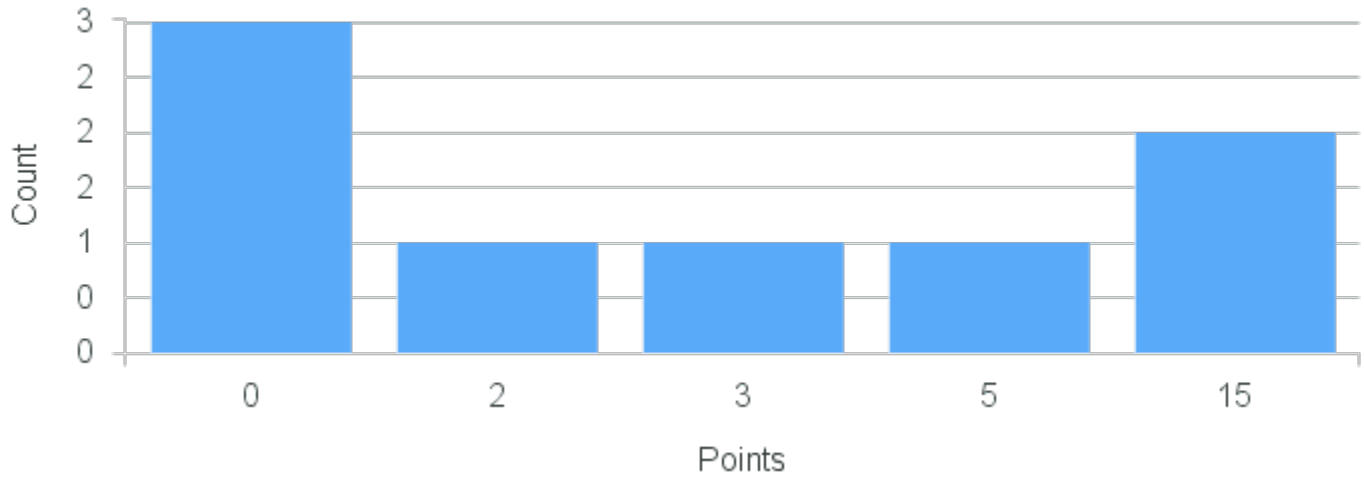

Course Point Distribution for Spring 2020

CRN: 20100

Course ID: SP328 Cross List:
5511

Limit: 25

Don Quixote

Demand: 8
Waitlisted: 0

Department: Romance
Languages

Term	Block(s)	CRN	Course ID	See Also	Course Limit	Course Demand	Count	Points
Spring 2020	5	20100	SP328 5511		25	8	2	15
Spring 2020	5	20100	SP328 5511		25	8	1	5
Spring 2020	5	20100	SP328 5511		25	8	1	3
Spring 2020	5	20100	SP328 5511		25	8	1	2
Spring 2020	5	20100	SP328 5511		25	8	3	0