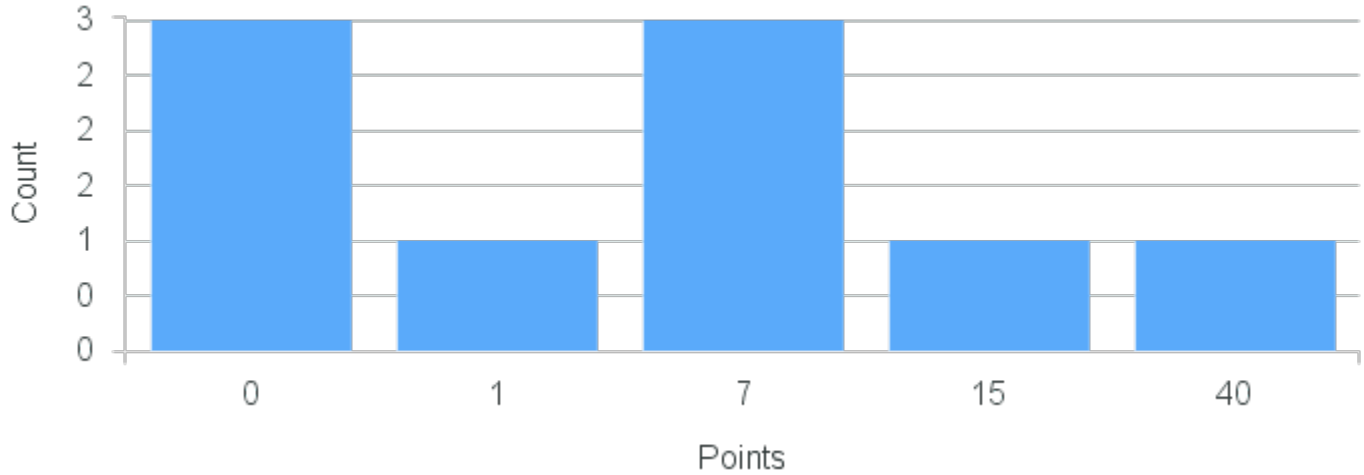

Course Point Distribution for Spring 2020

CRN: 21276

Course ID: AN208 Cross List:
7721

Limit: 25

Topics in Anthropology: Environmental Problems in the Americas

Demand: 9

Waitlisted: 0

Department: Anthropology