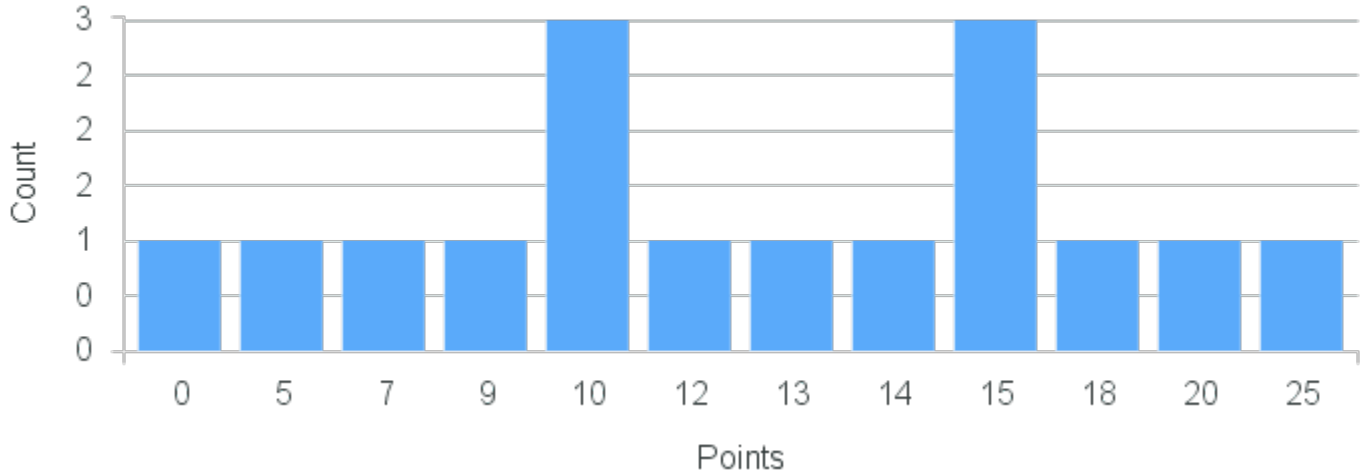

Course Point Distribution for Spring 2020

CRN: 20805

Course ID: MA375 Cross List:
7711

Limit: 15

Real Analysis I

Demand: 16

Waitlisted: 1

Department: Mathematics &
Computer Science

Min Points: 5

Term	Block(s)	CRN	Course ID	See Also	Course Limit	Course Demand	Count	Points
Spring 2020	7	20805	MA375 7711		15	16	1	25
Spring 2020	7	20805	MA375 7711		15	16	1	20
Spring 2020	7	20805	MA375 7711		15	16	1	18
Spring 2020	7	20805	MA375 7711		15	16	3	15
Spring 2020	7	20805	MA375 7711		15	16	1	14
Spring 2020	7	20805	MA375 7711		15	16	1	13
Spring 2020	7	20805	MA375 7711		15	16	1	12
Spring 2020	7	20805	MA375 7711		15	16	3	10
Spring 2020	7	20805	MA375 7711		15	16	1	9
Spring 2020	7	20805	MA375 7711		15	16	1	7
Spring 2020	7	20805	MA375 7711		15	16	1	5
Spring 2020	7	20805	MA375 7711		15	16	1	0