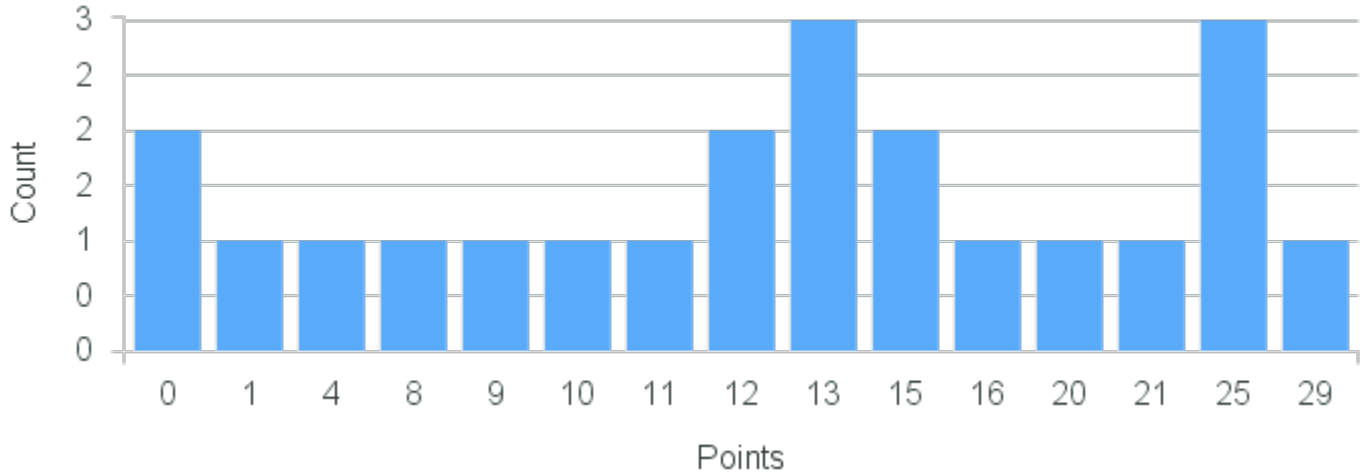

Course Point Distribution for Spring 2020

CRN: 20859

Course ID: PC241 Cross List:
5511

Limit: 32

Physics for the Physical Sciences I: Mechanics

Demand: 22

Waitlisted: 0

Department: Physics

Term	Block(s)	CRN	Course ID	See Also	Course Limit	Course Demand	Count	Points
Spring 2020	5	20859	PC241 5511		32	22	1	29
Spring 2020	5	20859	PC241 5511		32	22	3	25
Spring 2020	5	20859	PC241 5511		32	22	1	21
Spring 2020	5	20859	PC241 5511		32	22	1	20
Spring 2020	5	20859	PC241 5511		32	22	1	16
Spring 2020	5	20859	PC241 5511		32	22	2	15
Spring 2020	5	20859	PC241 5511		32	22	3	13
Spring 2020	5	20859	PC241 5511		32	22	2	12
Spring 2020	5	20859	PC241 5511		32	22	1	11
Spring 2020	5	20859	PC241 5511		32	22	1	10
Spring 2020	5	20859	PC241 5511		32	22	1	9
Spring 2020	5	20859	PC241 5511		32	22	1	8
Spring 2020	5	20859	PC241 5511		32	22	1	4
Spring 2020	5	20859	PC241 5511		32	22	1	1