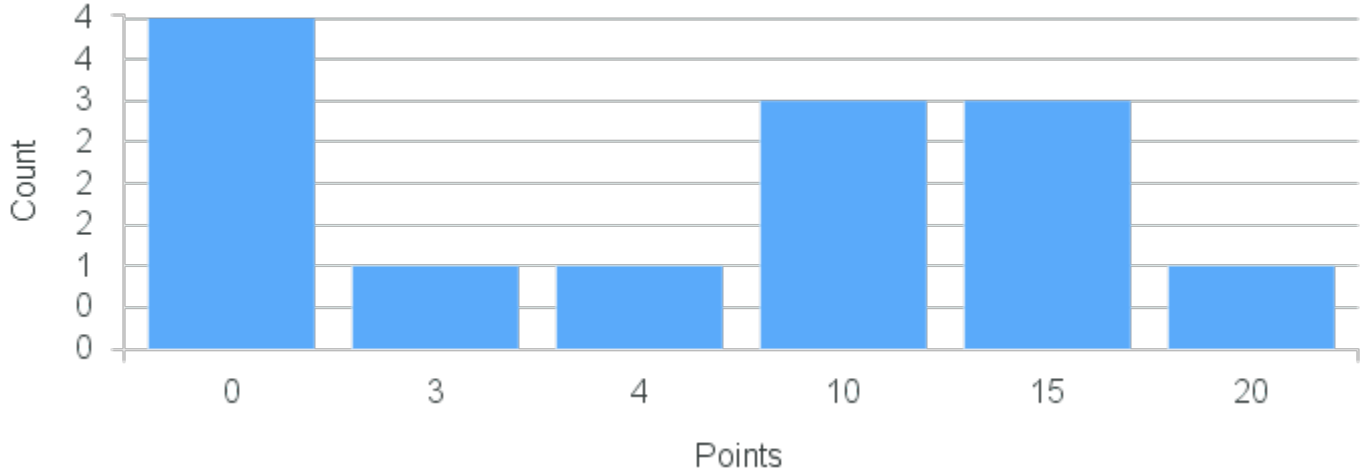

Limit: 25

Philosophy and Politics of Identity

Demand: 13

Waitlisted: 0

Department: Philosophy

Term	Block(s)	CRN	Course ID	See Also	Course Limit	Course Demand	Count	Points
Spring 2020	5	20429	PH243 5511	FG243 5511	25	13	1	20
Spring 2020	5	20429	PH243 5511	FG243 5511	25	13	3	15
Spring 2020	5	20429	PH243 5511	FG243 5511	25	13	3	10
Spring 2020	5	20429	PH243 5511	FG243 5511	25	13	1	4
Spring 2020	5	20429	PH243 5511	FG243 5511	25	13	1	3
Spring 2020	5	20429	PH243 5511	FG243 5511	25	13	4	0