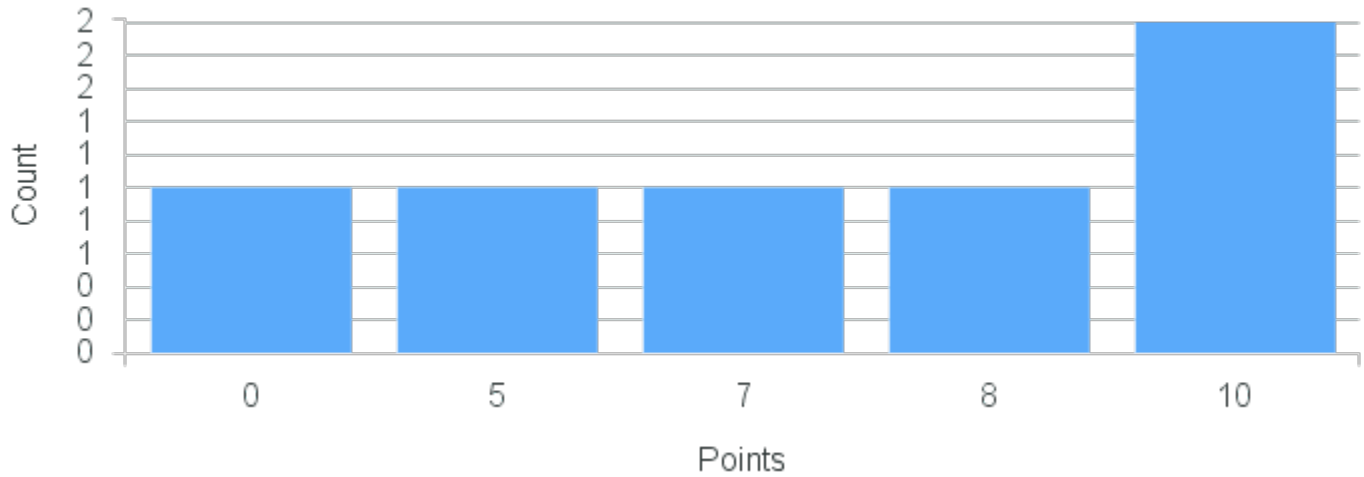

Course Point Distribution for Spring 2020

CRN: 20705

Course ID: CO200 Cross List:
5541

Limit: 25

Topics in Comparative Literature: Cultivating Creativity: Unplugging to Explore the Art of Creative

Demand: 6

Waitlisted: 0

Department: Comparative
Literature

Term	Block(s)	CRN	Course ID	See Also	Course Limit	Course Demand	Count	Points
Spring 2020	5	20705	CO200 5541		25	6	2	10
Spring 2020	5	20705	CO200 5541		25	6	1	8
Spring 2020	5	20705	CO200 5541		25	6	1	7
Spring 2020	5	20705	CO200 5541		25	6	1	5
Spring 2020	5	20705	CO200 5541		25	6	1	0