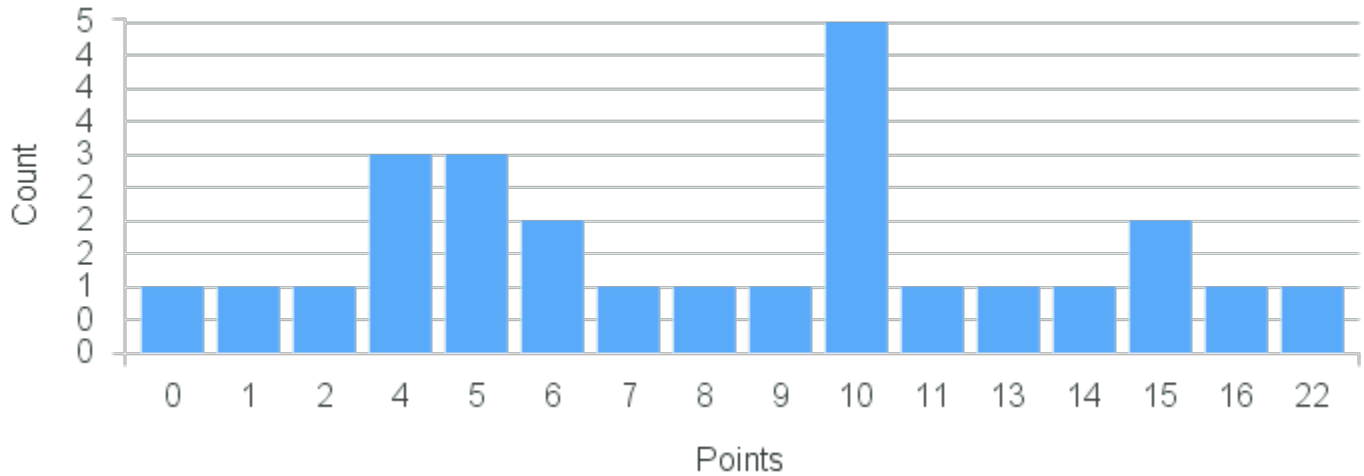

Course Point Distribution for Spring 2020

CRN: 20846

Course ID: PS209 Cross List:
7711

Limit: 25

Introduction to International Relations

Demand: 26

Waitlisted: 1

Department: Political Science

Min Points: 1

Term	Block(s)	CRN	Course ID	See Also	Course Limit	Course Demand	Count	Points
Spring 2020	7	20846	PS209 7711		25	26	1	22
Spring 2020	7	20846	PS209 7711		25	26	1	16
Spring 2020	7	20846	PS209 7711		25	26	2	15
Spring 2020	7	20846	PS209 7711		25	26	1	14
Spring 2020	7	20846	PS209 7711		25	26	1	13
Spring 2020	7	20846	PS209 7711		25	26	1	11
Spring 2020	7	20846	PS209 7711		25	26	5	10
Spring 2020	7	20846	PS209 7711		25	26	1	9
Spring 2020	7	20846	PS209 7711		25	26	1	8
Spring 2020	7	20846	PS209 7711		25	26	1	7
Spring 2020	7	20846	PS209 7711		25	26	2	6
Spring 2020	7	20846	PS209 7711		25	26	3	5
Spring 2020	7	20846	PS209 7711		25	26	3	4
Spring 2020	7	20846	PS209 7711		25	26	1	2