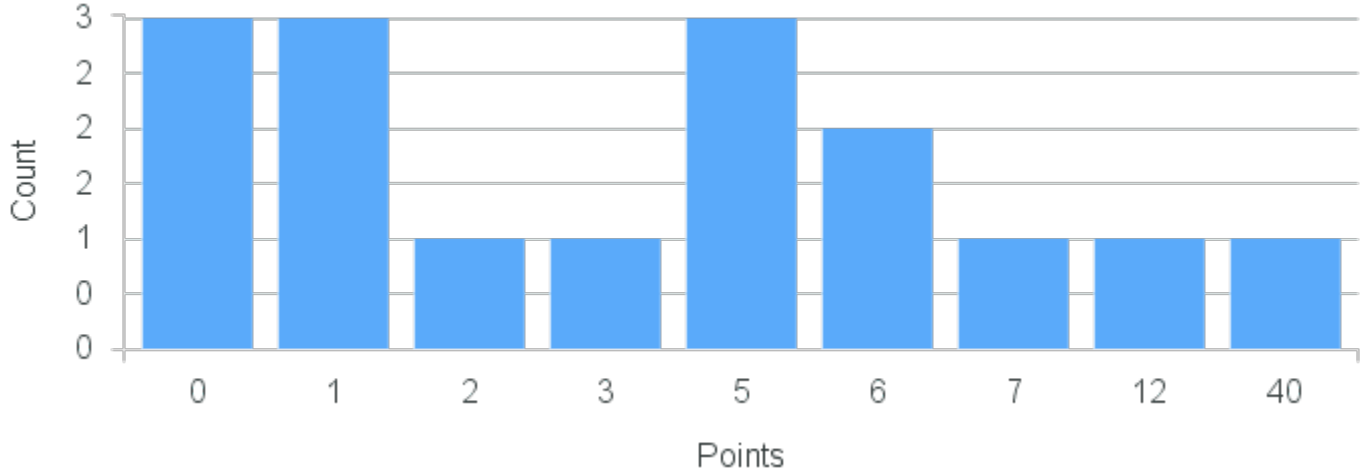

Course Point Distribution for Spring 2020

CRN: 20410

Course ID: PH261 Cross List:
6611

Limit: 25

Philosophy of Mind

Demand: 16

Waitlisted: 0

Department: Philosophy