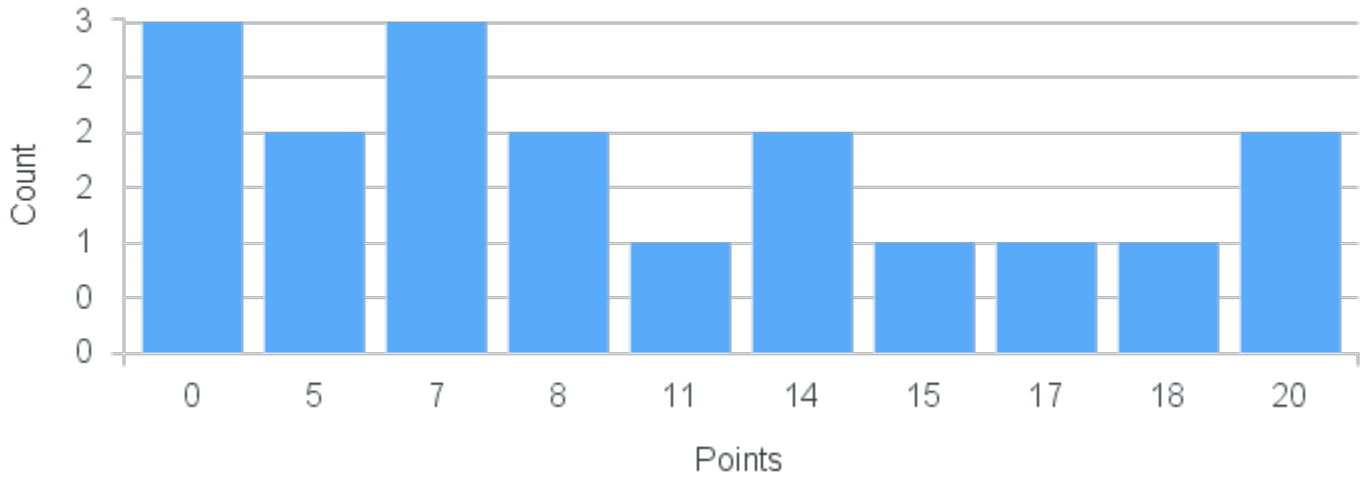

Course Point Distribution for Spring 2020

CRN: 20113

Course ID: GR101 Cross List:
7711

Limit: 40

Elementary German (I)

Demand: 18

Waitlisted: 0

Department: German, Russian &
E Asian Lang

Term	Block(s)	CRN	Course ID	See Also	Course Limit	Course Demand	Count	Points
Spring 2020	7	20113	GR101 7711		40	18	2	20
Spring 2020	7	20113	GR101 7711		40	18	1	18
Spring 2020	7	20113	GR101 7711		40	18	1	17
Spring 2020	7	20113	GR101 7711		40	18	1	15
Spring 2020	7	20113	GR101 7711		40	18	2	14
Spring 2020	7	20113	GR101 7711		40	18	1	11
Spring 2020	7	20113	GR101 7711		40	18	2	8
Spring 2020	7	20113	GR101 7711		40	18	3	7
Spring 2020	7	20113	GR101 7711		40	18	2	5
Spring 2020	7	20113	GR101 7711		40	18	3	0