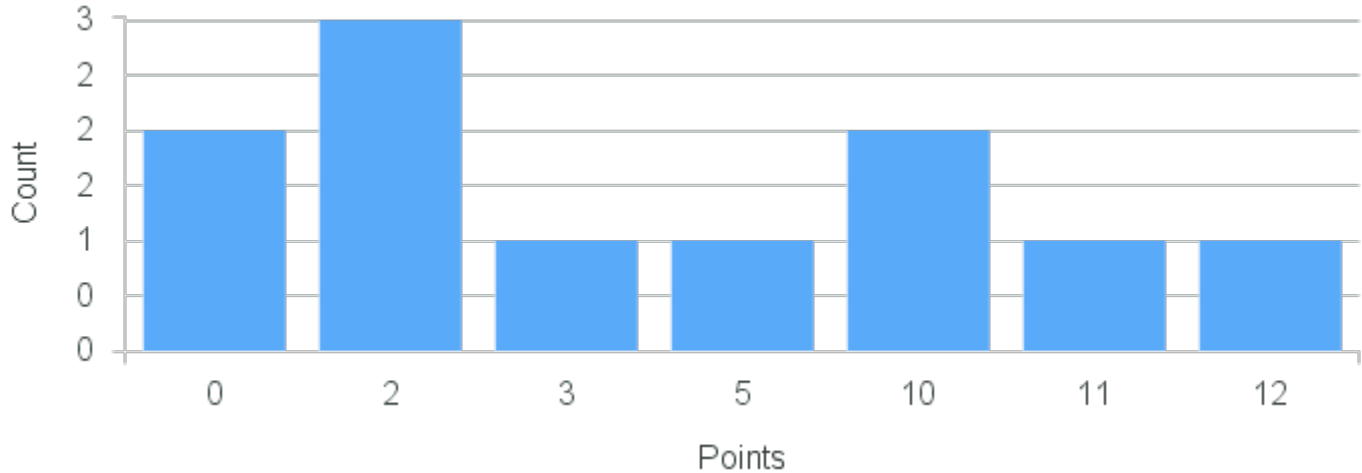

Course Point Distribution for Spring 2020

CRN: 20956

Course ID: AH200 Cross List:
8821

Limit: 25

Topics in Art History: Gods, Heroes, & Monsters in Renaissance Art

Demand: 11

Waitlisted: 0

Department: Art