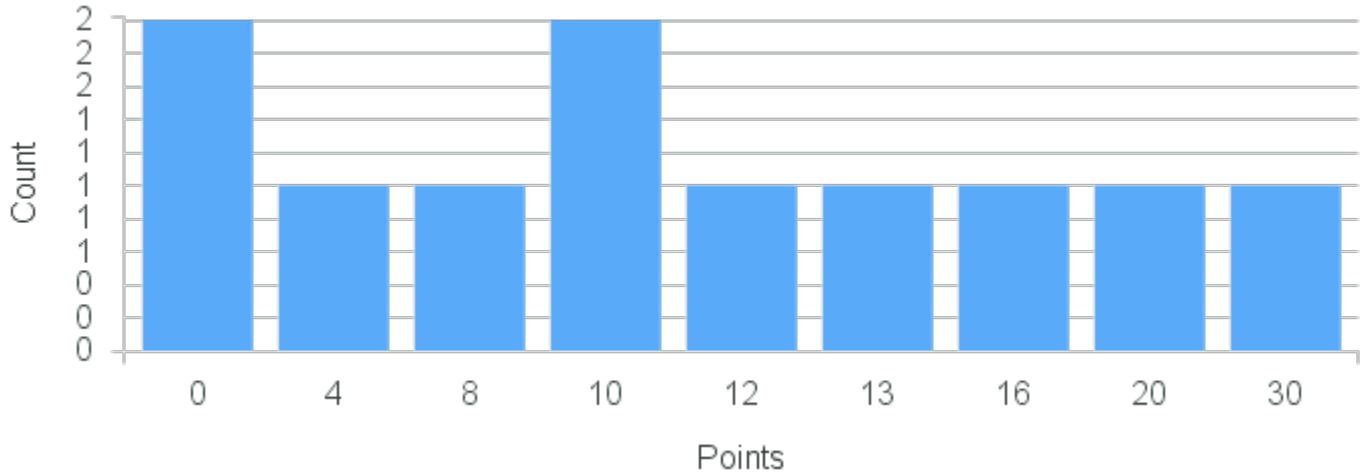

Course Point Distribution for Spring 2020

CRN: 20489

Course ID: HY200 5521 Cross List: MU228 5511,CO220 5511,FG206 5511 Limit: 32

Topics in History: The Age of Romance: Music and History in 19th Century

Demand: 11

Waitlisted: 0

Department: History

Term	Block(s)	CRN	Course ID	See Also	Course Limit	Course Demand	Count	Points
Spring 2020	5	20489	HY200 5521	MU228 5511,CO220 5511,FG206 5511	32	11	1	30
Spring 2020	5	20489	HY200 5521	MU228 5511,CO220 5511,FG206 5511	32	11	1	20
Spring 2020	5	20489	HY200 5521	MU228 5511,CO220 5511,FG206 5511	32	11	1	16
Spring 2020	5	20489	HY200 5521	MU228 5511,CO220 5511,FG206 5511	32	11	1	13
Spring 2020	5	20489	HY200 5521	MU228 5511,CO220 5511,FG206 5511	32	11	1	12
Spring 2020	5	20489	HY200 5521	MU228 5511,CO220 5511,FG206 5511	32	11	2	10
Spring 2020	5	20489	HY200 5521	MU228 5511,CO220 5511,FG206 5511	32	11	1	8
Spring 2020	5	20489	HY200 5521	MU228 5511,CO220 5511,FG206 5511	32	11	1	4
Spring 2020	5	20489	HY200 5521	MU228 5511,CO220 5511,FG206 5511	32	11	2	0