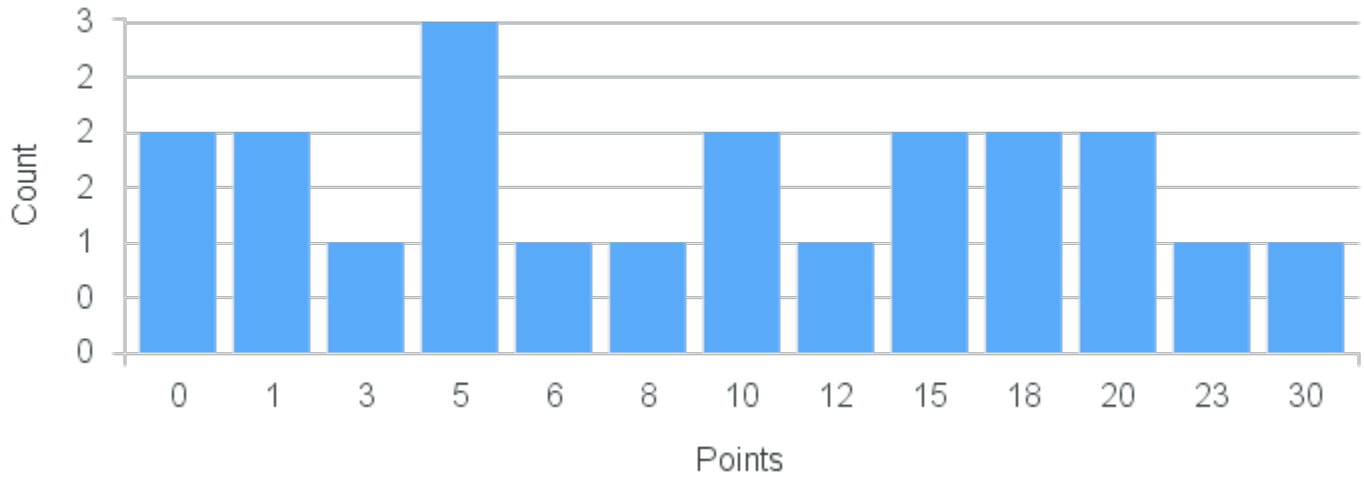

Course Point Distribution for Spring 2020

CRN: 21177

Course ID: FM310 Cross List:
8811

Limit: 12

Advanced Topics in Filmmaking: Short Film Storytelling

Demand: 21

Waitlisted: 9

Department: Film and Media
Studies

Min Points: 8

Term	Block(s)	CRN	Course ID	See Also	Course Limit	Course Demand	Count	Points
Spring 2020	8	21177	FM310 8811		12	21	1	30
Spring 2020	8	21177	FM310 8811		12	21	1	23
Spring 2020	8	21177	FM310 8811		12	21	2	20
Spring 2020	8	21177	FM310 8811		12	21	2	18
Spring 2020	8	21177	FM310 8811		12	21	2	15
Spring 2020	8	21177	FM310 8811		12	21	1	12
Spring 2020	8	21177	FM310 8811		12	21	2	10
Spring 2020	8	21177	FM310 8811		12	21	1	8
Spring 2020	8	21177	FM310 8811		12	21	1	6
Spring 2020	8	21177	FM310 8811		12	21	3	5
Spring 2020	8	21177	FM310 8811		12	21	1	3
Spring 2020	8	21177	FM310 8811		12	21	2	1
Spring 2020	8	21177	FM310 8811		12	21	2	0