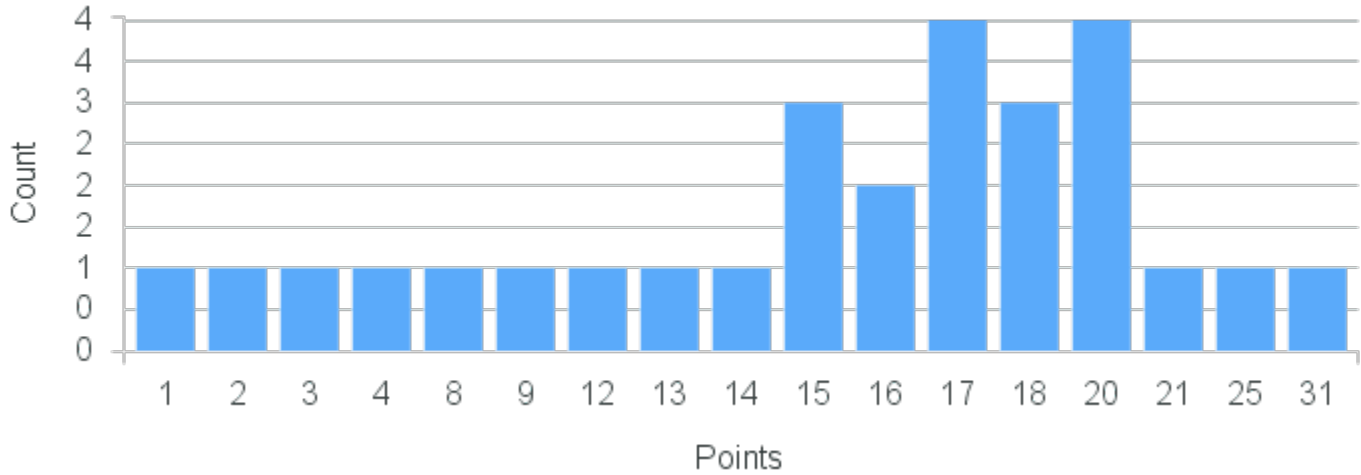

Course Point Distribution for Spring 2020

CRN: 20252

Course ID: EV209 Cross List:
8811

Limit: 24

Ecology and the Environment

Demand: 28

Waitlisted: 4

Department: Environmental
Science

Min Points: 8

Term	Block(s)	CRN	Course ID	See Also	Course Limit	Course Demand	Count	Points
Spring 2020	8	20252	EV209 8811		24	28	1	31
Spring 2020	8	20252	EV209 8811		24	28	1	25
Spring 2020	8	20252	EV209 8811		24	28	1	21
Spring 2020	8	20252	EV209 8811		24	28	4	20
Spring 2020	8	20252	EV209 8811		24	28	3	18
Spring 2020	8	20252	EV209 8811		24	28	4	17
Spring 2020	8	20252	EV209 8811		24	28	2	16
Spring 2020	8	20252	EV209 8811		24	28	3	15
Spring 2020	8	20252	EV209 8811		24	28	1	14
Spring 2020	8	20252	EV209 8811		24	28	1	13
Spring 2020	8	20252	EV209 8811		24	28	1	12
Spring 2020	8	20252	EV209 8811		24	28	1	9
Spring 2020	8	20252	EV209 8811		24	28	1	8