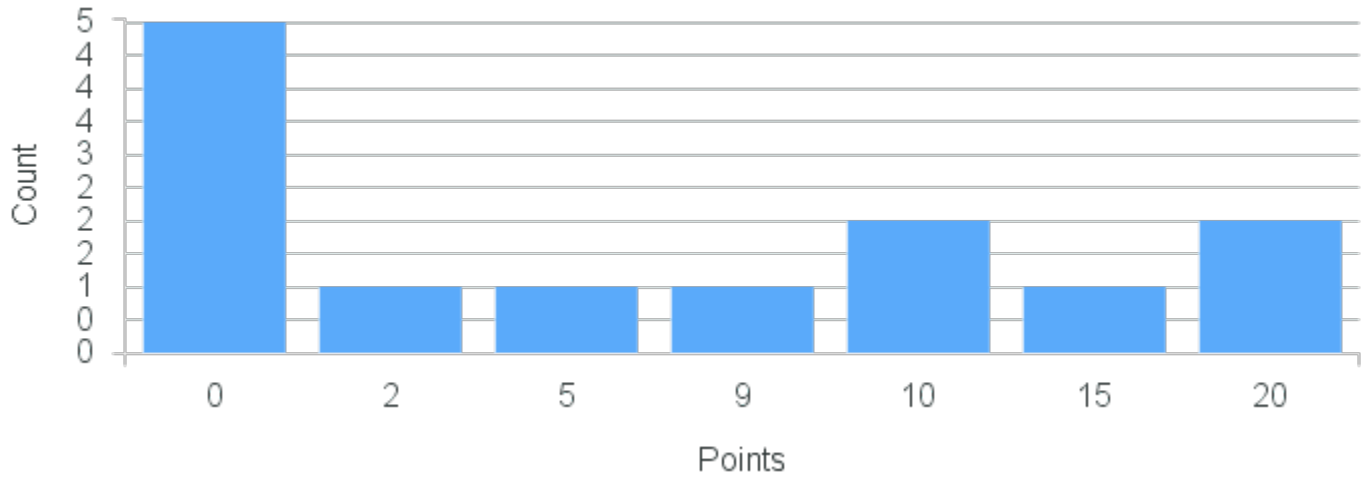

Course Point Distribution for Spring 2020

CRN: 20953

Course ID: GS233 Cross List:
8811

Limit: 12

Topics in Journalism: Investigative Reporting and Public Service Journalism

Demand: 13

Waitlisted: 1

Department: Non-Departmental
Studies

Min Points: 0

Term	Block(s)	CRN	Course ID	See Also	Course Limit	Course Demand	Count	Points
Spring 2020	8	20953	GS233 8811		12	13	2	20
Spring 2020	8	20953	GS233 8811		12	13	1	15
Spring 2020	8	20953	GS233 8811		12	13	2	10
Spring 2020	8	20953	GS233 8811		12	13	1	9
Spring 2020	8	20953	GS233 8811		12	13	1	5
Spring 2020	8	20953	GS233 8811		12	13	1	2
Spring 2020	8	20953	GS233 8811		12	13	5	0