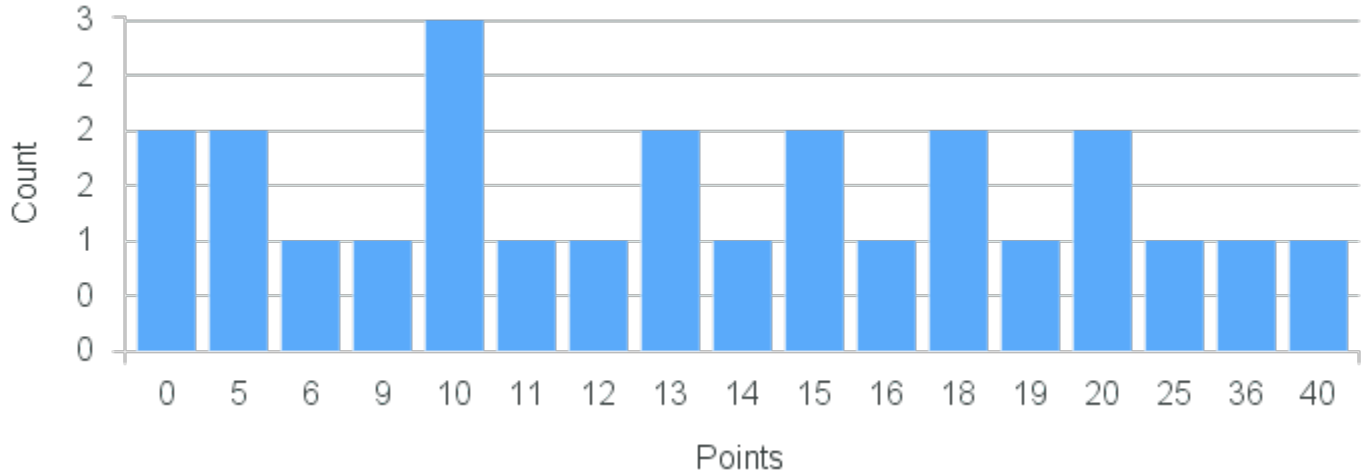

Course Point Distribution for Spring 2020

CRN: 20234

Course ID: PY100 Cross List:
7711

Limit: 26

Introduction to Psychology: Bases of Behavior

Demand: 25

Waitlisted: 0

Department: Psychology