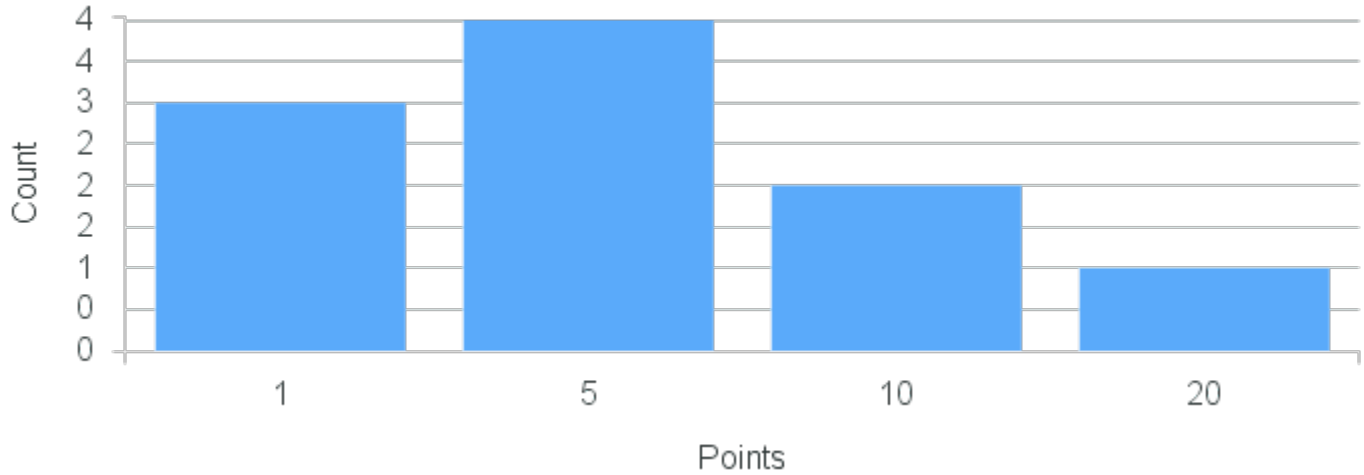

Course Point Distribution for Spring 2020

CRN: 20914

Course ID: ED250 Cross List:
8821

Limit: 12

Topics in Education: Rural Education

Demand: 10

Waitlisted: 0

Department: Education

Term	Block(s)	CRN	Course ID	See Also	Course Limit	Course Demand	Count	Points
Spring 2020	8	20914	ED250 8821		12	10	1	20
Spring 2020	8	20914	ED250 8821		12	10	2	10
Spring 2020	8	20914	ED250 8821		12	10	4	5
Spring 2020	8	20914	ED250 8821		12	10	3	1