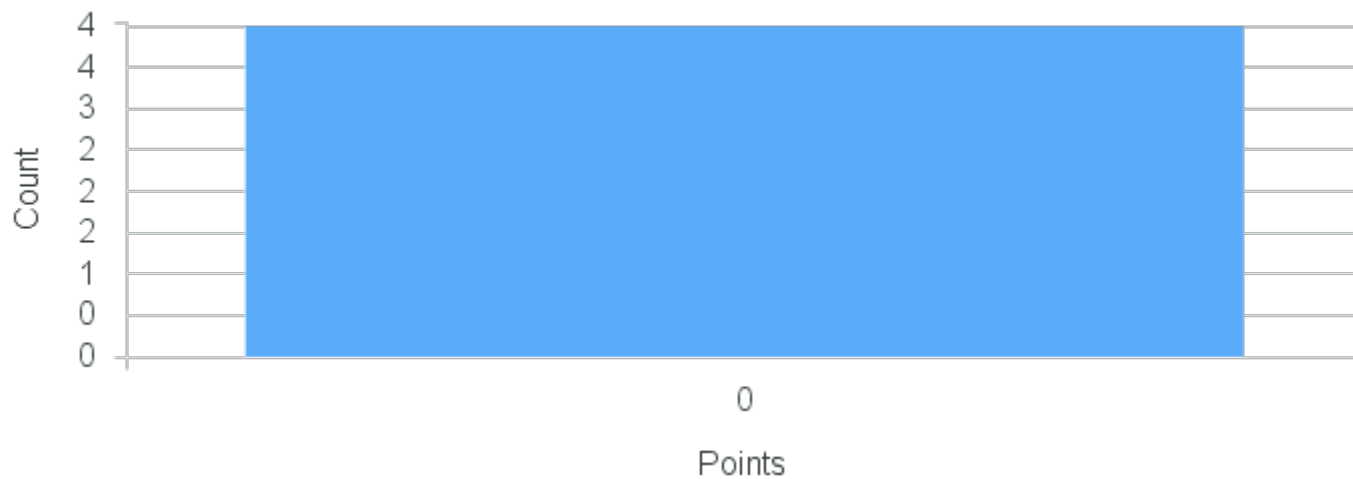

Course Point Distribution for Spring 2020

CRN: 20782

Course ID: CH201 Cross List:
6611

Limit: 3

Introduction to Chemical Research

Demand: 4

Waitlisted: 1

Department: Chemistry &
Biochemistry

Min Points: 0

Term	Block(s)	CRN	Course ID	See Also	Course Limit	Course Demand	Count	Points
Spring 2020	6	20782	CH201 6611		3	4	4	0