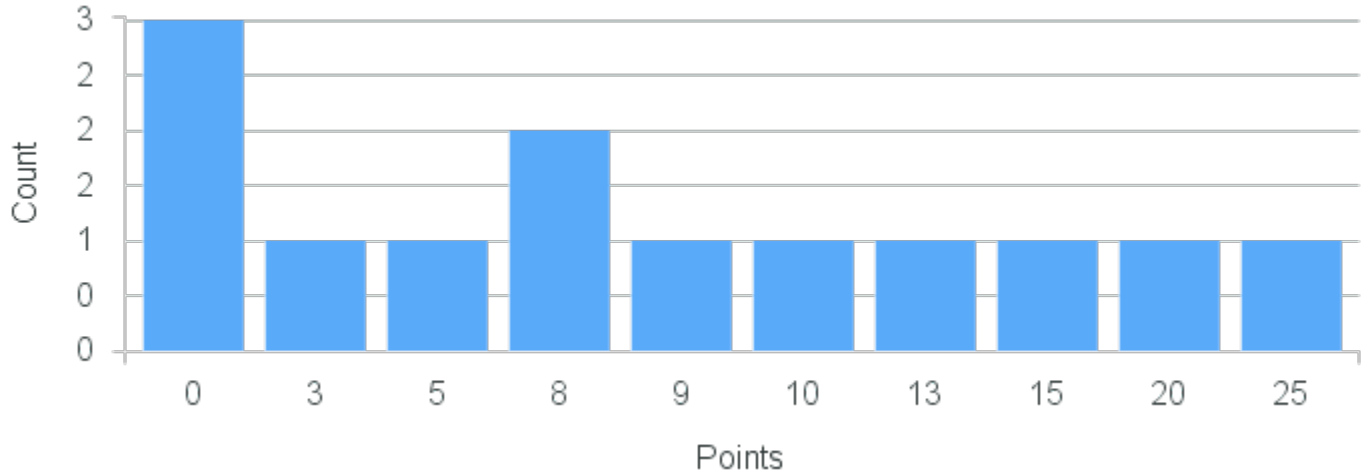

Course Point Distribution for Spring 2020

CRN: 20986

Course ID: EN280 Cross List:
5521

Limit: 25

Topics in Literature: Multicultural Women Poets

Demand: 13

Waitlisted: 0

Department: English

Term	Block(s)	CRN	Course ID	See Also	Course Limit	Course Demand	Count	Points
Spring 2020	5	20986	EN280 5521		25	13	1	25
Spring 2020	5	20986	EN280 5521		25	13	1	20
Spring 2020	5	20986	EN280 5521		25	13	1	15
Spring 2020	5	20986	EN280 5521		25	13	1	13
Spring 2020	5	20986	EN280 5521		25	13	1	10
Spring 2020	5	20986	EN280 5521		25	13	1	9
Spring 2020	5	20986	EN280 5521		25	13	2	8
Spring 2020	5	20986	EN280 5521		25	13	1	5
Spring 2020	5	20986	EN280 5521		25	13	1	3
Spring 2020	5	20986	EN280 5521		25	13	3	0