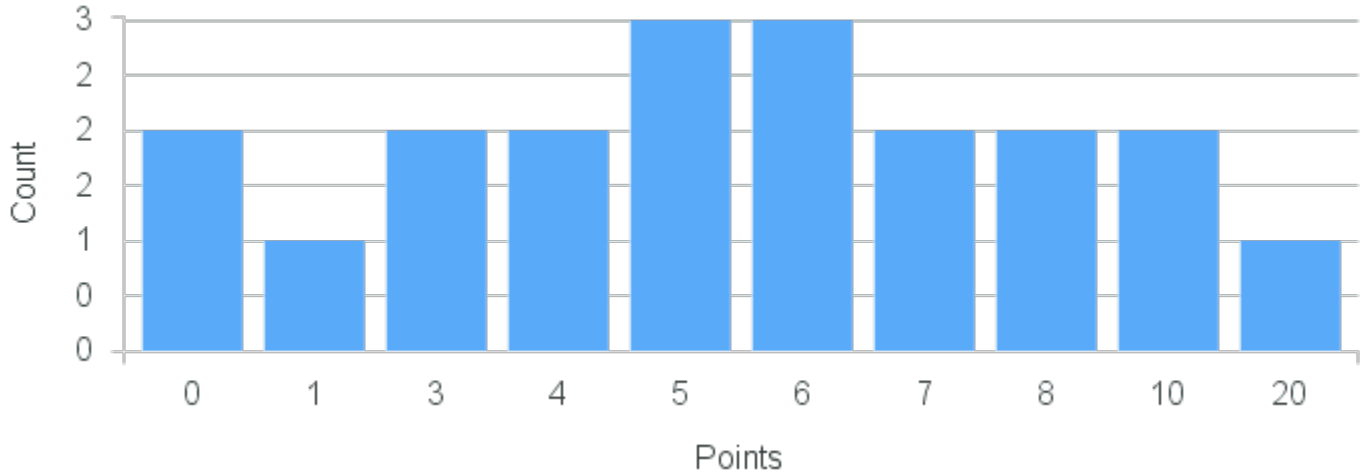

Limit: 24

Lifespan Developmental Psychology

Demand: 20

Waitlisted: 0

Department: Psychology

Term	Block(s)	CRN	Course ID	See Also	Course Limit	Course Demand	Count	Points
Spring 2020	5-6	20737	PY374 5613		24	20	1	20
Spring 2020	5-6	20737	PY374 5613		24	20	2	10
Spring 2020	5-6	20737	PY374 5613		24	20	2	8
Spring 2020	5-6	20737	PY374 5613		24	20	2	7
Spring 2020	5-6	20737	PY374 5613		24	20	3	6
Spring 2020	5-6	20737	PY374 5613		24	20	3	5
Spring 2020	5-6	20737	PY374 5613		24	20	2	4
Spring 2020	5-6	20737	PY374 5613		24	20	2	3
Spring 2020	5-6	20737	PY374 5613		24	20	1	1
Spring 2020	5-6	20737	PY374 5613		24	20	2	0