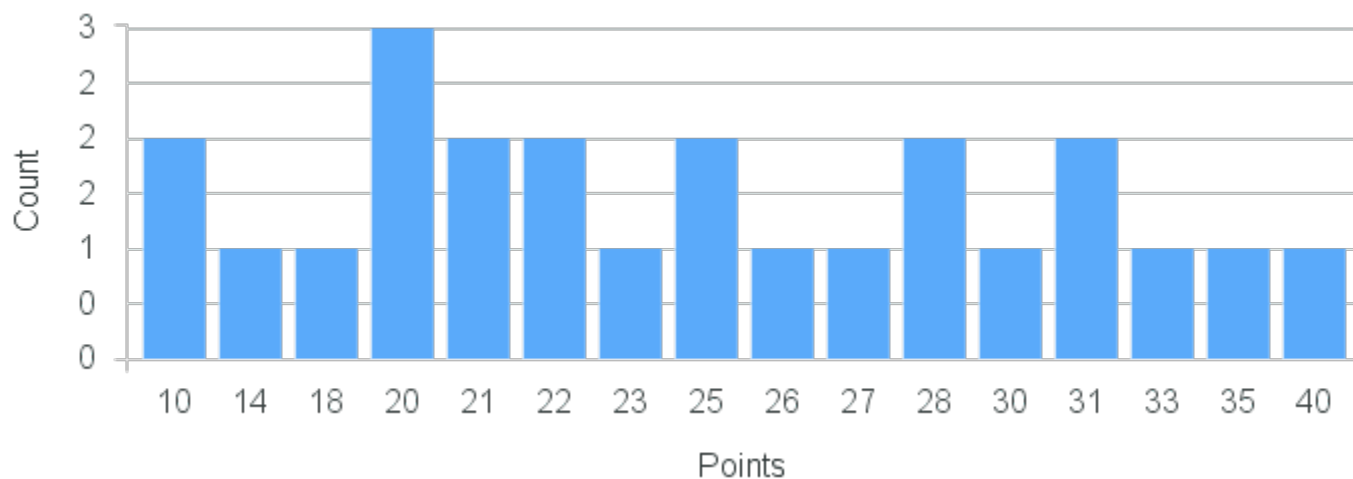

Course Point Distribution for Spring 2020

CRN: 20768

Course ID: CH250 Cross List:
5511

Limit: 24

Structures of Organic Molecules

Demand: 24

Waitlisted: 0

Department: Chemistry &
Biochemistry