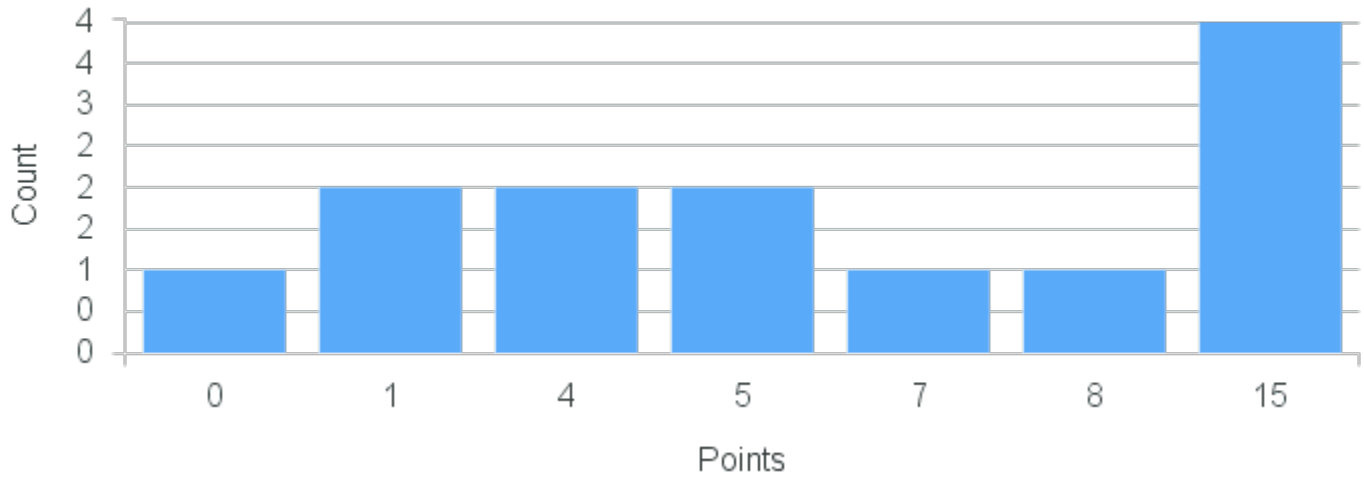

Course Point Distribution for Spring 2020

CRN: 20822

Course ID: MA129 Cross List:
8811

Limit: 25

Calculus 2

Demand: 13

Waitlisted: 0

Department: Mathematics &
Computer Science