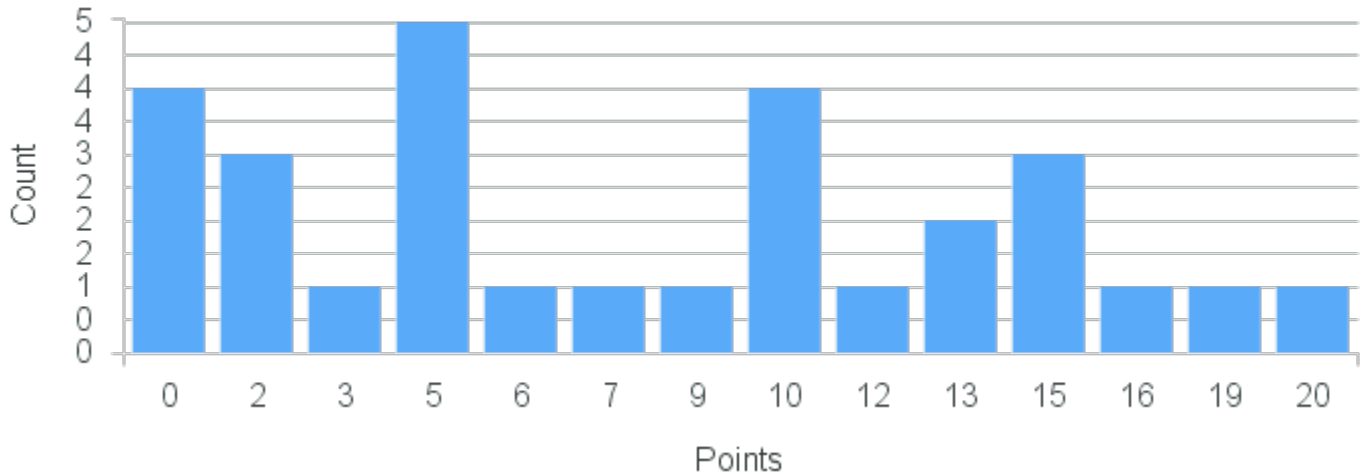

Course Point Distribution for Spring 2020

CRN: 20289

Course ID: PS292 Cross List:
8811

Limit: 25

American Political Thought

Demand: 29

Waitlisted: 4

Department: Political Science

Min Points: 2

Term	Block(s)	CRN	Course ID	See Also	Course Limit	Course Demand	Count	Points
Spring 2020	8	20289	PS292 8811		25	29	1	20
Spring 2020	8	20289	PS292 8811		25	29	1	19
Spring 2020	8	20289	PS292 8811		25	29	1	16
Spring 2020	8	20289	PS292 8811		25	29	3	15
Spring 2020	8	20289	PS292 8811		25	29	2	13
Spring 2020	8	20289	PS292 8811		25	29	1	12
Spring 2020	8	20289	PS292 8811		25	29	4	10
Spring 2020	8	20289	PS292 8811		25	29	1	9
Spring 2020	8	20289	PS292 8811		25	29	1	7
Spring 2020	8	20289	PS292 8811		25	29	1	6
Spring 2020	8	20289	PS292 8811		25	29	5	5
Spring 2020	8	20289	PS292 8811		25	29	1	3
Spring 2020	8	20289	PS292 8811		25	29	3	2
Spring 2020	8	20289	PS292 8811		25	29	4	0