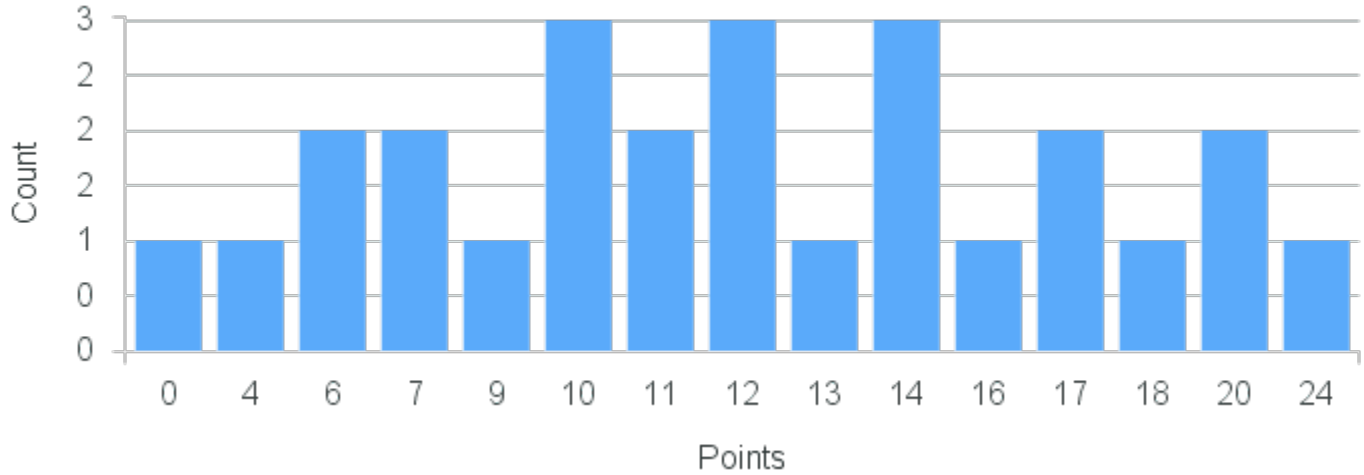

Course Point Distribution for Spring 2020

CRN: 20502

Course ID: EC201 Cross List:
8811

Limit: 35

Economic Theory I

Demand: 26

Waitlisted: 0

Department: Economics &
Business

Term	Block(s)	CRN	Course ID	See Also	Course Limit	Course Demand	Count	Points
Spring 2020	8	20502	EC201 8811		35	26	1	24
Spring 2020	8	20502	EC201 8811		35	26	2	20
Spring 2020	8	20502	EC201 8811		35	26	1	18
Spring 2020	8	20502	EC201 8811		35	26	2	17
Spring 2020	8	20502	EC201 8811		35	26	1	16
Spring 2020	8	20502	EC201 8811		35	26	3	14
Spring 2020	8	20502	EC201 8811		35	26	1	13
Spring 2020	8	20502	EC201 8811		35	26	3	12
Spring 2020	8	20502	EC201 8811		35	26	2	11
Spring 2020	8	20502	EC201 8811		35	26	3	10
Spring 2020	8	20502	EC201 8811		35	26	1	9
Spring 2020	8	20502	EC201 8811		35	26	2	7
Spring 2020	8	20502	EC201 8811		35	26	2	6