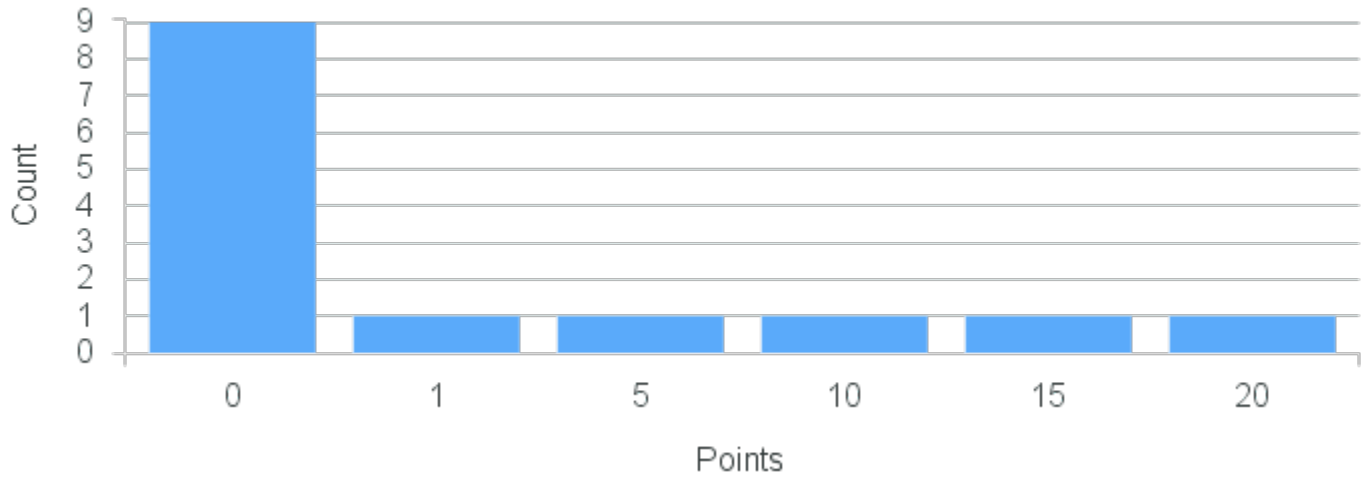

Course Point Distribution for Spring 2020

CRN: 20984

Course ID: GS113 Cross List:
5813

Limit: 24

E.M.T. Basic

Demand: 14

Waitlisted: 0

Department: Non-Departmental
Studies

Term	Block(s)	CRN	Course ID	See Also	Course Limit	Course Demand	Count	Points
Spring 2020	5-8	20984	GS113 5813		24	14	1	20
Spring 2020	5-8	20984	GS113 5813		24	14	1	15
Spring 2020	5-8	20984	GS113 5813		24	14	1	10
Spring 2020	5-8	20984	GS113 5813		24	14	1	5
Spring 2020	5-8	20984	GS113 5813		24	14	1	1
Spring 2020	5-8	20984	GS113 5813		24	14	9	0