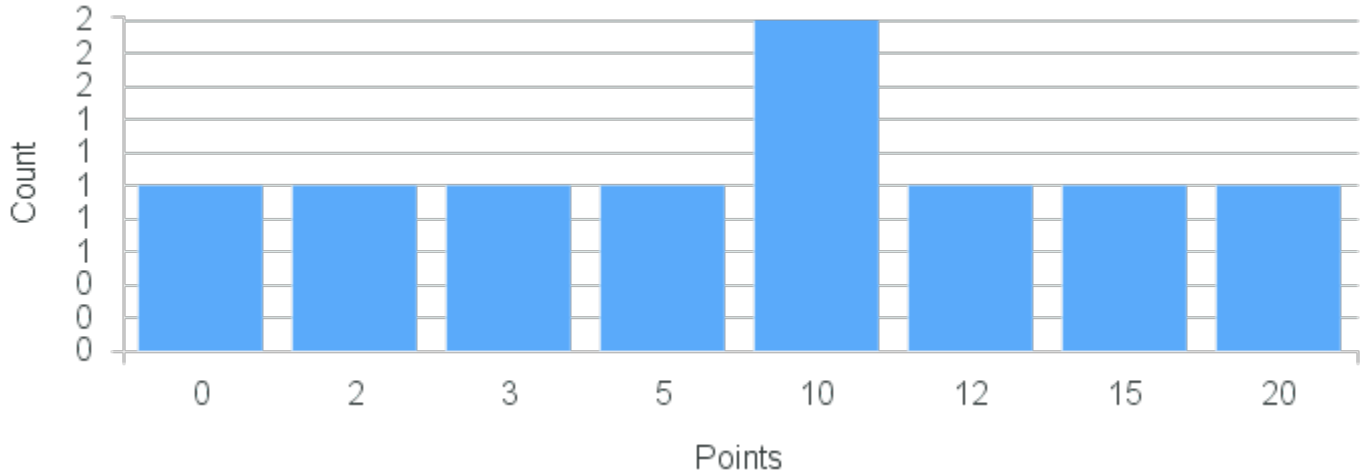

Course Point Distribution for Spring 2020

CRN: 20380

Course ID: RE200 Cross List: AN208 5511,PA250 5541
5511

Limit: 25

Topics in Religion: Colonialism & Religion

Demand: 9

Waitlisted: 0

Department: Religion

Term	Block(s)	CRN	Course ID	See Also	Course Limit	Course Demand	Count	Points
Spring 2020	5	20380	RE200 5511	AN208 5511,PA250 5541	25	9	1	20
Spring 2020	5	20380	RE200 5511	AN208 5511,PA250 5541	25	9	1	15
Spring 2020	5	20380	RE200 5511	AN208 5511,PA250 5541	25	9	1	12
Spring 2020	5	20380	RE200 5511	AN208 5511,PA250 5541	25	9	2	10
Spring 2020	5	20380	RE200 5511	AN208 5511,PA250 5541	25	9	1	5
Spring 2020	5	20380	RE200 5511	AN208 5511,PA250 5541	25	9	1	3
Spring 2020	5	20380	RE200 5511	AN208 5511,PA250 5541	25	9	1	2
Spring 2020	5	20380	RE200 5511	AN208 5511,PA250 5541	25	9	1	0