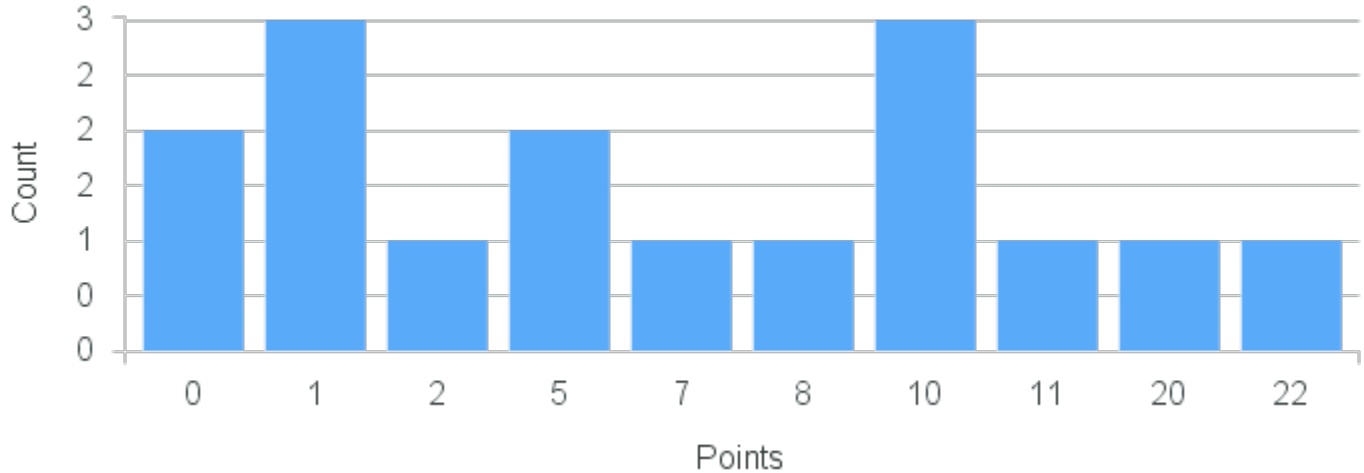

Limit: 25

Latin for Beginners

Demand: 16

Waitlisted: 0

Department: Classics

Term	Block(s)	CRN	Course ID	See Also	Course Limit	Course Demand	Count	Points
Spring 2020	5-6	20761	CL111 5611		25	16	1	22
Spring 2020	5-6	20761	CL111 5611		25	16	1	20
Spring 2020	5-6	20761	CL111 5611		25	16	1	11
Spring 2020	5-6	20761	CL111 5611		25	16	3	10
Spring 2020	5-6	20761	CL111 5611		25	16	1	8
Spring 2020	5-6	20761	CL111 5611		25	16	1	7
Spring 2020	5-6	20761	CL111 5611		25	16	2	5
Spring 2020	5-6	20761	CL111 5611		25	16	1	2
Spring 2020	5-6	20761	CL111 5611		25	16	3	1
Spring 2020	5-6	20761	CL111 5611		25	16	2	0