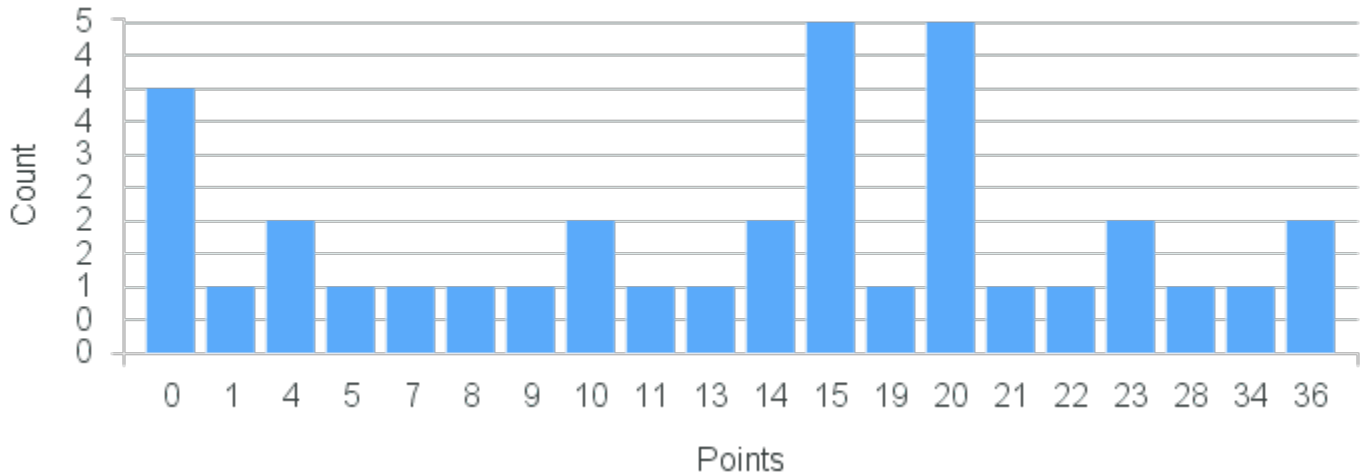

Course Point Distribution for Spring 2020

CRN: 20861

Course ID: PC133 Cross List:
8811

Limit: 25

Astronomy

Demand: 36

Waitlisted: 11

Department: Physics

Min Points: 10

Term	Block(s)	CRN	Course ID	See Also	Course Limit	Course Demand	Count	Points
Spring 2020	8	20861	PC133 8811		25	36	2	36
Spring 2020	8	20861	PC133 8811		25	36	1	34
Spring 2020	8	20861	PC133 8811		25	36	1	28
Spring 2020	8	20861	PC133 8811		25	36	2	23
Spring 2020	8	20861	PC133 8811		25	36	1	22
Spring 2020	8	20861	PC133 8811		25	36	1	21
Spring 2020	8	20861	PC133 8811		25	36	5	20
Spring 2020	8	20861	PC133 8811		25	36	1	19
Spring 2020	8	20861	PC133 8811		25	36	5	15
Spring 2020	8	20861	PC133 8811		25	36	2	14
Spring 2020	8	20861	PC133 8811		25	36	1	13
Spring 2020	8	20861	PC133 8811		25	36	1	11
Spring 2020	8	20861	PC133 8811		25	36	2	10
Spring 2020	8	20861	PC133 8811		25	36	1	9