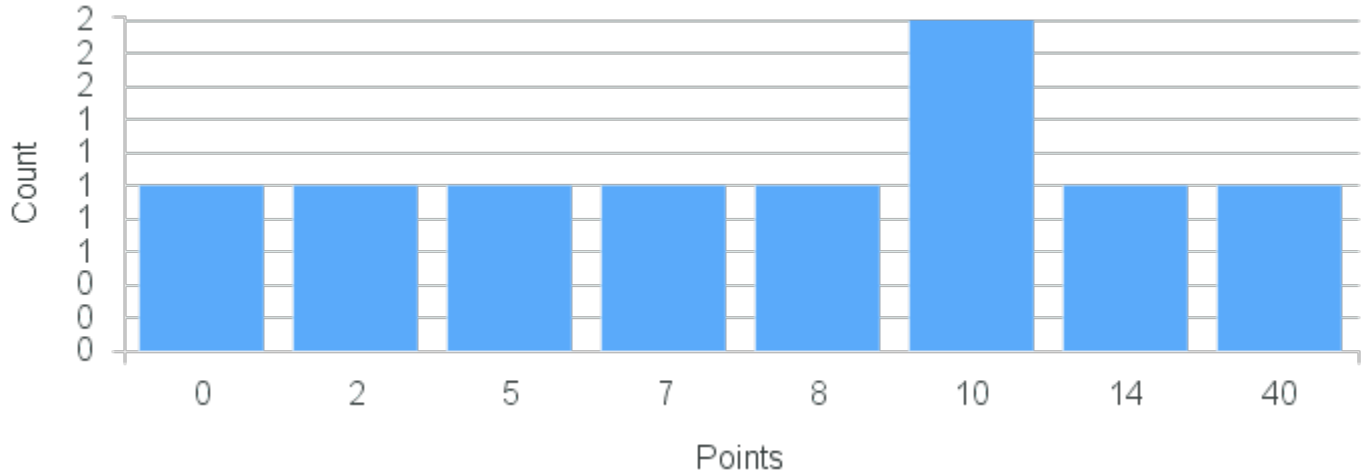

Course Point Distribution for Spring 2020

CRN: 20295

Course ID: PS312 Cross List:
6611

Limit: 25

Balkan Politics-Disintegration & Rebirth

Demand: 9

Waitlisted: 0

Department: Political Science

Term	Block(s)	CRN	Course ID	See Also	Course Limit	Course Demand	Count	Points
Spring 2020	6	20295	PS312 6611		25	9	1	40
Spring 2020	6	20295	PS312 6611		25	9	1	14
Spring 2020	6	20295	PS312 6611		25	9	2	10
Spring 2020	6	20295	PS312 6611		25	9	1	8
Spring 2020	6	20295	PS312 6611		25	9	1	7
Spring 2020	6	20295	PS312 6611		25	9	1	5
Spring 2020	6	20295	PS312 6611		25	9	1	2
Spring 2020	6	20295	PS312 6611		25	9	1	0