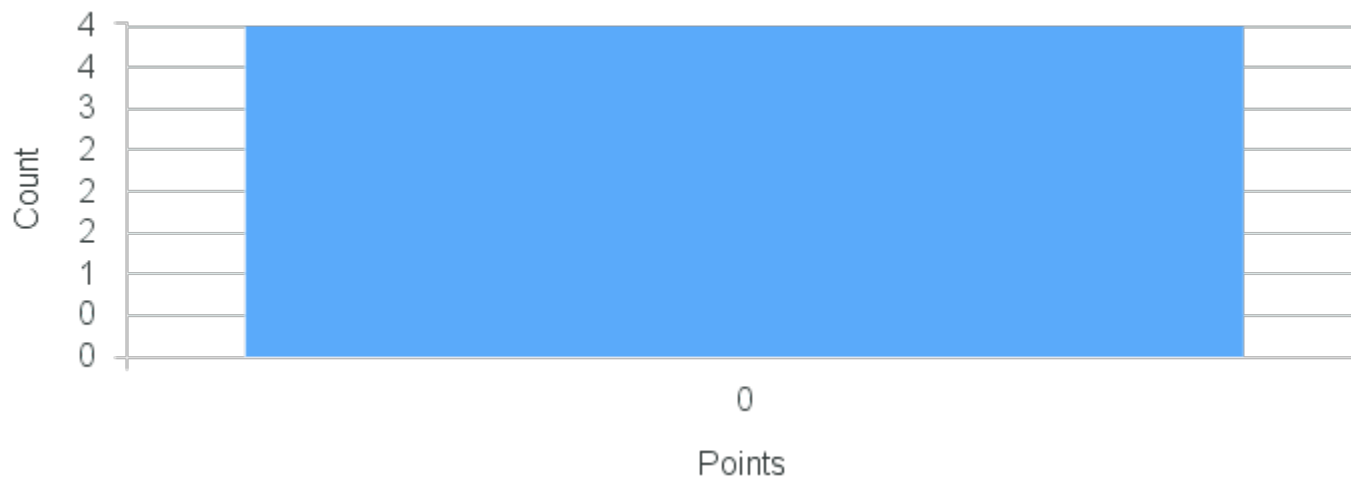

Course Point Distribution for Spring 2020

CRN: 20789

Course ID: CH398 Cross List:
5812

Limit: 25

Computational Modeling of Chemical Reactions

Demand: 4

Waitlisted: 0

Department: Chemistry &
Biochemistry

Term	Block(s)	CRN	Course ID	See Also	Course Limit	Course Demand	Count	Points
Spring 2020	5-8	20789	CH398 5812		25	4	4	0