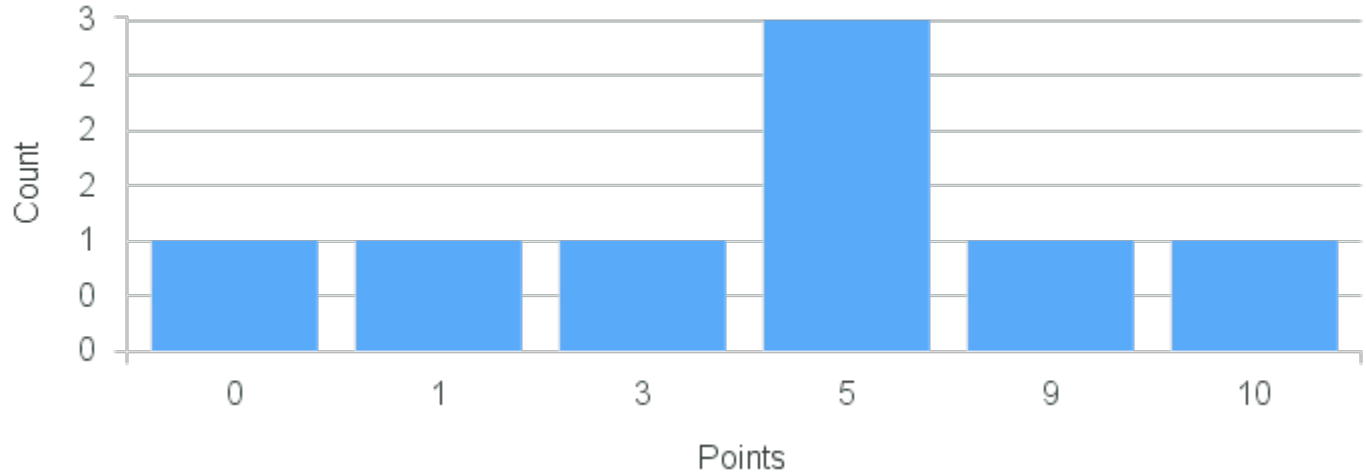

Course Point Distribution for Spring 2020

CRN: 20950

Course ID: PH203 Cross List:
5521

Limit: 25

Topics in Philosophy: Medical Ethics

Demand: 8

Waitlisted: 0

Department: Philosophy