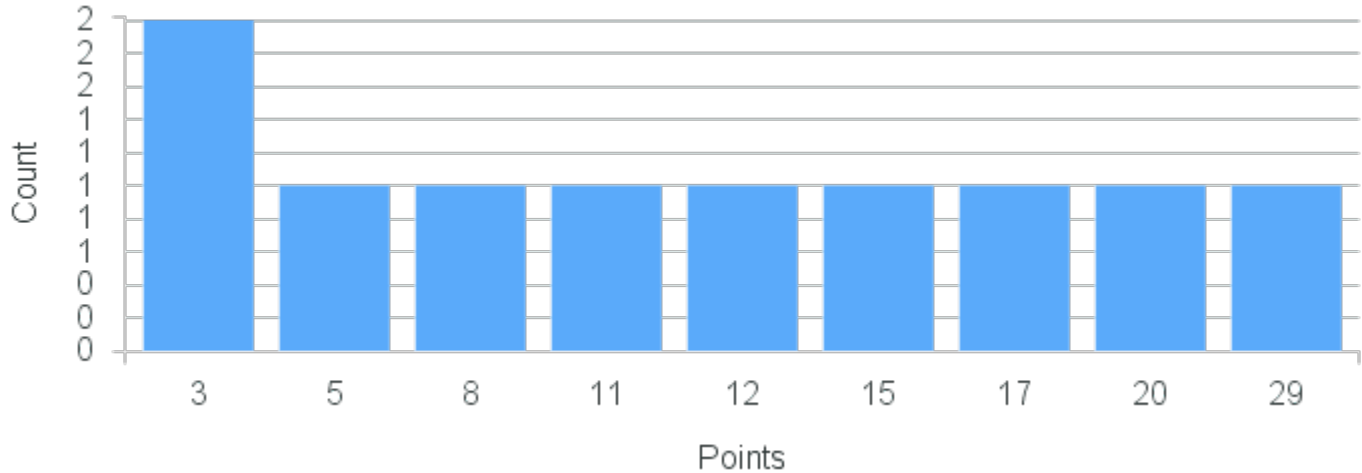

Course Point Distribution for Spring 2020

CRN: 20469

Course ID: SO118 Cross List:
5511

Limit: 25

Deviance and Social Control

Demand: 10

Waitlisted: 0

Department: Sociology