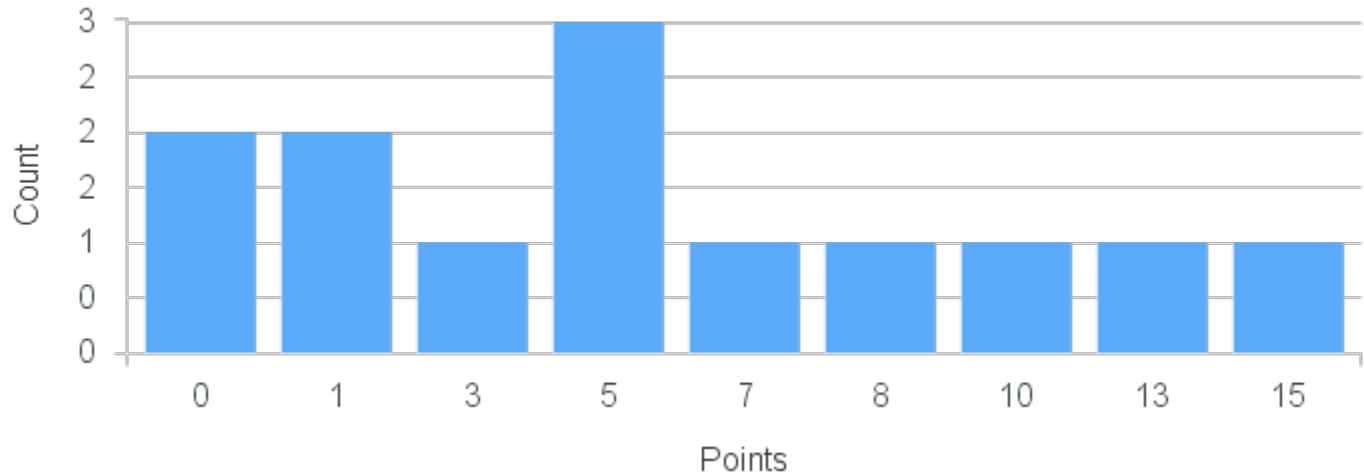

Course Point Distribution for Spring 2020

CRN: 20450

Course ID: HY262 Cross List:
6611

Limit: 25

The Modern Middle East: Freedoms and Authorities

Demand: 13

Waitlisted: 0

Department: History