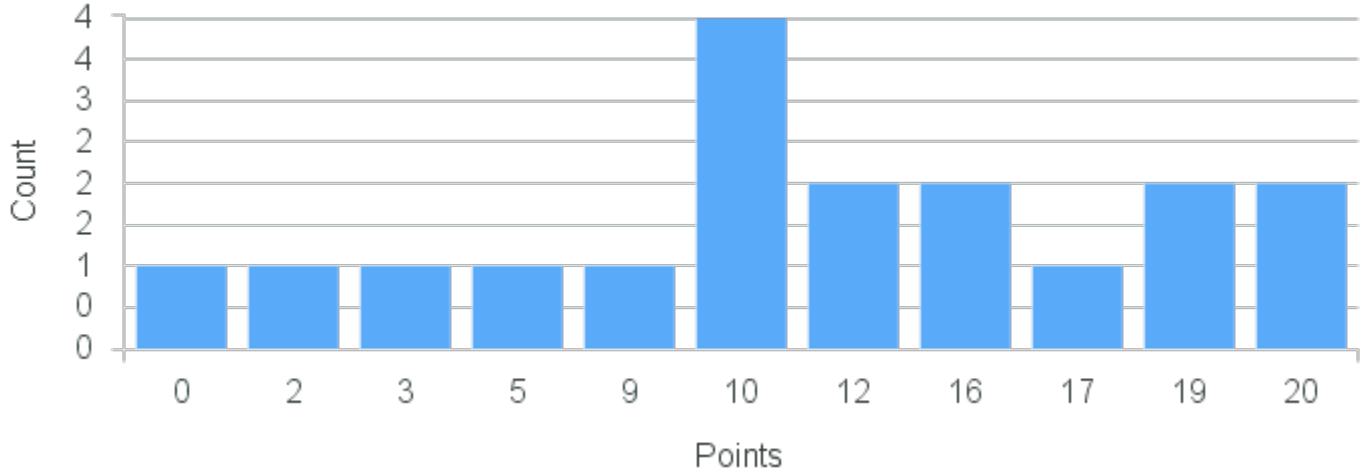

Course Point Distribution for Spring 2020

CRN: 20493

Course ID: EN381 Cross List:
7711

Limit: 18

Major Authors: William Blake and the Idea of the Book

Demand: 18

Waitlisted: 0

Department: English

Term	Block(s)	CRN	Course ID	See Also	Course Limit	Course Demand	Count	Points
Spring 2020	7	20493	EN381 7711		18	18	2	20
Spring 2020	7	20493	EN381 7711		18	18	2	19
Spring 2020	7	20493	EN381 7711		18	18	1	17
Spring 2020	7	20493	EN381 7711		18	18	2	16
Spring 2020	7	20493	EN381 7711		18	18	2	12
Spring 2020	7	20493	EN381 7711		18	18	4	10
Spring 2020	7	20493	EN381 7711		18	18	1	9
Spring 2020	7	20493	EN381 7711		18	18	1	5
Spring 2020	7	20493	EN381 7711		18	18	1	3
Spring 2020	7	20493	EN381 7711		18	18	1	2
Spring 2020	7	20493	EN381 7711		18	18	1	0