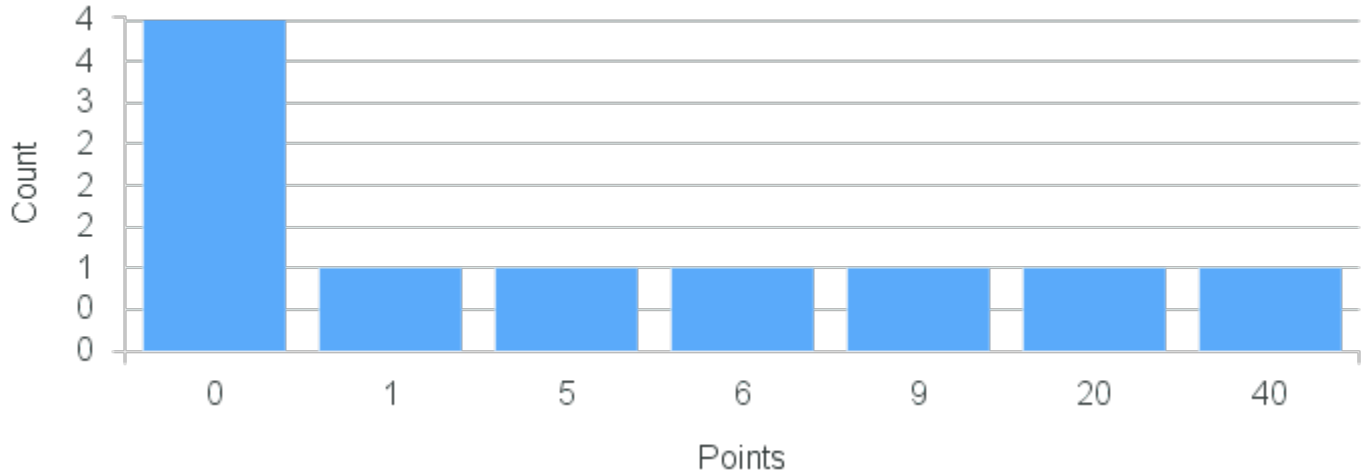

Course Point Distribution for Spring 2020

CRN: 20326

Course ID: PS412 Cross List:
5511

Limit: 10

Tutorial in Comparative Politics

Demand: 10

Waitlisted: 0

Department: Political Science