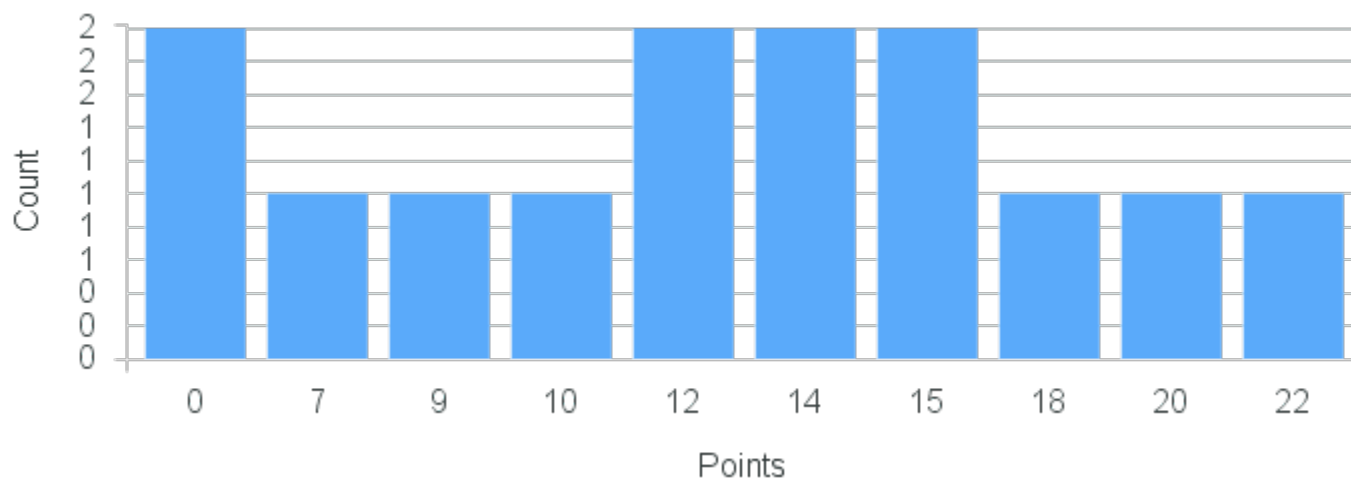

Course Point Distribution for Spring 2020

CRN: 20758

Course ID: CH107 Cross List:
8811

Limit: 32

General Chemistry I

Demand: 14

Waitlisted: 0

Department: Chemistry &
Biochemistry

Term	Block(s)	CRN	Course ID	See Also	Course Limit	Course Demand	Count	Points
Spring 2020	8	20758	CH107 8811		32	14	1	22
Spring 2020	8	20758	CH107 8811		32	14	1	20
Spring 2020	8	20758	CH107 8811		32	14	1	18
Spring 2020	8	20758	CH107 8811		32	14	2	15
Spring 2020	8	20758	CH107 8811		32	14	2	14
Spring 2020	8	20758	CH107 8811		32	14	2	12
Spring 2020	8	20758	CH107 8811		32	14	1	10
Spring 2020	8	20758	CH107 8811		32	14	1	9
Spring 2020	8	20758	CH107 8811		32	14	1	7
Spring 2020	8	20758	CH107 8811		32	14	2	0