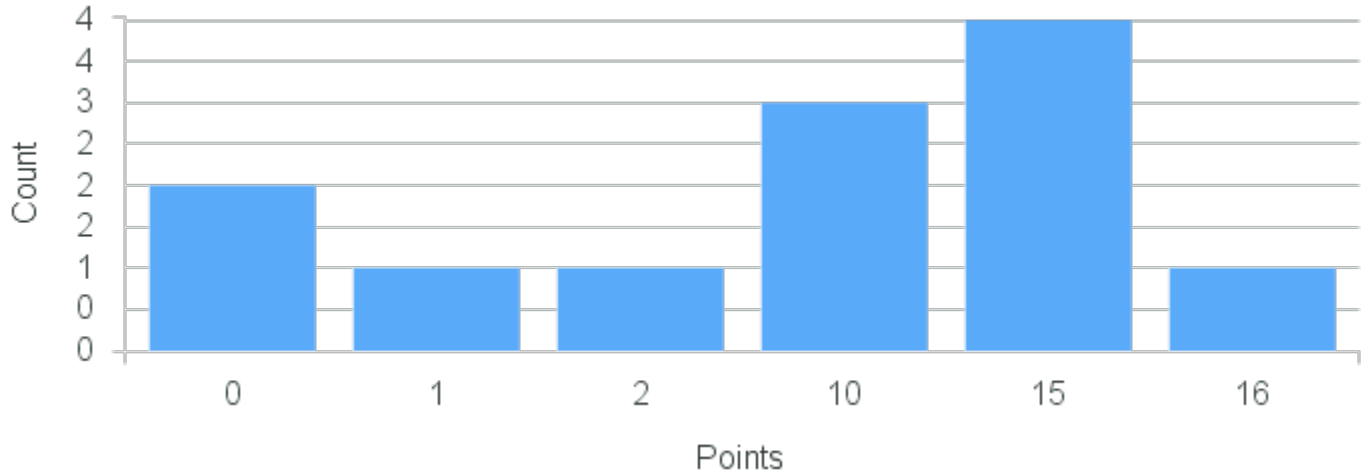

Course Point Distribution for Spring 2020

CRN: 20869

Course ID: PC311 Cross List:
8811

Limit: 25

Vector Analysis

Demand: 12

Waitlisted: 0

Department: Physics

Term	Block(s)	CRN	Course ID	See Also	Course Limit	Course Demand	Count	Points
Spring 2020	8	20869	PC311 8811		25	12	1	16
Spring 2020	8	20869	PC311 8811		25	12	4	15
Spring 2020	8	20869	PC311 8811		25	12	3	10
Spring 2020	8	20869	PC311 8811		25	12	1	2
Spring 2020	8	20869	PC311 8811		25	12	1	1
Spring 2020	8	20869	PC311 8811		25	12	2	0