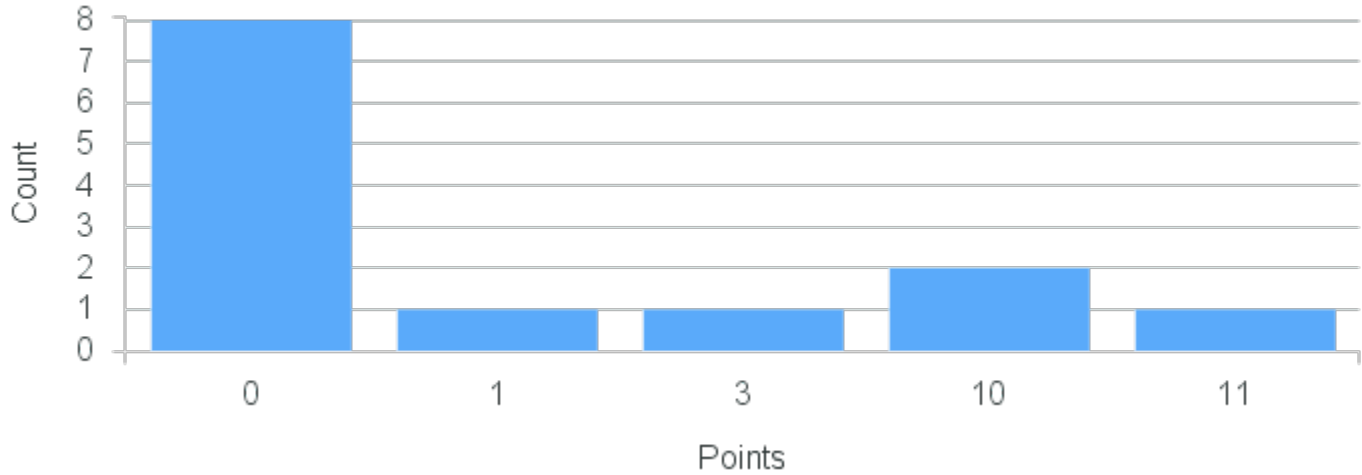

Course Point Distribution for Spring 2020

CRN: 20272

Course ID: AN315 Cross List:
5511

Limit: 25

Senior Capstone

Demand: 13

Waitlisted: 0

Department: Anthropology

Term	Block(s)	CRN	Course ID	See Also	Course Limit	Course Demand	Count	Points
Spring 2020	5	20272	AN315 5511		25	13	1	11
Spring 2020	5	20272	AN315 5511		25	13	2	10
Spring 2020	5	20272	AN315 5511		25	13	1	3
Spring 2020	5	20272	AN315 5511		25	13	1	1
Spring 2020	5	20272	AN315 5511		25	13	8	0