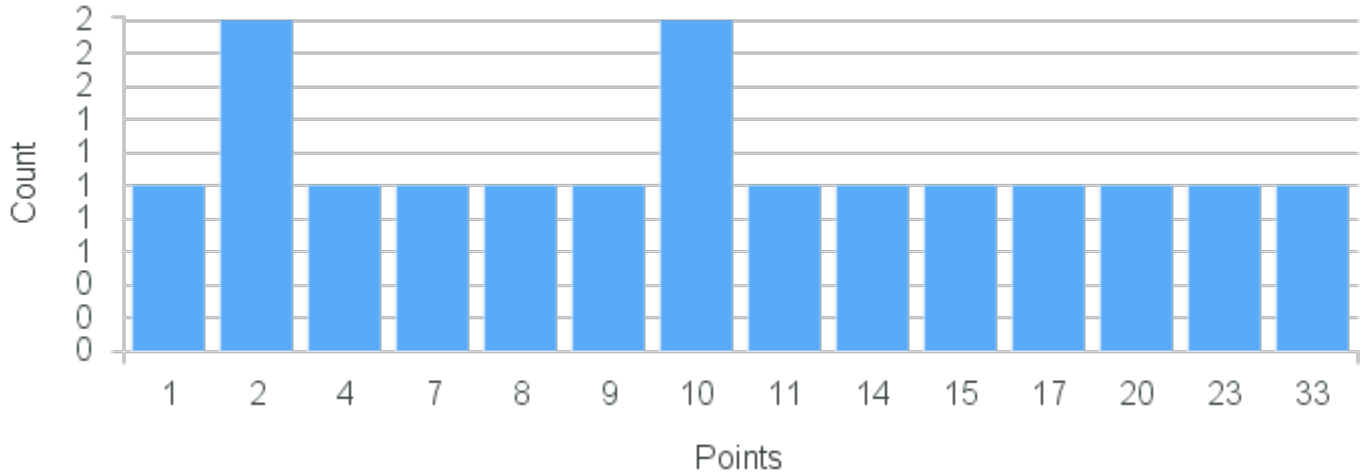

Course Point Distribution for Spring 2020

CRN: 20817

Course ID: MA217 Cross List:
8811

Limit: 30

Probability and Statistical Modeling

Demand: 16

Waitlisted: 0

Department: Mathematics &
Computer Science

Term	Block(s)	CRN	Course ID	See Also	Course Limit	Course Demand	Count	Points
Spring 2020	8	20817	MA217 8811		30	16	1	33
Spring 2020	8	20817	MA217 8811		30	16	1	23
Spring 2020	8	20817	MA217 8811		30	16	1	20
Spring 2020	8	20817	MA217 8811		30	16	1	17
Spring 2020	8	20817	MA217 8811		30	16	1	15
Spring 2020	8	20817	MA217 8811		30	16	1	14
Spring 2020	8	20817	MA217 8811		30	16	1	11
Spring 2020	8	20817	MA217 8811		30	16	2	10
Spring 2020	8	20817	MA217 8811		30	16	1	9
Spring 2020	8	20817	MA217 8811		30	16	1	8
Spring 2020	8	20817	MA217 8811		30	16	1	7
Spring 2020	8	20817	MA217 8811		30	16	1	4
Spring 2020	8	20817	MA217 8811		30	16	2	2