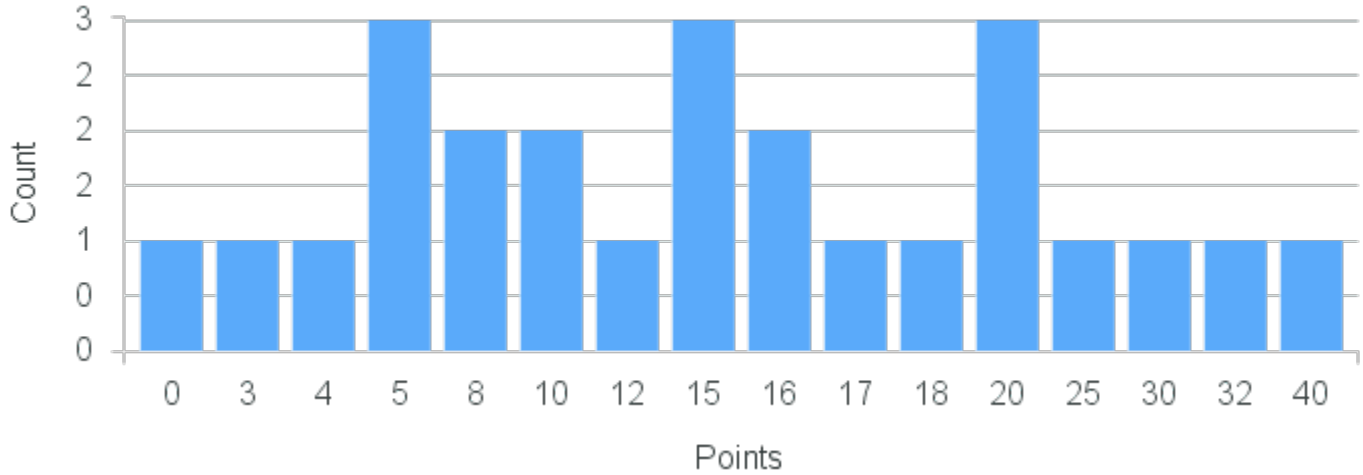

Course Point Distribution for Spring 2020

CRN: 20836

Course ID: CP407 Cross List:
7711

Limit: 25

Analysis of Algorithms

Demand: 25

Waitlisted: 0

Department: Mathematics &
Computer Science

Term	Block(s)	CRN	Course ID	See Also	Course Limit	Course Demand	Count	Points
Spring 2020	7	20836	CP407 7711		25	25	1	40
Spring 2020	7	20836	CP407 7711		25	25	1	32
Spring 2020	7	20836	CP407 7711		25	25	1	30
Spring 2020	7	20836	CP407 7711		25	25	1	25
Spring 2020	7	20836	CP407 7711		25	25	3	20
Spring 2020	7	20836	CP407 7711		25	25	1	18
Spring 2020	7	20836	CP407 7711		25	25	1	17
Spring 2020	7	20836	CP407 7711		25	25	2	16
Spring 2020	7	20836	CP407 7711		25	25	3	15
Spring 2020	7	20836	CP407 7711		25	25	1	12
Spring 2020	7	20836	CP407 7711		25	25	2	10
Spring 2020	7	20836	CP407 7711		25	25	2	8
Spring 2020	7	20836	CP407 7711		25	25	3	5