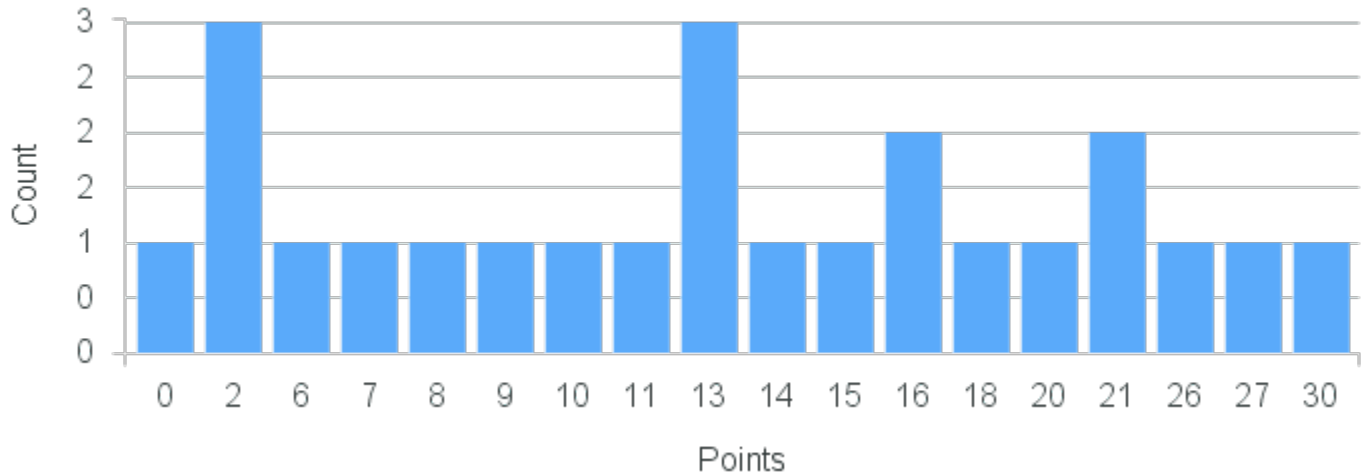

CRN: 20338

Course ID: EN286 Cross List:
6611

Limit: 16

Topics in Creative Writing: The Moving Line

Demand: 24

Waitlisted: 8

Department: English

Min Points: 10