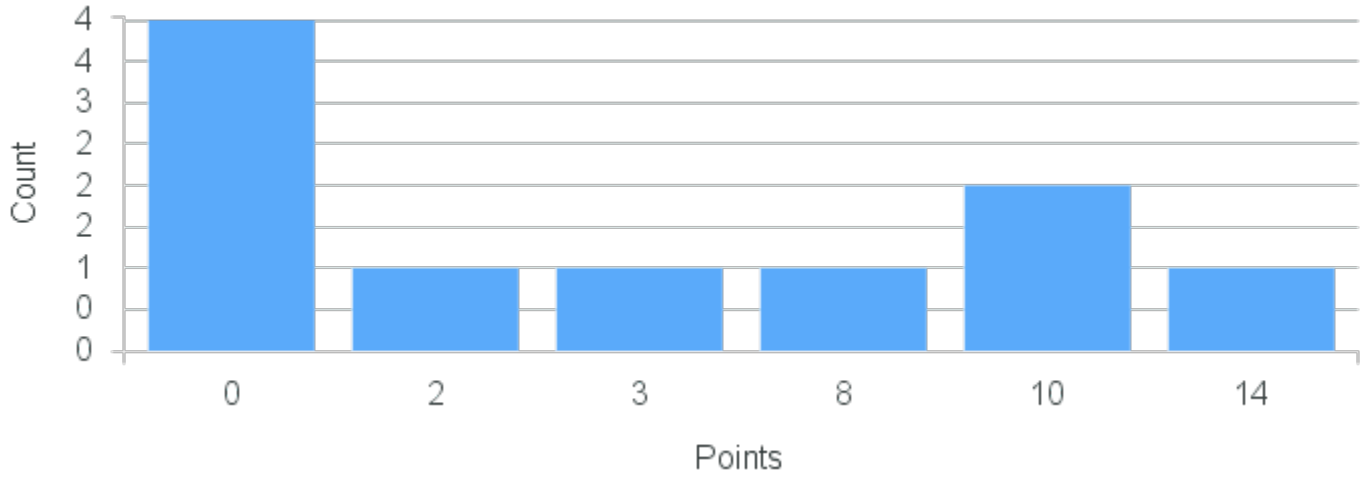

Course Point Distribution for Spring 2020

CRN: 20103

Course ID: GR102 Cross List:
8811

Limit: 35

Elementary German (II)

Demand: 10

Waitlisted: 0

Department: German, Russian &
E Asian Lang

Term	Block(s)	CRN	Course ID	See Also	Course Limit	Course Demand	Count	Points
Spring 2020	8	20103	GR102 8811		35	10	1	14
Spring 2020	8	20103	GR102 8811		35	10	2	10
Spring 2020	8	20103	GR102 8811		35	10	1	8
Spring 2020	8	20103	GR102 8811		35	10	1	3
Spring 2020	8	20103	GR102 8811		35	10	1	2
Spring 2020	8	20103	GR102 8811		35	10	4	0