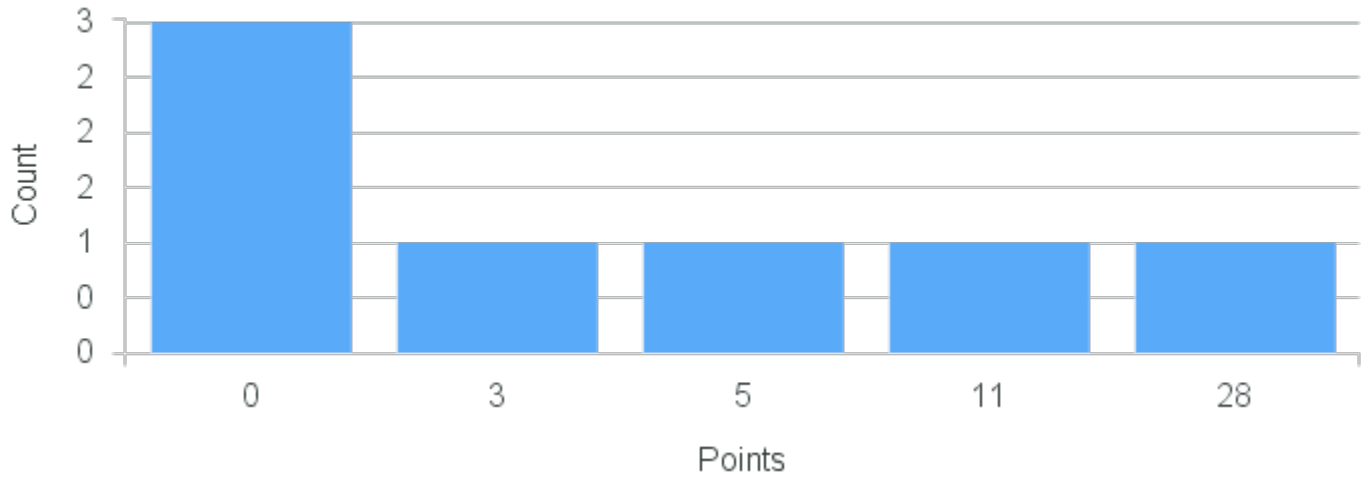

Course Point Distribution for Spring 2020

CRN: 20880

Course ID: AS203 Cross List:
8811

Limit: 16

Advanced Drawing

Demand: 7

Waitlisted: 0

Department: Art

Term	Block(s)	CRN	Course ID	See Also	Course Limit	Course Demand	Count	Points
Spring 2020	8	20880	AS203 8811		16	7	1	28
Spring 2020	8	20880	AS203 8811		16	7	1	11
Spring 2020	8	20880	AS203 8811		16	7	1	5
Spring 2020	8	20880	AS203 8811		16	7	1	3
Spring 2020	8	20880	AS203 8811		16	7	3	0