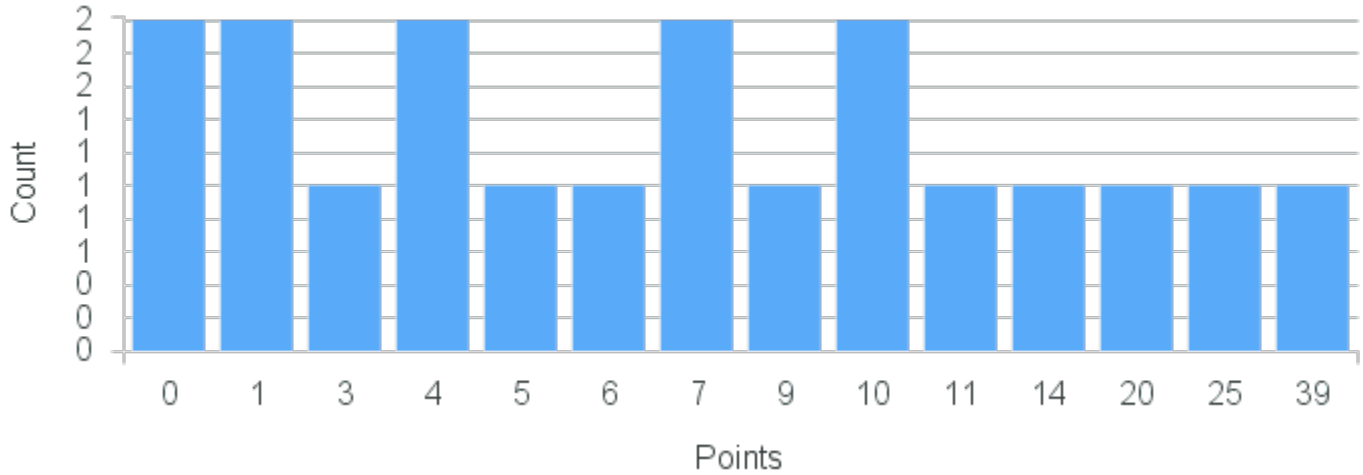

Course Point Distribution for Spring 2020

CRN: 20685

Course ID: EV320 Cross List:
6611

Limit: 25

Advanced Topics in Environmental Science: Landscape Ecology

Demand: 19

Waitlisted: 0

Department: Environmental
Science

Term	Block(s)	CRN	Course ID	See Also	Course Limit	Course Demand	Count	Points
Spring 2020	6	20685	EV320 6611		25	19	1	39
Spring 2020	6	20685	EV320 6611		25	19	1	25
Spring 2020	6	20685	EV320 6611		25	19	1	20
Spring 2020	6	20685	EV320 6611		25	19	1	14
Spring 2020	6	20685	EV320 6611		25	19	1	11
Spring 2020	6	20685	EV320 6611		25	19	2	10
Spring 2020	6	20685	EV320 6611		25	19	1	9
Spring 2020	6	20685	EV320 6611		25	19	2	7
Spring 2020	6	20685	EV320 6611		25	19	1	6
Spring 2020	6	20685	EV320 6611		25	19	1	5
Spring 2020	6	20685	EV320 6611		25	19	2	4
Spring 2020	6	20685	EV320 6611		25	19	1	3
Spring 2020	6	20685	EV320 6611		25	19	2	1