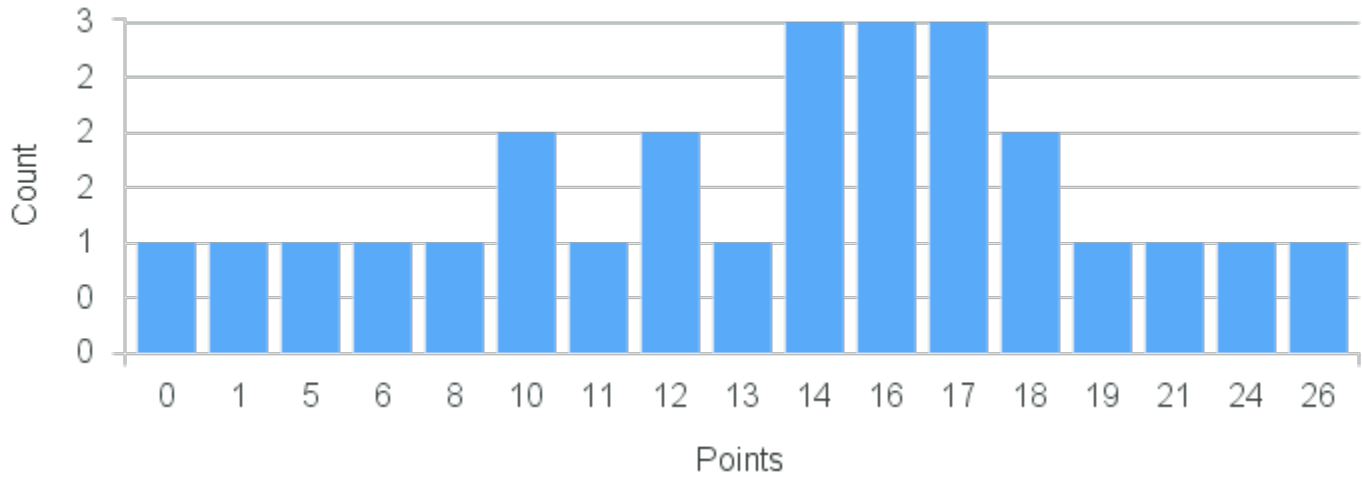

Course Point Distribution for Spring 2020

CRN: 20503

Course ID: EC301 Cross List:
7711

Limit: 25

Microeconomic Theory II

Demand: 26

Waitlisted: 1

Department: Economics &
Business

Min Points: 1

Term	Block(s)	CRN	Course ID	See Also	Course Limit	Course Demand	Count	Points
Spring 2020	7	20503	EC301 7711		25	26	1	26
Spring 2020	7	20503	EC301 7711		25	26	1	24
Spring 2020	7	20503	EC301 7711		25	26	1	21
Spring 2020	7	20503	EC301 7711		25	26	1	19
Spring 2020	7	20503	EC301 7711		25	26	2	18
Spring 2020	7	20503	EC301 7711		25	26	3	17
Spring 2020	7	20503	EC301 7711		25	26	3	16
Spring 2020	7	20503	EC301 7711		25	26	3	14
Spring 2020	7	20503	EC301 7711		25	26	1	13
Spring 2020	7	20503	EC301 7711		25	26	2	12
Spring 2020	7	20503	EC301 7711		25	26	1	11
Spring 2020	7	20503	EC301 7711		25	26	2	10
Spring 2020	7	20503	EC301 7711		25	26	1	8