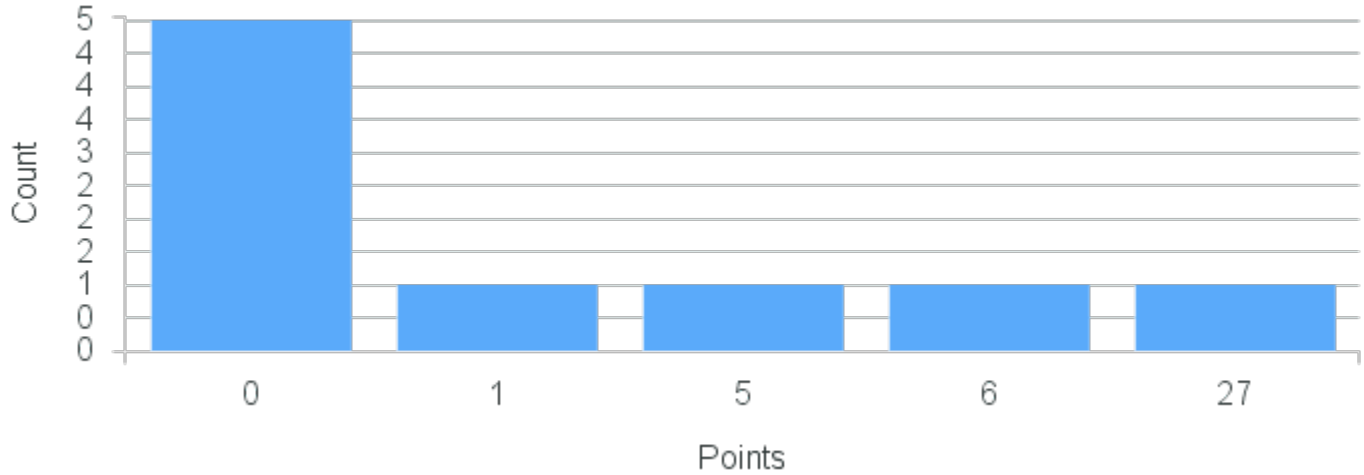

Course Point Distribution for Spring 2020

CRN: 20937

Course ID: AH116 Cross List:
6611

Limit: 25

The Western Tradition from High Renaissance to Modern Times

Demand: 9

Waitlisted: 0

Department: Art