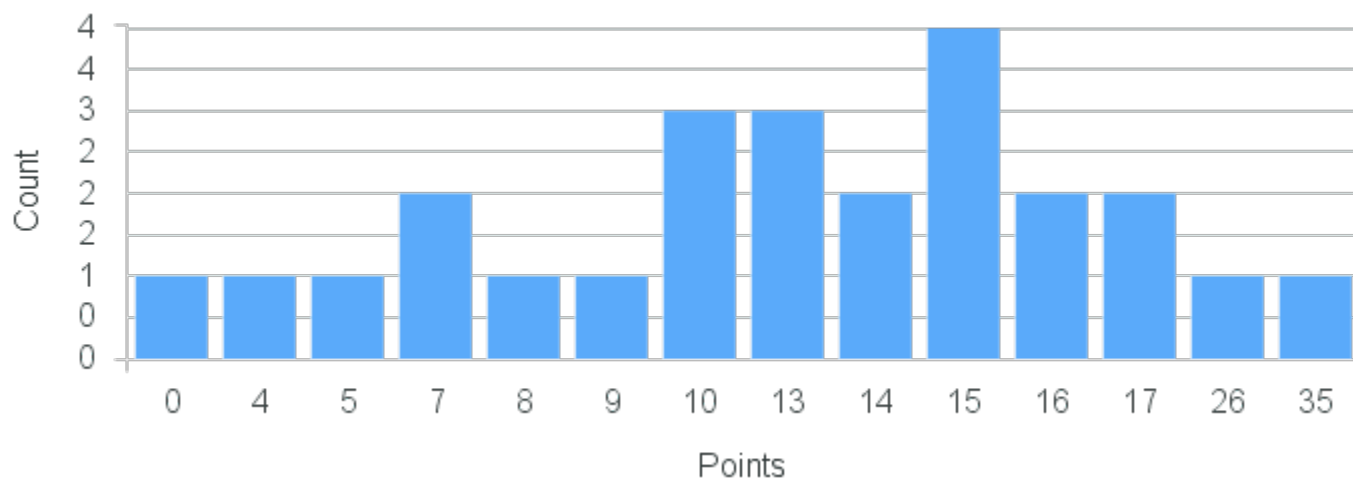

Course Point Distribution for Spring 2020

CRN: 20775

Course ID: CH251 Cross List:
8821

Limit: 24

Reactions of Organic Molecules

Demand: 25

Waitlisted: 1

Department: Chemistry &
Biochemistry

Min Points: 4

Term	Block(s)	CRN	Course ID	See Also	Course Limit	Course Demand	Count	Points
Spring 2020	8	20775	CH251 8821		24	25	1	35
Spring 2020	8	20775	CH251 8821		24	25	1	26
Spring 2020	8	20775	CH251 8821		24	25	2	17
Spring 2020	8	20775	CH251 8821		24	25	2	16
Spring 2020	8	20775	CH251 8821		24	25	4	15
Spring 2020	8	20775	CH251 8821		24	25	2	14
Spring 2020	8	20775	CH251 8821		24	25	3	13
Spring 2020	8	20775	CH251 8821		24	25	3	10
Spring 2020	8	20775	CH251 8821		24	25	1	9
Spring 2020	8	20775	CH251 8821		24	25	1	8
Spring 2020	8	20775	CH251 8821		24	25	2	7
Spring 2020	8	20775	CH251 8821		24	25	1	5
Spring 2020	8	20775	CH251 8821		24	25	1	4