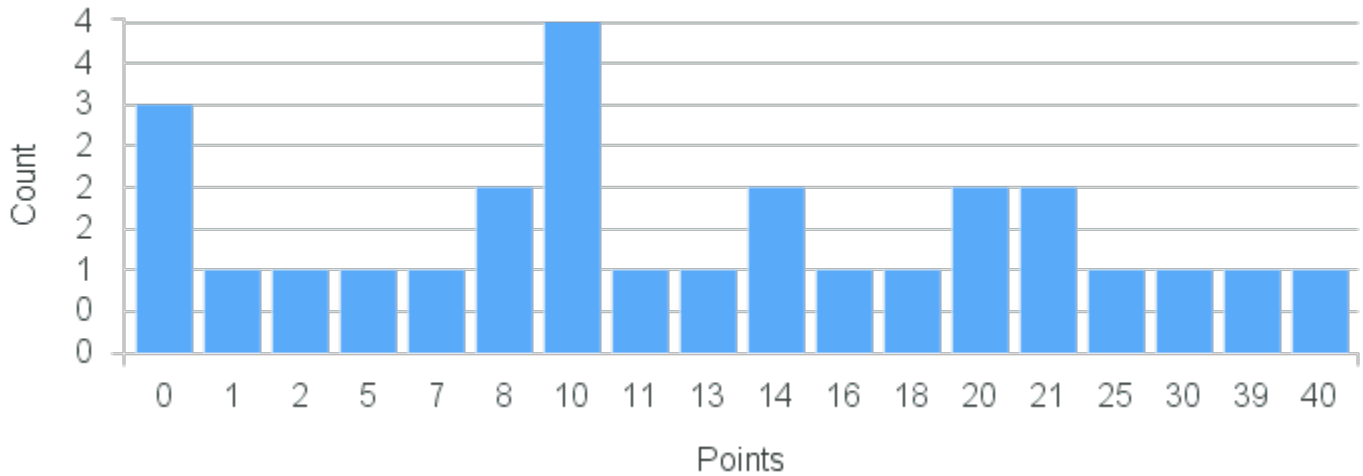

Course Point Distribution for Spring 2020

CRN: 20892

Course ID: AS102 Cross List:
5511

Limit: 16

Art Studio Foundations: Two-Dimensional Design

Demand: 27

Waitlisted: 11

Department: Art

Min Points: 10

Term	Block(s)	CRN	Course ID	See Also	Course Limit	Course Demand	Count	Points
Spring 2020	5	20892	AS102 5511		16	27	1	40
Spring 2020	5	20892	AS102 5511		16	27	1	39
Spring 2020	5	20892	AS102 5511		16	27	1	30
Spring 2020	5	20892	AS102 5511		16	27	1	25
Spring 2020	5	20892	AS102 5511		16	27	2	21
Spring 2020	5	20892	AS102 5511		16	27	2	20
Spring 2020	5	20892	AS102 5511		16	27	1	18
Spring 2020	5	20892	AS102 5511		16	27	1	16
Spring 2020	5	20892	AS102 5511		16	27	2	14
Spring 2020	5	20892	AS102 5511		16	27	1	13
Spring 2020	5	20892	AS102 5511		16	27	1	11
Spring 2020	5	20892	AS102 5511		16	27	4	10
Spring 2020	5	20892	AS102 5511		16	27	2	8
Spring 2020	5	20892	AS102 5511		16	27	1	7