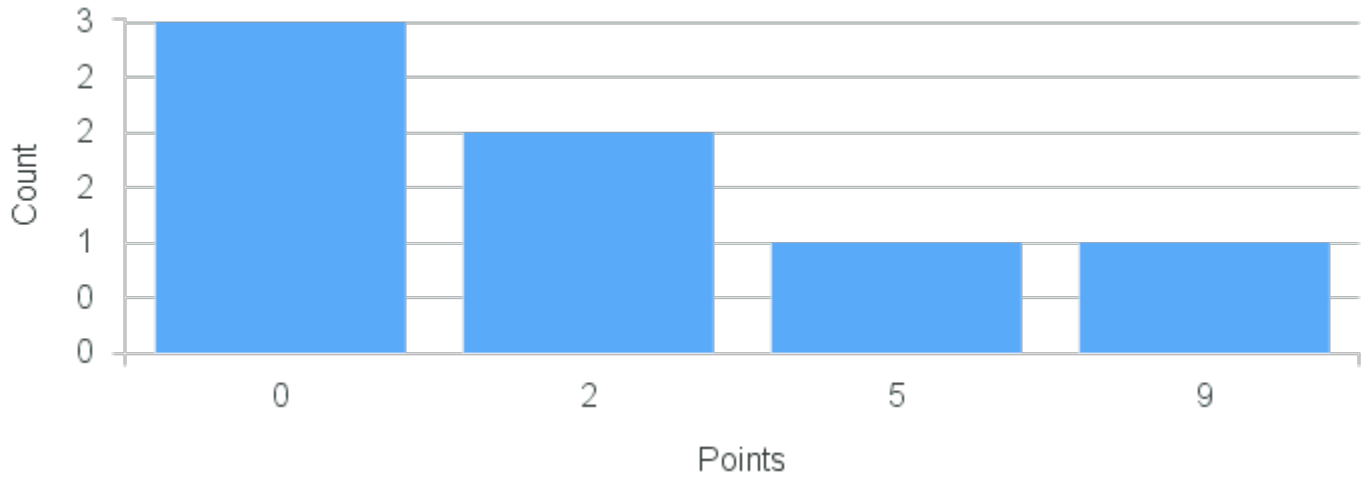

Course Point Distribution for Spring 2020

CRN: 20259

Course ID: EV391 Cross List:
6611

Limit: 25

Junior Research Seminar

Demand: 7

Waitlisted: 0

Department: Environmental
Science

Term	Block(s)	CRN	Course ID	See Also	Course Limit	Course Demand	Count	Points
Spring 2020	6	20259	EV391 6611		25	7	1	9
Spring 2020	6	20259	EV391 6611		25	7	1	5
Spring 2020	6	20259	EV391 6611		25	7	2	2
Spring 2020	6	20259	EV391 6611		25	7	3	0