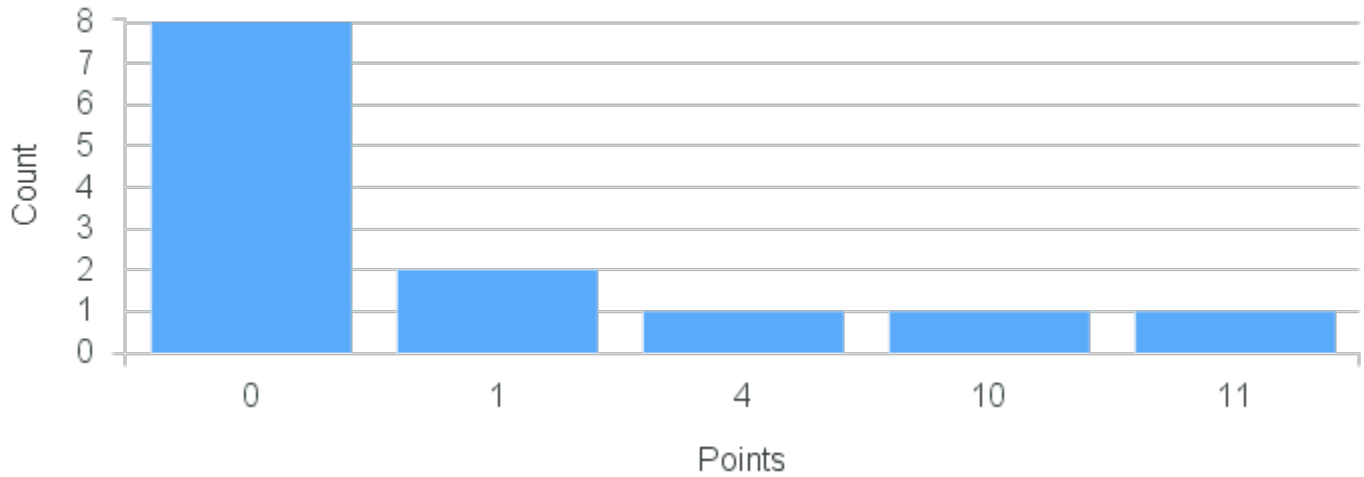

Course Point Distribution for Spring 2020

CRN: 20168

Course ID: JA201 5511 Cross List: PA221 5511

Limit: 25

Intermediate Japanese I

Demand: 13

Waitlisted: 0

Department: German, Russian & E Asian Lang

Term	Block(s)	CRN	Course ID	See Also	Course Limit	Course Demand	Count	Points
Spring 2020	5	20168	JA201 5511	PA221 5511	25	13	1	11
Spring 2020	5	20168	JA201 5511	PA221 5511	25	13	1	10
Spring 2020	5	20168	JA201 5511	PA221 5511	25	13	1	4
Spring 2020	5	20168	JA201 5511	PA221 5511	25	13	2	1
Spring 2020	5	20168	JA201 5511	PA221 5511	25	13	8	0