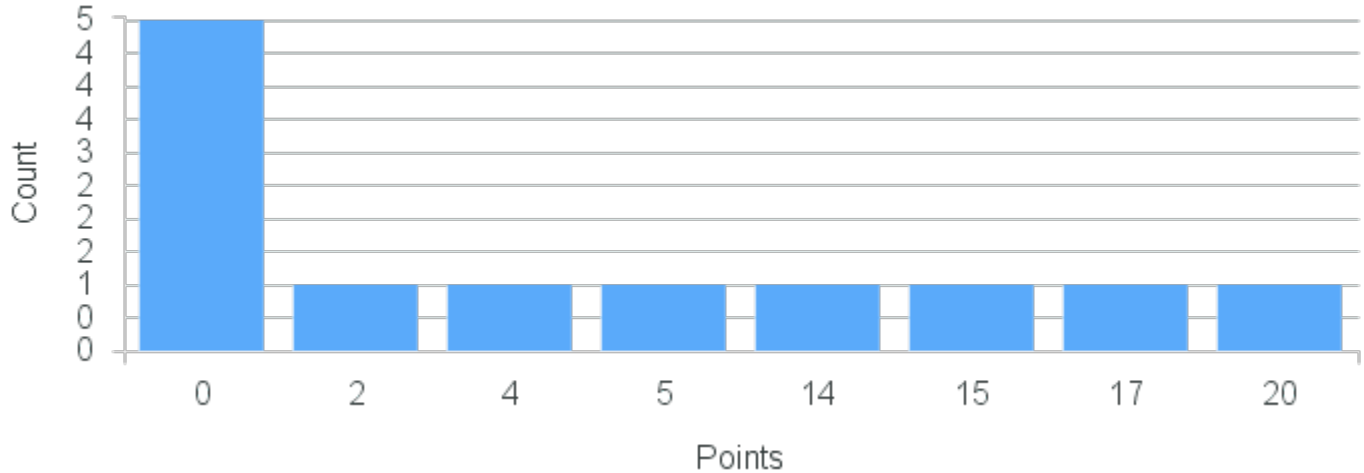

Course Point Distribution for Spring 2020

CRN: 20421

Course ID: SO451 Cross List:
8811

Limit: 25

Senior Seminar

Demand: 12

Waitlisted: 0

Department: Sociology

Term	Block(s)	CRN	Course ID	See Also	Course Limit	Course Demand	Count	Points
Spring 2020	8	20421	SO451 8811		25	12	1	20
Spring 2020	8	20421	SO451 8811		25	12	1	17
Spring 2020	8	20421	SO451 8811		25	12	1	15
Spring 2020	8	20421	SO451 8811		25	12	1	14
Spring 2020	8	20421	SO451 8811		25	12	1	5
Spring 2020	8	20421	SO451 8811		25	12	1	4
Spring 2020	8	20421	SO451 8811		25	12	1	2
Spring 2020	8	20421	SO451 8811		25	12	5	0