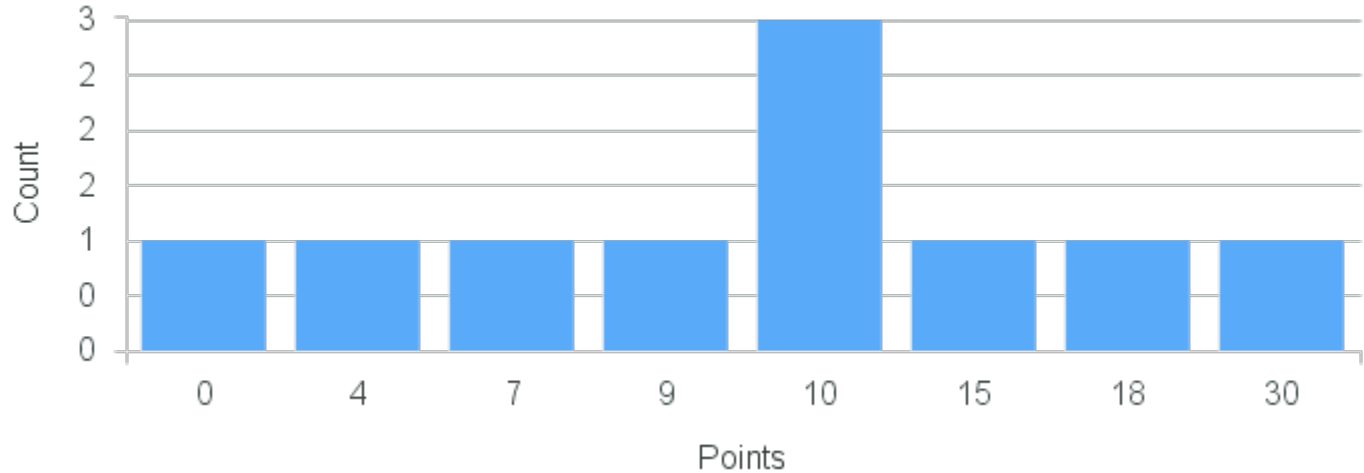

Course Point Distribution for Spring 2020

CRN: 20854

Course ID: PC361 Cross List:
7711

Limit: 12

Techniques of Experimental Physics

Demand: 10

Waitlisted: 0

Department: Physics