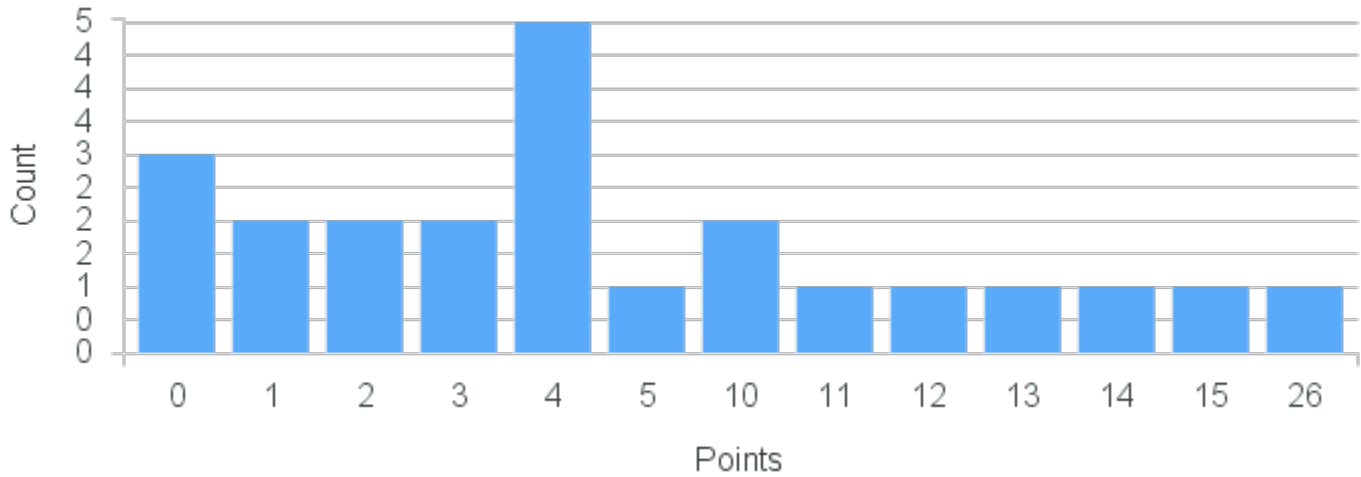

Course Point Distribution for Spring 2020

CRN: 20255

Course ID: EV375 Cross List: SW200 7731
7711

Limit: 25

Community Forestry

Demand: 23

Waitlisted: 0

Department: Environmental
Science