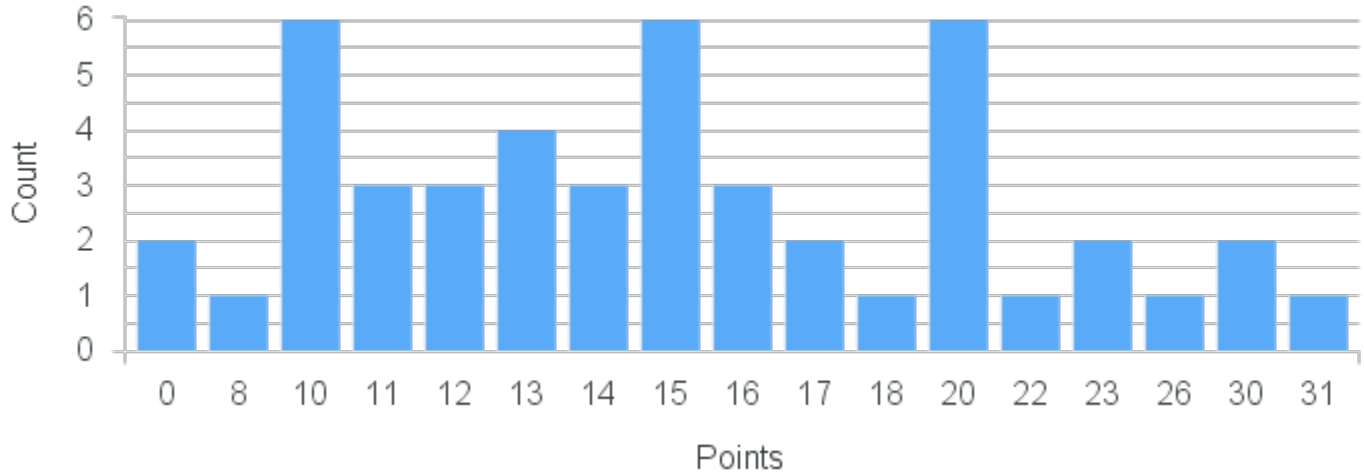

Course Point Distribution for Spring 2020

CRN: 20500

Course ID: EC201 Cross List:
5511

Limit: 25

Economic Theory I

Demand: 47
Waitlisted: 22

Department: Economics &
Business

Min Points: 15

Term	Block(s)	CRN	Course ID	See Also	Course Limit	Course Demand	Count	Points
Spring 2020	5	20500	EC201 5511		25	47	1	31
Spring 2020	5	20500	EC201 5511		25	47	2	30
Spring 2020	5	20500	EC201 5511		25	47	1	26
Spring 2020	5	20500	EC201 5511		25	47	2	23
Spring 2020	5	20500	EC201 5511		25	47	1	22
Spring 2020	5	20500	EC201 5511		25	47	6	20
Spring 2020	5	20500	EC201 5511		25	47	1	18
Spring 2020	5	20500	EC201 5511		25	47	2	17
Spring 2020	5	20500	EC201 5511		25	47	3	16
Spring 2020	5	20500	EC201 5511		25	47	6	15
Spring 2020	5	20500	EC201 5511		25	47	3	14
Spring 2020	5	20500	EC201 5511		25	47	4	13
Spring 2020	5	20500	EC201 5511		25	47	3	12