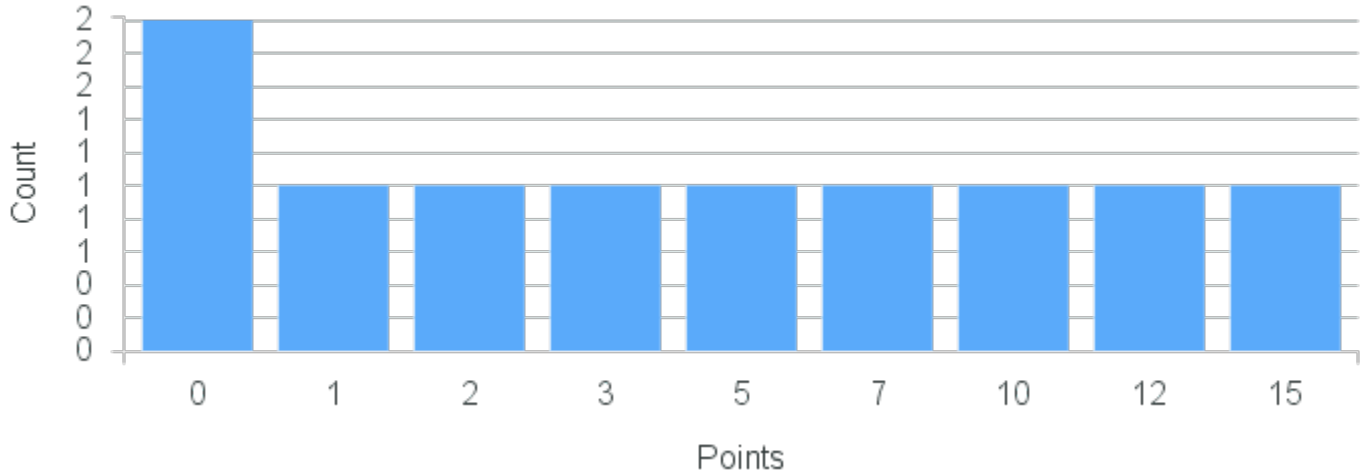

Course Point Distribution for Spring 2020

CRN: 20087

Course ID: IT320
5511

Cross List: GR220 5511,GR320 5511,CO200
5521,FM206 5511

Demand: 10
Waitlisted: 0

Topics in Italian Culture: Italian & German Culture through Film

Department: Romance
Languages

Term	Block(s)	CRN	Course ID	See Also	Course Limit	Course Demand	Count	Points
Spring 2020	5	20087	IT320 5511	GR220 5511,GR320 5511,CO200 5521,FM206 5511	32	10	1	15
Spring 2020	5	20087	IT320 5511	GR220 5511,GR320 5511,CO200 5521,FM206 5511	32	10	1	12
Spring 2020	5	20087	IT320 5511	GR220 5511,GR320 5511,CO200 5521,FM206 5511	32	10	1	10
Spring 2020	5	20087	IT320 5511	GR220 5511,GR320 5511,CO200 5521,FM206 5511	32	10	1	7
Spring 2020	5	20087	IT320 5511	GR220 5511,GR320 5511,CO200 5521,FM206 5511	32	10	1	5
Spring 2020	5	20087	IT320 5511	GR220 5511,GR320 5511,CO200 5521,FM206 5511	32	10	1	3
Spring 2020	5	20087	IT320 5511	GR220 5511,GR320 5511,CO200 5521,FM206 5511	32	10	1	2
Spring 2020	5	20087	IT320 5511	GR220 5511,GR320 5511,CO200 5521,FM206 5511	32	10	1	1
Spring 2020	5	20087	IT320 5511	GR220 5511,GR320 5511,CO200 5521,FM206 5511	32	10	2	0