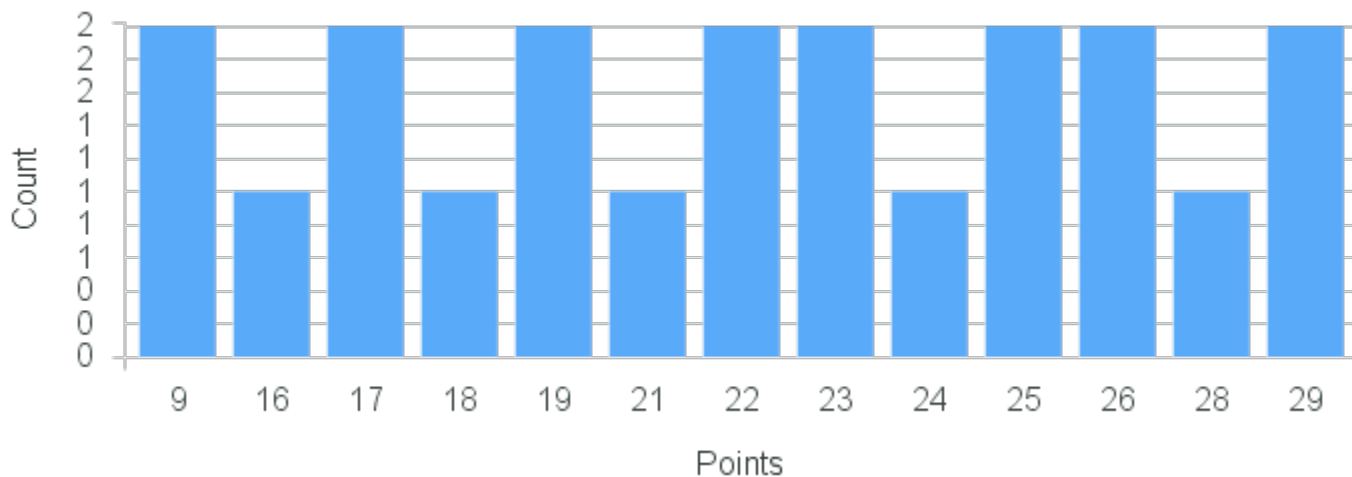

Course Point Distribution for Spring 2020

CRN: 20772

Course ID: CH251 Cross List:
5511

Limit: 24

Reactions of Organic Molecules

Demand: 21

Waitlisted: 0

Department: Chemistry &
Biochemistry

Term	Block(s)	CRN	Course ID	See Also	Course Limit	Course Demand	Count	Points
Spring 2020	5	20772	CH251 5511		24	21	2	29
Spring 2020	5	20772	CH251 5511		24	21	1	28
Spring 2020	5	20772	CH251 5511		24	21	2	26
Spring 2020	5	20772	CH251 5511		24	21	2	25
Spring 2020	5	20772	CH251 5511		24	21	1	24
Spring 2020	5	20772	CH251 5511		24	21	2	23
Spring 2020	5	20772	CH251 5511		24	21	2	22
Spring 2020	5	20772	CH251 5511		24	21	1	21
Spring 2020	5	20772	CH251 5511		24	21	2	19
Spring 2020	5	20772	CH251 5511		24	21	1	18
Spring 2020	5	20772	CH251 5511		24	21	2	17
Spring 2020	5	20772	CH251 5511		24	21	1	16
Spring 2020	5	20772	CH251 5511		24	21	2	9