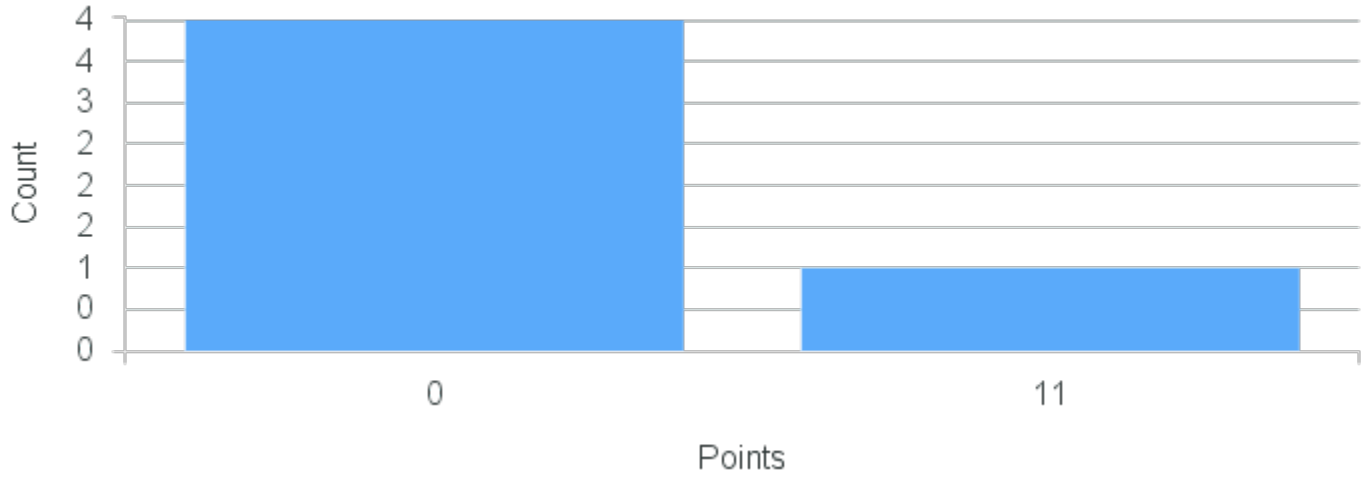

Course Point Distribution for Spring 2020

CRN: 20852

Course ID: PC420 Cross List:
8811

Limit: 25

Advanced Topics in Physics:

Demand: 5

Waitlisted: 0

Department: Physics

Term	Block(s)	CRN	Course ID	See Also	Course Limit	Course Demand	Count	Points
Spring 2020	8	20852	PC420 8811		25	5	1	11
Spring 2020	8	20852	PC420 8811		25	5	4	0