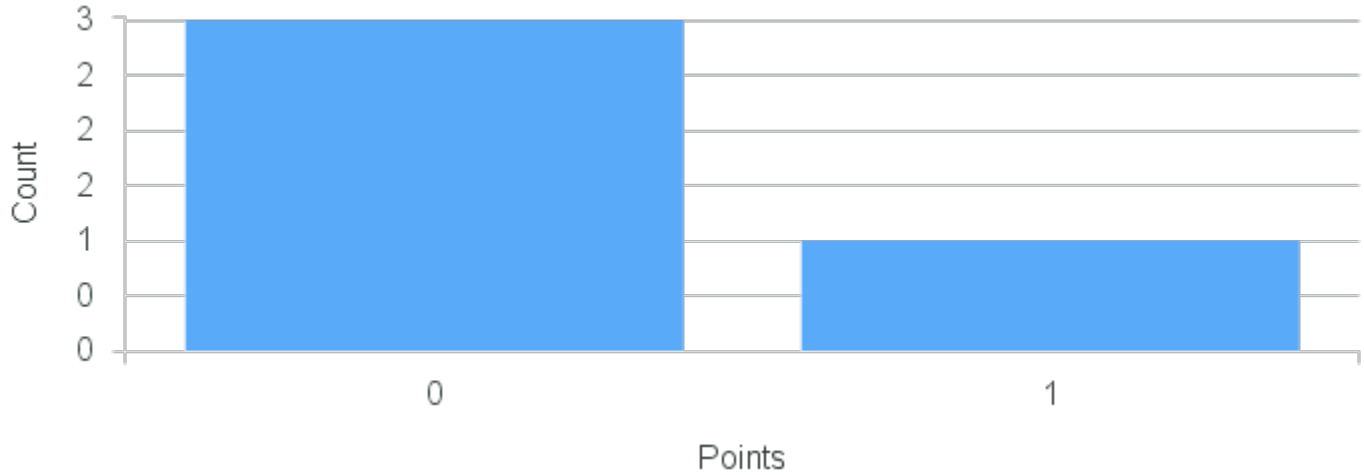

Course Point Distribution for Spring 2020

CRN: 20310

Course ID: EN485 Cross List:
7721

Limit: 12

Senior Project: Creative Writing

Demand: 4

Waitlisted: 0

Department: English

Term	Block(s)	CRN	Course ID	See Also	Course Limit	Course Demand	Count	Points
Spring 2020	7	20310	EN485 7721		12	4	1	1
Spring 2020	7	20310	EN485 7721		12	4	3	0