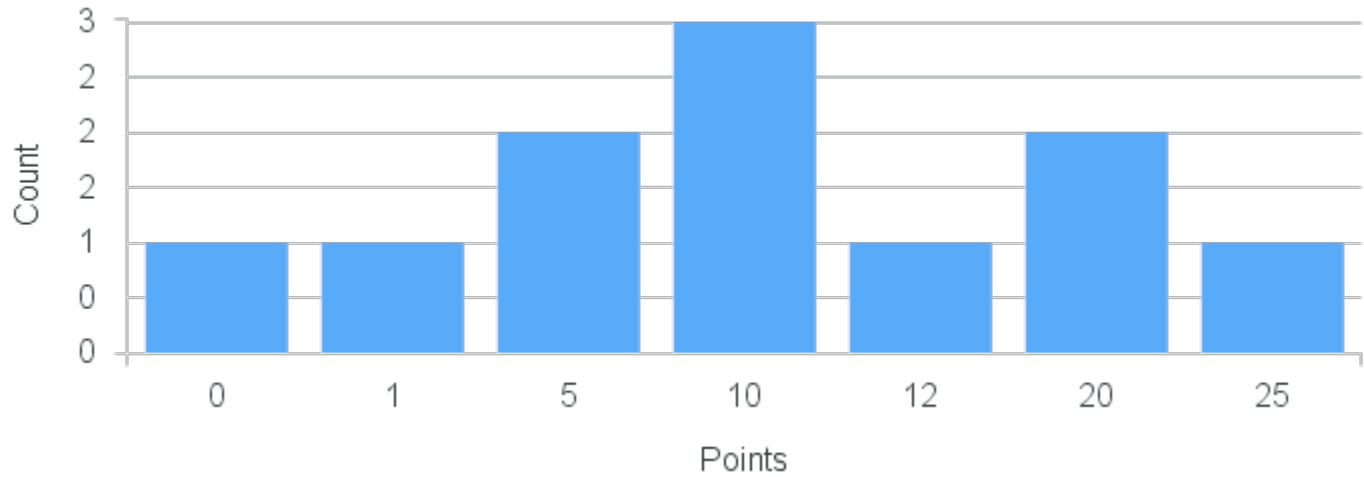

Course Point Distribution for Spring 2020

CRN: 20949

Course ID: GS233 Cross List:
7711

Limit: 12

Topics in Journalism: Magazine Writing & Literary Journalism

Demand: 11

Waitlisted: 0

Department: Non-Departmental
Studies

Term	Block(s)	CRN	Course ID	See Also	Course Limit	Course Demand	Count	Points
Spring 2020	7	20949	GS233 7711		12	11	1	25
Spring 2020	7	20949	GS233 7711		12	11	2	20
Spring 2020	7	20949	GS233 7711		12	11	1	12
Spring 2020	7	20949	GS233 7711		12	11	3	10
Spring 2020	7	20949	GS233 7711		12	11	2	5
Spring 2020	7	20949	GS233 7711		12	11	1	1
Spring 2020	7	20949	GS233 7711		12	11	1	0