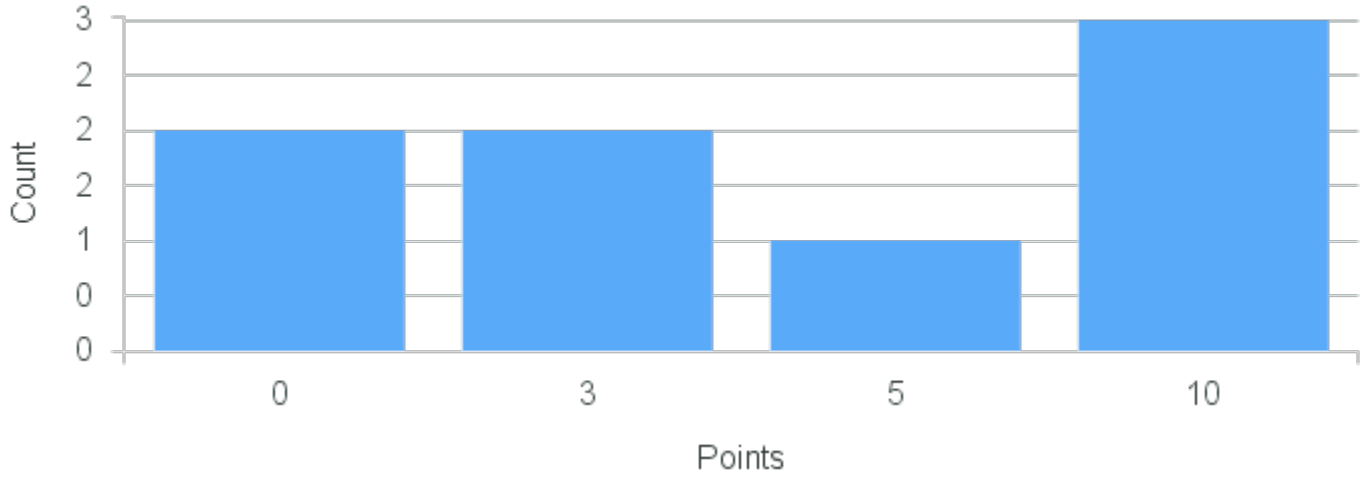

Course Point Distribution for Spring 2020

CRN: 20067

Course ID: FR310 Cross List: CO200 5511,FM200 5511
5511

Limit: 25

Literature & Film

Demand: 8

Waitlisted: 0

Department: Romance
Languages

Term	Block(s)	CRN	Course ID	See Also	Course Limit	Course Demand	Count	Points
Spring 2020	5	20067	FR310 5511	CO200 5511,FM200 5511	25	8	3	10
Spring 2020	5	20067	FR310 5511	CO200 5511,FM200 5511	25	8	1	5
Spring 2020	5	20067	FR310 5511	CO200 5511,FM200 5511	25	8	2	3
Spring 2020	5	20067	FR310 5511	CO200 5511,FM200 5511	25	8	2	0