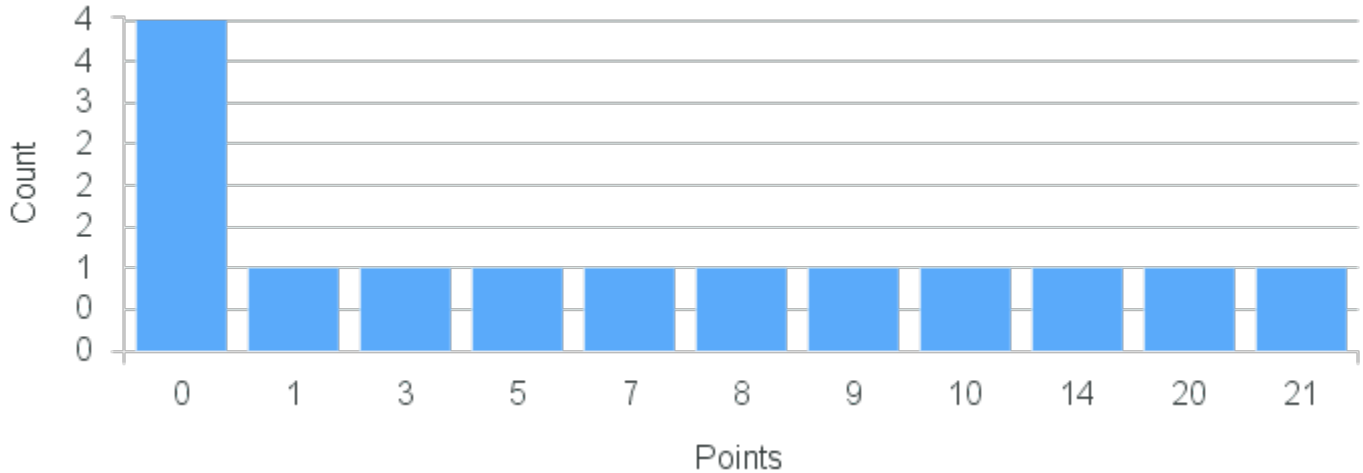

Course Point Distribution for Spring 2020

CRN: 20337

Course ID: EN280 Cross List:
5511

Limit: 25

Topics in Literature: Jewish Comics and Graphic Narrative

Demand: 14

Waitlisted: 0

Department: English

Term	Block(s)	CRN	Course ID	See Also	Course Limit	Course Demand	Count	Points
Spring 2020	5	20337	EN280 5511		25	14	1	21
Spring 2020	5	20337	EN280 5511		25	14	1	20
Spring 2020	5	20337	EN280 5511		25	14	1	14
Spring 2020	5	20337	EN280 5511		25	14	1	10
Spring 2020	5	20337	EN280 5511		25	14	1	9
Spring 2020	5	20337	EN280 5511		25	14	1	8
Spring 2020	5	20337	EN280 5511		25	14	1	7
Spring 2020	5	20337	EN280 5511		25	14	1	5
Spring 2020	5	20337	EN280 5511		25	14	1	3
Spring 2020	5	20337	EN280 5511		25	14	1	1
Spring 2020	5	20337	EN280 5511		25	14	4	0