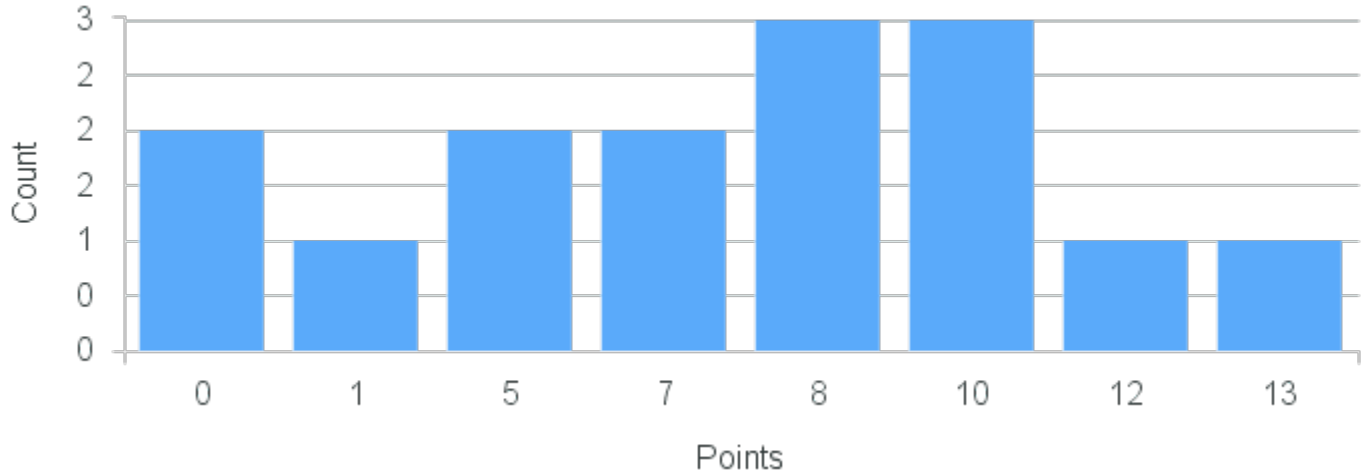

Course Point Distribution for Spring 2020

CRN: 20727

Course ID: MU199 Cross List:
8811

Limit: 15

Music Fundamentals

Demand: 15

Waitlisted: 0

Department: Music

Term	Block(s)	CRN	Course ID	See Also	Course Limit	Course Demand	Count	Points
Spring 2020	8	20727	MU199 8811		15	15	1	13
Spring 2020	8	20727	MU199 8811		15	15	1	12
Spring 2020	8	20727	MU199 8811		15	15	3	10
Spring 2020	8	20727	MU199 8811		15	15	3	8
Spring 2020	8	20727	MU199 8811		15	15	2	7
Spring 2020	8	20727	MU199 8811		15	15	2	5
Spring 2020	8	20727	MU199 8811		15	15	1	1
Spring 2020	8	20727	MU199 8811		15	15	2	0