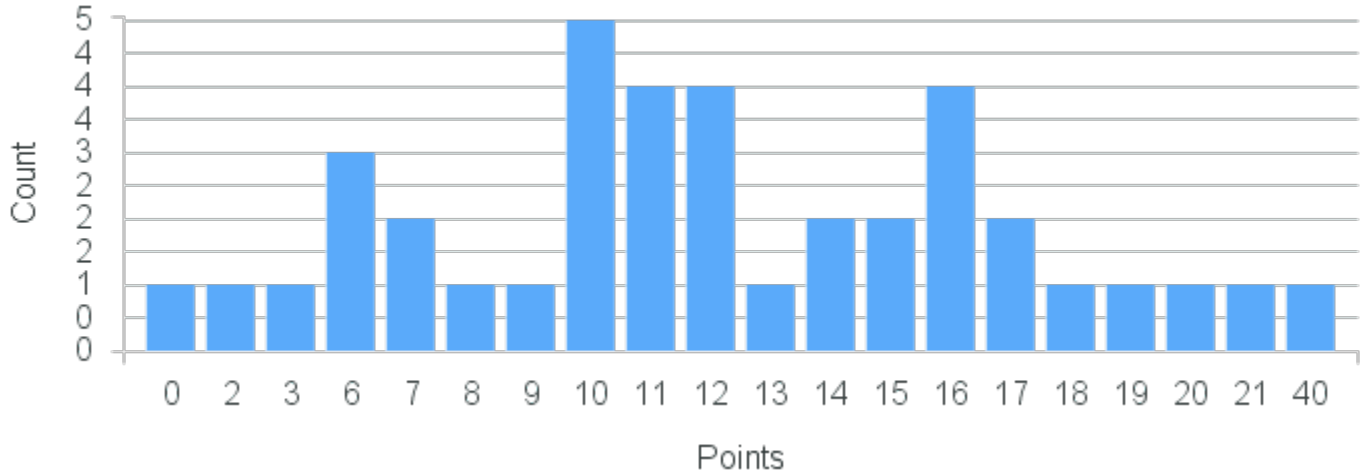

Course Point Distribution for Spring 2020

CRN: 20517

Course ID: EC325 Cross List:
8811

Limit: 45

Topics in Business: Nonprofit Management

Demand: 39

Waitlisted: 0

Department: Economics &
Business