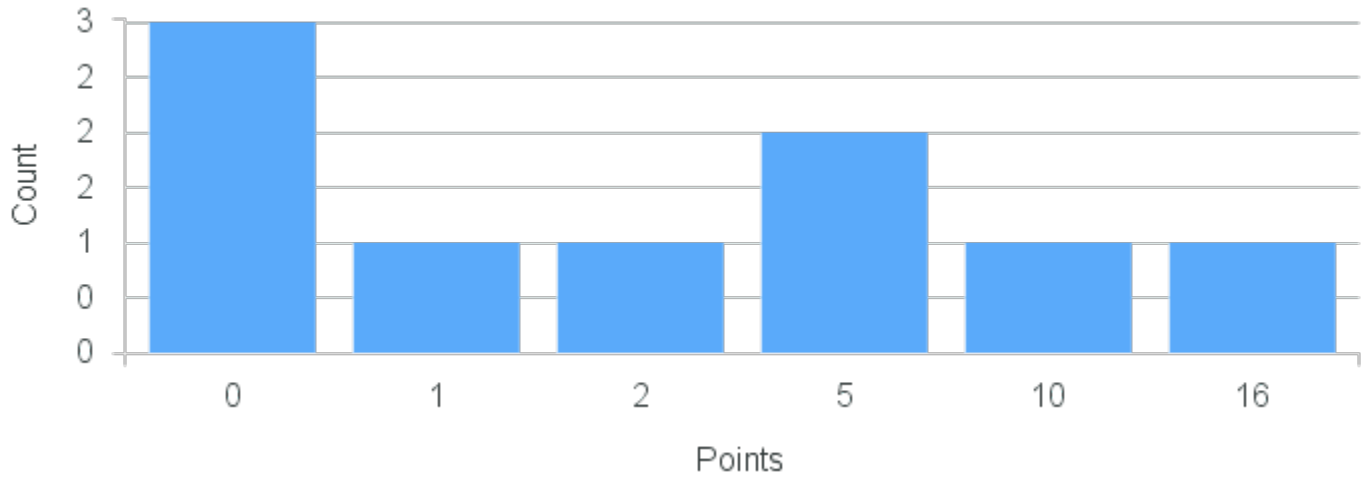

Course Point Distribution for Spring 2020

CRN: 20149

Course ID: CN201 Cross List: PA201 5511
5511

Limit: 25

Intermediate Chinese I

Demand: 9

Waitlisted: 0

Department: German, Russian &
E Asian Lang

Term	Block(s)	CRN	Course ID	See Also	Course Limit	Course Demand	Count	Points
Spring 2020	5	20149	CN201 5511	PA201 5511	25	9	1	16
Spring 2020	5	20149	CN201 5511	PA201 5511	25	9	1	10
Spring 2020	5	20149	CN201 5511	PA201 5511	25	9	2	5
Spring 2020	5	20149	CN201 5511	PA201 5511	25	9	1	2
Spring 2020	5	20149	CN201 5511	PA201 5511	25	9	1	1
Spring 2020	5	20149	CN201 5511	PA201 5511	25	9	3	0