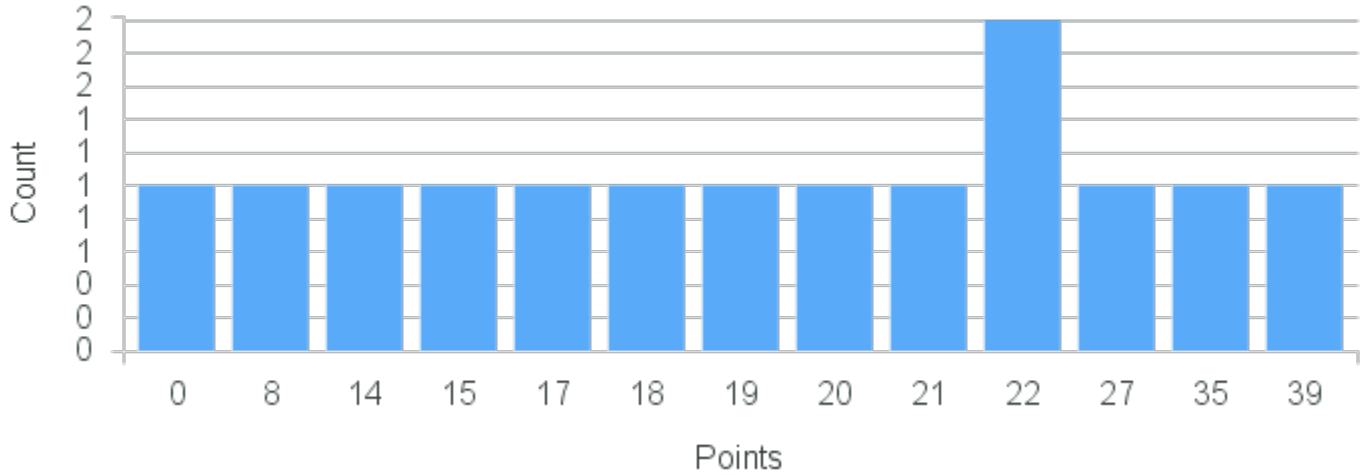

Course Point Distribution for Spring 2020

CRN: 20269

Course ID: EV209 Cross List:
7711

Limit: 12

Ecology and the Environment

Demand: 14

Waitlisted: 2

Department: Environmental
Science

Min Points: 14

Term	Block(s)	CRN	Course ID	See Also	Course Limit	Course Demand	Count	Points
Spring 2020	7	20269	EV209 7711		12	14	1	39
Spring 2020	7	20269	EV209 7711		12	14	1	35
Spring 2020	7	20269	EV209 7711		12	14	1	27
Spring 2020	7	20269	EV209 7711		12	14	2	22
Spring 2020	7	20269	EV209 7711		12	14	1	21
Spring 2020	7	20269	EV209 7711		12	14	1	20
Spring 2020	7	20269	EV209 7711		12	14	1	19
Spring 2020	7	20269	EV209 7711		12	14	1	18
Spring 2020	7	20269	EV209 7711		12	14	1	17
Spring 2020	7	20269	EV209 7711		12	14	1	15
Spring 2020	7	20269	EV209 7711		12	14	1	14
Spring 2020	7	20269	EV209 7711		12	14	1	8
Spring 2020	7	20269	EV209 7711		12	14	1	0