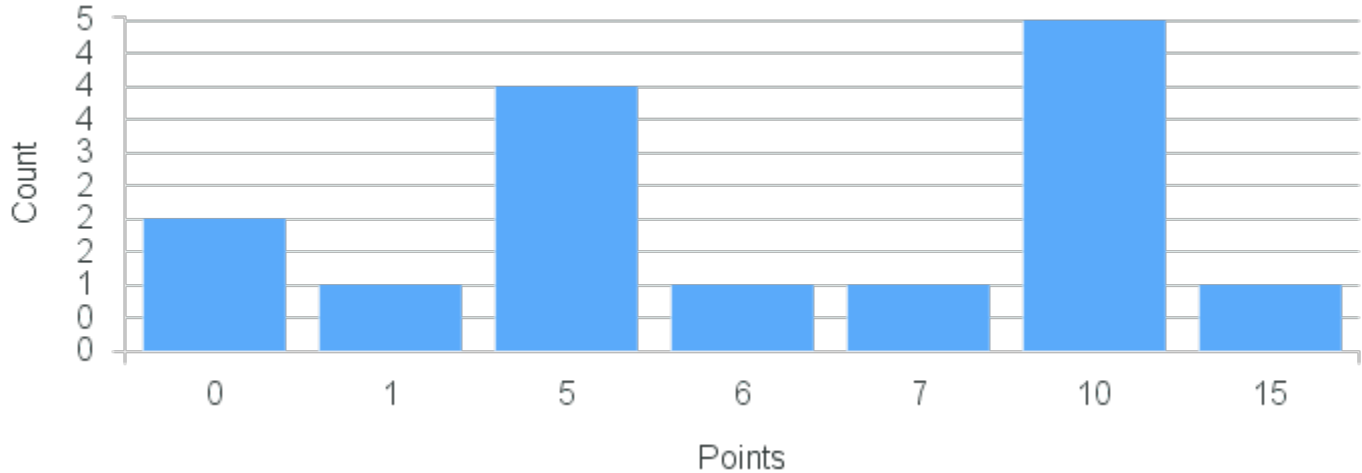

Course Point Distribution for Spring 2020

CRN: 20431

Course ID: PH244 Cross List: CL222 7711
7711

Limit: 25

History of Social and Political Philosophy: Classical Visions

Demand: 15

Waitlisted: 0

Department: Philosophy

Term	Block(s)	CRN	Course ID	See Also	Course Limit	Course Demand	Count	Points
Spring 2020	7	20431	PH244 7711	CL222 7711	25	15	1	15
Spring 2020	7	20431	PH244 7711	CL222 7711	25	15	5	10
Spring 2020	7	20431	PH244 7711	CL222 7711	25	15	1	7
Spring 2020	7	20431	PH244 7711	CL222 7711	25	15	1	6
Spring 2020	7	20431	PH244 7711	CL222 7711	25	15	4	5
Spring 2020	7	20431	PH244 7711	CL222 7711	25	15	1	1
Spring 2020	7	20431	PH244 7711	CL222 7711	25	15	2	0