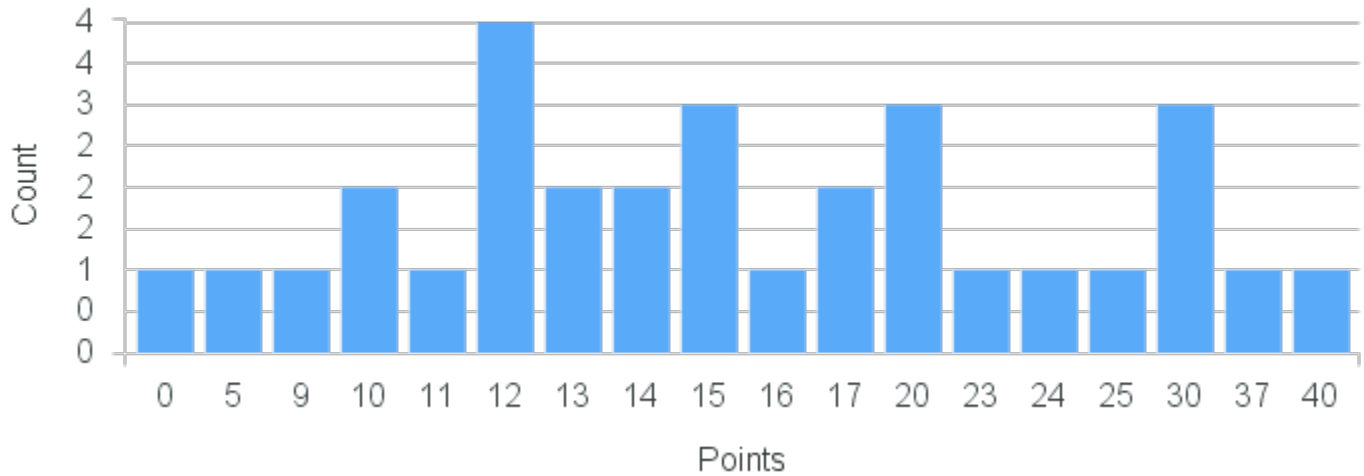

Course Point Distribution for Spring 2020

CRN: 20233

Course ID: PY100 Cross List:
6611

Limit: 25

Introduction to Psychology: Bases of Behavior

Demand: 31

Waitlisted: 6

Department: Psychology

Min Points: 12

Term	Block(s)	CRN	Course ID	See Also	Course Limit	Course Demand	Count	Points
Spring 2020	6	20233	PY100 6611		25	31	1	40
Spring 2020	6	20233	PY100 6611		25	31	1	37
Spring 2020	6	20233	PY100 6611		25	31	3	30
Spring 2020	6	20233	PY100 6611		25	31	1	25
Spring 2020	6	20233	PY100 6611		25	31	1	24
Spring 2020	6	20233	PY100 6611		25	31	1	23
Spring 2020	6	20233	PY100 6611		25	31	3	20
Spring 2020	6	20233	PY100 6611		25	31	2	17
Spring 2020	6	20233	PY100 6611		25	31	1	16
Spring 2020	6	20233	PY100 6611		25	31	3	15
Spring 2020	6	20233	PY100 6611		25	31	2	14
Spring 2020	6	20233	PY100 6611		25	31	2	13
Spring 2020	6	20233	PY100 6611		25	31	4	12
Spring 2020	6	20233	PY100 6611		25	31	1	11