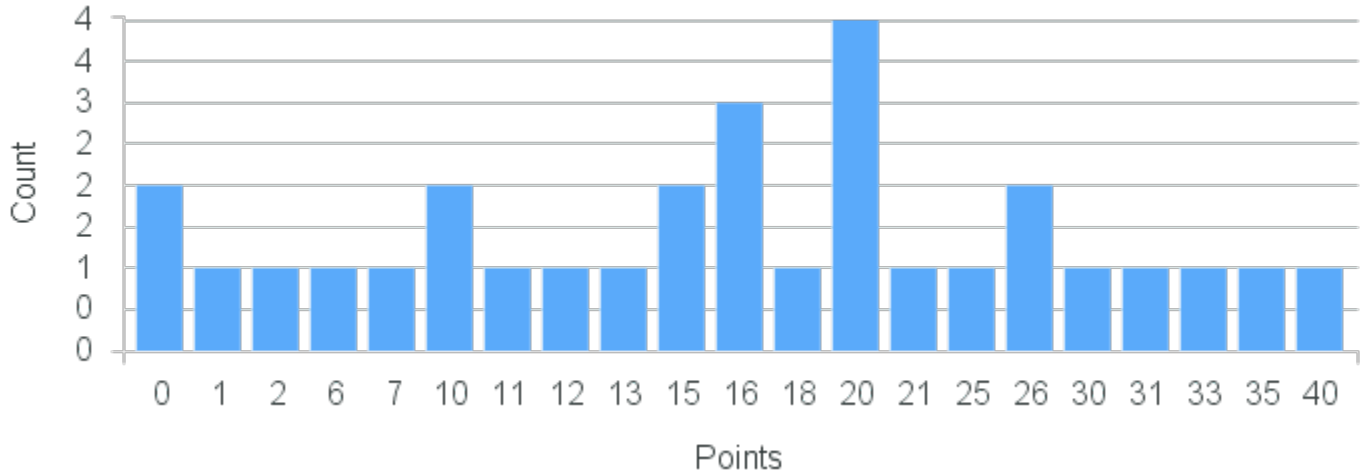

Course Point Distribution for Spring 2020

CRN: 20983

Course ID: CP365 Cross List:
8811

Limit: 25

Artificial Intelligence

Demand: 30

Waitlisted: 5

Department: Mathematics &
Computer Science

Min Points: 7

Term	Block(s)	CRN	Course ID	See Also	Course Limit	Course Demand	Count	Points
Spring 2020	8	20983	CP365 8811		25	30	1	40
Spring 2020	8	20983	CP365 8811		25	30	1	35
Spring 2020	8	20983	CP365 8811		25	30	1	33
Spring 2020	8	20983	CP365 8811		25	30	1	31
Spring 2020	8	20983	CP365 8811		25	30	1	30
Spring 2020	8	20983	CP365 8811		25	30	2	26
Spring 2020	8	20983	CP365 8811		25	30	1	25
Spring 2020	8	20983	CP365 8811		25	30	1	21
Spring 2020	8	20983	CP365 8811		25	30	4	20
Spring 2020	8	20983	CP365 8811		25	30	1	18
Spring 2020	8	20983	CP365 8811		25	30	3	16
Spring 2020	8	20983	CP365 8811		25	30	2	15
Spring 2020	8	20983	CP365 8811		25	30	1	13