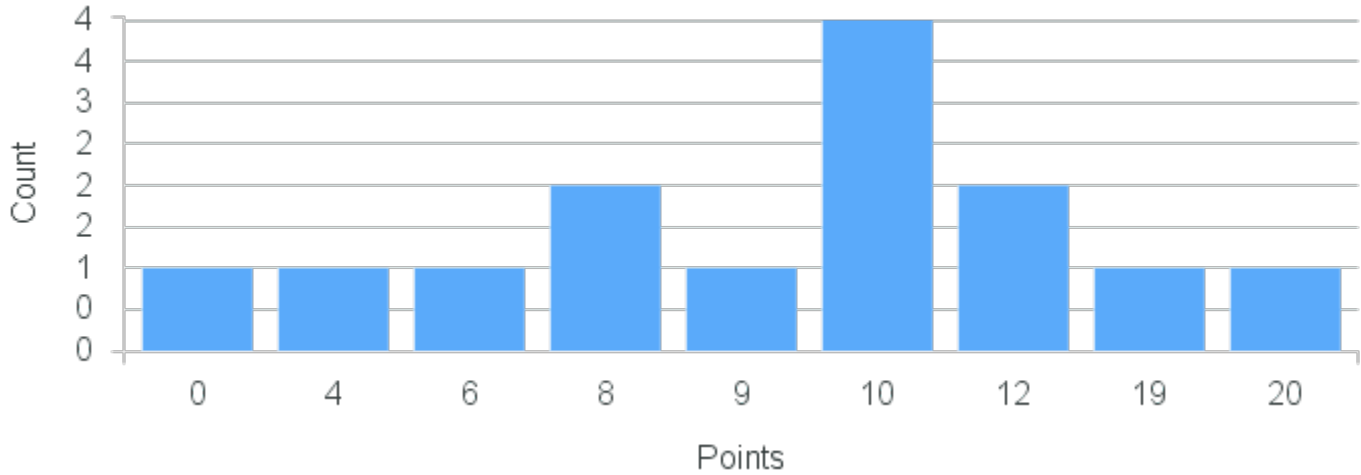

Course Point Distribution for Spring 2020

CRN: 20222

Course ID: FG114 Cross List:
7711

Limit: 25

Introduction to Queer Studies

Demand: 14

Waitlisted: 0

Department: Feminist & Gender
Studies