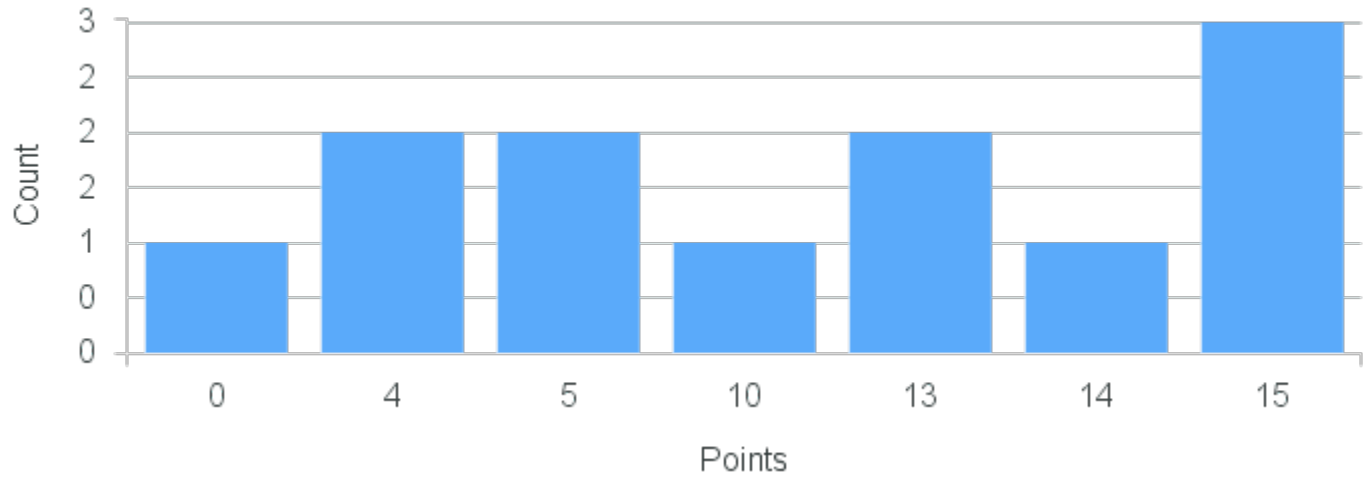

Course Point Distribution for Spring 2020

CRN: 20825

Course ID: MA321 Cross List:
5511

Limit: 12

Abstract Algebra I

Demand: 12

Waitlisted: 0

Department: Mathematics &
Computer Science