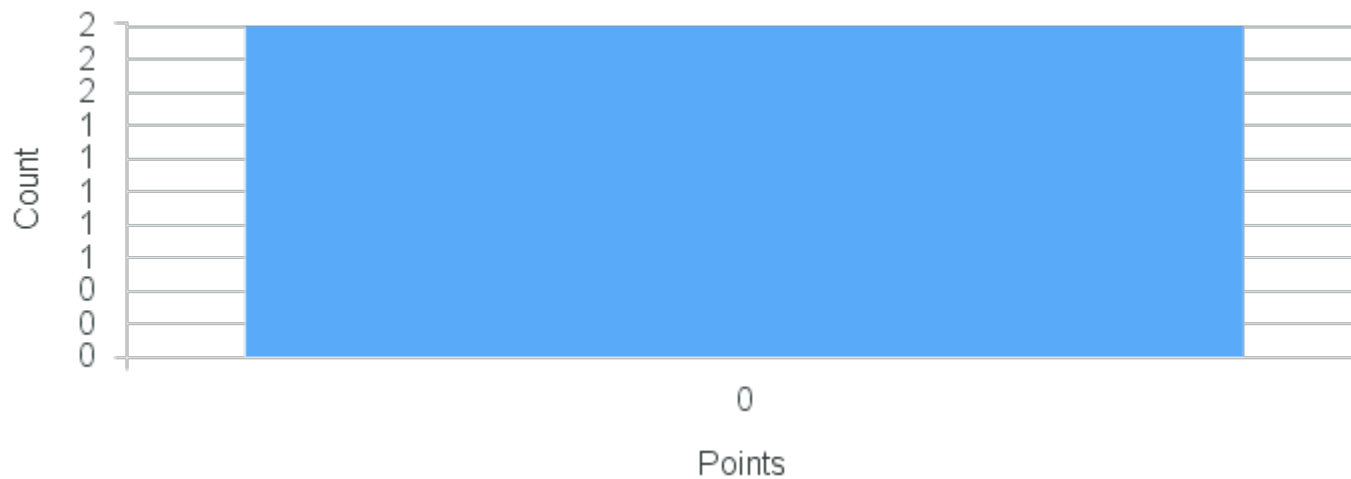

Course Point Distribution for Spring 2020

CRN: 20788

Course ID: CH304 Cross List:
8811

Limit: 25

Mentored Research in Organic Chemistry

Demand: 2

Waitlisted: 0

Department: Chemistry &
Biochemistry

Term	Block(s)	CRN	Course ID	See Also	Course Limit	Course Demand	Count	Points
Spring 2020	8	20788	CH304 8811		25	2	2	0