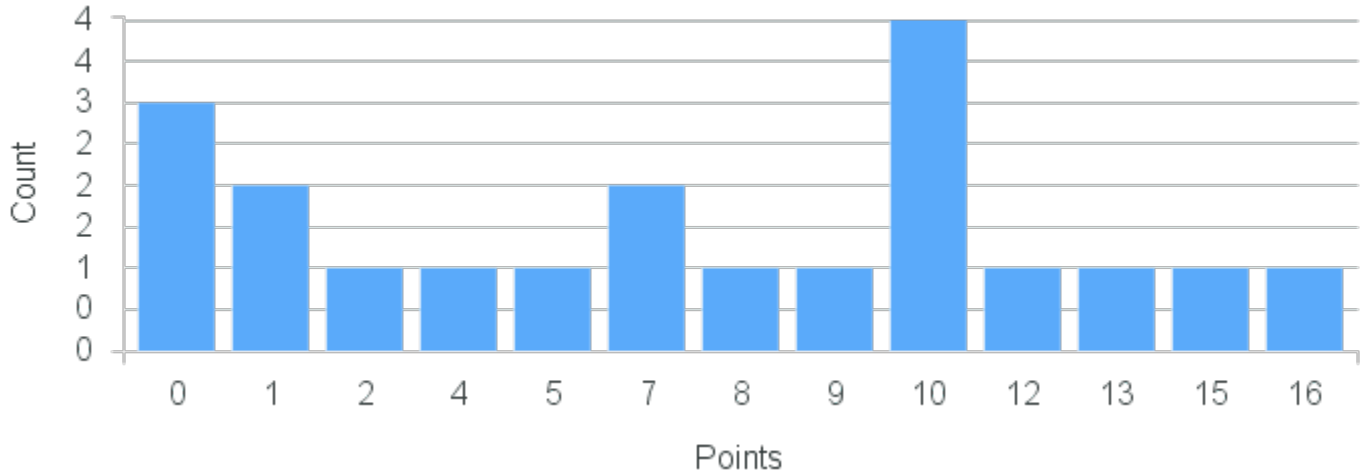

Course Point Distribution for Spring 2020

CRN: 20254

Course ID: EV145 Cross List:
6611

Limit: 25

Environment and Society

Demand: 20

Waitlisted: 0

Department: Environmental
Science