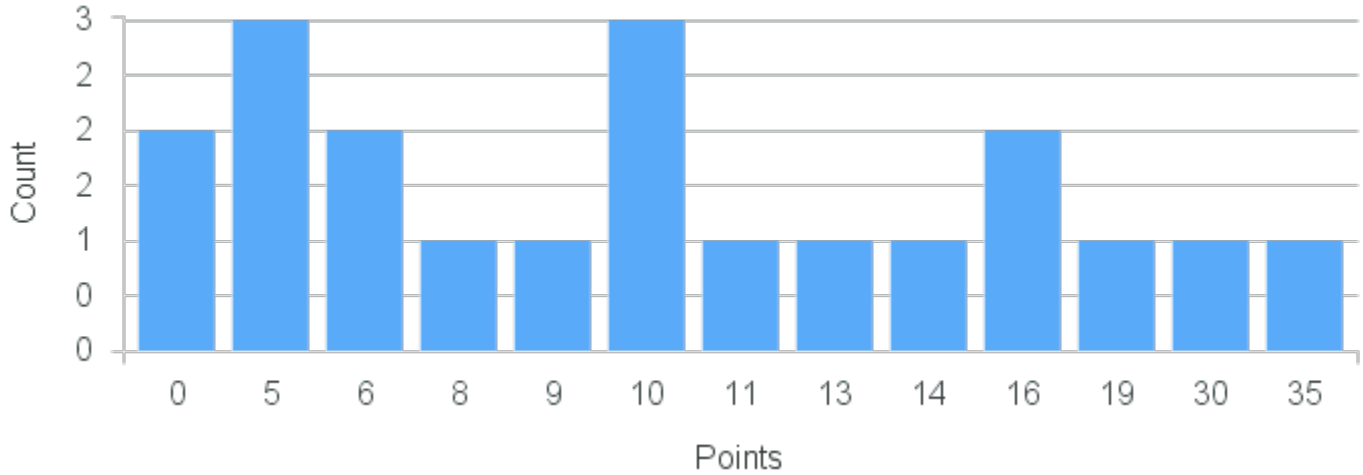

Course Point Distribution for Spring 2020

CRN: 20256

Course ID: EV260 Cross List: PS203 5511
5511

Limit: 25

Topics in Environmental Social Sciences: Nature and Urbanization in the Front Range

Demand: 20

Waitlisted: 0

Department: Environmental
Science

Term	Block(s)	CRN	Course ID	See Also	Course Limit	Course Demand	Count	Points
Spring 2020	5	20256	EV260 5511	PS203 5511	25	20	1	35
Spring 2020	5	20256	EV260 5511	PS203 5511	25	20	1	30
Spring 2020	5	20256	EV260 5511	PS203 5511	25	20	1	19
Spring 2020	5	20256	EV260 5511	PS203 5511	25	20	2	16
Spring 2020	5	20256	EV260 5511	PS203 5511	25	20	1	14
Spring 2020	5	20256	EV260 5511	PS203 5511	25	20	1	13
Spring 2020	5	20256	EV260 5511	PS203 5511	25	20	1	11
Spring 2020	5	20256	EV260 5511	PS203 5511	25	20	3	10
Spring 2020	5	20256	EV260 5511	PS203 5511	25	20	1	9
Spring 2020	5	20256	EV260 5511	PS203 5511	25	20	1	8
Spring 2020	5	20256	EV260 5511	PS203 5511	25	20	2	6
Spring 2020	5	20256	EV260 5511	PS203 5511	25	20	3	5
Spring 2020	5	20256	EV260 5511	PS203 5511	25	20	2	0