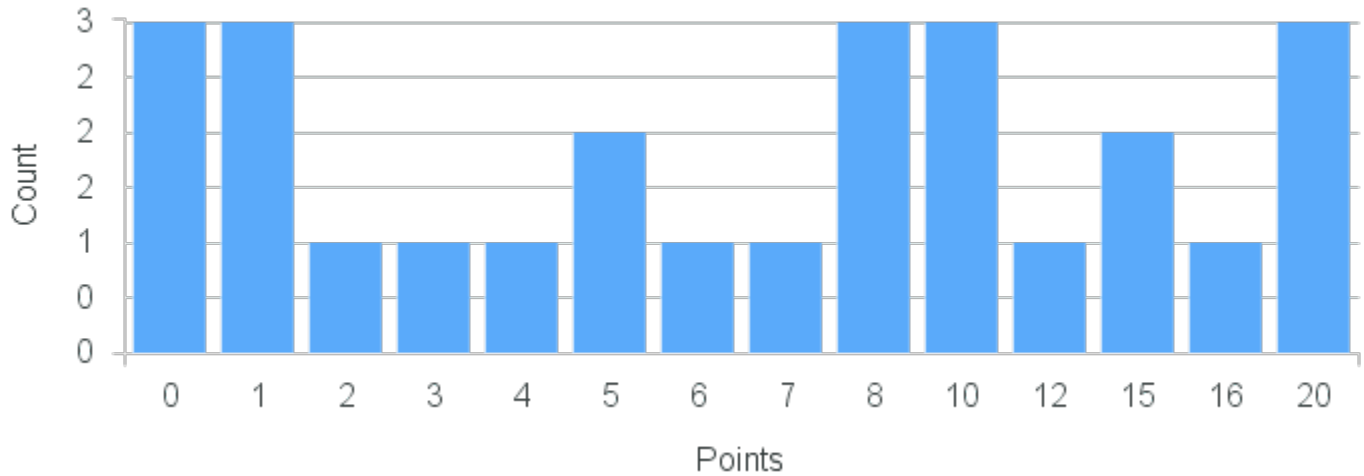

Course Point Distribution for Spring 2020

CRN: 20725

Course ID: MU155 Cross List:
8811

Limit: 25

Introduction to Jazz

Demand: 26

Waitlisted: 1

Department: Music

Min Points: 0

Term	Block(s)	CRN	Course ID	See Also	Course Limit	Course Demand	Count	Points
Spring 2020	8	20725	MU155 8811		25	26	3	20
Spring 2020	8	20725	MU155 8811		25	26	1	16
Spring 2020	8	20725	MU155 8811		25	26	2	15
Spring 2020	8	20725	MU155 8811		25	26	1	12
Spring 2020	8	20725	MU155 8811		25	26	3	10
Spring 2020	8	20725	MU155 8811		25	26	3	8
Spring 2020	8	20725	MU155 8811		25	26	1	7
Spring 2020	8	20725	MU155 8811		25	26	1	6
Spring 2020	8	20725	MU155 8811		25	26	2	5
Spring 2020	8	20725	MU155 8811		25	26	1	4
Spring 2020	8	20725	MU155 8811		25	26	1	3
Spring 2020	8	20725	MU155 8811		25	26	1	2
Spring 2020	8	20725	MU155 8811		25	26	3	1
Spring 2020	8	20725	MU155 8811		25	26	3	0