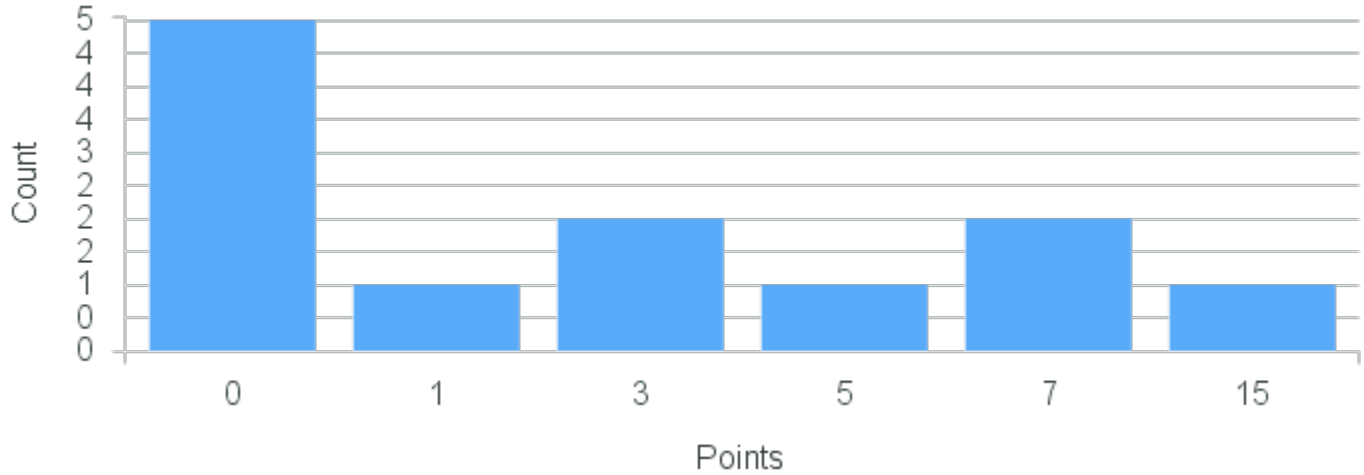

Course Point Distribution for Spring 2020

CRN: 20236

Course ID: PY426 Cross List:
5511

Limit: 25

Sport Psychology

Demand: 12

Waitlisted: 0

Department: Psychology