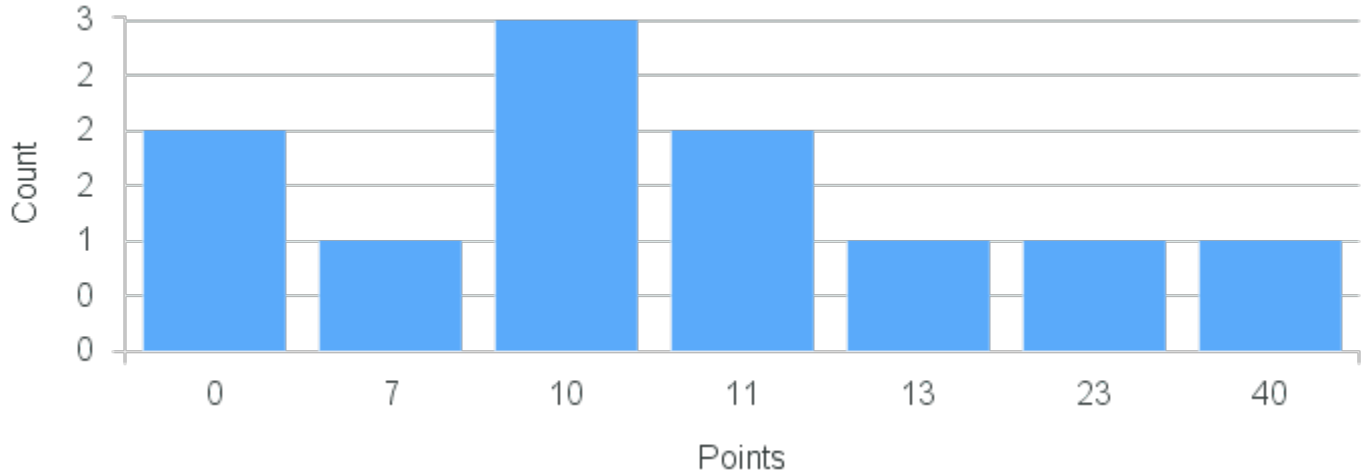

Course Point Distribution for Spring 2020

CRN: 20850

Course ID: PS344 Cross List:
7711

Limit: 25

Realism and Idealism in Political Philosophy

Demand: 11

Waitlisted: 0

Department: Political Science

Term	Block(s)	CRN	Course ID	See Also	Course Limit	Course Demand	Count	Points
Spring 2020	7	20850	PS344 7711		25	11	1	40
Spring 2020	7	20850	PS344 7711		25	11	1	23
Spring 2020	7	20850	PS344 7711		25	11	1	13
Spring 2020	7	20850	PS344 7711		25	11	2	11
Spring 2020	7	20850	PS344 7711		25	11	3	10
Spring 2020	7	20850	PS344 7711		25	11	1	7
Spring 2020	7	20850	PS344 7711		25	11	2	0