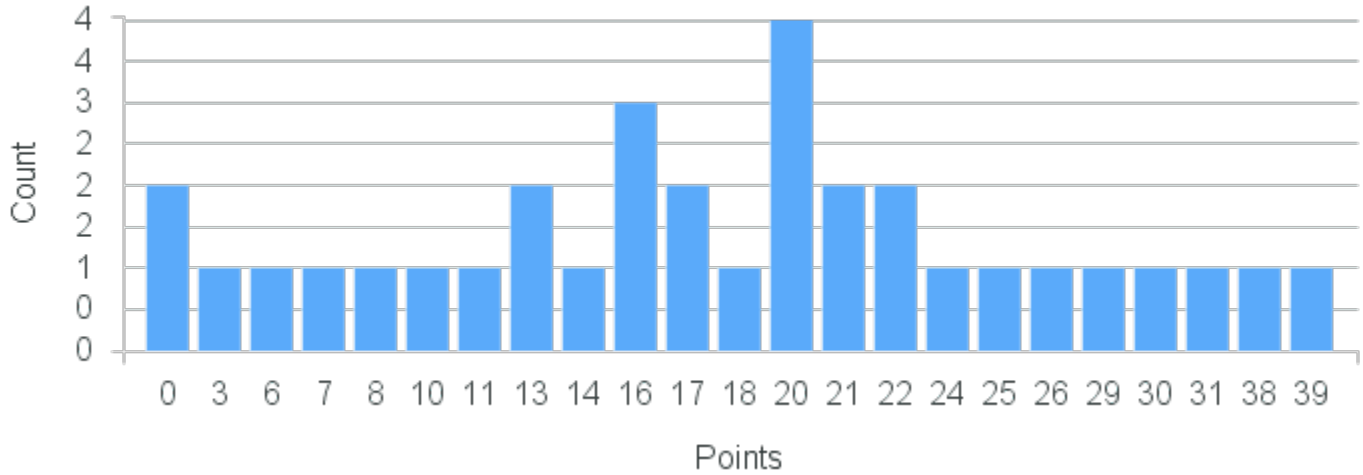

Course Point Distribution for Spring 2020

CRN: 20360

Course ID: HK204 Cross List:
7711

Limit: 35

Introduction to Human Anatomy

Demand: 33

Waitlisted: 0

Department: Human Biology and
Kinesiology