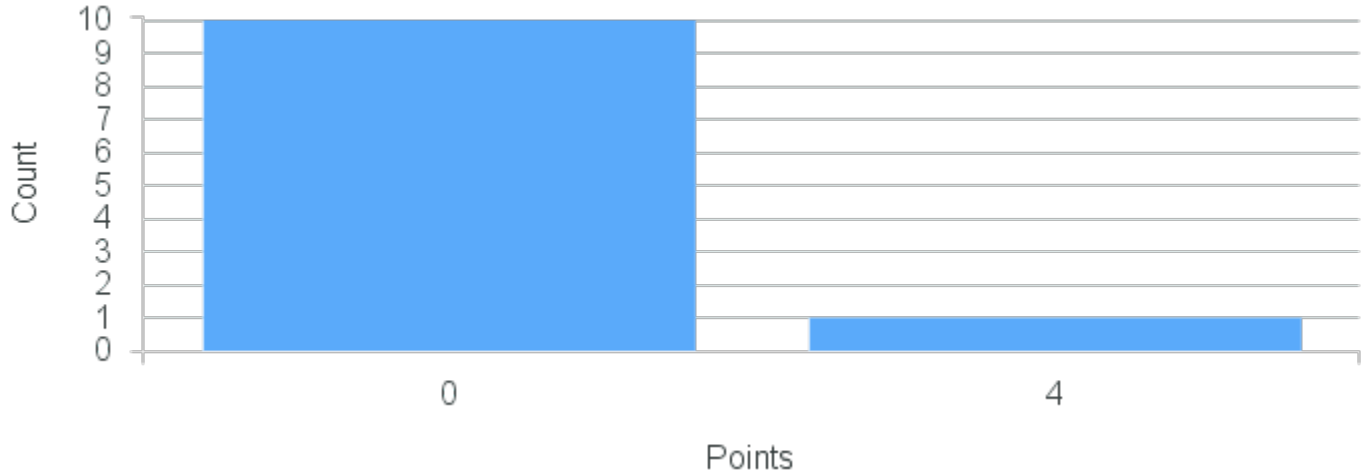

CRN: 20321

Course ID: GY315 Cross List:
7711

Limit: 25

Structural Geology

Demand: 11

Waitlisted: 0

Department: Geology

Term	Block(s)	CRN	Course ID	See Also	Course Limit	Course Demand	Count	Points
Spring 2020	7	20321	GY315 7711		25	11	1	4
Spring 2020	7	20321	GY315 7711		25	11	10	0