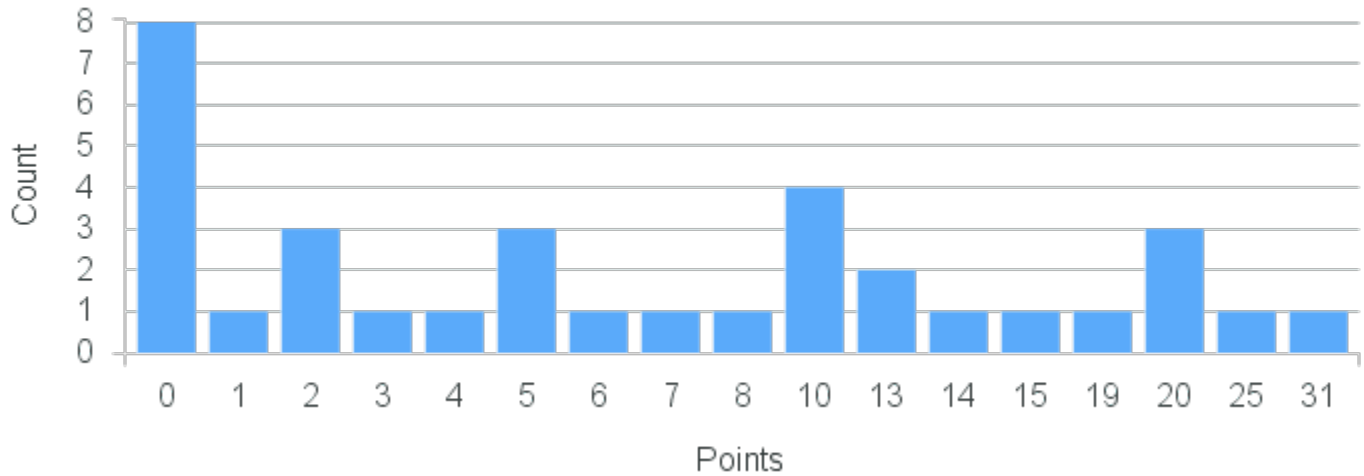

Course Point Distribution for Spring 2020

CRN: 20311

Course ID: AN242 Cross List: RM242 6611,SW200 6611
6611

Limit: 25

The Anthropology of Food

Demand: 34

Waitlisted: 9

Department: Anthropology

Min Points: 2

Term	Block(s)	CRN	Course ID	See Also	Course Limit	Course Demand	Count	Points
Spring 2020	6	20311	AN242 6611	RM242 6611,SW200 6611	25	34	1	31
Spring 2020	6	20311	AN242 6611	RM242 6611,SW200 6611	25	34	1	25
Spring 2020	6	20311	AN242 6611	RM242 6611,SW200 6611	25	34	3	20
Spring 2020	6	20311	AN242 6611	RM242 6611,SW200 6611	25	34	1	19
Spring 2020	6	20311	AN242 6611	RM242 6611,SW200 6611	25	34	1	15
Spring 2020	6	20311	AN242 6611	RM242 6611,SW200 6611	25	34	1	14
Spring 2020	6	20311	AN242 6611	RM242 6611,SW200 6611	25	34	2	13
Spring 2020	6	20311	AN242 6611	RM242 6611,SW200 6611	25	34	4	10
Spring 2020	6	20311	AN242 6611	RM242 6611,SW200 6611	25	34	1	8
Spring 2020	6	20311	AN242 6611	RM242 6611,SW200 6611	25	34	1	7
Spring 2020	6	20311	AN242 6611	RM242 6611,SW200 6611	25	34	1	6
Spring 2020	6	20311	AN242 6611	RM242 6611,SW200 6611	25	34	3	5
Spring 2020	6	20311	AN242 6611	RM242 6611,SW200 6611	25	34	1	4
Spring 2020	6	20311	AN242 6611	RM242 6611,SW200 6611	25	34	1	3