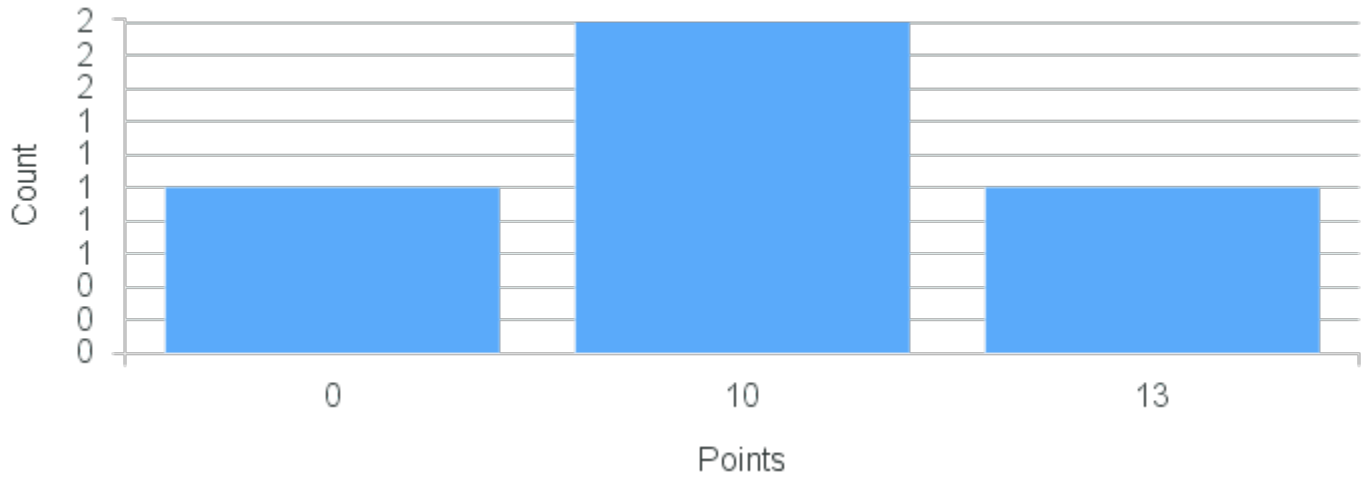

Course Point Distribution for Spring 2020

CRN: 20802

Course ID: MU228 Cross List:
5521

Limit: 25

Tpcs in Music Spring Semester): History of Popular Music: Hearing Race, Gender, and Class in Popular

Demand: 4

Waitlisted: 0

Department: Music

Term	Block(s)	CRN	Course ID	See Also	Course Limit	Course Demand	Count	Points
Spring 2020	5	20802	MU228 5521		25	4	1	13
Spring 2020	5	20802	MU228 5521		25	4	2	10
Spring 2020	5	20802	MU228 5521		25	4	1	0