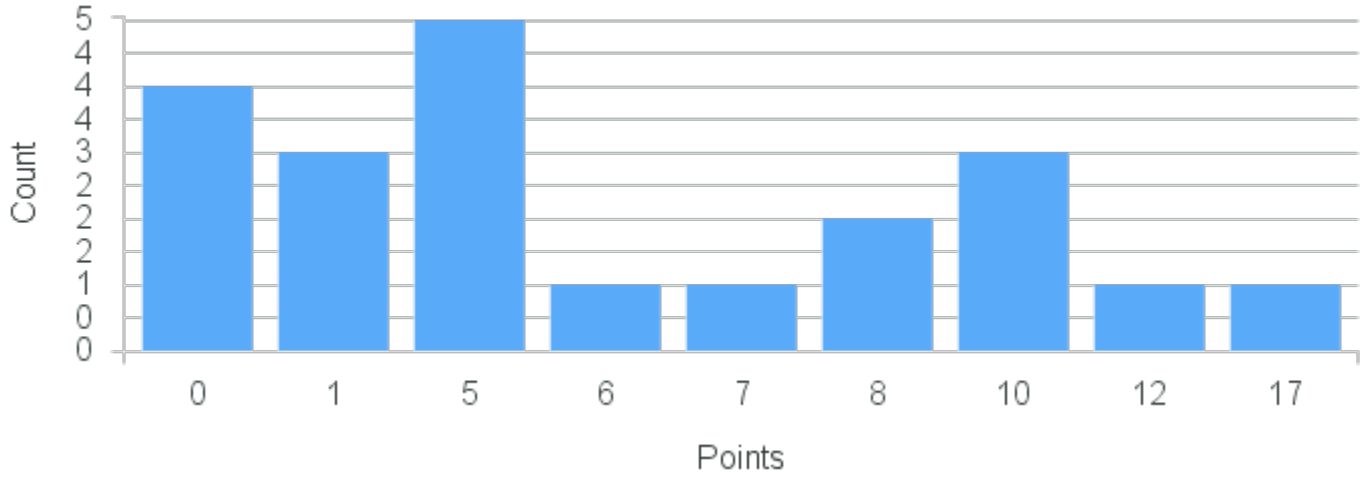

Course Point Distribution for Spring 2020

CRN: 20407

Course ID: FM101 Cross List:
7711

Limit: 30

Introduction to Film Studies

Demand: 21

Waitlisted: 0

Department: Film and New Media
Studies

Term	Block(s)	CRN	Course ID	See Also	Course Limit	Course Demand	Count	Points
Spring 2020	7	20407	FM101 7711		30	21	1	17
Spring 2020	7	20407	FM101 7711		30	21	1	12
Spring 2020	7	20407	FM101 7711		30	21	3	10
Spring 2020	7	20407	FM101 7711		30	21	2	8
Spring 2020	7	20407	FM101 7711		30	21	1	7
Spring 2020	7	20407	FM101 7711		30	21	1	6
Spring 2020	7	20407	FM101 7711		30	21	5	5
Spring 2020	7	20407	FM101 7711		30	21	3	1
Spring 2020	7	20407	FM101 7711		30	21	4	0