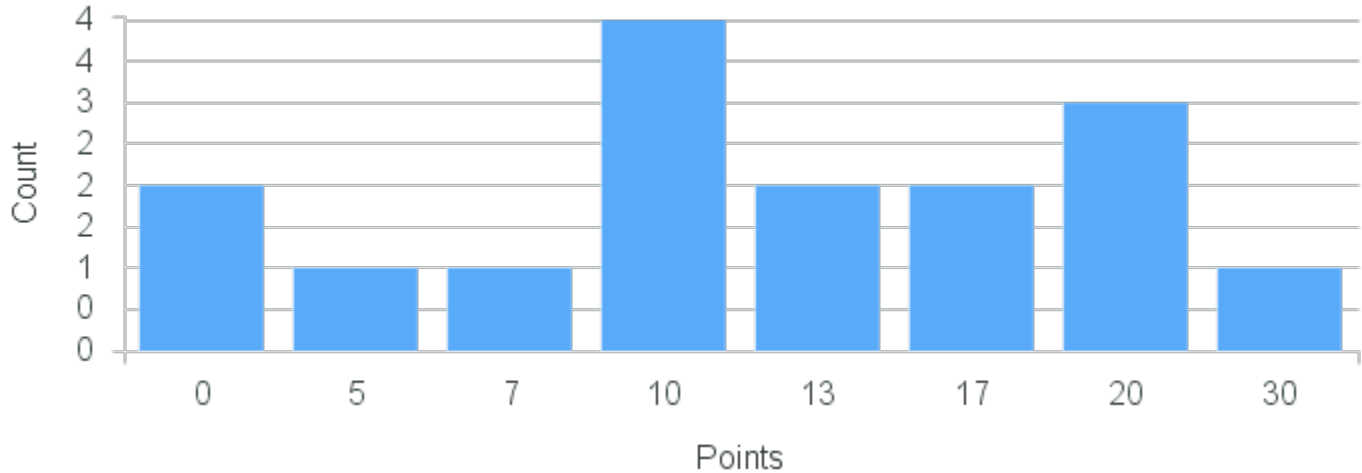

Course Point Distribution for Spring 2020

CRN: 20275

Course ID: PS319 Cross List:
7711

Limit: 25

Ideology in the United States

Demand: 16

Waitlisted: 0

Department: Political Science