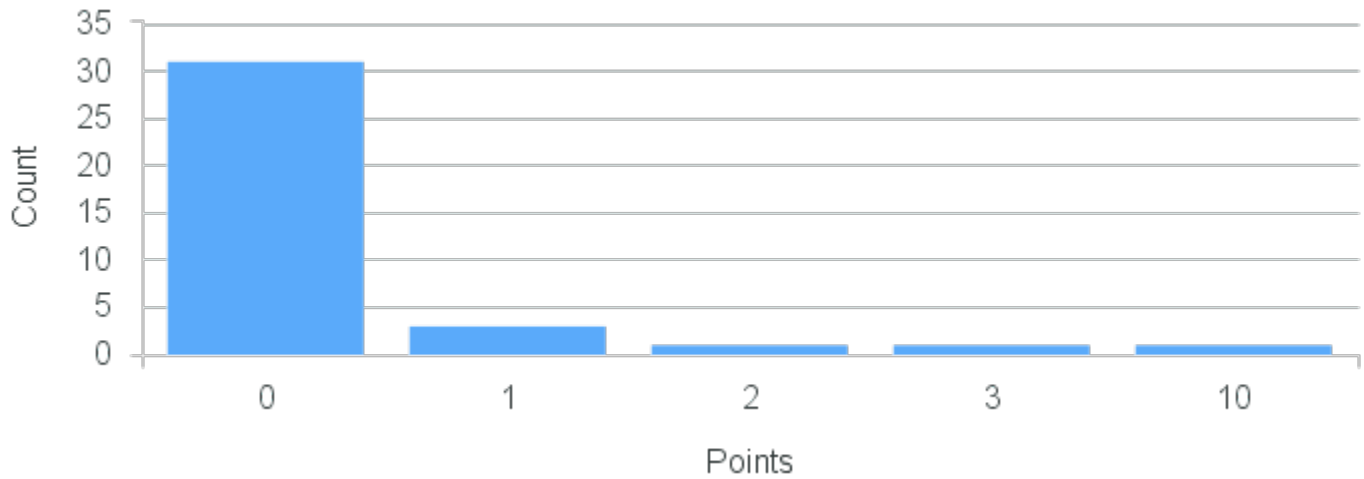

Course Point Distribution for Spring 2020

CRN: 20965

Course ID: GS391 Cross List:
7711

Limit: 200

Senior Thesis/Ind. Study Course

Demand: 37

Waitlisted: 0

Department: Non-Departmental
Studies

Term	Block(s)	CRN	Course ID	See Also	Course Limit	Course Demand	Count	Points
Spring 2020	7	20965	GS391 7711		200	37	1	10
Spring 2020	7	20965	GS391 7711		200	37	1	3
Spring 2020	7	20965	GS391 7711		200	37	1	2
Spring 2020	7	20965	GS391 7711		200	37	3	1
Spring 2020	7	20965	GS391 7711		200	37	31	0