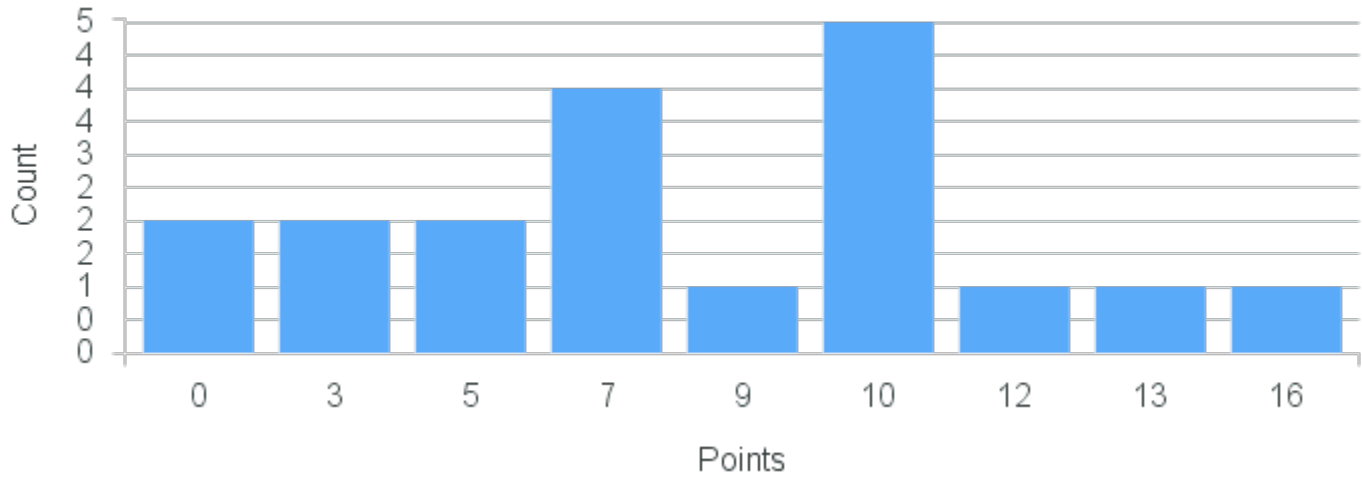

Course Point Distribution for Spring 2020

CRN: 20829

Course ID: MA325 Cross List:
8811

Limit: 25

Graph Theory

Demand: 19

Waitlisted: 0

Department: Mathematics &
Computer Science