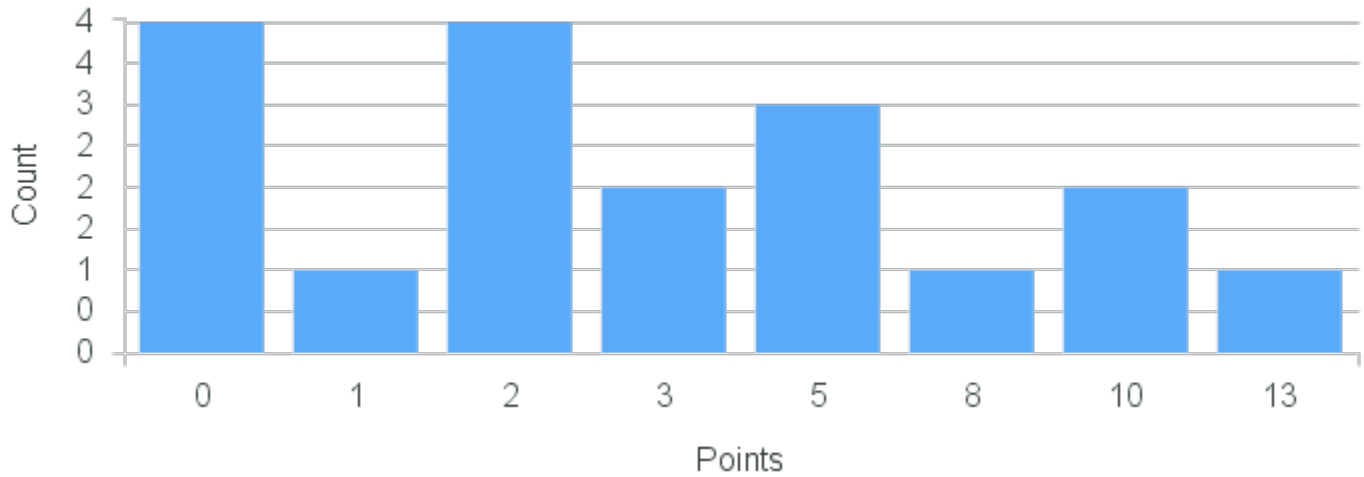

Course Point Distribution for Spring 2020

CRN: 20118

Course ID: SP305 Cross List:
6611

Limit: 15

Cultural Context and Written Expression

Demand: 18

Waitlisted: 3

Department: Romance
Languages

Min Points: 0

Term	Block(s)	CRN	Course ID	See Also	Course Limit	Course Demand	Count	Points
Spring 2020	6	20118	SP305 6611		15	18	1	13
Spring 2020	6	20118	SP305 6611		15	18	2	10
Spring 2020	6	20118	SP305 6611		15	18	1	8
Spring 2020	6	20118	SP305 6611		15	18	3	5
Spring 2020	6	20118	SP305 6611		15	18	2	3
Spring 2020	6	20118	SP305 6611		15	18	4	2
Spring 2020	6	20118	SP305 6611		15	18	1	1
Spring 2020	6	20118	SP305 6611		15	18	4	0