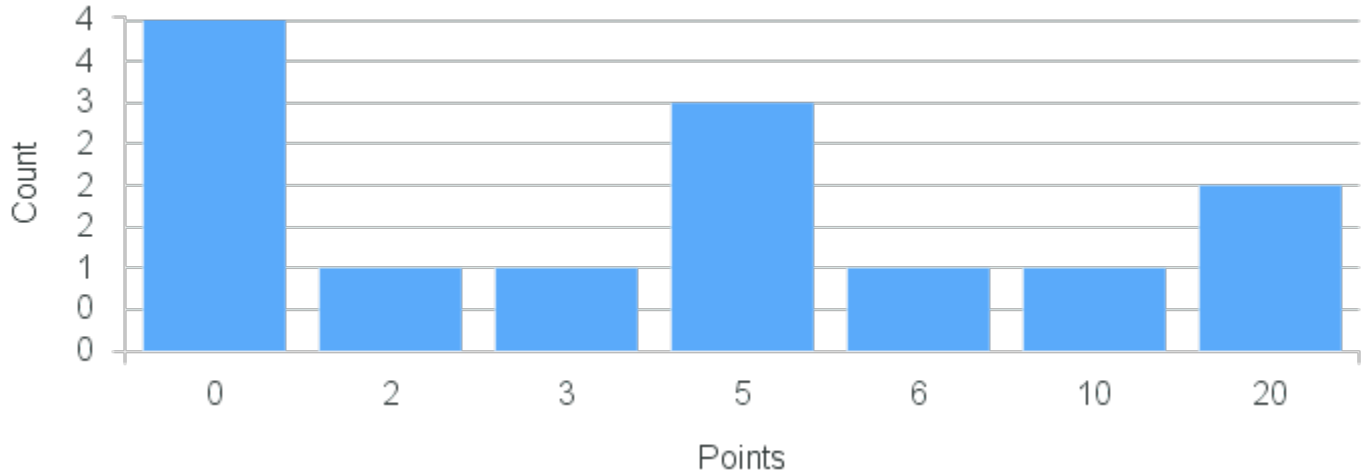

Course Point Distribution for Spring 2020

CRN: 20934

Course ID: AH203 Cross List: FG203 7711
7711

Limit: 25

Women in Art

Demand: 13

Waitlisted: 0

Department: Art

Term	Block(s)	CRN	Course ID	See Also	Course Limit	Course Demand	Count	Points
Spring 2020	7	20934	AH203 7711	FG203 7711	25	13	2	20
Spring 2020	7	20934	AH203 7711	FG203 7711	25	13	1	10
Spring 2020	7	20934	AH203 7711	FG203 7711	25	13	1	6
Spring 2020	7	20934	AH203 7711	FG203 7711	25	13	3	5
Spring 2020	7	20934	AH203 7711	FG203 7711	25	13	1	3
Spring 2020	7	20934	AH203 7711	FG203 7711	25	13	1	2
Spring 2020	7	20934	AH203 7711	FG203 7711	25	13	4	0