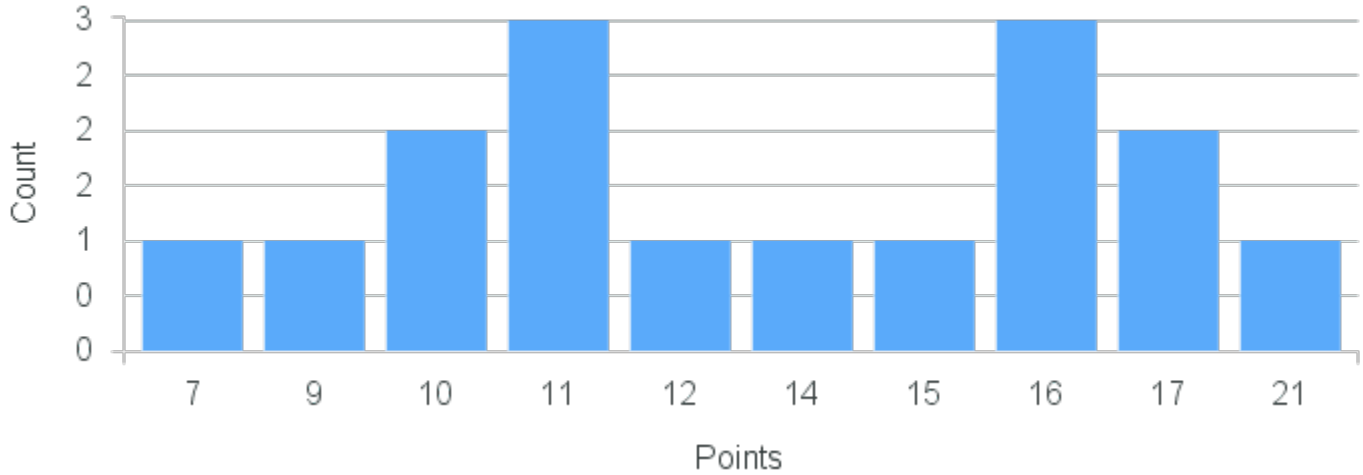

Course Point Distribution for Spring 2020

CRN: 20506

Course ID: EC302 Cross List:
8811

Limit: 25

Macroeconomic Theory II

Demand: 16

Waitlisted: 0

Department: Economics &
Business

Term	Block(s)	CRN	Course ID	See Also	Course Limit	Course Demand	Count	Points
Spring 2020	8	20506	EC302 8811		25	16	1	21
Spring 2020	8	20506	EC302 8811		25	16	2	17
Spring 2020	8	20506	EC302 8811		25	16	3	16
Spring 2020	8	20506	EC302 8811		25	16	1	15
Spring 2020	8	20506	EC302 8811		25	16	1	14
Spring 2020	8	20506	EC302 8811		25	16	1	12
Spring 2020	8	20506	EC302 8811		25	16	3	11
Spring 2020	8	20506	EC302 8811		25	16	2	10
Spring 2020	8	20506	EC302 8811		25	16	1	9
Spring 2020	8	20506	EC302 8811		25	16	1	7