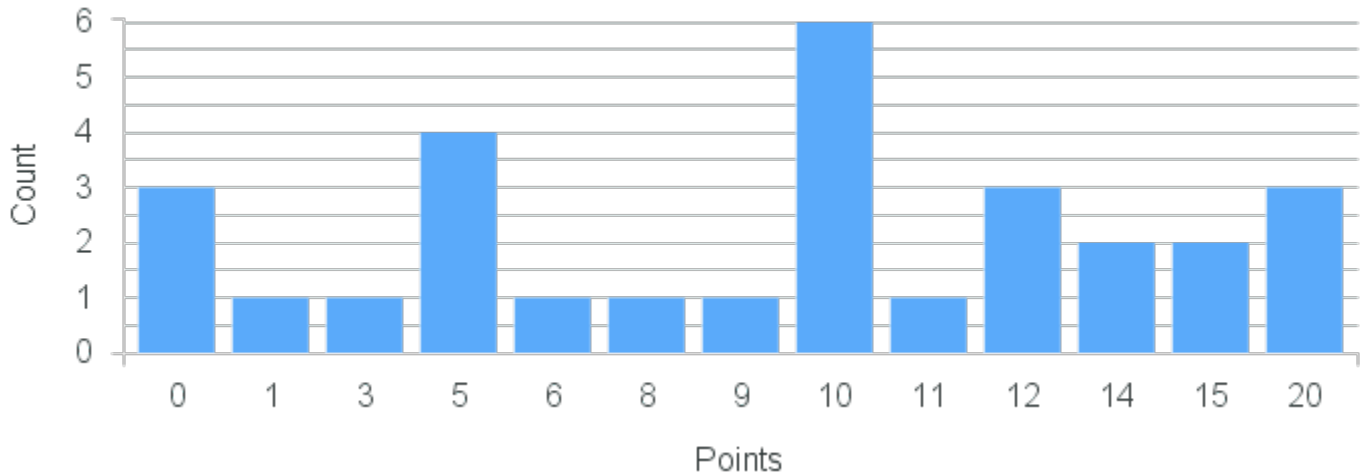

Course Point Distribution for Spring 2020

CRN: 20278

Course ID: PS326 Cross List:
8811

Limit: 25

Race and the Judicial Process

Demand: 29

Waitlisted: 4

Department: Political Science

Min Points: 3

Term	Block(s)	CRN	Course ID	See Also	Course Limit	Course Demand	Count	Points
Spring 2020	8	20278	PS326 8811		25	29	3	20
Spring 2020	8	20278	PS326 8811		25	29	2	15
Spring 2020	8	20278	PS326 8811		25	29	2	14
Spring 2020	8	20278	PS326 8811		25	29	3	12
Spring 2020	8	20278	PS326 8811		25	29	1	11
Spring 2020	8	20278	PS326 8811		25	29	6	10
Spring 2020	8	20278	PS326 8811		25	29	1	9
Spring 2020	8	20278	PS326 8811		25	29	1	8
Spring 2020	8	20278	PS326 8811		25	29	1	6
Spring 2020	8	20278	PS326 8811		25	29	4	5
Spring 2020	8	20278	PS326 8811		25	29	1	3
Spring 2020	8	20278	PS326 8811		25	29	1	1
Spring 2020	8	20278	PS326 8811		25	29	3	0