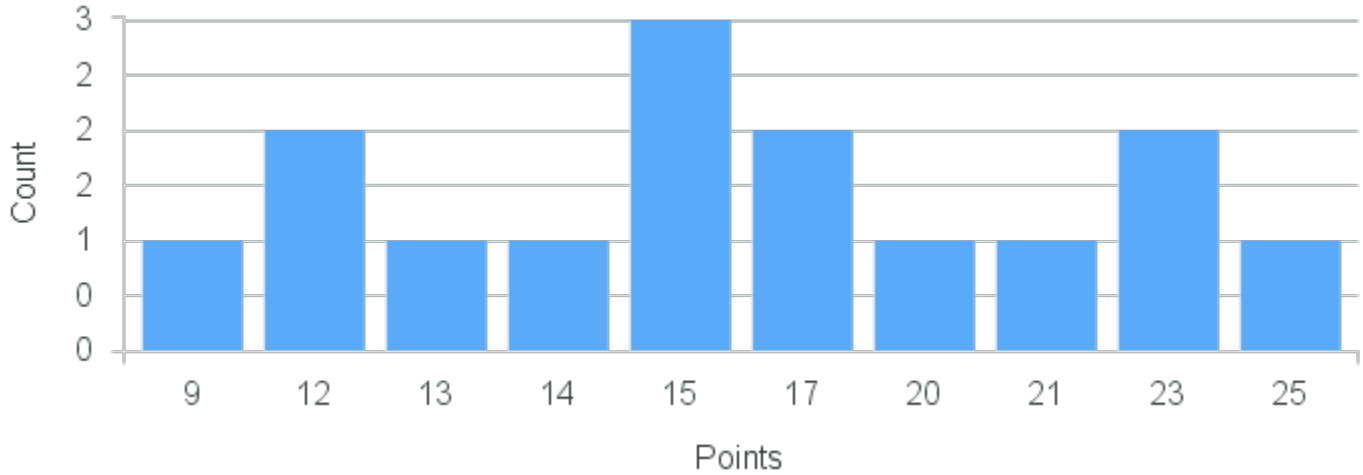

Course Point Distribution for Spring 2020

CRN: 20361

Course ID: HK321 Cross List:
5511

Limit: 15

Human Physiology

Demand: 15

Waitlisted: 0

Department: Human Biology and
Kinesiology

Term	Block(s)	CRN	Course ID	See Also	Course Limit	Course Demand	Count	Points
Spring 2020	5	20361	HK321 5511		15	15	1	25
Spring 2020	5	20361	HK321 5511		15	15	2	23
Spring 2020	5	20361	HK321 5511		15	15	1	21
Spring 2020	5	20361	HK321 5511		15	15	1	20
Spring 2020	5	20361	HK321 5511		15	15	2	17
Spring 2020	5	20361	HK321 5511		15	15	3	15
Spring 2020	5	20361	HK321 5511		15	15	1	14
Spring 2020	5	20361	HK321 5511		15	15	1	13
Spring 2020	5	20361	HK321 5511		15	15	2	12
Spring 2020	5	20361	HK321 5511		15	15	1	9