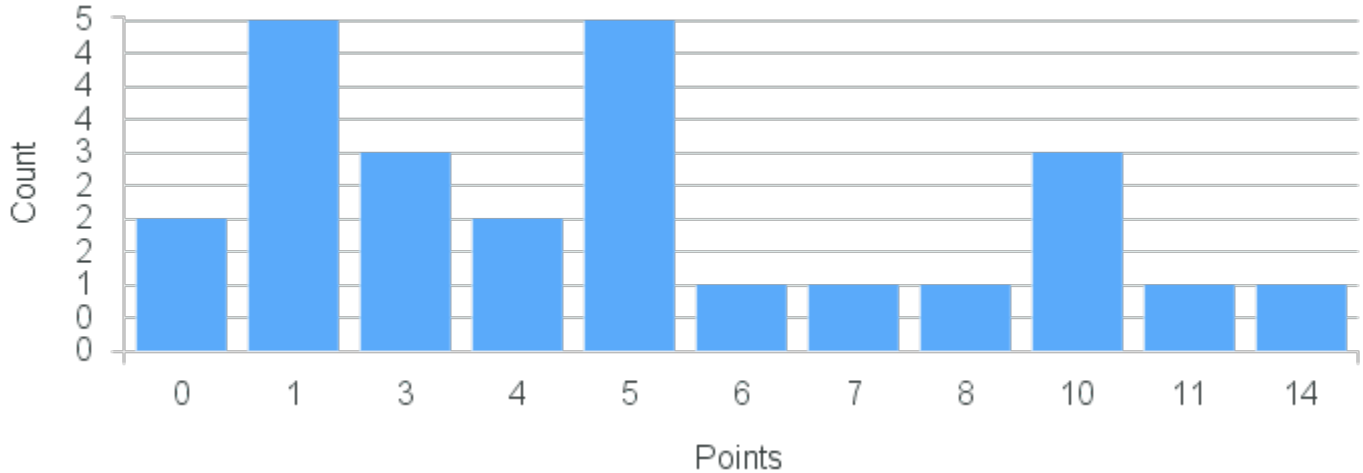

Limit: 25

Learning & Adaptive Behavior

Demand: 25

Waitlisted: 0

Department: Psychology

Term	Block(s)	CRN	Course ID	See Also	Course Limit	Course Demand	Count	Points
Spring 2020	5-6	20724	PY332 5613		25	25	1	14
Spring 2020	5-6	20724	PY332 5613		25	25	1	11
Spring 2020	5-6	20724	PY332 5613		25	25	3	10
Spring 2020	5-6	20724	PY332 5613		25	25	1	8
Spring 2020	5-6	20724	PY332 5613		25	25	1	7
Spring 2020	5-6	20724	PY332 5613		25	25	1	6
Spring 2020	5-6	20724	PY332 5613		25	25	5	5
Spring 2020	5-6	20724	PY332 5613		25	25	2	4
Spring 2020	5-6	20724	PY332 5613		25	25	3	3
Spring 2020	5-6	20724	PY332 5613		25	25	5	1
Spring 2020	5-6	20724	PY332 5613		25	25	2	0