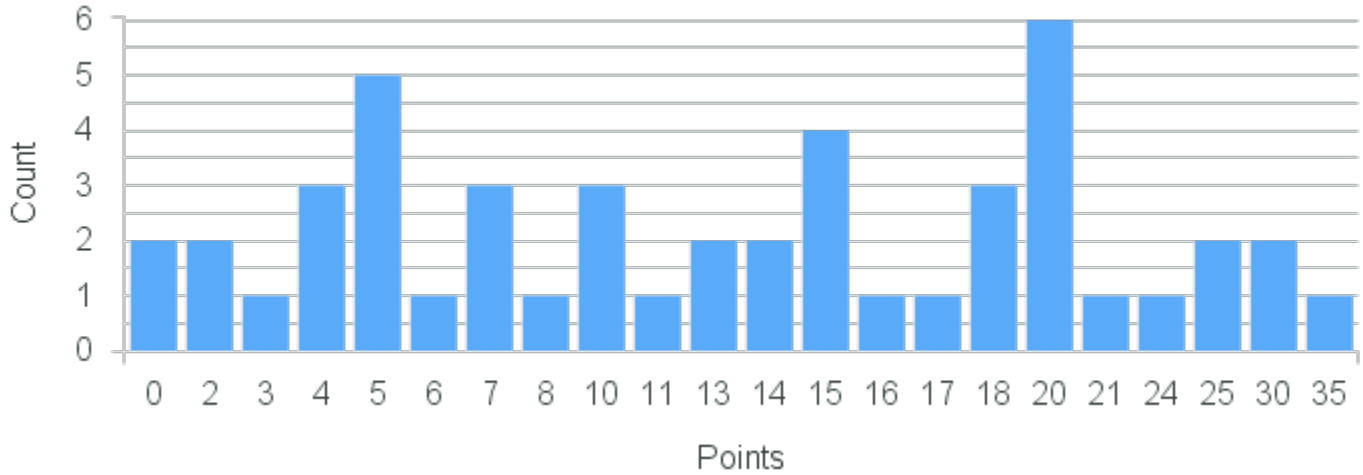

Course Point Distribution for Spring 2020

CRN: 20101

Course ID: SP101 Cross List:
6711

Limit: 25

Elementary Spanish

Demand: 48

Waitlisted: 23

Department: Spanish &
Portuguese

Min Points: 13

Term	Block(s)	CRN	Course ID	See Also	Course Limit	Course Demand	Count	Points
Spring 2020	6-7	20101	SP101 6711		25	48	1	35
Spring 2020	6-7	20101	SP101 6711		25	48	2	30
Spring 2020	6-7	20101	SP101 6711		25	48	2	25
Spring 2020	6-7	20101	SP101 6711		25	48	1	24
Spring 2020	6-7	20101	SP101 6711		25	48	1	21
Spring 2020	6-7	20101	SP101 6711		25	48	6	20
Spring 2020	6-7	20101	SP101 6711		25	48	3	18
Spring 2020	6-7	20101	SP101 6711		25	48	1	17
Spring 2020	6-7	20101	SP101 6711		25	48	1	16
Spring 2020	6-7	20101	SP101 6711		25	48	4	15
Spring 2020	6-7	20101	SP101 6711		25	48	2	14
Spring 2020	6-7	20101	SP101 6711		25	48	2	13
Spring 2020	6-7	20101	SP101 6711		25	48	1	11