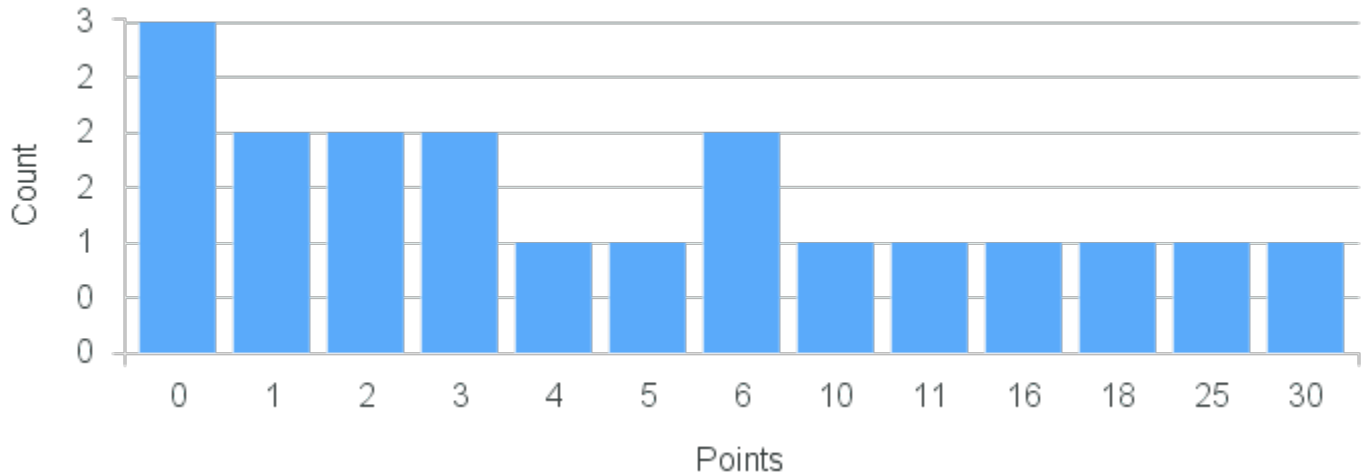

Course Point Distribution for Spring 2020

CRN: 20348

Course ID: RE261 Cross List: PA261 7711,FG206 7721
7711

Limit: 12

Women and Goddesses in Hinduism

Demand: 19

Waitlisted: 7

Department: Religion

Min Points: 3

Term	Block(s)	CRN	Course ID	See Also	Course Limit	Course Demand	Count	Points
Spring 2020	7	20348	RE261 7711	PA261 7711,FG206 7721	12	19	1	30
Spring 2020	7	20348	RE261 7711	PA261 7711,FG206 7721	12	19	1	25
Spring 2020	7	20348	RE261 7711	PA261 7711,FG206 7721	12	19	1	18
Spring 2020	7	20348	RE261 7711	PA261 7711,FG206 7721	12	19	1	16
Spring 2020	7	20348	RE261 7711	PA261 7711,FG206 7721	12	19	1	11
Spring 2020	7	20348	RE261 7711	PA261 7711,FG206 7721	12	19	1	10
Spring 2020	7	20348	RE261 7711	PA261 7711,FG206 7721	12	19	2	6
Spring 2020	7	20348	RE261 7711	PA261 7711,FG206 7721	12	19	1	5
Spring 2020	7	20348	RE261 7711	PA261 7711,FG206 7721	12	19	1	4
Spring 2020	7	20348	RE261 7711	PA261 7711,FG206 7721	12	19	2	3
Spring 2020	7	20348	RE261 7711	PA261 7711,FG206 7721	12	19	2	2
Spring 2020	7	20348	RE261 7711	PA261 7711,FG206 7721	12	19	2	1
Spring 2020	7	20348	RE261 7711	PA261 7711,FG206 7721	12	19	3	0