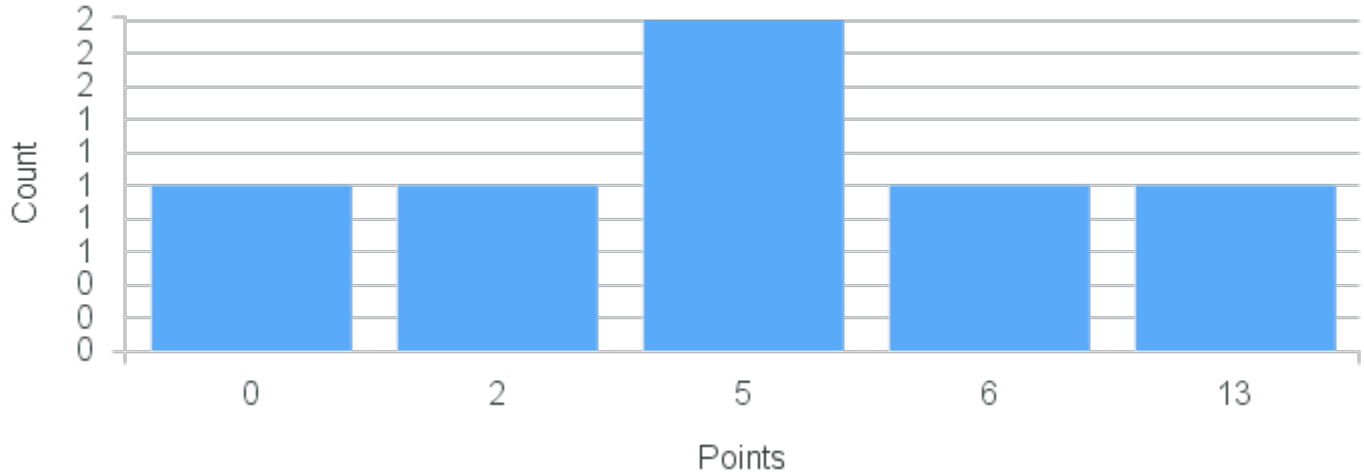

Course Point Distribution for Spring 2020

CRN: 20913

Course ID: ED101 Cross List:
6611

Limit: 25

Introduction to K-12 Classroom Culture

Demand: 6

Waitlisted: 0

Department: Education