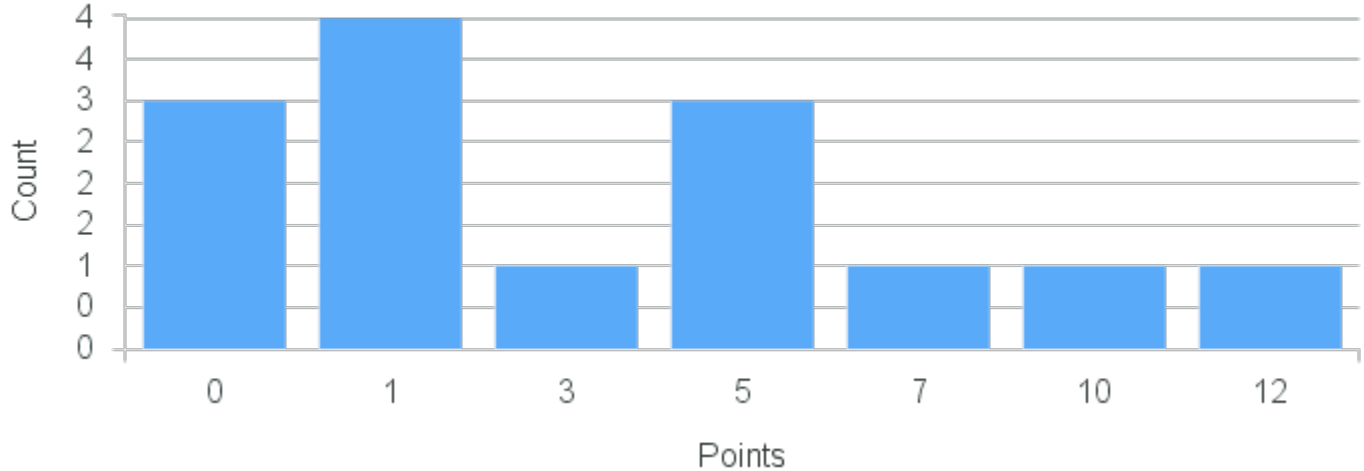

Course Point Distribution for Spring 2020

CRN: 20677

Course ID: MB325 Cross List:
7711

Limit: 25

Molecular and Cellular Immunology

Demand: 14

Waitlisted: 0

Department: Molecular Biology