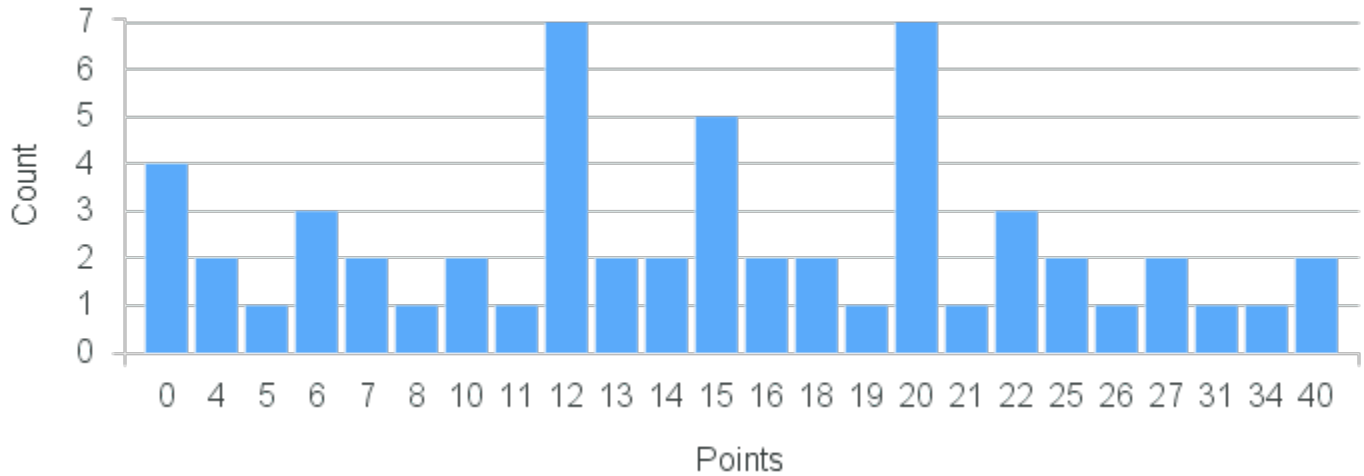

Course Point Distribution for Spring 2020

CRN: 20630

Course ID: HY200 Cross List: RM200 8811
8841

Limit: 25

Topics in History: American Sport and Society

Demand: 57

Waitlisted: 32

Department: History

Min Points: 16

Term	Block(s)	CRN	Course ID	See Also	Course Limit	Course Demand	Count	Points
Spring 2020	8	20630	HY200 8841	RM200 8811	25	57	2	40
Spring 2020	8	20630	HY200 8841	RM200 8811	25	57	1	34
Spring 2020	8	20630	HY200 8841	RM200 8811	25	57	1	31
Spring 2020	8	20630	HY200 8841	RM200 8811	25	57	2	27
Spring 2020	8	20630	HY200 8841	RM200 8811	25	57	1	26
Spring 2020	8	20630	HY200 8841	RM200 8811	25	57	2	25
Spring 2020	8	20630	HY200 8841	RM200 8811	25	57	3	22
Spring 2020	8	20630	HY200 8841	RM200 8811	25	57	1	21
Spring 2020	8	20630	HY200 8841	RM200 8811	25	57	7	20
Spring 2020	8	20630	HY200 8841	RM200 8811	25	57	1	19
Spring 2020	8	20630	HY200 8841	RM200 8811	25	57	2	18
Spring 2020	8	20630	HY200 8841	RM200 8811	25	57	2	16
Spring 2020	8	20630	HY200 8841	RM200 8811	25	57	5	15
Spring 2020	8	20630	HY200 8841	RM200 8811	25	57	2	14