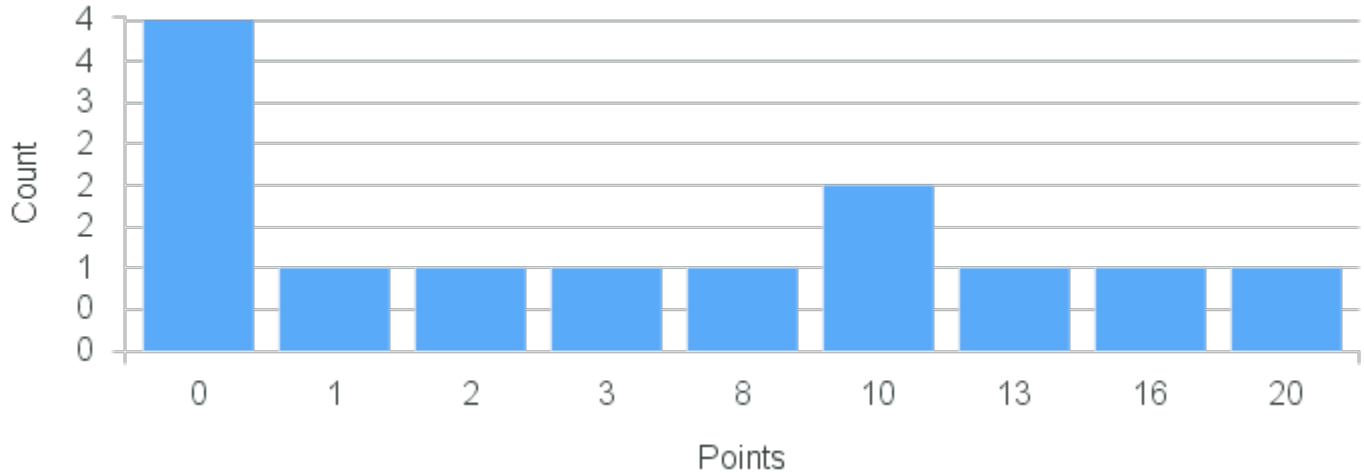

Course Point Distribution for Spring 2020

CRN: 20471

Course ID: SO229 Cross List:
8811

Limit: 25

Sociological Research Design

Demand: 13

Waitlisted: 0

Department: Sociology