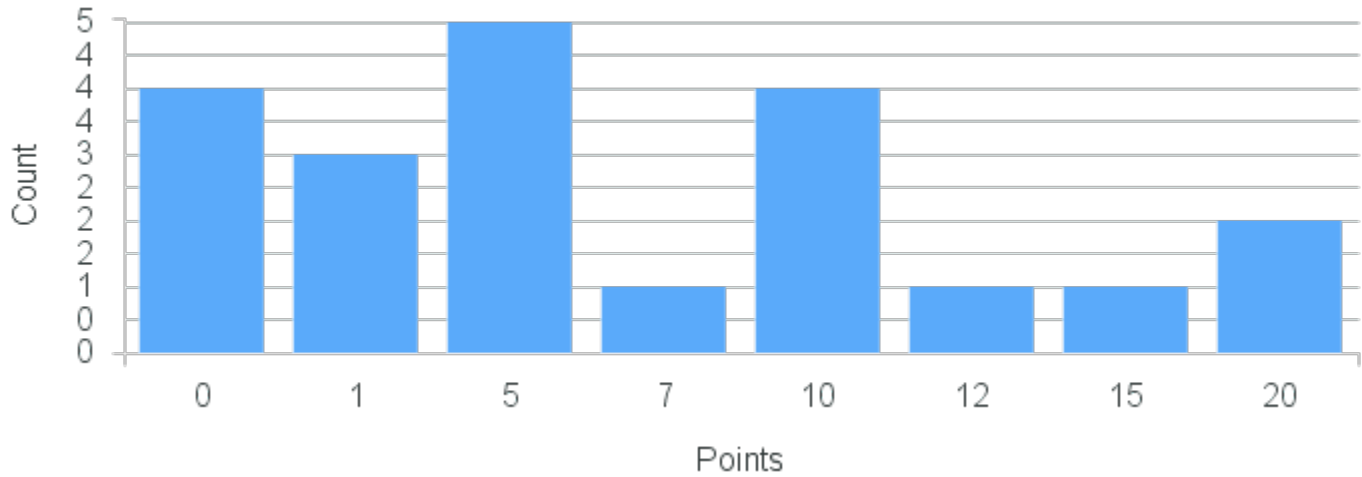

Course Point Distribution for Spring 2020

CRN: 20131

Course ID: RS200 Cross List: EN280 6611,CO200 6631
6611

Limit: 32

Topics in Russian and Eurasian Studies: Chekhov to Joyce: Inventing the Modern Short Story

Demand: 21

Waitlisted: 0

Department: Non-Departmental
Studies

Term	Block(s)	CRN	Course ID	See Also	Course Limit	Course Demand	Count	Points
Spring 2020	6	20131	RS200 6611	EN280 6611,CO200 6631	32	21	2	20
Spring 2020	6	20131	RS200 6611	EN280 6611,CO200 6631	32	21	1	15
Spring 2020	6	20131	RS200 6611	EN280 6611,CO200 6631	32	21	1	12
Spring 2020	6	20131	RS200 6611	EN280 6611,CO200 6631	32	21	4	10
Spring 2020	6	20131	RS200 6611	EN280 6611,CO200 6631	32	21	1	7
Spring 2020	6	20131	RS200 6611	EN280 6611,CO200 6631	32	21	5	5
Spring 2020	6	20131	RS200 6611	EN280 6611,CO200 6631	32	21	3	1
Spring 2020	6	20131	RS200 6611	EN280 6611,CO200 6631	32	21	4	0