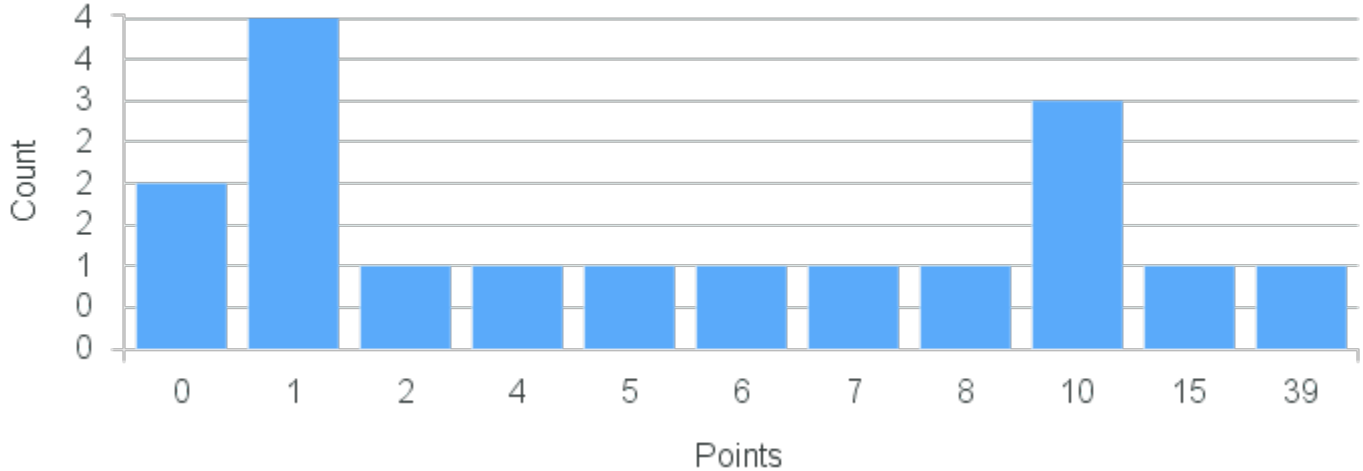

Course Point Distribution for Spring 2020

CRN: 20671

Course ID: MB497 Cross List:
5511

Limit: 25

Senior Capstone in Molecular Biology

Demand: 17

Waitlisted: 0

Department: Molecular Biology