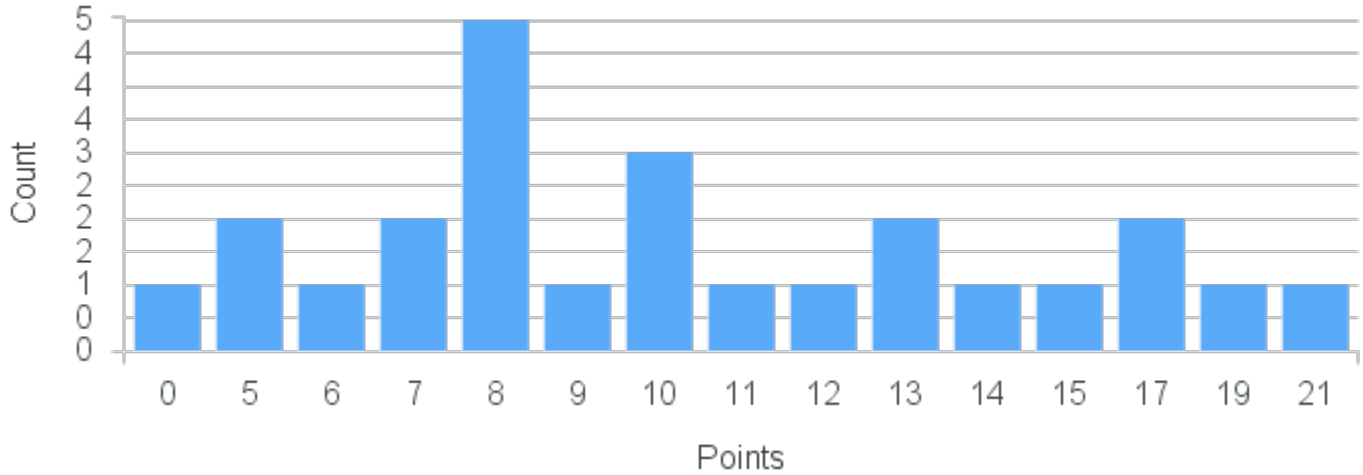

Course Point Distribution for Spring 2020

CRN: 20516

Course ID: EC205 Cross List:
7711

Limit: 45

Principles of Financial Accounting

Demand: 25

Waitlisted: 0

Department: Economics &
Business

Term	Block(s)	CRN	Course ID	See Also	Course Limit	Course Demand	Count	Points
Spring 2020	7	20516	EC205 7711		45	25	1	21
Spring 2020	7	20516	EC205 7711		45	25	1	19
Spring 2020	7	20516	EC205 7711		45	25	2	17
Spring 2020	7	20516	EC205 7711		45	25	1	15
Spring 2020	7	20516	EC205 7711		45	25	1	14
Spring 2020	7	20516	EC205 7711		45	25	2	13
Spring 2020	7	20516	EC205 7711		45	25	1	12
Spring 2020	7	20516	EC205 7711		45	25	1	11
Spring 2020	7	20516	EC205 7711		45	25	3	10
Spring 2020	7	20516	EC205 7711		45	25	1	9
Spring 2020	7	20516	EC205 7711		45	25	5	8
Spring 2020	7	20516	EC205 7711		45	25	2	7
Spring 2020	7	20516	EC205 7711		45	25	1	6