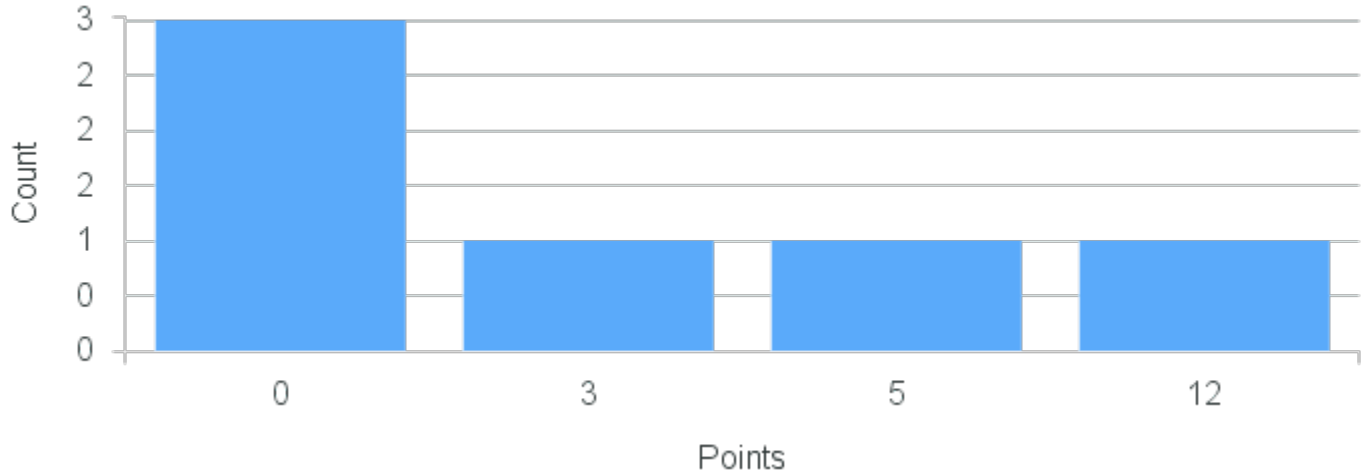

CRN: 20296

Course ID: EN481 Cross List:
6611

Limit: 16

Senior Seminar: Creative Writing Workshop

Demand: 6

Waitlisted: 0

Department: English

Term	Block(s)	CRN	Course ID	See Also	Course Limit	Course Demand	Count	Points
Spring 2020	6	20296	EN481 6611		16	6	1	12
Spring 2020	6	20296	EN481 6611		16	6	1	5
Spring 2020	6	20296	EN481 6611		16	6	1	3
Spring 2020	6	20296	EN481 6611		16	6	3	0