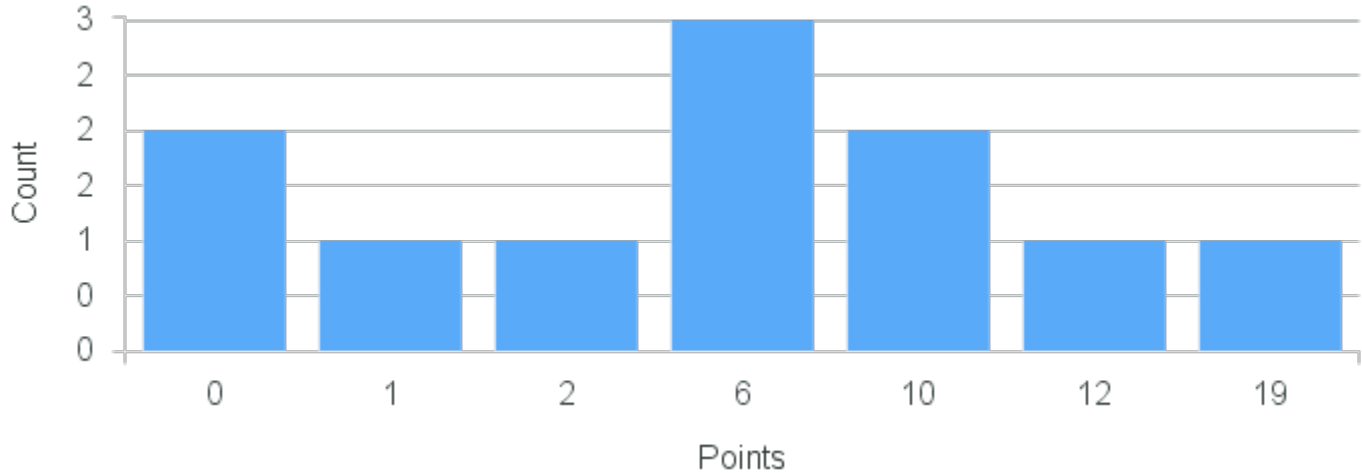

Limit: 16

History of the English Language: Power and Society in Language Change

Demand: 11

Waitlisted: 0

Department: English

Term	Block(s)	CRN	Course ID	See Also	Course Limit	Course Demand	Count	Points
Spring 2020	7	20288	EN302 7711		16	11	1	19
Spring 2020	7	20288	EN302 7711		16	11	1	12
Spring 2020	7	20288	EN302 7711		16	11	2	10
Spring 2020	7	20288	EN302 7711		16	11	3	6
Spring 2020	7	20288	EN302 7711		16	11	1	2
Spring 2020	7	20288	EN302 7711		16	11	1	1
Spring 2020	7	20288	EN302 7711		16	11	2	0