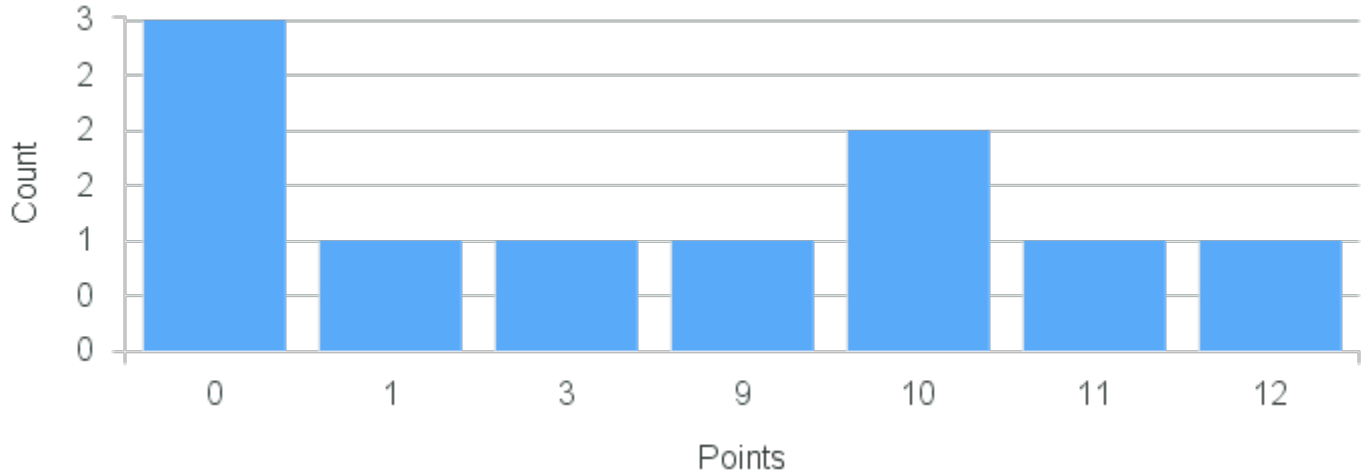

Course Point Distribution for Spring 2020

CRN: 20428

Course ID: PH283 Cross List:
8811

Limit: 25

Latin-American Philosophy

Demand: 10

Waitlisted: 0

Department: Philosophy