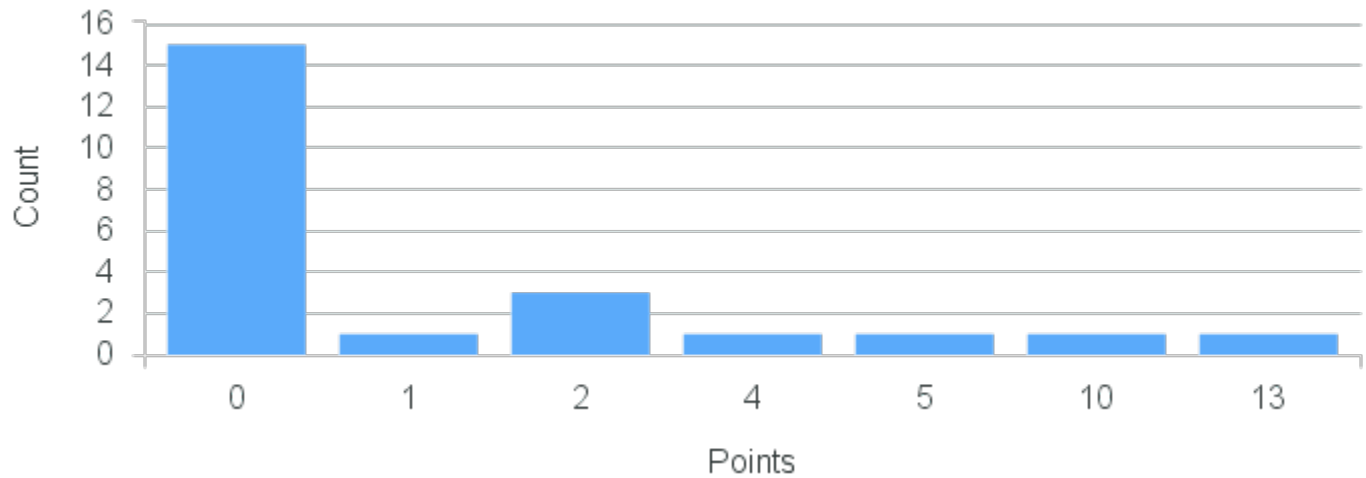

Course Point Distribution for Spring 2020

CRN: 20872

Course ID: PC132 Cross List:
5812

Limit: 12

Observational Astronomy for Amateurs

Demand: 23

Waitlisted: 11

Department: Physics

Min Points: 0

Term	Block(s)	CRN	Course ID	See Also	Course Limit	Course Demand	Count	Points
Spring 2020	5-8	20872	PC132 5812		12	23	1	13
Spring 2020	5-8	20872	PC132 5812		12	23	1	10
Spring 2020	5-8	20872	PC132 5812		12	23	1	5
Spring 2020	5-8	20872	PC132 5812		12	23	1	4
Spring 2020	5-8	20872	PC132 5812		12	23	3	2
Spring 2020	5-8	20872	PC132 5812		12	23	1	1
Spring 2020	5-8	20872	PC132 5812		12	23	15	0