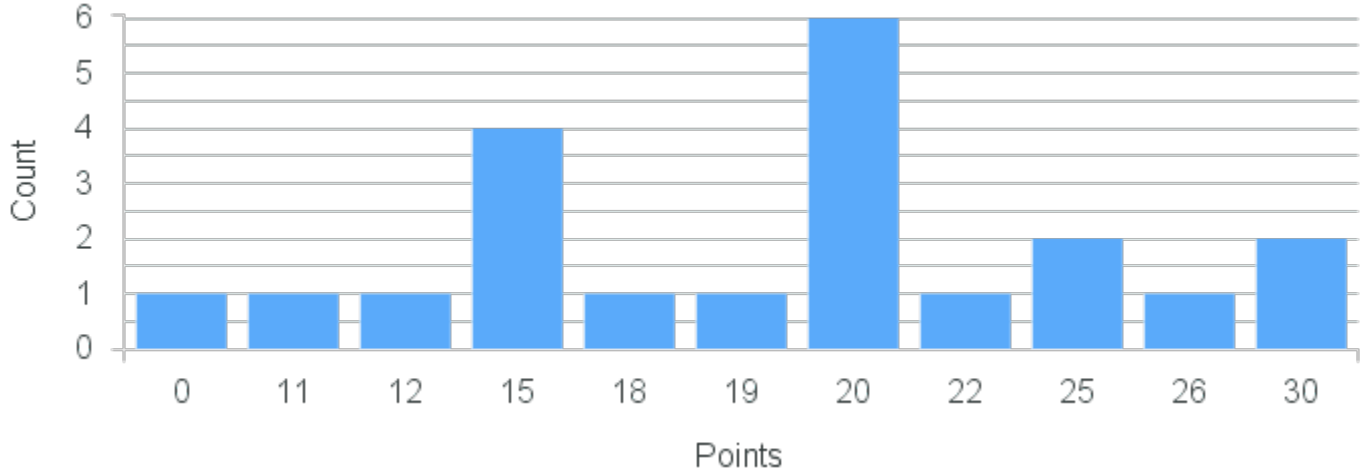

Course Point Distribution for Spring 2020

CRN: 20740

Course ID: ED311 Cross List:
7711

Limit: 22

Educational Psychology

Demand: 21

Waitlisted: 0

Department: Education

Term	Block(s)	CRN	Course ID	See Also	Course Limit	Course Demand	Count	Points
Spring 2020	7	20740	ED311 7711		22	21	2	30
Spring 2020	7	20740	ED311 7711		22	21	1	26
Spring 2020	7	20740	ED311 7711		22	21	2	25
Spring 2020	7	20740	ED311 7711		22	21	1	22
Spring 2020	7	20740	ED311 7711		22	21	6	20
Spring 2020	7	20740	ED311 7711		22	21	1	19
Spring 2020	7	20740	ED311 7711		22	21	1	18
Spring 2020	7	20740	ED311 7711		22	21	4	15
Spring 2020	7	20740	ED311 7711		22	21	1	12
Spring 2020	7	20740	ED311 7711		22	21	1	11
Spring 2020	7	20740	ED311 7711		22	21	1	0