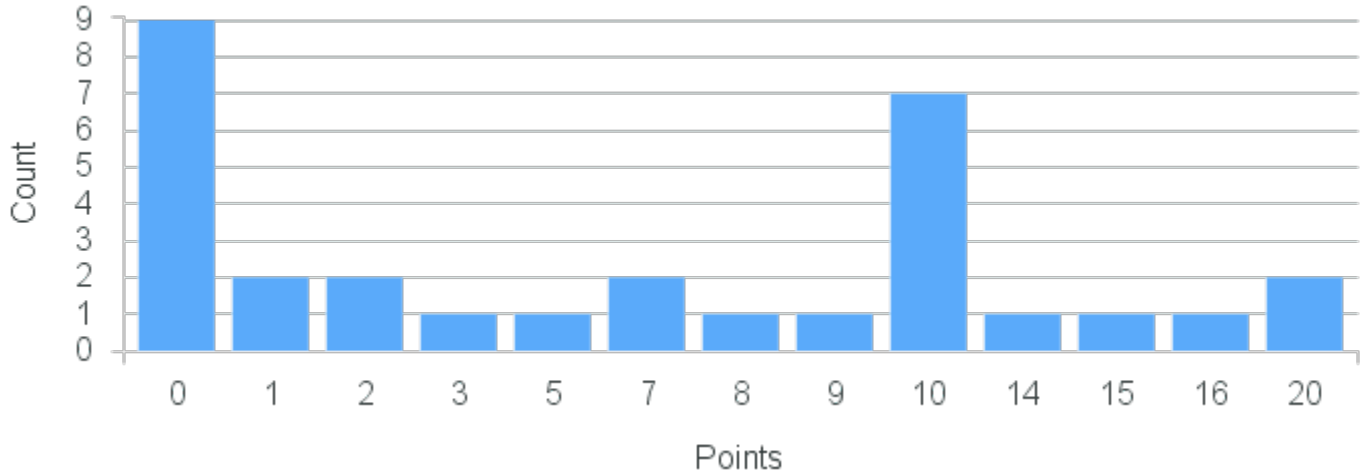

Course Point Distribution for Spring 2020

CRN: 20940

Course ID: AH200 Cross List:
8811

Limit: 32

Topics in Art History: Ideologies of Landscape

Demand: 31

Waitlisted: 0

Department: Art