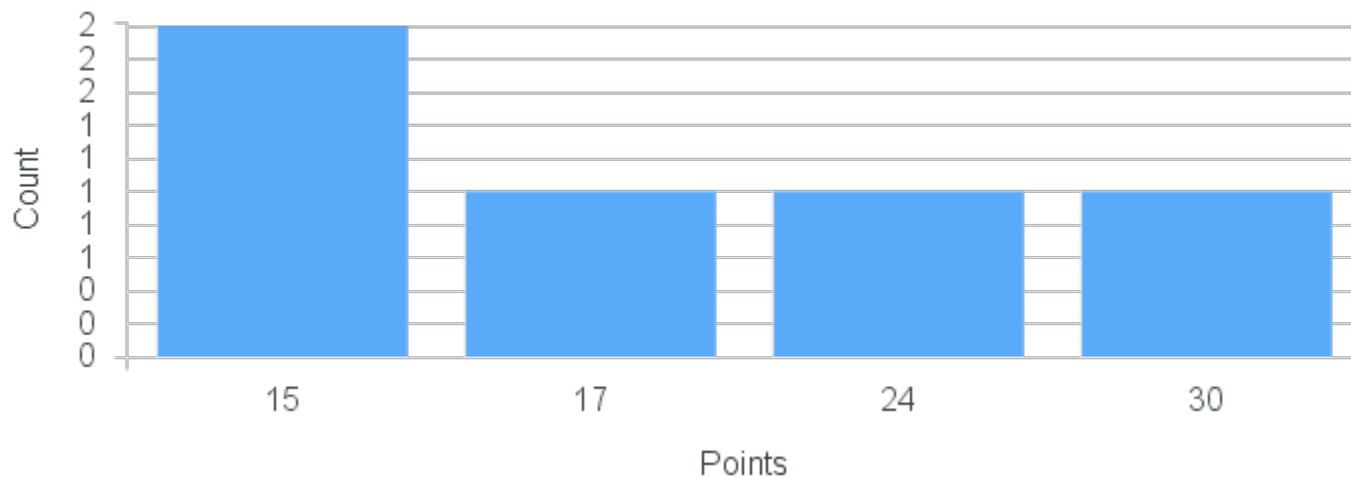

Course Point Distribution for Spring 2020

CRN: 20771

Course ID: CH250 Cross List:
8811

Limit: 24

Structures of Organic Molecules

Demand: 5

Waitlisted: 0

Department: Chemistry &
Biochemistry