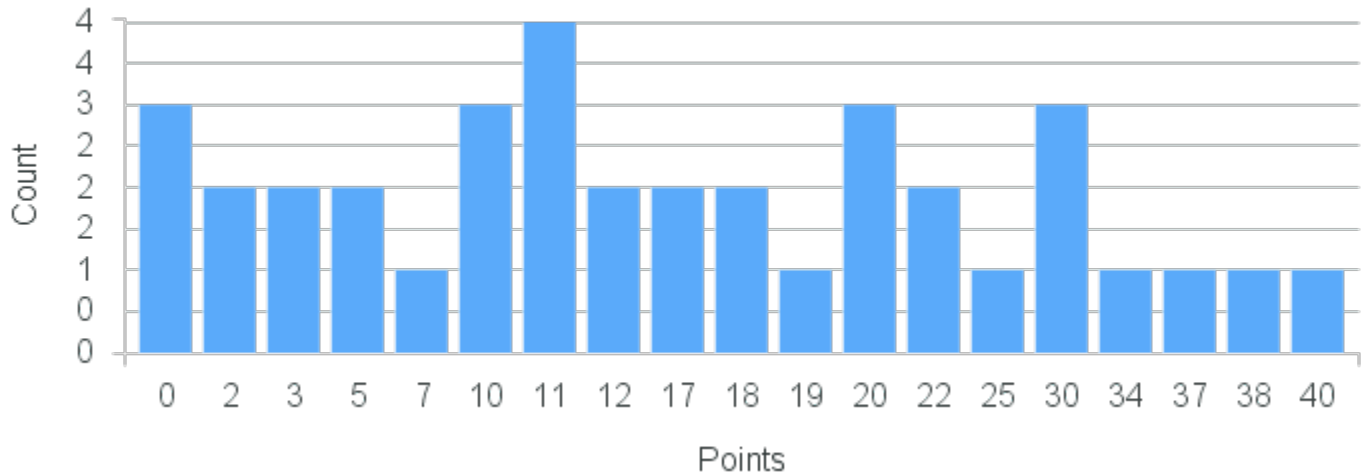

Course Point Distribution for Spring 2020

CRN: 20339

Course ID: EN286 Cross List:
8811

Limit: 16

Topics in Creative Writing: The Moving Line

Demand: 37

Waitlisted: 21

Department: English

Min Points: 18

Term	Block(s)	CRN	Course ID	See Also	Course Limit	Course Demand	Count	Points
Spring 2020	8	20339	EN286 8811		16	37	1	40
Spring 2020	8	20339	EN286 8811		16	37	1	38
Spring 2020	8	20339	EN286 8811		16	37	1	37
Spring 2020	8	20339	EN286 8811		16	37	1	34
Spring 2020	8	20339	EN286 8811		16	37	3	30
Spring 2020	8	20339	EN286 8811		16	37	1	25
Spring 2020	8	20339	EN286 8811		16	37	2	22
Spring 2020	8	20339	EN286 8811		16	37	3	20
Spring 2020	8	20339	EN286 8811		16	37	1	19
Spring 2020	8	20339	EN286 8811		16	37	2	18
Spring 2020	8	20339	EN286 8811		16	37	2	17
Spring 2020	8	20339	EN286 8811		16	37	2	12
Spring 2020	8	20339	EN286 8811		16	37	4	11
Spring 2020	8	20339	EN286 8811		16	37	3	10