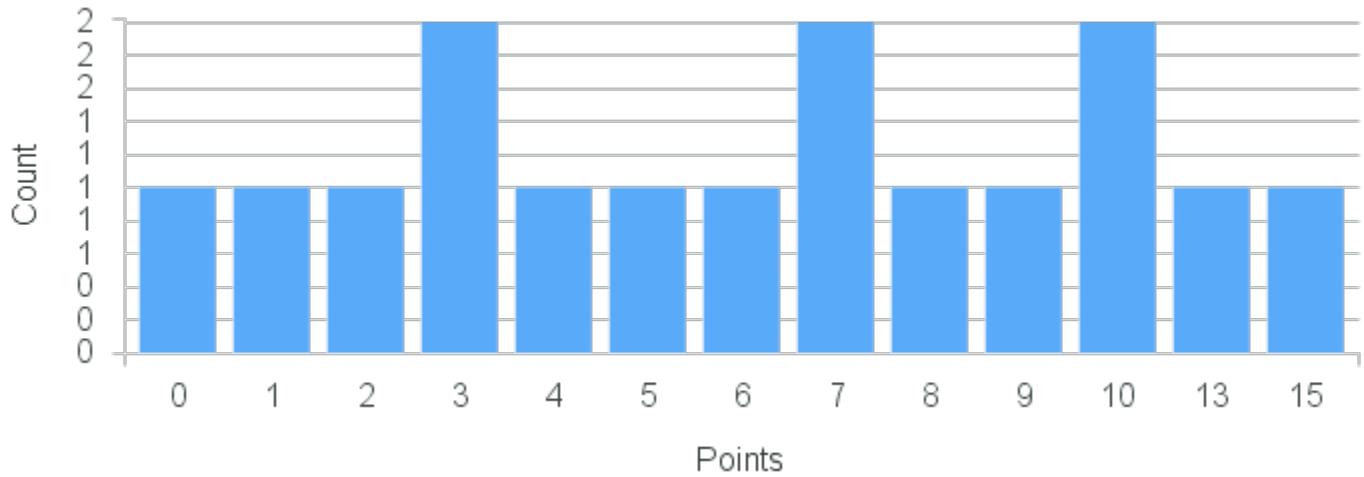

CRN: 20090

Course ID: IT103 5511 Cross List:

Limit: 25

Elementary Italian I

Demand: 16

Waitlisted: 0

Department: Romance Languages

Term	Block(s)	CRN	Course ID	See Also	Course Limit	Course Demand	Count	Points
Spring 2020	5	20090	IT103 5511		25	16	1	15
Spring 2020	5	20090	IT103 5511		25	16	1	13
Spring 2020	5	20090	IT103 5511		25	16	2	10
Spring 2020	5	20090	IT103 5511		25	16	1	9
Spring 2020	5	20090	IT103 5511		25	16	1	8
Spring 2020	5	20090	IT103 5511		25	16	2	7
Spring 2020	5	20090	IT103 5511		25	16	1	6
Spring 2020	5	20090	IT103 5511		25	16	1	5
Spring 2020	5	20090	IT103 5511		25	16	1	4
Spring 2020	5	20090	IT103 5511		25	16	2	3
Spring 2020	5	20090	IT103 5511		25	16	1	2
Spring 2020	5	20090	IT103 5511		25	16	1	1
Spring 2020	5	20090	IT103 5511		25	16	1	0