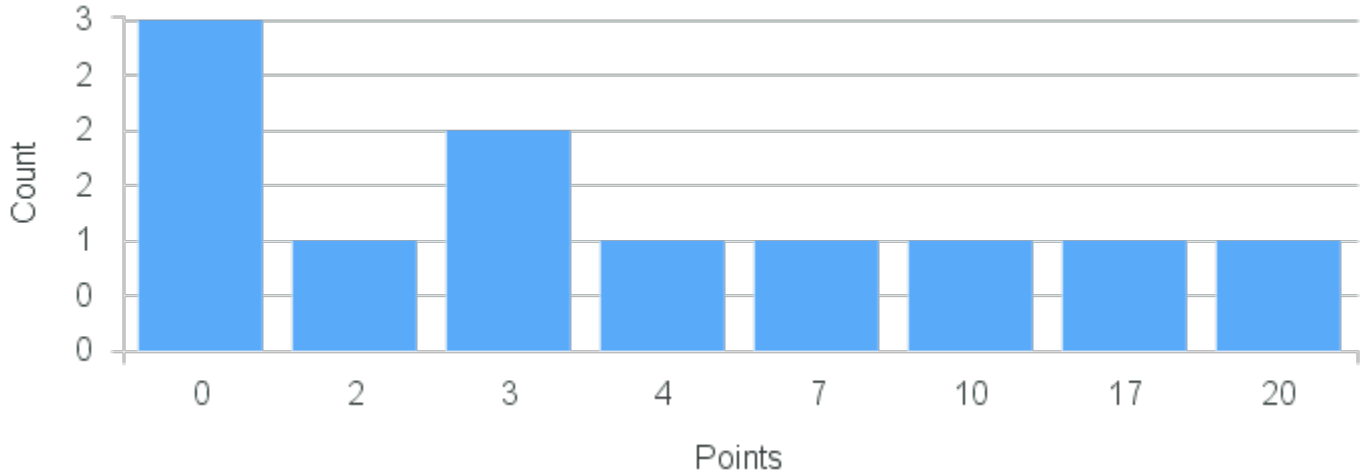

Course Point Distribution for Spring 2020

CRN: 20384

Course ID: RE200 8811 Cross List: AN208 8811,PS203 8811,PA250 8831 Limit: 25

Topics in Religion: Politics, Religion & the Secular

Demand: 11
Waitlisted: 0

Department: Religion

Term	Block(s)	CRN	Course ID	See Also	Course Limit	Course Demand	Count	Points
Spring 2020	8	20384	RE200 8811	AN208 8811,PS203 8811,PA250 8831	25	11	1	20
Spring 2020	8	20384	RE200 8811	AN208 8811,PS203 8811,PA250 8831	25	11	1	17
Spring 2020	8	20384	RE200 8811	AN208 8811,PS203 8811,PA250 8831	25	11	1	10
Spring 2020	8	20384	RE200 8811	AN208 8811,PS203 8811,PA250 8831	25	11	1	7
Spring 2020	8	20384	RE200 8811	AN208 8811,PS203 8811,PA250 8831	25	11	1	4
Spring 2020	8	20384	RE200 8811	AN208 8811,PS203 8811,PA250 8831	25	11	2	3
Spring 2020	8	20384	RE200 8811	AN208 8811,PS203 8811,PA250 8831	25	11	1	2
Spring 2020	8	20384	RE200 8811	AN208 8811,PS203 8811,PA250 8831	25	11	3	0