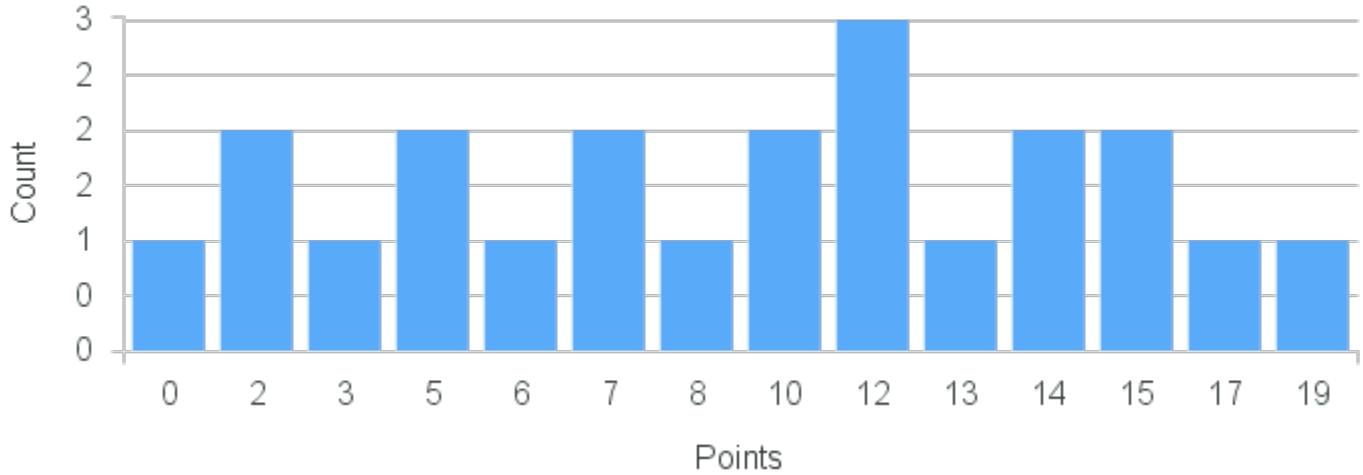

Course Point Distribution for Spring 2020

CRN: 20819

Course ID: MA129 Cross List:
6611

Limit: 25

Calculus 2

Demand: 22

Waitlisted: 0

Department: Mathematics &
Computer Science

Term	Block(s)	CRN	Course ID	See Also	Course Limit	Course Demand	Count	Points
Spring 2020	6	20819	MA129 6611		25	22	1	19
Spring 2020	6	20819	MA129 6611		25	22	1	17
Spring 2020	6	20819	MA129 6611		25	22	2	15
Spring 2020	6	20819	MA129 6611		25	22	2	14
Spring 2020	6	20819	MA129 6611		25	22	1	13
Spring 2020	6	20819	MA129 6611		25	22	3	12
Spring 2020	6	20819	MA129 6611		25	22	2	10
Spring 2020	6	20819	MA129 6611		25	22	1	8
Spring 2020	6	20819	MA129 6611		25	22	2	7
Spring 2020	6	20819	MA129 6611		25	22	1	6
Spring 2020	6	20819	MA129 6611		25	22	2	5
Spring 2020	6	20819	MA129 6611		25	22	1	3
Spring 2020	6	20819	MA129 6611		25	22	2	2