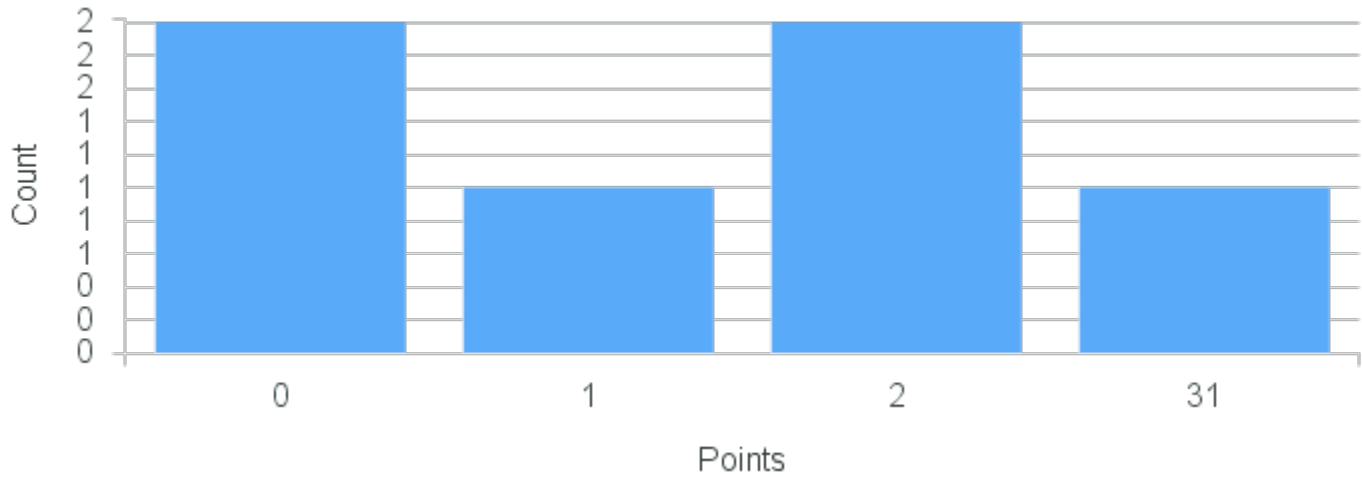

Course Point Distribution for Spring 2020

CRN: 20136

Course ID: RS200 Cross List: FG206 6611,FM206 6611
6621

Limit: 25

Topics in Russian and Eurasian Studies: Russian Woman: Search for Identity in Russian Film

Demand: 6

Waitlisted: 0

Department: Non-Departmental
Studies

Term	Block(s)	CRN	Course ID	See Also	Course Limit	Course Demand	Count	Points
Spring 2020	6	20136	RS200 6621	FG206 6611,FM206 6611	25	6	1	31
Spring 2020	6	20136	RS200 6621	FG206 6611,FM206 6611	25	6	2	2
Spring 2020	6	20136	RS200 6621	FG206 6611,FM206 6611	25	6	1	1
Spring 2020	6	20136	RS200 6621	FG206 6611,FM206 6611	25	6	2	0