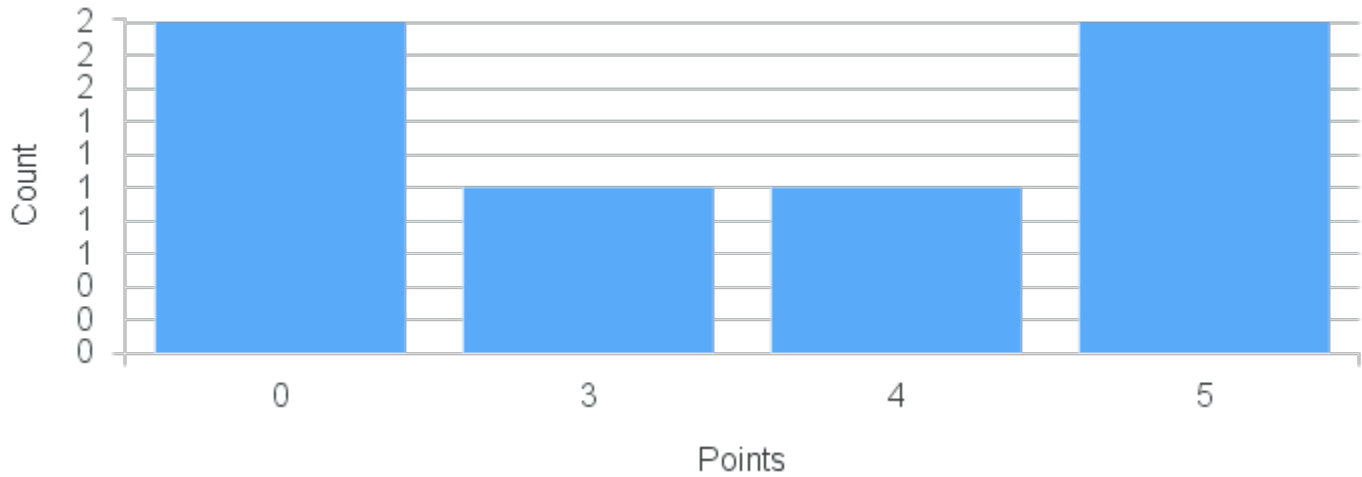

Course Point Distribution for Spring 2020

CRN: 21262

Course ID: FM300 Cross List:
8811

Limit: 25

Film History and Theory

Demand: 6

Waitlisted: 0

Department: Film and New Media
Studies