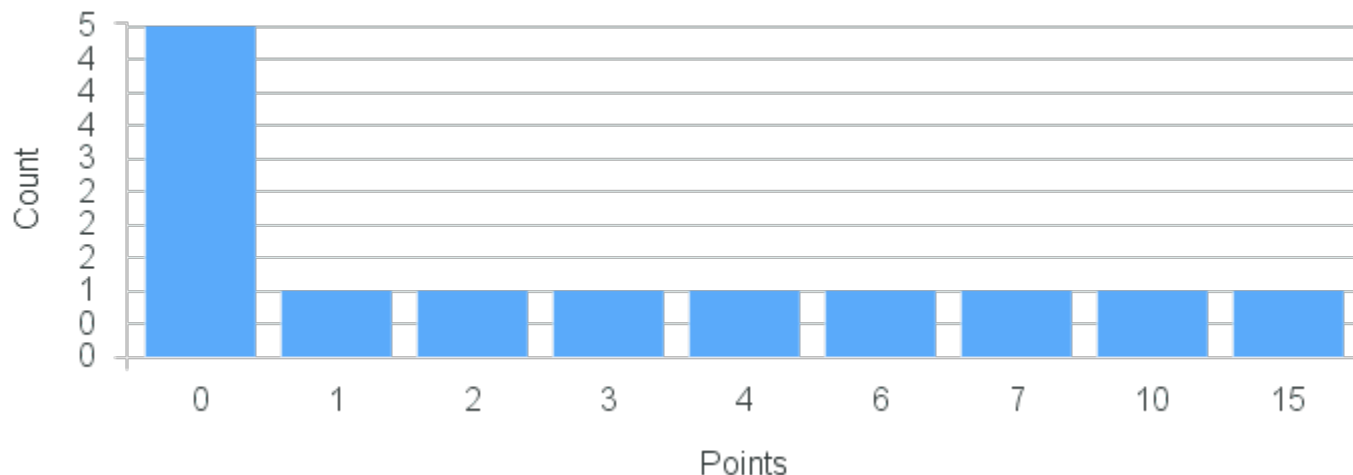

Course Point Distribution for Spring 2020

CRN: 20676

Course ID: MB301 Cross List:
6611

Limit: 24

Special Topics in Molecular Biology: Genome Editing and Biotechnology

Demand: 13

Waitlisted: 0

Department: Molecular Biology