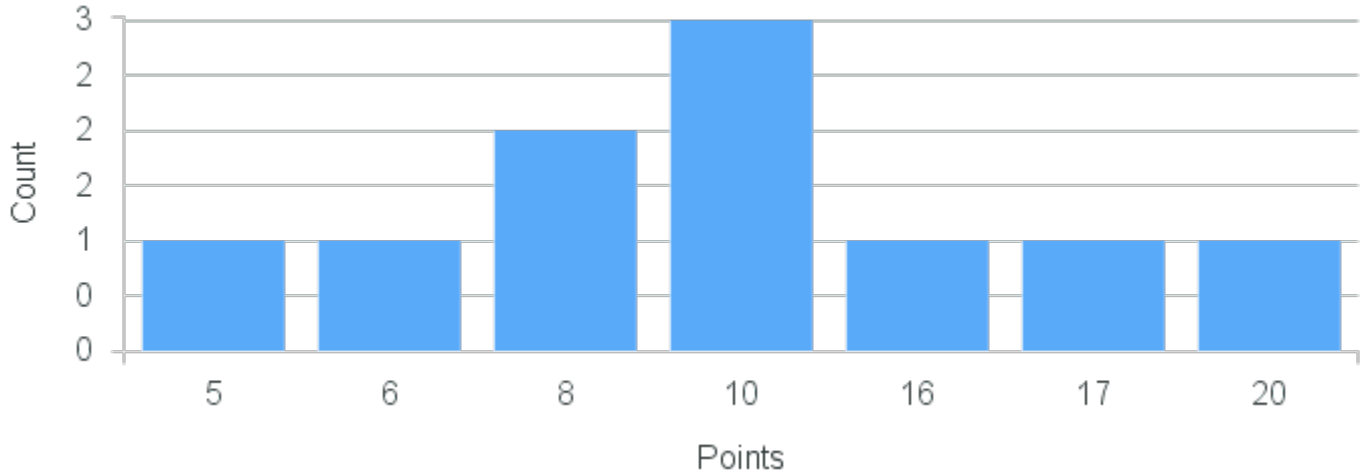

Course Point Distribution for Spring 2020

CRN: 20095

Course ID: SP201 Cross List:
5611

Limit: 25

Intermediate Spanish

Demand: 10

Waitlisted: 0

Department: Spanish &
Portuguese

Term	Block(s)	CRN	Course ID	See Also	Course Limit	Course Demand	Count	Points
Spring 2020	5-6	20095	SP201 5611		25	10	1	20
Spring 2020	5-6	20095	SP201 5611		25	10	1	17
Spring 2020	5-6	20095	SP201 5611		25	10	1	16
Spring 2020	5-6	20095	SP201 5611		25	10	3	10
Spring 2020	5-6	20095	SP201 5611		25	10	2	8
Spring 2020	5-6	20095	SP201 5611		25	10	1	6
Spring 2020	5-6	20095	SP201 5611		25	10	1	5