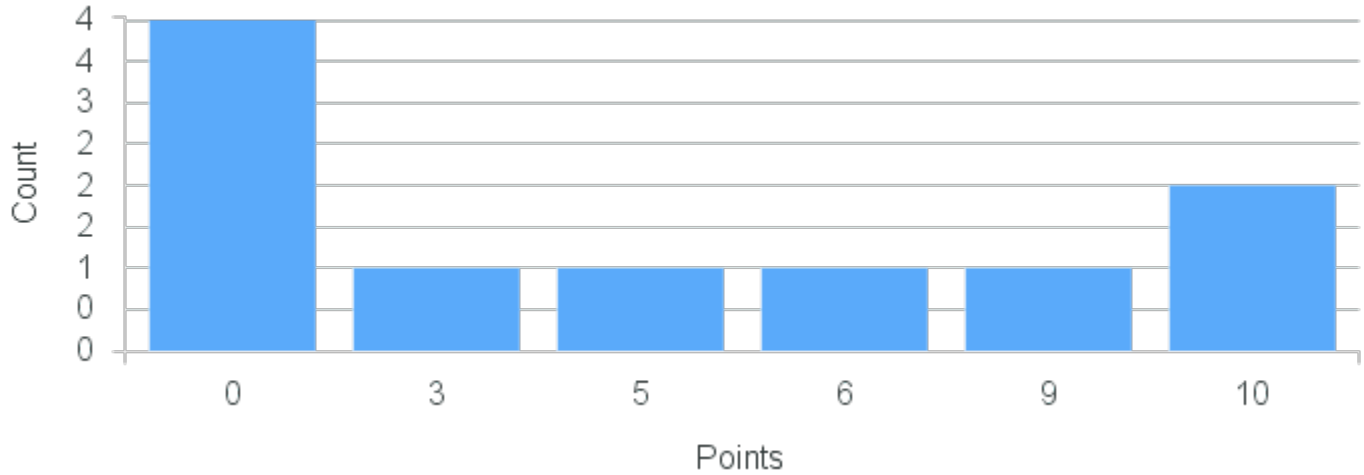

Course Point Distribution for Spring 2020

CRN: 20379

Course ID: HY270 Cross List:
5511

Limit: 25

The New South: Modernity,

Demand: 10

Waitlisted: 0

Department: History