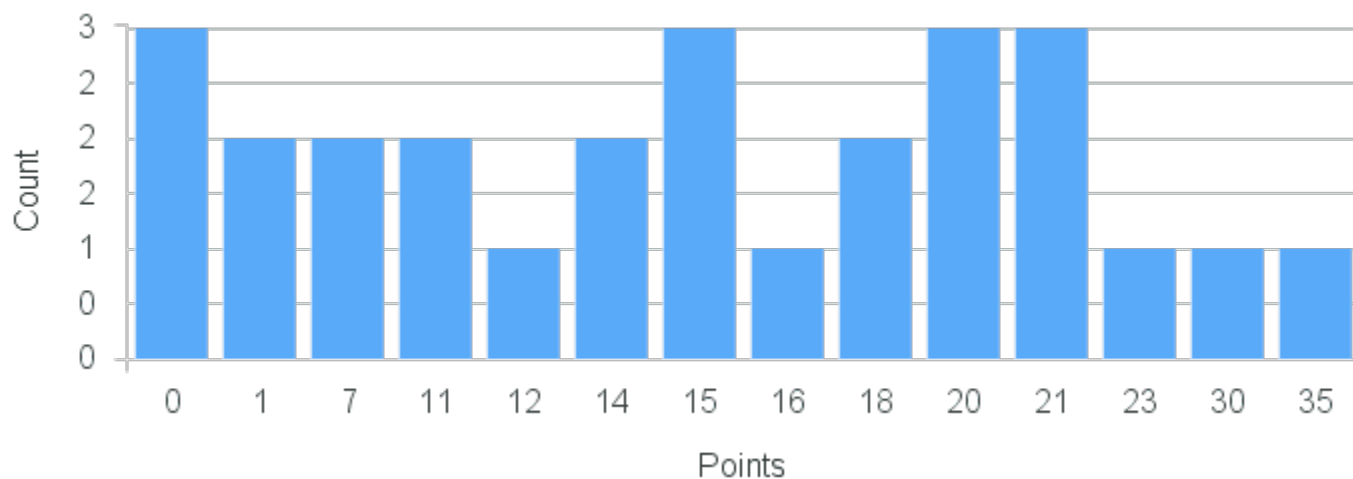

Course Point Distribution for Spring 2020

CRN: 20756

Course ID: CH107 Cross List:
7711

Limit: 25

General Chemistry I

Demand: 27

Waitlisted: 2

Department: Chemistry &
Biochemistry

Min Points: 0

Term	Block(s)	CRN	Course ID	See Also	Course Limit	Course Demand	Count	Points
Spring 2020	7	20756	CH107 7711		25	27	1	35
Spring 2020	7	20756	CH107 7711		25	27	1	30
Spring 2020	7	20756	CH107 7711		25	27	1	23
Spring 2020	7	20756	CH107 7711		25	27	3	21
Spring 2020	7	20756	CH107 7711		25	27	3	20
Spring 2020	7	20756	CH107 7711		25	27	2	18
Spring 2020	7	20756	CH107 7711		25	27	1	16
Spring 2020	7	20756	CH107 7711		25	27	3	15
Spring 2020	7	20756	CH107 7711		25	27	2	14
Spring 2020	7	20756	CH107 7711		25	27	1	12
Spring 2020	7	20756	CH107 7711		25	27	2	11
Spring 2020	7	20756	CH107 7711		25	27	2	7
Spring 2020	7	20756	CH107 7711		25	27	2	1