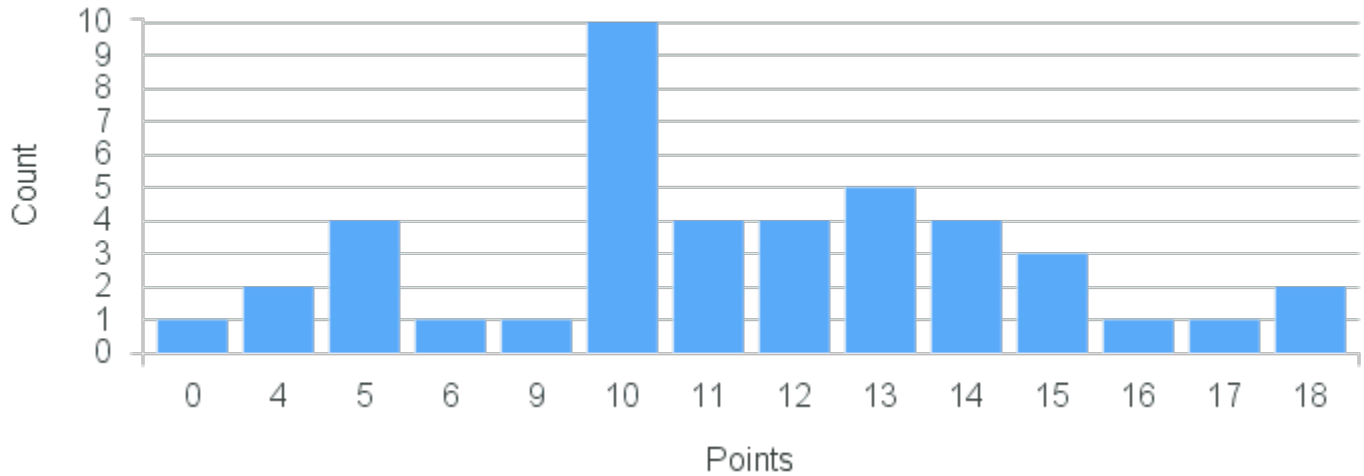

Course Point Distribution for Spring 2020

CRN: 20328

Course ID: PS236 Cross List:
6611

Limit: 25

Introduction to Comparative Politics

Demand: 43

Waitlisted: 18

Department: Political Science

Min Points: 10

Term	Block(s)	CRN	Course ID	See Also	Course Limit	Course Demand	Count	Points
Spring 2020	6	20328	PS236 6611		25	43	2	18
Spring 2020	6	20328	PS236 6611		25	43	1	17
Spring 2020	6	20328	PS236 6611		25	43	1	16
Spring 2020	6	20328	PS236 6611		25	43	3	15
Spring 2020	6	20328	PS236 6611		25	43	4	14
Spring 2020	6	20328	PS236 6611		25	43	5	13
Spring 2020	6	20328	PS236 6611		25	43	4	12
Spring 2020	6	20328	PS236 6611		25	43	4	11
Spring 2020	6	20328	PS236 6611		25	43	10	10
Spring 2020	6	20328	PS236 6611		25	43	1	9
Spring 2020	6	20328	PS236 6611		25	43	1	6
Spring 2020	6	20328	PS236 6611		25	43	4	5
Spring 2020	6	20328	PS236 6611		25	43	2	4
Spring 2020	6	20328	PS236 6611		25	43	1	0