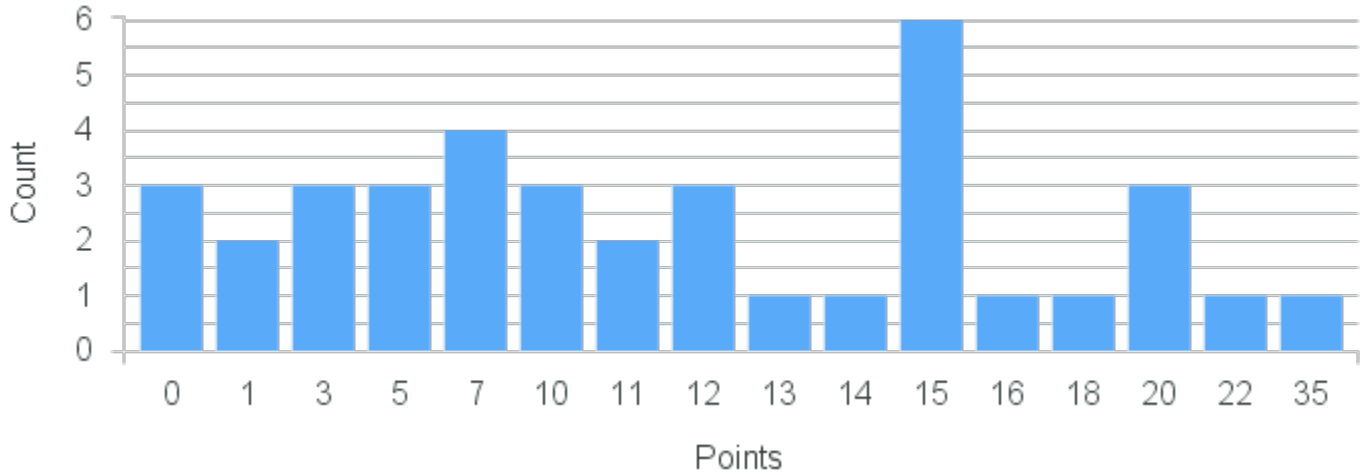

Course Point Distribution for Spring 2020

CRN: 20529

Course ID: EC110 Cross List:
7711

Limit: 25

Introductory Topics in Economics and Business: Business Communications

Demand: 38

Waitlisted: 13

Department: Economics &
Business

Min Points: 7

Term	Block(s)	CRN	Course ID	See Also	Course Limit	Course Demand	Count	Points
Spring 2020	7	20529	EC110 7711		25	38	1	35
Spring 2020	7	20529	EC110 7711		25	38	1	22
Spring 2020	7	20529	EC110 7711		25	38	3	20
Spring 2020	7	20529	EC110 7711		25	38	1	18
Spring 2020	7	20529	EC110 7711		25	38	1	16
Spring 2020	7	20529	EC110 7711		25	38	6	15
Spring 2020	7	20529	EC110 7711		25	38	1	14
Spring 2020	7	20529	EC110 7711		25	38	1	13
Spring 2020	7	20529	EC110 7711		25	38	3	12
Spring 2020	7	20529	EC110 7711		25	38	2	11
Spring 2020	7	20529	EC110 7711		25	38	3	10
Spring 2020	7	20529	EC110 7711		25	38	4	7
Spring 2020	7	20529	EC110 7711		25	38	3	5