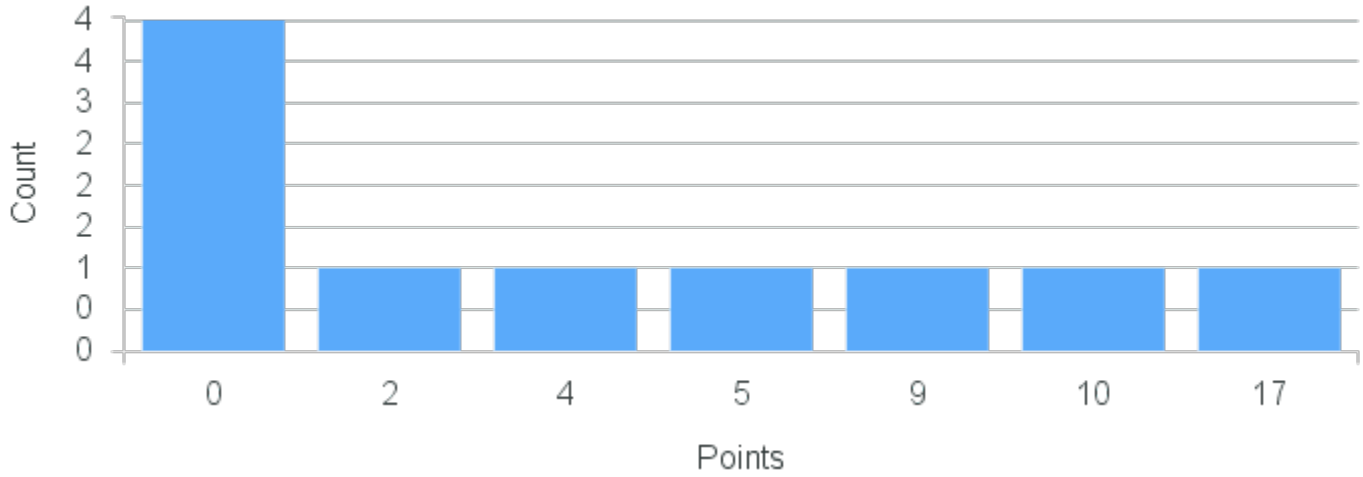

Course Point Distribution for Spring 2020

CRN: 20626

Course ID: AR101 Cross List:
6711

Limit: 25

Elementary Arabic

Demand: 10

Waitlisted: 0

Department: Comparative
Literature

Term	Block(s)	CRN	Course ID	See Also	Course Limit	Course Demand	Count	Points
Spring 2020	6-7	20626	AR101 6711		25	10	1	17
Spring 2020	6-7	20626	AR101 6711		25	10	1	10
Spring 2020	6-7	20626	AR101 6711		25	10	1	9
Spring 2020	6-7	20626	AR101 6711		25	10	1	5
Spring 2020	6-7	20626	AR101 6711		25	10	1	4
Spring 2020	6-7	20626	AR101 6711		25	10	1	2
Spring 2020	6-7	20626	AR101 6711		25	10	4	0