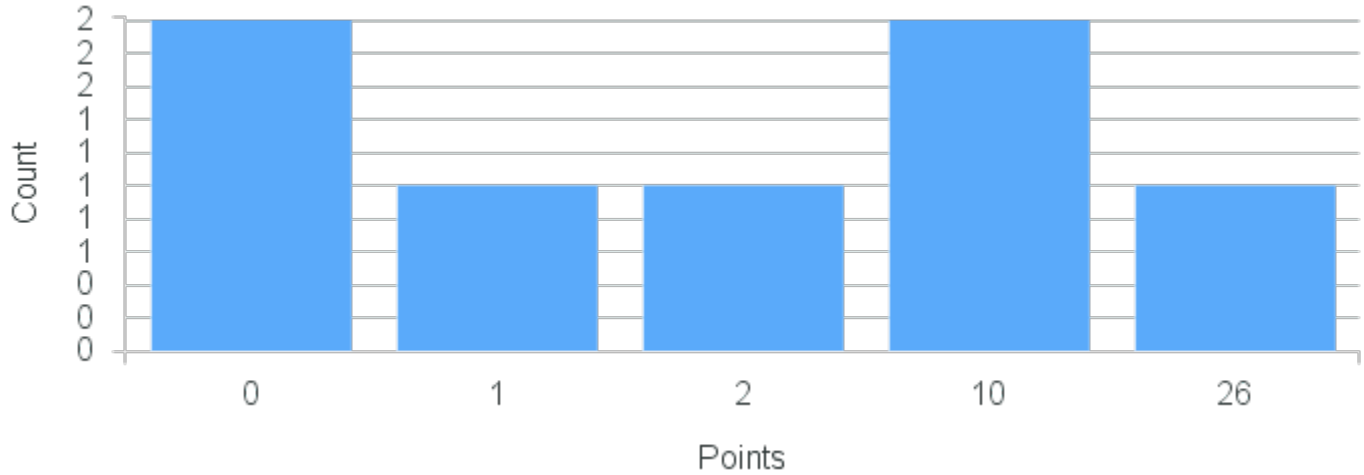

Course ID: CL101 Cross List:
5611

Limit: 25

Greek for Beginners

Demand: 7

Waitlisted: 0

Department: Classics

Term	Block(s)	CRN	Course ID	See Also	Course Limit	Course Demand	Count	Points
Spring 2020	5-6	20790	CL101 5611		25	7	1	26
Spring 2020	5-6	20790	CL101 5611		25	7	2	10
Spring 2020	5-6	20790	CL101 5611		25	7	1	2
Spring 2020	5-6	20790	CL101 5611		25	7	1	1
Spring 2020	5-6	20790	CL101 5611		25	7	2	0