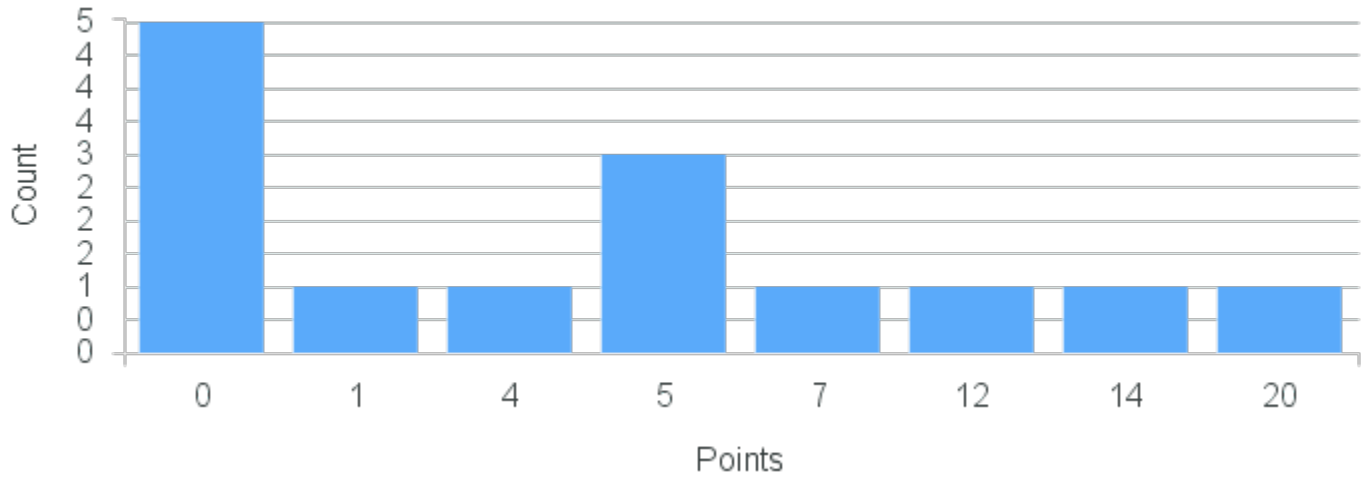

Course Point Distribution for Spring 2020

CRN: 20400

Course ID: FM200 Cross List:
5531

Limit: 25

Topics in Film Genre and History: Hitchcock

Demand: 14

Waitlisted: 0

Department: Film and New Media
Studies