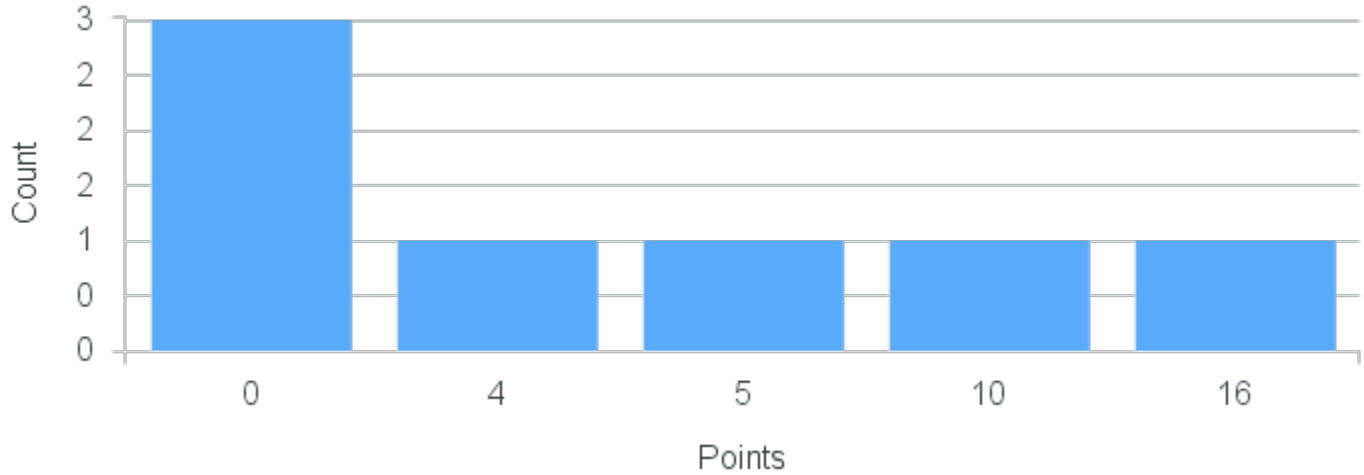

Course Point Distribution for Spring 2020

CRN: 20661

Course ID: PH122 Cross List:
7711

Limit: 12

Philosophical Argument and Writing (with Emp on Writing)

Demand: 7

Waitlisted: 0

Department: Philosophy

Term	Block(s)	CRN	Course ID	See Also	Course Limit	Course Demand	Count	Points
Spring 2020	7	20661	PH122 7711		12	7	1	16
Spring 2020	7	20661	PH122 7711		12	7	1	10
Spring 2020	7	20661	PH122 7711		12	7	1	5
Spring 2020	7	20661	PH122 7711		12	7	1	4
Spring 2020	7	20661	PH122 7711		12	7	3	0