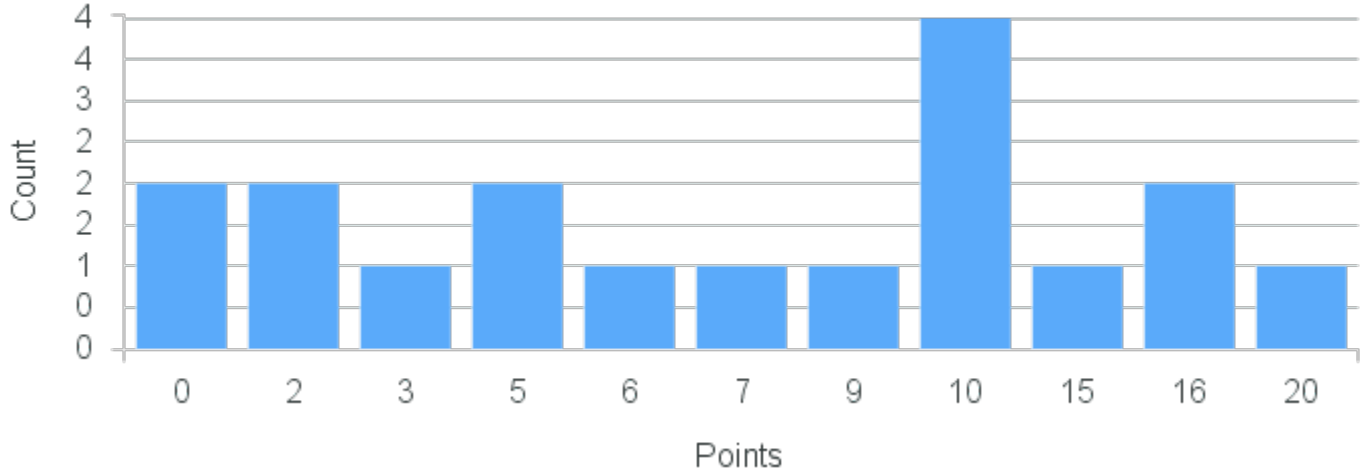

Course Point Distribution for Spring 2020

CRN: 20616

Course ID: TH105 Cross List:
5511

Limit: 18

Acting I: Introduction

Demand: 18

Waitlisted: 0

Department: Theatre and Dance

Term	Block(s)	CRN	Course ID	See Also	Course Limit	Course Demand	Count	Points
Spring 2020	5	20616	TH105 5511		18	18	1	20
Spring 2020	5	20616	TH105 5511		18	18	2	16
Spring 2020	5	20616	TH105 5511		18	18	1	15
Spring 2020	5	20616	TH105 5511		18	18	4	10
Spring 2020	5	20616	TH105 5511		18	18	1	9
Spring 2020	5	20616	TH105 5511		18	18	1	7
Spring 2020	5	20616	TH105 5511		18	18	1	6
Spring 2020	5	20616	TH105 5511		18	18	2	5
Spring 2020	5	20616	TH105 5511		18	18	1	3
Spring 2020	5	20616	TH105 5511		18	18	2	2
Spring 2020	5	20616	TH105 5511		18	18	2	0