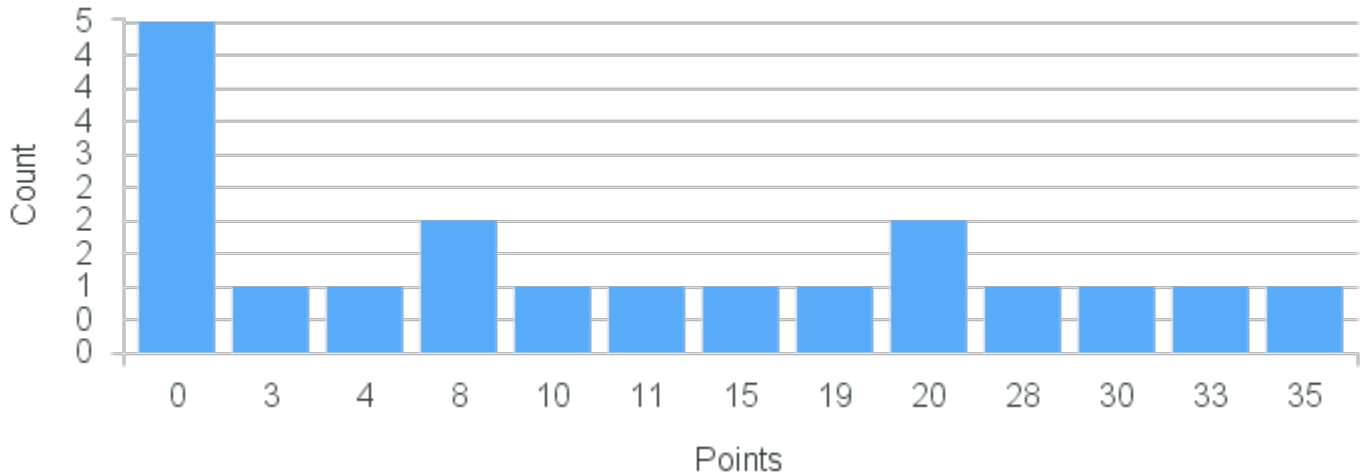

Course Point Distribution for Spring 2020

CRN: 20608

Course ID: DA230 Cross List:
8811

Limit: 16

Video Dance

Demand: 19

Waitlisted: 3

Department: Drama & Dance

Min Points: 0

Term	Block(s)	CRN	Course ID	See Also	Course Limit	Course Demand	Count	Points
Spring 2020	8	20608	DA230 8811		16	19	1	35
Spring 2020	8	20608	DA230 8811		16	19	1	33
Spring 2020	8	20608	DA230 8811		16	19	1	30
Spring 2020	8	20608	DA230 8811		16	19	1	28
Spring 2020	8	20608	DA230 8811		16	19	2	20
Spring 2020	8	20608	DA230 8811		16	19	1	19
Spring 2020	8	20608	DA230 8811		16	19	1	15
Spring 2020	8	20608	DA230 8811		16	19	1	11
Spring 2020	8	20608	DA230 8811		16	19	1	10
Spring 2020	8	20608	DA230 8811		16	19	2	8
Spring 2020	8	20608	DA230 8811		16	19	1	4
Spring 2020	8	20608	DA230 8811		16	19	1	3
Spring 2020	8	20608	DA230 8811		16	19	5	0