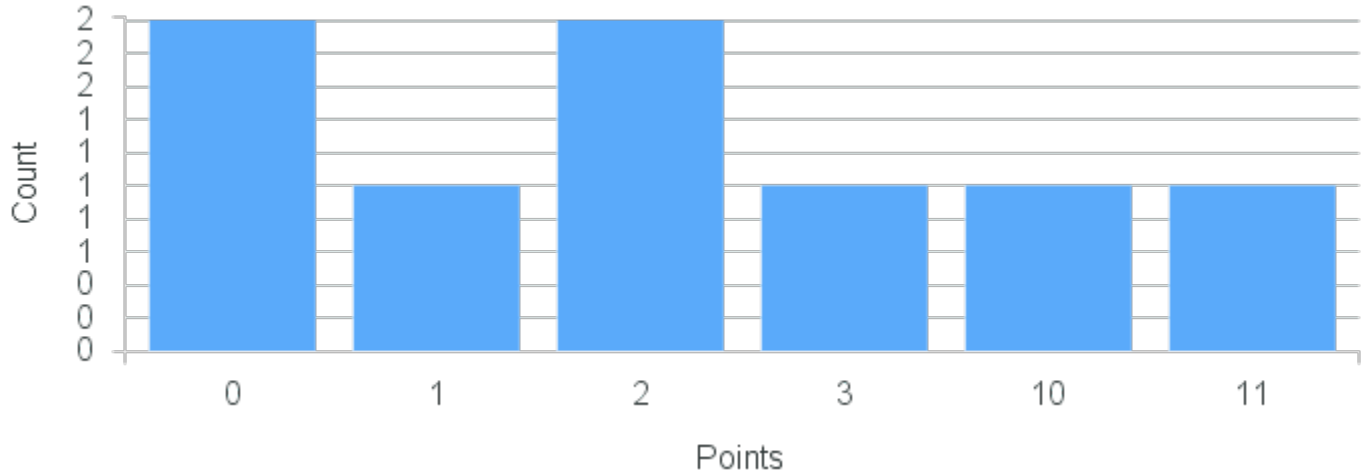

Course Point Distribution for Spring 2020

CRN: 20750

Course ID: HY237 Cross List:
6611

Limit: 25

History of Brazil, 1500-present

Demand: 8

Waitlisted: 0

Department: History