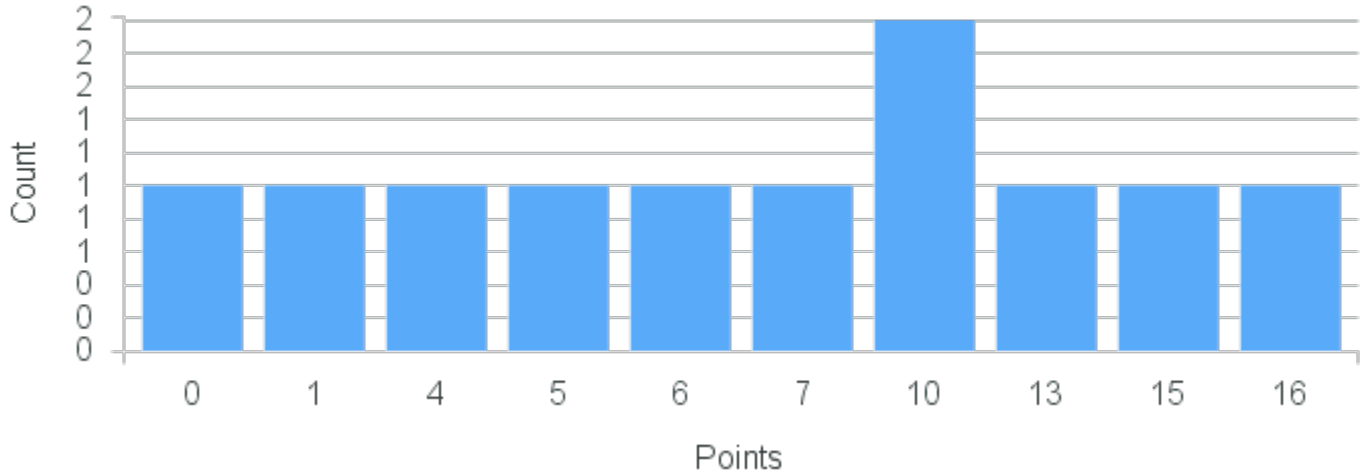

Course Point Distribution for Spring 2020

CRN: 20302

Course ID: PS325 Cross List:
7711

Limit: 25

The American Century

Demand: 11

Waitlisted: 0

Department: Political Science