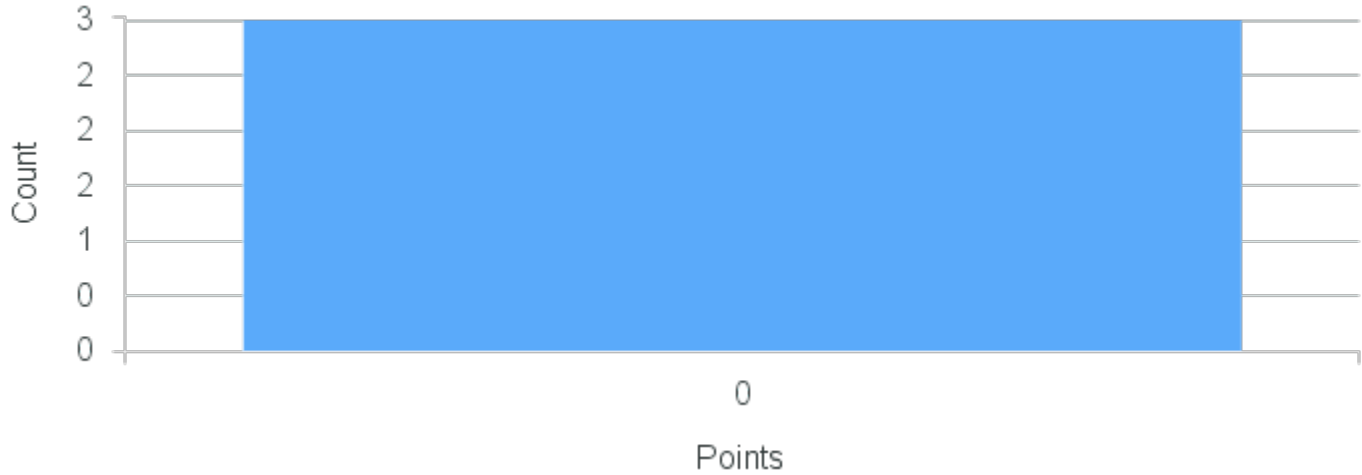

Limit: 25

Advanced Topics in Sociology: Youth Organizing and Social Change

Demand: 3

Waitlisted: 0

Department: Sociology

Term	Block(s)	CRN	Course ID	See Also	Course Limit	Course Demand	Count	Points
Spring 2020	h-8	21045	SO290 H813	ED250 H813	25	3	3	0