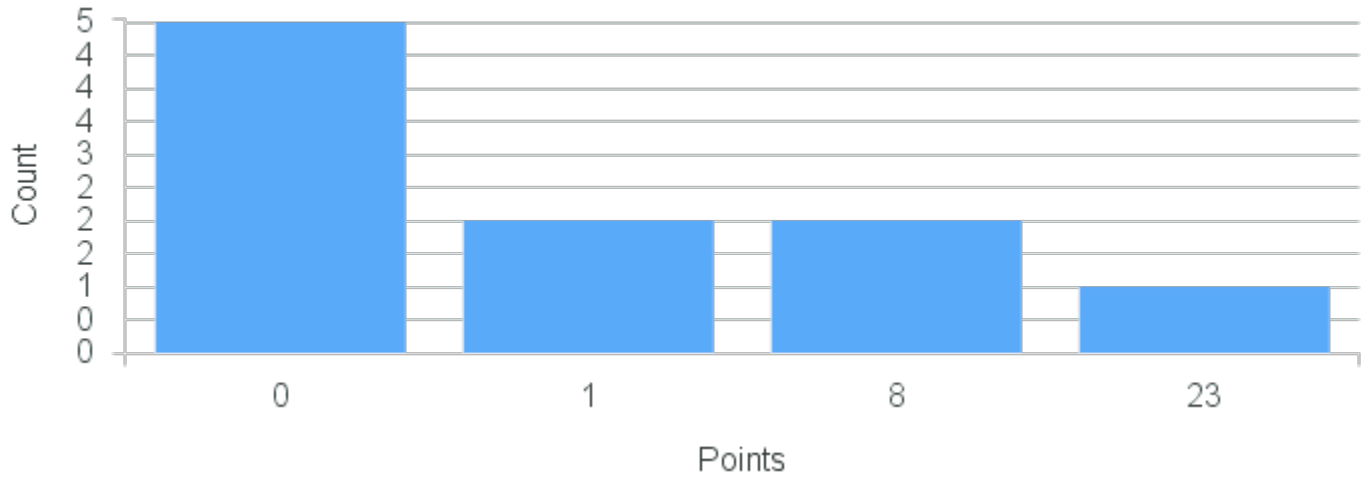

Course Point Distribution for Spring 2020

CRN: 20178

Course ID: BE440 Cross List:
6621

Limit: 24

Special Topics in Organismal Biology and Ecology: Biogeography

Demand: 10

Waitlisted: 0

Department: Organismal Biology
& Ecology

Term	Block(s)	CRN	Course ID	See Also	Course Limit	Course Demand	Count	Points
Spring 2020	6	20178	BE440 6621		24	10	1	23
Spring 2020	6	20178	BE440 6621		24	10	2	8
Spring 2020	6	20178	BE440 6621		24	10	2	1
Spring 2020	6	20178	BE440 6621		24	10	5	0