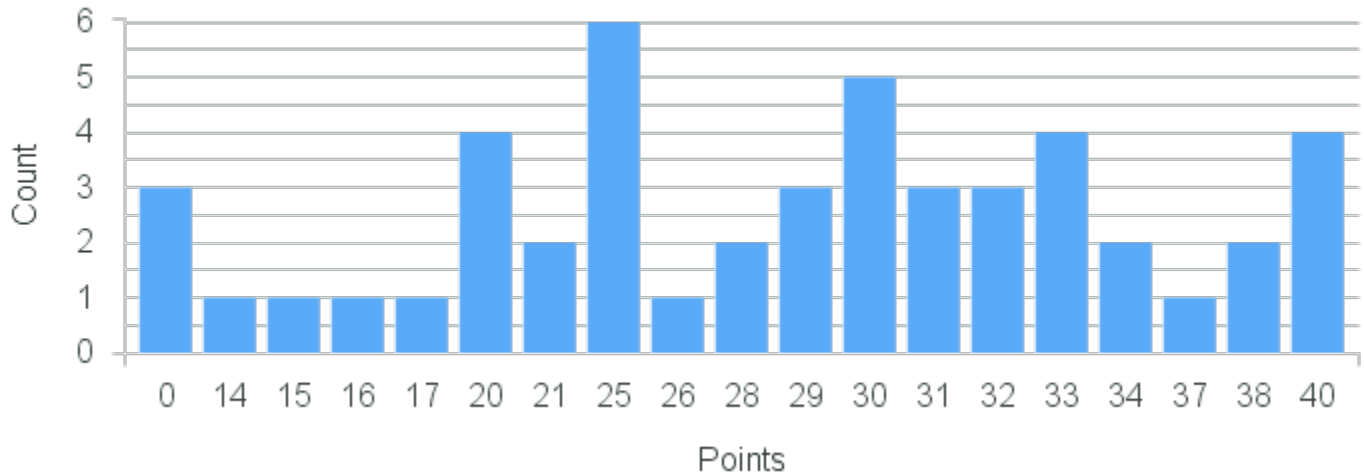

Course Point Distribution for Spring 2020

CRN: 20232

Course ID: PY296 Cross List:
7711

Limit: 32

Functional Neuroscience

Demand: 49

Waitlisted: 17

Department: Psychology

Min Points: 25

Term	Block(s)	CRN	Course ID	See Also	Course Limit	Course Demand	Count	Points
Spring 2020	7	20232	PY296 7711		32	49	4	40
Spring 2020	7	20232	PY296 7711		32	49	2	38
Spring 2020	7	20232	PY296 7711		32	49	1	37
Spring 2020	7	20232	PY296 7711		32	49	2	34
Spring 2020	7	20232	PY296 7711		32	49	4	33
Spring 2020	7	20232	PY296 7711		32	49	3	32
Spring 2020	7	20232	PY296 7711		32	49	3	31
Spring 2020	7	20232	PY296 7711		32	49	5	30
Spring 2020	7	20232	PY296 7711		32	49	3	29
Spring 2020	7	20232	PY296 7711		32	49	2	28
Spring 2020	7	20232	PY296 7711		32	49	1	26
Spring 2020	7	20232	PY296 7711		32	49	6	25
Spring 2020	7	20232	PY296 7711		32	49	2	21
Spring 2020	7	20232	PY296 7711		32	49	4	20