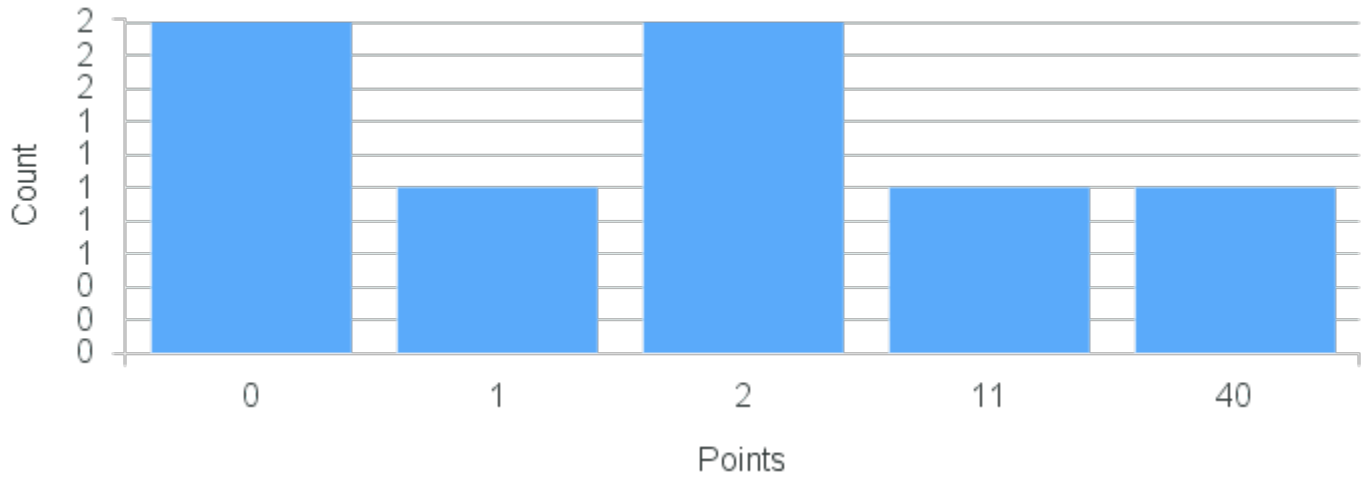

Course Point Distribution for Spring 2020

CRN: 20098

Course ID: SP306 Cross List:
6611

Limit: 25

Cultural Context and Critical Analysis

Demand: 7

Waitlisted: 0

Department: Romance
Languages

Term	Block(s)	CRN	Course ID	See Also	Course Limit	Course Demand	Count	Points
Spring 2020	6	20098	SP306 6611		25	7	1	40
Spring 2020	6	20098	SP306 6611		25	7	1	11
Spring 2020	6	20098	SP306 6611		25	7	2	2
Spring 2020	6	20098	SP306 6611		25	7	1	1
Spring 2020	6	20098	SP306 6611		25	7	2	0