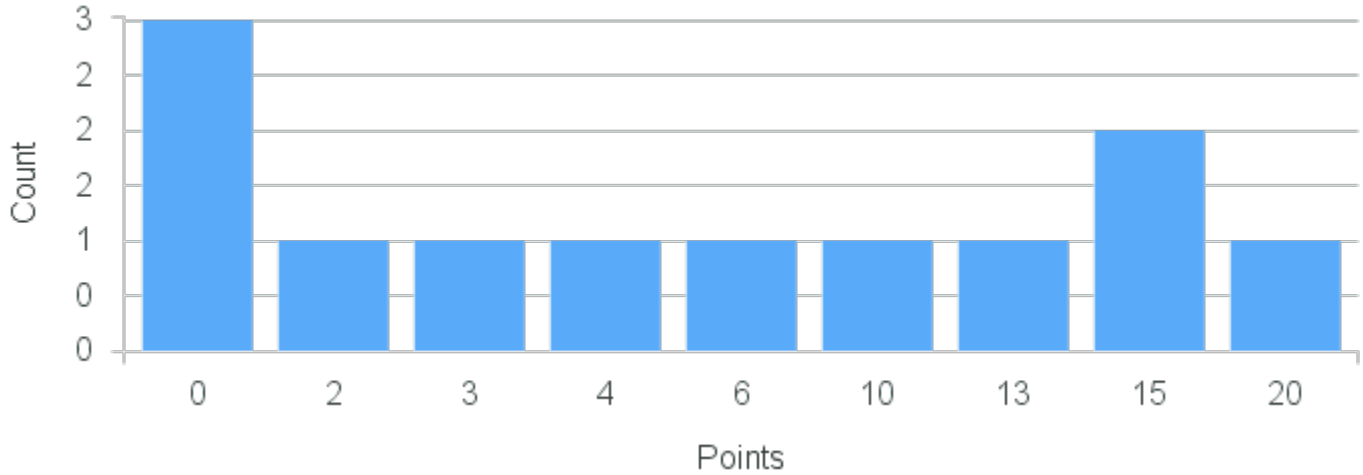

Course Point Distribution for Spring 2020

CRN: 20896

Course ID: PA250 Cross List: RM200 7731
7731

Limit: 25

Topics in Asian Literature & Culture: Asian Settler Colonialism

Demand: 12

Waitlisted: 0

Department: Non-Departmental
Studies