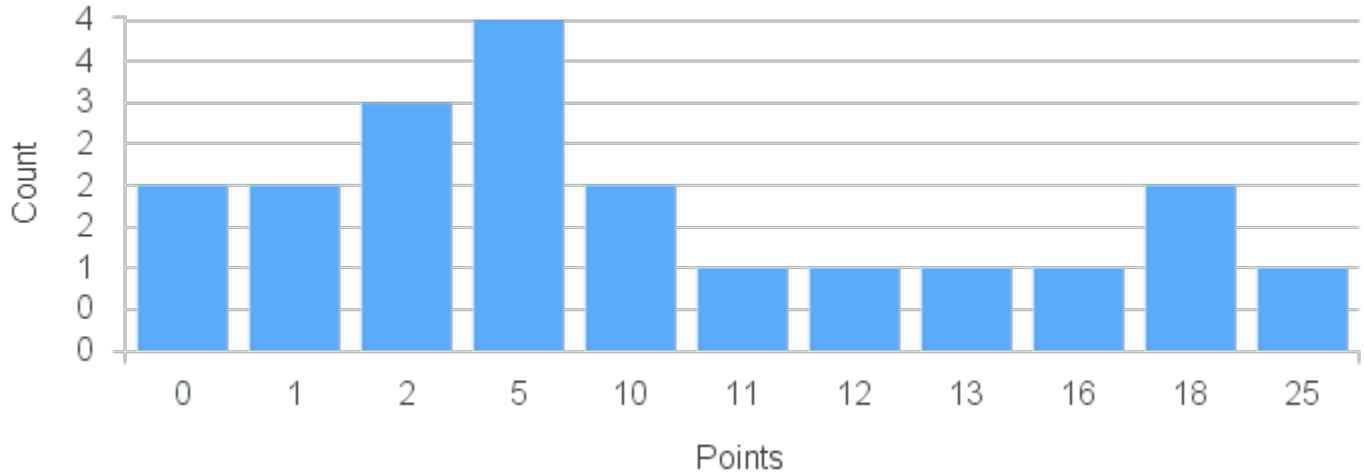

Course Point Distribution for Spring 2020

CRN: 20258

Course ID: EV145 Cross List:
8811

Limit: 36

Environment and Society

Demand: 20

Waitlisted: 0

Department: Environmental
Science