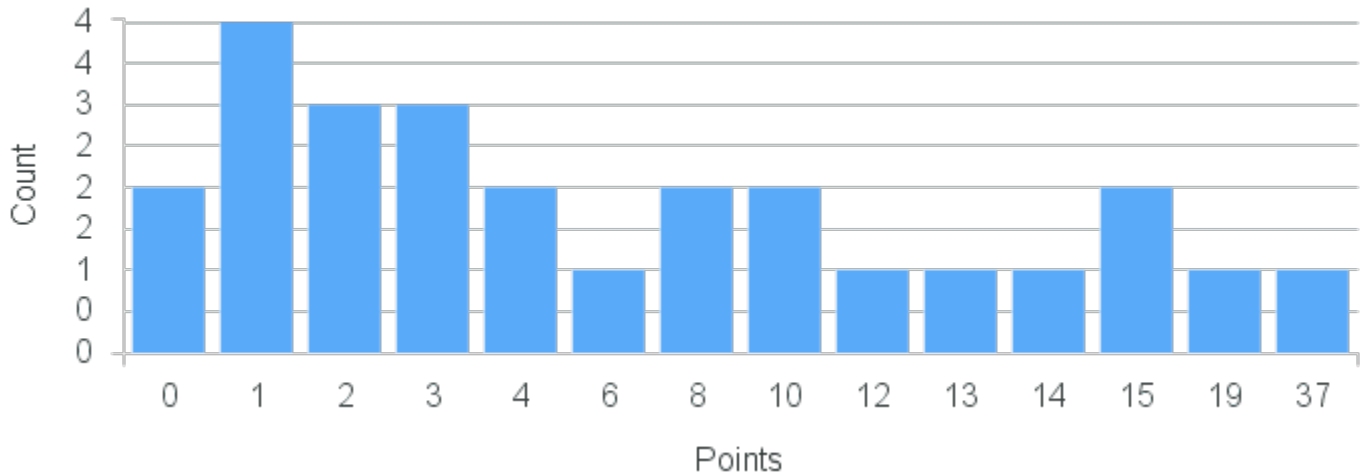

Course Point Distribution for Spring 2020

CRN: 20331

Course ID: AN207 Cross List:
6611

Limit: 25

Primate Behavior, Ecology and Conservation

Demand: 26

Waitlisted: 1

Department: Anthropology

Min Points: 0

Term	Block(s)	CRN	Course ID	See Also	Course Limit	Course Demand	Count	Points
Spring 2020	6	20331	AN207 6611		25	26	1	37
Spring 2020	6	20331	AN207 6611		25	26	1	19
Spring 2020	6	20331	AN207 6611		25	26	2	15
Spring 2020	6	20331	AN207 6611		25	26	1	14
Spring 2020	6	20331	AN207 6611		25	26	1	13
Spring 2020	6	20331	AN207 6611		25	26	1	12
Spring 2020	6	20331	AN207 6611		25	26	2	10
Spring 2020	6	20331	AN207 6611		25	26	2	8
Spring 2020	6	20331	AN207 6611		25	26	1	6
Spring 2020	6	20331	AN207 6611		25	26	2	4
Spring 2020	6	20331	AN207 6611		25	26	3	3
Spring 2020	6	20331	AN207 6611		25	26	3	2
Spring 2020	6	20331	AN207 6611		25	26	4	1
Spring 2020	6	20331	AN207 6611		25	26	2	0