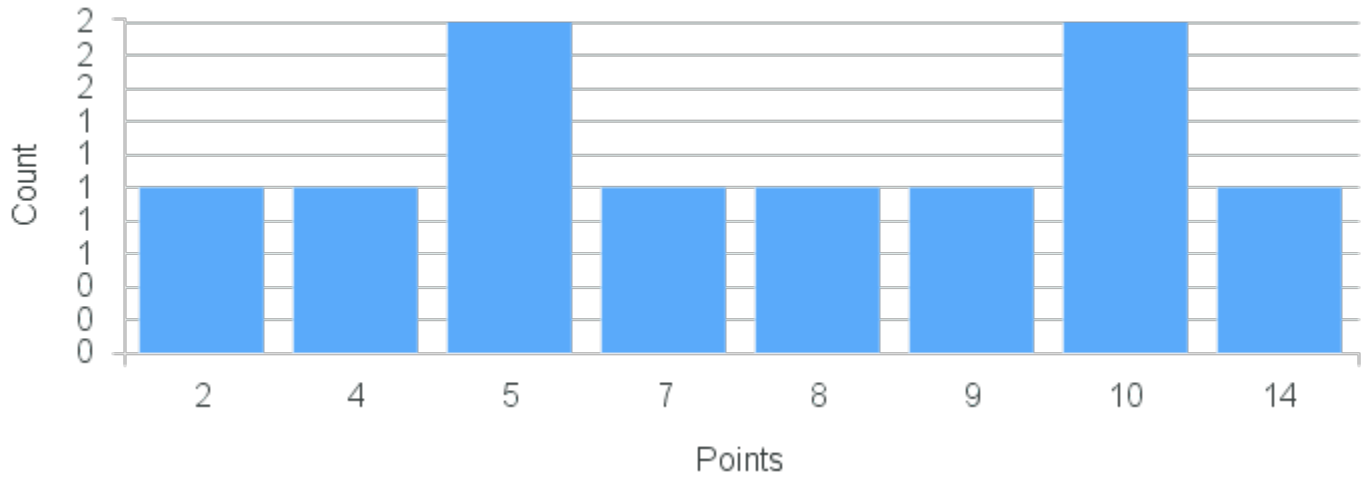

Course Point Distribution for Spring 2020

CRN: 20811

Course ID: MA251 Cross List:
5511

Limit: 25

Number Theory

Demand: 10

Waitlisted: 0

Department: Mathematics &
Computer Science