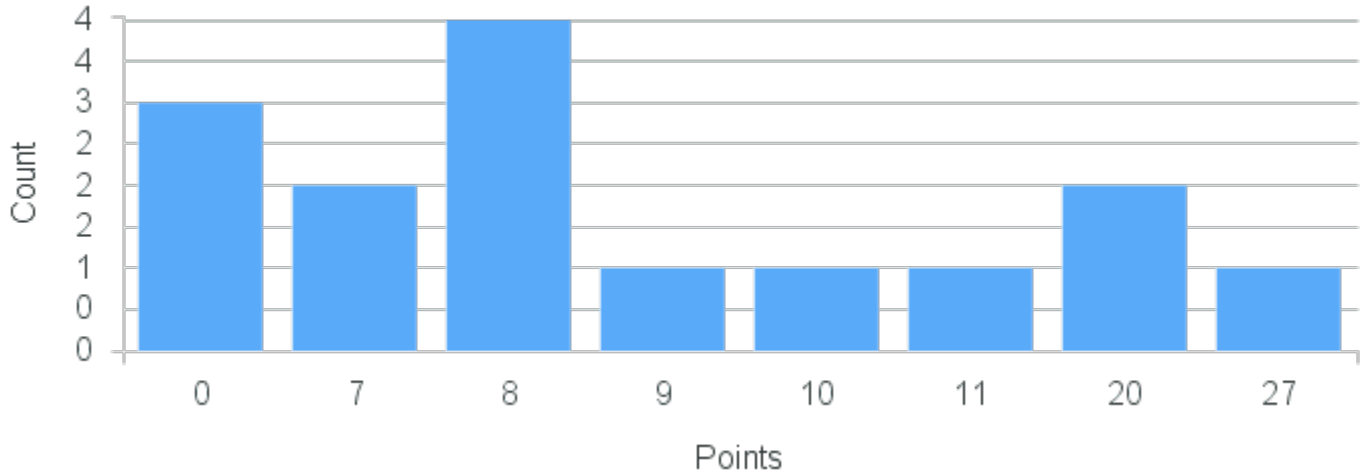

Course Point Distribution for Spring 2020

CRN: 20534

Course ID: EC101 Cross List:
6611

Limit: 25

Principles of Microeconomics

Demand: 15

Waitlisted: 0

Department: Economics &
Business

Term	Block(s)	CRN	Course ID	See Also	Course Limit	Course Demand	Count	Points
Spring 2020	6	20534	EC101 6611		25	15	1	27
Spring 2020	6	20534	EC101 6611		25	15	2	20
Spring 2020	6	20534	EC101 6611		25	15	1	11
Spring 2020	6	20534	EC101 6611		25	15	1	10
Spring 2020	6	20534	EC101 6611		25	15	1	9
Spring 2020	6	20534	EC101 6611		25	15	4	8
Spring 2020	6	20534	EC101 6611		25	15	2	7
Spring 2020	6	20534	EC101 6611		25	15	3	0