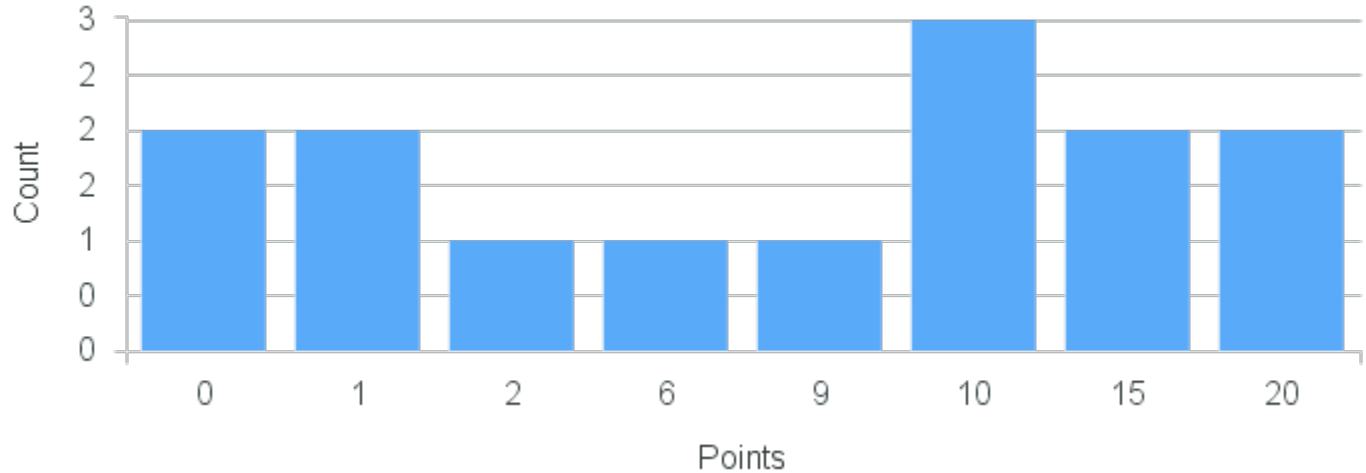

Course Point Distribution for Spring 2020

CRN: 20411

Course ID: PH361 Cross List:
8811

Limit: 18

Philosophy of Emotions

Demand: 14

Waitlisted: 0

Department: Philosophy