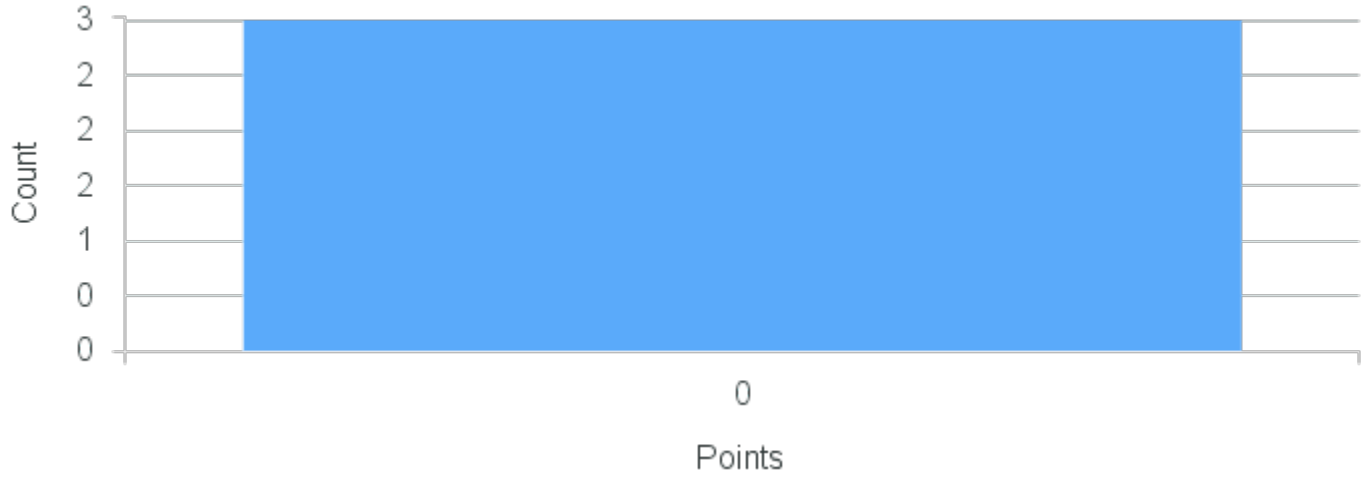

Course Point Distribution for Spring 2020

CRN: 20155

Course ID: CN104 Cross List: PA114 5812
5812

Limit: 25

Chinese Skill Maintenance

Demand: 3

Waitlisted: 0

Department: German, Russian &
E Asian Lang

Term	Block(s)	CRN	Course ID	See Also	Course Limit	Course Demand	Count	Points
Spring 2020	5-8	20155	CN104 5812	PA114 5812	25	3	3	0