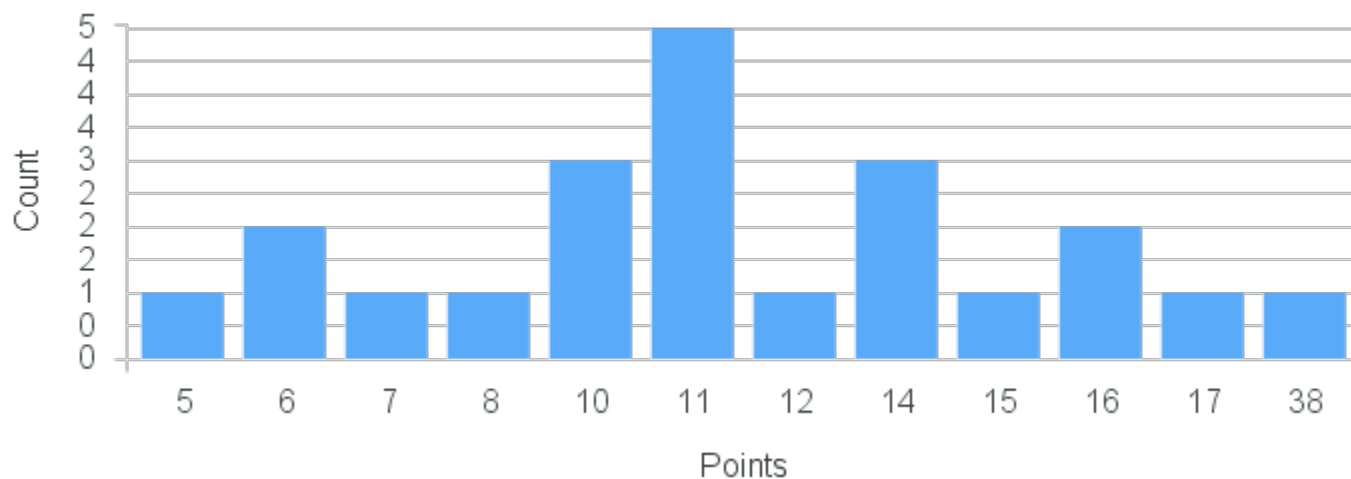

Course Point Distribution for Spring 2020

CRN: 20773

Course ID: CH251 Cross List:
7711

Limit: 24

Reactions of Organic Molecules

Demand: 22

Waitlisted: 0

Department: Chemistry &
Biochemistry

Term	Block(s)	CRN	Course ID	See Also	Course Limit	Course Demand	Count	Points
Spring 2020	7	20773	CH251 7711		24	22	1	38
Spring 2020	7	20773	CH251 7711		24	22	1	17
Spring 2020	7	20773	CH251 7711		24	22	2	16
Spring 2020	7	20773	CH251 7711		24	22	1	15
Spring 2020	7	20773	CH251 7711		24	22	3	14
Spring 2020	7	20773	CH251 7711		24	22	1	12
Spring 2020	7	20773	CH251 7711		24	22	5	11
Spring 2020	7	20773	CH251 7711		24	22	3	10
Spring 2020	7	20773	CH251 7711		24	22	1	8
Spring 2020	7	20773	CH251 7711		24	22	1	7
Spring 2020	7	20773	CH251 7711		24	22	2	6
Spring 2020	7	20773	CH251 7711		24	22	1	5