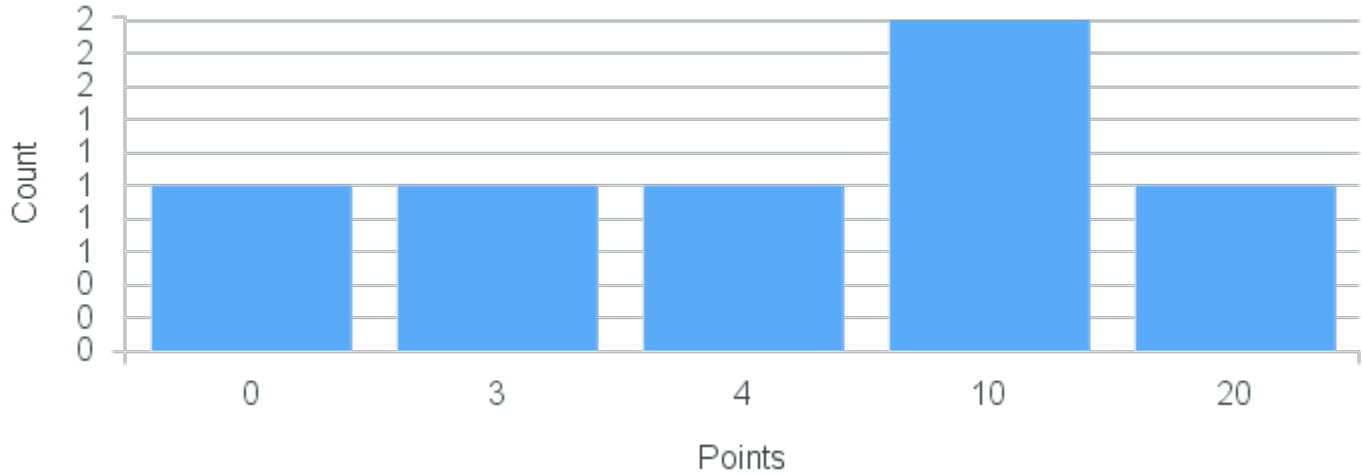

Course Point Distribution for Spring 2020

CRN: 20287

Course ID: EN250 Cross List:
7711

Limit: 25

Introduction to Literary Theory

Demand: 6
Waitlisted: 0

Department: English

Term	Block(s)	CRN	Course ID	See Also	Course Limit	Course Demand	Count	Points
Spring 2020	7	20287	EN250 7711		25	6	1	20
Spring 2020	7	20287	EN250 7711		25	6	2	10
Spring 2020	7	20287	EN250 7711		25	6	1	4
Spring 2020	7	20287	EN250 7711		25	6	1	3
Spring 2020	7	20287	EN250 7711		25	6	1	0