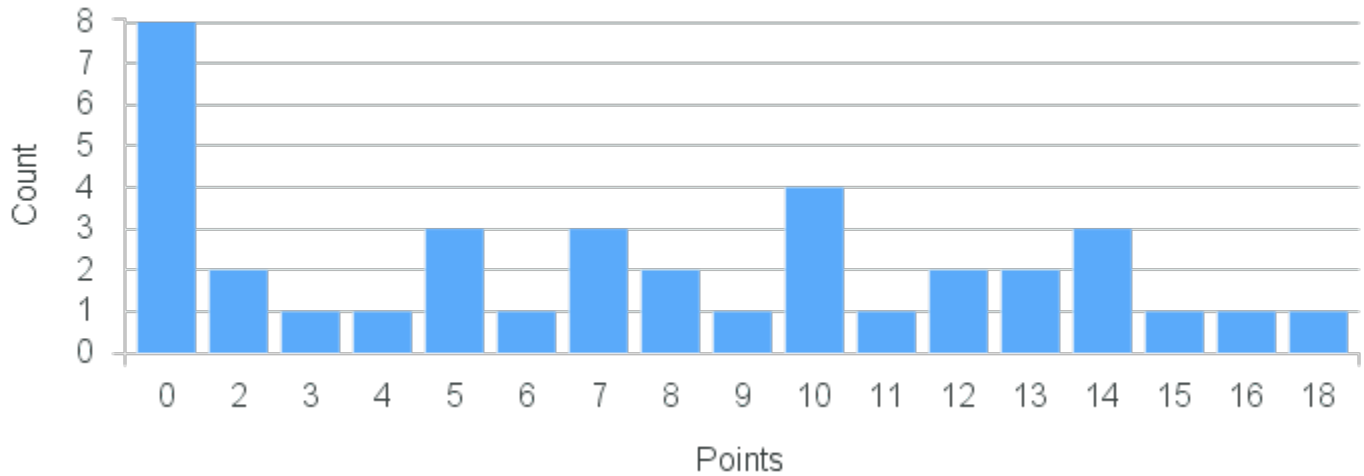

Course Point Distribution for Spring 2020

CRN: 20663

Course ID: PH246 Cross List: EV281 8821
8811

Limit: 35

Environmental Ethics

Demand: 37

Waitlisted: 2

Department: Philosophy

Min Points: 0

Term	Block(s)	CRN	Course ID	See Also	Course Limit	Course Demand	Count	Points
Spring 2020	8	20663	PH246 8811	EV281 8821	35	37	1	18
Spring 2020	8	20663	PH246 8811	EV281 8821	35	37	1	16
Spring 2020	8	20663	PH246 8811	EV281 8821	35	37	1	15
Spring 2020	8	20663	PH246 8811	EV281 8821	35	37	3	14
Spring 2020	8	20663	PH246 8811	EV281 8821	35	37	2	13
Spring 2020	8	20663	PH246 8811	EV281 8821	35	37	2	12
Spring 2020	8	20663	PH246 8811	EV281 8821	35	37	1	11
Spring 2020	8	20663	PH246 8811	EV281 8821	35	37	4	10
Spring 2020	8	20663	PH246 8811	EV281 8821	35	37	1	9
Spring 2020	8	20663	PH246 8811	EV281 8821	35	37	2	8
Spring 2020	8	20663	PH246 8811	EV281 8821	35	37	3	7
Spring 2020	8	20663	PH246 8811	EV281 8821	35	37	1	6
Spring 2020	8	20663	PH246 8811	EV281 8821	35	37	3	5
Spring 2020	8	20663	PH246 8811	EV281 8821	35	37	1	4