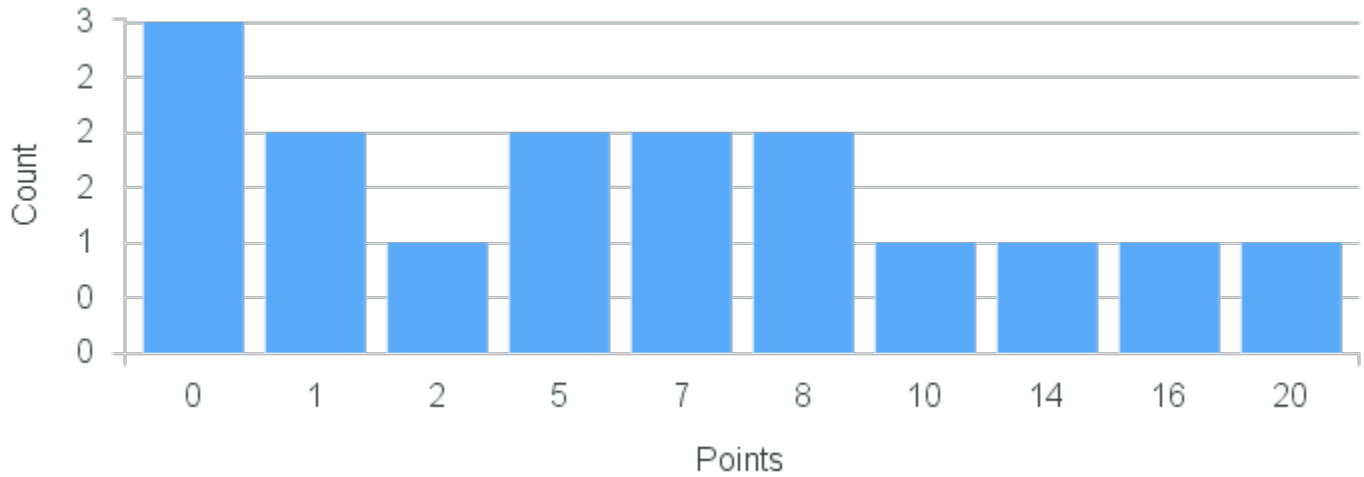

Course Point Distribution for Spring 2020

CRN: 20729

Course ID: EV145 Cross List:
7721

Limit: 25

Environment and Society

Demand: 16

Waitlisted: 0

Department: Environmental
Science