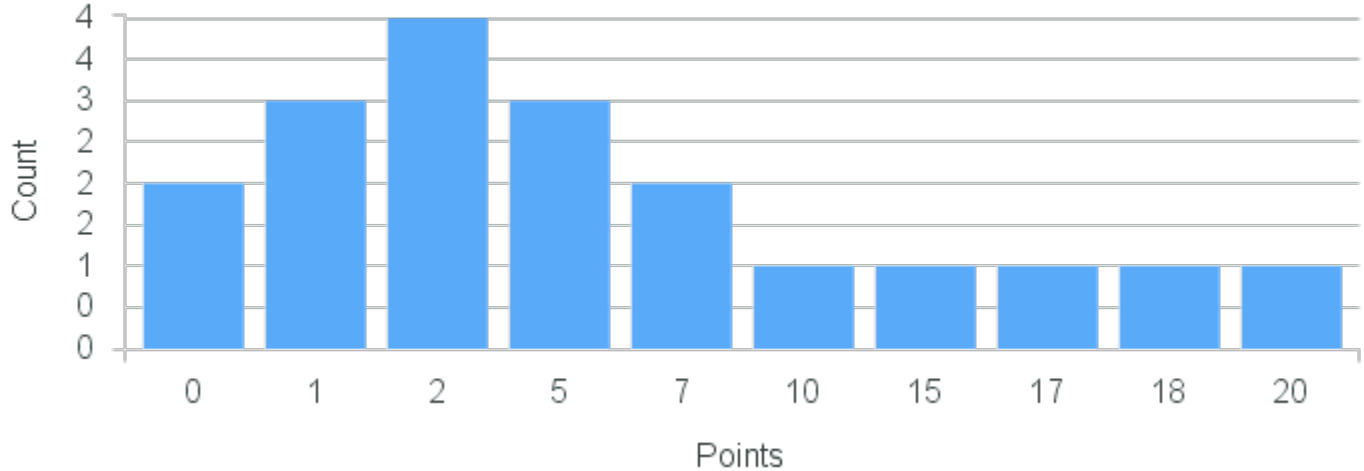

Course Point Distribution for Spring 2020

CRN: 20077

Course ID: FR102 Cross List:
7711

Limit: 25

Elementary French II

Demand: 19

Waitlisted: 0

Department: French & Italian

Term	Block(s)	CRN	Course ID	See Also	Course Limit	Course Demand	Count	Points
Spring 2020	7	20077	FR102 7711		25	19	1	20
Spring 2020	7	20077	FR102 7711		25	19	1	18
Spring 2020	7	20077	FR102 7711		25	19	1	17
Spring 2020	7	20077	FR102 7711		25	19	1	15
Spring 2020	7	20077	FR102 7711		25	19	1	10
Spring 2020	7	20077	FR102 7711		25	19	2	7
Spring 2020	7	20077	FR102 7711		25	19	3	5
Spring 2020	7	20077	FR102 7711		25	19	4	2
Spring 2020	7	20077	FR102 7711		25	19	3	1
Spring 2020	7	20077	FR102 7711		25	19	2	0