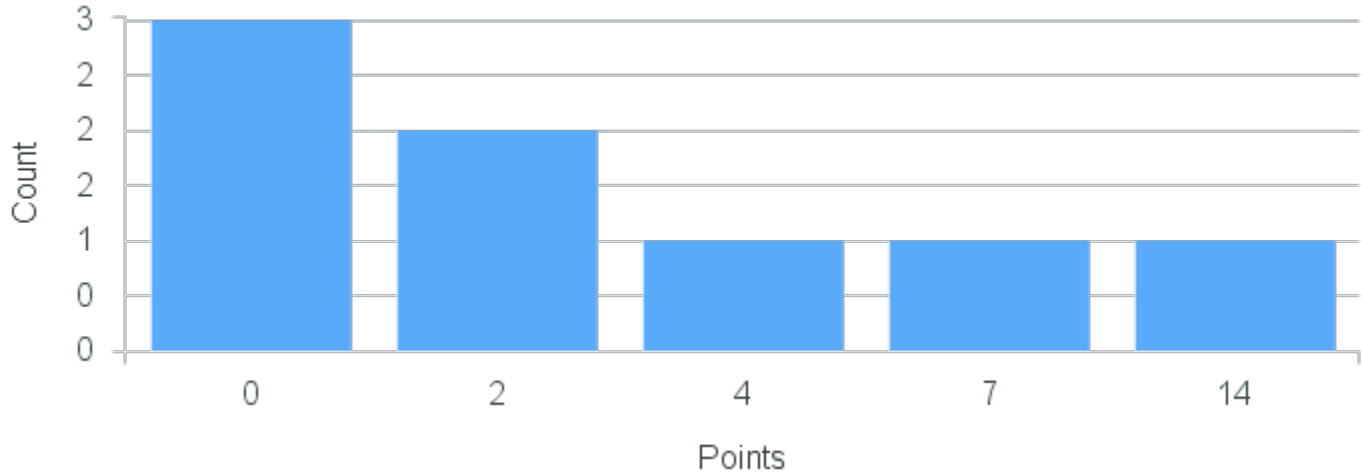

Course Point Distribution for Spring 2020

CRN: 20243

Course ID: FR202 Cross List:
7711

Limit: 25

Intermediate French II

Demand: 8

Waitlisted: 0

Department: French & Italian

Term	Block(s)	CRN	Course ID	See Also	Course Limit	Course Demand	Count	Points
Spring 2020	7	20243	FR202 7711		25	8	1	14
Spring 2020	7	20243	FR202 7711		25	8	1	7
Spring 2020	7	20243	FR202 7711		25	8	1	4
Spring 2020	7	20243	FR202 7711		25	8	2	2
Spring 2020	7	20243	FR202 7711		25	8	3	0