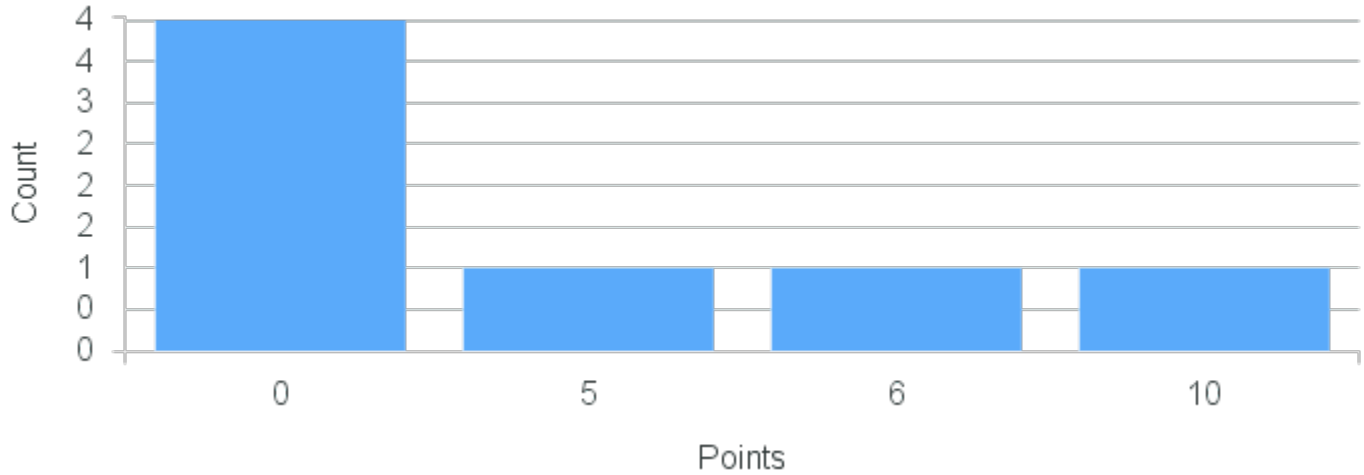

Course Point Distribution for Spring 2020

CRN: 20728

Course ID: MU224 Cross List:
6611

Limit: 25

Jewish Music

Demand: 7

Waitlisted: 0

Department: Music

Term	Block(s)	CRN	Course ID	See Also	Course Limit	Course Demand	Count	Points
Spring 2020	6	20728	MU224 6611		25	7	1	10
Spring 2020	6	20728	MU224 6611		25	7	1	6
Spring 2020	6	20728	MU224 6611		25	7	1	5
Spring 2020	6	20728	MU224 6611		25	7	4	0