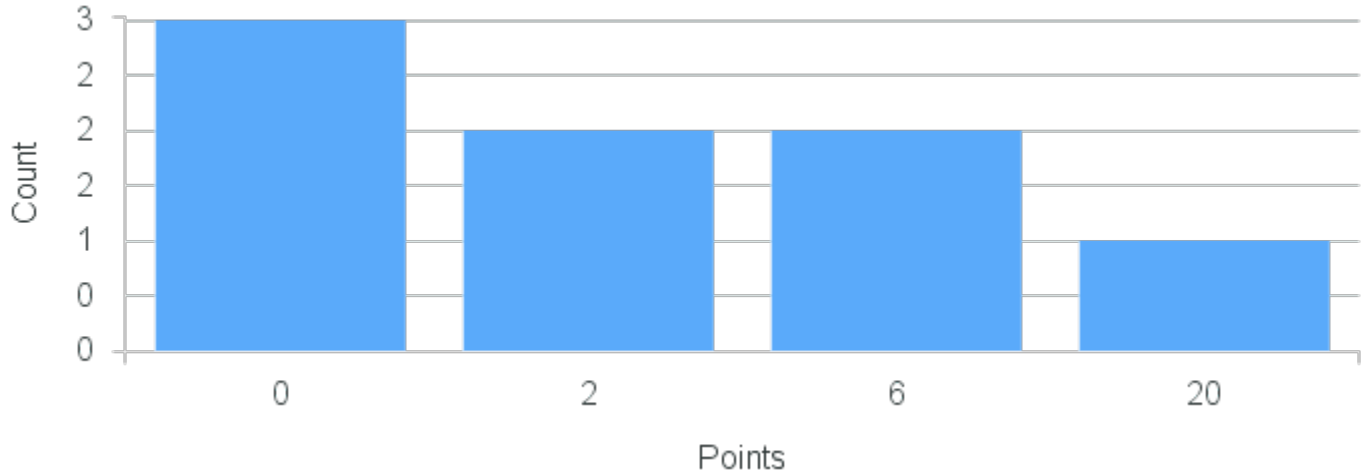

Course Point Distribution for Spring 2020

CRN: 21156

Course ID: EN380 8811 Cross List: RM300 881,PA250 8841,FG308 8811

Limit: 25

Adv Topics in Literary and Cultural Studies: War and its Afterlives in Asian American Family Stories

Demand: 8

Waitlisted: 0

Department: English

Term	Block(s)	CRN	Course ID	See Also	Course Limit	Course Demand	Count	Points
Spring 2020	8	21156	EN380 8811	RM300 881,PA250 8841,FG308 8811	25	8	1	20
Spring 2020	8	21156	EN380 8811	RM300 881,PA250 8841,FG308 8811	25	8	2	6
Spring 2020	8	21156	EN380 8811	RM300 881,PA250 8841,FG308 8811	25	8	2	2
Spring 2020	8	21156	EN380 8811	RM300 881,PA250 8841,FG308 8811	25	8	3	0