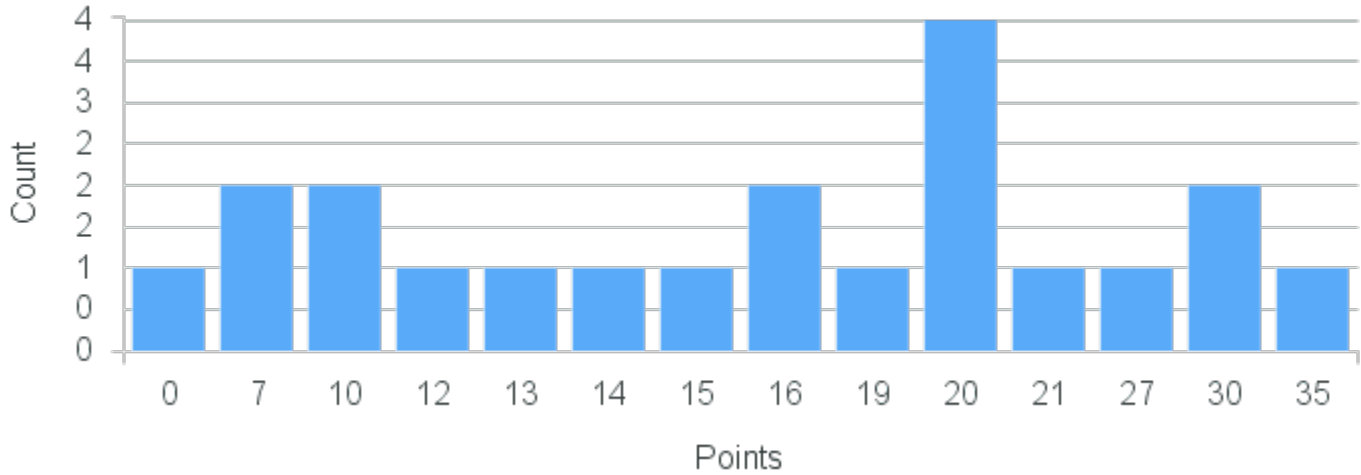

Course Point Distribution for Spring 2020

CRN: 20947

Course ID: GS233 Cross List:
5511

Limit: 12

Topics in Journalism: Radio Journalism

Demand: 21

Waitlisted: 9

Department: Non-Departmental
Studies

Min Points: 16

Term	Block(s)	CRN	Course ID	See Also	Course Limit	Course Demand	Count	Points
Spring 2020	5	20947	GS233 5511		12	21	1	35
Spring 2020	5	20947	GS233 5511		12	21	2	30
Spring 2020	5	20947	GS233 5511		12	21	1	27
Spring 2020	5	20947	GS233 5511		12	21	1	21
Spring 2020	5	20947	GS233 5511		12	21	4	20
Spring 2020	5	20947	GS233 5511		12	21	1	19
Spring 2020	5	20947	GS233 5511		12	21	2	16
Spring 2020	5	20947	GS233 5511		12	21	1	15
Spring 2020	5	20947	GS233 5511		12	21	1	14
Spring 2020	5	20947	GS233 5511		12	21	1	13
Spring 2020	5	20947	GS233 5511		12	21	1	12
Spring 2020	5	20947	GS233 5511		12	21	2	10
Spring 2020	5	20947	GS233 5511		12	21	2	7