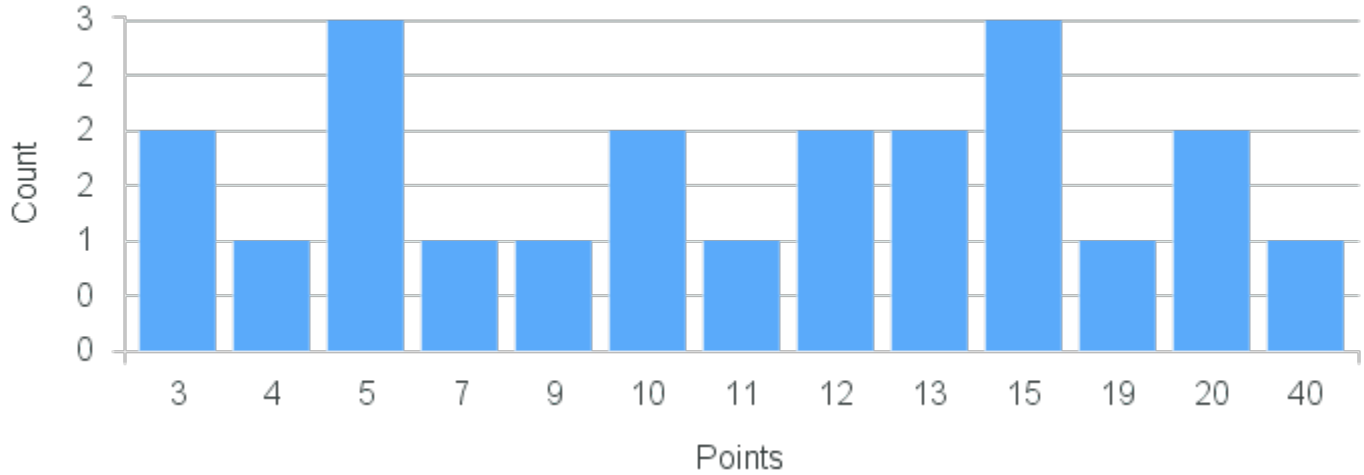

CRN: 20512

Course ID: EC241 Cross List:
6611

Limit: 25

The Economics of Sports

Demand: 22

Waitlisted: 0

Department: Economics &
Business

Term	Block(s)	CRN	Course ID	See Also	Course Limit	Course Demand	Count	Points
Spring 2020	6	20512	EC241 6611		25	22	1	40
Spring 2020	6	20512	EC241 6611		25	22	2	20
Spring 2020	6	20512	EC241 6611		25	22	1	19
Spring 2020	6	20512	EC241 6611		25	22	3	15
Spring 2020	6	20512	EC241 6611		25	22	2	13
Spring 2020	6	20512	EC241 6611		25	22	2	12
Spring 2020	6	20512	EC241 6611		25	22	1	11
Spring 2020	6	20512	EC241 6611		25	22	2	10
Spring 2020	6	20512	EC241 6611		25	22	1	9
Spring 2020	6	20512	EC241 6611		25	22	1	7
Spring 2020	6	20512	EC241 6611		25	22	3	5
Spring 2020	6	20512	EC241 6611		25	22	1	4
Spring 2020	6	20512	EC241 6611		25	22	2	3