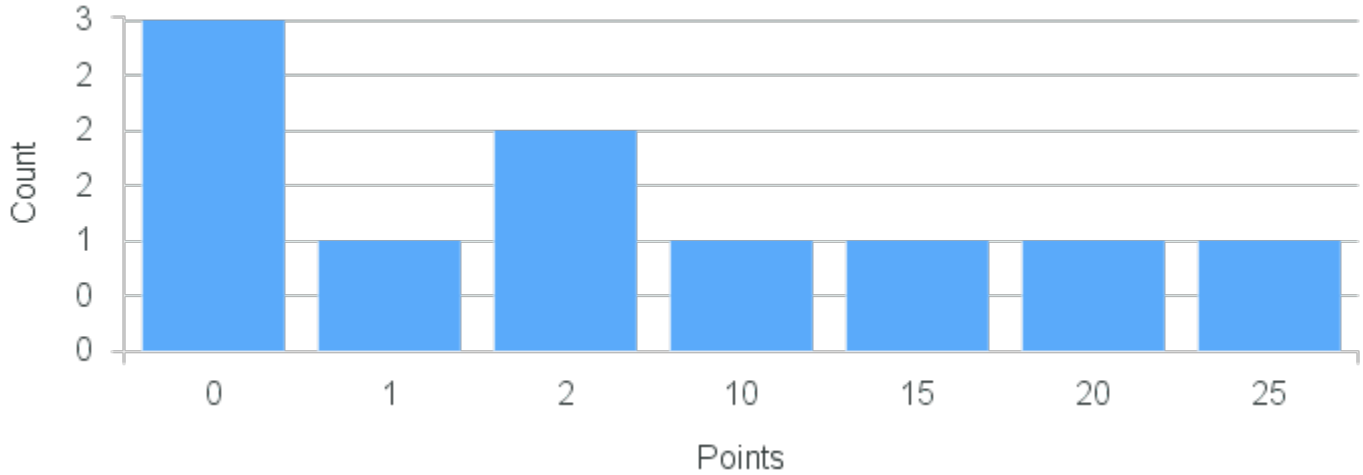

Course Point Distribution for Spring 2020

CRN: 20238

Course ID: PY430 Cross List:
8811

Limit: 25

Adolescence

Demand: 10

Waitlisted: 0

Department: Psychology