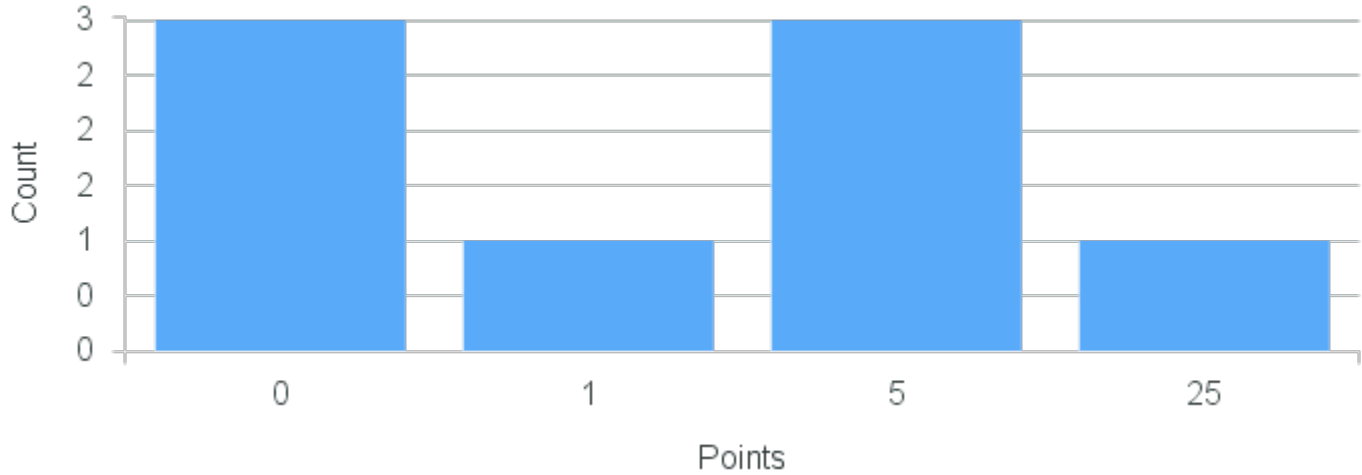

Course Point Distribution for Spring 2020

CRN: 20440

Course ID: HY249 Cross List: FG247 5511
5511

Limit: 25

Women, Children & Men: Families in Historical Perspective

Demand: 8

Waitlisted: 0

Department: History

Term	Block(s)	CRN	Course ID	See Also	Course Limit	Course Demand	Count	Points
Spring 2020	5	20440	HY249 5511	FG247 5511	25	8	1	25
Spring 2020	5	20440	HY249 5511	FG247 5511	25	8	3	5
Spring 2020	5	20440	HY249 5511	FG247 5511	25	8	1	1
Spring 2020	5	20440	HY249 5511	FG247 5511	25	8	3	0