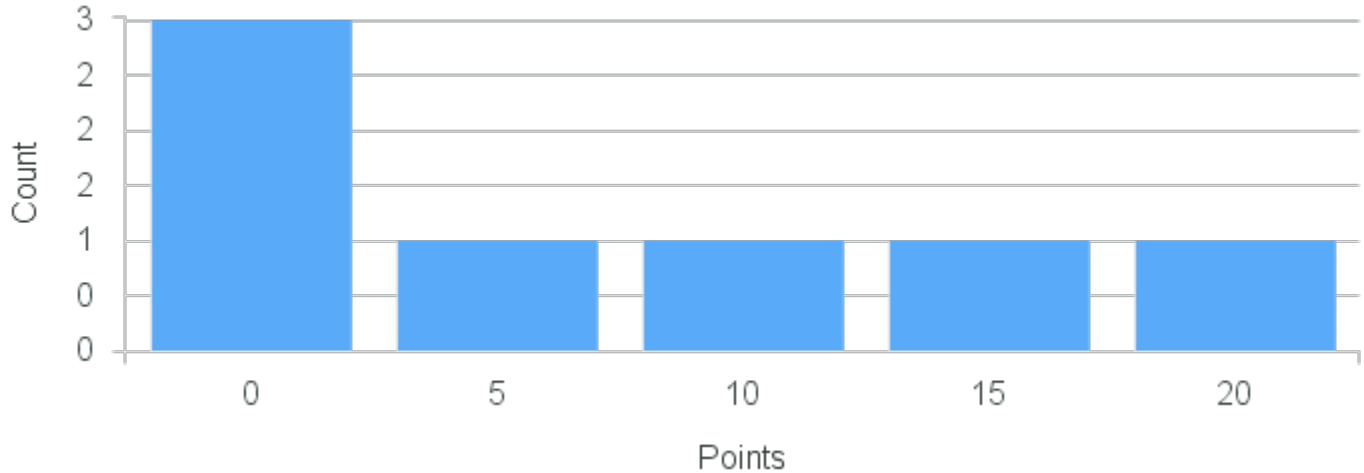

Course Point Distribution for Spring 2020

CRN: 20636

Course ID: TH221 Cross List: EN280 6631,CO200 6661
6611

Limit: 32

Medieval and Renaissance Theatre: Spirituality, Philosophy and Performance

Demand: 7

Waitlisted: 0

Department: Theatre and Dance

Term	Block(s)	CRN	Course ID	See Also	Course Limit	Course Demand	Count	Points
Spring 2020	6	20636	TH221 6611	EN280 6631,CO200 6661	32	7	1	20
Spring 2020	6	20636	TH221 6611	EN280 6631,CO200 6661	32	7	1	15
Spring 2020	6	20636	TH221 6611	EN280 6631,CO200 6661	32	7	1	10
Spring 2020	6	20636	TH221 6611	EN280 6631,CO200 6661	32	7	1	5
Spring 2020	6	20636	TH221 6611	EN280 6631,CO200 6661	32	7	3	0