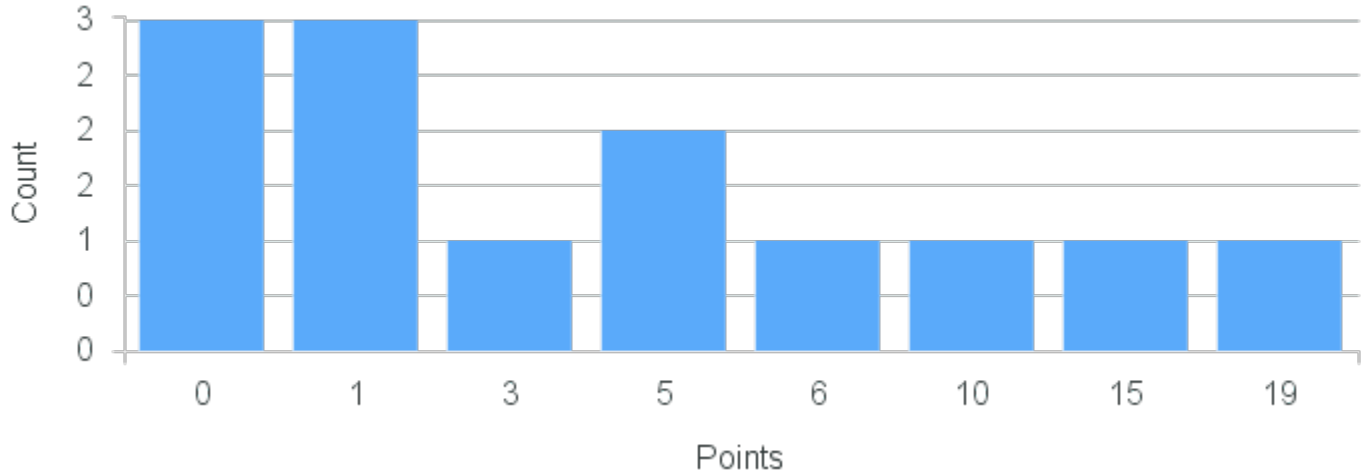

CRN: 20186

Course ID: ED250 Cross List:
6611

Limit: 25

Topics in Education: Special Education: Disability and Society

Demand: 13

Waitlisted: 0

Department: Education

Term	Block(s)	CRN	Course ID	See Also	Course Limit	Course Demand	Count	Points
Spring 2020	6	20186	ED250 6611		25	13	1	19
Spring 2020	6	20186	ED250 6611		25	13	1	15
Spring 2020	6	20186	ED250 6611		25	13	1	10
Spring 2020	6	20186	ED250 6611		25	13	1	6
Spring 2020	6	20186	ED250 6611		25	13	2	5
Spring 2020	6	20186	ED250 6611		25	13	1	3
Spring 2020	6	20186	ED250 6611		25	13	3	1
Spring 2020	6	20186	ED250 6611		25	13	3	0