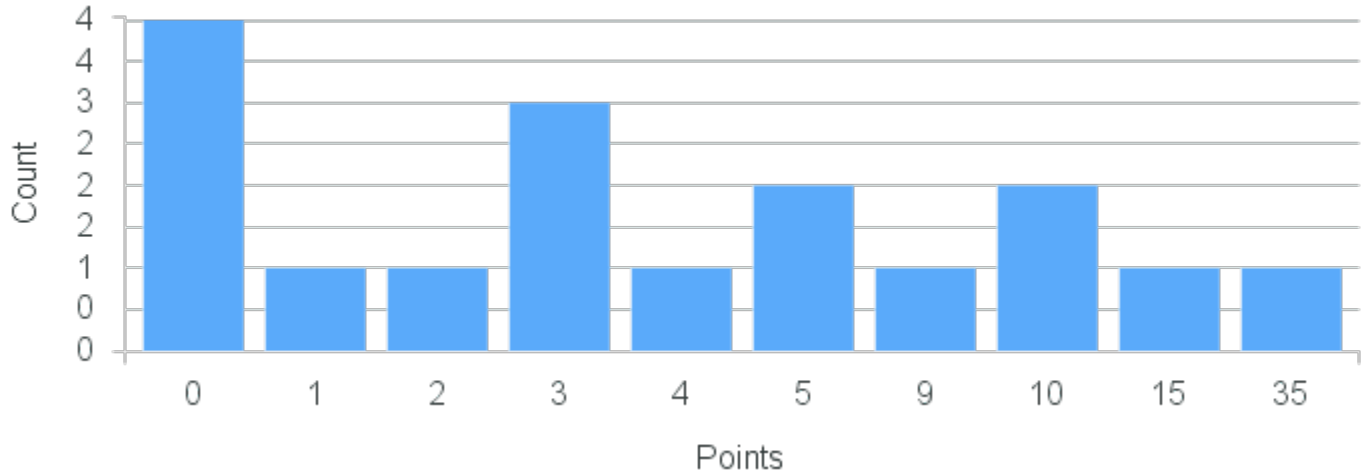

Course Point Distribution for Spring 2020

CRN: 20185

Course ID: ED380 Cross List:
6611

Limit: 25

Curriculum Theory and Engaging Pedagogies

Demand: 17

Waitlisted: 0

Department: Education