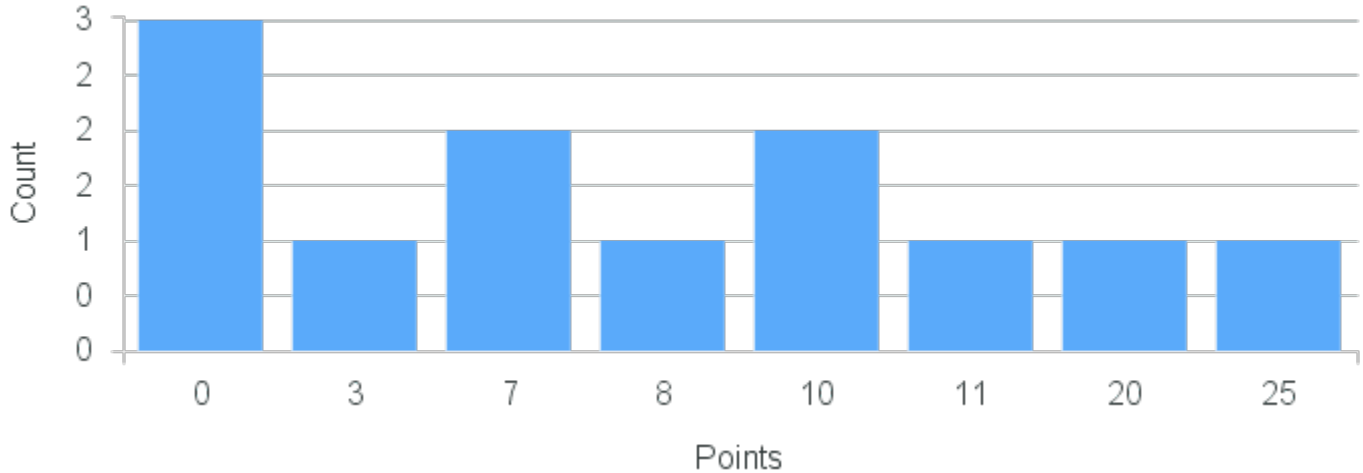

Course Point Distribution for Spring 2020

CRN: 20448

Course ID: HY244 Cross List: RM244 5521
5511

Limit: 25

Black People in the US since the Civil War

Demand: 12

Waitlisted: 0

Department: History