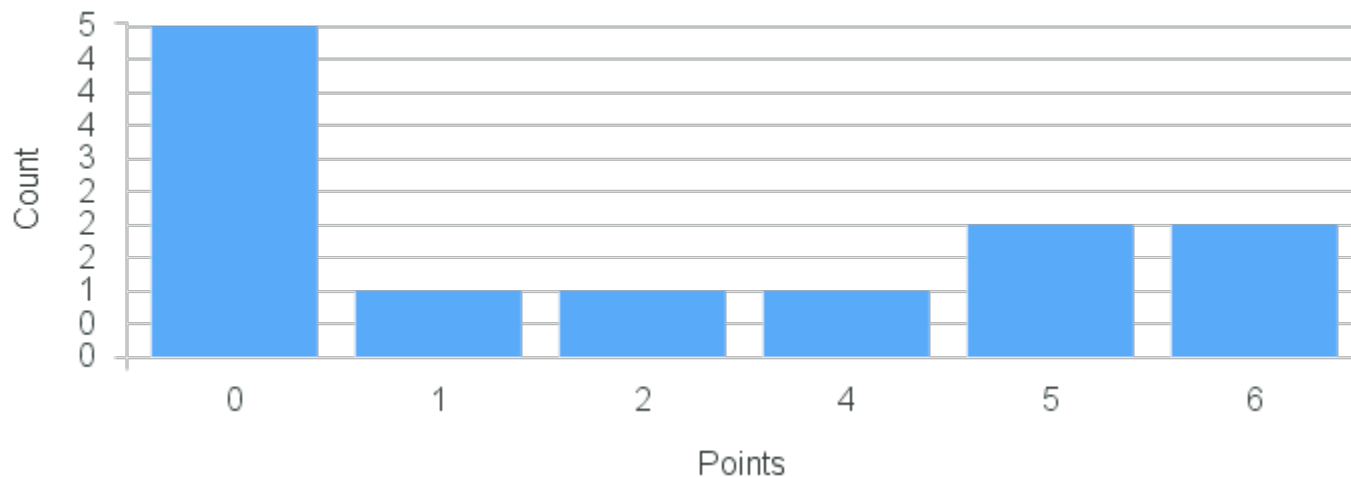

Course Point Distribution for Spring 2020

CRN: 20678

Course ID: MB401 Cross List:
7711

Limit: 14

Advanced Special Topics in Molecular Biology

Demand: 12

Waitlisted: 0

Department: Molecular Biology

Term	Block(s)	CRN	Course ID	See Also	Course Limit	Course Demand	Count	Points
Spring 2020	7	20678	MB401 7711		14	12	2	6
Spring 2020	7	20678	MB401 7711		14	12	2	5
Spring 2020	7	20678	MB401 7711		14	12	1	4
Spring 2020	7	20678	MB401 7711		14	12	1	2
Spring 2020	7	20678	MB401 7711		14	12	1	1
Spring 2020	7	20678	MB401 7711		14	12	5	0