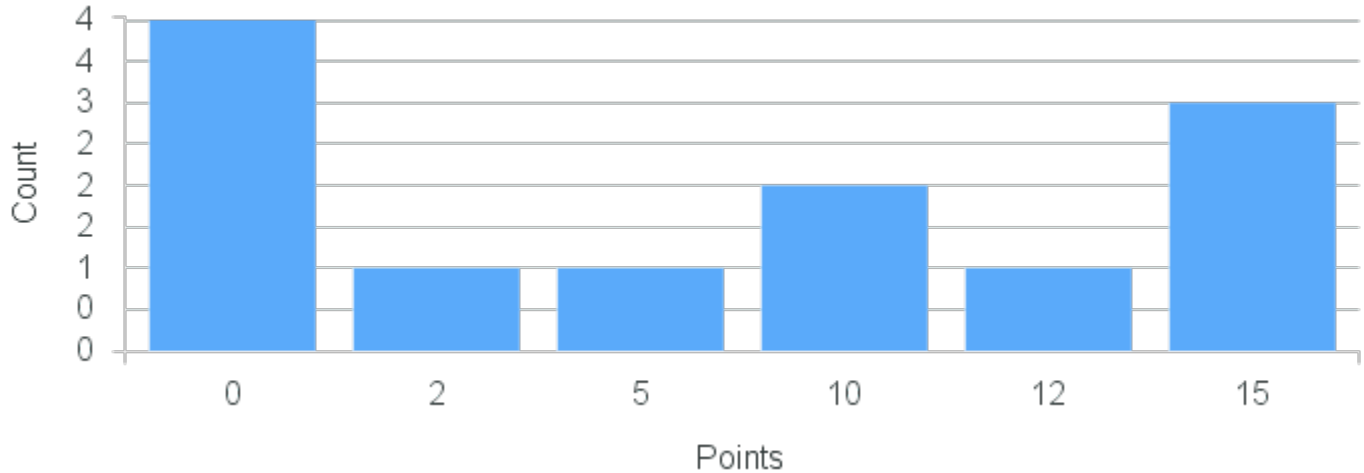

Course Point Distribution for Spring 2020

CRN: 21206

Course ID: SO292 Cross List: FG206 8821
8811

Limit: 25

Sociology of Body and Health

Demand: 12

Waitlisted: 0

Department: Sociology