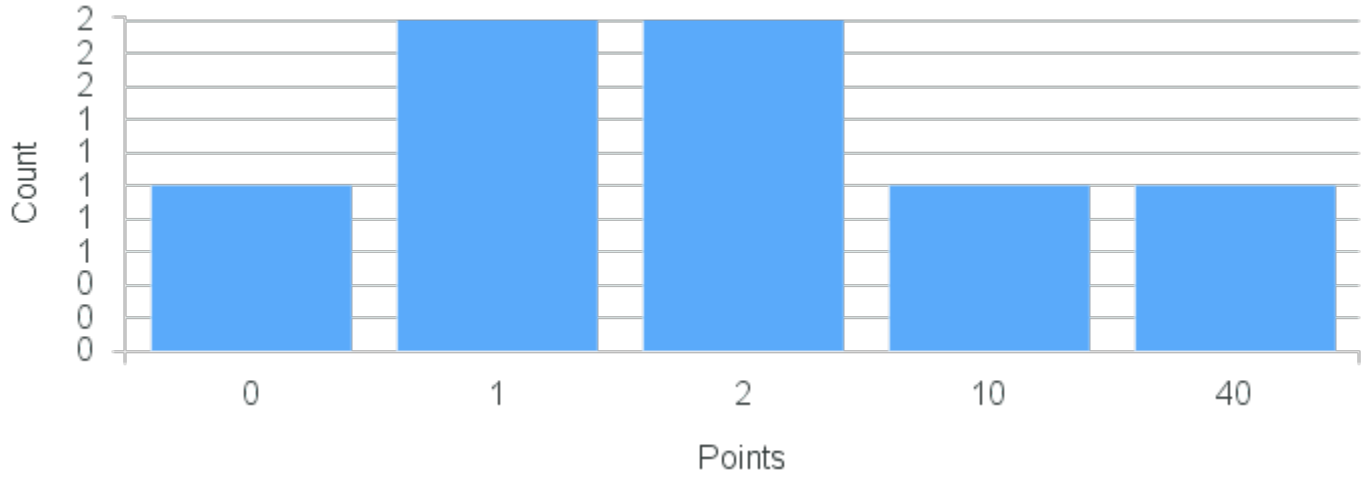

Course Point Distribution for Spring 2020

CRN: 20820

Course ID: MA408 Cross List:
7711

Limit: 25

History of Mathematics

Demand: 7

Waitlisted: 0

Department: Mathematics &
Computer Science