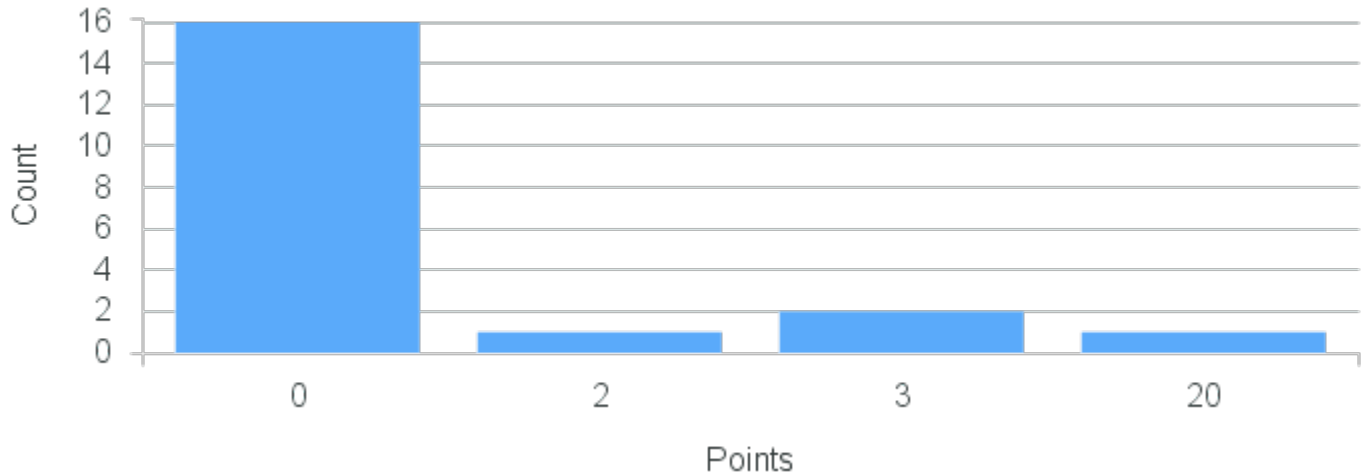

Limit: 32

Topics in Literature: The Art of Living: Greek Literature, Ancient and Modern

Demand: 20

Waitlisted: 0

Department: English

Term	Block(s)	CRN	Course ID	See Also	Course Limit	Course Demand	Count	Points
Spring 2020	7	20405	EN280 7711	CO200 7711	32	20	1	20
Spring 2020	7	20405	EN280 7711	CO200 7711	32	20	2	3
Spring 2020	7	20405	EN280 7711	CO200 7711	32	20	1	2
Spring 2020	7	20405	EN280 7711	CO200 7711	32	20	16	0