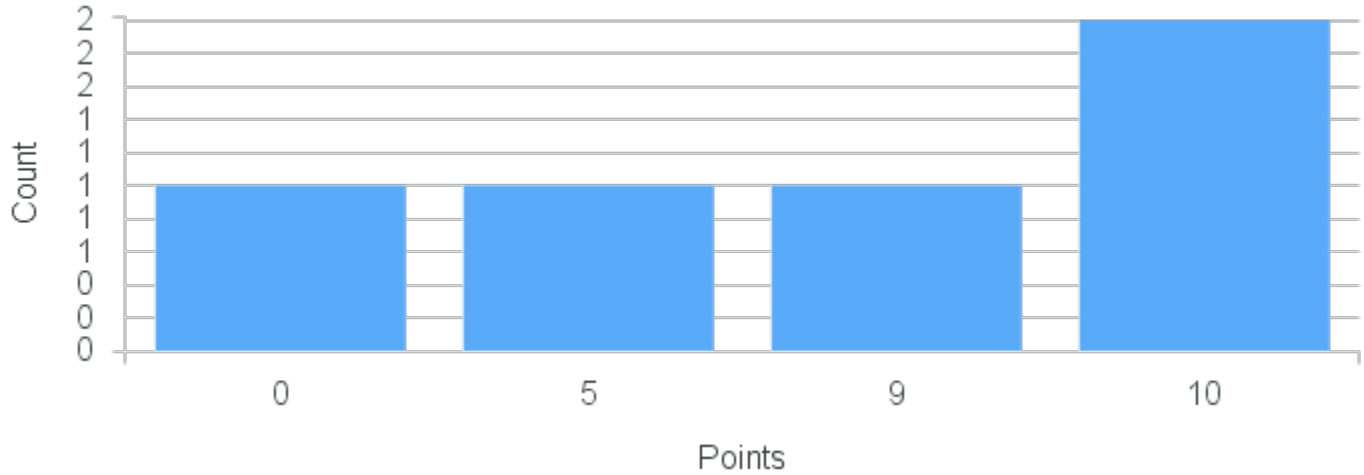

Course Point Distribution for Spring 2020

CRN: 20718

Course ID: MU395 Cross List:
7711

Limit: 25

Irish Traditional Music

Demand: 5
Waitlisted: 0

Department: Music

Term	Block(s)	CRN	Course ID	See Also	Course Limit	Course Demand	Count	Points
Spring 2020	7	20718	MU395 7711		25	5	2	10
Spring 2020	7	20718	MU395 7711		25	5	1	9
Spring 2020	7	20718	MU395 7711		25	5	1	5
Spring 2020	7	20718	MU395 7711		25	5	1	0