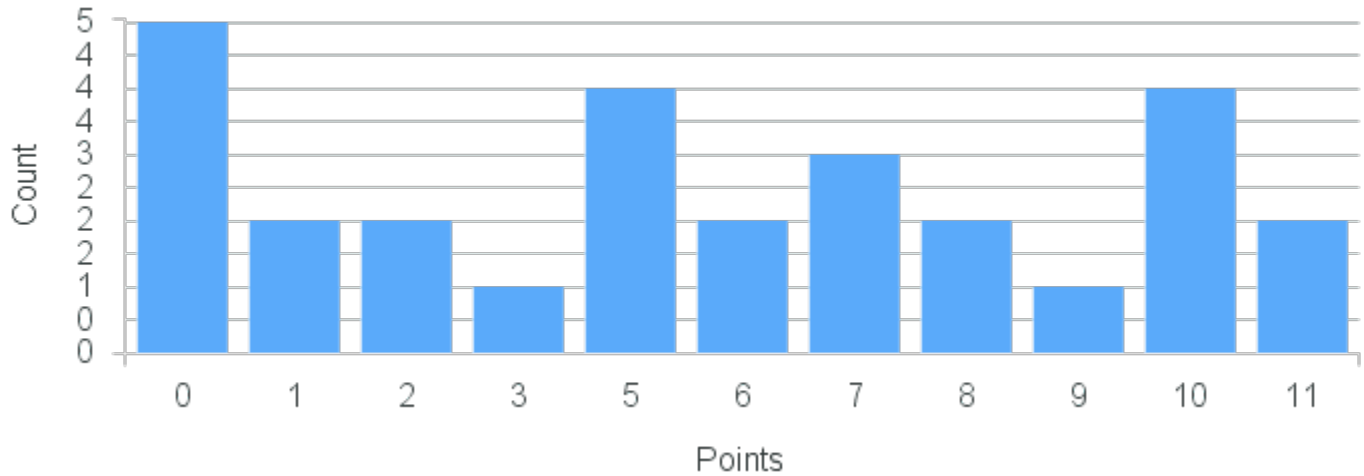

Course Point Distribution for Spring 2020

CRN: 20270

Course ID: AN102 Cross List:
5511

Limit: 25

Cultural Anthropology

Demand: 28

Waitlisted: 3

Department: Anthropology

Min Points: 0

Term	Block(s)	CRN	Course ID	See Also	Course Limit	Course Demand	Count	Points
Spring 2020	5	20270	AN102 5511		25	28	2	11
Spring 2020	5	20270	AN102 5511		25	28	4	10
Spring 2020	5	20270	AN102 5511		25	28	1	9
Spring 2020	5	20270	AN102 5511		25	28	2	8
Spring 2020	5	20270	AN102 5511		25	28	3	7
Spring 2020	5	20270	AN102 5511		25	28	2	6
Spring 2020	5	20270	AN102 5511		25	28	4	5
Spring 2020	5	20270	AN102 5511		25	28	1	3
Spring 2020	5	20270	AN102 5511		25	28	2	2
Spring 2020	5	20270	AN102 5511		25	28	2	1
Spring 2020	5	20270	AN102 5511		25	28	5	0