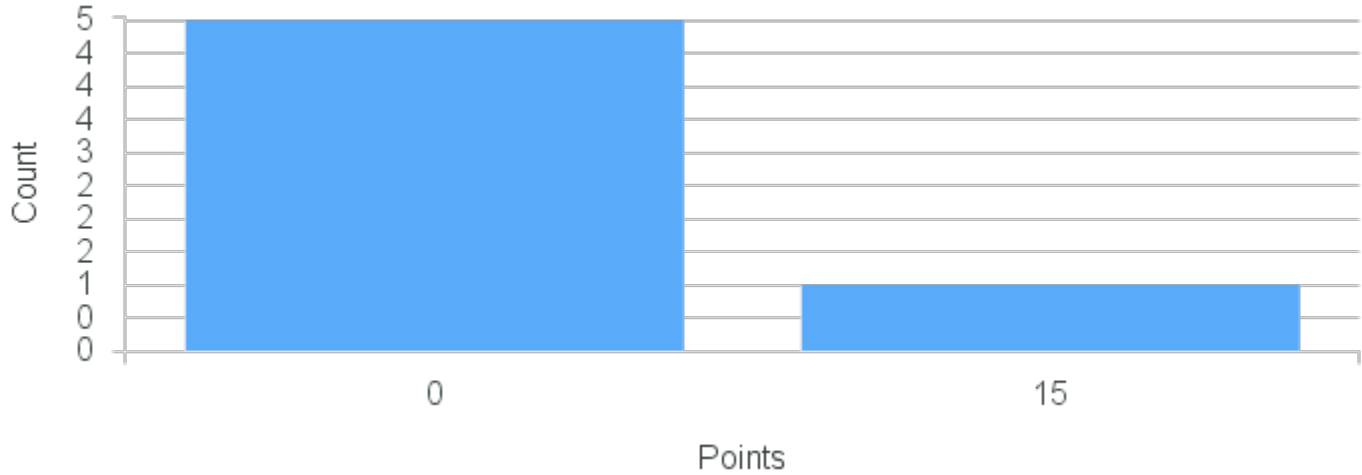

Course Point Distribution for Spring 2020

CRN: 20876

Course ID: EN481 Cross List:
5511

Limit: 16

Senior Seminar: Creative Writing Workshop

Demand: 6

Waitlisted: 0

Department: English