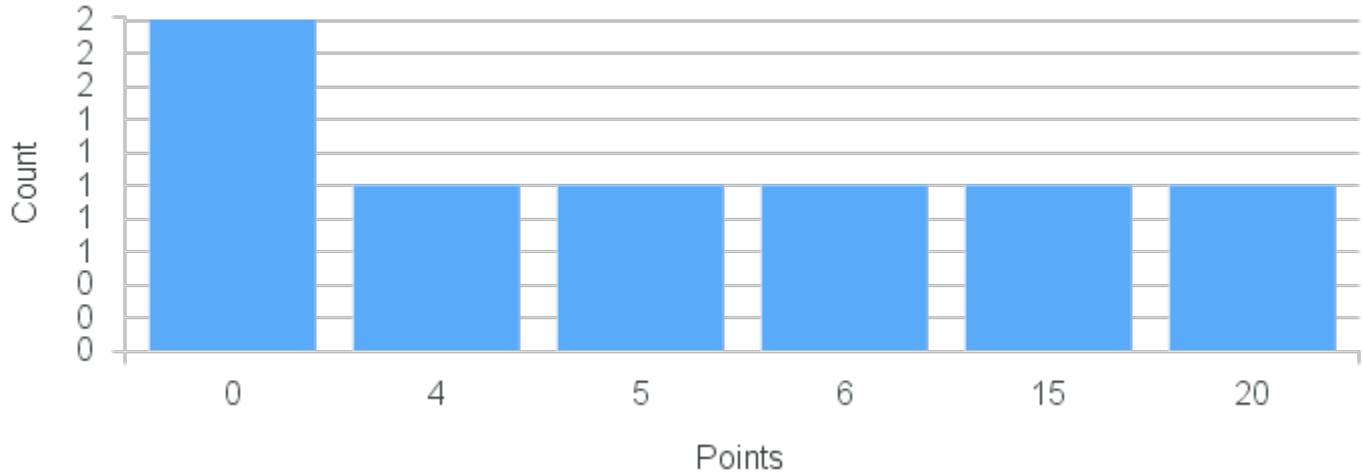

Course Point Distribution for Spring 2020

CRN: 20933

Course ID: AH210 Cross List:
7711

Limit: 25

Islamic Art

Demand: 7
Waitlisted: 0

Department: Art

Term	Block(s)	CRN	Course ID	See Also	Course Limit	Course Demand	Count	Points
Spring 2020	7	20933	AH210 7711		25	7	1	20
Spring 2020	7	20933	AH210 7711		25	7	1	15
Spring 2020	7	20933	AH210 7711		25	7	1	6
Spring 2020	7	20933	AH210 7711		25	7	1	5
Spring 2020	7	20933	AH210 7711		25	7	1	4
Spring 2020	7	20933	AH210 7711		25	7	2	0