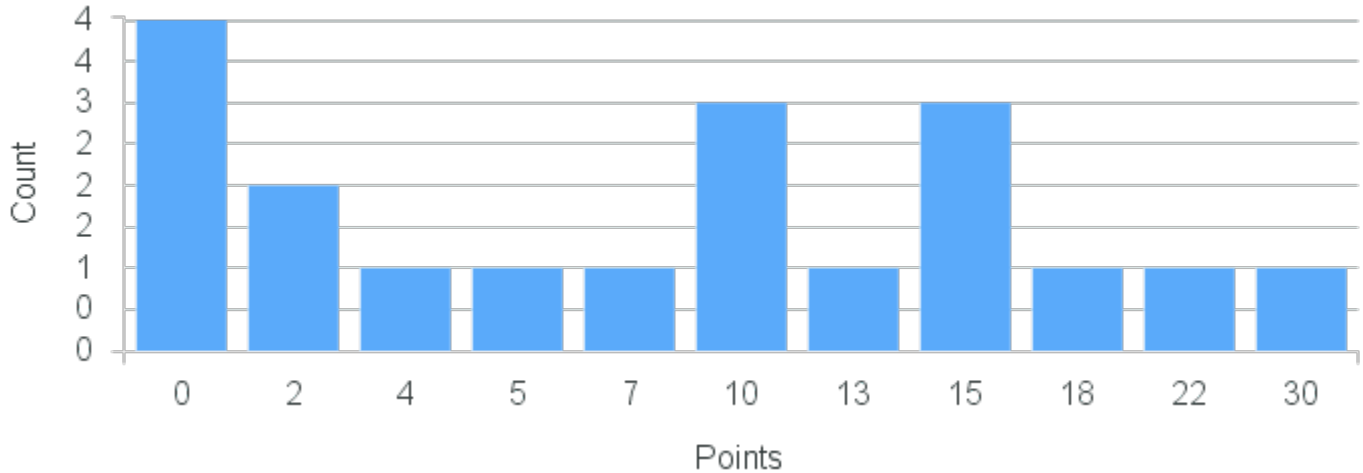

Course Point Distribution for Spring 2020

CRN: 20076

Course ID: FR101 Cross List:
6611

Limit: 25

Elementary French I

Demand: 19

Waitlisted: 0

Department: French & Italian

Term	Block(s)	CRN	Course ID	See Also	Course Limit	Course Demand	Count	Points
Spring 2020	6	20076	FR101 6611		25	19	1	30
Spring 2020	6	20076	FR101 6611		25	19	1	22
Spring 2020	6	20076	FR101 6611		25	19	1	18
Spring 2020	6	20076	FR101 6611		25	19	3	15
Spring 2020	6	20076	FR101 6611		25	19	1	13
Spring 2020	6	20076	FR101 6611		25	19	3	10
Spring 2020	6	20076	FR101 6611		25	19	1	7
Spring 2020	6	20076	FR101 6611		25	19	1	5
Spring 2020	6	20076	FR101 6611		25	19	1	4
Spring 2020	6	20076	FR101 6611		25	19	2	2
Spring 2020	6	20076	FR101 6611		25	19	4	0