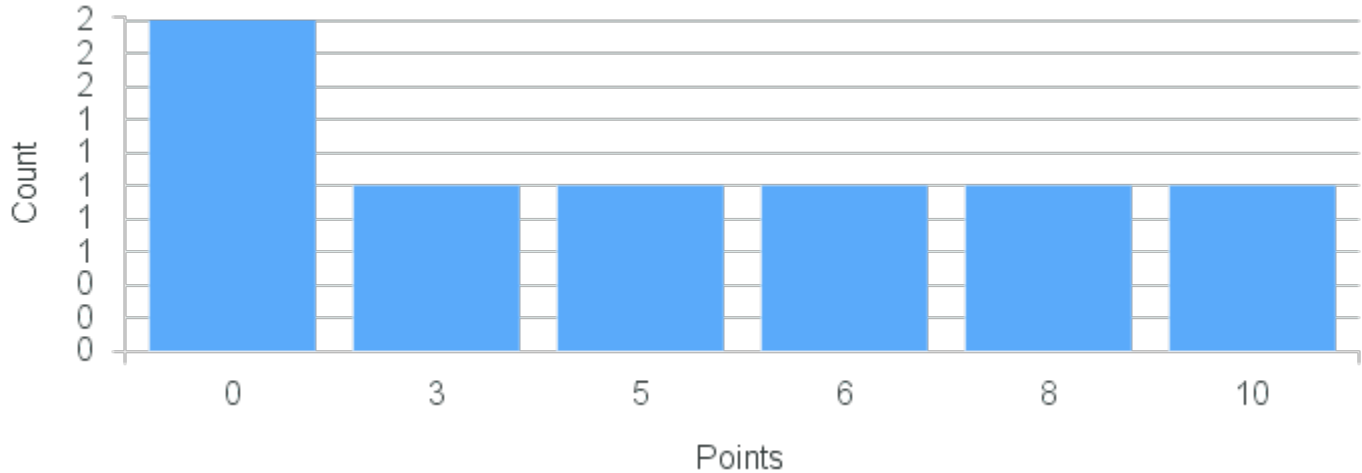

Course Point Distribution for Spring 2020

CRN: 20417

Course ID: PH265 Cross List:
7711

Limit: 25

Sigmund Freud

Demand: 7
Waitlisted: 0

Department: Philosophy

Term	Block(s)	CRN	Course ID	See Also	Course Limit	Course Demand	Count	Points
Spring 2020	7	20417	PH265 7711		25	7	1	10
Spring 2020	7	20417	PH265 7711		25	7	1	8
Spring 2020	7	20417	PH265 7711		25	7	1	6
Spring 2020	7	20417	PH265 7711		25	7	1	5
Spring 2020	7	20417	PH265 7711		25	7	1	3
Spring 2020	7	20417	PH265 7711		25	7	2	0