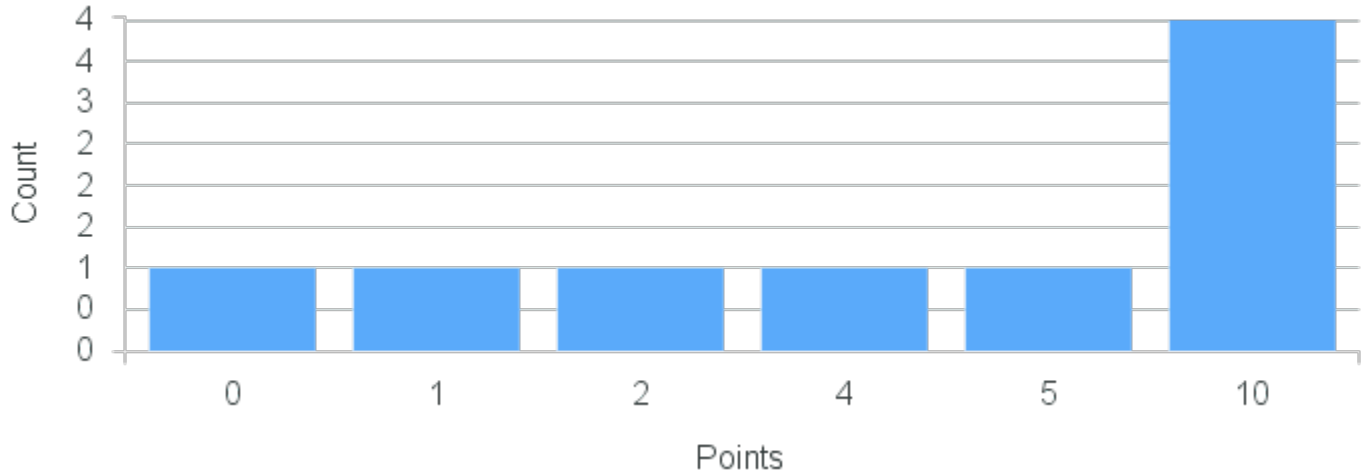

Course Point Distribution for Spring 2020

CRN: 20370

Course ID: RE110 Cross List: CL222 8811
8811

Limit: 25

The Bible: Myth and History

Demand: 9

Waitlisted: 0

Department: Religion

Term	Block(s)	CRN	Course ID	See Also	Course Limit	Course Demand	Count	Points
Spring 2020	8	20370	RE110 8811	CL222 8811	25	9	4	10
Spring 2020	8	20370	RE110 8811	CL222 8811	25	9	1	5
Spring 2020	8	20370	RE110 8811	CL222 8811	25	9	1	4
Spring 2020	8	20370	RE110 8811	CL222 8811	25	9	1	2
Spring 2020	8	20370	RE110 8811	CL222 8811	25	9	1	1
Spring 2020	8	20370	RE110 8811	CL222 8811	25	9	1	0