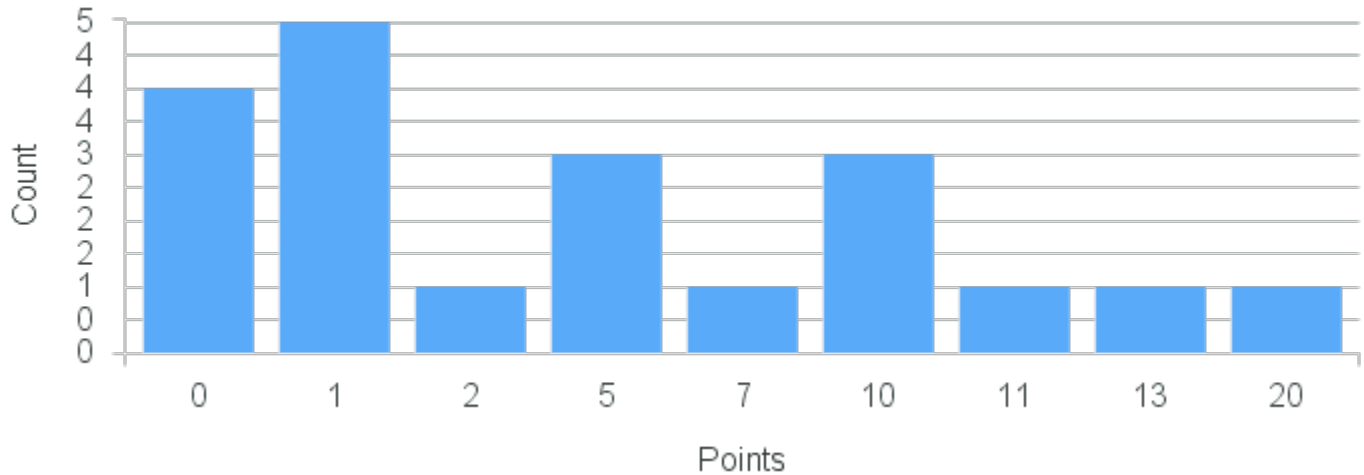

Course Point Distribution for Spring 2020

CRN: 20242

Course ID: PY439 Cross List:
7711

Limit: 25

Language and Thought

Demand: 20

Waitlisted: 0

Department: Psychology

Term	Block(s)	CRN	Course ID	See Also	Course Limit	Course Demand	Count	Points
Spring 2020	7	20242	PY439 7711		25	20	1	20
Spring 2020	7	20242	PY439 7711		25	20	1	13
Spring 2020	7	20242	PY439 7711		25	20	1	11
Spring 2020	7	20242	PY439 7711		25	20	3	10
Spring 2020	7	20242	PY439 7711		25	20	1	7
Spring 2020	7	20242	PY439 7711		25	20	3	5
Spring 2020	7	20242	PY439 7711		25	20	1	2
Spring 2020	7	20242	PY439 7711		25	20	5	1
Spring 2020	7	20242	PY439 7711		25	20	4	0