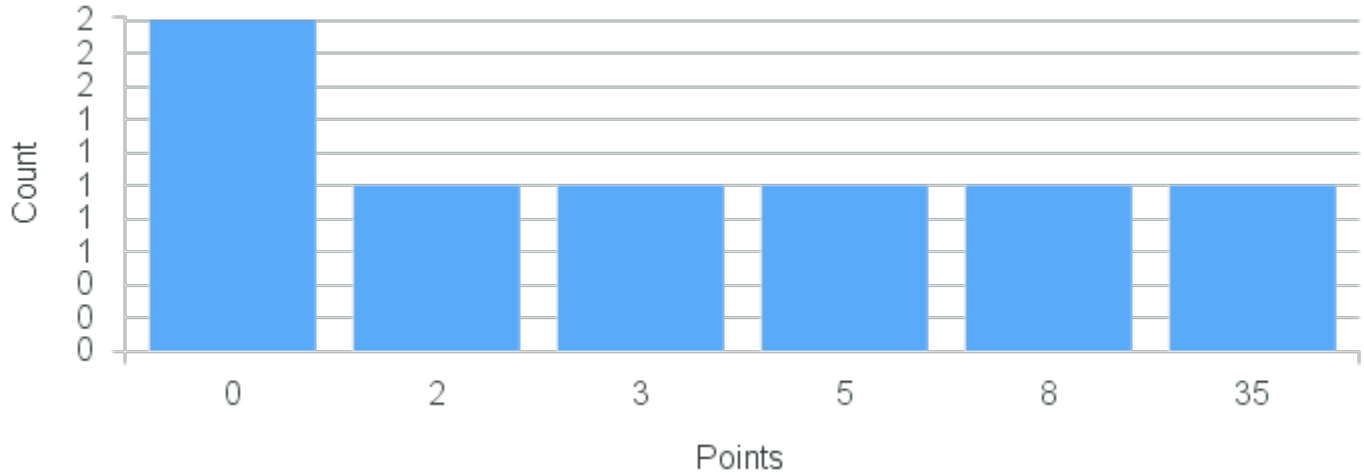

Course Point Distribution for Spring 2020

CRN: 20300

Course ID: PS410 Cross List:
6611

Limit: 10

Tutorial in International Relations

Demand: 7

Waitlisted: 0

Department: Political Science