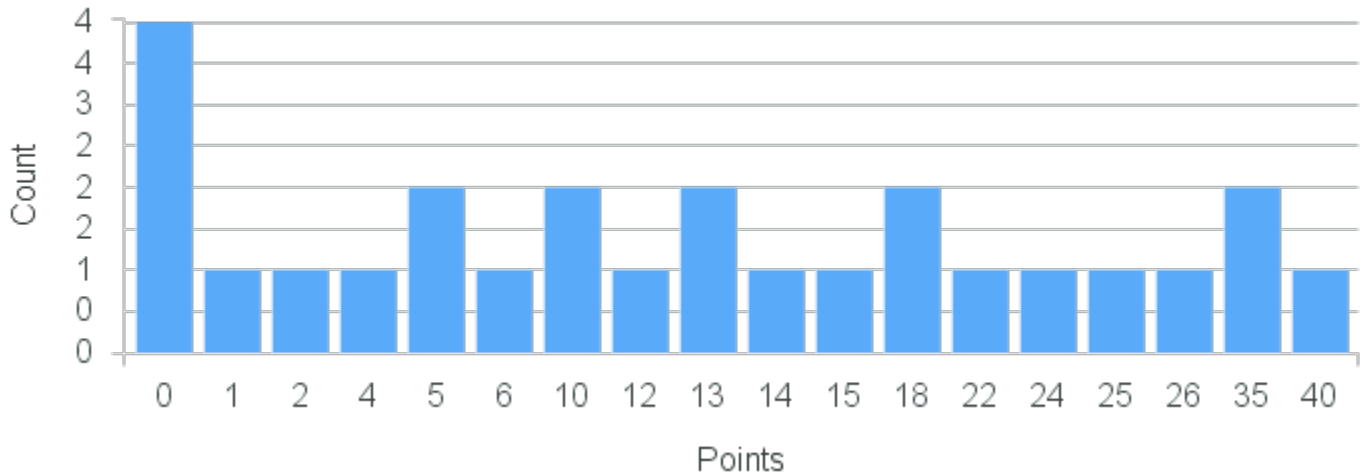

Course Point Distribution for Spring 2020

CRN: 20871

Course ID: PC108 Cross List:
5813

Limit: 8

Introduction to Machining and Fabrication

Demand: 26

Waitlisted: 18

Department: Physics

Min Points: 18

Term	Block(s)	CRN	Course ID	See Also	Course Limit	Course Demand	Count	Points
Spring 2020	5-8	20871	PC108 5813		8	26	1	40
Spring 2020	5-8	20871	PC108 5813		8	26	2	35
Spring 2020	5-8	20871	PC108 5813		8	26	1	26
Spring 2020	5-8	20871	PC108 5813		8	26	1	25
Spring 2020	5-8	20871	PC108 5813		8	26	1	24
Spring 2020	5-8	20871	PC108 5813		8	26	1	22
Spring 2020	5-8	20871	PC108 5813		8	26	2	18
Spring 2020	5-8	20871	PC108 5813		8	26	1	15
Spring 2020	5-8	20871	PC108 5813		8	26	1	14
Spring 2020	5-8	20871	PC108 5813		8	26	2	13
Spring 2020	5-8	20871	PC108 5813		8	26	1	12
Spring 2020	5-8	20871	PC108 5813		8	26	2	10
Spring 2020	5-8	20871	PC108 5813		8	26	1	6
Spring 2020	5-8	20871	PC108 5813		8	26	2	5