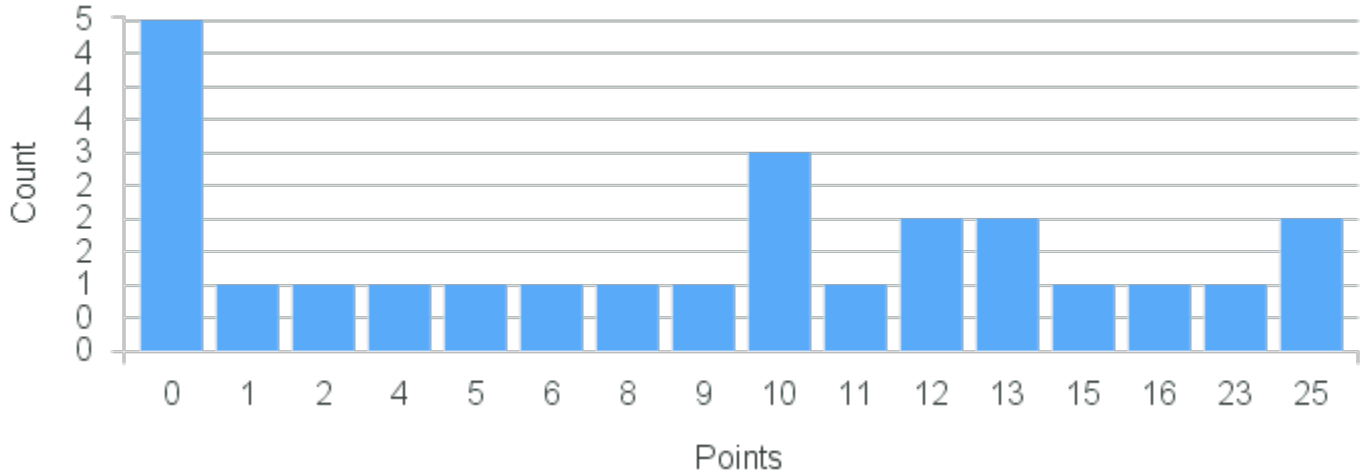

Course Point Distribution for Spring 2020

CRN: 20318

Course ID: GY140 Cross List:
7711

Limit: 25

Physical Geology

Demand: 25

Waitlisted: 0

Department: Geology

Term	Block(s)	CRN	Course ID	See Also	Course Limit	Course Demand	Count	Points
Spring 2020	7	20318	GY140 7711		25	25	2	25
Spring 2020	7	20318	GY140 7711		25	25	1	23
Spring 2020	7	20318	GY140 7711		25	25	1	16
Spring 2020	7	20318	GY140 7711		25	25	1	15
Spring 2020	7	20318	GY140 7711		25	25	2	13
Spring 2020	7	20318	GY140 7711		25	25	2	12
Spring 2020	7	20318	GY140 7711		25	25	1	11
Spring 2020	7	20318	GY140 7711		25	25	3	10
Spring 2020	7	20318	GY140 7711		25	25	1	9
Spring 2020	7	20318	GY140 7711		25	25	1	8
Spring 2020	7	20318	GY140 7711		25	25	1	6
Spring 2020	7	20318	GY140 7711		25	25	1	5
Spring 2020	7	20318	GY140 7711		25	25	1	4
Spring 2020	7	20318	GY140 7711		25	25	1	2