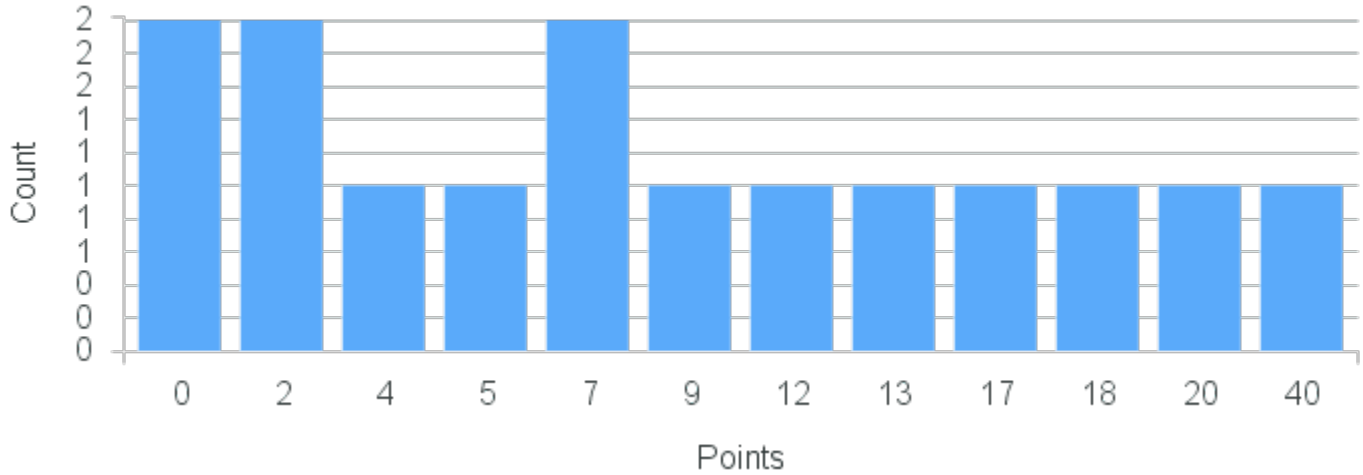

Course Point Distribution for Spring 2020

CRN: 20251

Course ID: EV309 Cross List:
6611

Limit: 25

Population dynamics of wild, harvested, and endangered species

Demand: 15

Waitlisted: 0

Department: Environmental
Science