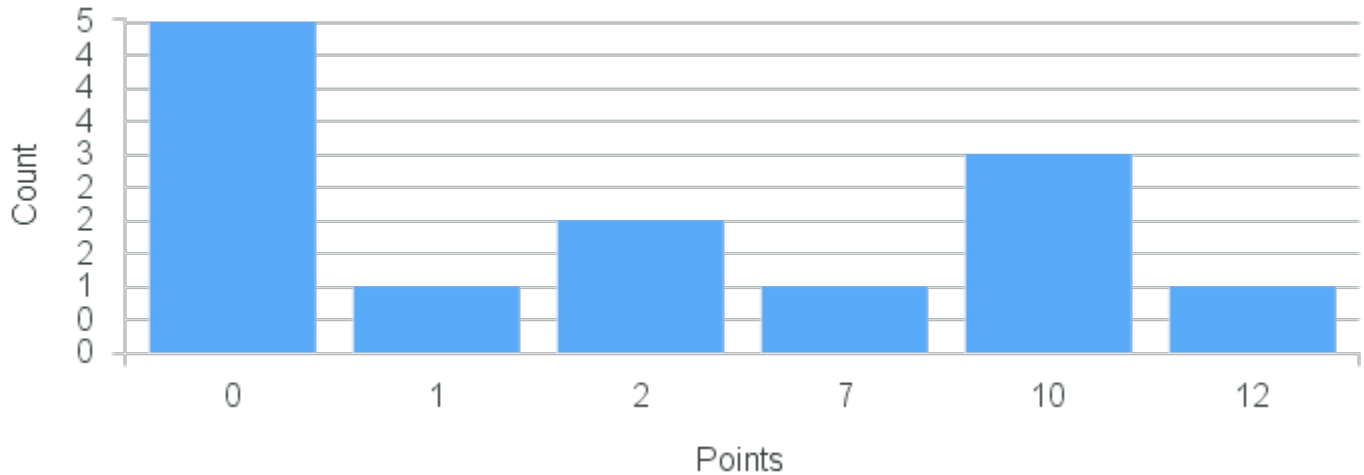

Course Point Distribution for Spring 2020

CRN: 20475

Course ID: HY399 Cross List:
8811

Limit: 15

Junior Seminar: Studying History

Demand: 13

Waitlisted: 0

Department: History