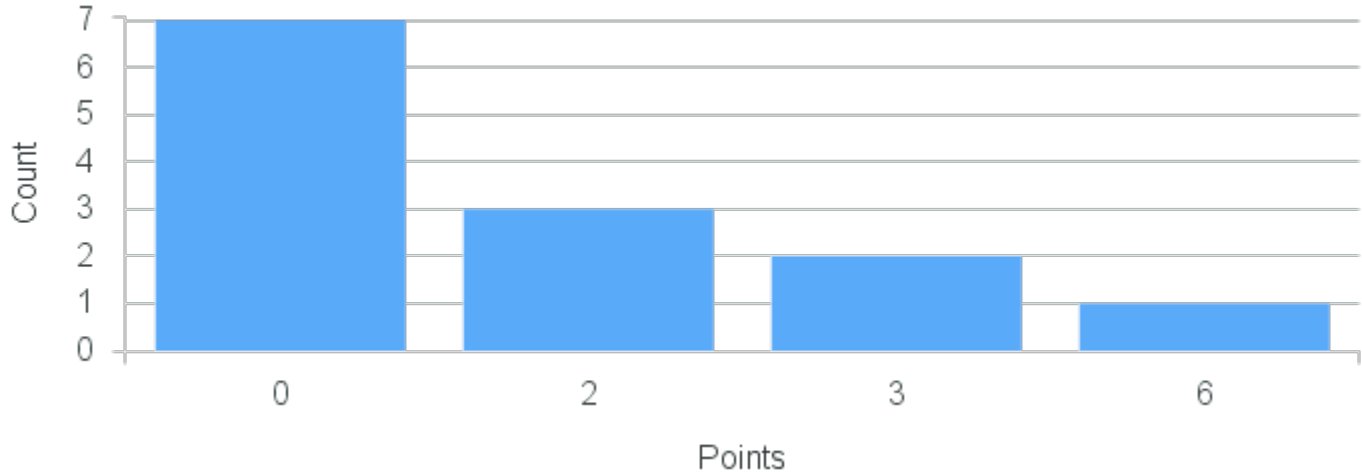

Course Point Distribution for Spring 2020

CRN: 20294

Course ID: GY335 Cross List:
6611

Limit: 25

Geochemistry of the Rock Cycle

Demand: 13

Waitlisted: 0

Department: Geology

Term	Block(s)	CRN	Course ID	See Also	Course Limit	Course Demand	Count	Points
Spring 2020	6	20294	GY335 6611		25	13	1	6
Spring 2020	6	20294	GY335 6611		25	13	2	3
Spring 2020	6	20294	GY335 6611		25	13	3	2
Spring 2020	6	20294	GY335 6611		25	13	7	0