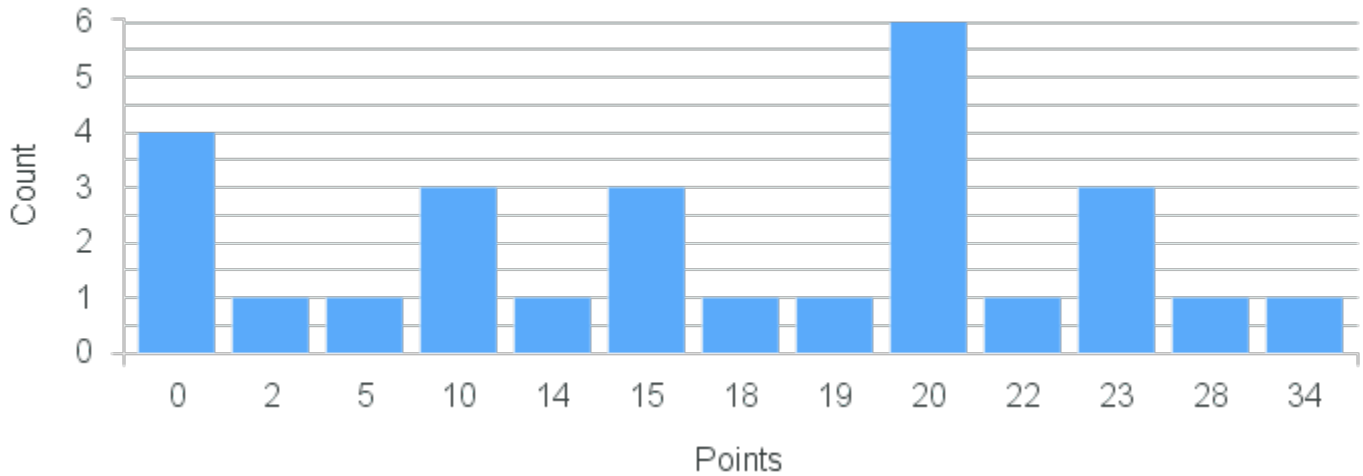

Course Point Distribution for Spring 2020

CRN: 20597

Course ID: DA125 Cross List:
7711

Limit: 25

The Body in Motion

Demand: 27

Waitlisted: 2

Department: Theatre and Dance

Min Points: 0

Term	Block(s)	CRN	Course ID	See Also	Course Limit	Course Demand	Count	Points
Spring 2020	7	20597	DA125 7711		25	27	1	34
Spring 2020	7	20597	DA125 7711		25	27	1	28
Spring 2020	7	20597	DA125 7711		25	27	3	23
Spring 2020	7	20597	DA125 7711		25	27	1	22
Spring 2020	7	20597	DA125 7711		25	27	6	20
Spring 2020	7	20597	DA125 7711		25	27	1	19
Spring 2020	7	20597	DA125 7711		25	27	1	18
Spring 2020	7	20597	DA125 7711		25	27	3	15
Spring 2020	7	20597	DA125 7711		25	27	1	14
Spring 2020	7	20597	DA125 7711		25	27	3	10
Spring 2020	7	20597	DA125 7711		25	27	1	5
Spring 2020	7	20597	DA125 7711		25	27	1	2
Spring 2020	7	20597	DA125 7711		25	27	4	0