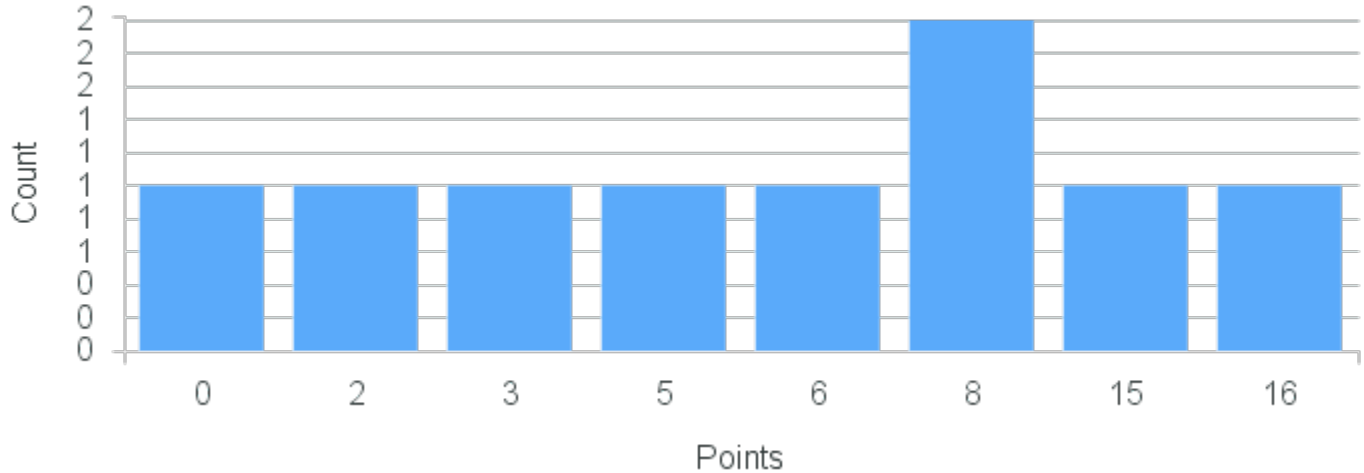

Course Point Distribution for Spring 2020

CRN: 20680

Course ID: MB231 Cross List:
8811

Limit: 24

Genetics

Demand: 9

Waitlisted: 0

Department: Molecular Biology