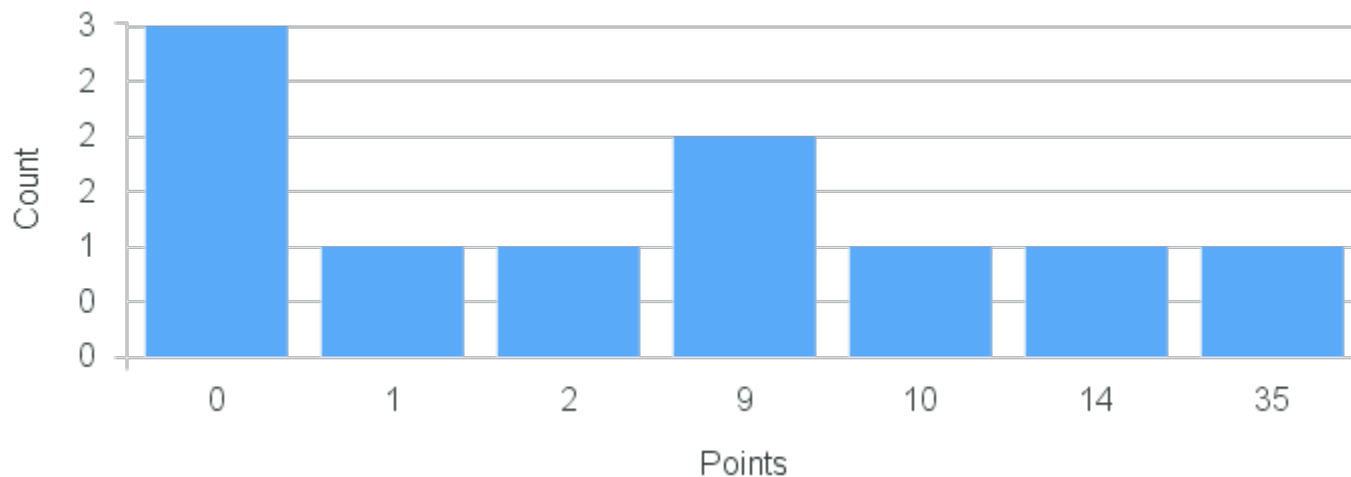

Limit: 24

Laboratory in Molecular and Cellular Biology and Genetics

Demand: 10

Waitlisted: 0

Department: Molecular Biology

Term	Block(s)	CRN	Course ID	See Also	Course Limit	Course Demand	Count	Points
Spring 2020	8	20681	MB201 8811		24	10	1	35
Spring 2020	8	20681	MB201 8811		24	10	1	14
Spring 2020	8	20681	MB201 8811		24	10	1	10
Spring 2020	8	20681	MB201 8811		24	10	2	9
Spring 2020	8	20681	MB201 8811		24	10	1	2
Spring 2020	8	20681	MB201 8811		24	10	1	1
Spring 2020	8	20681	MB201 8811		24	10	3	0