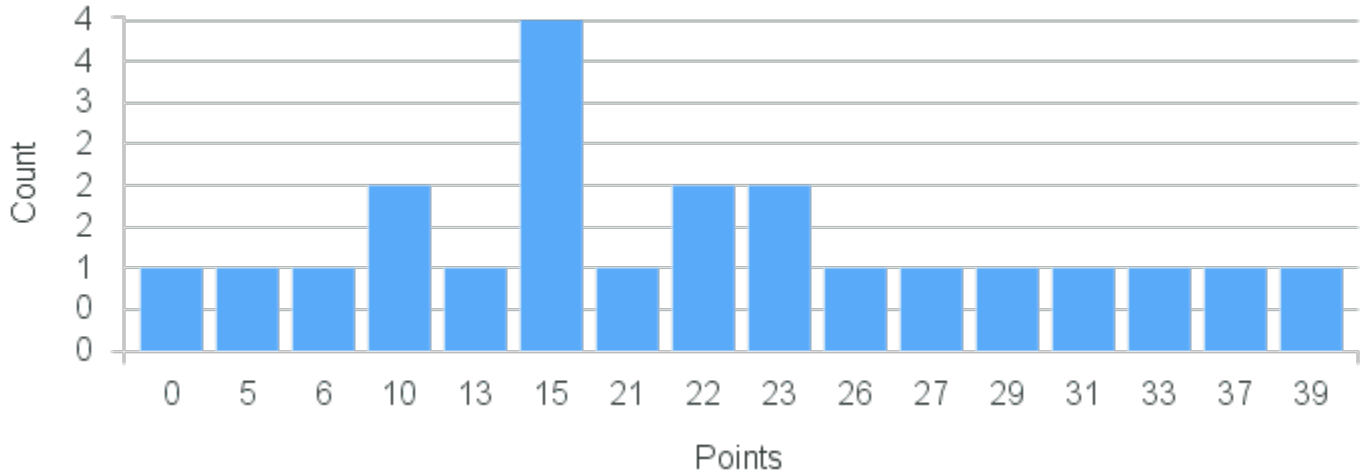

Course Point Distribution for Spring 2020

CRN: 20409

Course ID: FM102 Cross List:
7711

Limit: 18

Basic Filmmaking

Demand: 22

Waitlisted: 4

Department: Film and New Media
Studies

Min Points: 10

Term	Block(s)	CRN	Course ID	See Also	Course Limit	Course Demand	Count	Points
Spring 2020	7	20409	FM102 7711		18	22	1	39
Spring 2020	7	20409	FM102 7711		18	22	1	37
Spring 2020	7	20409	FM102 7711		18	22	1	33
Spring 2020	7	20409	FM102 7711		18	22	1	31
Spring 2020	7	20409	FM102 7711		18	22	1	29
Spring 2020	7	20409	FM102 7711		18	22	1	27
Spring 2020	7	20409	FM102 7711		18	22	1	26
Spring 2020	7	20409	FM102 7711		18	22	2	23
Spring 2020	7	20409	FM102 7711		18	22	2	22
Spring 2020	7	20409	FM102 7711		18	22	1	21
Spring 2020	7	20409	FM102 7711		18	22	4	15
Spring 2020	7	20409	FM102 7711		18	22	1	13
Spring 2020	7	20409	FM102 7711		18	22	2	10