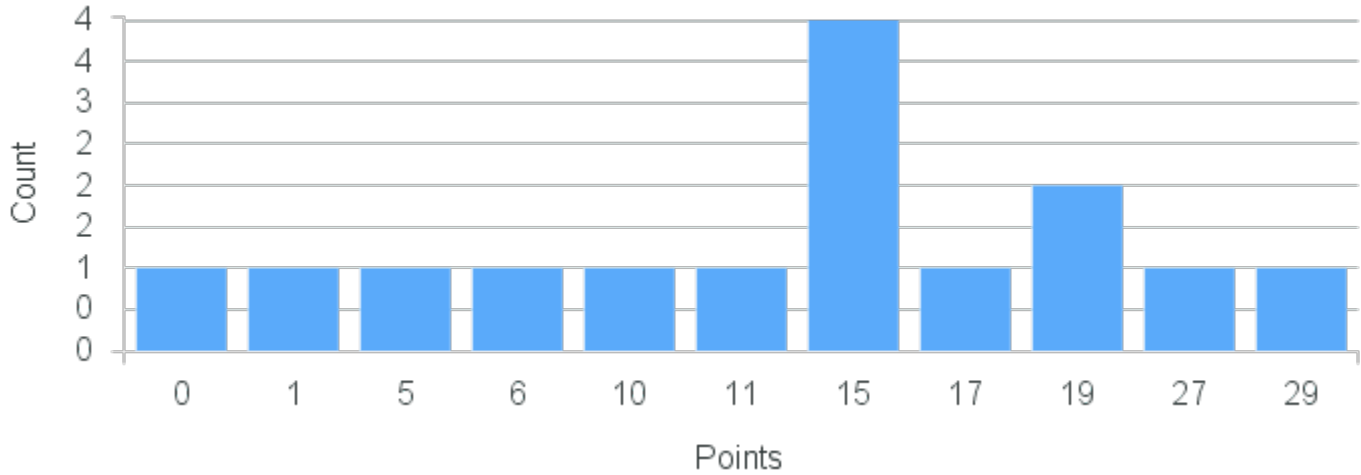

Course Point Distribution for Spring 2020

CRN: 20209

Course ID: BE412 Cross List:
7711

Limit: 14

Entomology

Demand: 15

Waitlisted: 1

Department: Organismal Biology
& Ecology

Min Points: 1

Term	Block(s)	CRN	Course ID	See Also	Course Limit	Course Demand	Count	Points
Spring 2020	7	20209	BE412 7711		14	15	1	29
Spring 2020	7	20209	BE412 7711		14	15	1	27
Spring 2020	7	20209	BE412 7711		14	15	2	19
Spring 2020	7	20209	BE412 7711		14	15	1	17
Spring 2020	7	20209	BE412 7711		14	15	4	15
Spring 2020	7	20209	BE412 7711		14	15	1	11
Spring 2020	7	20209	BE412 7711		14	15	1	10
Spring 2020	7	20209	BE412 7711		14	15	1	6
Spring 2020	7	20209	BE412 7711		14	15	1	5
Spring 2020	7	20209	BE412 7711		14	15	1	1
Spring 2020	7	20209	BE412 7711		14	15	1	0