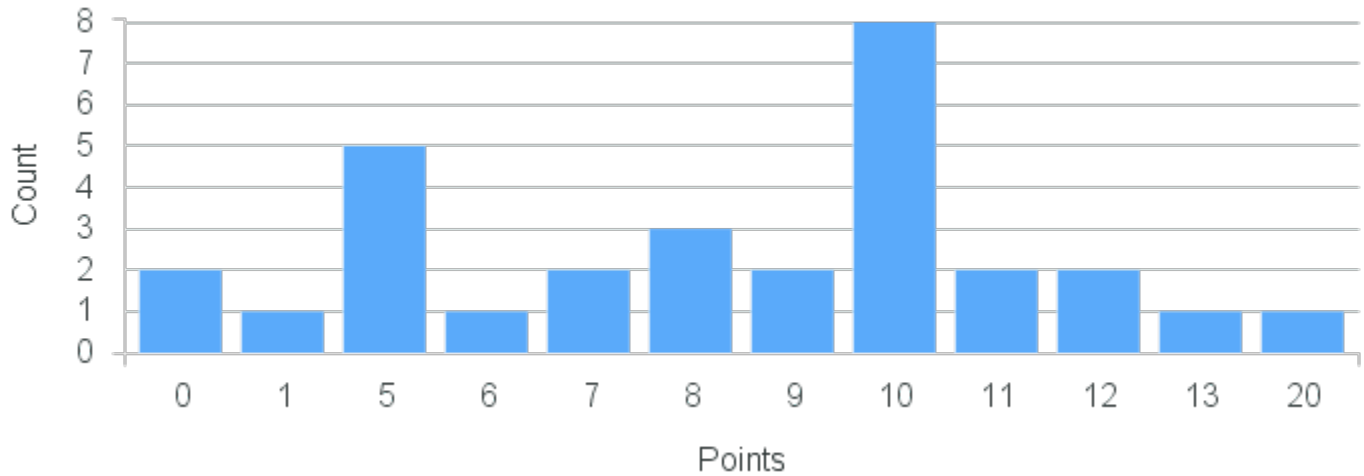

Course Point Distribution for Spring 2020

CRN: 20286

Course ID: PS242 Cross List:
5511

Limit: 25

Conservatism & Liberalism

Demand: 30

Waitlisted: 5

Department: Political Science

Min Points: 5

Term	Block(s)	CRN	Course ID	See Also	Course Limit	Course Demand	Count	Points
Spring 2020	5	20286	PS242 5511		25	30	1	20
Spring 2020	5	20286	PS242 5511		25	30	1	13
Spring 2020	5	20286	PS242 5511		25	30	2	12
Spring 2020	5	20286	PS242 5511		25	30	2	11
Spring 2020	5	20286	PS242 5511		25	30	8	10
Spring 2020	5	20286	PS242 5511		25	30	2	9
Spring 2020	5	20286	PS242 5511		25	30	3	8
Spring 2020	5	20286	PS242 5511		25	30	2	7
Spring 2020	5	20286	PS242 5511		25	30	1	6
Spring 2020	5	20286	PS242 5511		25	30	5	5
Spring 2020	5	20286	PS242 5511		25	30	1	1
Spring 2020	5	20286	PS242 5511		25	30	2	0