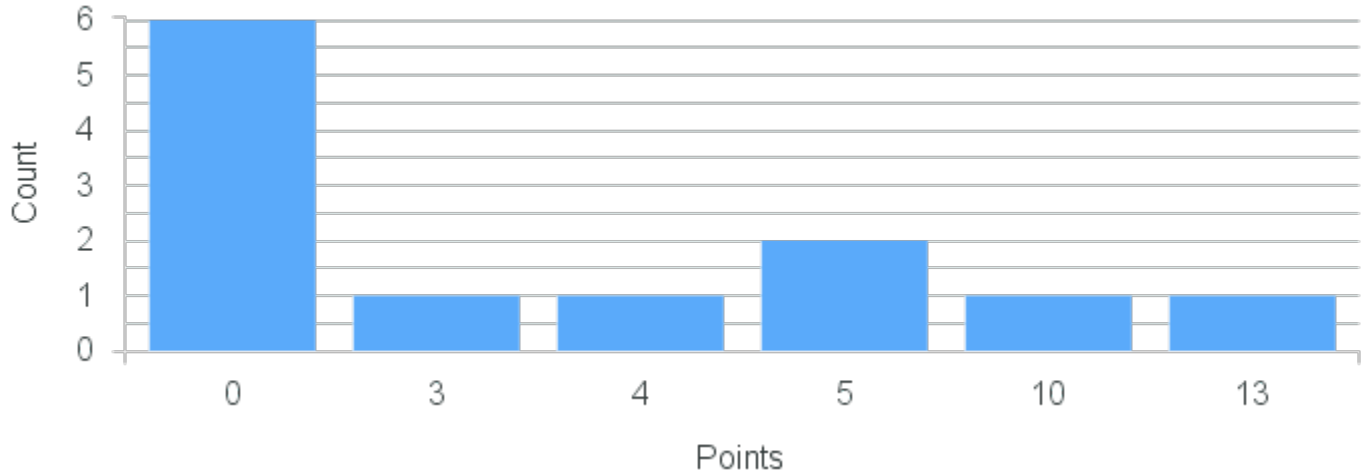

Course Point Distribution for Spring 2020

CRN: 20066

Course ID: FR309 Cross List:
8811

Limit: 25

Translation Practice French/English/French

Demand: 12

Waitlisted: 0

Department: French & Italian

Term	Block(s)	CRN	Course ID	See Also	Course Limit	Course Demand	Count	Points
Spring 2020	8	20066	FR309 8811		25	12	1	13
Spring 2020	8	20066	FR309 8811		25	12	1	10
Spring 2020	8	20066	FR309 8811		25	12	2	5
Spring 2020	8	20066	FR309 8811		25	12	1	4
Spring 2020	8	20066	FR309 8811		25	12	1	3
Spring 2020	8	20066	FR309 8811		25	12	6	0