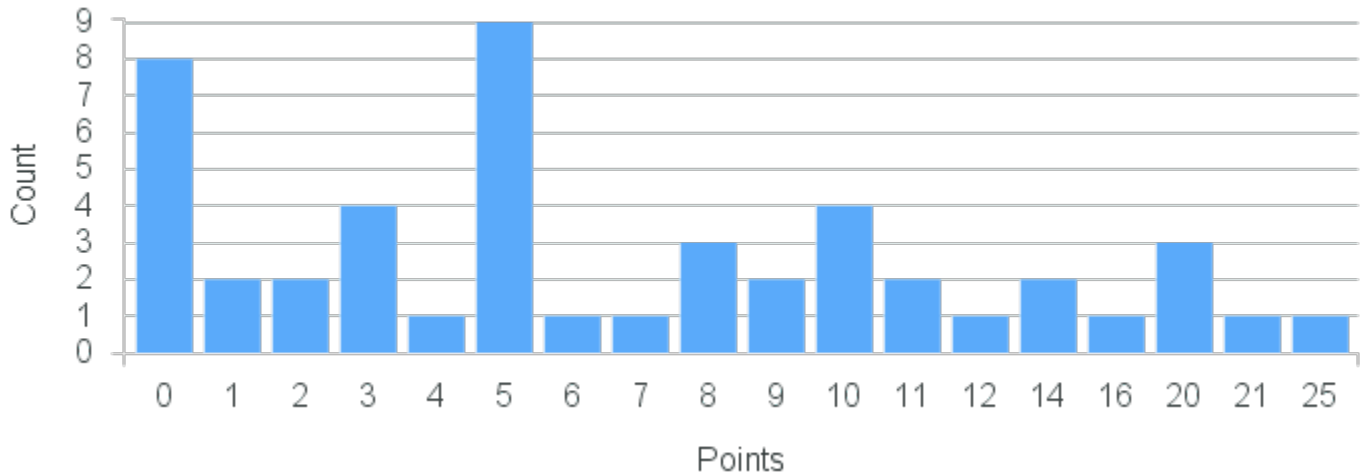

Course Point Distribution for Spring 2020

CRN: 20342

Course ID: AN235 Cross List:
7711

Limit: 25

Global Health: Biosocial Perspectives

Demand: 48

Waitlisted: 23

Department: Anthropology

Min Points: 5

Term	Block(s)	CRN	Course ID	See Also	Course Limit	Course Demand	Count	Points
Spring 2020	7	20342	AN235 7711		25	48	1	25
Spring 2020	7	20342	AN235 7711		25	48	1	21
Spring 2020	7	20342	AN235 7711		25	48	3	20
Spring 2020	7	20342	AN235 7711		25	48	1	16
Spring 2020	7	20342	AN235 7711		25	48	2	14
Spring 2020	7	20342	AN235 7711		25	48	1	12
Spring 2020	7	20342	AN235 7711		25	48	2	11
Spring 2020	7	20342	AN235 7711		25	48	4	10
Spring 2020	7	20342	AN235 7711		25	48	2	9
Spring 2020	7	20342	AN235 7711		25	48	3	8
Spring 2020	7	20342	AN235 7711		25	48	1	7
Spring 2020	7	20342	AN235 7711		25	48	1	6
Spring 2020	7	20342	AN235 7711		25	48	9	5
Spring 2020	7	20342	AN235 7711		25	48	1	4