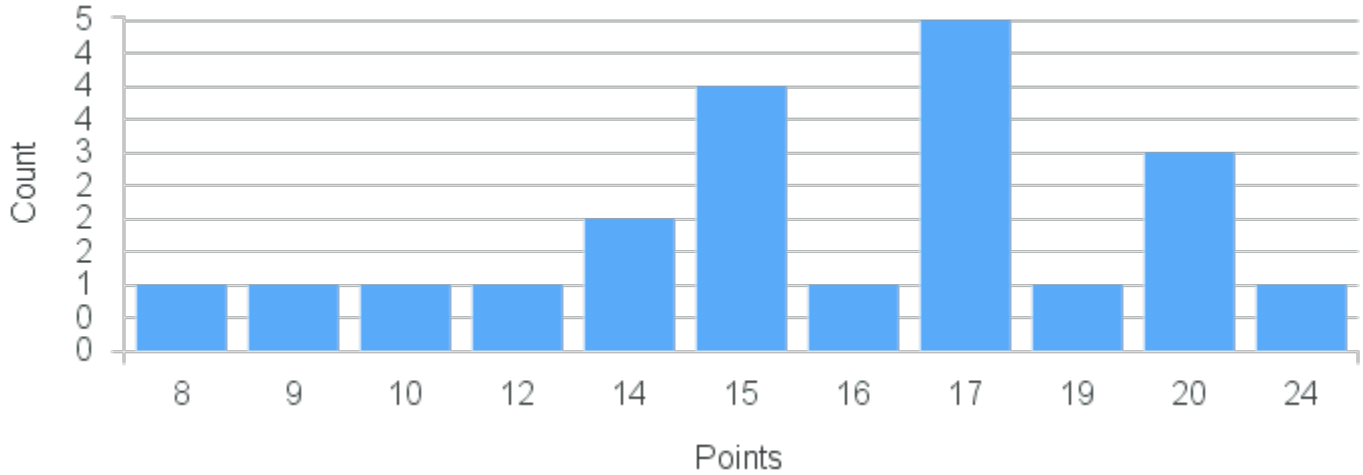

Course Point Distribution for Spring 2020

CRN: 20505

Course ID: EC302 Cross List:
6611

Limit: 25

Macroeconomic Theory II

Demand: 21

Waitlisted: 0

Department: Economics &
Business

Term	Block(s)	CRN	Course ID	See Also	Course Limit	Course Demand	Count	Points
Spring 2020	6	20505	EC302 6611		25	21	1	24
Spring 2020	6	20505	EC302 6611		25	21	3	20
Spring 2020	6	20505	EC302 6611		25	21	1	19
Spring 2020	6	20505	EC302 6611		25	21	5	17
Spring 2020	6	20505	EC302 6611		25	21	1	16
Spring 2020	6	20505	EC302 6611		25	21	4	15
Spring 2020	6	20505	EC302 6611		25	21	2	14
Spring 2020	6	20505	EC302 6611		25	21	1	12
Spring 2020	6	20505	EC302 6611		25	21	1	10
Spring 2020	6	20505	EC302 6611		25	21	1	9
Spring 2020	6	20505	EC302 6611		25	21	1	8