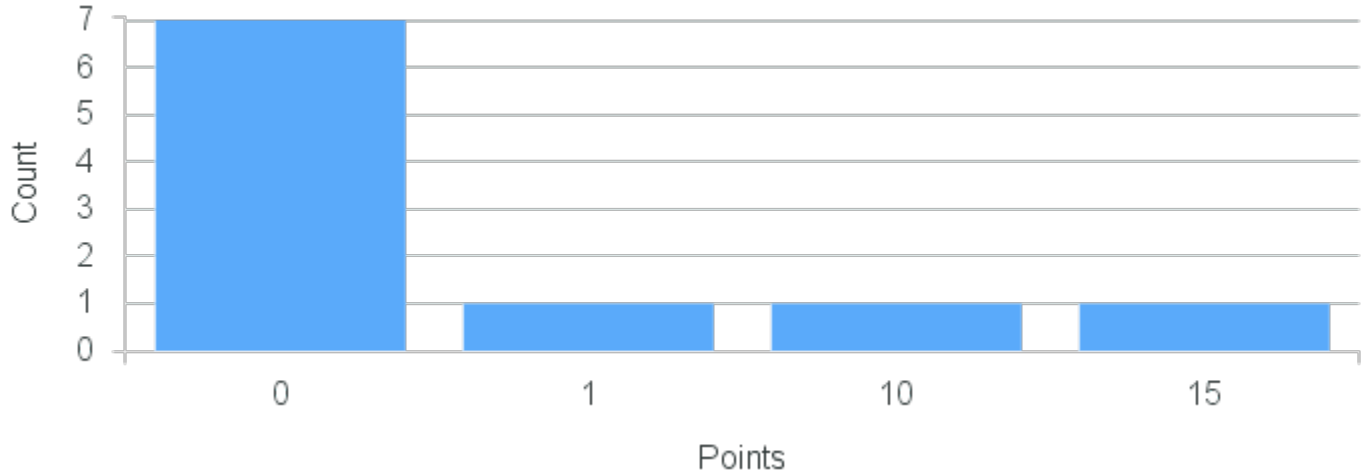

Course Point Distribution for Spring 2020

CRN: 20717

Course ID: MU435 Cross List:
6611

Limit: 25

Capstone Seminar

Demand: 10

Waitlisted: 0

Department: Music

Term	Block(s)	CRN	Course ID	See Also	Course Limit	Course Demand	Count	Points
Spring 2020	6	20717	MU435 6611		25	10	1	15
Spring 2020	6	20717	MU435 6611		25	10	1	10
Spring 2020	6	20717	MU435 6611		25	10	1	1
Spring 2020	6	20717	MU435 6611		25	10	7	0