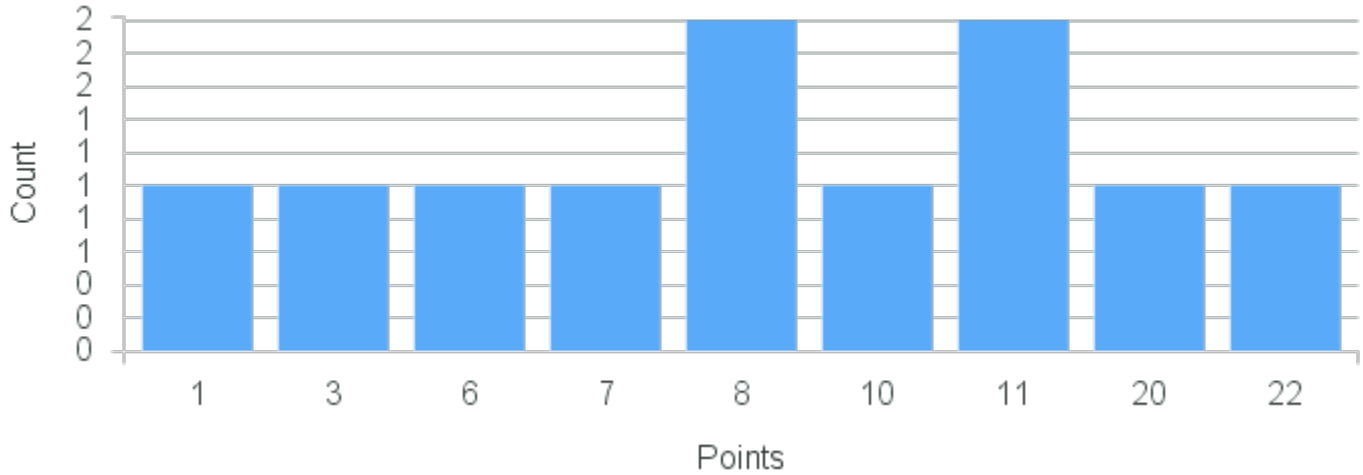

Course Point Distribution for Spring 2020

CRN: 20828

Course ID: MA129 Cross List:
7721

Limit: 25

Calculus 2

Demand: 11

Waitlisted: 0

Department: Mathematics &
Computer Science

Term	Block(s)	CRN	Course ID	See Also	Course Limit	Course Demand	Count	Points
Spring 2020	7	20828	MA129 7721		25	11	1	22
Spring 2020	7	20828	MA129 7721		25	11	1	20
Spring 2020	7	20828	MA129 7721		25	11	2	11
Spring 2020	7	20828	MA129 7721		25	11	1	10
Spring 2020	7	20828	MA129 7721		25	11	2	8
Spring 2020	7	20828	MA129 7721		25	11	1	7
Spring 2020	7	20828	MA129 7721		25	11	1	6
Spring 2020	7	20828	MA129 7721		25	11	1	3
Spring 2020	7	20828	MA129 7721		25	11	1	1