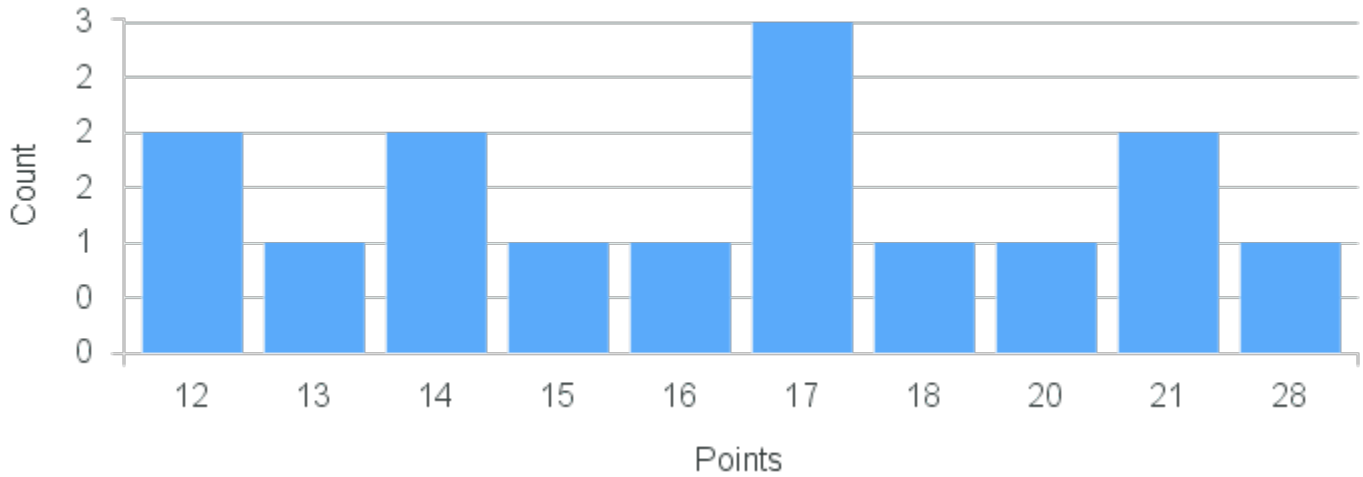

Course Point Distribution for Spring 2020

CRN: 20197

Course ID: BE410 Cross List: SW410 8811
8811

Limit: 14

Ornithology

Demand: 15

Waitlisted: 1

Department: Organismal Biology
& Ecology

Min Points: 12

Term	Block(s)	CRN	Course ID	See Also	Course Limit	Course Demand	Count	Points
Spring 2020	8	20197	BE410 8811	SW410 8811	14	15	1	28
Spring 2020	8	20197	BE410 8811	SW410 8811	14	15	2	21
Spring 2020	8	20197	BE410 8811	SW410 8811	14	15	1	20
Spring 2020	8	20197	BE410 8811	SW410 8811	14	15	1	18
Spring 2020	8	20197	BE410 8811	SW410 8811	14	15	3	17
Spring 2020	8	20197	BE410 8811	SW410 8811	14	15	1	16
Spring 2020	8	20197	BE410 8811	SW410 8811	14	15	1	15
Spring 2020	8	20197	BE410 8811	SW410 8811	14	15	2	14
Spring 2020	8	20197	BE410 8811	SW410 8811	14	15	1	13
Spring 2020	8	20197	BE410 8811	SW410 8811	14	15	2	12