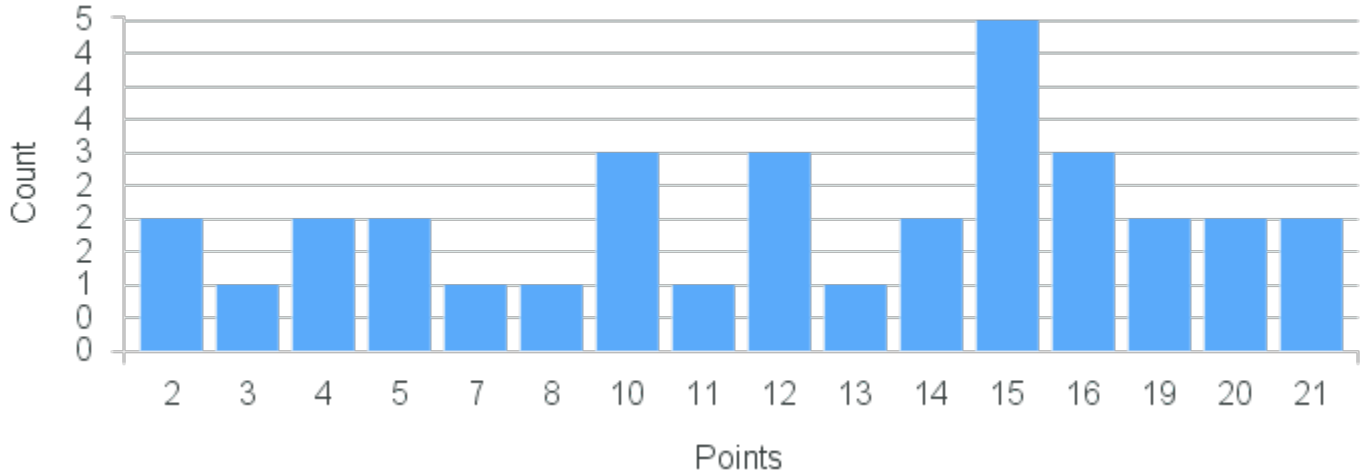

Course Point Distribution for Spring 2020

CRN: 20810

Course ID: MA126 Cross List:
8811

Limit: 50

Calculus 1

Demand: 33

Waitlisted: 0

Department: Mathematics &
Computer Science