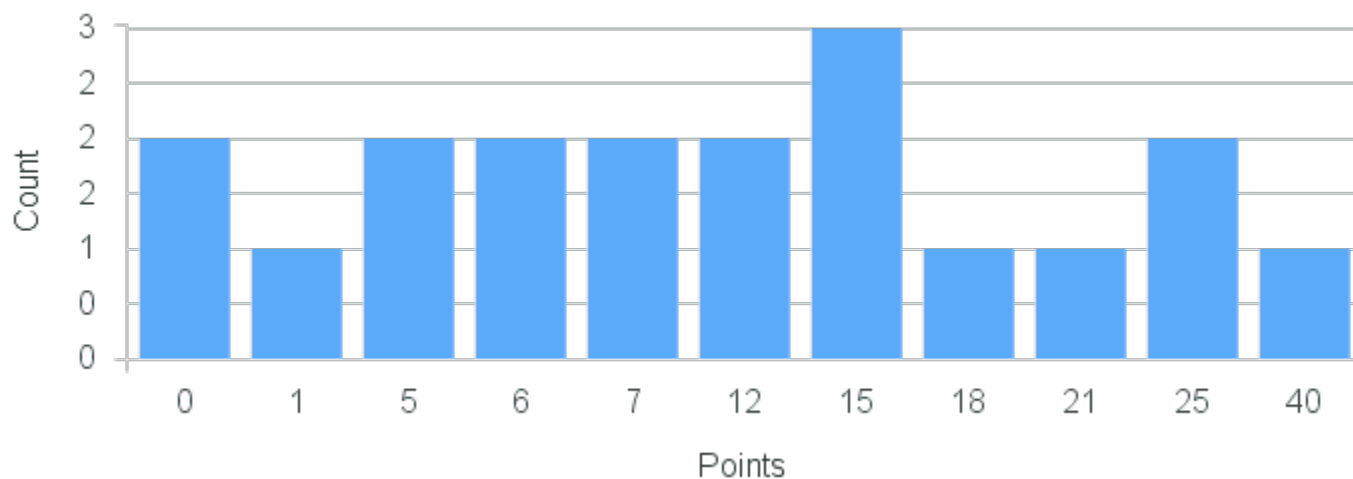

Course Point Distribution for Spring 2020

CRN: 20779

Course ID: CH383 Cross List:
6611

Limit: 16

Biochemistry II

Demand: 19

Waitlisted: 3

Department: Chemistry &
Biochemistry

Min Points: 5

Term	Block(s)	CRN	Course ID	See Also	Course Limit	Course Demand	Count	Points
Spring 2020	6	20779	CH383 6611		16	19	1	40
Spring 2020	6	20779	CH383 6611		16	19	2	25
Spring 2020	6	20779	CH383 6611		16	19	1	21
Spring 2020	6	20779	CH383 6611		16	19	1	18
Spring 2020	6	20779	CH383 6611		16	19	3	15
Spring 2020	6	20779	CH383 6611		16	19	2	12
Spring 2020	6	20779	CH383 6611		16	19	2	7
Spring 2020	6	20779	CH383 6611		16	19	2	6
Spring 2020	6	20779	CH383 6611		16	19	2	5
Spring 2020	6	20779	CH383 6611		16	19	1	1
Spring 2020	6	20779	CH383 6611		16	19	2	0