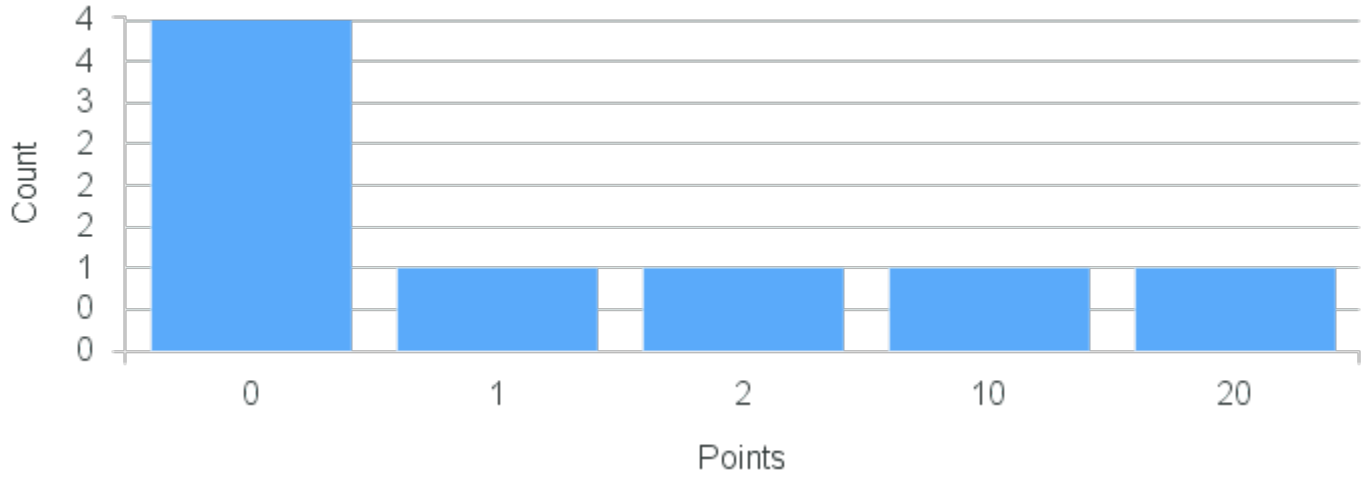

Course Point Distribution for Spring 2020

CRN: 20807

Course ID: MA418 Cross List:
8811

Limit: 25

Numerical Analysis

Demand: 8

Waitlisted: 0

Department: Mathematics &
Computer Science

Term	Block(s)	CRN	Course ID	See Also	Course Limit	Course Demand	Count	Points
Spring 2020	8	20807	MA418 8811		25	8	1	20
Spring 2020	8	20807	MA418 8811		25	8	1	10
Spring 2020	8	20807	MA418 8811		25	8	1	2
Spring 2020	8	20807	MA418 8811		25	8	1	1
Spring 2020	8	20807	MA418 8811		25	8	4	0