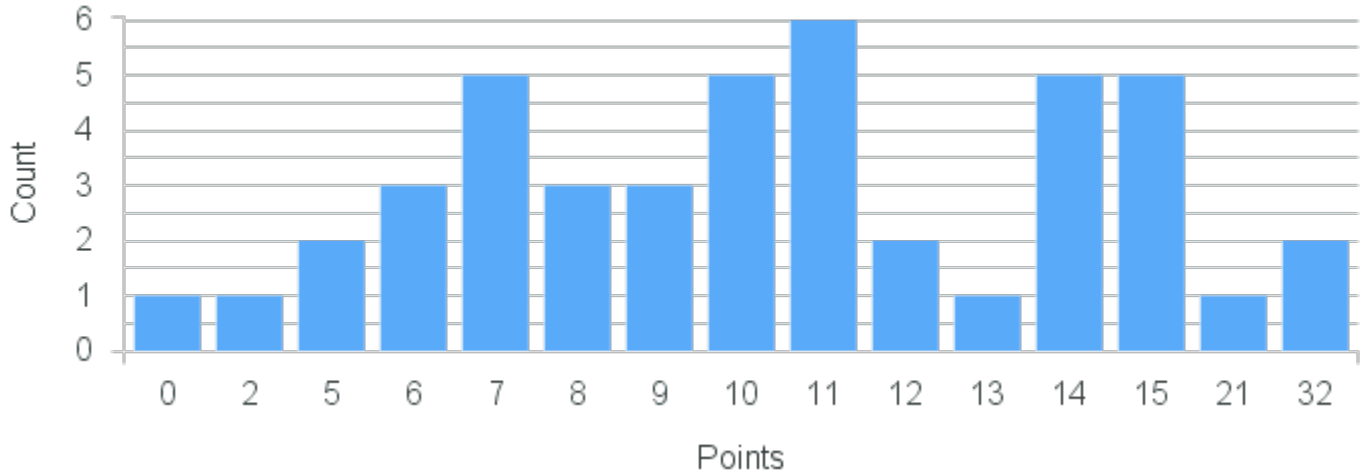

Course Point Distribution for Spring 2020

CRN: 20515

Course ID: EC205 Cross List:
5511

Limit: 25

Principles of Financial Accounting

Demand: 45
Waitlisted: 20

Department: Economics &
Business

Min Points: 10

Term	Block(s)	CRN	Course ID	See Also	Course Limit	Course Demand	Count	Points
Spring 2020	5	20515	EC205 5511		25	45	2	32
Spring 2020	5	20515	EC205 5511		25	45	1	21
Spring 2020	5	20515	EC205 5511		25	45	5	15
Spring 2020	5	20515	EC205 5511		25	45	5	14
Spring 2020	5	20515	EC205 5511		25	45	1	13
Spring 2020	5	20515	EC205 5511		25	45	2	12
Spring 2020	5	20515	EC205 5511		25	45	6	11
Spring 2020	5	20515	EC205 5511		25	45	5	10
Spring 2020	5	20515	EC205 5511		25	45	3	9
Spring 2020	5	20515	EC205 5511		25	45	3	8
Spring 2020	5	20515	EC205 5511		25	45	5	7
Spring 2020	5	20515	EC205 5511		25	45	3	6
Spring 2020	5	20515	EC205 5511		25	45	2	5