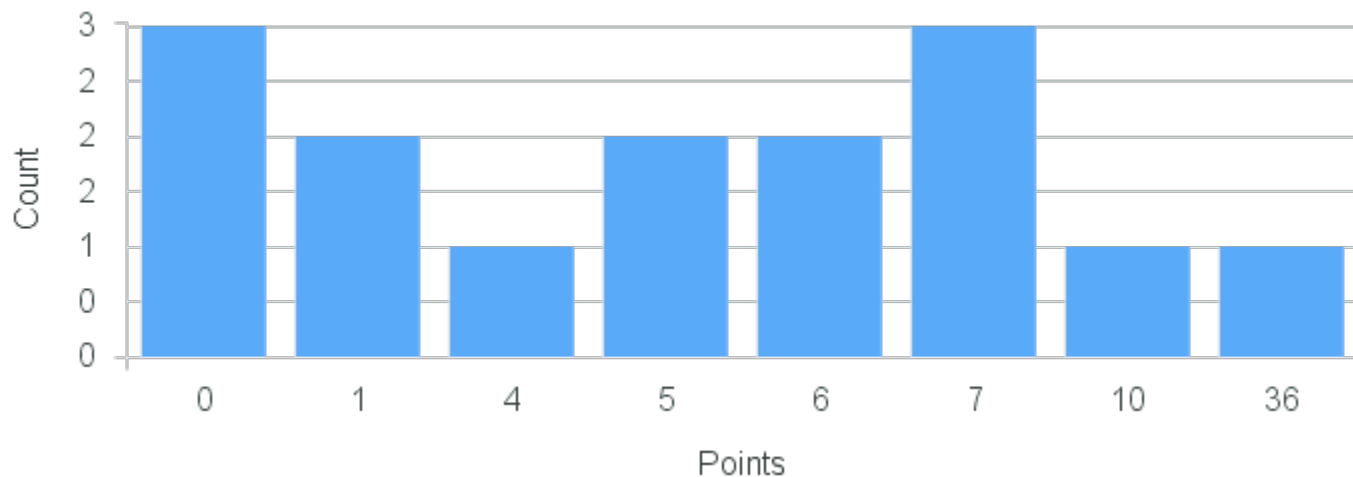

Course Point Distribution for Spring 2020

CRN: 20248

Course ID: EV212 Cross List:
7711

Limit: 25

Energy: Environmental Thermodynamics and Energetics

Demand: 15

Waitlisted: 0

Department: Environmental
Science