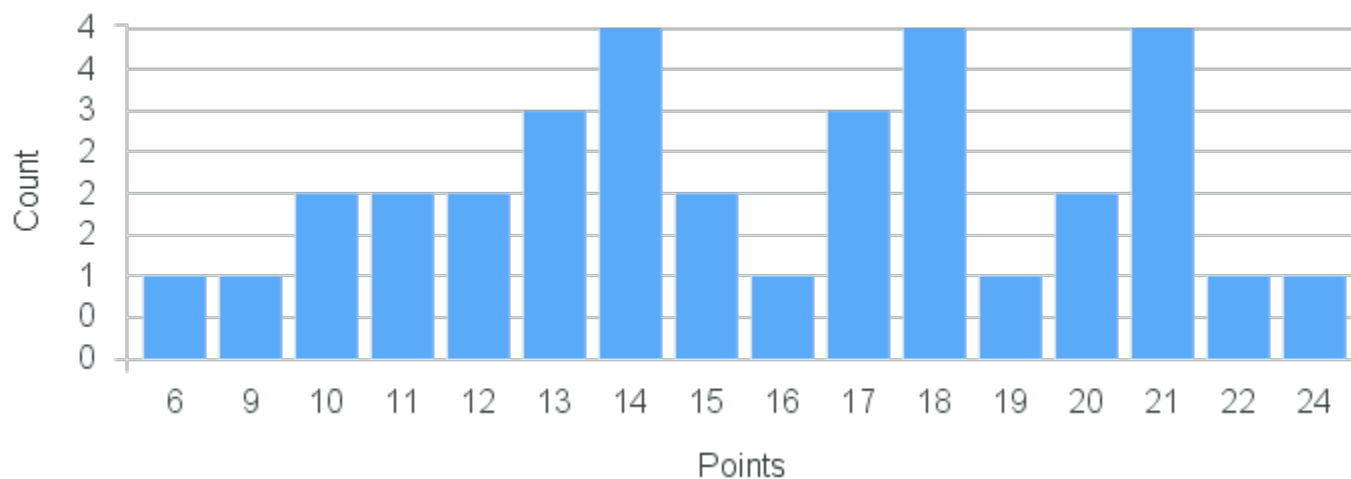

Course Point Distribution for Spring 2020

CRN: 20763

Course ID: CH108 Cross List:
7711

Limit: 25

General Chemistry II

Demand: 34

Waitlisted: 9

Department: Chemistry &
Biochemistry

Min Points: 13

Term	Block(s)	CRN	Course ID	See Also	Course Limit	Course Demand	Count	Points
Spring 2020	7	20763	CH108 7711		25	34	1	24
Spring 2020	7	20763	CH108 7711		25	34	1	22
Spring 2020	7	20763	CH108 7711		25	34	4	21
Spring 2020	7	20763	CH108 7711		25	34	2	20
Spring 2020	7	20763	CH108 7711		25	34	1	19
Spring 2020	7	20763	CH108 7711		25	34	4	18
Spring 2020	7	20763	CH108 7711		25	34	3	17
Spring 2020	7	20763	CH108 7711		25	34	1	16
Spring 2020	7	20763	CH108 7711		25	34	2	15
Spring 2020	7	20763	CH108 7711		25	34	4	14
Spring 2020	7	20763	CH108 7711		25	34	3	13
Spring 2020	7	20763	CH108 7711		25	34	2	12
Spring 2020	7	20763	CH108 7711		25	34	2	11