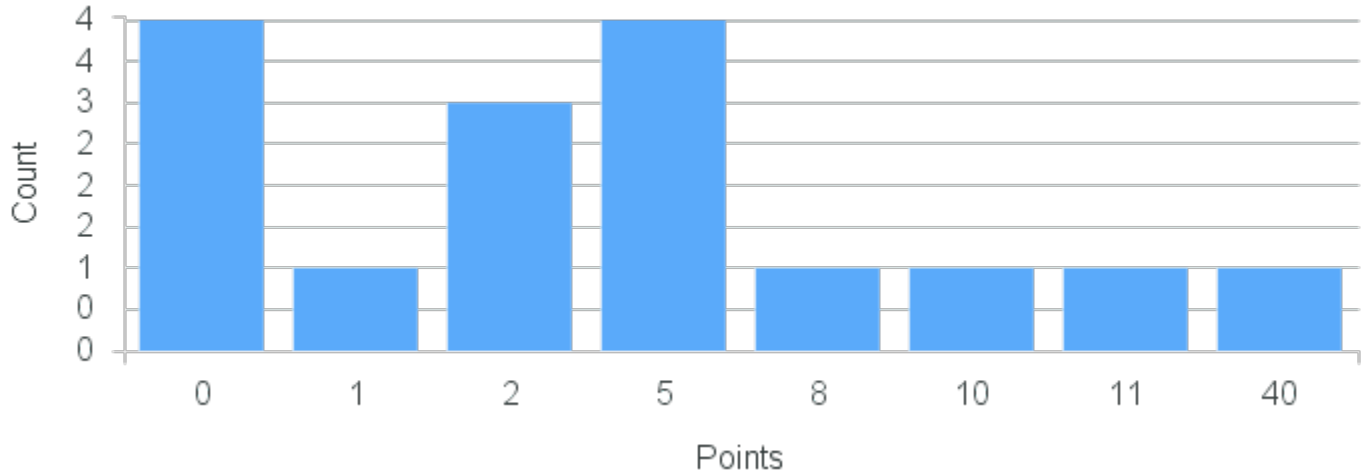

CRN: 20422

Course ID: SO314 Cross List:
5511

Limit: 25

Sociology of Culture

Demand: 16

Waitlisted: 0

Department: Sociology

Term	Block(s)	CRN	Course ID	See Also	Course Limit	Course Demand	Count	Points
Spring 2020	5	20422	SO314 5511		25	16	1	40
Spring 2020	5	20422	SO314 5511		25	16	1	11
Spring 2020	5	20422	SO314 5511		25	16	1	10
Spring 2020	5	20422	SO314 5511		25	16	1	8
Spring 2020	5	20422	SO314 5511		25	16	4	5
Spring 2020	5	20422	SO314 5511		25	16	3	2
Spring 2020	5	20422	SO314 5511		25	16	1	1
Spring 2020	5	20422	SO314 5511		25	16	4	0