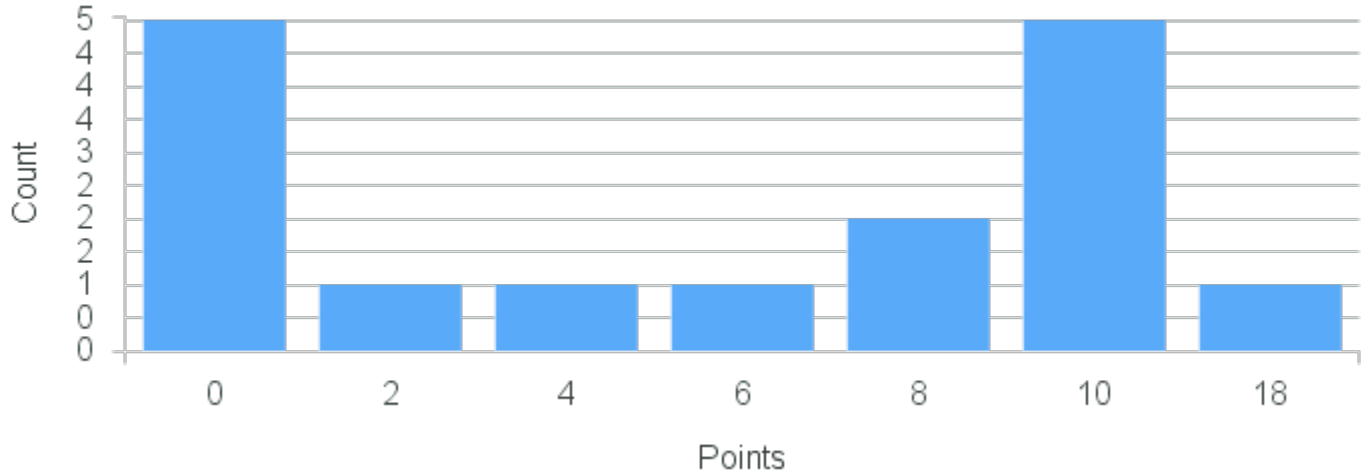

Course Point Distribution for Spring 2020

CRN: 20304

Course ID: EN225 Cross List:
5511

Limit: 25

Introduction to Shakespeare

Demand: 16

Waitlisted: 0

Department: English