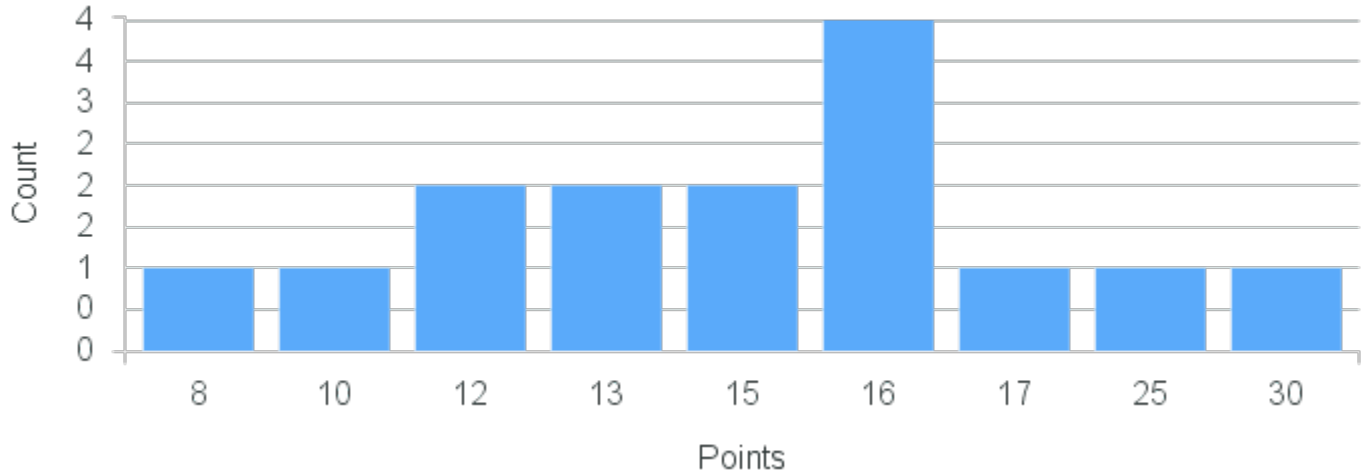

Course Point Distribution for Spring 2020

CRN: 20672

Course ID: MB131 Cross List:
5511

Limit: 24

Introduction to Molecular and Cellular Biology

Demand: 15

Waitlisted: 0

Department: Molecular Biology