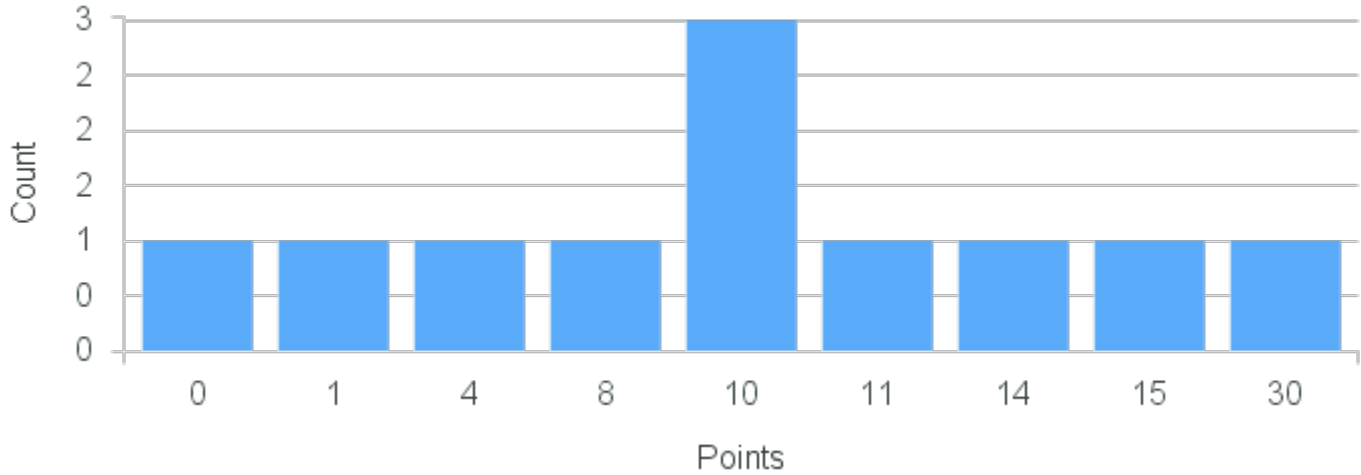

Course Point Distribution for Spring 2020

CRN: 20742

Course ID: RE200 Cross List: RM200 8821
8821

Limit: 25

Topics in Religion: James Baldwin and Religion

Demand: 11

Waitlisted: 0

Department: Religion

Term	Block(s)	CRN	Course ID	See Also	Course Limit	Course Demand	Count	Points
Spring 2020	8	20742	RE200 8821	RM200 8821	25	11	1	30
Spring 2020	8	20742	RE200 8821	RM200 8821	25	11	1	15
Spring 2020	8	20742	RE200 8821	RM200 8821	25	11	1	14
Spring 2020	8	20742	RE200 8821	RM200 8821	25	11	1	11
Spring 2020	8	20742	RE200 8821	RM200 8821	25	11	3	10
Spring 2020	8	20742	RE200 8821	RM200 8821	25	11	1	8
Spring 2020	8	20742	RE200 8821	RM200 8821	25	11	1	4
Spring 2020	8	20742	RE200 8821	RM200 8821	25	11	1	1
Spring 2020	8	20742	RE200 8821	RM200 8821	25	11	1	0