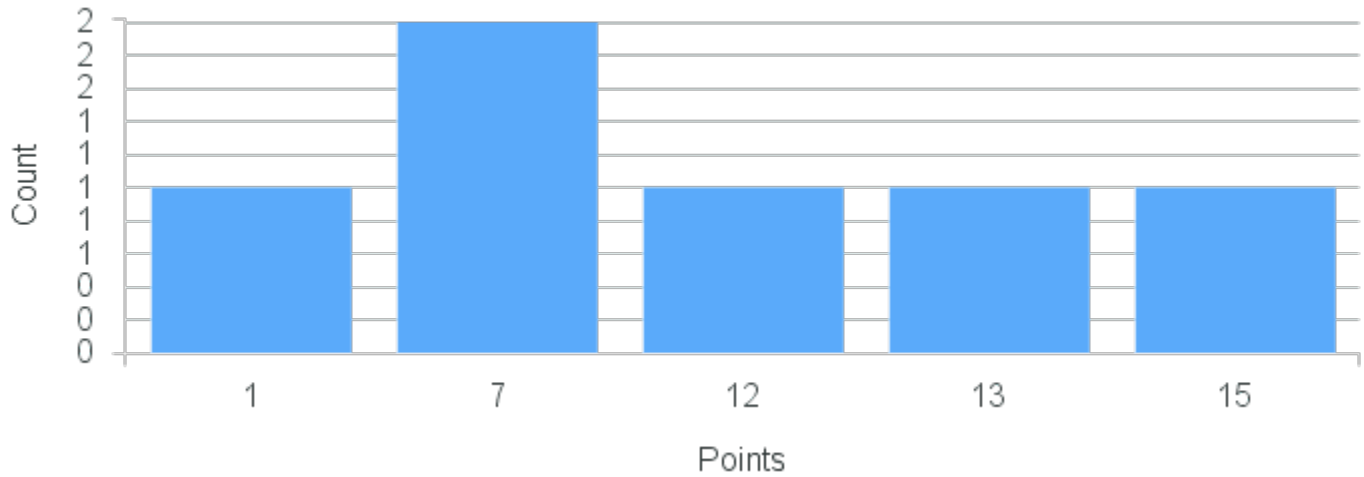

Course Point Distribution for Spring 2020

CRN: 20900

Course ID: EC355 Cross List:
6611

Limit: 25

Topics in Microeconomics: Health Economics

Demand: 6
Waitlisted: 0

Department: Economics &
Business

Term	Block(s)	CRN	Course ID	See Also	Course Limit	Course Demand	Count	Points
Spring 2020	6	20900	EC355 6611		25	6	1	15
Spring 2020	6	20900	EC355 6611		25	6	1	13
Spring 2020	6	20900	EC355 6611		25	6	1	12
Spring 2020	6	20900	EC355 6611		25	6	2	7
Spring 2020	6	20900	EC355 6611		25	6	1	1