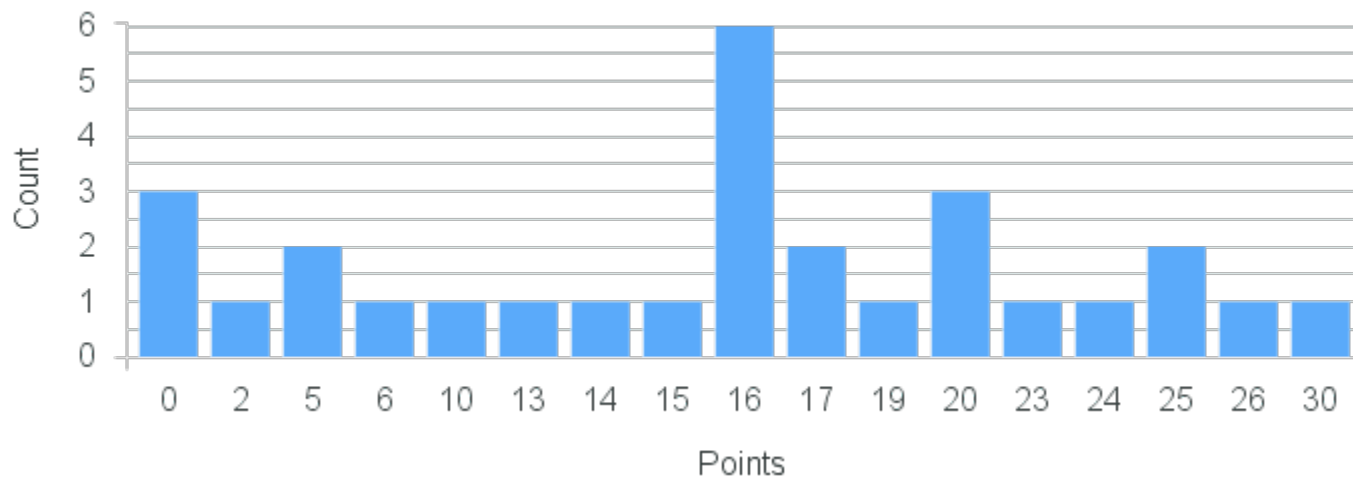

Course Point Distribution for Spring 2020

CRN: 20754

Course ID: CH107 Cross List:
6611

Limit: 32

General Chemistry I

Demand: 29

Waitlisted: 0

Department: Chemistry &
Biochemistry

Term	Block(s)	CRN	Course ID	See Also	Course Limit	Course Demand	Count	Points
Spring 2020	6	20754	CH107 6611		32	29	1	30
Spring 2020	6	20754	CH107 6611		32	29	1	26
Spring 2020	6	20754	CH107 6611		32	29	2	25
Spring 2020	6	20754	CH107 6611		32	29	1	24
Spring 2020	6	20754	CH107 6611		32	29	1	23
Spring 2020	6	20754	CH107 6611		32	29	3	20
Spring 2020	6	20754	CH107 6611		32	29	1	19
Spring 2020	6	20754	CH107 6611		32	29	2	17
Spring 2020	6	20754	CH107 6611		32	29	6	16
Spring 2020	6	20754	CH107 6611		32	29	1	15
Spring 2020	6	20754	CH107 6611		32	29	1	14
Spring 2020	6	20754	CH107 6611		32	29	1	13
Spring 2020	6	20754	CH107 6611		32	29	1	10