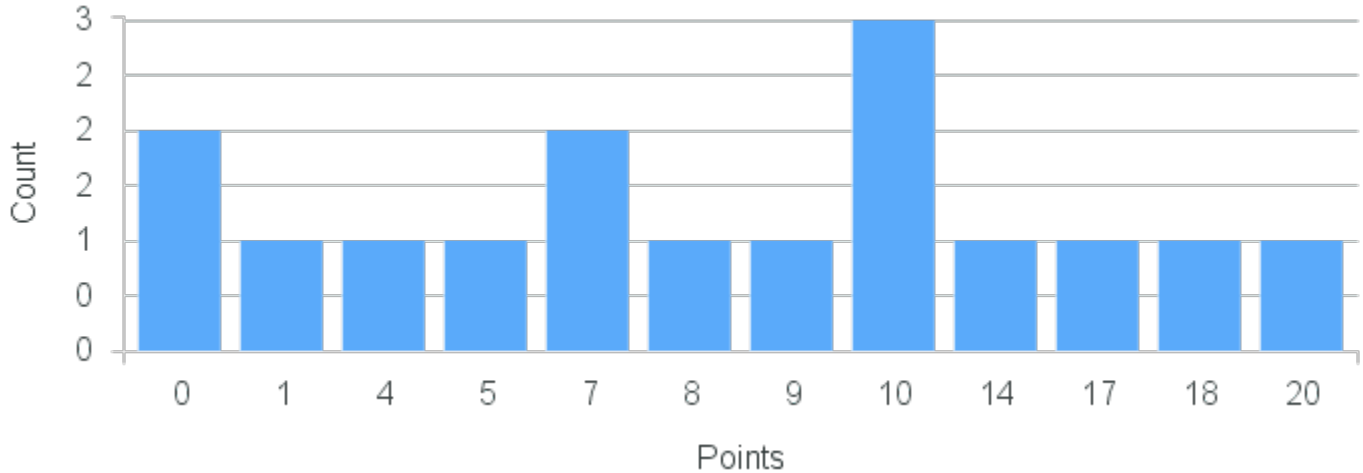

Course Point Distribution for Spring 2020

CRN: 20856

Course ID: PC141 Cross List:
6611

Limit: 32

Physics for the Life Sciences I

Demand: 16

Waitlisted: 0

Department: Physics

Term	Block(s)	CRN	Course ID	See Also	Course Limit	Course Demand	Count	Points
Spring 2020	6	20856	PC141 6611		32	16	1	20
Spring 2020	6	20856	PC141 6611		32	16	1	18
Spring 2020	6	20856	PC141 6611		32	16	1	17
Spring 2020	6	20856	PC141 6611		32	16	1	14
Spring 2020	6	20856	PC141 6611		32	16	3	10
Spring 2020	6	20856	PC141 6611		32	16	1	9
Spring 2020	6	20856	PC141 6611		32	16	1	8
Spring 2020	6	20856	PC141 6611		32	16	2	7
Spring 2020	6	20856	PC141 6611		32	16	1	5
Spring 2020	6	20856	PC141 6611		32	16	1	4
Spring 2020	6	20856	PC141 6611		32	16	1	1
Spring 2020	6	20856	PC141 6611		32	16	2	0