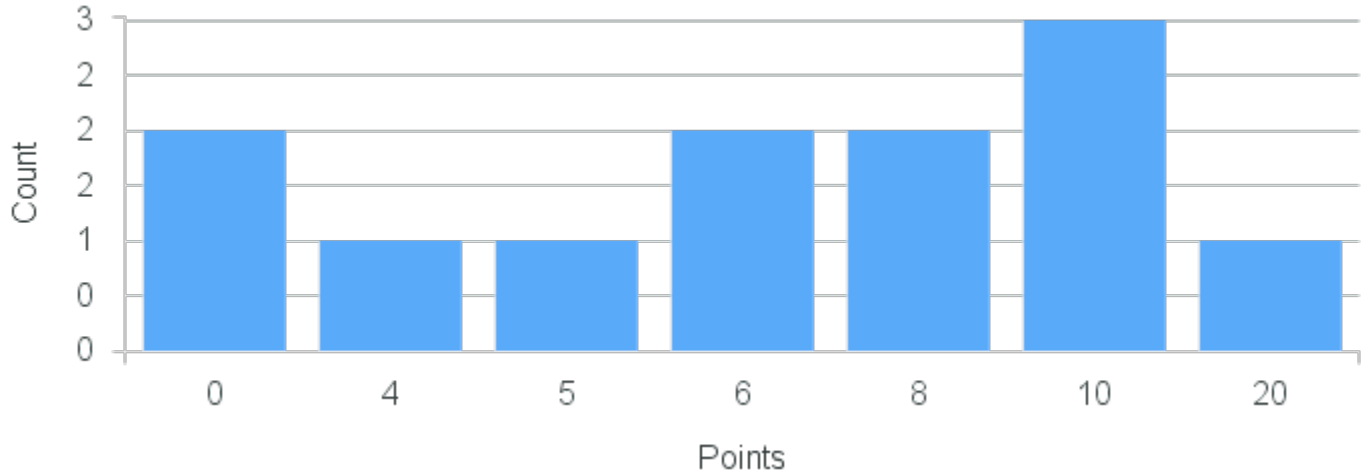

Course Point Distribution for Spring 2020

CRN: 20522

Course ID: HY200 Cross List:
8831

Limit: 25

Topics in History: Health and Healing in Africa

Demand: 12

Waitlisted: 0

Department: History