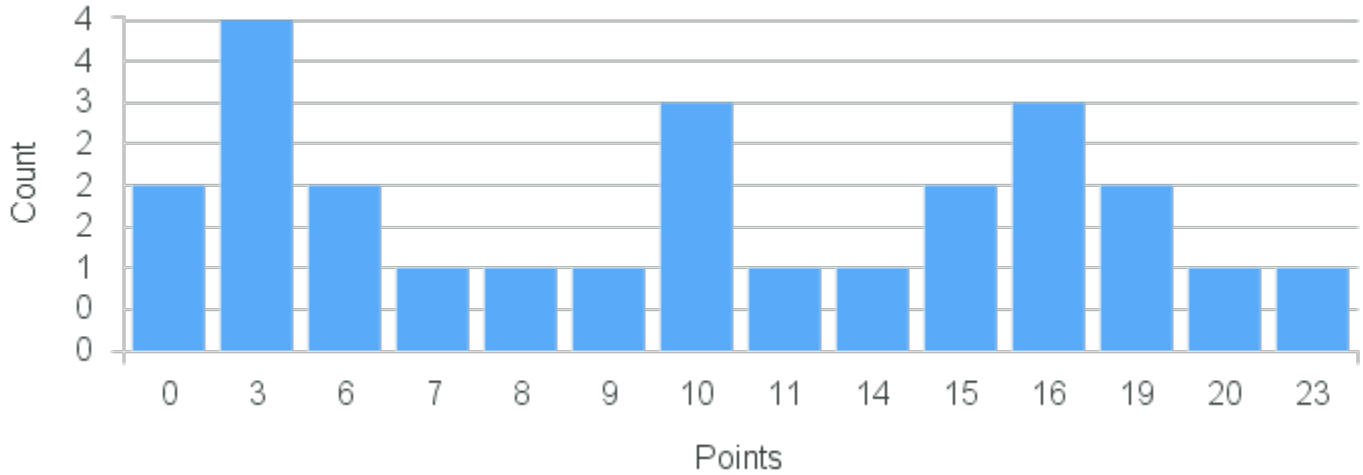

Course Point Distribution for Spring 2020

CRN: 20206

Course ID: BE107 Cross List:
5511

Limit: 24

Biology of Microbes

Demand: 25

Waitlisted: 1

Department: Organismal Biology
& Ecology

Min Points: 0

Term	Block(s)	CRN	Course ID	See Also	Course Limit	Course Demand	Count	Points
Spring 2020	5	20206	BE107 5511		24	25	1	23
Spring 2020	5	20206	BE107 5511		24	25	1	20
Spring 2020	5	20206	BE107 5511		24	25	2	19
Spring 2020	5	20206	BE107 5511		24	25	3	16
Spring 2020	5	20206	BE107 5511		24	25	2	15
Spring 2020	5	20206	BE107 5511		24	25	1	14
Spring 2020	5	20206	BE107 5511		24	25	1	11
Spring 2020	5	20206	BE107 5511		24	25	3	10
Spring 2020	5	20206	BE107 5511		24	25	1	9
Spring 2020	5	20206	BE107 5511		24	25	1	8
Spring 2020	5	20206	BE107 5511		24	25	1	7
Spring 2020	5	20206	BE107 5511		24	25	2	6
Spring 2020	5	20206	BE107 5511		24	25	4	3