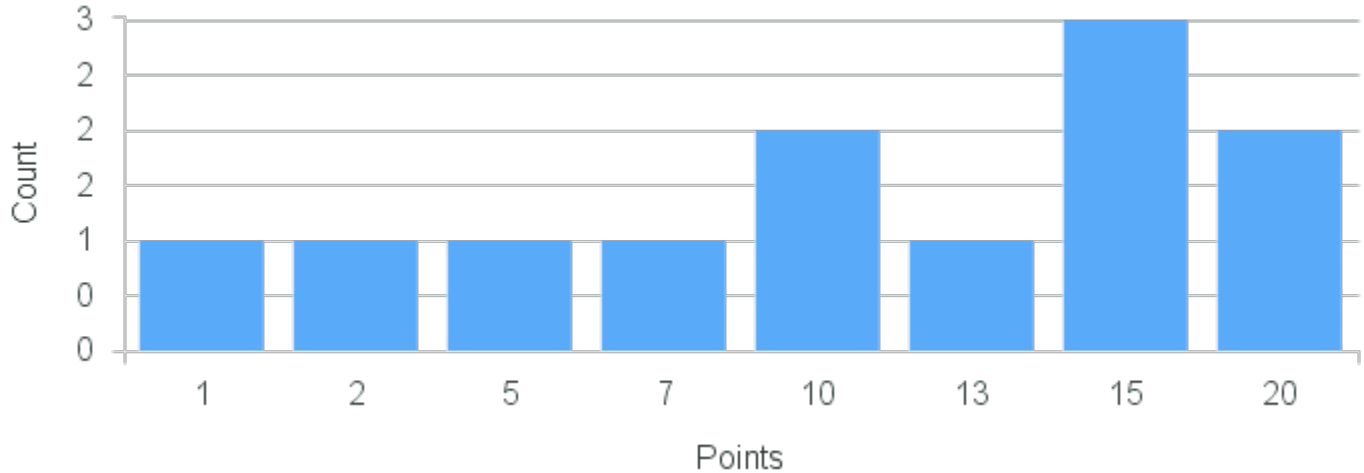

Course Point Distribution for Spring 2020

CRN: 20196

Course ID: ED477 Cross List:
8811

Limit: 22

Culturally Responsive Teaching and Disciplinary Literacy Methods

Demand: 12

Waitlisted: 0

Department: Education