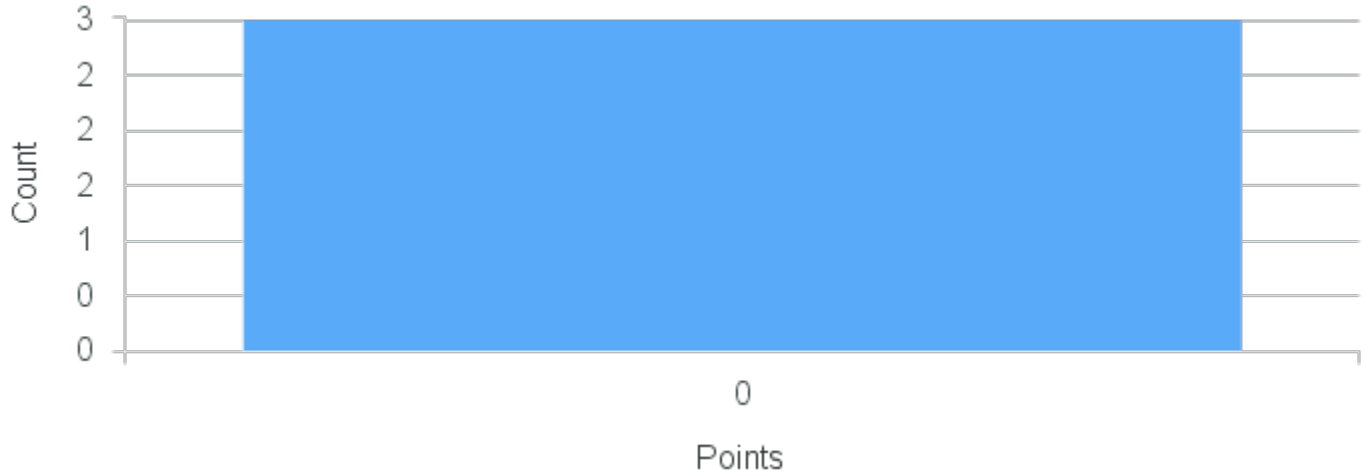

Course Point Distribution for Spring 2020

CRN: 20082

Course ID: HE222 Cross List:
5812

Limit: 25

Intermediate Hebrew

Demand: 3

Waitlisted: 0

Department: Religion

Term	Block(s)	CRN	Course ID	See Also	Course Limit	Course Demand	Count	Points
Spring 2020	5-8	20082	HE222 5812		25	3	3	0