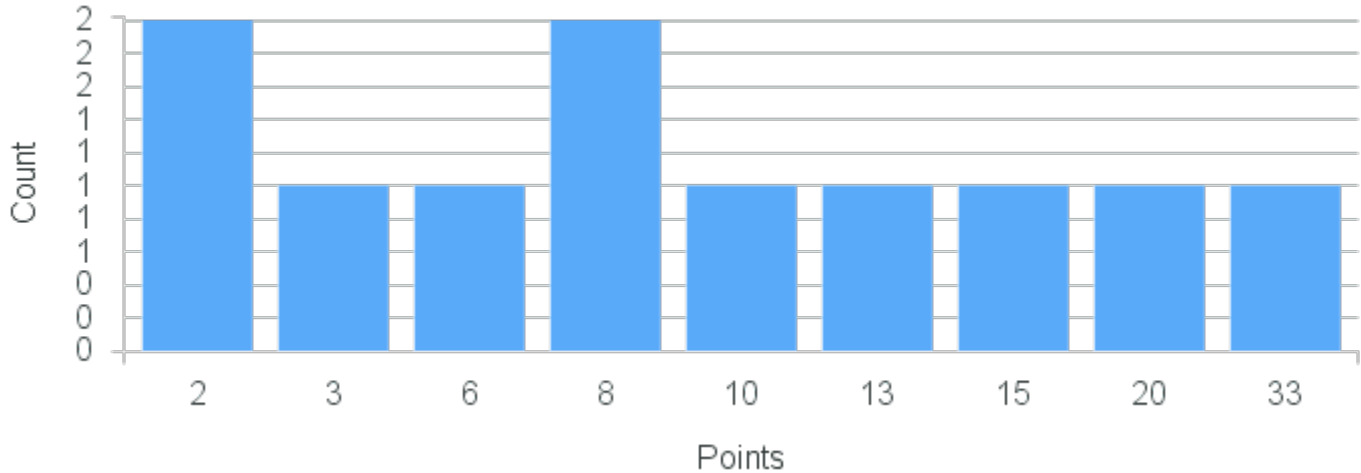

Course Point Distribution for Spring 2020

CRN: 20486

Course ID: AN208 Cross List: SW200 5521,RM200 5511
5521

Limit: 25

Topics in Anthropology: Indigeneity and the Politics of Blood Quantum

Demand: 11

Waitlisted: 0

Department: Anthropology

Term	Block(s)	CRN	Course ID	See Also	Course Limit	Course Demand	Count	Points
Spring 2020	5	20486	AN208 5521	SW200 5521,RM200 5511	25	11	1	33
Spring 2020	5	20486	AN208 5521	SW200 5521,RM200 5511	25	11	1	20
Spring 2020	5	20486	AN208 5521	SW200 5521,RM200 5511	25	11	1	15
Spring 2020	5	20486	AN208 5521	SW200 5521,RM200 5511	25	11	1	13
Spring 2020	5	20486	AN208 5521	SW200 5521,RM200 5511	25	11	1	10
Spring 2020	5	20486	AN208 5521	SW200 5521,RM200 5511	25	11	2	8
Spring 2020	5	20486	AN208 5521	SW200 5521,RM200 5511	25	11	1	6
Spring 2020	5	20486	AN208 5521	SW200 5521,RM200 5511	25	11	1	3
Spring 2020	5	20486	AN208 5521	SW200 5521,RM200 5511	25	11	2	2