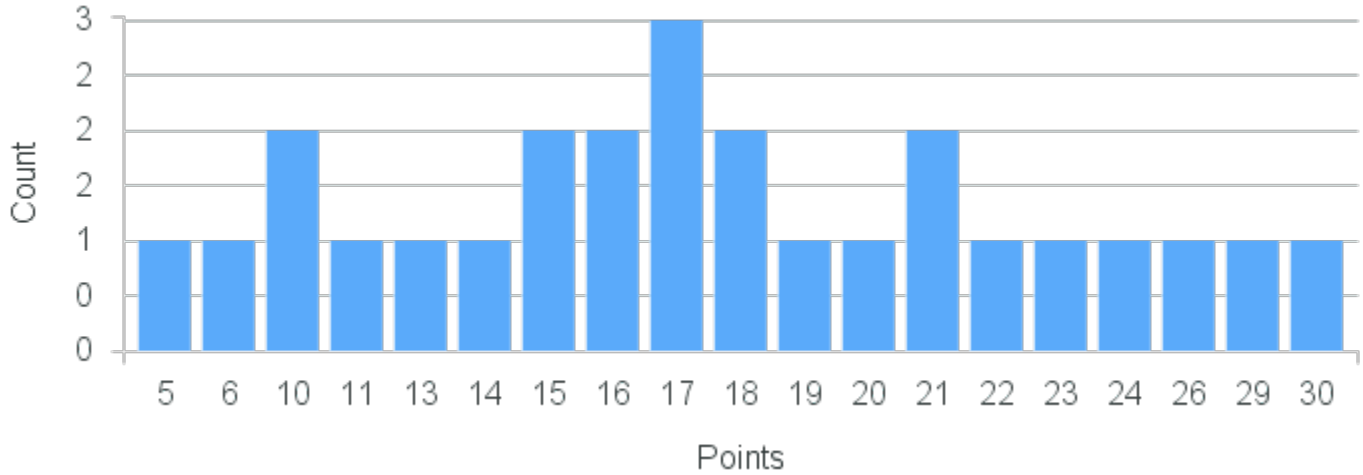

Course Point Distribution for Spring 2020

CRN: 20837

Course ID: CP274 Cross List:
8811

Limit: 12

Software Design

Demand: 26

Waitlisted: 14

Department: Mathematics &
Computer Science

Min Points: 18

Term	Block(s)	CRN	Course ID	See Also	Course Limit	Course Demand	Count	Points
Spring 2020	8	20837	CP274 8811		12	26	1	30
Spring 2020	8	20837	CP274 8811		12	26	1	29
Spring 2020	8	20837	CP274 8811		12	26	1	26
Spring 2020	8	20837	CP274 8811		12	26	1	24
Spring 2020	8	20837	CP274 8811		12	26	1	23
Spring 2020	8	20837	CP274 8811		12	26	1	22
Spring 2020	8	20837	CP274 8811		12	26	2	21
Spring 2020	8	20837	CP274 8811		12	26	1	20
Spring 2020	8	20837	CP274 8811		12	26	1	19
Spring 2020	8	20837	CP274 8811		12	26	2	18
Spring 2020	8	20837	CP274 8811		12	26	3	17
Spring 2020	8	20837	CP274 8811		12	26	2	16
Spring 2020	8	20837	CP274 8811		12	26	2	15