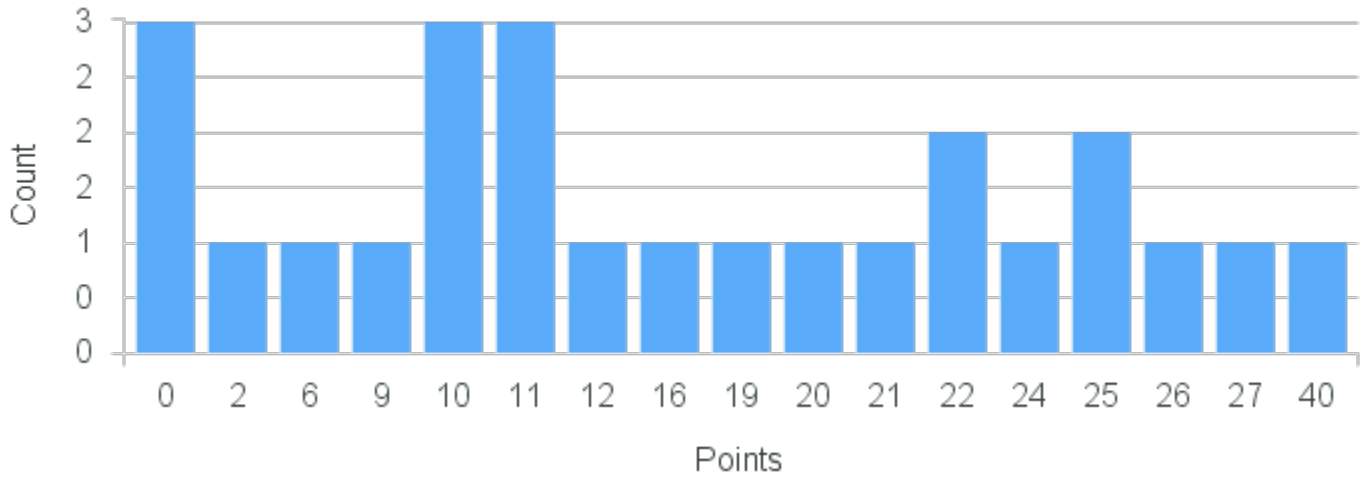

Course Point Distribution for Spring 2020

CRN: 20408

Course ID: FM302 Cross List:
7711

Limit: 12

Advanced Filmmaking

Demand: 25

Waitlisted: 13

Department: Film and Media
Studies

Min Points: 16

Term	Block(s)	CRN	Course ID	See Also	Course Limit	Course Demand	Count	Points
Spring 2020	7	20408	FM302 7711		12	25	1	40
Spring 2020	7	20408	FM302 7711		12	25	1	27
Spring 2020	7	20408	FM302 7711		12	25	1	26
Spring 2020	7	20408	FM302 7711		12	25	2	25
Spring 2020	7	20408	FM302 7711		12	25	1	24
Spring 2020	7	20408	FM302 7711		12	25	2	22
Spring 2020	7	20408	FM302 7711		12	25	1	21
Spring 2020	7	20408	FM302 7711		12	25	1	20
Spring 2020	7	20408	FM302 7711		12	25	1	19
Spring 2020	7	20408	FM302 7711		12	25	1	16
Spring 2020	7	20408	FM302 7711		12	25	1	12
Spring 2020	7	20408	FM302 7711		12	25	3	11
Spring 2020	7	20408	FM302 7711		12	25	3	10