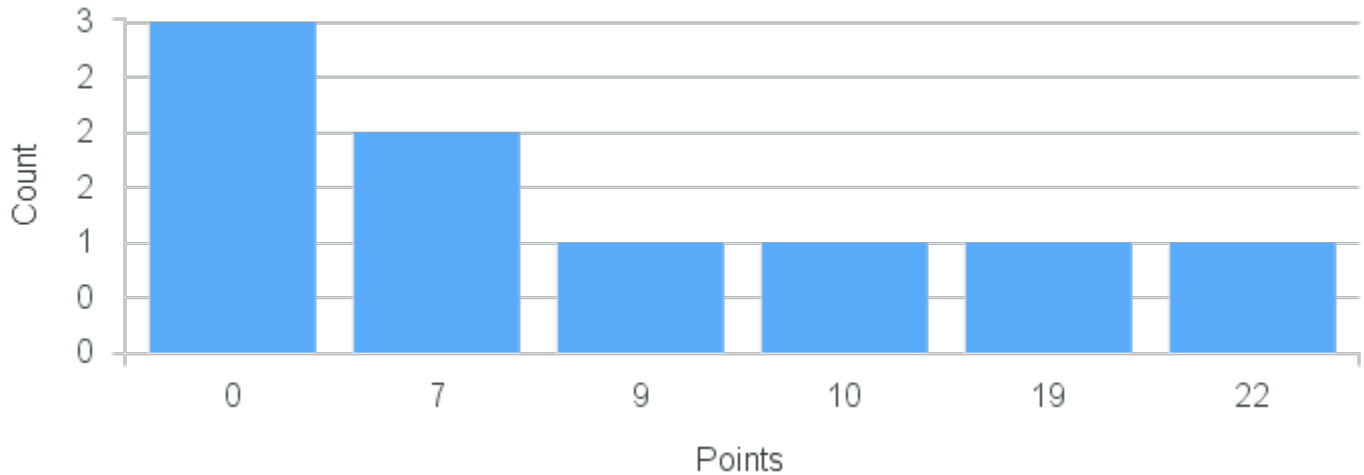

Course Point Distribution for Spring 2020

CRN: 20845

Course ID: PS356 Cross List: EV360 6611
6611

Limit: 25

Global Environmental Policy

Demand: 9

Waitlisted: 0

Department: Political Science