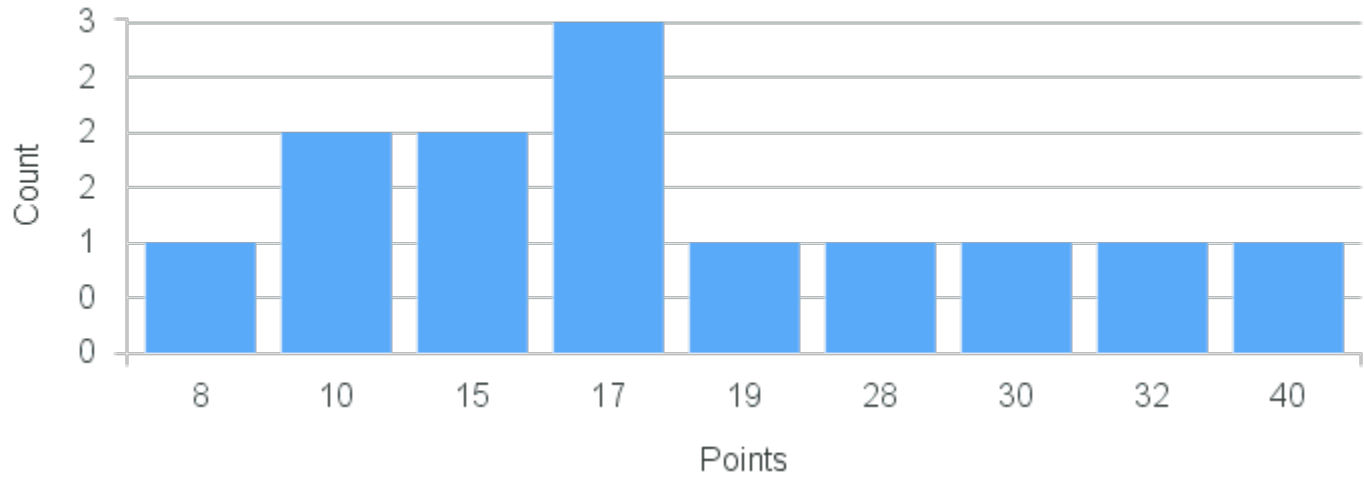

Course Point Distribution for Spring 2020

CRN: 20358

Course ID: HK330 Cross List:
7711

Limit: 14

Exercise Physiology

Demand: 13

Waitlisted: 0

Department: Human Biology and
Kinesiology