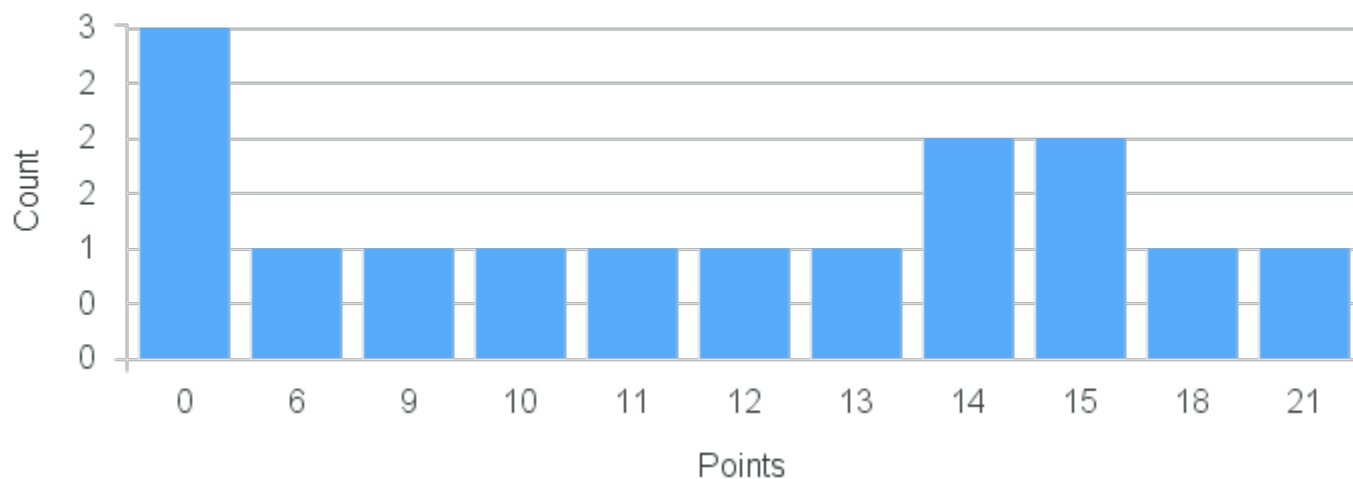

Course Point Distribution for Spring 2020

CRN: 20801

Course ID: CH108 Cross List:
8811

Limit: 25

General Chemistry II

Demand: 15

Waitlisted: 0

Department: Chemistry &
Biochemistry

Term	Block(s)	CRN	Course ID	See Also	Course Limit	Course Demand	Count	Points
Spring 2020	8	20801	CH108 8811		25	15	1	21
Spring 2020	8	20801	CH108 8811		25	15	1	18
Spring 2020	8	20801	CH108 8811		25	15	2	15
Spring 2020	8	20801	CH108 8811		25	15	2	14
Spring 2020	8	20801	CH108 8811		25	15	1	13
Spring 2020	8	20801	CH108 8811		25	15	1	12
Spring 2020	8	20801	CH108 8811		25	15	1	11
Spring 2020	8	20801	CH108 8811		25	15	1	10
Spring 2020	8	20801	CH108 8811		25	15	1	9
Spring 2020	8	20801	CH108 8811		25	15	1	6
Spring 2020	8	20801	CH108 8811		25	15	3	0