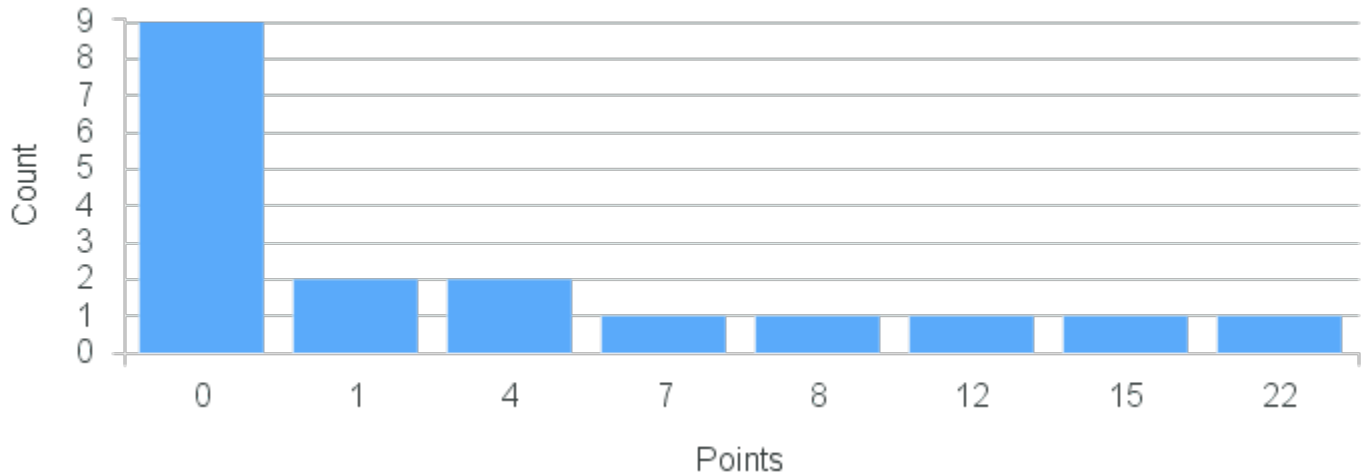

Course Point Distribution for Spring 2020

CRN: 20305

Course ID: EN221 Cross List:
6611

Limit: 25

Introduction to Poetry

Demand: 18

Waitlisted: 0

Department: English