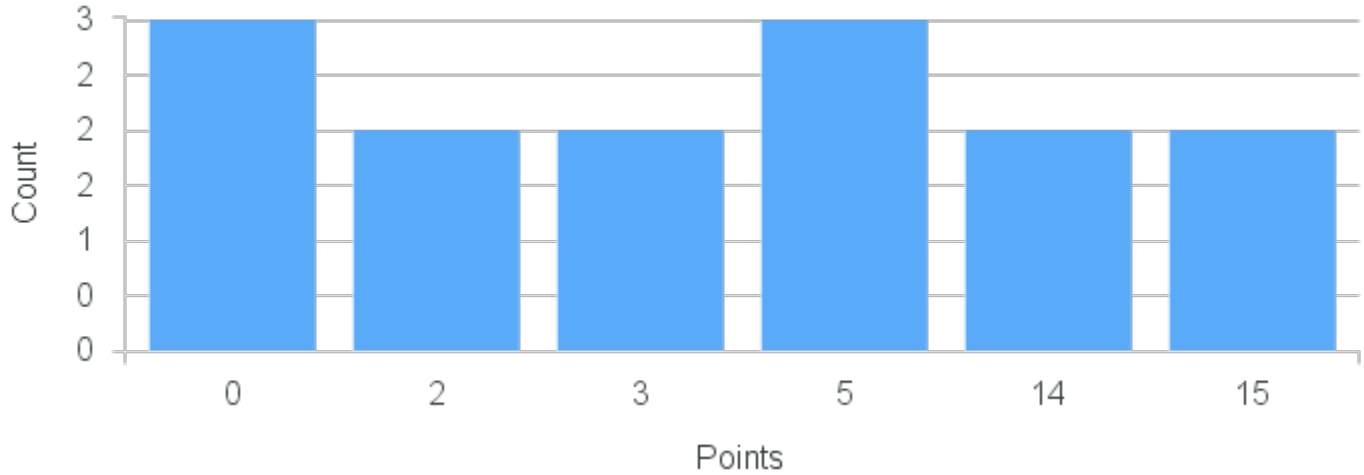

Course Point Distribution for Spring 2020

CRN: 20860

Course ID: PC357 Cross List:
7711

Limit: 25

Astrophysics

Demand: 14

Waitlisted: 0

Department: Physics

Term	Block(s)	CRN	Course ID	See Also	Course Limit	Course Demand	Count	Points
Spring 2020	7	20860	PC357 7711		25	14	2	15
Spring 2020	7	20860	PC357 7711		25	14	2	14
Spring 2020	7	20860	PC357 7711		25	14	3	5
Spring 2020	7	20860	PC357 7711		25	14	2	3
Spring 2020	7	20860	PC357 7711		25	14	2	2
Spring 2020	7	20860	PC357 7711		25	14	3	0