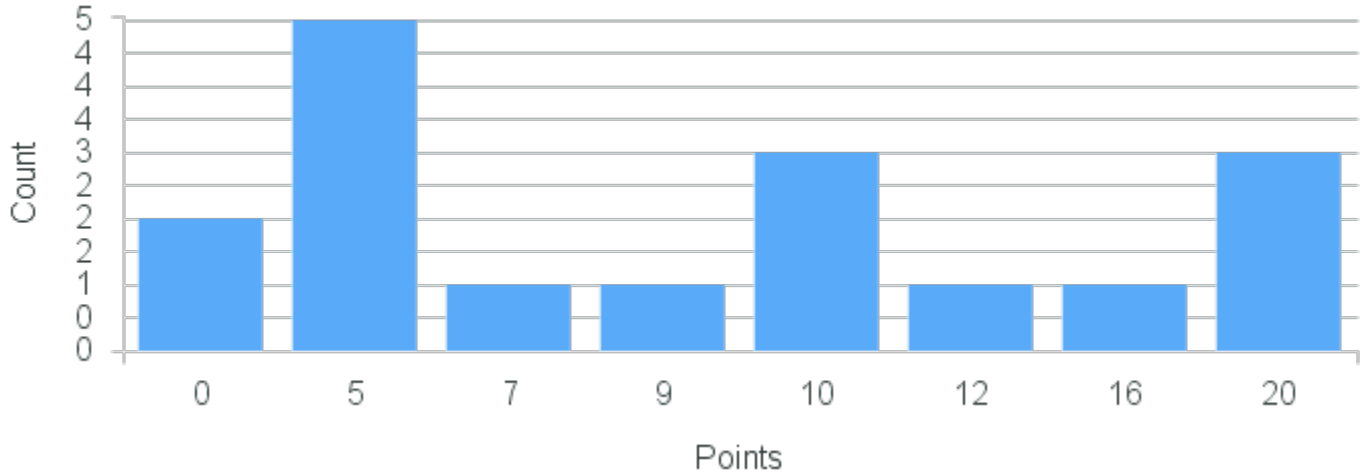

Course Point Distribution for Spring 2020

CRN: 20423

Course ID: SO105 Cross List:
6611

Limit: 25

Art and Society

Demand: 17

Waitlisted: 0

Department: Sociology