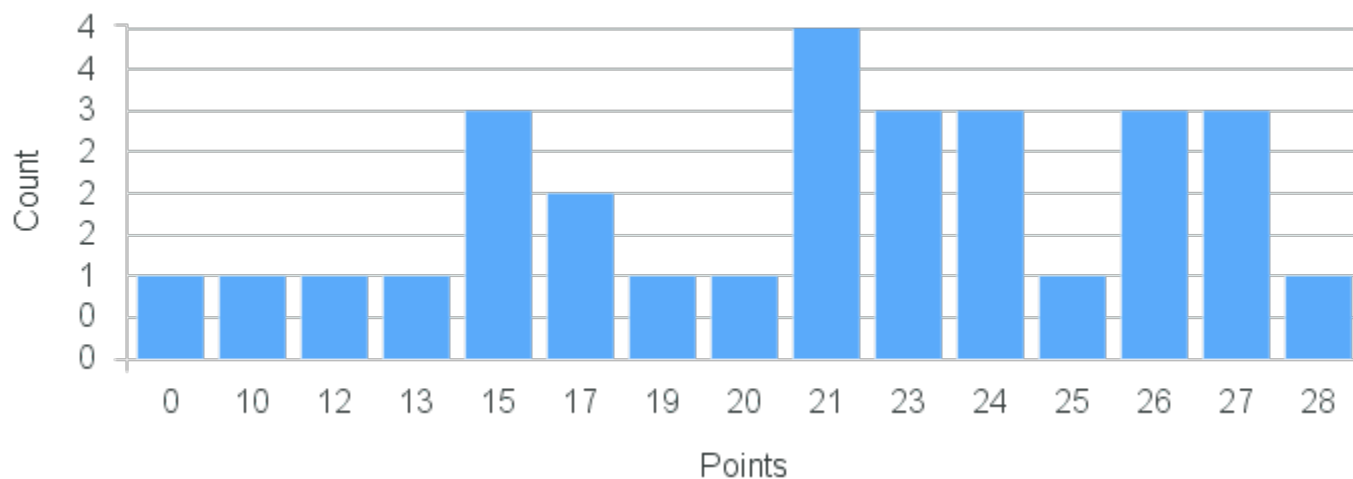

Course Point Distribution for Spring 2020

CRN: 20769

Course ID: CH250 Cross List:
6611

Limit: 32

Structures of Organic Molecules

Demand: 29

Waitlisted: 0

Department: Chemistry &
Biochemistry