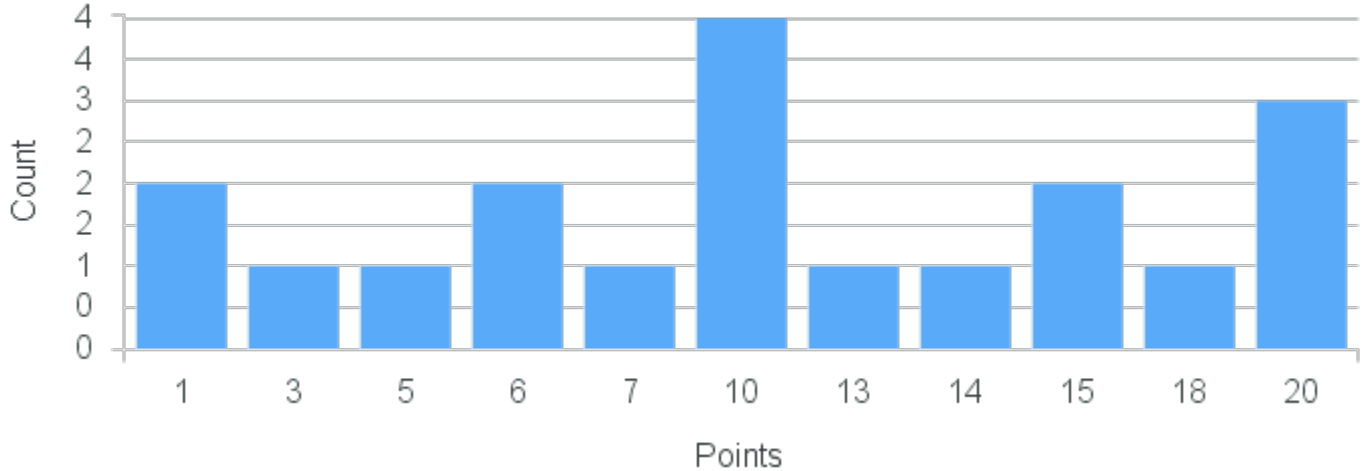

Course Point Distribution for Spring 2020

CRN: 20734

Course ID: PY433 Cross List:
5613

Limit: 25

Neuropharmacology

Demand: 19

Waitlisted: 0

Department: Psychology