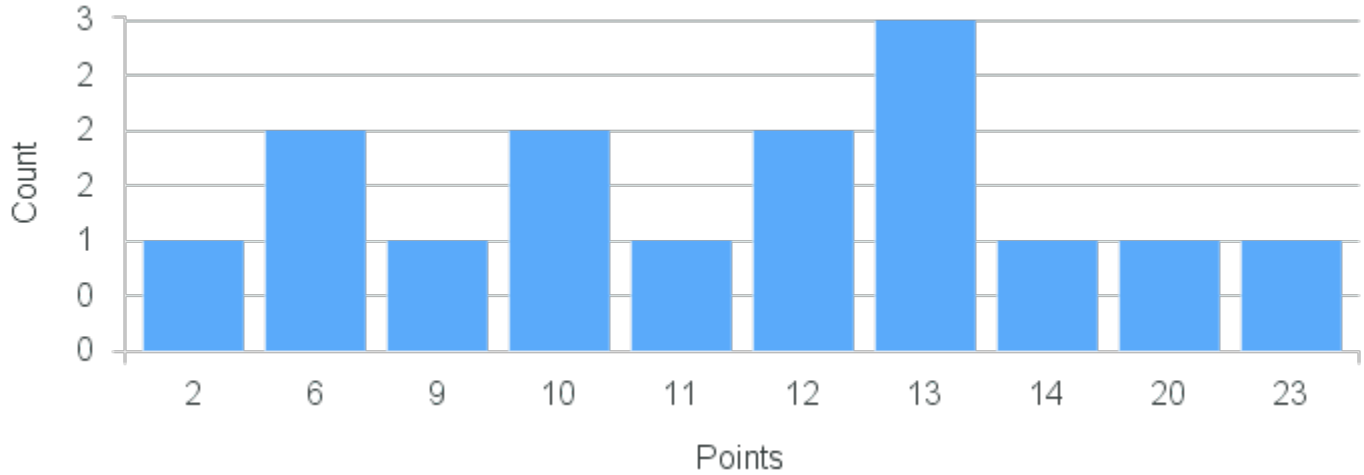

Course Point Distribution for Spring 2020

CRN: 20806

Course ID: MA315 Cross List:
6611

Limit: 25

Ordinary Differential Equations

Demand: 15

Waitlisted: 0

Department: Mathematics &
Computer Science