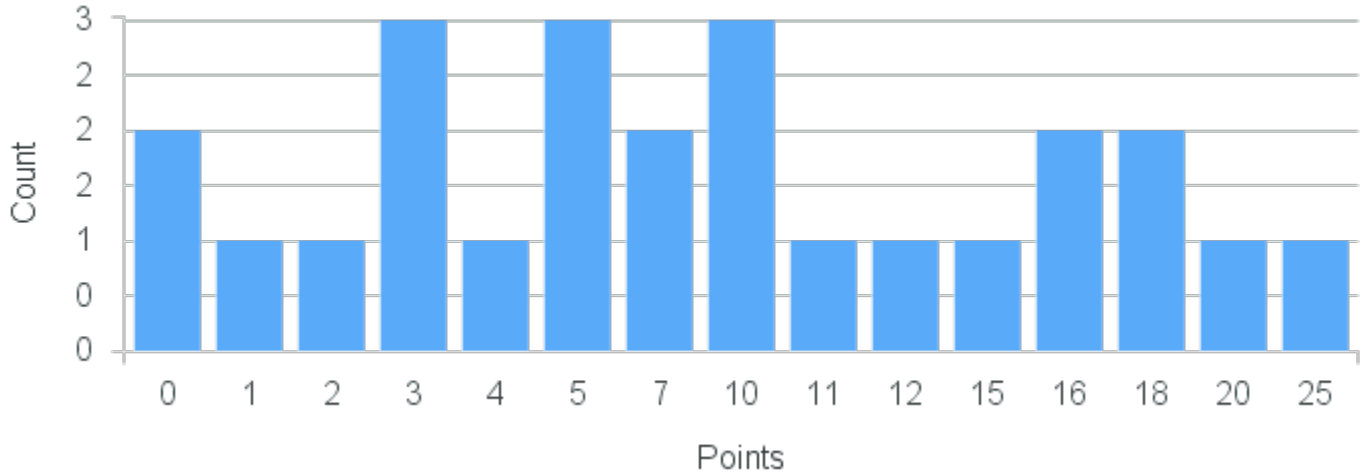

Course Point Distribution for Spring 2020

CRN: 20929

Course ID: AH204 Cross List:
6611

Limit: 25

Modern Architecture

Demand: 25

Waitlisted: 0

Department: Art

Term	Block(s)	CRN	Course ID	See Also	Course Limit	Course Demand	Count	Points
Spring 2020	6	20929	AH204 6611		25	25	1	25
Spring 2020	6	20929	AH204 6611		25	25	1	20
Spring 2020	6	20929	AH204 6611		25	25	2	18
Spring 2020	6	20929	AH204 6611		25	25	2	16
Spring 2020	6	20929	AH204 6611		25	25	1	15
Spring 2020	6	20929	AH204 6611		25	25	1	12
Spring 2020	6	20929	AH204 6611		25	25	1	11
Spring 2020	6	20929	AH204 6611		25	25	3	10
Spring 2020	6	20929	AH204 6611		25	25	2	7
Spring 2020	6	20929	AH204 6611		25	25	3	5
Spring 2020	6	20929	AH204 6611		25	25	1	4
Spring 2020	6	20929	AH204 6611		25	25	3	3
Spring 2020	6	20929	AH204 6611		25	25	1	2
Spring 2020	6	20929	AH204 6611		25	25	1	1