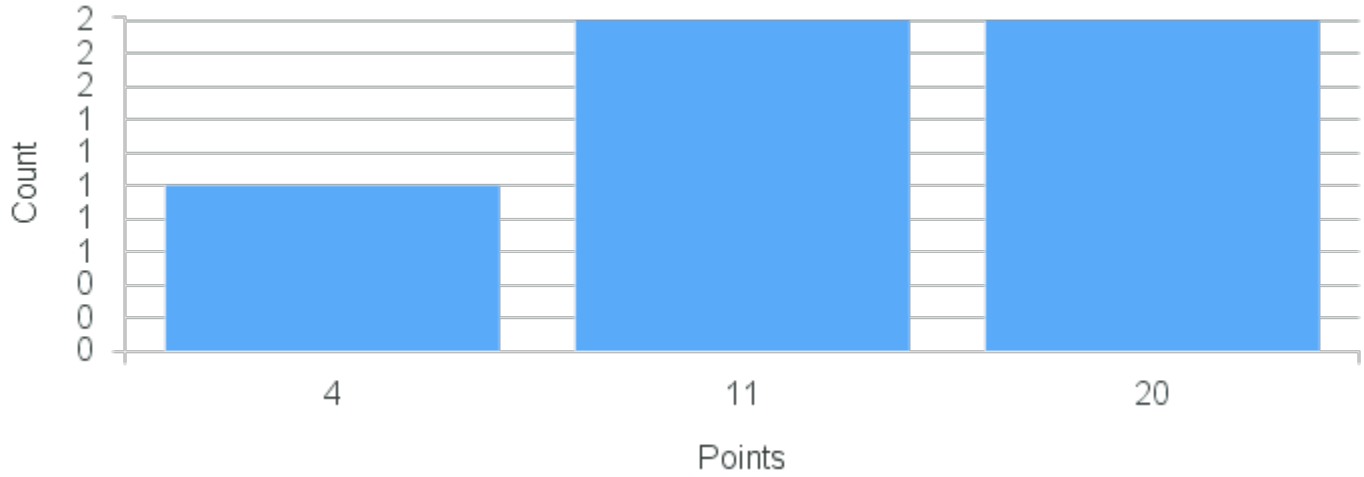

Course Point Distribution for Spring 2020

CRN: 21266

Course ID: GS233 Cross List:
5521

Limit: 16

Topics in Journalism: The Literary Close-up: Great Profile Writing in the Age of Hot Takes and Deep

Demand: 5

Waitlisted: 0

Department: Non-Departmental
Studies

Term	Block(s)	CRN	Course ID	See Also	Course Limit	Course Demand	Count	Points
Spring 2020	5	21266	GS233 5521		16	5	2	20
Spring 2020	5	21266	GS233 5521		16	5	2	11
Spring 2020	5	21266	GS233 5521		16	5	1	4