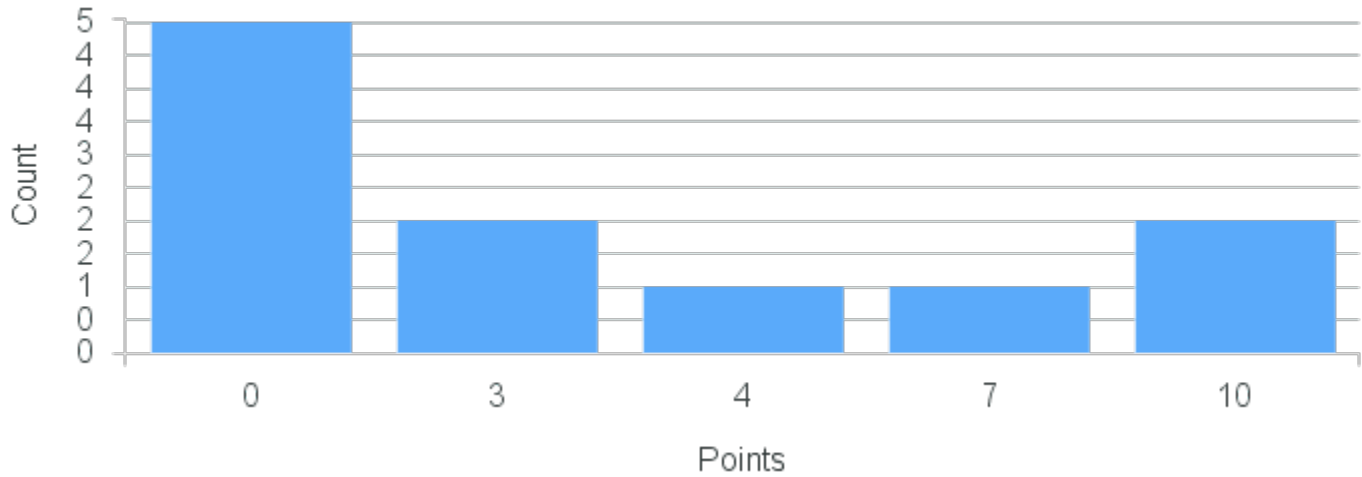

Course Point Distribution for Spring 2020

CRN: 20170

Course ID: JA202 Cross List: PA222 8811
8811

Limit: 25

Advanced Intermediate Japanese II

Demand: 11

Waitlisted: 0

Department: German, Russian &
E Asian Lang

Term	Block(s)	CRN	Course ID	See Also	Course Limit	Course Demand	Count	Points
Spring 2020	8	20170	JA202 8811	PA222 8811	25	11	2	10
Spring 2020	8	20170	JA202 8811	PA222 8811	25	11	1	7
Spring 2020	8	20170	JA202 8811	PA222 8811	25	11	1	4
Spring 2020	8	20170	JA202 8811	PA222 8811	25	11	2	3
Spring 2020	8	20170	JA202 8811	PA222 8811	25	11	5	0