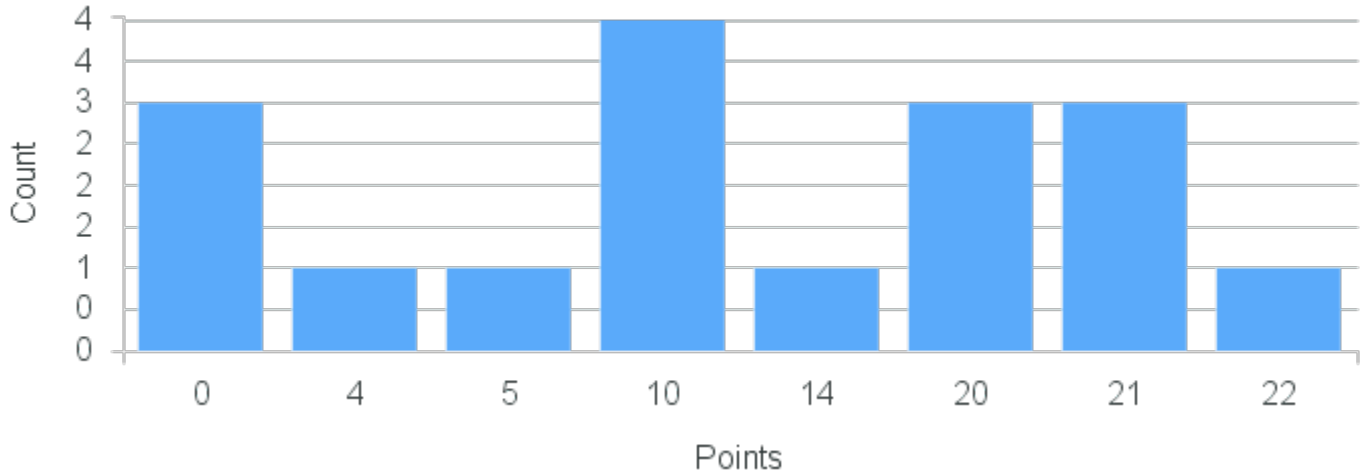

Course Point Distribution for Spring 2020

CRN: 20511

Course ID: EC347 Cross List:
6611

Limit: 25

Economics of International Trade

Demand: 17

Waitlisted: 0

Department: Economics &
Business

Term	Block(s)	CRN	Course ID	See Also	Course Limit	Course Demand	Count	Points
Spring 2020	6	20511	EC347 6611		25	17	1	22
Spring 2020	6	20511	EC347 6611		25	17	3	21
Spring 2020	6	20511	EC347 6611		25	17	3	20
Spring 2020	6	20511	EC347 6611		25	17	1	14
Spring 2020	6	20511	EC347 6611		25	17	4	10
Spring 2020	6	20511	EC347 6611		25	17	1	5
Spring 2020	6	20511	EC347 6611		25	17	1	4
Spring 2020	6	20511	EC347 6611		25	17	3	0