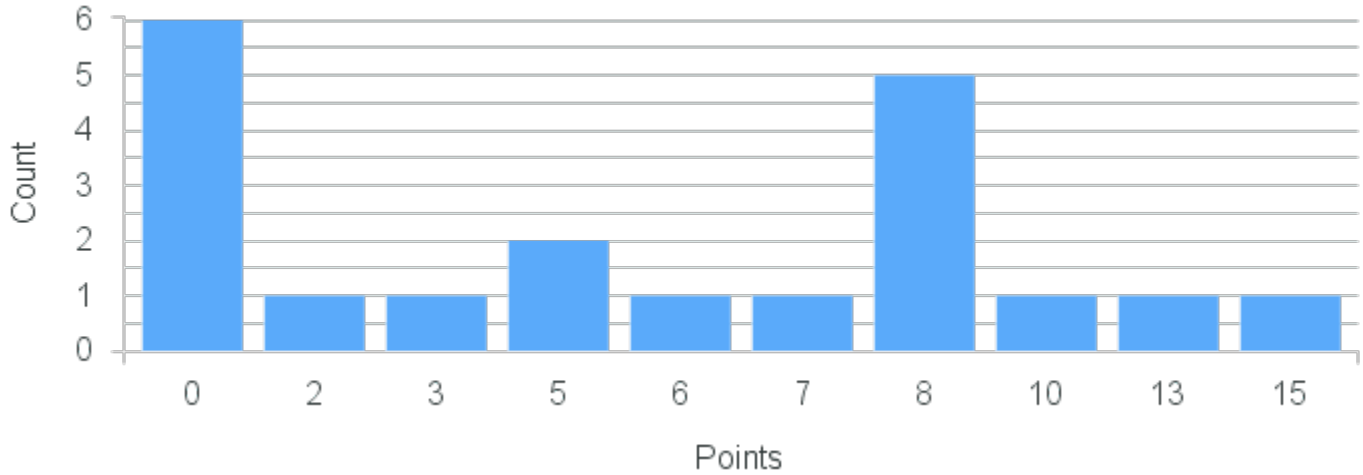

Course Point Distribution for Spring 2020

CRN: 20747

Course ID: EC325 Cross List:
8821

Limit: 25

Topics in Business: History of Financial Thought

Demand: 20

Waitlisted: 0

Department: Economics &
Business

Term	Block(s)	CRN	Course ID	See Also	Course Limit	Course Demand	Count	Points
Spring 2020	8	20747	EC325 8821		25	20	1	15
Spring 2020	8	20747	EC325 8821		25	20	1	13
Spring 2020	8	20747	EC325 8821		25	20	1	10
Spring 2020	8	20747	EC325 8821		25	20	5	8
Spring 2020	8	20747	EC325 8821		25	20	1	7
Spring 2020	8	20747	EC325 8821		25	20	1	6
Spring 2020	8	20747	EC325 8821		25	20	2	5
Spring 2020	8	20747	EC325 8821		25	20	1	3
Spring 2020	8	20747	EC325 8821		25	20	1	2
Spring 2020	8	20747	EC325 8821		25	20	6	0