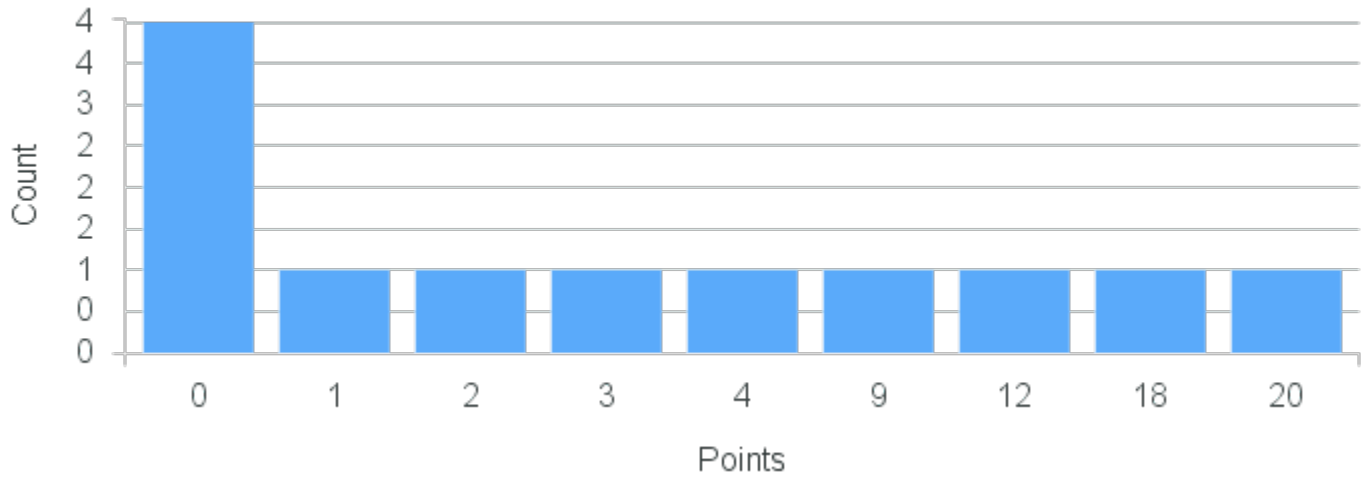

Course Point Distribution for Spring 2020

CRN: 20073

Course ID: FR201 Cross List:
6611

Limit: 25

Intermediate French I

Demand: 12

Waitlisted: 0

Department: Romance
Languages

Term	Block(s)	CRN	Course ID	See Also	Course Limit	Course Demand	Count	Points
Spring 2020	6	20073	FR201 6611		25	12	1	20
Spring 2020	6	20073	FR201 6611		25	12	1	18
Spring 2020	6	20073	FR201 6611		25	12	1	12
Spring 2020	6	20073	FR201 6611		25	12	1	9
Spring 2020	6	20073	FR201 6611		25	12	1	4
Spring 2020	6	20073	FR201 6611		25	12	1	3
Spring 2020	6	20073	FR201 6611		25	12	1	2
Spring 2020	6	20073	FR201 6611		25	12	1	1
Spring 2020	6	20073	FR201 6611		25	12	4	0