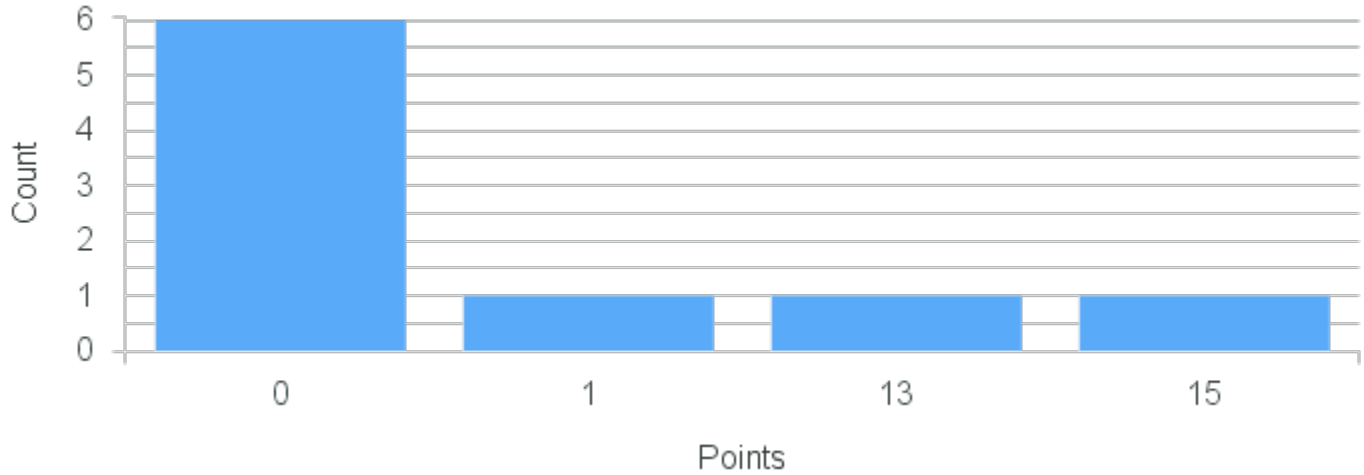

Course Point Distribution for Spring 2020

CRN: 20330

Course ID: AN306 Cross List:
5511

Limit: 15

Primateology

Demand: 9

Waitlisted: 0

Department: Anthropology

Term	Block(s)	CRN	Course ID	See Also	Course Limit	Course Demand	Count	Points
Spring 2020	5	20330	AN306 5511		15	9	1	15
Spring 2020	5	20330	AN306 5511		15	9	1	13
Spring 2020	5	20330	AN306 5511		15	9	1	1
Spring 2020	5	20330	AN306 5511		15	9	6	0