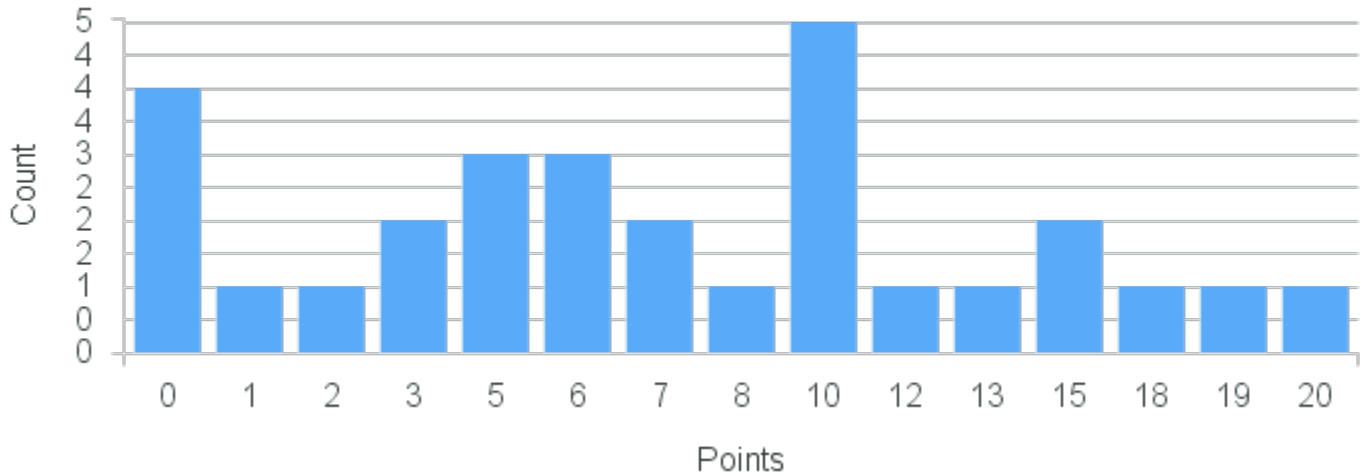

Course Point Distribution for Spring 2020

CRN: 20293

Course ID: PS306 Cross List:
5511

Limit: 25

Democracy & Markets

Demand: 29

Waitlisted: 4

Department: Political Science

Min Points: 1

Term	Block(s)	CRN	Course ID	See Also	Course Limit	Course Demand	Count	Points
Spring 2020	5	20293	PS306 5511		25	29	1	20
Spring 2020	5	20293	PS306 5511		25	29	1	19
Spring 2020	5	20293	PS306 5511		25	29	1	18
Spring 2020	5	20293	PS306 5511		25	29	2	15
Spring 2020	5	20293	PS306 5511		25	29	1	13
Spring 2020	5	20293	PS306 5511		25	29	1	12
Spring 2020	5	20293	PS306 5511		25	29	5	10
Spring 2020	5	20293	PS306 5511		25	29	1	8
Spring 2020	5	20293	PS306 5511		25	29	2	7
Spring 2020	5	20293	PS306 5511		25	29	3	6
Spring 2020	5	20293	PS306 5511		25	29	3	5
Spring 2020	5	20293	PS306 5511		25	29	2	3
Spring 2020	5	20293	PS306 5511		25	29	1	2
Spring 2020	5	20293	PS306 5511		25	29	1	1