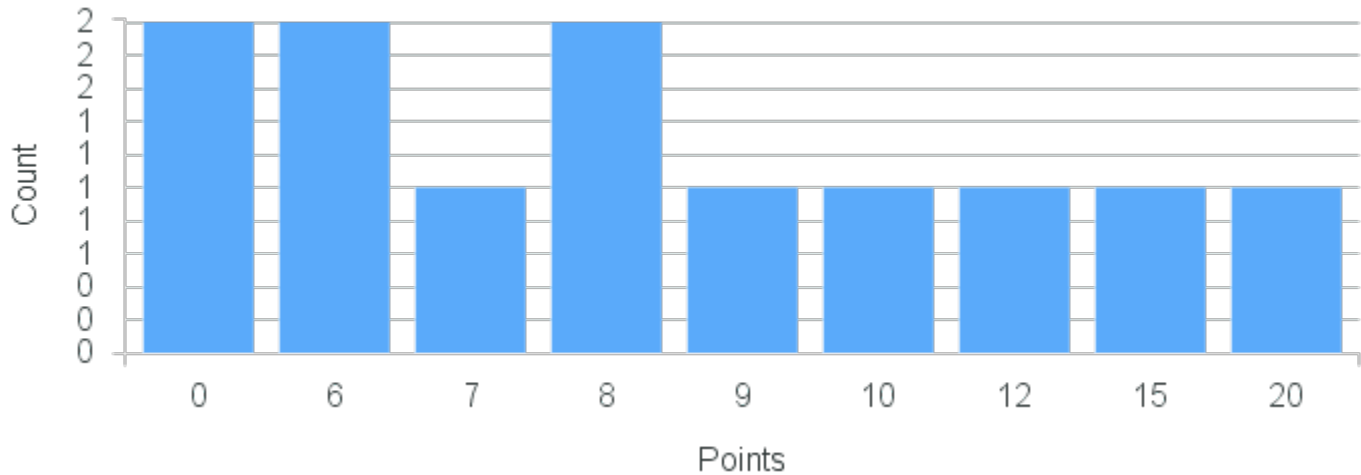

Course Point Distribution for Spring 2020

CRN: 20432

Course ID: PH245 Cross List:
8811

Limit: 25

History of Social and Political Philosophy: Modern Debates

Demand: 12

Waitlisted: 0

Department: Philosophy