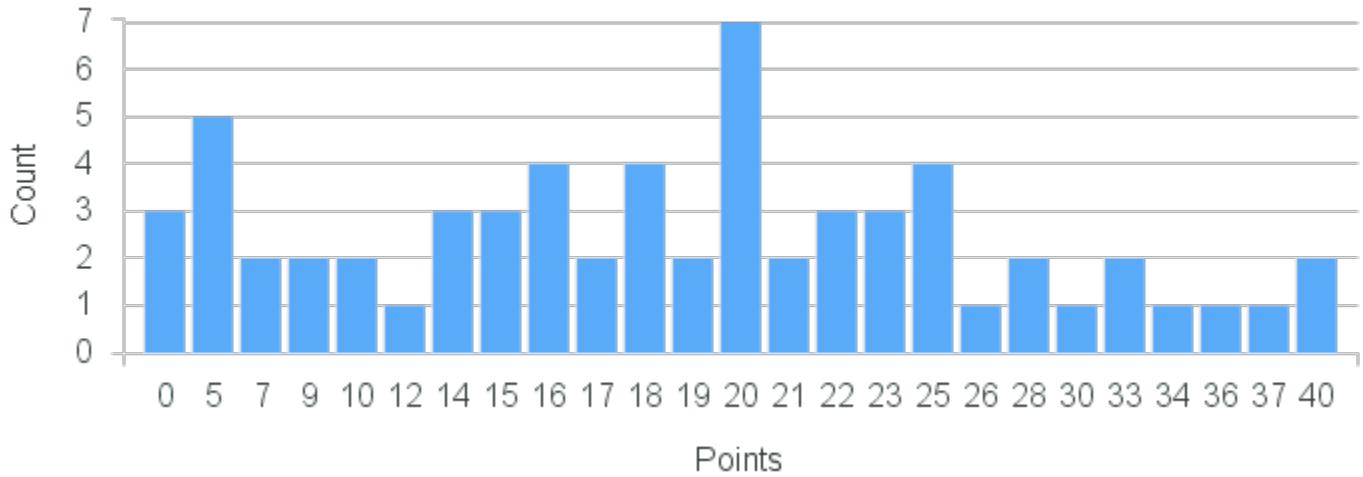

Course Point Distribution for Spring 2020

CRN: 20250

Course ID: EV128 Cross List:
5511

Limit: 25

Introduction to Global Climate Change

Demand: 63

Waitlisted: 38

Department: Environmental
Science

Min Points: 20

Term	Block(s)	CRN	Course ID	See Also	Course Limit	Course Demand	Count	Points
Spring 2020	5	20250	EV128 5511		25	63	2	40
Spring 2020	5	20250	EV128 5511		25	63	1	37
Spring 2020	5	20250	EV128 5511		25	63	1	36
Spring 2020	5	20250	EV128 5511		25	63	1	34
Spring 2020	5	20250	EV128 5511		25	63	2	33
Spring 2020	5	20250	EV128 5511		25	63	1	30
Spring 2020	5	20250	EV128 5511		25	63	2	28
Spring 2020	5	20250	EV128 5511		25	63	1	26
Spring 2020	5	20250	EV128 5511		25	63	4	25
Spring 2020	5	20250	EV128 5511		25	63	3	23
Spring 2020	5	20250	EV128 5511		25	63	3	22
Spring 2020	5	20250	EV128 5511		25	63	2	21
Spring 2020	5	20250	EV128 5511		25	63	7	20