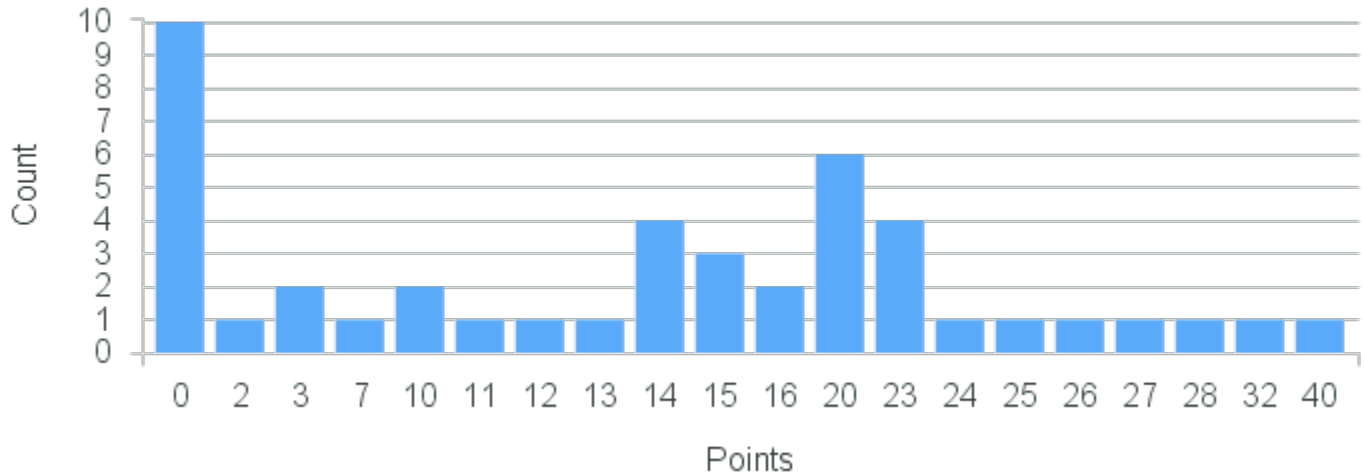

Course Point Distribution for Spring 2020

CRN: 20237

Course ID: PY362 Cross List:
8811

Limit: 25

Abnormal Psychology

Demand: 45

Waitlisted: 20

Department: Psychology

Min Points: 14

Term	Block(s)	CRN	Course ID	See Also	Course Limit	Course Demand	Count	Points
Spring 2020	8	20237	PY362 8811		25	45	1	40
Spring 2020	8	20237	PY362 8811		25	45	1	32
Spring 2020	8	20237	PY362 8811		25	45	1	28
Spring 2020	8	20237	PY362 8811		25	45	1	27
Spring 2020	8	20237	PY362 8811		25	45	1	26
Spring 2020	8	20237	PY362 8811		25	45	1	25
Spring 2020	8	20237	PY362 8811		25	45	1	24
Spring 2020	8	20237	PY362 8811		25	45	4	23
Spring 2020	8	20237	PY362 8811		25	45	6	20
Spring 2020	8	20237	PY362 8811		25	45	2	16
Spring 2020	8	20237	PY362 8811		25	45	3	15
Spring 2020	8	20237	PY362 8811		25	45	4	14
Spring 2020	8	20237	PY362 8811		25	45	1	13
Spring 2020	8	20237	PY362 8811		25	45	1	12