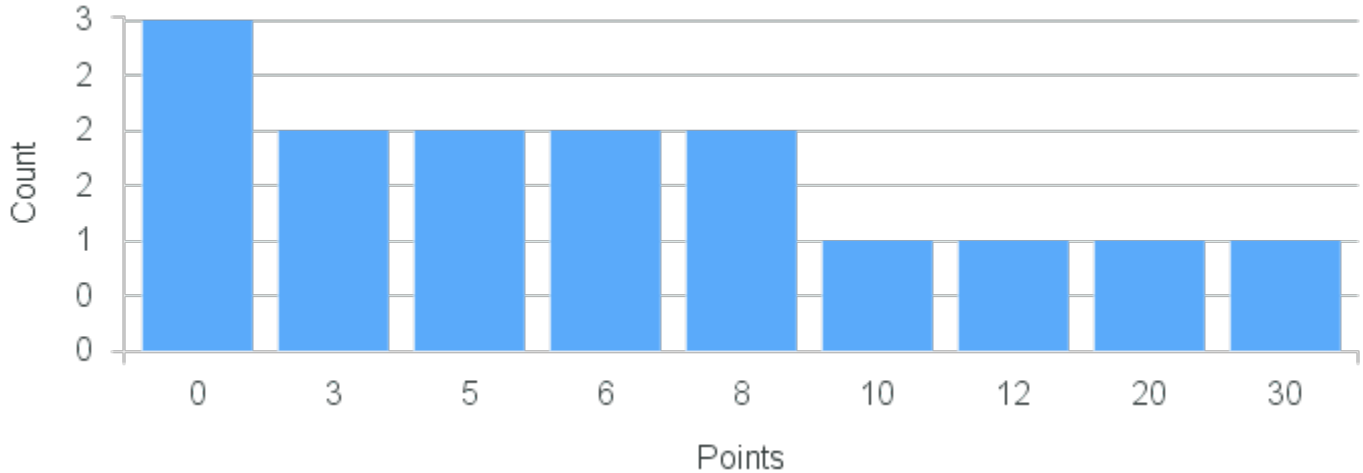

Course Point Distribution for Spring 2020

CRN: 20496

Course ID: EN380 Cross List:
8821

Limit: 25

Advanced Topics in Literary and Cultural Studies: Caribbean Voices

Demand: 15

Waitlisted: 0

Department: English

Term	Block(s)	CRN	Course ID	See Also	Course Limit	Course Demand	Count	Points
Spring 2020	8	20496	EN380 8821		25	15	1	30
Spring 2020	8	20496	EN380 8821		25	15	1	20
Spring 2020	8	20496	EN380 8821		25	15	1	12
Spring 2020	8	20496	EN380 8821		25	15	1	10
Spring 2020	8	20496	EN380 8821		25	15	2	8
Spring 2020	8	20496	EN380 8821		25	15	2	6
Spring 2020	8	20496	EN380 8821		25	15	2	5
Spring 2020	8	20496	EN380 8821		25	15	2	3
Spring 2020	8	20496	EN380 8821		25	15	3	0