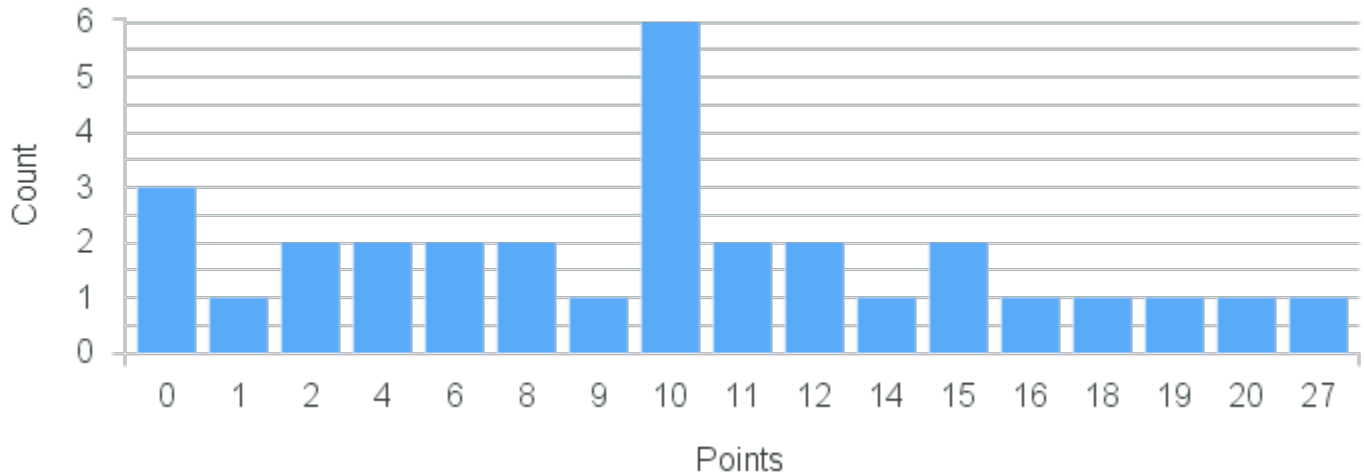

Course Point Distribution for Spring 2020

CRN: 20434

Course ID: SO130 Cross List: EV276 7711
7711

Limit: 30

Environmental Sociology

Demand: 31

Waitlisted: 1

Department: Sociology

Min Points: 0

Term	Block(s)	CRN	Course ID	See Also	Course Limit	Course Demand	Count	Points
Spring 2020	7	20434	SO130 7711	EV276 7711	30	31	1	27
Spring 2020	7	20434	SO130 7711	EV276 7711	30	31	1	20
Spring 2020	7	20434	SO130 7711	EV276 7711	30	31	1	19
Spring 2020	7	20434	SO130 7711	EV276 7711	30	31	1	18
Spring 2020	7	20434	SO130 7711	EV276 7711	30	31	1	16
Spring 2020	7	20434	SO130 7711	EV276 7711	30	31	2	15
Spring 2020	7	20434	SO130 7711	EV276 7711	30	31	1	14
Spring 2020	7	20434	SO130 7711	EV276 7711	30	31	2	12
Spring 2020	7	20434	SO130 7711	EV276 7711	30	31	2	11
Spring 2020	7	20434	SO130 7711	EV276 7711	30	31	6	10
Spring 2020	7	20434	SO130 7711	EV276 7711	30	31	1	9
Spring 2020	7	20434	SO130 7711	EV276 7711	30	31	2	8
Spring 2020	7	20434	SO130 7711	EV276 7711	30	31	2	6
Spring 2020	7	20434	SO130 7711	EV276 7711	30	31	2	4