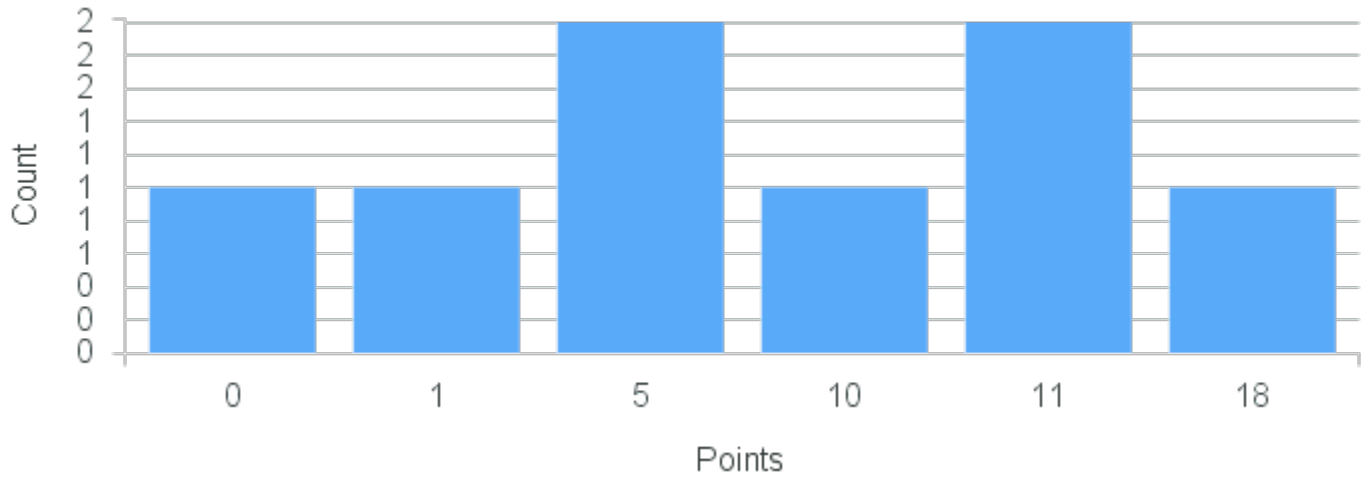

Course Point Distribution for Spring 2020

CRN: 20831

Course ID: MA220 Cross List:
8811

Limit: 25

Linear Algebra

Demand: 8
Waitlisted: 0

Department: Mathematics &
Computer Science

Term	Block(s)	CRN	Course ID	See Also	Course Limit	Course Demand	Count	Points
Spring 2020	8	20831	MA220 8811		25	8	1	18
Spring 2020	8	20831	MA220 8811		25	8	2	11
Spring 2020	8	20831	MA220 8811		25	8	1	10
Spring 2020	8	20831	MA220 8811		25	8	2	5
Spring 2020	8	20831	MA220 8811		25	8	1	1
Spring 2020	8	20831	MA220 8811		25	8	1	0