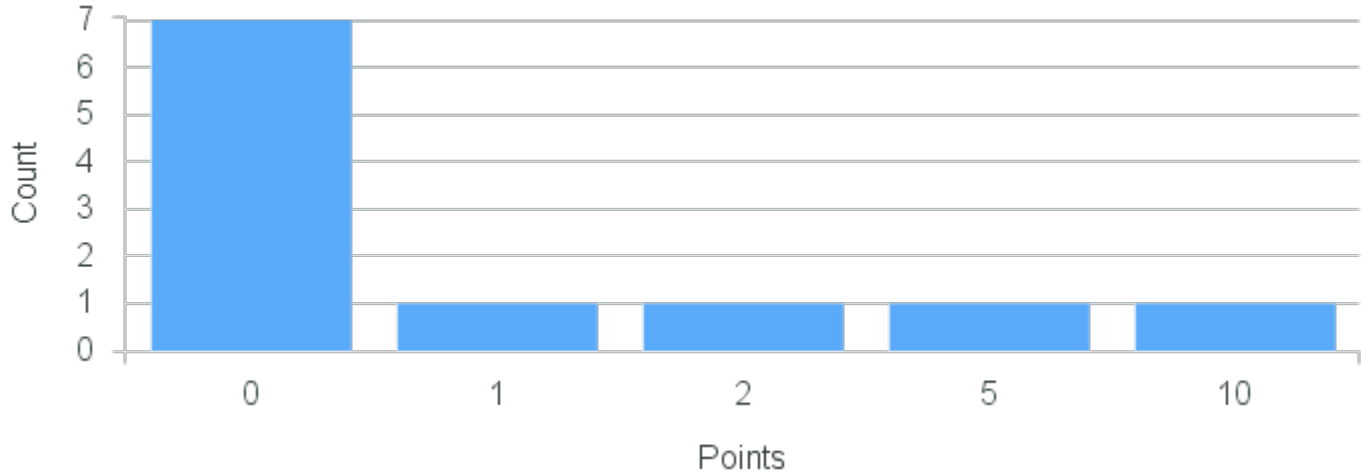

Course Point Distribution for Spring 2020

CRN: 20395

Course ID: PH452 Cross List:
6611

Limit: 25

Junior Seminar

Demand: 11

Waitlisted: 0

Department: Philosophy

Term	Block(s)	CRN	Course ID	See Also	Course Limit	Course Demand	Count	Points
Spring 2020	6	20395	PH452 6611		25	11	1	10
Spring 2020	6	20395	PH452 6611		25	11	1	5
Spring 2020	6	20395	PH452 6611		25	11	1	2
Spring 2020	6	20395	PH452 6611		25	11	1	1
Spring 2020	6	20395	PH452 6611		25	11	7	0