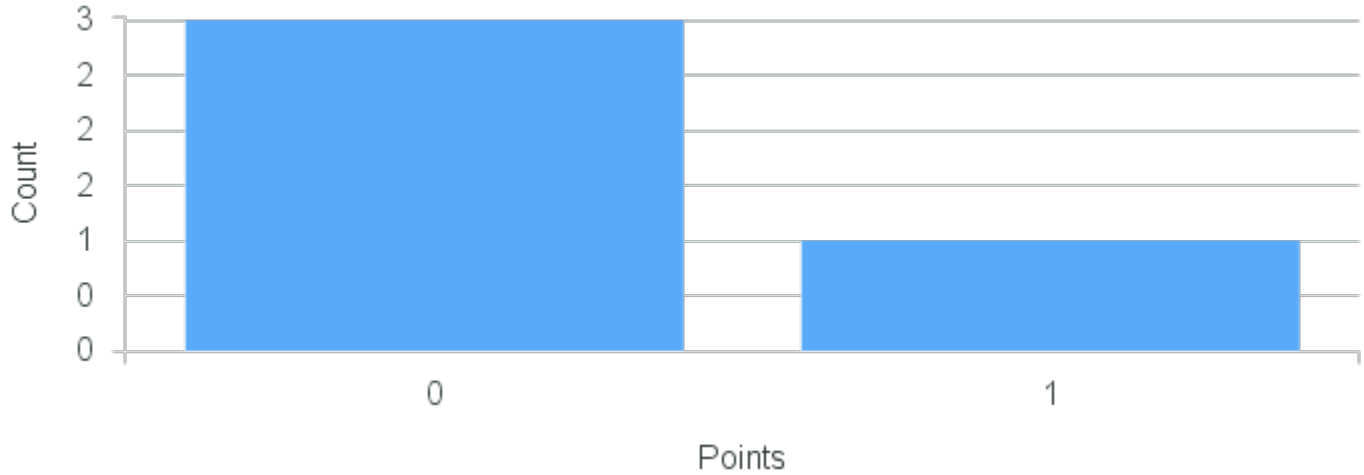

Course Point Distribution for Spring 2020

CRN: 20612

Course ID: TH101 Cross List:
5612

Limit: 8

Stagecraft Practicum

Demand: 4

Waitlisted: 0

Department: Theatre and Dance

Term	Block(s)	CRN	Course ID	See Also	Course Limit	Course Demand	Count	Points
Spring 2020	5-6	20612	TH101 5612		8	4	1	1
Spring 2020	5-6	20612	TH101 5612		8	4	3	0