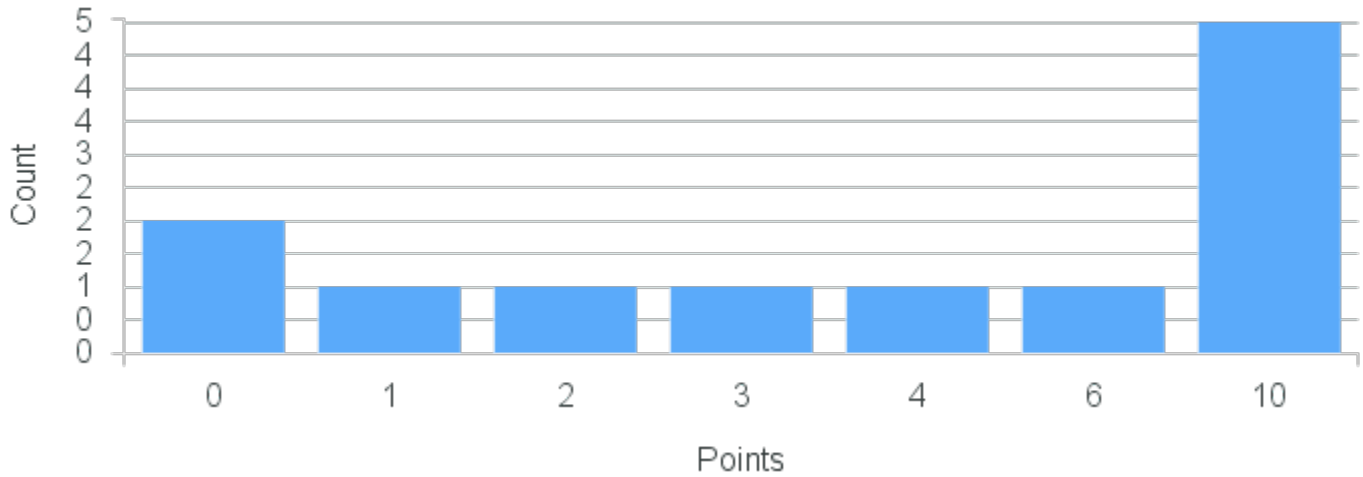

CRN: 20893

Course ID: PA250 Cross List: PS203 5521
5521

Limit: 25

Topics in Asian Literature & Culture: Chinese Foreign Policy

Demand: 12

Waitlisted: 0

Department: Non-Departmental
Studies

Term	Block(s)	CRN	Course ID	See Also	Course Limit	Course Demand	Count	Points
Spring 2020	5	20893	PA250 5521	PS203 5521	25	12	5	10
Spring 2020	5	20893	PA250 5521	PS203 5521	25	12	1	6
Spring 2020	5	20893	PA250 5521	PS203 5521	25	12	1	4
Spring 2020	5	20893	PA250 5521	PS203 5521	25	12	1	3
Spring 2020	5	20893	PA250 5521	PS203 5521	25	12	1	2
Spring 2020	5	20893	PA250 5521	PS203 5521	25	12	1	1
Spring 2020	5	20893	PA250 5521	PS203 5521	25	12	2	0