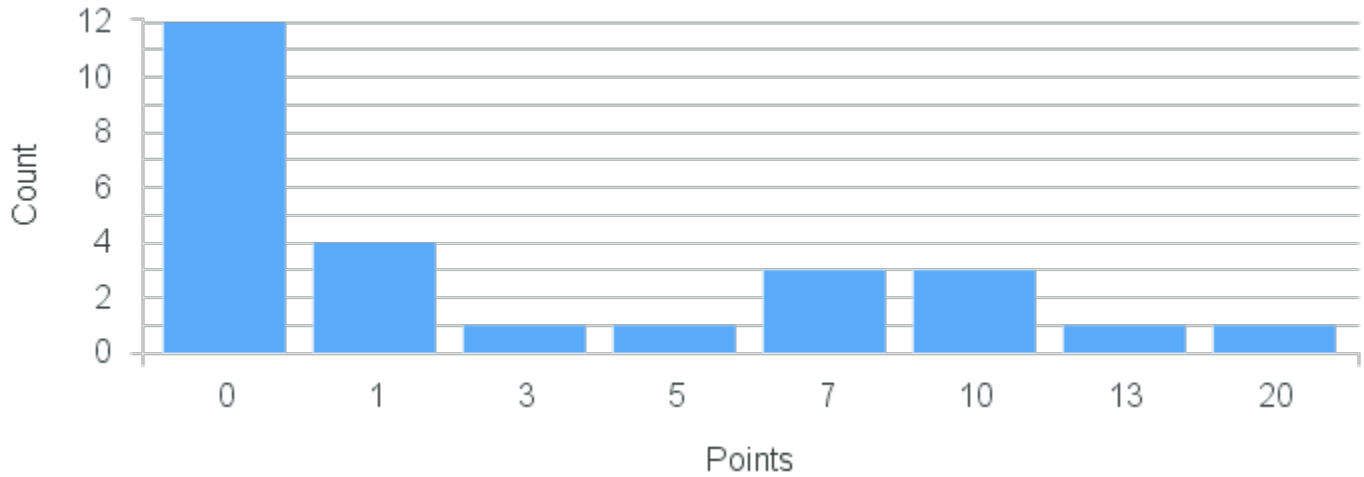

Course Point Distribution for Spring 2020

CRN: 20245

Course ID: EV421 Cross List:
7711

Limit: 25

Environmental Synthesis

Demand: 26

Waitlisted: 1

Department: Environmental
Science

Min Points: 0

Term	Block(s)	CRN	Course ID	See Also	Course Limit	Course Demand	Count	Points
Spring 2020	7	20245	EV421 7711		25	26	1	20
Spring 2020	7	20245	EV421 7711		25	26	1	13
Spring 2020	7	20245	EV421 7711		25	26	3	10
Spring 2020	7	20245	EV421 7711		25	26	3	7
Spring 2020	7	20245	EV421 7711		25	26	1	5
Spring 2020	7	20245	EV421 7711		25	26	1	3
Spring 2020	7	20245	EV421 7711		25	26	4	1
Spring 2020	7	20245	EV421 7711		25	26	12	0