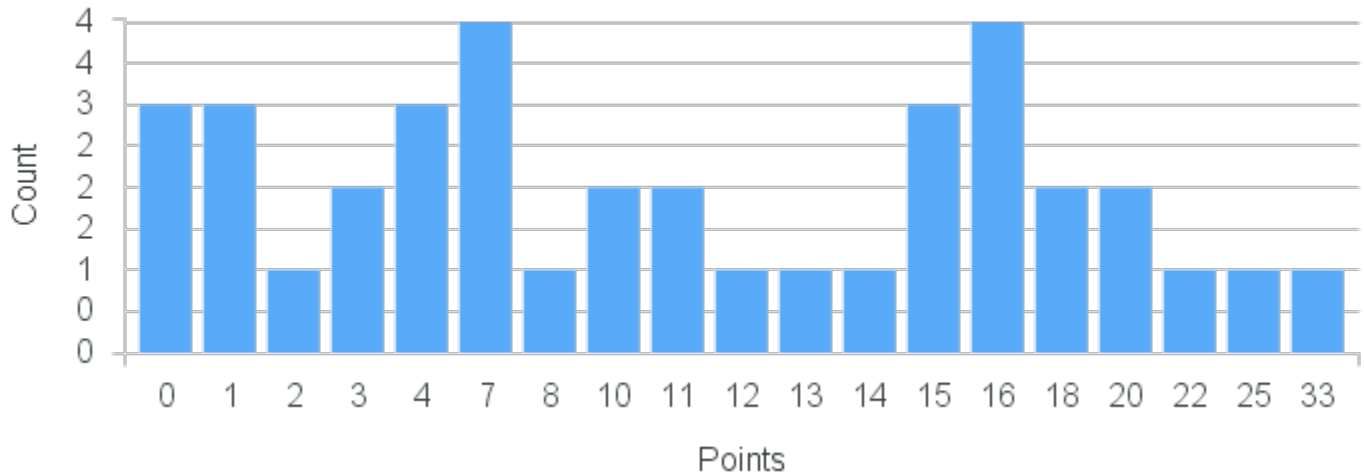

Course Point Distribution for Spring 2020

CRN: 20878

Course ID: EN221 Cross List:
8811

Limit: 25

Introduction to Poetry

Demand: 38

Waitlisted: 13

Department: English

Min Points: 7

Term	Block(s)	CRN	Course ID	See Also	Course Limit	Course Demand	Count	Points
Spring 2020	8	20878	EN221 8811		25	38	1	33
Spring 2020	8	20878	EN221 8811		25	38	1	25
Spring 2020	8	20878	EN221 8811		25	38	1	22
Spring 2020	8	20878	EN221 8811		25	38	2	20
Spring 2020	8	20878	EN221 8811		25	38	2	18
Spring 2020	8	20878	EN221 8811		25	38	4	16
Spring 2020	8	20878	EN221 8811		25	38	3	15
Spring 2020	8	20878	EN221 8811		25	38	1	14
Spring 2020	8	20878	EN221 8811		25	38	1	13
Spring 2020	8	20878	EN221 8811		25	38	1	12
Spring 2020	8	20878	EN221 8811		25	38	2	11
Spring 2020	8	20878	EN221 8811		25	38	2	10
Spring 2020	8	20878	EN221 8811		25	38	1	8
Spring 2020	8	20878	EN221 8811		25	38	4	7