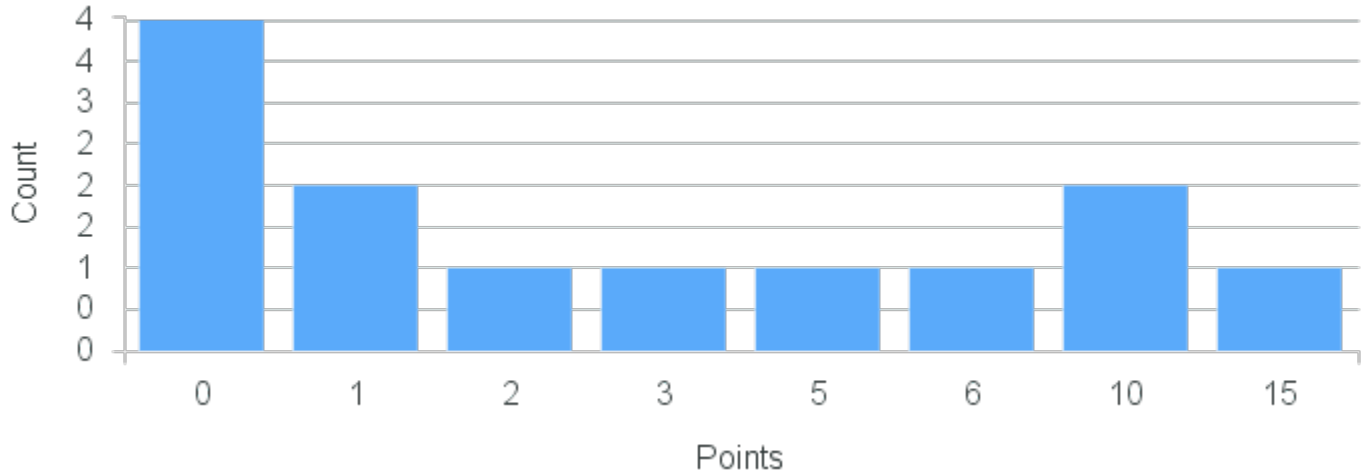

Course Point Distribution for Spring 2020

CRN: 20333

Course ID: AN308 Cross List:
8811

Limit: 25

Topics in Anthropology: Biological Basis of Human Social Behavior

Demand: 13

Waitlisted: 0

Department: Anthropology

Term	Block(s)	CRN	Course ID	See Also	Course Limit	Course Demand	Count	Points
Spring 2020	8	20333	AN308 8811		25	13	1	15
Spring 2020	8	20333	AN308 8811		25	13	2	10
Spring 2020	8	20333	AN308 8811		25	13	1	6
Spring 2020	8	20333	AN308 8811		25	13	1	5
Spring 2020	8	20333	AN308 8811		25	13	1	3
Spring 2020	8	20333	AN308 8811		25	13	1	2
Spring 2020	8	20333	AN308 8811		25	13	2	1
Spring 2020	8	20333	AN308 8811		25	13	4	0