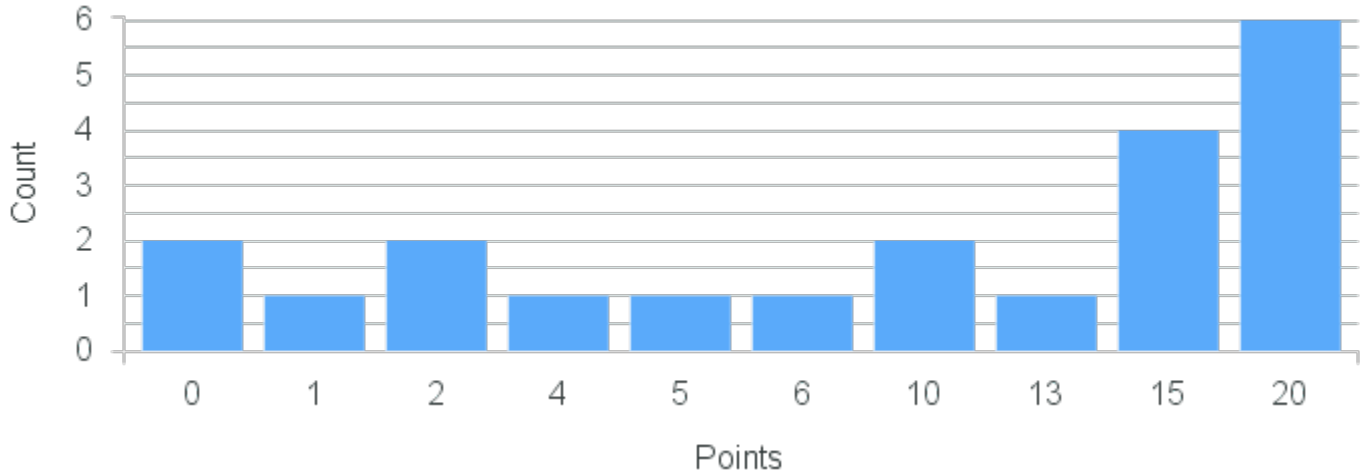

Course Point Distribution for Spring 2020

CRN: 20273

Course ID: AN258 Cross List:
8811

Limit: 25

Introduction to Linguistics

Demand: 21

Waitlisted: 0

Department: Anthropology

Term	Block(s)	CRN	Course ID	See Also	Course Limit	Course Demand	Count	Points
Spring 2020	8	20273	AN258 8811		25	21	6	20
Spring 2020	8	20273	AN258 8811		25	21	4	15
Spring 2020	8	20273	AN258 8811		25	21	1	13
Spring 2020	8	20273	AN258 8811		25	21	2	10
Spring 2020	8	20273	AN258 8811		25	21	1	6
Spring 2020	8	20273	AN258 8811		25	21	1	5
Spring 2020	8	20273	AN258 8811		25	21	1	4
Spring 2020	8	20273	AN258 8811		25	21	2	2
Spring 2020	8	20273	AN258 8811		25	21	1	1
Spring 2020	8	20273	AN258 8811		25	21	2	0