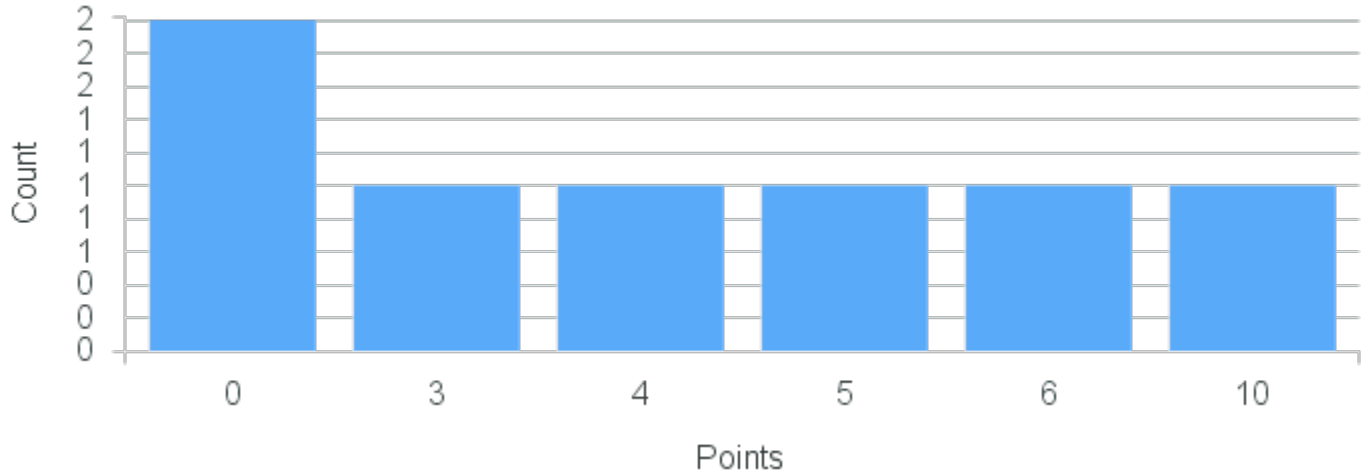

Course Point Distribution for Spring 2020

CRN: 20390

Course ID: SW102 Cross List:
6611

Limit: 25

Place, Space and the Southwest

Demand: 7

Waitlisted: 0

Department: Southwest Studies

Term	Block(s)	CRN	Course ID	See Also	Course Limit	Course Demand	Count	Points
Spring 2020	6	20390	SW102 6611		25	7	1	10
Spring 2020	6	20390	SW102 6611		25	7	1	6
Spring 2020	6	20390	SW102 6611		25	7	1	5
Spring 2020	6	20390	SW102 6611		25	7	1	4
Spring 2020	6	20390	SW102 6611		25	7	1	3
Spring 2020	6	20390	SW102 6611		25	7	2	0