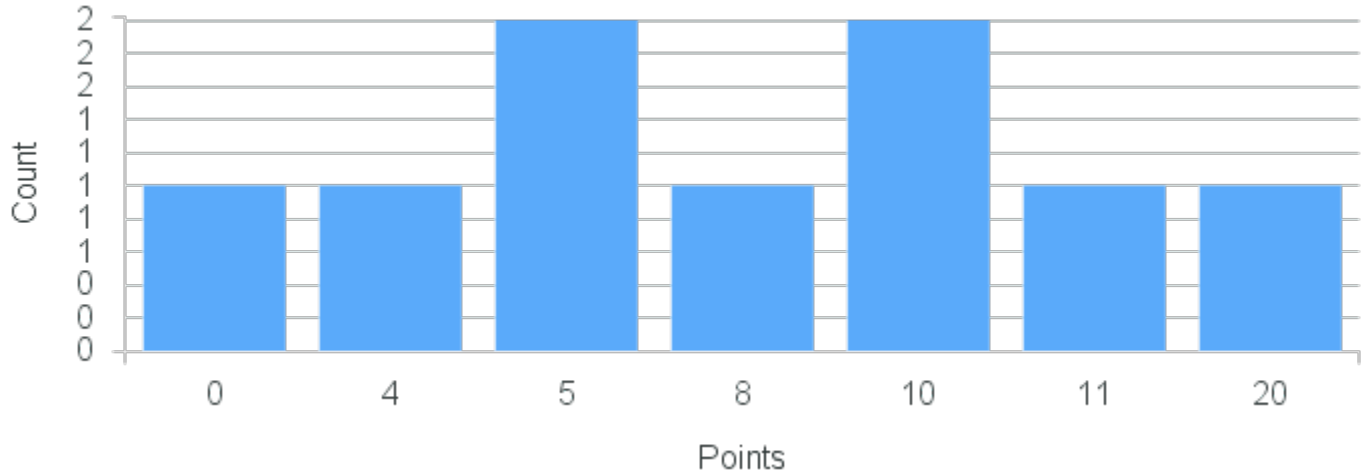

Course Point Distribution for Spring 2020

CRN: 20369

Course ID: RE130 Cross List:
7711

Limit: 25

Christianity

Demand: 9

Waitlisted: 0

Department: Religion

Term	Block(s)	CRN	Course ID	See Also	Course Limit	Course Demand	Count	Points
Spring 2020	7	20369	RE130 7711		25	9	1	20
Spring 2020	7	20369	RE130 7711		25	9	1	11
Spring 2020	7	20369	RE130 7711		25	9	2	10
Spring 2020	7	20369	RE130 7711		25	9	1	8
Spring 2020	7	20369	RE130 7711		25	9	2	5
Spring 2020	7	20369	RE130 7711		25	9	1	4
Spring 2020	7	20369	RE130 7711		25	9	1	0