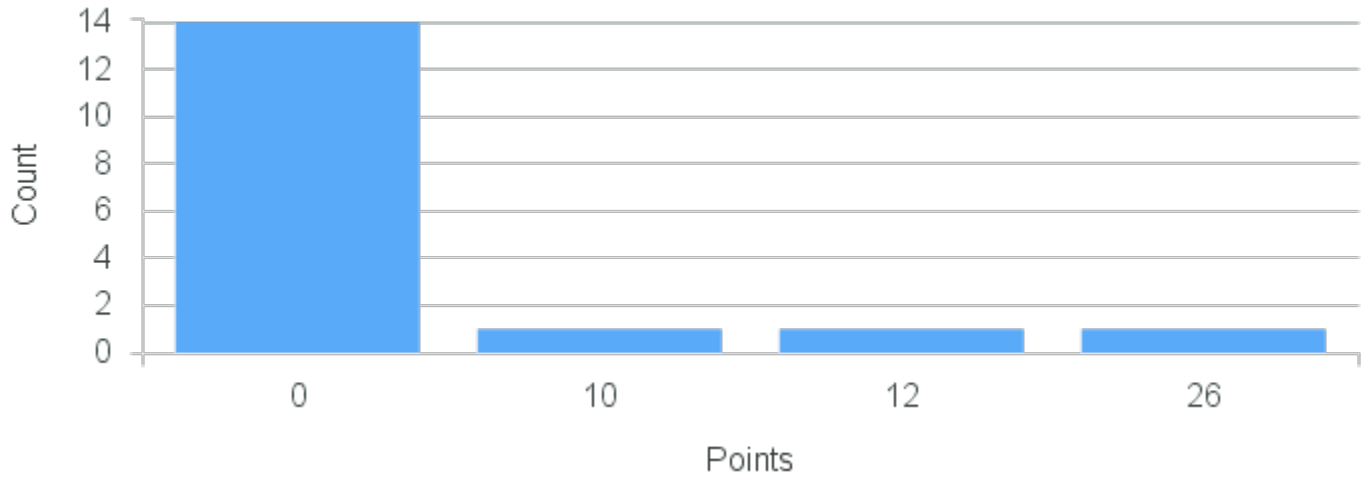

Course Point Distribution for Spring 2020

CRN: 20595

Course ID: TH200 Cross List: MU228 7711
7711

Limit: 32

Tpcs in Theatre: Men on Boats: Reimagining History Through Collaborative Theatre, Movement, & Sound

Demand: 17

Waitlisted: 0

Department: Theatre and Dance

Term	Block(s)	CRN	Course ID	See Also	Course Limit	Course Demand	Count	Points
Spring 2020	7	20595	TH200 7711	MU228 7711	32	17	1	26
Spring 2020	7	20595	TH200 7711	MU228 7711	32	17	1	12
Spring 2020	7	20595	TH200 7711	MU228 7711	32	17	1	10
Spring 2020	7	20595	TH200 7711	MU228 7711	32	17	14	0