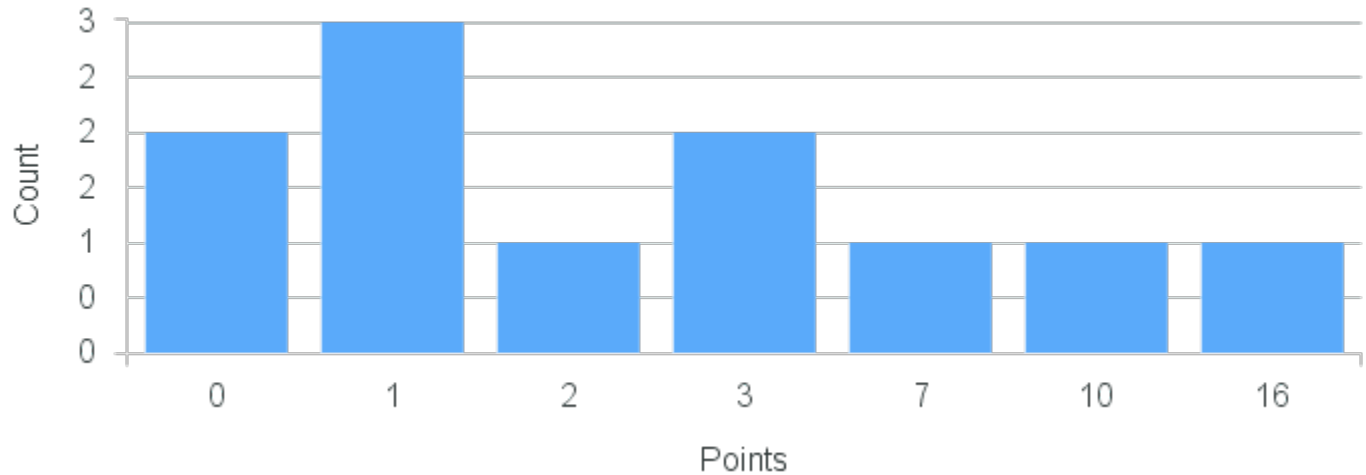

Course Point Distribution for Spring 2020

CRN: 20670

Course ID: MB231 Cross List:
5511

Limit: 24

Genetics

Demand: 11

Waitlisted: 0

Department: Molecular Biology