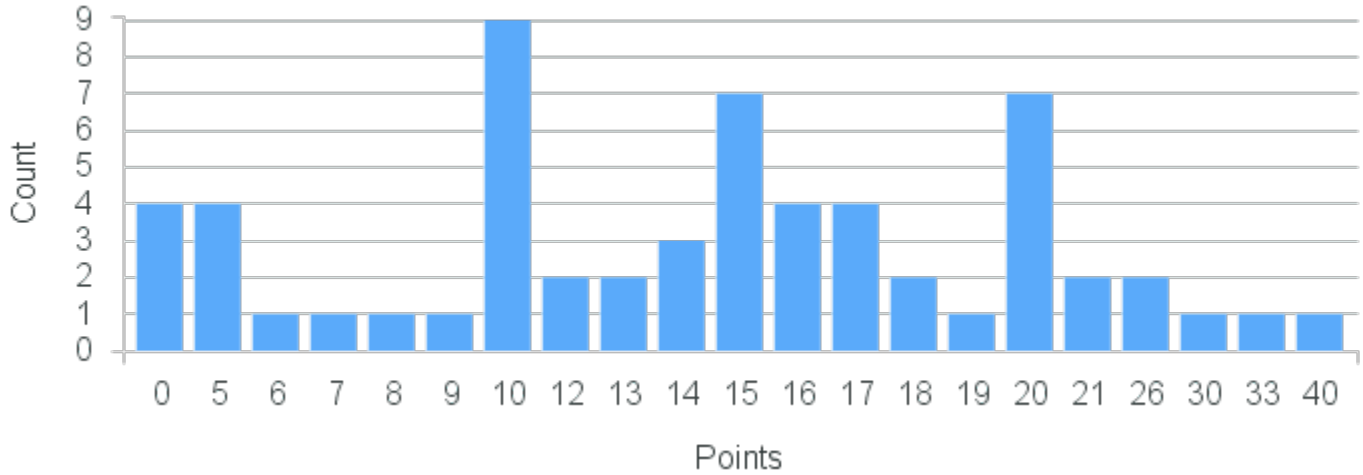

Course Point Distribution for Spring 2020

CRN: 20842

Course ID: CP115 Cross List:
7711

Limit: 50

Computational Thinking

Demand: 60

Waitlisted: 10

Department: Mathematics &
Computer Science

Min Points: 8

Term	Block(s)	CRN	Course ID	See Also	Course Limit	Course Demand	Count	Points
Spring 2020	7	20842	CP115 7711		50	60	1	40
Spring 2020	7	20842	CP115 7711		50	60	1	33
Spring 2020	7	20842	CP115 7711		50	60	1	30
Spring 2020	7	20842	CP115 7711		50	60	2	26
Spring 2020	7	20842	CP115 7711		50	60	2	21
Spring 2020	7	20842	CP115 7711		50	60	7	20
Spring 2020	7	20842	CP115 7711		50	60	1	19
Spring 2020	7	20842	CP115 7711		50	60	2	18
Spring 2020	7	20842	CP115 7711		50	60	4	17
Spring 2020	7	20842	CP115 7711		50	60	4	16
Spring 2020	7	20842	CP115 7711		50	60	7	15
Spring 2020	7	20842	CP115 7711		50	60	3	14
Spring 2020	7	20842	CP115 7711		50	60	2	13