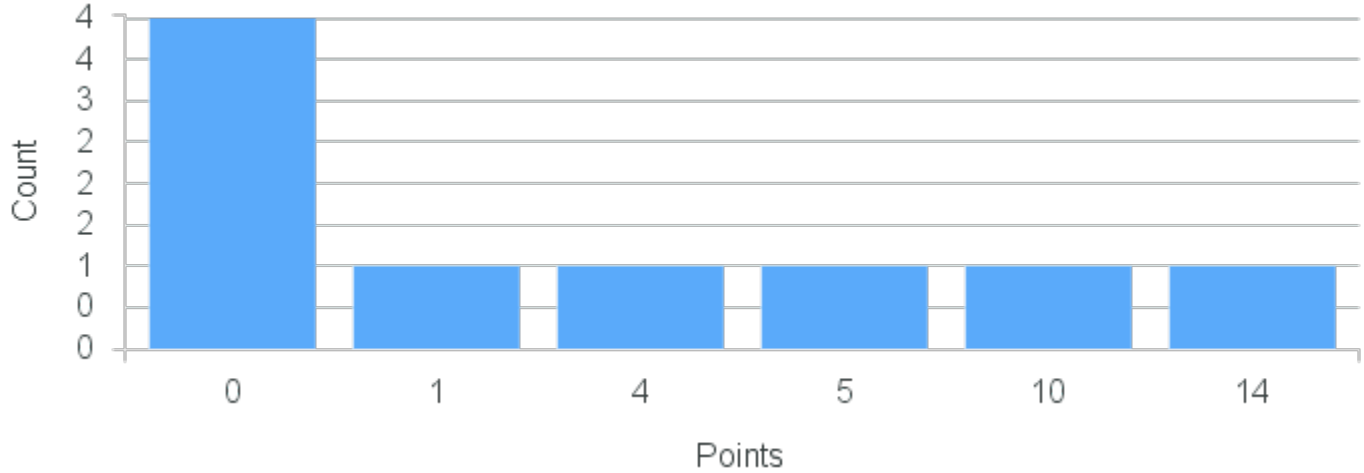

Course Point Distribution for Spring 2020

CRN: 20427

Course ID: PH285 Cross List: RM285 6611
6611

Limit: 25

Philosophy & Race

Demand: 9

Waitlisted: 0

Department: Philosophy