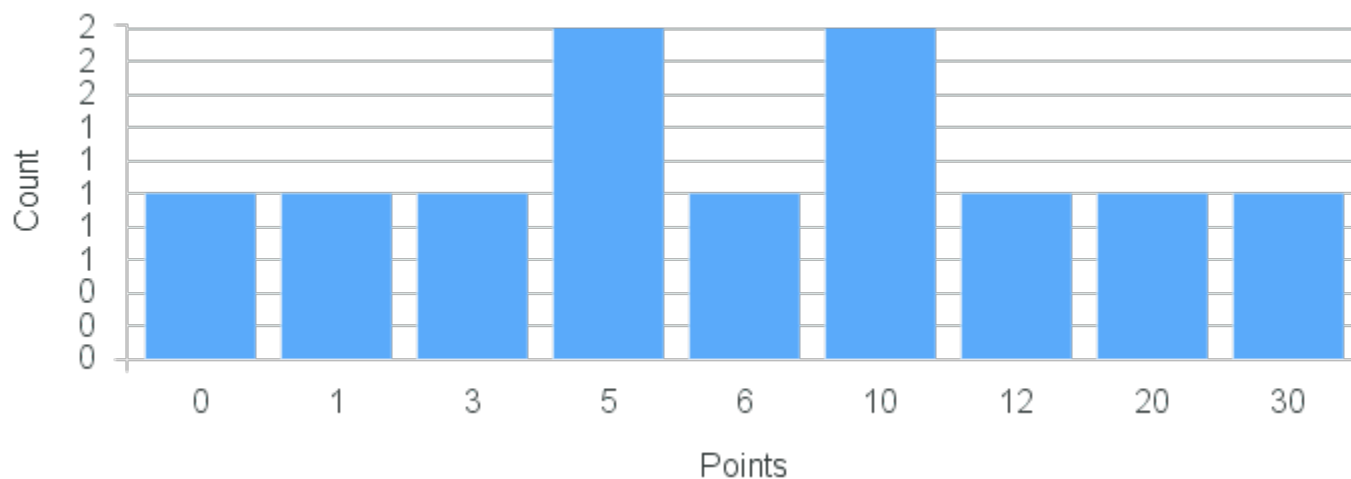

Course Point Distribution for Spring 2020

CRN: 20776

Course ID: CH275 Cross List:
5511

Limit: 16

Foundations of Inorganic

Demand: 11

Waitlisted: 0

Department: Chemistry &
Biochemistry

Term	Block(s)	CRN	Course ID	See Also	Course Limit	Course Demand	Count	Points
Spring 2020	5	20776	CH275 5511		16	11	1	30
Spring 2020	5	20776	CH275 5511		16	11	1	20
Spring 2020	5	20776	CH275 5511		16	11	1	12
Spring 2020	5	20776	CH275 5511		16	11	2	10
Spring 2020	5	20776	CH275 5511		16	11	1	6
Spring 2020	5	20776	CH275 5511		16	11	2	5
Spring 2020	5	20776	CH275 5511		16	11	1	3
Spring 2020	5	20776	CH275 5511		16	11	1	1
Spring 2020	5	20776	CH275 5511		16	11	1	0