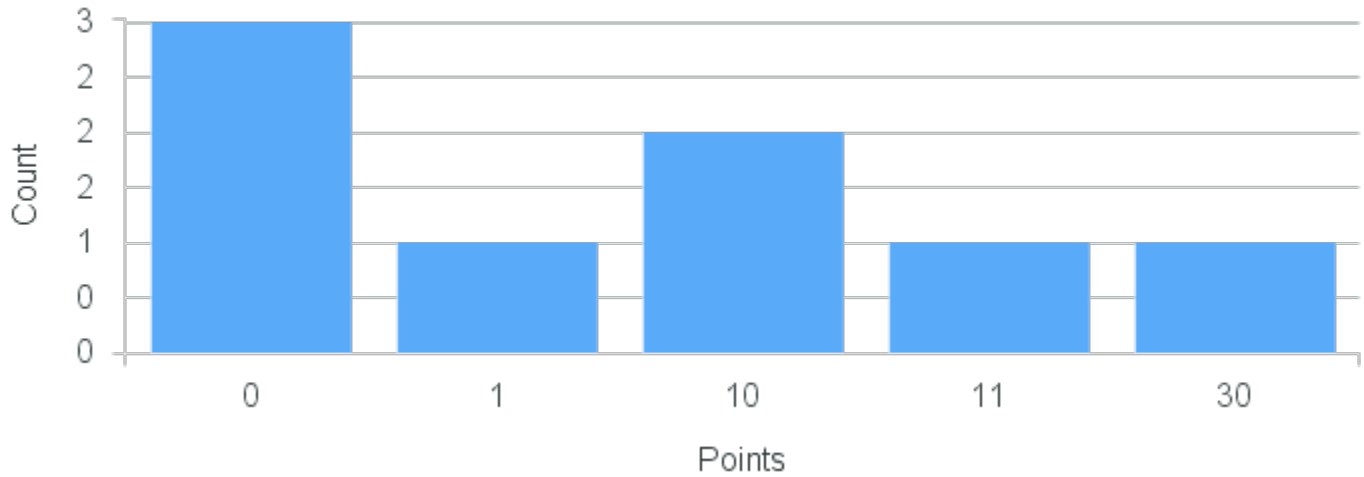

Course Point Distribution for Spring 2020

CRN: 20851

Course ID: FG216 Cross List:
8811

Limit: 25

Gender & Science

Demand: 8

Waitlisted: 0

Department: Feminist & Gender
Studies

Term	Block(s)	CRN	Course ID	See Also	Course Limit	Course Demand	Count	Points
Spring 2020	8	20851	FG216 8811		25	8	1	30
Spring 2020	8	20851	FG216 8811		25	8	1	11
Spring 2020	8	20851	FG216 8811		25	8	2	10
Spring 2020	8	20851	FG216 8811		25	8	1	1
Spring 2020	8	20851	FG216 8811		25	8	3	0