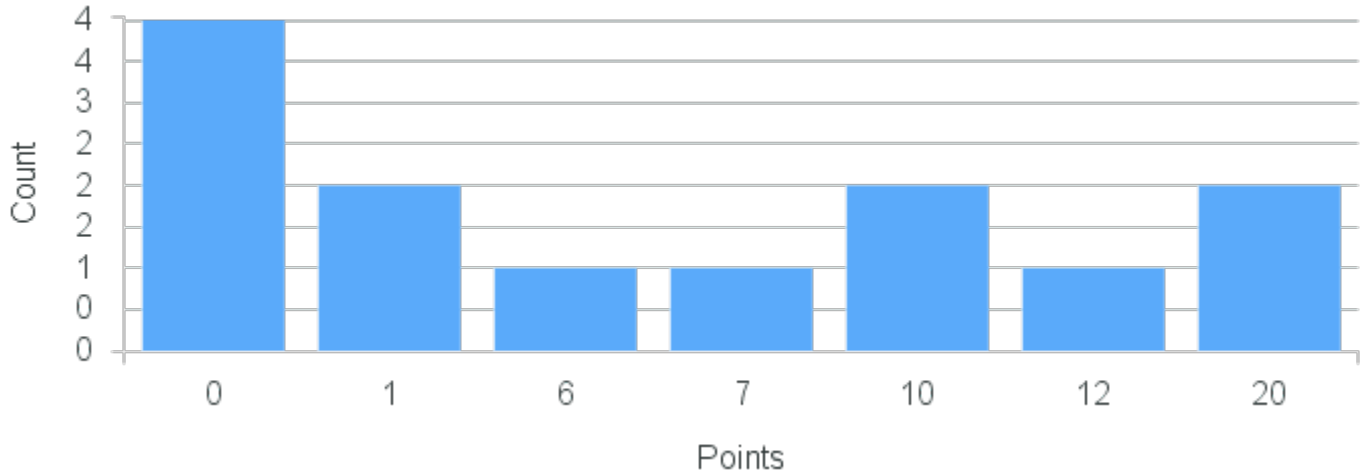

Course Point Distribution for Spring 2020

CRN: 20162

Course ID: JA252 6611 Cross List: PA250 6611,FG206 6621,CO200 6641 Limit: 12

Gender and Sexuality in Japanese Literature, Film, and Manga

Demand: 13

Waitlisted: 1

Department: German, Russian & E Asian Lang

Min Points: 0

Term	Block(s)	CRN	Course ID	See Also	Course Limit	Course Demand	Count	Points
Spring 2020	6	20162	JA252 6611	PA250 6611,FG206 6621,CO200 6641	12	13	2	20
Spring 2020	6	20162	JA252 6611	PA250 6611,FG206 6621,CO200 6641	12	13	1	12
Spring 2020	6	20162	JA252 6611	PA250 6611,FG206 6621,CO200 6641	12	13	2	10
Spring 2020	6	20162	JA252 6611	PA250 6611,FG206 6621,CO200 6641	12	13	1	7
Spring 2020	6	20162	JA252 6611	PA250 6611,FG206 6621,CO200 6641	12	13	1	6
Spring 2020	6	20162	JA252 6611	PA250 6611,FG206 6621,CO200 6641	12	13	2	1
Spring 2020	6	20162	JA252 6611	PA250 6611,FG206 6621,CO200 6641	12	13	4	0