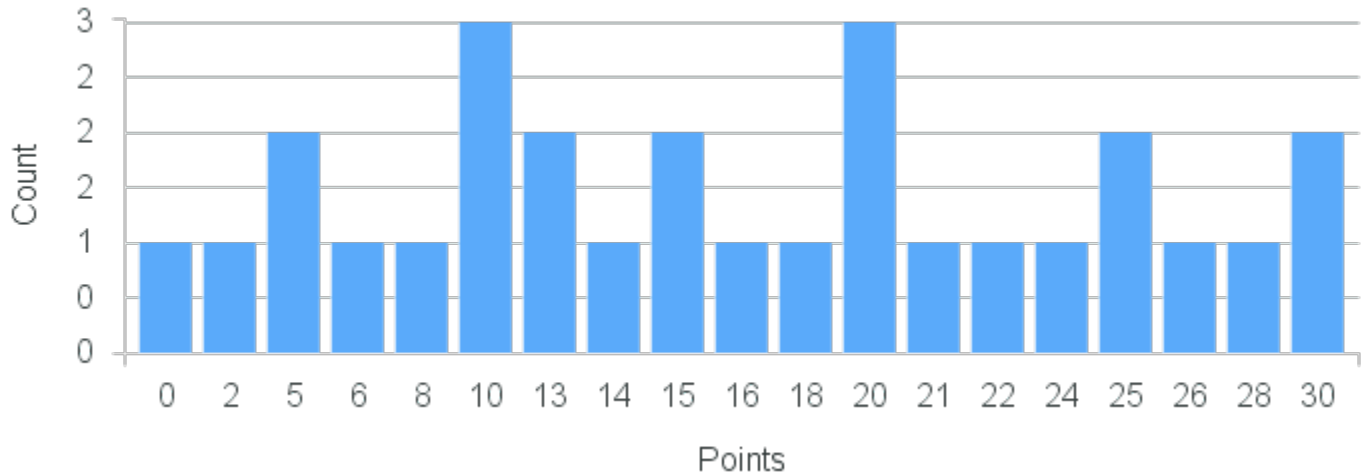

Course Point Distribution for Spring 2020

CRN: 20875

Course ID: AS110 Cross List:
7711

Limit: 16

Art Studio Foundations: Topics: 2D Design - Hybrid Processes

Demand: 28

Waitlisted: 12

Department: Art

Min Points: 15

Term	Block(s)	CRN	Course ID	See Also	Course Limit	Course Demand	Count	Points
Spring 2020	7	20875	AS110 7711		16	28	2	30
Spring 2020	7	20875	AS110 7711		16	28	1	28
Spring 2020	7	20875	AS110 7711		16	28	1	26
Spring 2020	7	20875	AS110 7711		16	28	2	25
Spring 2020	7	20875	AS110 7711		16	28	1	24
Spring 2020	7	20875	AS110 7711		16	28	1	22
Spring 2020	7	20875	AS110 7711		16	28	1	21
Spring 2020	7	20875	AS110 7711		16	28	3	20
Spring 2020	7	20875	AS110 7711		16	28	1	18
Spring 2020	7	20875	AS110 7711		16	28	1	16
Spring 2020	7	20875	AS110 7711		16	28	2	15
Spring 2020	7	20875	AS110 7711		16	28	1	14
Spring 2020	7	20875	AS110 7711		16	28	2	13
Spring 2020	7	20875	AS110 7711		16	28	3	10