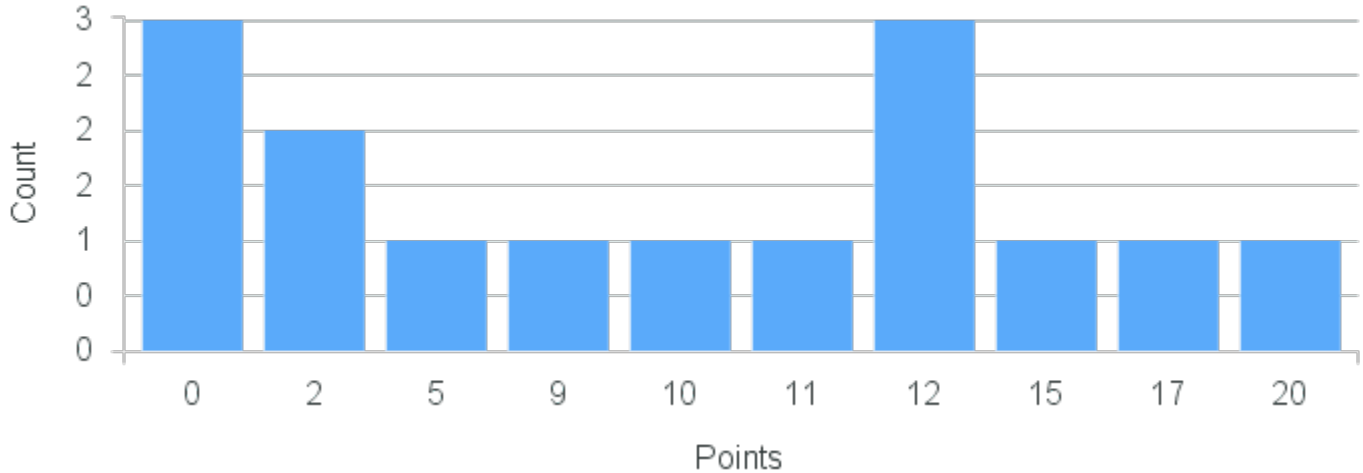

Course Point Distribution for Spring 2020

CRN: 20470

Course ID: SO118 Cross List:
7711

Limit: 25

Deviance and Social Control

Demand: 15

Waitlisted: 0

Department: Sociology

Term	Block(s)	CRN	Course ID	See Also	Course Limit	Course Demand	Count	Points
Spring 2020	7	20470	SO118 7711		25	15	1	20
Spring 2020	7	20470	SO118 7711		25	15	1	17
Spring 2020	7	20470	SO118 7711		25	15	1	15
Spring 2020	7	20470	SO118 7711		25	15	3	12
Spring 2020	7	20470	SO118 7711		25	15	1	11
Spring 2020	7	20470	SO118 7711		25	15	1	10
Spring 2020	7	20470	SO118 7711		25	15	1	9
Spring 2020	7	20470	SO118 7711		25	15	1	5
Spring 2020	7	20470	SO118 7711		25	15	2	2
Spring 2020	7	20470	SO118 7711		25	15	3	0