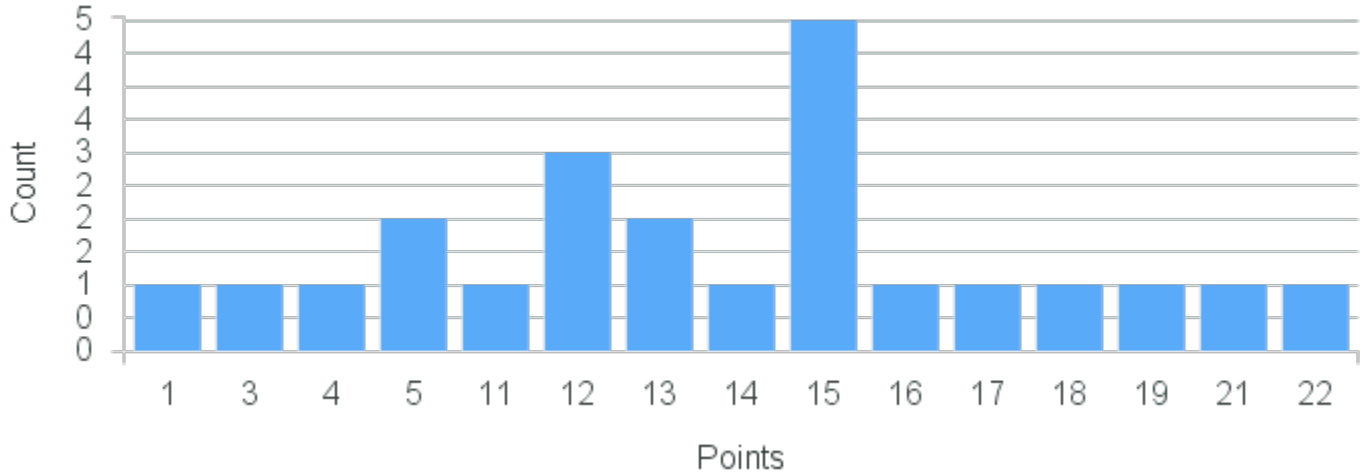

Course Point Distribution for Spring 2020

CRN: 20835

Course ID: CP275 Cross List:
5511

Limit: 25

Computer Organization

Demand: 23

Waitlisted: 0

Department: Mathematics &
Computer Science