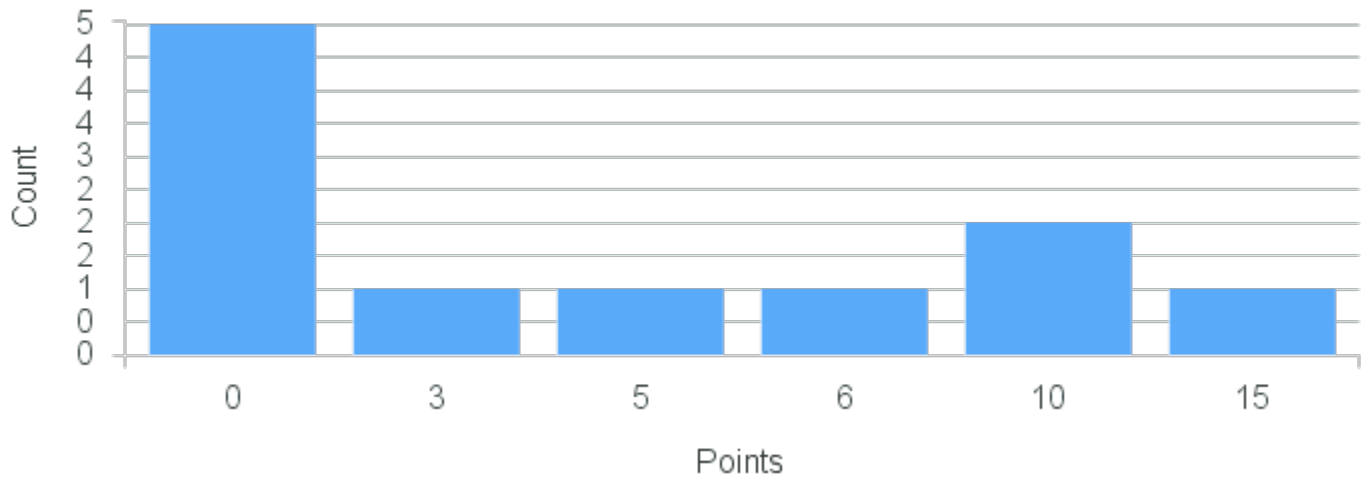

Course Point Distribution for Spring 2020

CRN: 20438

Course ID: PH203 Cross List:
5511

Limit: 10

Topics in Philosophy: History of Modern European Philosophy: Decartes to Kant

Demand: 11

Waitlisted: 1

Department: Philosophy

Min Points: 0

Term	Block(s)	CRN	Course ID	See Also	Course Limit	Course Demand	Count	Points
Spring 2020	5	20438	PH203 5511		10	11	1	15
Spring 2020	5	20438	PH203 5511		10	11	2	10
Spring 2020	5	20438	PH203 5511		10	11	1	6
Spring 2020	5	20438	PH203 5511		10	11	1	5
Spring 2020	5	20438	PH203 5511		10	11	1	3
Spring 2020	5	20438	PH203 5511		10	11	5	0