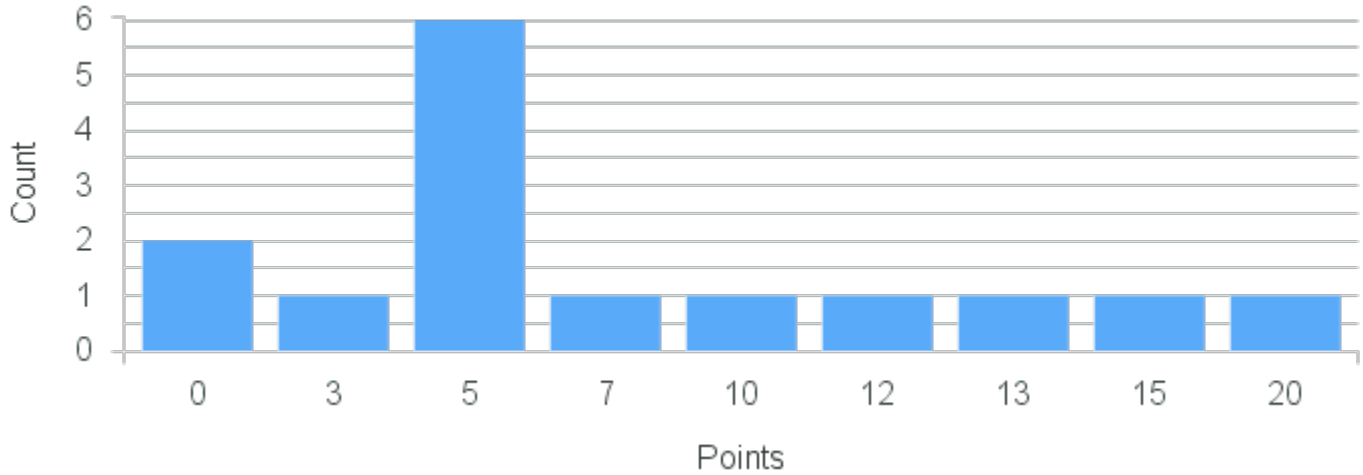

Course Point Distribution for Spring 2020

CRN: 20223

Course ID: FG258 Cross List:
8811

Limit: 25

Masculinities

Demand: 15

Waitlisted: 0

Department: Feminist & Gender
Studies