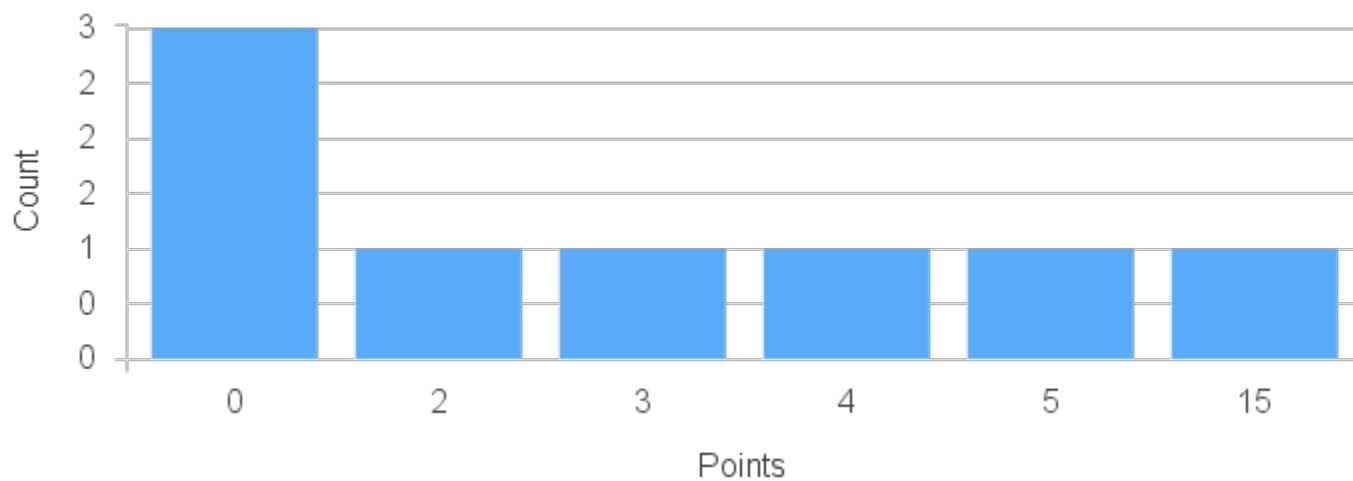

Course Point Distribution for Spring 2020

CRN: 20787

Course ID: CH367 Cross List:
7711

Limit: 25

Physical Chemistry II

Demand: 8

Waitlisted: 0

Department: Chemistry &
Biochemistry

Term	Block(s)	CRN	Course ID	See Also	Course Limit	Course Demand	Count	Points
Spring 2020	7	20787	CH367 7711		25	8	1	15
Spring 2020	7	20787	CH367 7711		25	8	1	5
Spring 2020	7	20787	CH367 7711		25	8	1	4
Spring 2020	7	20787	CH367 7711		25	8	1	3
Spring 2020	7	20787	CH367 7711		25	8	1	2
Spring 2020	7	20787	CH367 7711		25	8	3	0