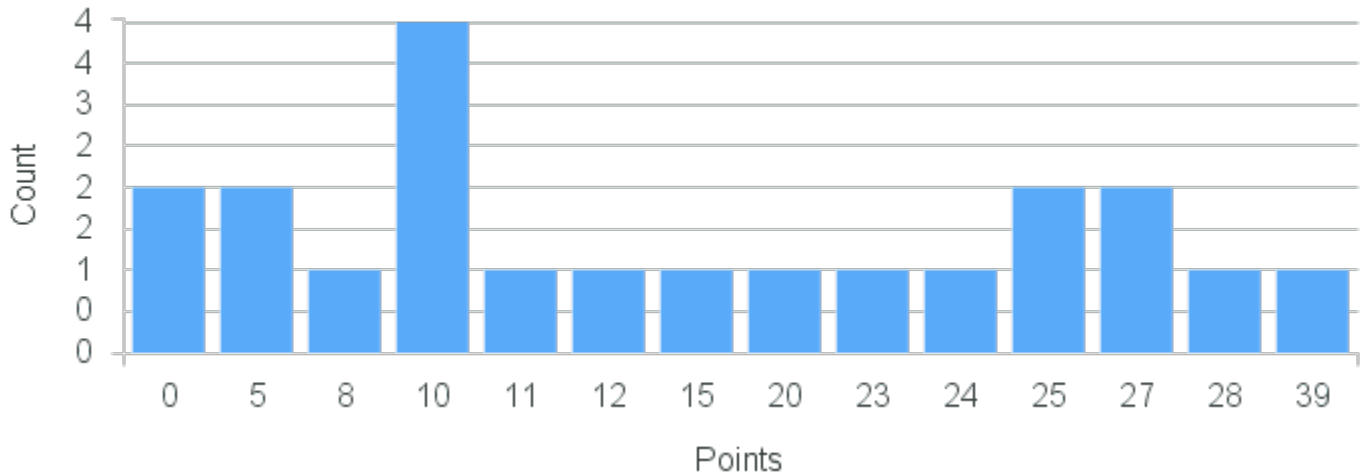

Course Point Distribution for Spring 2020

CRN: 20884

Course ID: AS114 Cross List:
8811

Limit: 16

Art Studio Foundations: Three-Dimensional Design

Demand: 21

Waitlisted: 5

Department: Art

Min Points: 10

Term	Block(s)	CRN	Course ID	See Also	Course Limit	Course Demand	Count	Points
Spring 2020	8	20884	AS114 8811		16	21	1	39
Spring 2020	8	20884	AS114 8811		16	21	1	28
Spring 2020	8	20884	AS114 8811		16	21	2	27
Spring 2020	8	20884	AS114 8811		16	21	2	25
Spring 2020	8	20884	AS114 8811		16	21	1	24
Spring 2020	8	20884	AS114 8811		16	21	1	23
Spring 2020	8	20884	AS114 8811		16	21	1	20
Spring 2020	8	20884	AS114 8811		16	21	1	15
Spring 2020	8	20884	AS114 8811		16	21	1	12
Spring 2020	8	20884	AS114 8811		16	21	1	11
Spring 2020	8	20884	AS114 8811		16	21	4	10
Spring 2020	8	20884	AS114 8811		16	21	1	8
Spring 2020	8	20884	AS114 8811		16	21	2	5
Spring 2020	8	20884	AS114 8811		16	21	2	0