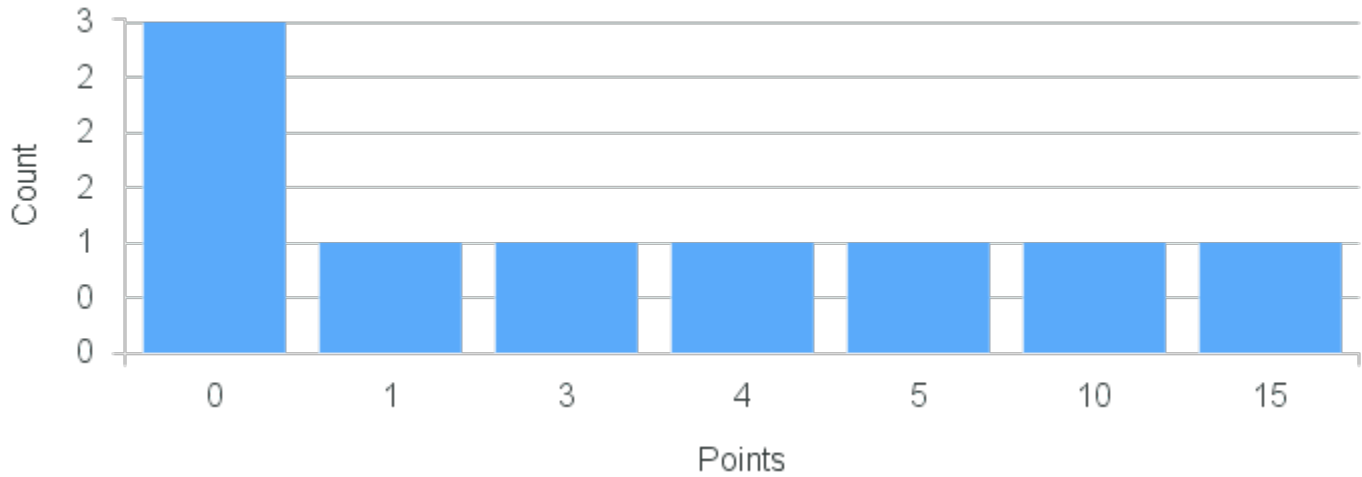

Course Point Distribution for Spring 2020

CRN: 20606

Course ID: IT320 Cross List: IT305 661,FM206 6621
6621

Limit: 25

Topics in Italian Culture: Black Italian Cinema

Demand: 9

Waitlisted: 0

Department: Romance
Languages

Term	Block(s)	CRN	Course ID	See Also	Course Limit	Course Demand	Count	Points
Spring 2020	6	20606	IT320 6621	IT305 661,FM206 6621	25	9	1	15
Spring 2020	6	20606	IT320 6621	IT305 661,FM206 6621	25	9	1	10
Spring 2020	6	20606	IT320 6621	IT305 661,FM206 6621	25	9	1	5
Spring 2020	6	20606	IT320 6621	IT305 661,FM206 6621	25	9	1	4
Spring 2020	6	20606	IT320 6621	IT305 661,FM206 6621	25	9	1	3
Spring 2020	6	20606	IT320 6621	IT305 661,FM206 6621	25	9	1	1
Spring 2020	6	20606	IT320 6621	IT305 661,FM206 6621	25	9	3	0