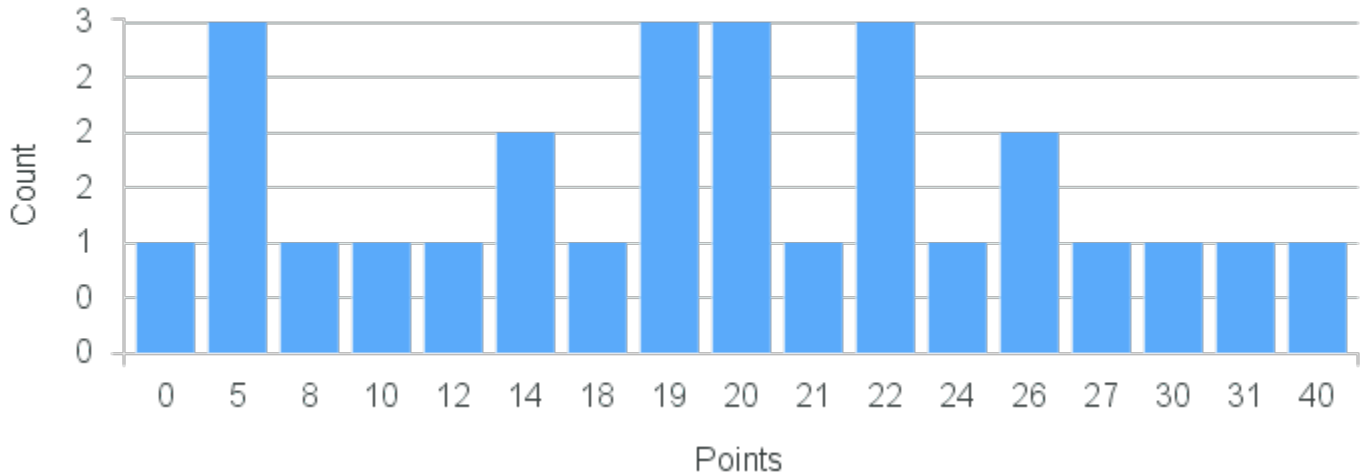

Course Point Distribution for Spring 2020

CRN: 20867

Course ID: AS103 Cross List:
8811

Limit: 16

Art Studio Foundations: Drawing

Demand: 27
Waitlisted: 11

Department: Art

Min Points: 19

Term	Block(s)	CRN	Course ID	See Also	Course Limit	Course Demand	Count	Points
Spring 2020	8	20867	AS103 8811		16	27	1	40
Spring 2020	8	20867	AS103 8811		16	27	1	31
Spring 2020	8	20867	AS103 8811		16	27	1	30
Spring 2020	8	20867	AS103 8811		16	27	1	27
Spring 2020	8	20867	AS103 8811		16	27	2	26
Spring 2020	8	20867	AS103 8811		16	27	1	24
Spring 2020	8	20867	AS103 8811		16	27	3	22
Spring 2020	8	20867	AS103 8811		16	27	1	21
Spring 2020	8	20867	AS103 8811		16	27	3	20
Spring 2020	8	20867	AS103 8811		16	27	3	19
Spring 2020	8	20867	AS103 8811		16	27	1	18
Spring 2020	8	20867	AS103 8811		16	27	2	14
Spring 2020	8	20867	AS103 8811		16	27	1	12
Spring 2020	8	20867	AS103 8811		16	27	1	10