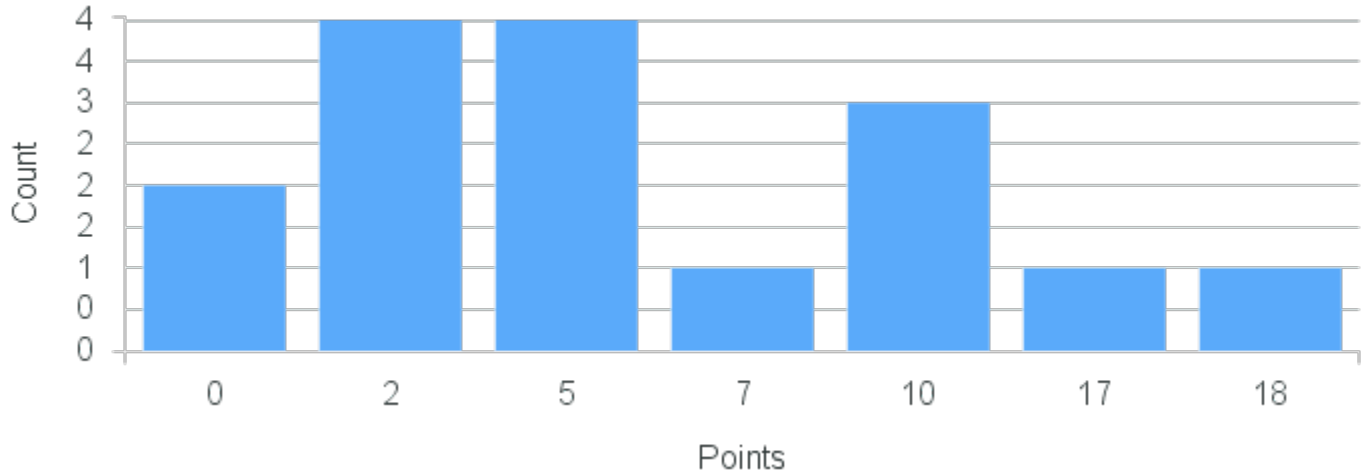

Course Point Distribution for Spring 2020

CRN: 20183

Course ID: ED101 Cross List:
5511

Limit: 25

Introduction to K-12 Classroom Culture

Demand: 16

Waitlisted: 0

Department: Education