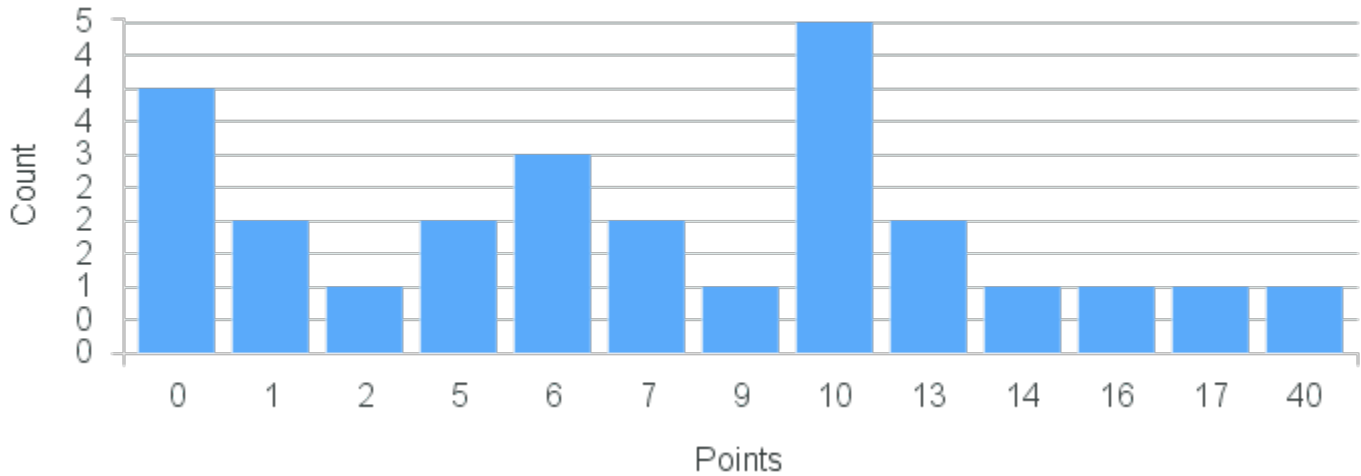

Course Point Distribution for Spring 2020

CRN: 20665

Course ID: PH262 Cross List: CO200 5551,PY120 5511
5511

Limit: 25

Discovering the Unconscious

Demand: 26

Waitlisted: 1

Department: Philosophy

Min Points: 0

Term	Block(s)	CRN	Course ID	See Also	Course Limit	Course Demand	Count	Points
Spring 2020	5	20665	PH262 5511	CO200 5551,PY120 5511	25	26	1	40
Spring 2020	5	20665	PH262 5511	CO200 5551,PY120 5511	25	26	1	17
Spring 2020	5	20665	PH262 5511	CO200 5551,PY120 5511	25	26	1	16
Spring 2020	5	20665	PH262 5511	CO200 5551,PY120 5511	25	26	1	14
Spring 2020	5	20665	PH262 5511	CO200 5551,PY120 5511	25	26	2	13
Spring 2020	5	20665	PH262 5511	CO200 5551,PY120 5511	25	26	5	10
Spring 2020	5	20665	PH262 5511	CO200 5551,PY120 5511	25	26	1	9
Spring 2020	5	20665	PH262 5511	CO200 5551,PY120 5511	25	26	2	7
Spring 2020	5	20665	PH262 5511	CO200 5551,PY120 5511	25	26	3	6
Spring 2020	5	20665	PH262 5511	CO200 5551,PY120 5511	25	26	2	5
Spring 2020	5	20665	PH262 5511	CO200 5551,PY120 5511	25	26	1	2
Spring 2020	5	20665	PH262 5511	CO200 5551,PY120 5511	25	26	2	1
Spring 2020	5	20665	PH262 5511	CO200 5551,PY120 5511	25	26	4	0