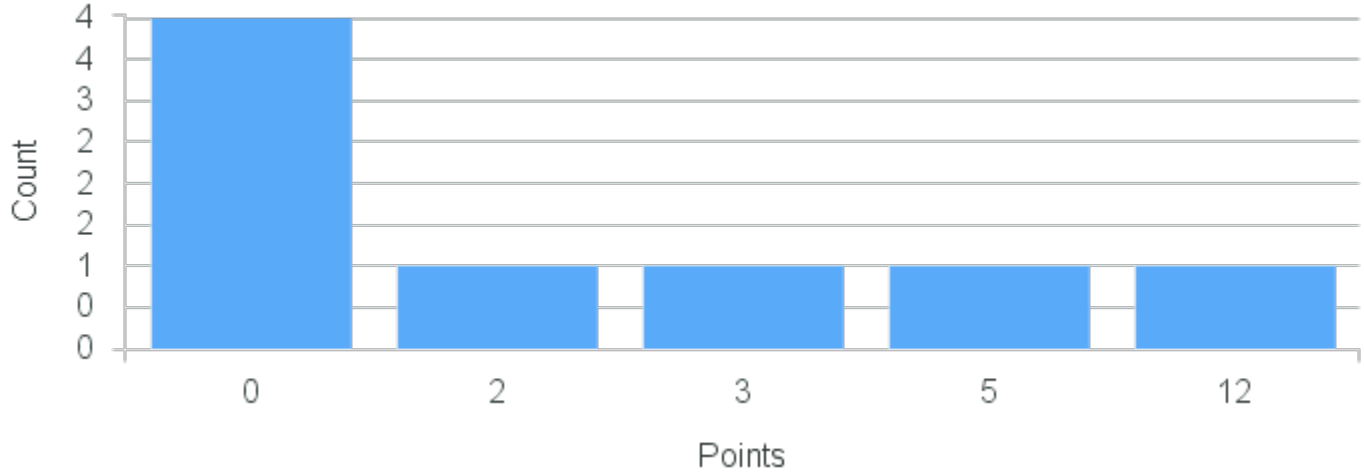

Course Point Distribution for Spring 2020

CRN: 20433

Course ID: SO301 Cross List:
6611

Limit: 25

Quantitative Research Methods

Demand: 8

Waitlisted: 0

Department: Sociology