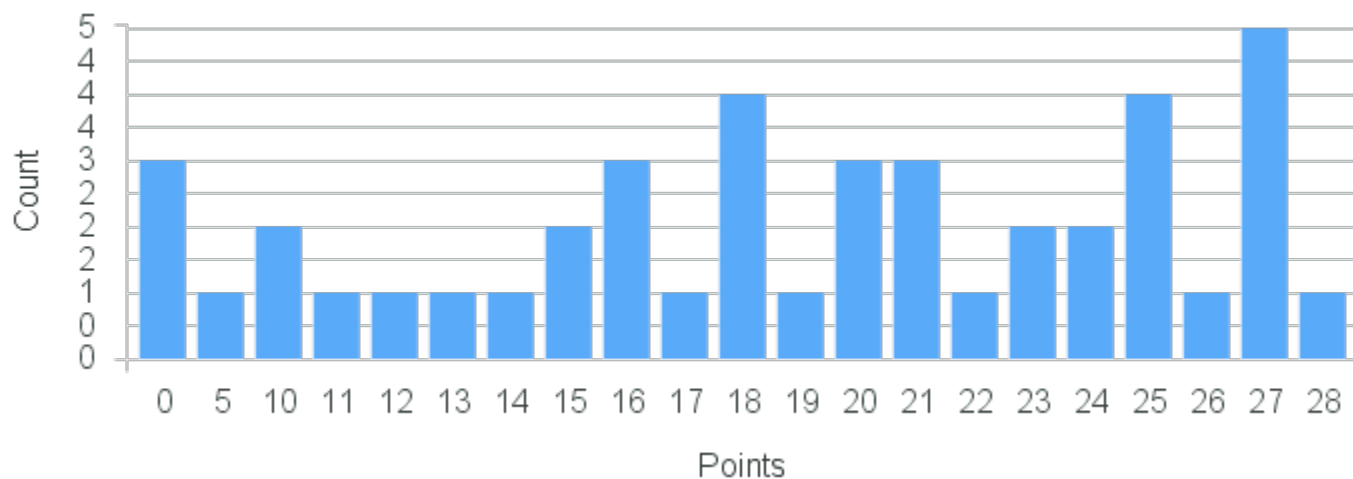

Course Point Distribution for Spring 2020

CRN: 20753

Course ID: CH107 Cross List:
5511

Limit: 32

General Chemistry I

Demand: 43

Waitlisted: 11

Department: Chemistry &
Biochemistry

Min Points: 15

Term	Block(s)	CRN	Course ID	See Also	Course Limit	Course Demand	Count	Points
Spring 2020	5	20753	CH107 5511		32	43	1	28
Spring 2020	5	20753	CH107 5511		32	43	5	27
Spring 2020	5	20753	CH107 5511		32	43	1	26
Spring 2020	5	20753	CH107 5511		32	43	4	25
Spring 2020	5	20753	CH107 5511		32	43	2	24
Spring 2020	5	20753	CH107 5511		32	43	2	23
Spring 2020	5	20753	CH107 5511		32	43	1	22
Spring 2020	5	20753	CH107 5511		32	43	3	21
Spring 2020	5	20753	CH107 5511		32	43	3	20
Spring 2020	5	20753	CH107 5511		32	43	1	19
Spring 2020	5	20753	CH107 5511		32	43	4	18
Spring 2020	5	20753	CH107 5511		32	43	1	17
Spring 2020	5	20753	CH107 5511		32	43	3	16