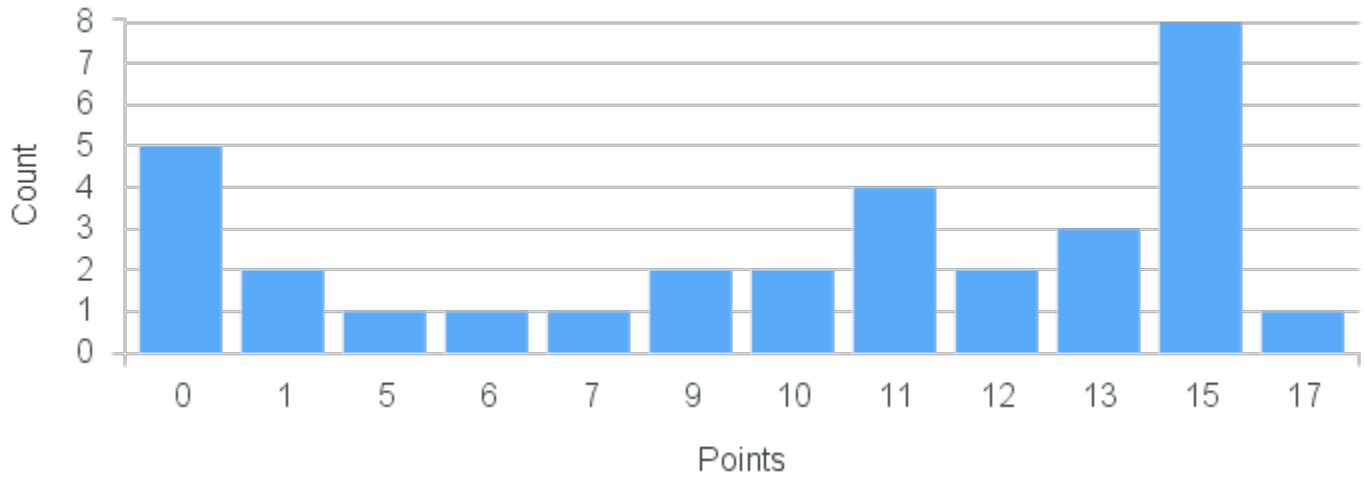

Course Point Distribution for Spring 2020

CRN: 20830

Course ID: MA117 Cross List:
6621

Limit: 25

Probability & Statistics

Demand: 32

Waitlisted: 7

Department: Mathematics &
Computer Science

Min Points: 5

Term	Block(s)	CRN	Course ID	See Also	Course Limit	Course Demand	Count	Points
Spring 2020	6	20830	MA117 6621		25	32	1	17
Spring 2020	6	20830	MA117 6621		25	32	8	15
Spring 2020	6	20830	MA117 6621		25	32	3	13
Spring 2020	6	20830	MA117 6621		25	32	2	12
Spring 2020	6	20830	MA117 6621		25	32	4	11
Spring 2020	6	20830	MA117 6621		25	32	2	10
Spring 2020	6	20830	MA117 6621		25	32	2	9
Spring 2020	6	20830	MA117 6621		25	32	1	7
Spring 2020	6	20830	MA117 6621		25	32	1	6
Spring 2020	6	20830	MA117 6621		25	32	1	5
Spring 2020	6	20830	MA117 6621		25	32	2	1
Spring 2020	6	20830	MA117 6621		25	32	5	0