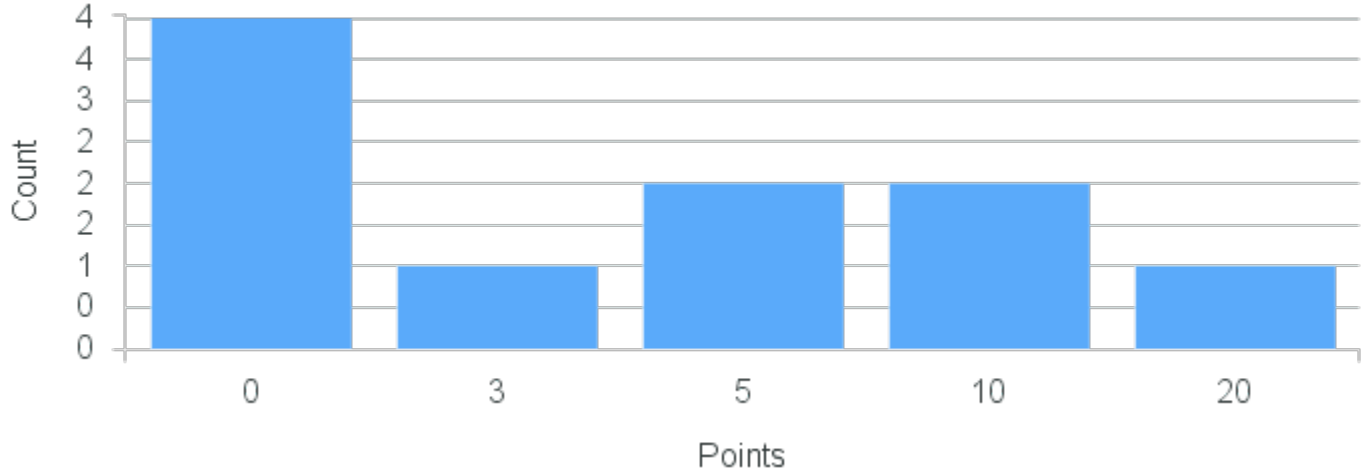

Course Point Distribution for Spring 2020

CRN: 20521

Course ID: HY200 Cross List:
6611

Limit: 25

Topics in History: Africa Since 1800

Demand: 10

Waitlisted: 0

Department: History

Term	Block(s)	CRN	Course ID	See Also	Course Limit	Course Demand	Count	Points
Spring 2020	6	20521	HY200 6611		25	10	1	20
Spring 2020	6	20521	HY200 6611		25	10	2	10
Spring 2020	6	20521	HY200 6611		25	10	2	5
Spring 2020	6	20521	HY200 6611		25	10	1	3
Spring 2020	6	20521	HY200 6611		25	10	4	0