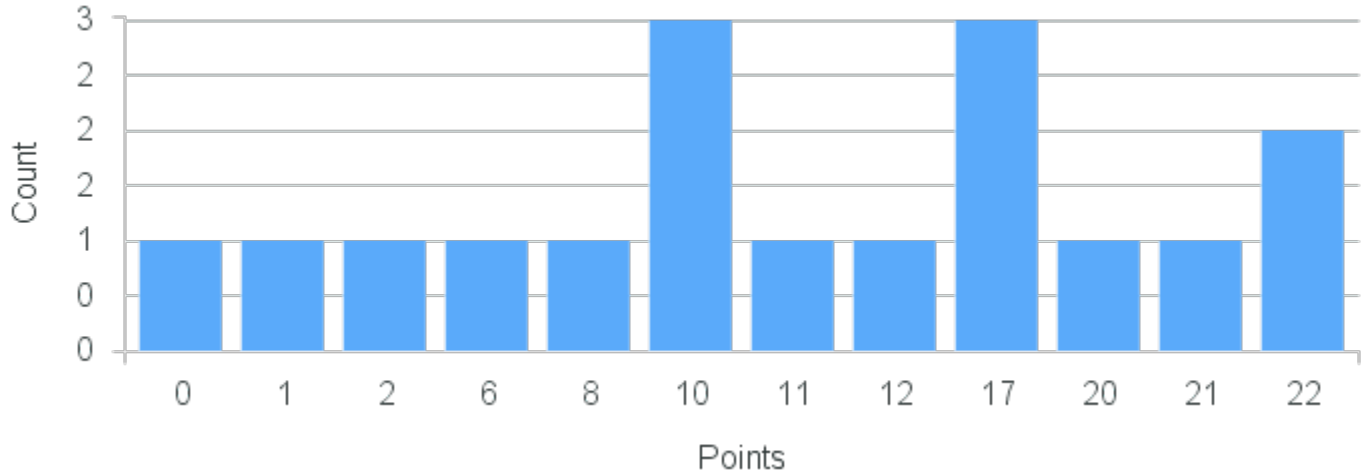

Course Point Distribution for Spring 2020

CRN: 20976

Course ID: CP122 Cross List:
6621

Limit: 25

Computer Science I

Demand: 17

Waitlisted: 0

Department: Mathematics &
Computer Science