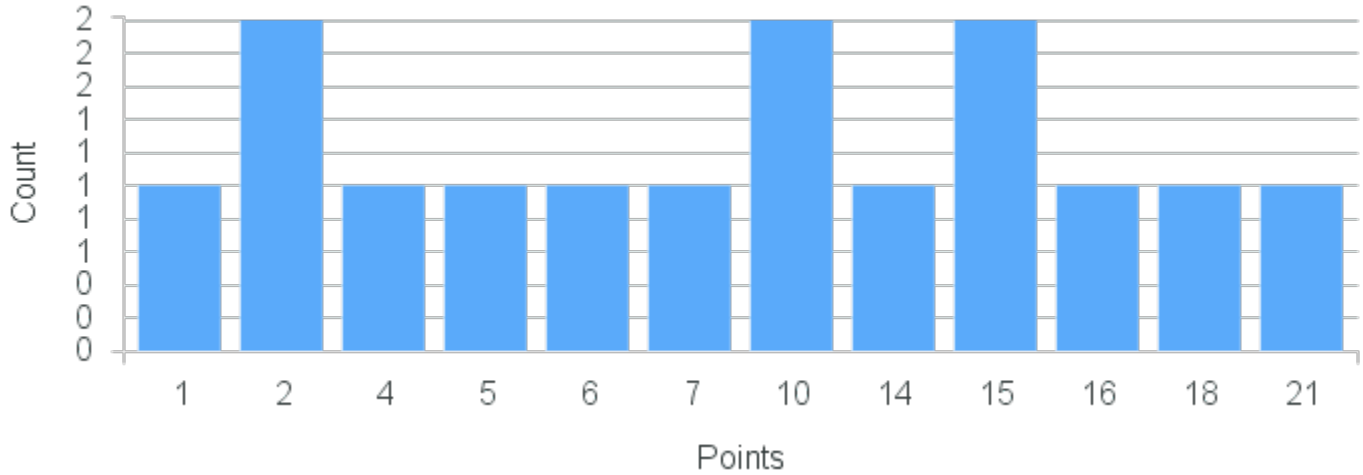

Course Point Distribution for Spring 2020

CRN: 20246

Course ID: RM185 Cross List:
7711

Limit: 25

Introduction to the Comparative Study of Race and Ethnicity

Demand: 15

Waitlisted: 0

Department: Race, Ethnicity, and
Migration

Term	Block(s)	CRN	Course ID	See Also	Course Limit	Course Demand	Count	Points
Spring 2020	7	20246	RM185 7711		25	15	1	21
Spring 2020	7	20246	RM185 7711		25	15	1	18
Spring 2020	7	20246	RM185 7711		25	15	1	16
Spring 2020	7	20246	RM185 7711		25	15	2	15
Spring 2020	7	20246	RM185 7711		25	15	1	14
Spring 2020	7	20246	RM185 7711		25	15	2	10
Spring 2020	7	20246	RM185 7711		25	15	1	7
Spring 2020	7	20246	RM185 7711		25	15	1	6
Spring 2020	7	20246	RM185 7711		25	15	1	5
Spring 2020	7	20246	RM185 7711		25	15	1	4
Spring 2020	7	20246	RM185 7711		25	15	2	2
Spring 2020	7	20246	RM185 7711		25	15	1	1