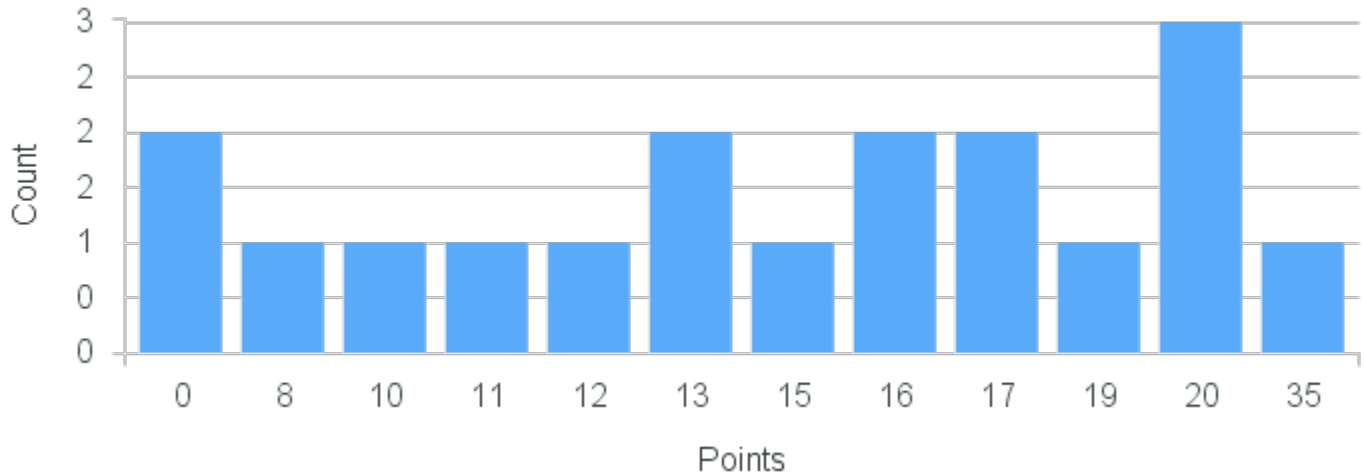

Course Point Distribution for Spring 2020

CRN: 20885

Course ID: AS226 Cross List:
6611

Limit: 10

Book & Book Structure

Demand: 18

Waitlisted: 8

Department: Art

Min Points: 15

Term	Block(s)	CRN	Course ID	See Also	Course Limit	Course Demand	Count	Points
Spring 2020	6	20885	AS226 6611		10	18	1	35
Spring 2020	6	20885	AS226 6611		10	18	3	20
Spring 2020	6	20885	AS226 6611		10	18	1	19
Spring 2020	6	20885	AS226 6611		10	18	2	17
Spring 2020	6	20885	AS226 6611		10	18	2	16
Spring 2020	6	20885	AS226 6611		10	18	1	15
Spring 2020	6	20885	AS226 6611		10	18	2	13
Spring 2020	6	20885	AS226 6611		10	18	1	12
Spring 2020	6	20885	AS226 6611		10	18	1	11
Spring 2020	6	20885	AS226 6611		10	18	1	10
Spring 2020	6	20885	AS226 6611		10	18	1	8
Spring 2020	6	20885	AS226 6611		10	18	2	0