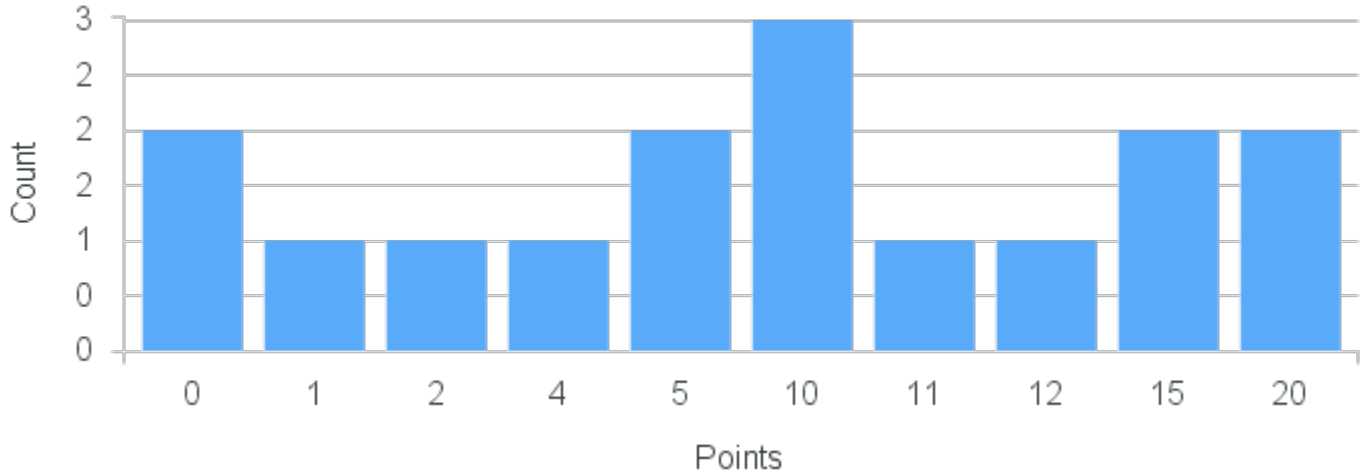

Course Point Distribution for Spring 2020

CRN: 20901

Course ID: SO290 Cross List:
7711

Limit: 25

Advanced Topics in Sociology: Rethinking Violence in Society

Demand: 16

Waitlisted: 0

Department: Sociology

Term	Block(s)	CRN	Course ID	See Also	Course Limit	Course Demand	Count	Points
Spring 2020	7	20901	SO290 7711		25	16	2	20
Spring 2020	7	20901	SO290 7711		25	16	2	15
Spring 2020	7	20901	SO290 7711		25	16	1	12
Spring 2020	7	20901	SO290 7711		25	16	1	11
Spring 2020	7	20901	SO290 7711		25	16	3	10
Spring 2020	7	20901	SO290 7711		25	16	2	5
Spring 2020	7	20901	SO290 7711		25	16	1	4
Spring 2020	7	20901	SO290 7711		25	16	1	2
Spring 2020	7	20901	SO290 7711		25	16	1	1
Spring 2020	7	20901	SO290 7711		25	16	2	0