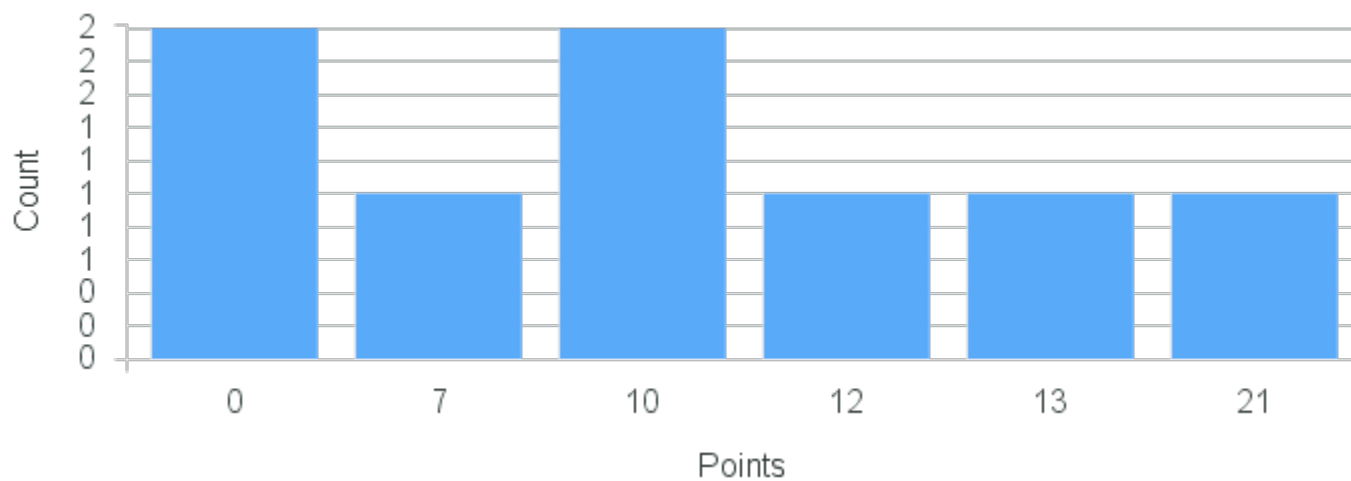

Course Point Distribution for Spring 2020

CRN: 20764

Course ID: CH241 Cross List:
5511

Limit: 16

Analytical/Bioanalytical Chemistry

Demand: 8

Waitlisted: 0

Department: Chemistry &
Biochemistry

Term	Block(s)	CRN	Course ID	See Also	Course Limit	Course Demand	Count	Points
Spring 2020	5	20764	CH241 5511		16	8	1	21
Spring 2020	5	20764	CH241 5511		16	8	1	13
Spring 2020	5	20764	CH241 5511		16	8	1	12
Spring 2020	5	20764	CH241 5511		16	8	2	10
Spring 2020	5	20764	CH241 5511		16	8	1	7
Spring 2020	5	20764	CH241 5511		16	8	2	0