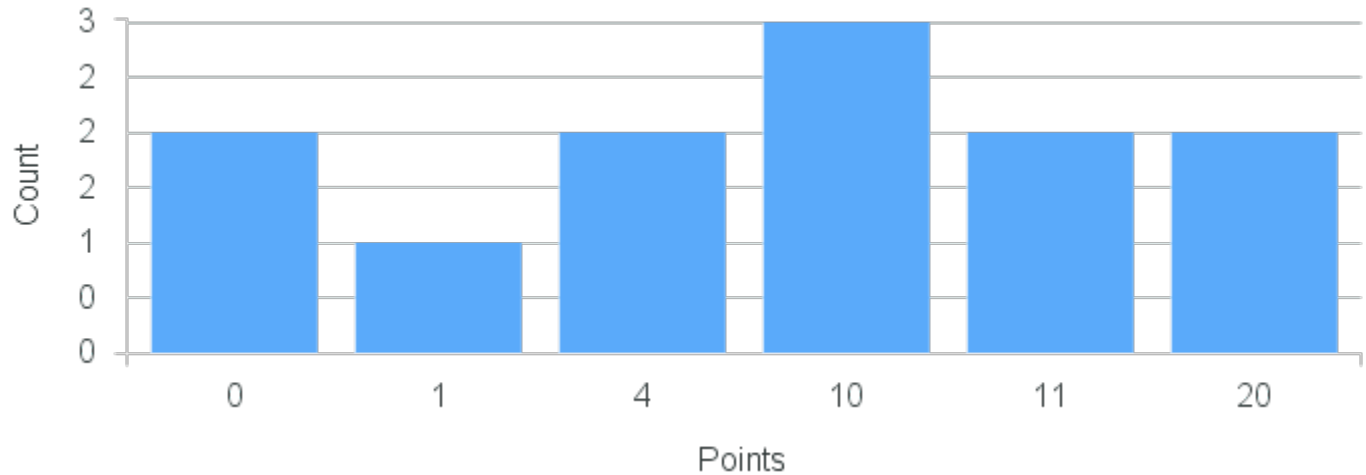

Course Point Distribution for Spring 2020

CRN: 20459

Course ID: HY200 Cross List:
8821

Limit: 25

Topics in History: Latin America's Cold War

Demand: 12

Waitlisted: 0

Department: History

Term	Block(s)	CRN	Course ID	See Also	Course Limit	Course Demand	Count	Points
Spring 2020	8	20459	HY200 8821		25	12	2	20
Spring 2020	8	20459	HY200 8821		25	12	2	11
Spring 2020	8	20459	HY200 8821		25	12	3	10
Spring 2020	8	20459	HY200 8821		25	12	2	4
Spring 2020	8	20459	HY200 8821		25	12	1	1
Spring 2020	8	20459	HY200 8821		25	12	2	0