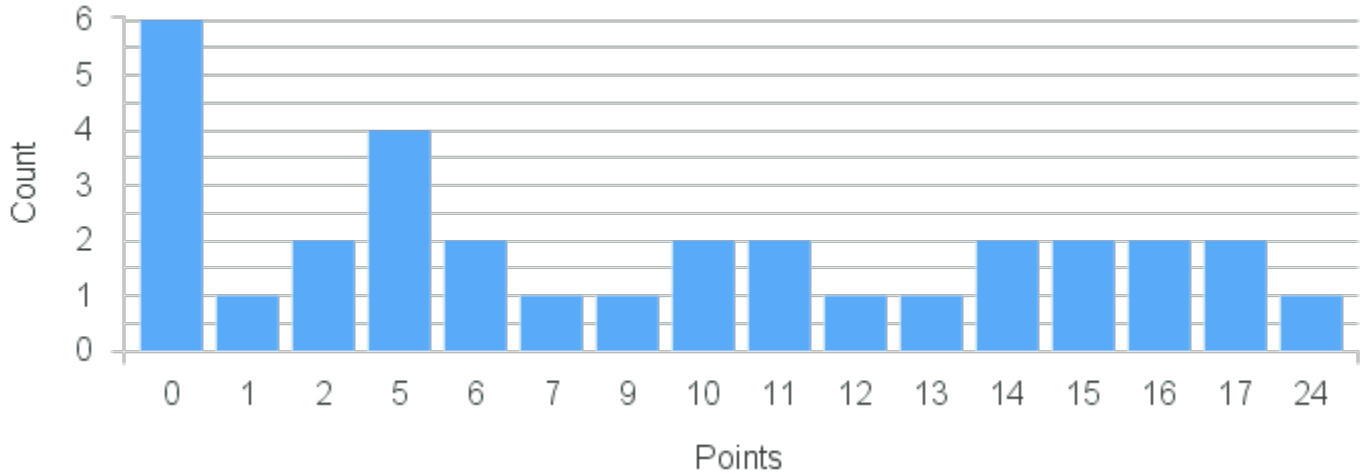

Course Point Distribution for Spring 2020

CRN: 21044

Course ID: EC327 Cross List:
7711

Limit: 35

Judgement and Decision Making

Demand: 32

Waitlisted: 0

Department: Economics &
Business

Term	Block(s)	CRN	Course ID	See Also	Course Limit	Course Demand	Count	Points
Spring 2020	7	21044	EC327 7711		35	32	1	24
Spring 2020	7	21044	EC327 7711		35	32	2	17
Spring 2020	7	21044	EC327 7711		35	32	2	16
Spring 2020	7	21044	EC327 7711		35	32	2	15
Spring 2020	7	21044	EC327 7711		35	32	2	14
Spring 2020	7	21044	EC327 7711		35	32	1	13
Spring 2020	7	21044	EC327 7711		35	32	1	12
Spring 2020	7	21044	EC327 7711		35	32	2	11
Spring 2020	7	21044	EC327 7711		35	32	2	10
Spring 2020	7	21044	EC327 7711		35	32	1	9
Spring 2020	7	21044	EC327 7711		35	32	1	7
Spring 2020	7	21044	EC327 7711		35	32	2	6
Spring 2020	7	21044	EC327 7711		35	32	4	5