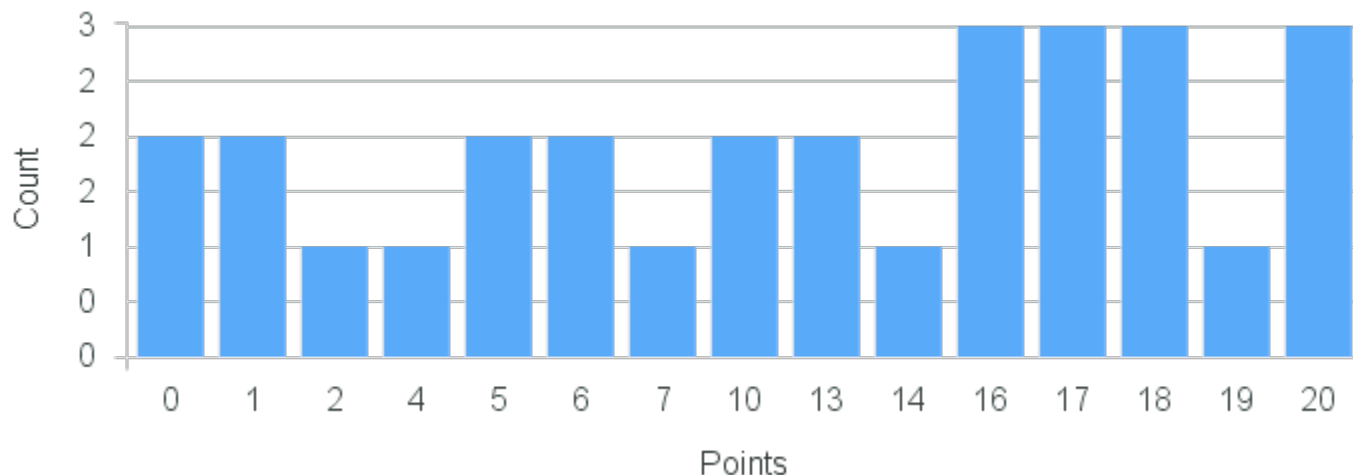

Course Point Distribution for Spring 2020

CRN: 20679

Course ID: MB131 Cross List:
8811

Limit: 36

Introduction to Molecular and Cellular Biology

Demand: 29

Waitlisted: 0

Department: Molecular Biology