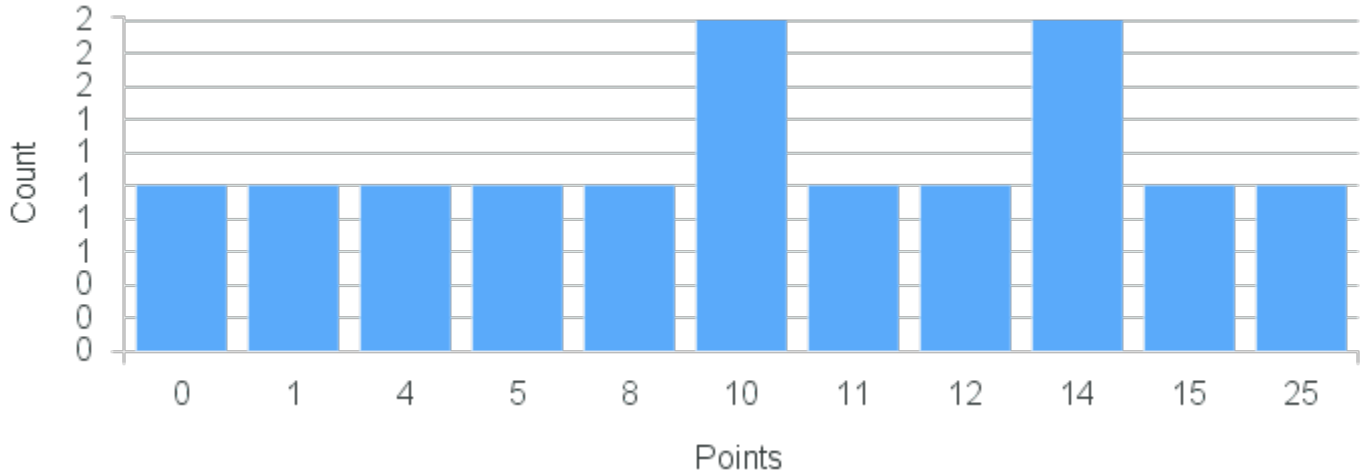

Course Point Distribution for Spring 2020

CRN: 20902

Course ID: EC110 Cross List:
8811

Limit: 100

Introductory Topics in Economics and Business: Theory and Practice

Demand: 13

Waitlisted: 0

Department: Economics &
Business

Term	Block(s)	CRN	Course ID	See Also	Course Limit	Course Demand	Count	Points
Spring 2020	8	20902	EC110 8811		100	13	1	25
Spring 2020	8	20902	EC110 8811		100	13	1	15
Spring 2020	8	20902	EC110 8811		100	13	2	14
Spring 2020	8	20902	EC110 8811		100	13	1	12
Spring 2020	8	20902	EC110 8811		100	13	1	11
Spring 2020	8	20902	EC110 8811		100	13	2	10
Spring 2020	8	20902	EC110 8811		100	13	1	8
Spring 2020	8	20902	EC110 8811		100	13	1	5
Spring 2020	8	20902	EC110 8811		100	13	1	4
Spring 2020	8	20902	EC110 8811		100	13	1	1
Spring 2020	8	20902	EC110 8811		100	13	1	0