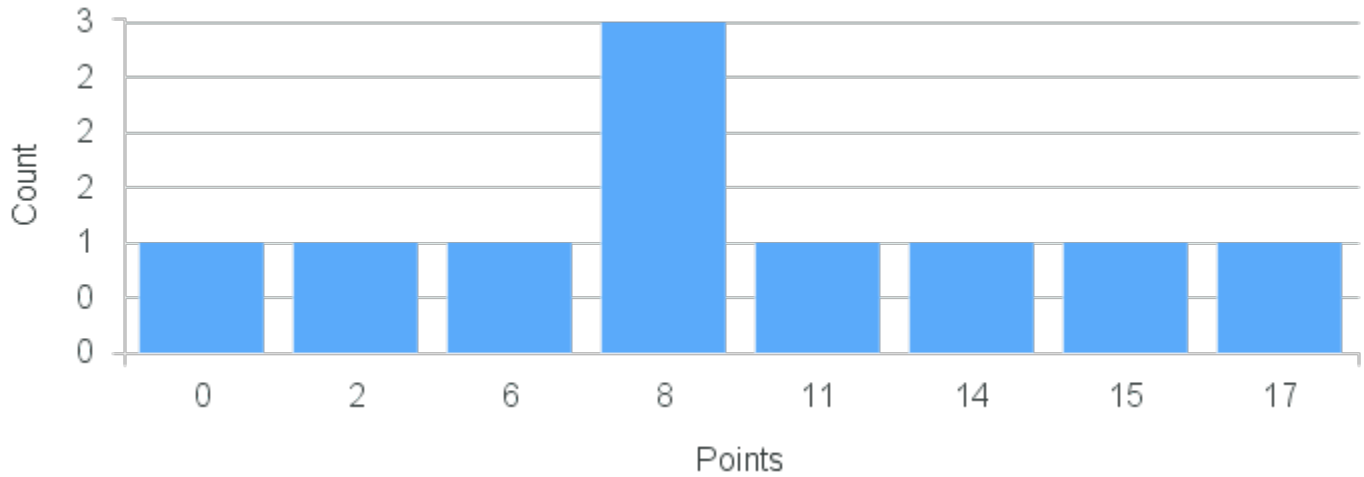

CRN: 20840

Course ID: CP341 Cross List:
8811

Limit: 25

Topics in Computer Science: Computer Networks

Demand: 10

Waitlisted: 0

Department: Mathematics &
Computer Science

Term	Block(s)	CRN	Course ID	See Also	Course Limit	Course Demand	Count	Points
Spring 2020	8	20840	CP341 8811		25	10	1	17
Spring 2020	8	20840	CP341 8811		25	10	1	15
Spring 2020	8	20840	CP341 8811		25	10	1	14
Spring 2020	8	20840	CP341 8811		25	10	1	11
Spring 2020	8	20840	CP341 8811		25	10	3	8
Spring 2020	8	20840	CP341 8811		25	10	1	6
Spring 2020	8	20840	CP341 8811		25	10	1	2
Spring 2020	8	20840	CP341 8811		25	10	1	0