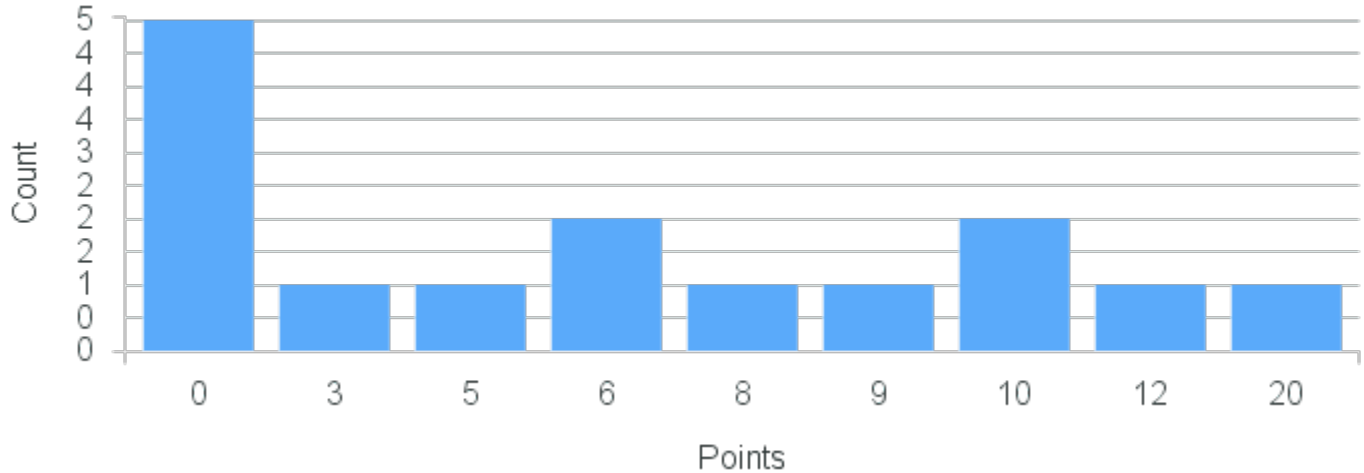

Course Point Distribution for Spring 2020

CRN: 20091

Course ID: IT104 6611 Cross List:

Limit: 25

Elementary Italian II

Demand: 15

Waitlisted: 0

Department: French & Italian