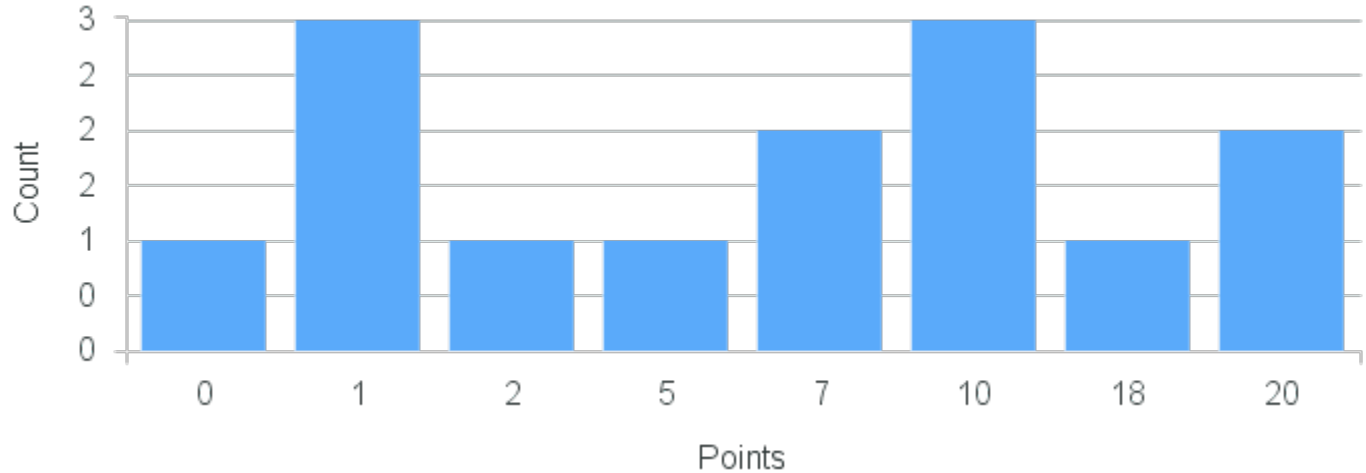

Course Point Distribution for Spring 2020

CRN: 20723

Course ID: PY420 Cross List:
5613

Limit: 25

Cognitive Neuroethology

Demand: 14

Waitlisted: 0

Department: Psychology

Term	Block(s)	CRN	Course ID	See Also	Course Limit	Course Demand	Count	Points
Spring 2020	5-6	20723	PY420 5613		25	14	2	20
Spring 2020	5-6	20723	PY420 5613		25	14	1	18
Spring 2020	5-6	20723	PY420 5613		25	14	3	10
Spring 2020	5-6	20723	PY420 5613		25	14	2	7
Spring 2020	5-6	20723	PY420 5613		25	14	1	5
Spring 2020	5-6	20723	PY420 5613		25	14	1	2
Spring 2020	5-6	20723	PY420 5613		25	14	3	1
Spring 2020	5-6	20723	PY420 5613		25	14	1	0