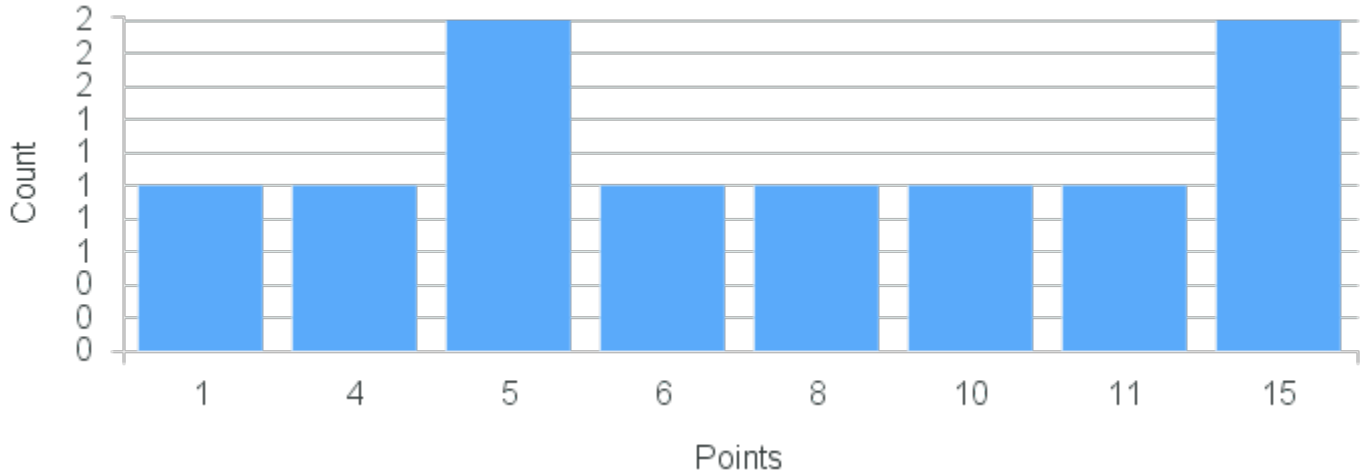

Course Point Distribution for Spring 2020

CRN: 20706

Course ID: CL222 Cross List:
8821

Limit: 25

Topics: Slavery, Poverty and Resistance in Rome & Greece

Demand: 10

Waitlisted: 0

Department: Classics