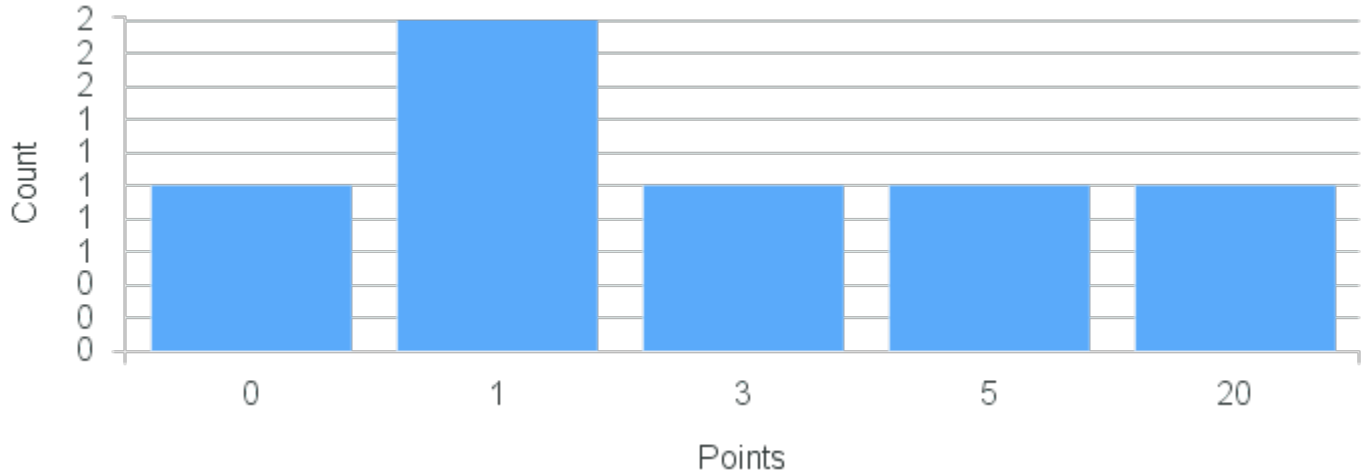

Course Point Distribution for Spring 2020

CRN: 20424

Course ID: SO228 Cross List:
7711

Limit: 25

Development of Sociological Thought:

Demand: 6

Waitlisted: 0

Department: Sociology

Term	Block(s)	CRN	Course ID	See Also	Course Limit	Course Demand	Count	Points
Spring 2020	7	20424	SO228 7711		25	6	1	20
Spring 2020	7	20424	SO228 7711		25	6	1	5
Spring 2020	7	20424	SO228 7711		25	6	1	3
Spring 2020	7	20424	SO228 7711		25	6	2	1
Spring 2020	7	20424	SO228 7711		25	6	1	0