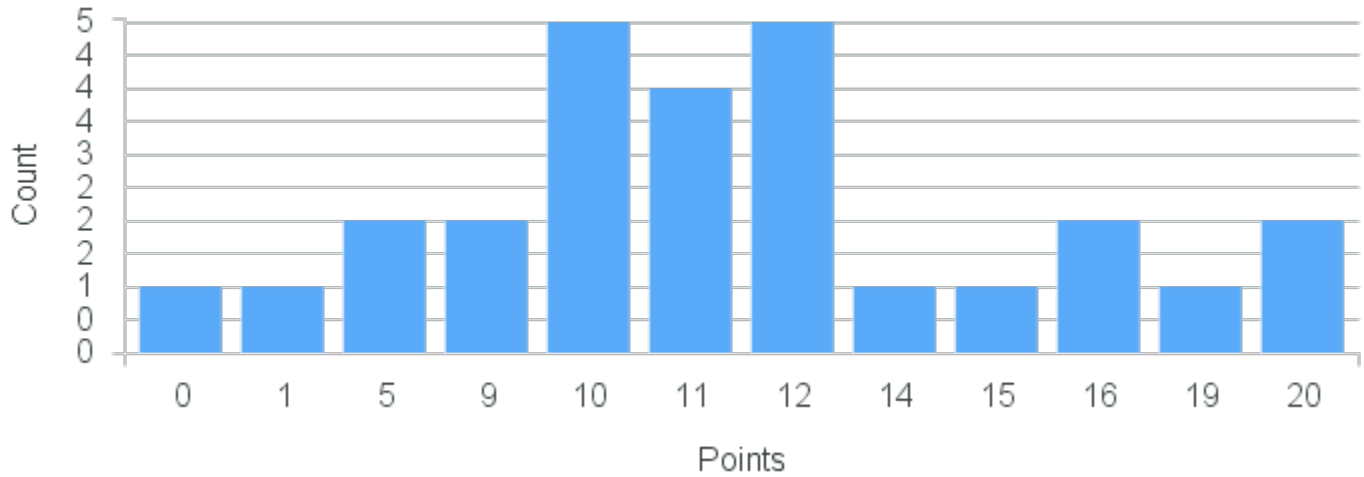

Course Point Distribution for Spring 2020

CRN: 20202

Course ID: BE208 Cross List: SW208 8811
8811

Limit: 14

Ecology

Demand: 27

Waitlisted: 13

Department: Organismal Biology
& Ecology

Min Points: 11

Term	Block(s)	CRN	Course ID	See Also	Course Limit	Course Demand	Count	Points
Spring 2020	8	20202	BE208 8811	SW208 8811	14	27	2	20
Spring 2020	8	20202	BE208 8811	SW208 8811	14	27	1	19
Spring 2020	8	20202	BE208 8811	SW208 8811	14	27	2	16
Spring 2020	8	20202	BE208 8811	SW208 8811	14	27	1	15
Spring 2020	8	20202	BE208 8811	SW208 8811	14	27	1	14
Spring 2020	8	20202	BE208 8811	SW208 8811	14	27	5	12
Spring 2020	8	20202	BE208 8811	SW208 8811	14	27	4	11
Spring 2020	8	20202	BE208 8811	SW208 8811	14	27	5	10
Spring 2020	8	20202	BE208 8811	SW208 8811	14	27	2	9
Spring 2020	8	20202	BE208 8811	SW208 8811	14	27	2	5
Spring 2020	8	20202	BE208 8811	SW208 8811	14	27	1	1
Spring 2020	8	20202	BE208 8811	SW208 8811	14	27	1	0