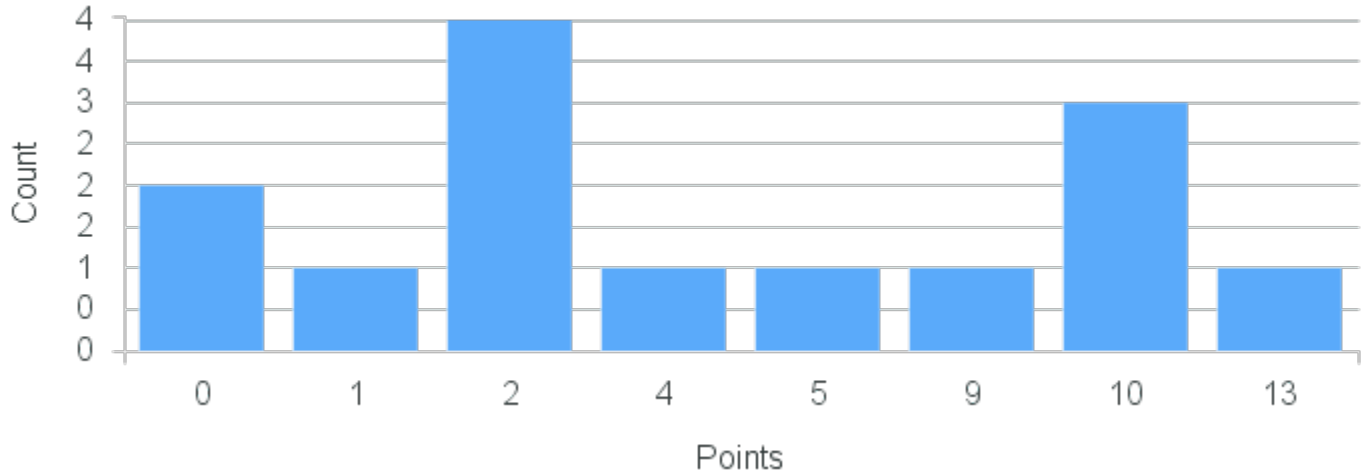

Course Point Distribution for Spring 2020

CRN: 20863

Course ID: PC341 Cross List:
6611

Limit: 25

Mechanics

Demand: 14

Waitlisted: 0

Department: Physics

Term	Block(s)	CRN	Course ID	See Also	Course Limit	Course Demand	Count	Points
Spring 2020	6	20863	PC341 6611		25	14	1	13
Spring 2020	6	20863	PC341 6611		25	14	3	10
Spring 2020	6	20863	PC341 6611		25	14	1	9
Spring 2020	6	20863	PC341 6611		25	14	1	5
Spring 2020	6	20863	PC341 6611		25	14	1	4
Spring 2020	6	20863	PC341 6611		25	14	4	2
Spring 2020	6	20863	PC341 6611		25	14	1	1
Spring 2020	6	20863	PC341 6611		25	14	2	0