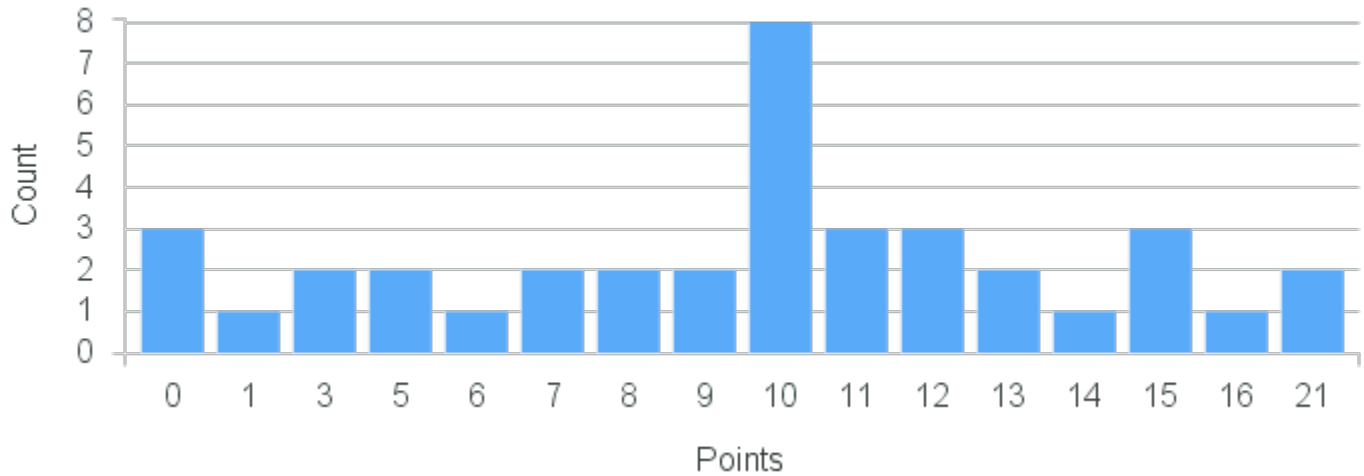

Course Point Distribution for Spring 2020

CRN: 20277

Course ID: PS200 Cross List:
6611

Limit: 25

United States Politics and Government

Demand: 38

Waitlisted: 13

Department: Political Science

Min Points: 9

Term	Block(s)	CRN	Course ID	See Also	Course Limit	Course Demand	Count	Points
Spring 2020	6	20277	PS200 6611		25	38	2	21
Spring 2020	6	20277	PS200 6611		25	38	1	16
Spring 2020	6	20277	PS200 6611		25	38	3	15
Spring 2020	6	20277	PS200 6611		25	38	1	14
Spring 2020	6	20277	PS200 6611		25	38	2	13
Spring 2020	6	20277	PS200 6611		25	38	3	12
Spring 2020	6	20277	PS200 6611		25	38	3	11
Spring 2020	6	20277	PS200 6611		25	38	8	10
Spring 2020	6	20277	PS200 6611		25	38	2	9
Spring 2020	6	20277	PS200 6611		25	38	2	8
Spring 2020	6	20277	PS200 6611		25	38	2	7
Spring 2020	6	20277	PS200 6611		25	38	1	6
Spring 2020	6	20277	PS200 6611		25	38	2	5
Spring 2020	6	20277	PS200 6611		25	38	2	3