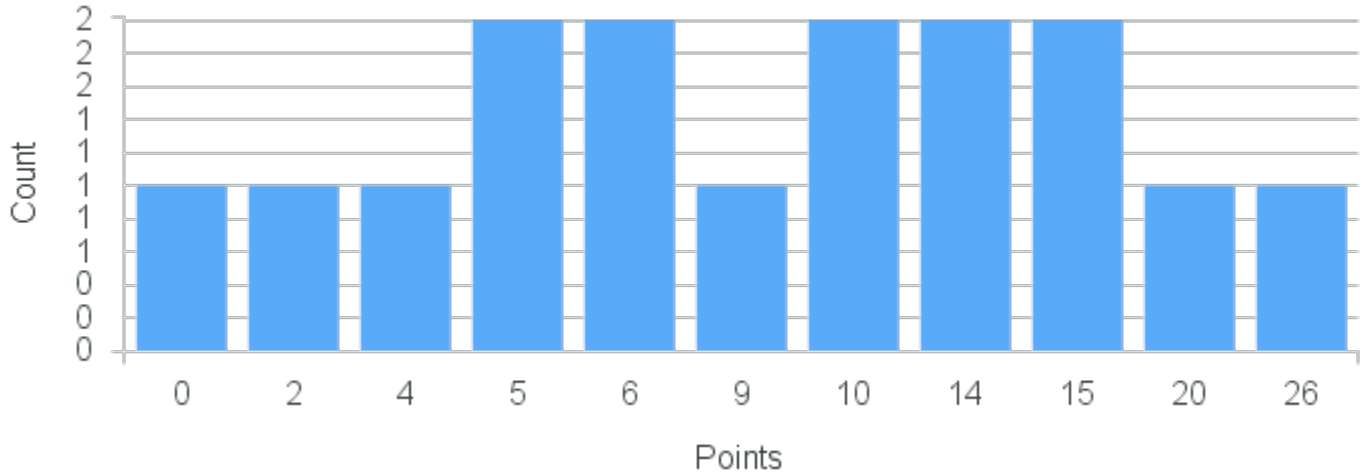

Course Point Distribution for Spring 2020

CRN: 20334

Course ID: PS304 Cross List:
6611

Limit: 25

Political Psychology

Demand: 16

Waitlisted: 0

Department: Political Science