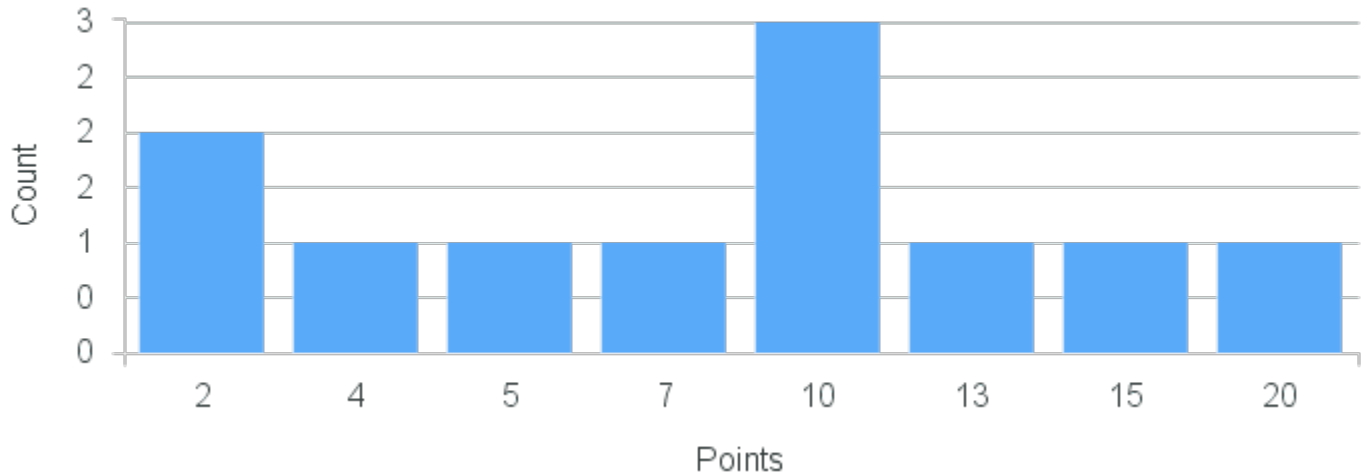

Limit: 14

Fundamentals of Performance Design

Demand: 11

Waitlisted: 0

Department: Theatre and Dance

Term	Block(s)	CRN	Course ID	See Also	Course Limit	Course Demand	Count	Points
Spring 2020	5	20620	TH110 5511		14	11	1	20
Spring 2020	5	20620	TH110 5511		14	11	1	15
Spring 2020	5	20620	TH110 5511		14	11	1	13
Spring 2020	5	20620	TH110 5511		14	11	3	10
Spring 2020	5	20620	TH110 5511		14	11	1	7
Spring 2020	5	20620	TH110 5511		14	11	1	5
Spring 2020	5	20620	TH110 5511		14	11	1	4
Spring 2020	5	20620	TH110 5511		14	11	2	2