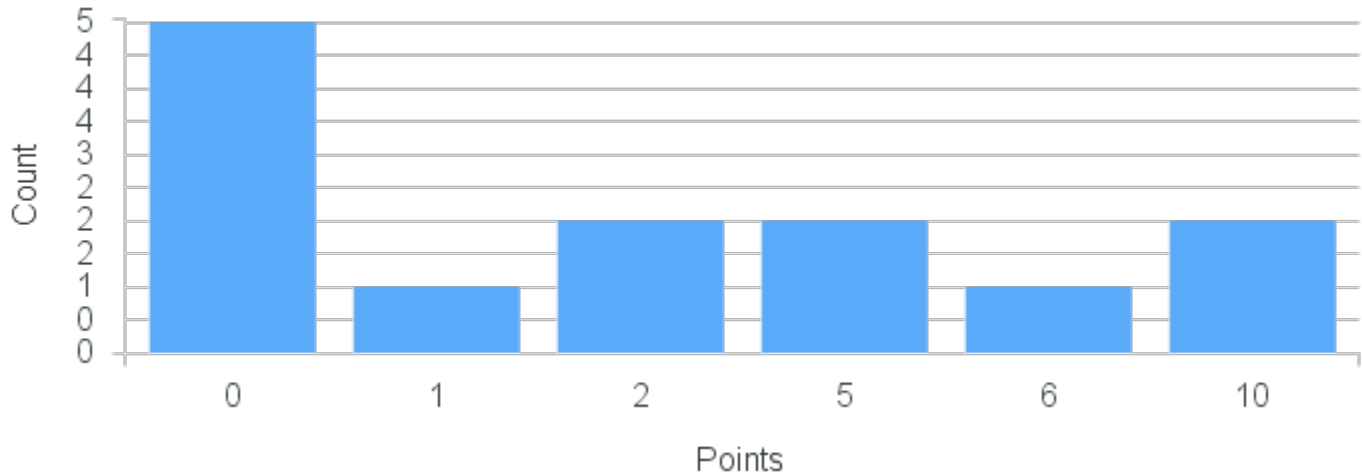

Course Point Distribution for Spring 2020

CRN: 20951

Course ID: AH231 Cross List:
5511

Limit: 25

The Age of the Baroque: Art and Empire of the 17th Century

Demand: 13

Waitlisted: 0

Department: Art