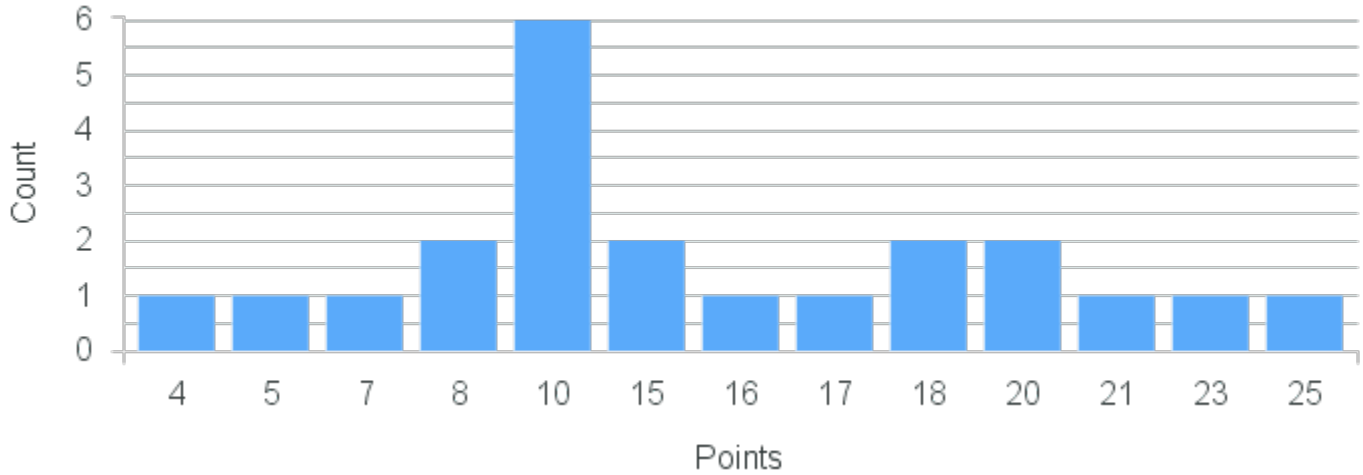

Course Point Distribution for Spring 2020

CRN: 20834

Course ID: CP122 Cross List:
8811

Limit: 25

Computer Science I

Demand: 22

Waitlisted: 0

Department: Mathematics &
Computer Science