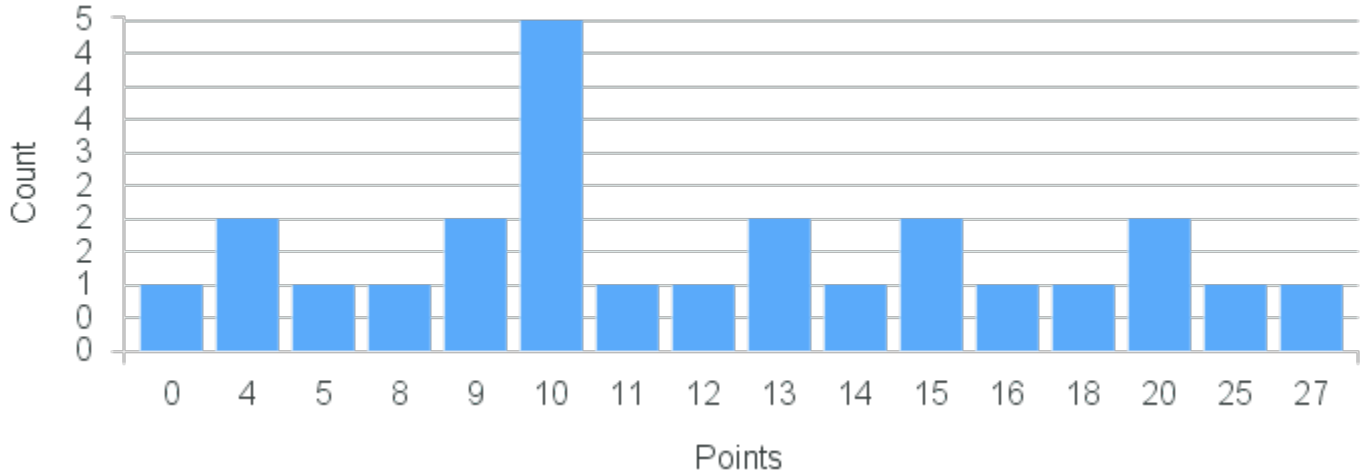

Course Point Distribution for Spring 2020

CRN: 20821

Course ID: MA117 Cross List:
7711

Limit: 35

Probability & Statistics

Demand: 25

Waitlisted: 0

Department: Mathematics &
Computer Science

Term	Block(s)	CRN	Course ID	See Also	Course Limit	Course Demand	Count	Points
Spring 2020	7	20821	MA117 7711		35	25	1	27
Spring 2020	7	20821	MA117 7711		35	25	1	25
Spring 2020	7	20821	MA117 7711		35	25	2	20
Spring 2020	7	20821	MA117 7711		35	25	1	18
Spring 2020	7	20821	MA117 7711		35	25	1	16
Spring 2020	7	20821	MA117 7711		35	25	2	15
Spring 2020	7	20821	MA117 7711		35	25	1	14
Spring 2020	7	20821	MA117 7711		35	25	2	13
Spring 2020	7	20821	MA117 7711		35	25	1	12
Spring 2020	7	20821	MA117 7711		35	25	1	11
Spring 2020	7	20821	MA117 7711		35	25	5	10
Spring 2020	7	20821	MA117 7711		35	25	2	9
Spring 2020	7	20821	MA117 7711		35	25	1	8