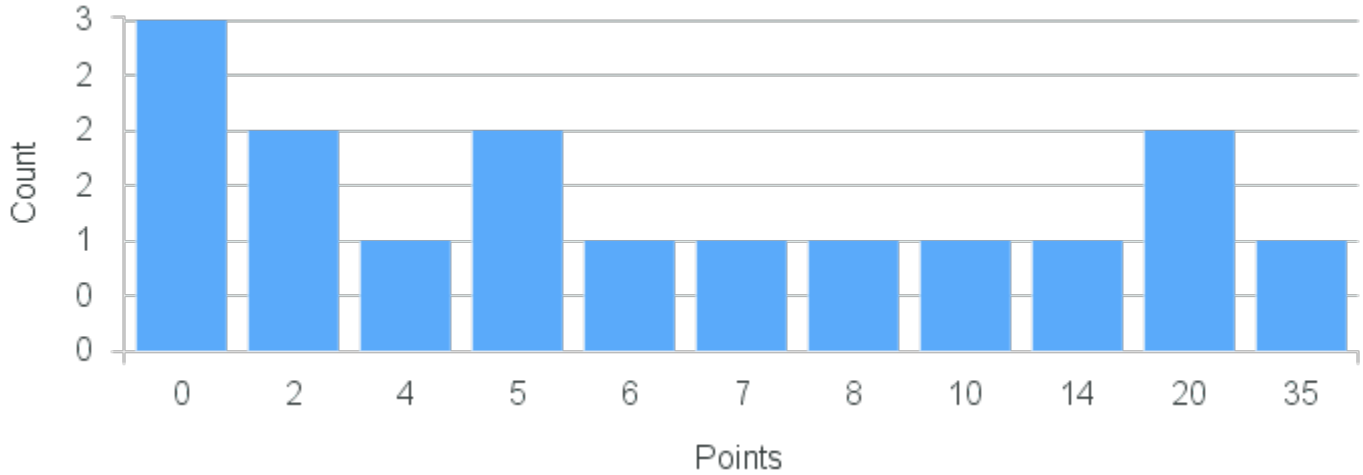

Course Point Distribution for Spring 2020

CRN: 20292

Course ID: EN221 Cross List:
5511

Limit: 25

Introduction to Poetry

Demand: 16

Waitlisted: 0

Department: English

Term	Block(s)	CRN	Course ID	See Also	Course Limit	Course Demand	Count	Points
Spring 2020	5	20292	EN221 5511		25	16	1	35
Spring 2020	5	20292	EN221 5511		25	16	2	20
Spring 2020	5	20292	EN221 5511		25	16	1	14
Spring 2020	5	20292	EN221 5511		25	16	1	10
Spring 2020	5	20292	EN221 5511		25	16	1	8
Spring 2020	5	20292	EN221 5511		25	16	1	7
Spring 2020	5	20292	EN221 5511		25	16	1	6
Spring 2020	5	20292	EN221 5511		25	16	2	5
Spring 2020	5	20292	EN221 5511		25	16	1	4
Spring 2020	5	20292	EN221 5511		25	16	2	2
Spring 2020	5	20292	EN221 5511		25	16	3	0