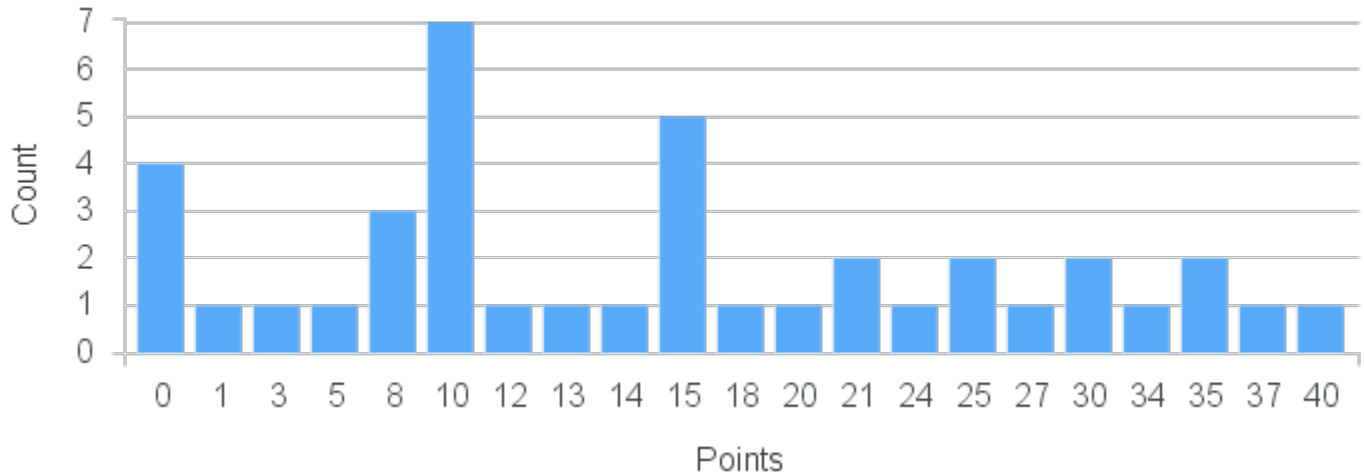

Course Point Distribution for Spring 2020

CRN: 20351

Course ID: RE170 Cross List: PA170 5511
5511

Limit: 25

Buddhism

Demand: 40

Waitlisted: 15

Department: Religion

Min Points: 10

Term	Block(s)	CRN	Course ID	See Also	Course Limit	Course Demand	Count	Points
Spring 2020	5	20351	RE170 5511	PA170 5511	25	40	1	40
Spring 2020	5	20351	RE170 5511	PA170 5511	25	40	1	37
Spring 2020	5	20351	RE170 5511	PA170 5511	25	40	2	35
Spring 2020	5	20351	RE170 5511	PA170 5511	25	40	1	34
Spring 2020	5	20351	RE170 5511	PA170 5511	25	40	2	30
Spring 2020	5	20351	RE170 5511	PA170 5511	25	40	1	27
Spring 2020	5	20351	RE170 5511	PA170 5511	25	40	2	25
Spring 2020	5	20351	RE170 5511	PA170 5511	25	40	1	24
Spring 2020	5	20351	RE170 5511	PA170 5511	25	40	2	21
Spring 2020	5	20351	RE170 5511	PA170 5511	25	40	1	20
Spring 2020	5	20351	RE170 5511	PA170 5511	25	40	1	18
Spring 2020	5	20351	RE170 5511	PA170 5511	25	40	5	15
Spring 2020	5	20351	RE170 5511	PA170 5511	25	40	1	14
Spring 2020	5	20351	RE170 5511	PA170 5511	25	40	1	13