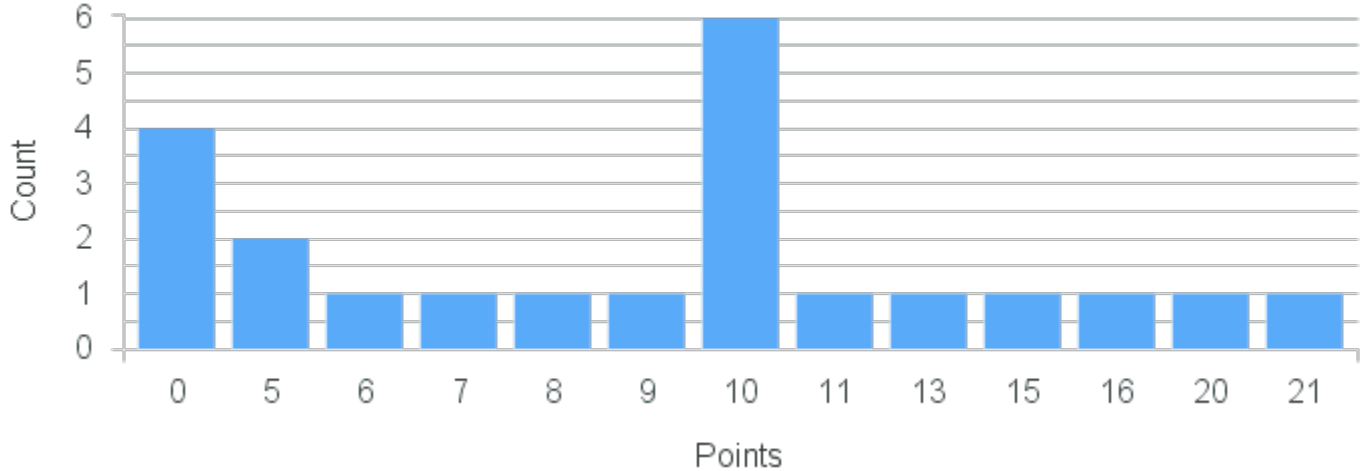

Course Point Distribution for Spring 2020

CRN: 20843

Course ID: PS200 Cross List:
8811

Limit: 25

United States Politics and Government

Demand: 22

Waitlisted: 0

Department: Political Science

Term	Block(s)	CRN	Course ID	See Also	Course Limit	Course Demand	Count	Points
Spring 2020	8	20843	PS200 8811		25	22	1	21
Spring 2020	8	20843	PS200 8811		25	22	1	20
Spring 2020	8	20843	PS200 8811		25	22	1	16
Spring 2020	8	20843	PS200 8811		25	22	1	15
Spring 2020	8	20843	PS200 8811		25	22	1	13
Spring 2020	8	20843	PS200 8811		25	22	1	11
Spring 2020	8	20843	PS200 8811		25	22	6	10
Spring 2020	8	20843	PS200 8811		25	22	1	9
Spring 2020	8	20843	PS200 8811		25	22	1	8
Spring 2020	8	20843	PS200 8811		25	22	1	7
Spring 2020	8	20843	PS200 8811		25	22	1	6
Spring 2020	8	20843	PS200 8811		25	22	2	5
Spring 2020	8	20843	PS200 8811		25	22	4	0