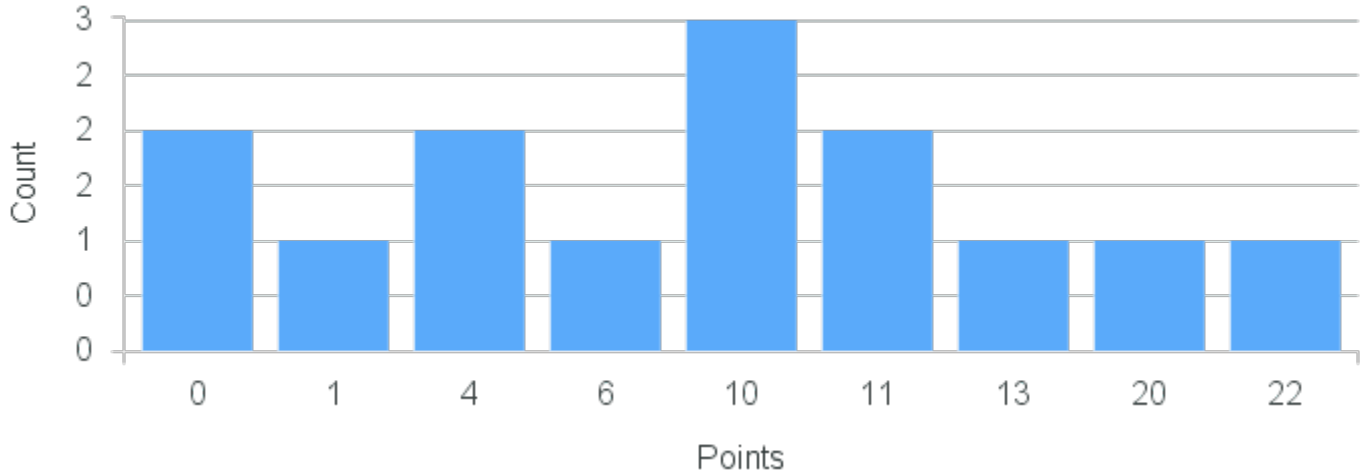

Course Point Distribution for Spring 2020

CRN: 20340

Course ID: PS314 Cross List:
7711

Limit: 25

International Politics of the Middle East and North Africa

Demand: 14

Waitlisted: 0

Department: Political Science