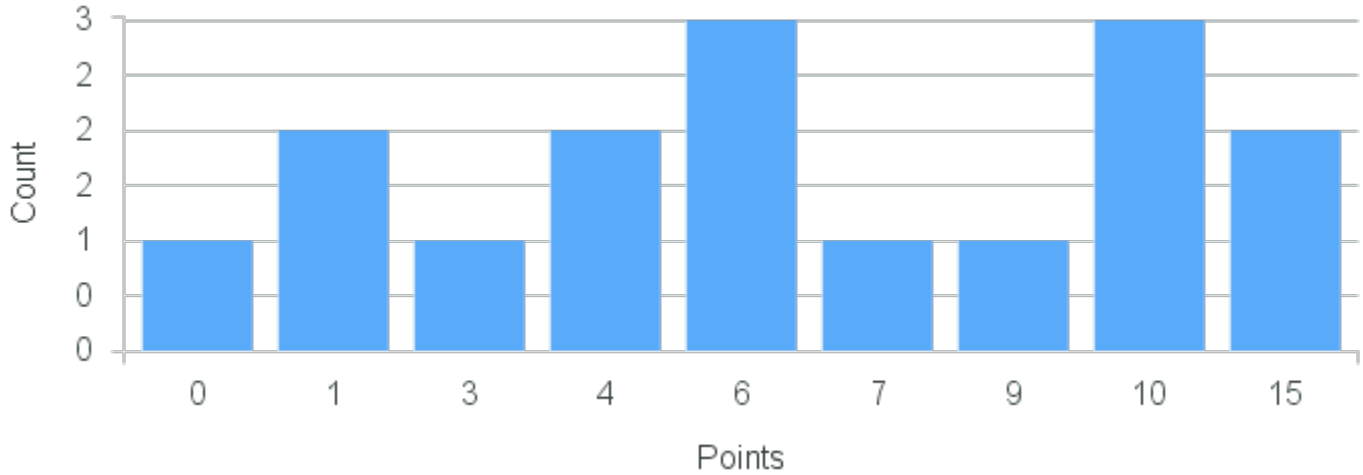

Course Point Distribution for Spring 2020

CRN: 20812

Course ID: MA201 Cross List:
6611

Limit: 25

Foundations of Discrete Mathematics

Demand: 16

Waitlisted: 0

Department: Mathematics &
Computer Science