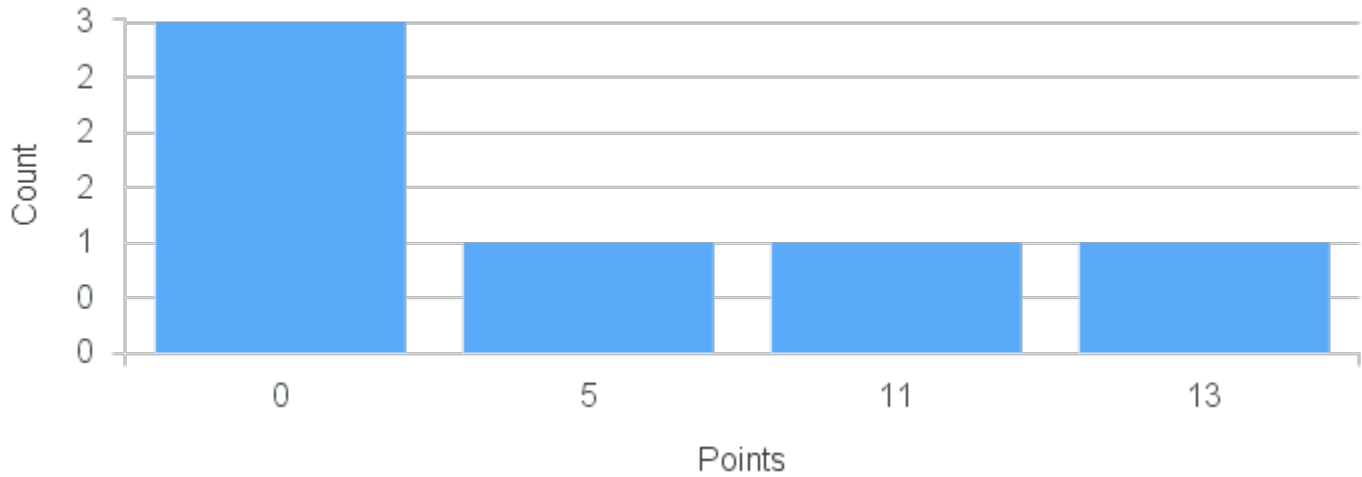

Course Point Distribution for Spring 2020

CRN: 20109

Course ID: GR220 6611 Cross List: GR320 6611,PH303 6611,CO200 6621 Limit: 25

Intermediate Topics in German Studies: Fascist Modernism

Demand: 6
Waitlisted: 0

Department: German, Russian & E Asian Lang

Term	Block(s)	CRN	Course ID	See Also	Course Limit	Course Demand	Count	Points
Spring 2020	6	20109	GR220 6611	GR320 6611,PH303 6611,CO200 6621	25	6	1	13
Spring 2020	6	20109	GR220 6611	GR320 6611,PH303 6611,CO200 6621	25	6	1	11
Spring 2020	6	20109	GR220 6611	GR320 6611,PH303 6611,CO200 6621	25	6	1	5
Spring 2020	6	20109	GR220 6611	GR320 6611,PH303 6611,CO200 6621	25	6	3	0