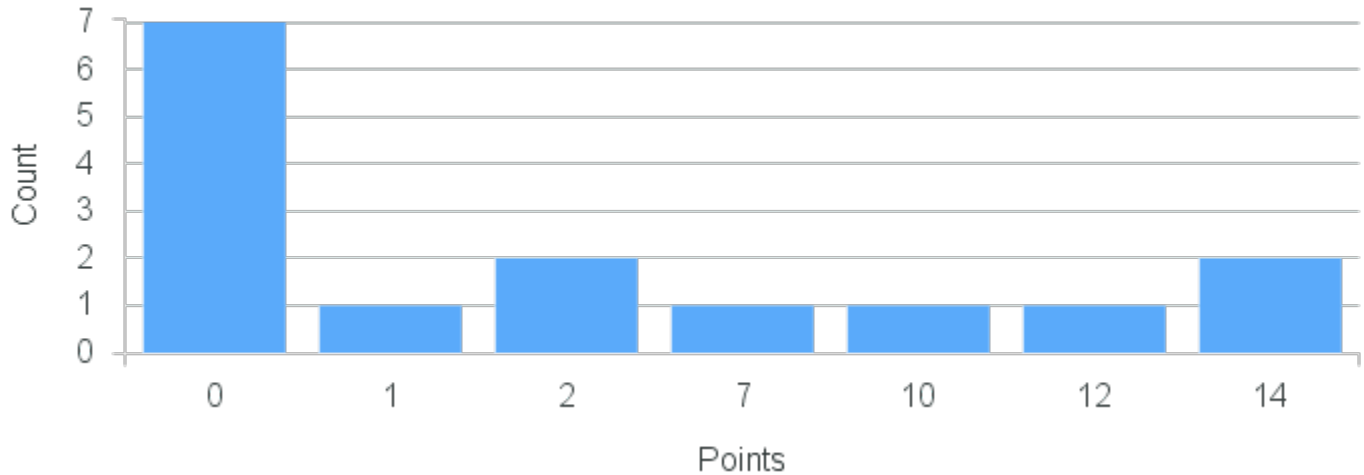

Course Point Distribution for Spring 2020

CRN: 20868

Course ID: PC349 Cross List:
6611

Limit: 25

Thermal Physics

Demand: 15

Waitlisted: 0

Department: Physics

Term	Block(s)	CRN	Course ID	See Also	Course Limit	Course Demand	Count	Points
Spring 2020	6	20868	PC349 6611		25	15	2	14
Spring 2020	6	20868	PC349 6611		25	15	1	12
Spring 2020	6	20868	PC349 6611		25	15	1	10
Spring 2020	6	20868	PC349 6611		25	15	1	7
Spring 2020	6	20868	PC349 6611		25	15	2	2
Spring 2020	6	20868	PC349 6611		25	15	1	1
Spring 2020	6	20868	PC349 6611		25	15	7	0