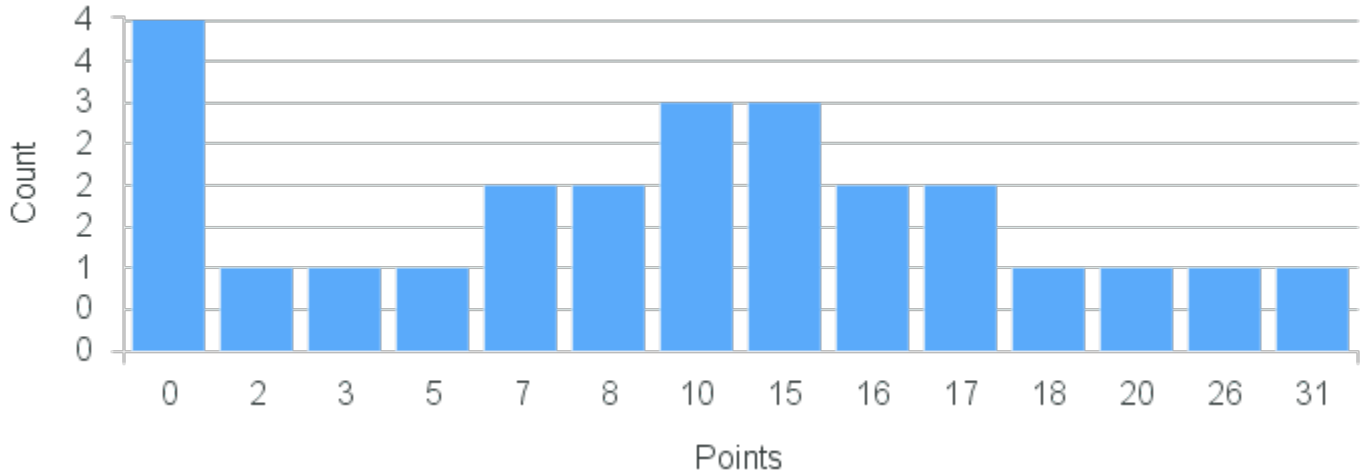

Course Point Distribution for Spring 2020

CRN: 20656

Course ID: SO116 Cross List: RM116 6611
6611

Limit: 25

Global Inequality

Demand: 25

Waitlisted: 0

Department: Sociology

Term	Block(s)	CRN	Course ID	See Also	Course Limit	Course Demand	Count	Points
Spring 2020	6	20656	SO116 6611	RM116 6611	25	25	1	31
Spring 2020	6	20656	SO116 6611	RM116 6611	25	25	1	26
Spring 2020	6	20656	SO116 6611	RM116 6611	25	25	1	20
Spring 2020	6	20656	SO116 6611	RM116 6611	25	25	1	18
Spring 2020	6	20656	SO116 6611	RM116 6611	25	25	2	17
Spring 2020	6	20656	SO116 6611	RM116 6611	25	25	2	16
Spring 2020	6	20656	SO116 6611	RM116 6611	25	25	3	15
Spring 2020	6	20656	SO116 6611	RM116 6611	25	25	3	10
Spring 2020	6	20656	SO116 6611	RM116 6611	25	25	2	8
Spring 2020	6	20656	SO116 6611	RM116 6611	25	25	2	7
Spring 2020	6	20656	SO116 6611	RM116 6611	25	25	1	5
Spring 2020	6	20656	SO116 6611	RM116 6611	25	25	1	3
Spring 2020	6	20656	SO116 6611	RM116 6611	25	25	1	2
Spring 2020	6	20656	SO116 6611	RM116 6611	25	25	4	0