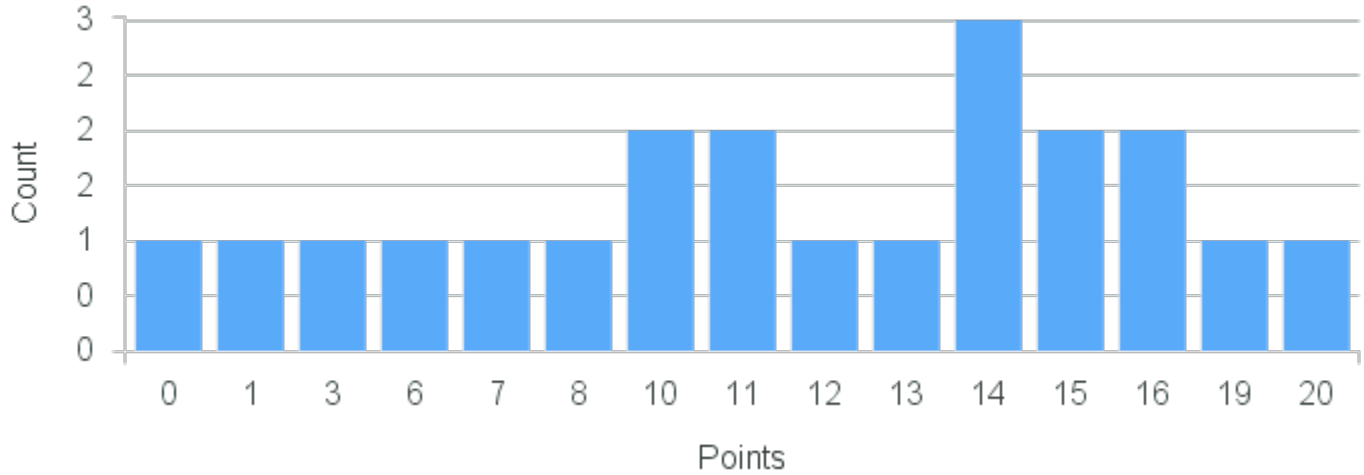

Course Point Distribution for Spring 2020

CRN: 20907

Course ID: EC201 Cross List:
7711

Limit: 35

Economic Theory I

Demand: 21

Waitlisted: 0

Department: Economics &
Business

Term	Block(s)	CRN	Course ID	See Also	Course Limit	Course Demand	Count	Points
Spring 2020	7	20907	EC201 7711		35	21	1	20
Spring 2020	7	20907	EC201 7711		35	21	1	19
Spring 2020	7	20907	EC201 7711		35	21	2	16
Spring 2020	7	20907	EC201 7711		35	21	2	15
Spring 2020	7	20907	EC201 7711		35	21	3	14
Spring 2020	7	20907	EC201 7711		35	21	1	13
Spring 2020	7	20907	EC201 7711		35	21	1	12
Spring 2020	7	20907	EC201 7711		35	21	2	11
Spring 2020	7	20907	EC201 7711		35	21	2	10
Spring 2020	7	20907	EC201 7711		35	21	1	8
Spring 2020	7	20907	EC201 7711		35	21	1	7
Spring 2020	7	20907	EC201 7711		35	21	1	6
Spring 2020	7	20907	EC201 7711		35	21	1	3