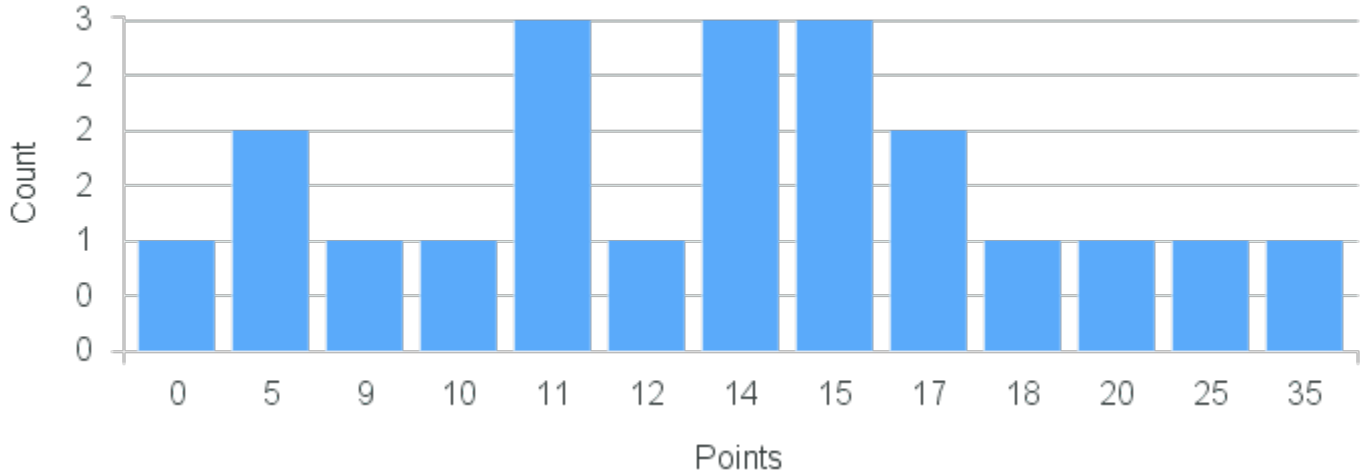

Term	Block(s)	CRN	Course ID	See Also	Course Limit	Course Demand	Count	Points
Spring 2020	6	20519	EC329 6611		25	21	1	35
Spring 2020	6	20519	EC329 6611		25	21	1	25
Spring 2020	6	20519	EC329 6611		25	21	1	20
Spring 2020	6	20519	EC329 6611		25	21	1	18
Spring 2020	6	20519	EC329 6611		25	21	2	17
Spring 2020	6	20519	EC329 6611		25	21	3	15
Spring 2020	6	20519	EC329 6611		25	21	3	14
Spring 2020	6	20519	EC329 6611		25	21	1	12
Spring 2020	6	20519	EC329 6611		25	21	3	11
Spring 2020	6	20519	EC329 6611		25	21	1	10
Spring 2020	6	20519	EC329 6611		25	21	1	9
Spring 2020	6	20519	EC329 6611		25	21	2	5
Spring 2020	6	20519	EC329 6611		25	21	1	0