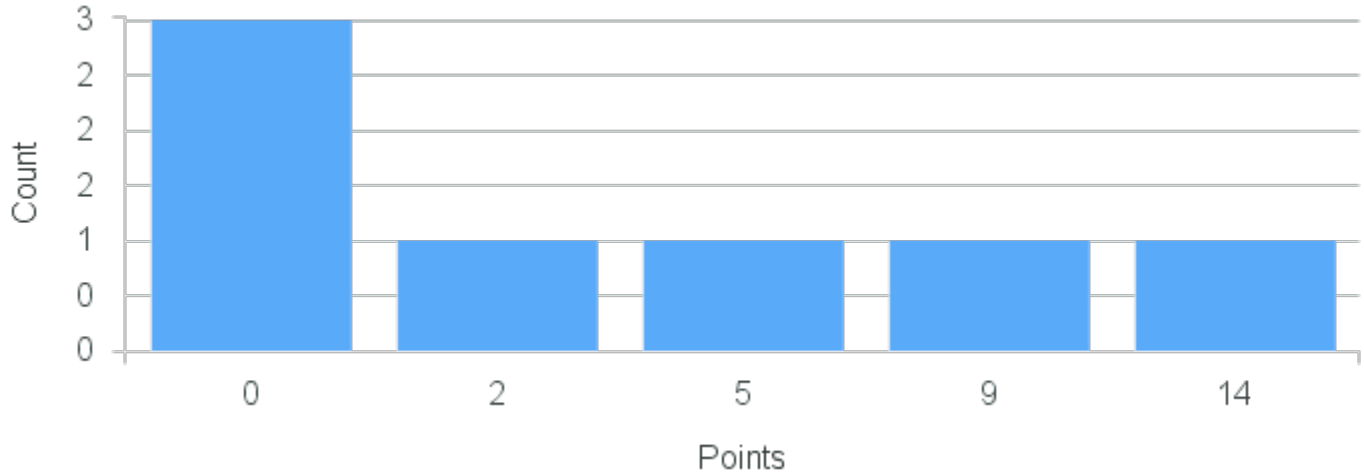

Course Point Distribution for Spring 2020

CRN: 20452

Course ID: HY248 Cross List: PA248 6611
6611

Limit: 25

History of Korea

Demand: 7

Waitlisted: 0

Department: History