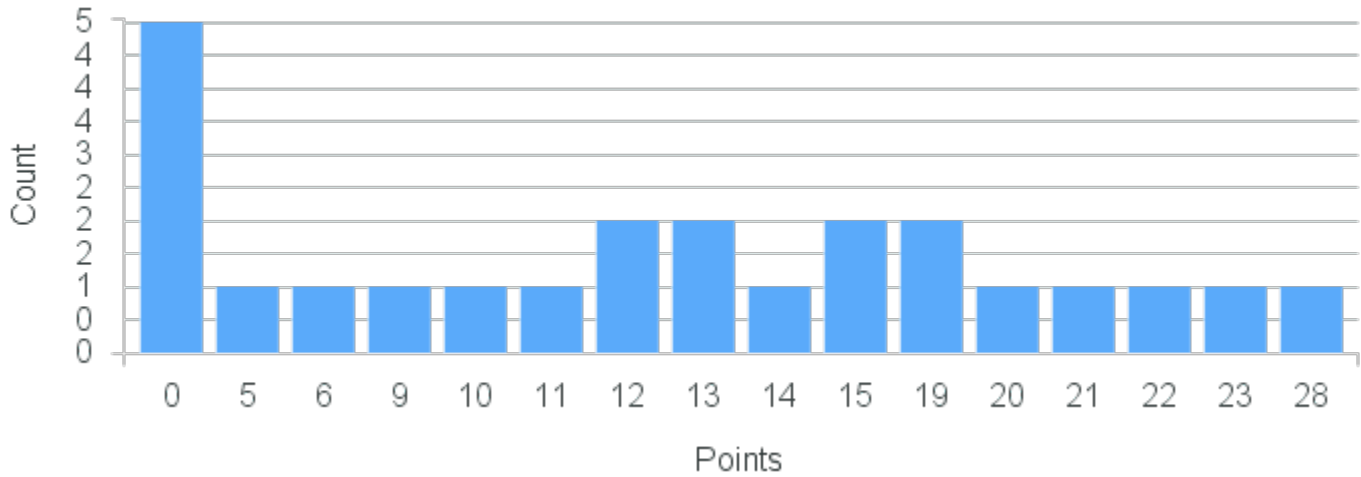

CRN: 20144

Course ID: BE106 Cross List:
8811

Limit: 24

Biology of Animals

Demand: 24

Waitlisted: 0

Department: Organismal Biology
& Ecology

Term	Block(s)	CRN	Course ID	See Also	Course Limit	Course Demand	Count	Points
Spring 2020	8	20144	BE106 8811		24	24	1	28
Spring 2020	8	20144	BE106 8811		24	24	1	23
Spring 2020	8	20144	BE106 8811		24	24	1	22
Spring 2020	8	20144	BE106 8811		24	24	1	21
Spring 2020	8	20144	BE106 8811		24	24	1	20
Spring 2020	8	20144	BE106 8811		24	24	2	19
Spring 2020	8	20144	BE106 8811		24	24	2	15
Spring 2020	8	20144	BE106 8811		24	24	1	14
Spring 2020	8	20144	BE106 8811		24	24	2	13
Spring 2020	8	20144	BE106 8811		24	24	2	12
Spring 2020	8	20144	BE106 8811		24	24	1	11
Spring 2020	8	20144	BE106 8811		24	24	1	10
Spring 2020	8	20144	BE106 8811		24	24	1	9