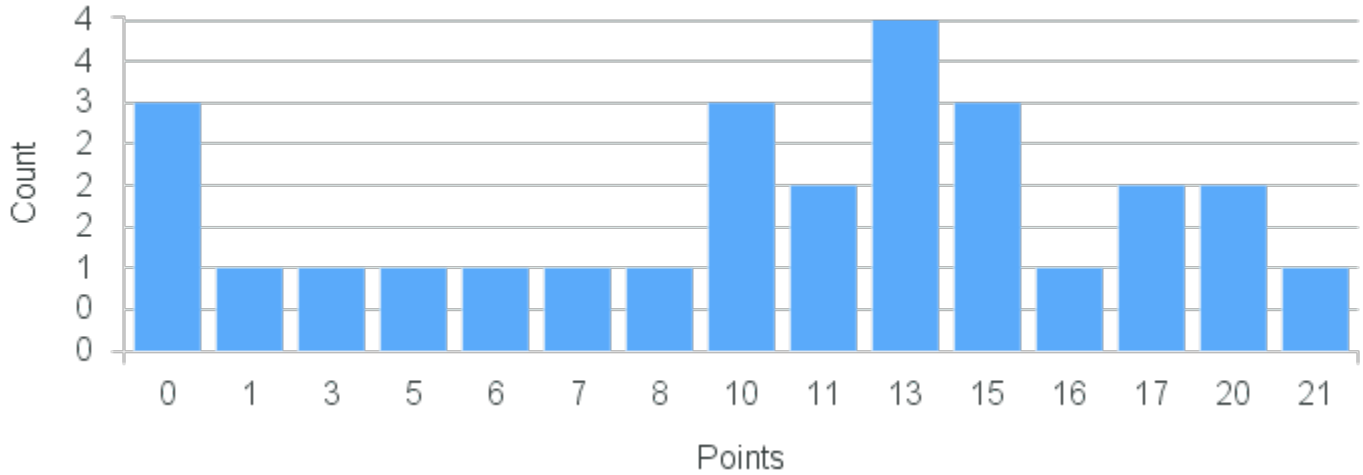

Course Point Distribution for Spring 2020

CRN: 20212

Course ID: BE105 Cross List:
6611

Limit: 24

Biology of Plants

Demand: 27

Waitlisted: 3

Department: Organismal Biology
& Ecology

Min Points: 1

Term	Block(s)	CRN	Course ID	See Also	Course Limit	Course Demand	Count	Points
Spring 2020	6	20212	BE105 6611		24	27	1	21
Spring 2020	6	20212	BE105 6611		24	27	2	20
Spring 2020	6	20212	BE105 6611		24	27	2	17
Spring 2020	6	20212	BE105 6611		24	27	1	16
Spring 2020	6	20212	BE105 6611		24	27	3	15
Spring 2020	6	20212	BE105 6611		24	27	4	13
Spring 2020	6	20212	BE105 6611		24	27	2	11
Spring 2020	6	20212	BE105 6611		24	27	3	10
Spring 2020	6	20212	BE105 6611		24	27	1	8
Spring 2020	6	20212	BE105 6611		24	27	1	7
Spring 2020	6	20212	BE105 6611		24	27	1	6
Spring 2020	6	20212	BE105 6611		24	27	1	5
Spring 2020	6	20212	BE105 6611		24	27	1	3