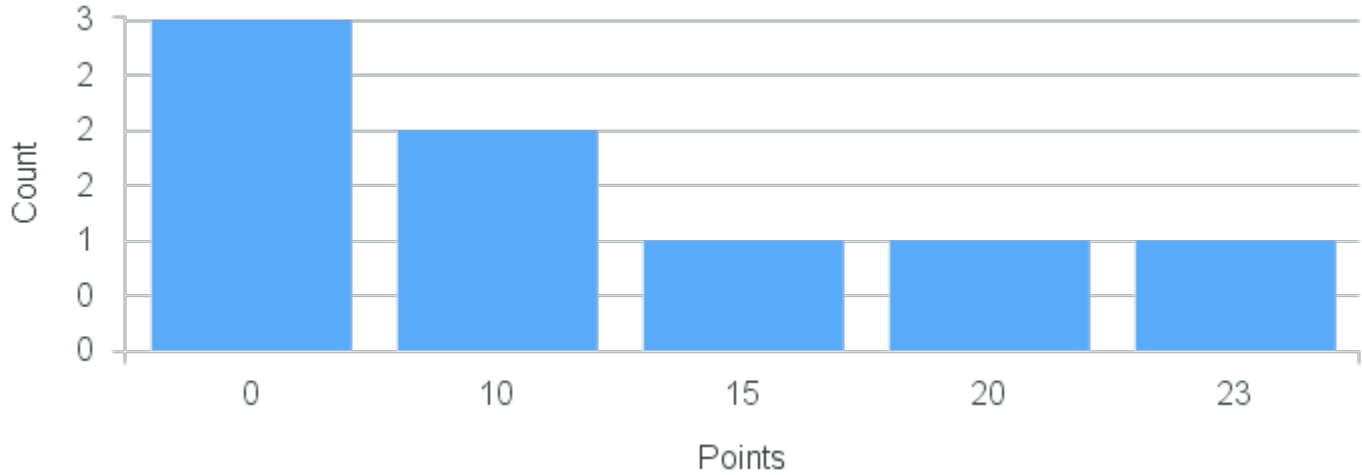

Course Point Distribution for Spring 2020

CRN: 20460

Course ID: SO235 Cross List: FG235 5511
5511

Limit: 25

Sociology of Family

Demand: 8

Waitlisted: 0

Department: Sociology

Term	Block(s)	CRN	Course ID	See Also	Course Limit	Course Demand	Count	Points
Spring 2020	5	20460	SO235 5511	FG235 5511	25	8	1	23
Spring 2020	5	20460	SO235 5511	FG235 5511	25	8	1	20
Spring 2020	5	20460	SO235 5511	FG235 5511	25	8	1	15
Spring 2020	5	20460	SO235 5511	FG235 5511	25	8	2	10
Spring 2020	5	20460	SO235 5511	FG235 5511	25	8	3	0