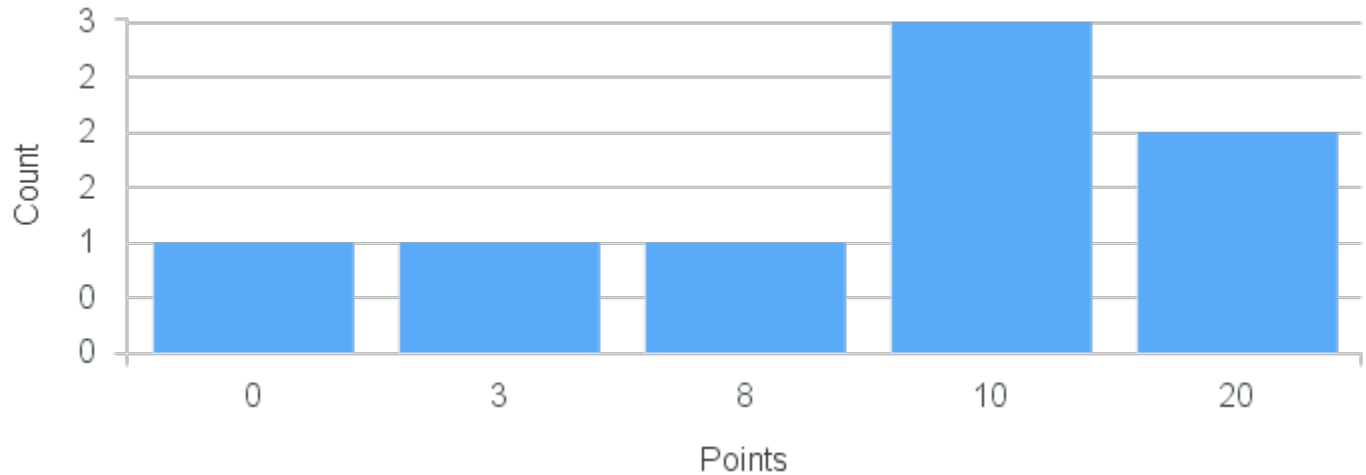

Course Point Distribution for Spring 2020

CRN: 20494

Course ID: HY308 Cross List: FG308 6611
6611

Limit: 25

History of Sex: Modernity

Demand: 8

Waitlisted: 0

Department: History