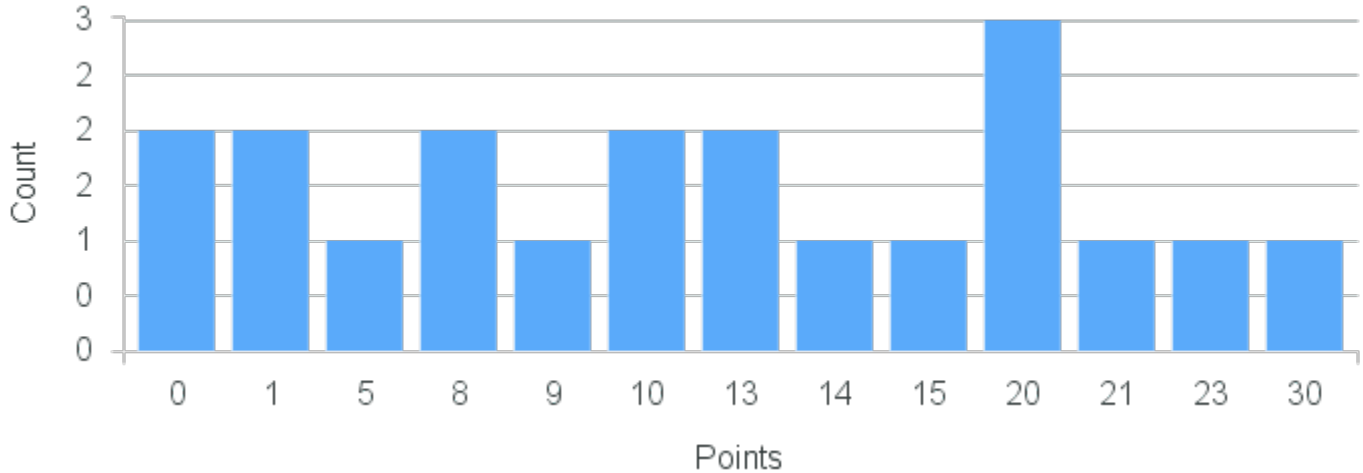

Course Point Distribution for Spring 2020

CRN: 20327

Course ID: GY140 Cross List:
8811

Limit: 25

Physical Geology

Demand: 20

Waitlisted: 0

Department: Geology

Term	Block(s)	CRN	Course ID	See Also	Course Limit	Course Demand	Count	Points
Spring 2020	8	20327	GY140 8811		25	20	1	30
Spring 2020	8	20327	GY140 8811		25	20	1	23
Spring 2020	8	20327	GY140 8811		25	20	1	21
Spring 2020	8	20327	GY140 8811		25	20	3	20
Spring 2020	8	20327	GY140 8811		25	20	1	15
Spring 2020	8	20327	GY140 8811		25	20	1	14
Spring 2020	8	20327	GY140 8811		25	20	2	13
Spring 2020	8	20327	GY140 8811		25	20	2	10
Spring 2020	8	20327	GY140 8811		25	20	1	9
Spring 2020	8	20327	GY140 8811		25	20	2	8
Spring 2020	8	20327	GY140 8811		25	20	1	5
Spring 2020	8	20327	GY140 8811		25	20	2	1
Spring 2020	8	20327	GY140 8811		25	20	2	0