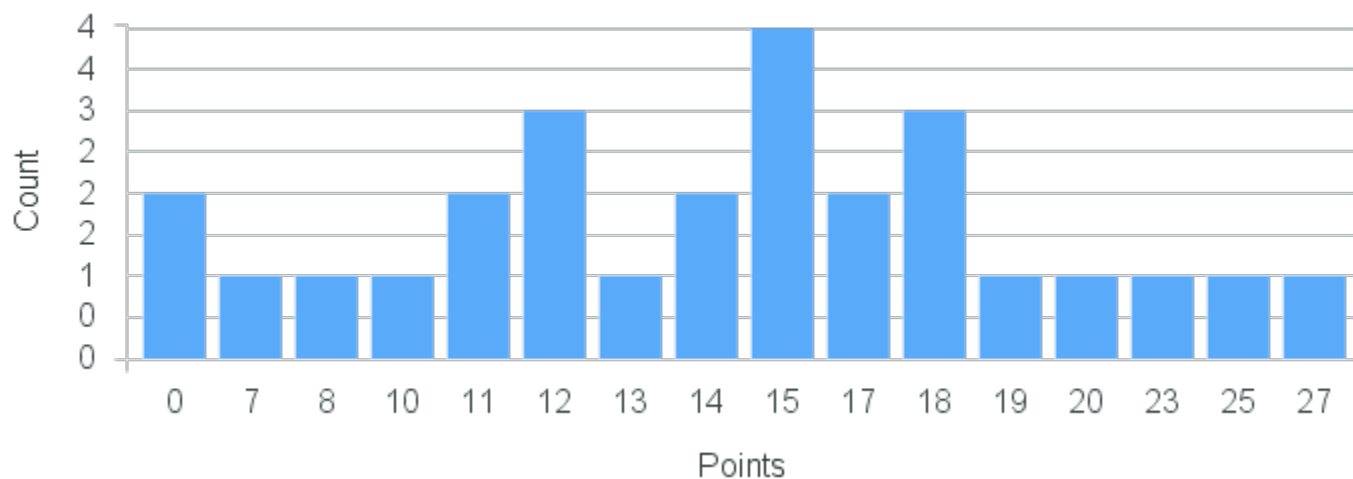

Course Point Distribution for Spring 2020

CRN: 20762

Course ID: CH108 Cross List:
6611

Limit: 25

General Chemistry II

Demand: 27

Waitlisted: 2

Department: Chemistry &
Biochemistry

Min Points: 7

Term	Block(s)	CRN	Course ID	See Also	Course Limit	Course Demand	Count	Points
Spring 2020	6	20762	CH108 6611		25	27	1	27
Spring 2020	6	20762	CH108 6611		25	27	1	25
Spring 2020	6	20762	CH108 6611		25	27	1	23
Spring 2020	6	20762	CH108 6611		25	27	1	20
Spring 2020	6	20762	CH108 6611		25	27	1	19
Spring 2020	6	20762	CH108 6611		25	27	3	18
Spring 2020	6	20762	CH108 6611		25	27	2	17
Spring 2020	6	20762	CH108 6611		25	27	4	15
Spring 2020	6	20762	CH108 6611		25	27	2	14
Spring 2020	6	20762	CH108 6611		25	27	1	13
Spring 2020	6	20762	CH108 6611		25	27	3	12
Spring 2020	6	20762	CH108 6611		25	27	2	11
Spring 2020	6	20762	CH108 6611		25	27	1	10