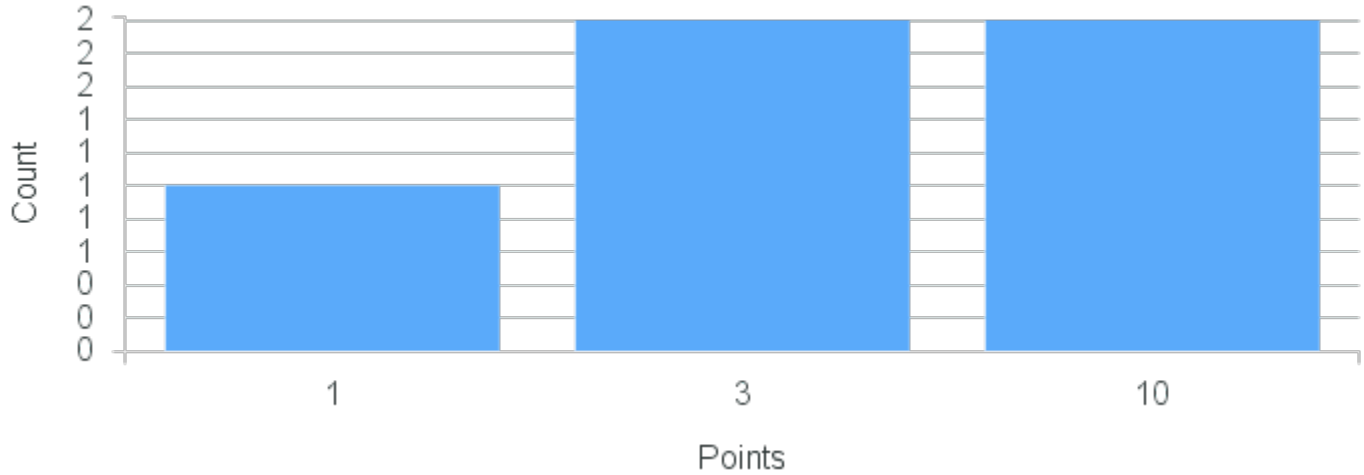

Course Point Distribution for Spring 2020

CRN: 20316

Course ID: AN206 Cross List: SW200 8821
8811

Limit: 25

Doing Ethnography

Demand: 5

Waitlisted: 0

Department: Anthropology