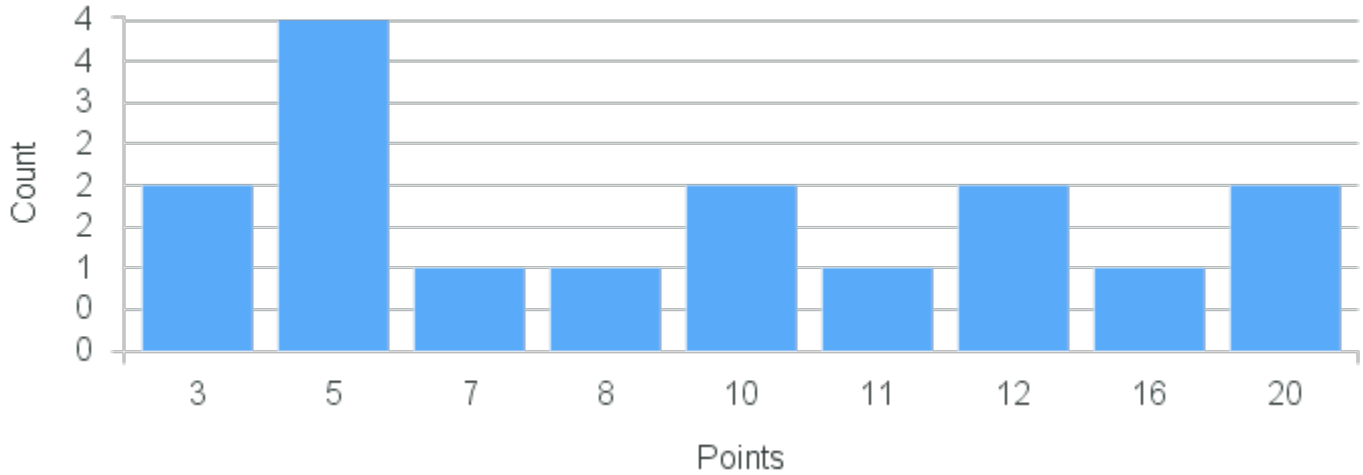

Course Point Distribution for Spring 2020

CRN: 20535

Course ID: EC102 Cross List:
8811

Limit: 25

Principles of Macroeconomics

Demand: 16

Waitlisted: 0

Department: Economics &
Business

Term	Block(s)	CRN	Course ID	See Also	Course Limit	Course Demand	Count	Points
Spring 2020	8	20535	EC102 8811		25	16	2	20
Spring 2020	8	20535	EC102 8811		25	16	1	16
Spring 2020	8	20535	EC102 8811		25	16	2	12
Spring 2020	8	20535	EC102 8811		25	16	1	11
Spring 2020	8	20535	EC102 8811		25	16	2	10
Spring 2020	8	20535	EC102 8811		25	16	1	8
Spring 2020	8	20535	EC102 8811		25	16	1	7
Spring 2020	8	20535	EC102 8811		25	16	4	5
Spring 2020	8	20535	EC102 8811		25	16	2	3