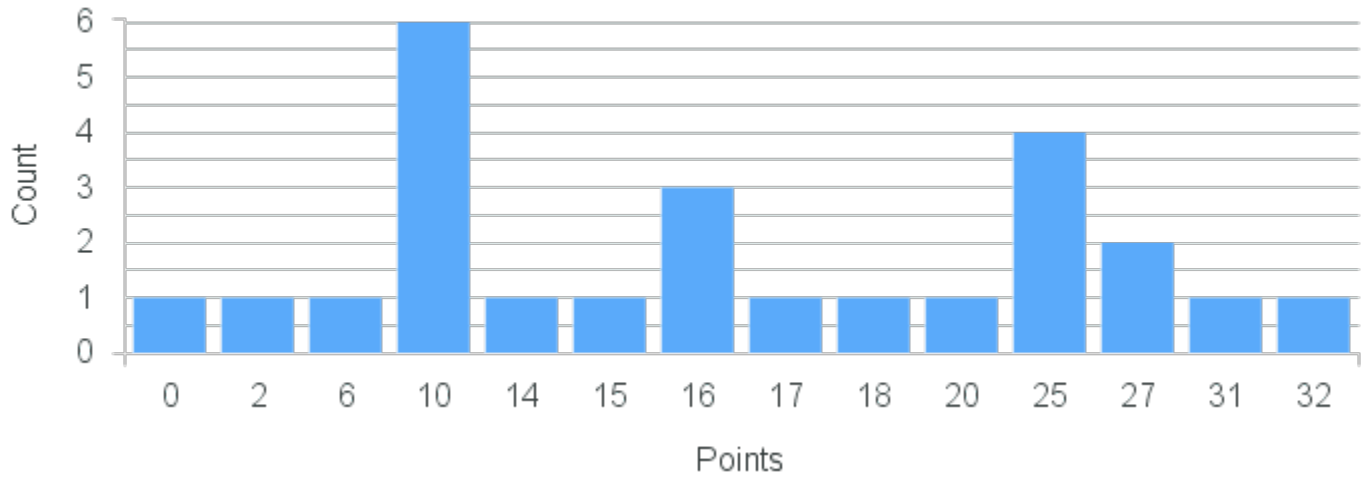

Course Point Distribution for Spring 2020

CRN: 20404

Course ID: FM202 Cross List:
6611

Limit: 16

Screenwriting

Demand: 25

Waitlisted: 9

Department: Film and New Media
Studies

Min Points: 14

Term	Block(s)	CRN	Course ID	See Also	Course Limit	Course Demand	Count	Points
Spring 2020	6	20404	FM202 6611		16	25	1	32
Spring 2020	6	20404	FM202 6611		16	25	1	31
Spring 2020	6	20404	FM202 6611		16	25	2	27
Spring 2020	6	20404	FM202 6611		16	25	4	25
Spring 2020	6	20404	FM202 6611		16	25	1	20
Spring 2020	6	20404	FM202 6611		16	25	1	18
Spring 2020	6	20404	FM202 6611		16	25	1	17
Spring 2020	6	20404	FM202 6611		16	25	3	16
Spring 2020	6	20404	FM202 6611		16	25	1	15
Spring 2020	6	20404	FM202 6611		16	25	1	14
Spring 2020	6	20404	FM202 6611		16	25	6	10
Spring 2020	6	20404	FM202 6611		16	25	1	6
Spring 2020	6	20404	FM202 6611		16	25	1	2