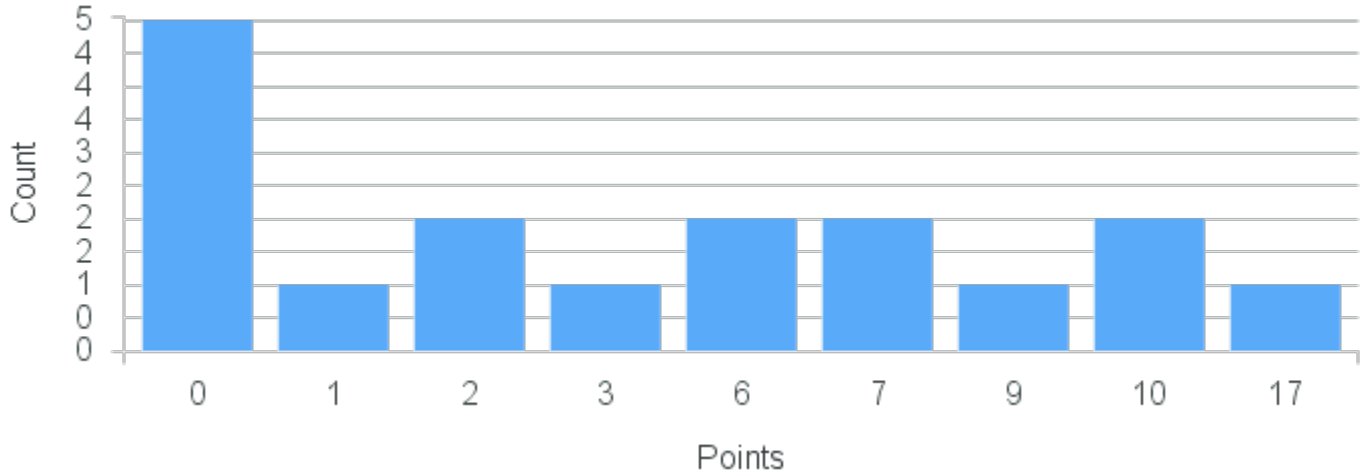

Course Point Distribution for Spring 2020

CRN: 20199

Course ID: ED250 Cross List:
8811

Limit: 25

Topics in Education: What is College For? Higher Education in the United States

Demand: 17

Waitlisted: 0

Department: Education