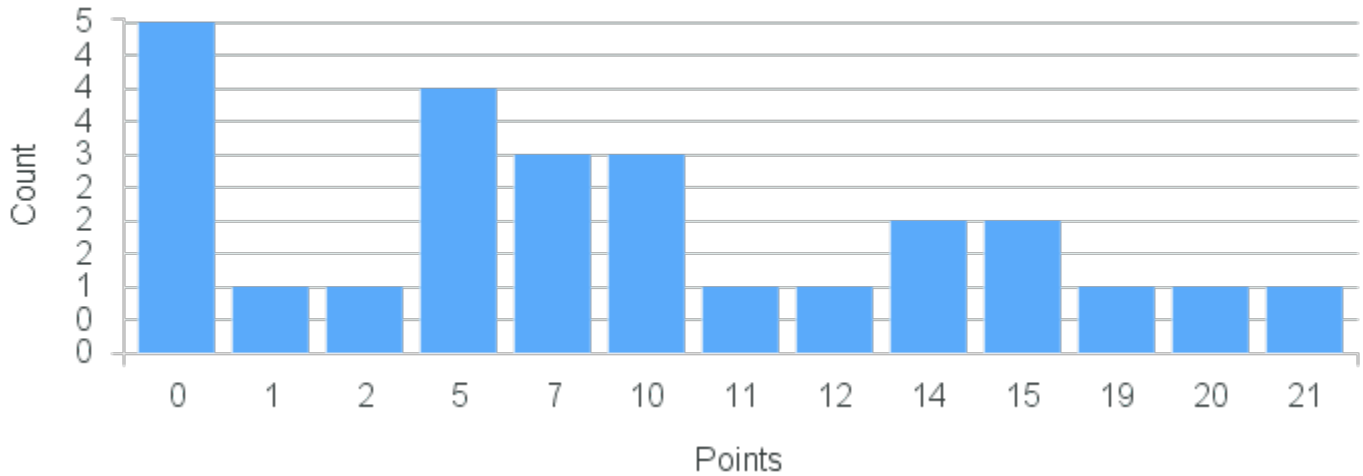

Course Point Distribution for Spring 2020

CRN: 20897

Course ID: SO101 Cross List: FG206 5521,RM200 5521
5511

Limit: 25

Inequality in the U.S.

Demand: 26

Waitlisted: 1

Department: Sociology

Min Points: 0

Term	Block(s)	CRN	Course ID	See Also	Course Limit	Course Demand	Count	Points
Spring 2020	5	20897	SO101 5511	FG206 5521,RM200 5521	25	26	1	21
Spring 2020	5	20897	SO101 5511	FG206 5521,RM200 5521	25	26	1	20
Spring 2020	5	20897	SO101 5511	FG206 5521,RM200 5521	25	26	1	19
Spring 2020	5	20897	SO101 5511	FG206 5521,RM200 5521	25	26	2	15
Spring 2020	5	20897	SO101 5511	FG206 5521,RM200 5521	25	26	2	14
Spring 2020	5	20897	SO101 5511	FG206 5521,RM200 5521	25	26	1	12
Spring 2020	5	20897	SO101 5511	FG206 5521,RM200 5521	25	26	1	11
Spring 2020	5	20897	SO101 5511	FG206 5521,RM200 5521	25	26	3	10
Spring 2020	5	20897	SO101 5511	FG206 5521,RM200 5521	25	26	3	7
Spring 2020	5	20897	SO101 5511	FG206 5521,RM200 5521	25	26	4	5
Spring 2020	5	20897	SO101 5511	FG206 5521,RM200 5521	25	26	1	2
Spring 2020	5	20897	SO101 5511	FG206 5521,RM200 5521	25	26	1	1
Spring 2020	5	20897	SO101 5511	FG206 5521,RM200 5521	25	26	5	0