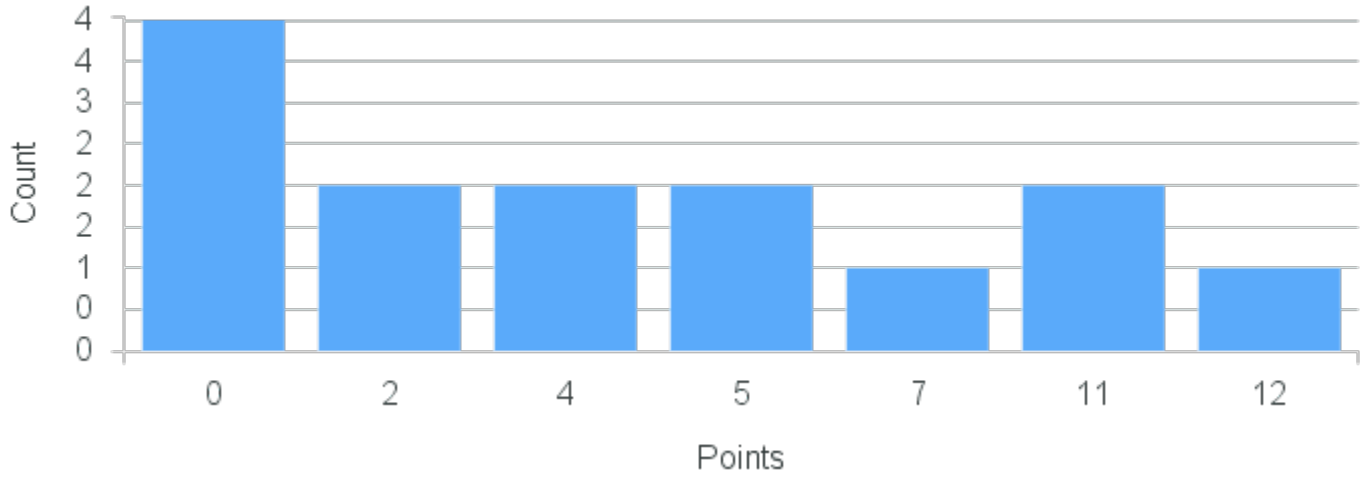

CRN: 20401

Course ID: FM201 Cross List:
6611

Limit: 25

Media Theory and Cultural Studies

Demand: 14

Waitlisted: 0

Department: Film and New Media
Studies

Term	Block(s)	CRN	Course ID	See Also	Course Limit	Course Demand	Count	Points
Spring 2020	6	20401	FM201 6611		25	14	1	12
Spring 2020	6	20401	FM201 6611		25	14	2	11
Spring 2020	6	20401	FM201 6611		25	14	1	7
Spring 2020	6	20401	FM201 6611		25	14	2	5
Spring 2020	6	20401	FM201 6611		25	14	2	4
Spring 2020	6	20401	FM201 6611		25	14	2	2
Spring 2020	6	20401	FM201 6611		25	14	4	0