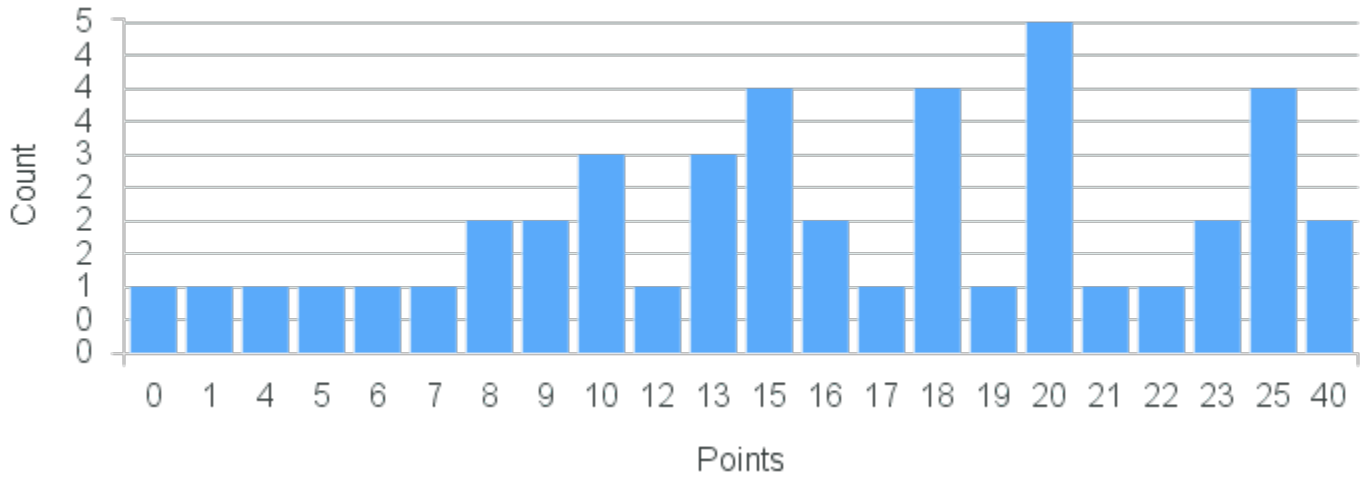

Course Point Distribution for Spring 2020

CRN: 20121

Course ID: SP101 Cross List:
5611

Limit: 25

Elementary Spanish

Demand: 44

Waitlisted: 19

Department: Spanish &
Portuguese

Min Points: 15

Term	Block(s)	CRN	Course ID	See Also	Course Limit	Course Demand	Count	Points
Spring 2020	5-6	20121	SP101 5611		25	44	2	40
Spring 2020	5-6	20121	SP101 5611		25	44	4	25
Spring 2020	5-6	20121	SP101 5611		25	44	2	23
Spring 2020	5-6	20121	SP101 5611		25	44	1	22
Spring 2020	5-6	20121	SP101 5611		25	44	1	21
Spring 2020	5-6	20121	SP101 5611		25	44	5	20
Spring 2020	5-6	20121	SP101 5611		25	44	1	19
Spring 2020	5-6	20121	SP101 5611		25	44	4	18
Spring 2020	5-6	20121	SP101 5611		25	44	1	17
Spring 2020	5-6	20121	SP101 5611		25	44	2	16
Spring 2020	5-6	20121	SP101 5611		25	44	4	15
Spring 2020	5-6	20121	SP101 5611		25	44	3	13
Spring 2020	5-6	20121	SP101 5611		25	44	1	12