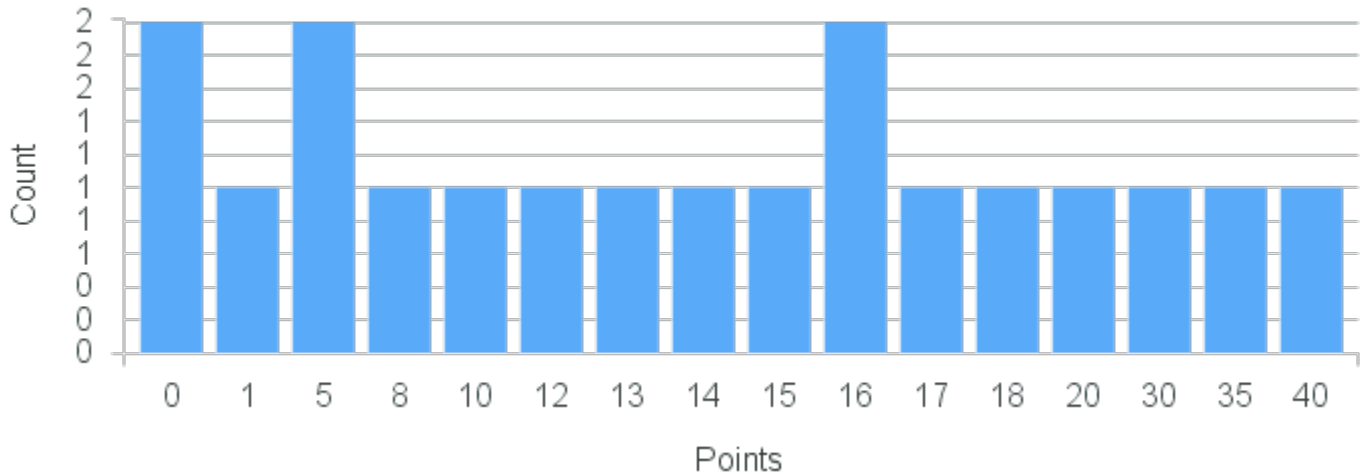

Course Point Distribution for Spring 2020

CRN: 20798

Course ID: MU398 Cross List:
6611

Limit: 15

Advanced Topics in Music: Advanced Digital Music Production

Demand: 19

Waitlisted: 4

Department: Music

Min Points: 5

Term	Block(s)	CRN	Course ID	See Also	Course Limit	Course Demand	Count	Points
Spring 2020	6	20798	MU398 6611		15	19	1	40
Spring 2020	6	20798	MU398 6611		15	19	1	35
Spring 2020	6	20798	MU398 6611		15	19	1	30
Spring 2020	6	20798	MU398 6611		15	19	1	20
Spring 2020	6	20798	MU398 6611		15	19	1	18
Spring 2020	6	20798	MU398 6611		15	19	1	17
Spring 2020	6	20798	MU398 6611		15	19	2	16
Spring 2020	6	20798	MU398 6611		15	19	1	15
Spring 2020	6	20798	MU398 6611		15	19	1	14
Spring 2020	6	20798	MU398 6611		15	19	1	13
Spring 2020	6	20798	MU398 6611		15	19	1	12
Spring 2020	6	20798	MU398 6611		15	19	1	10
Spring 2020	6	20798	MU398 6611		15	19	1	8
Spring 2020	6	20798	MU398 6611		15	19	2	5