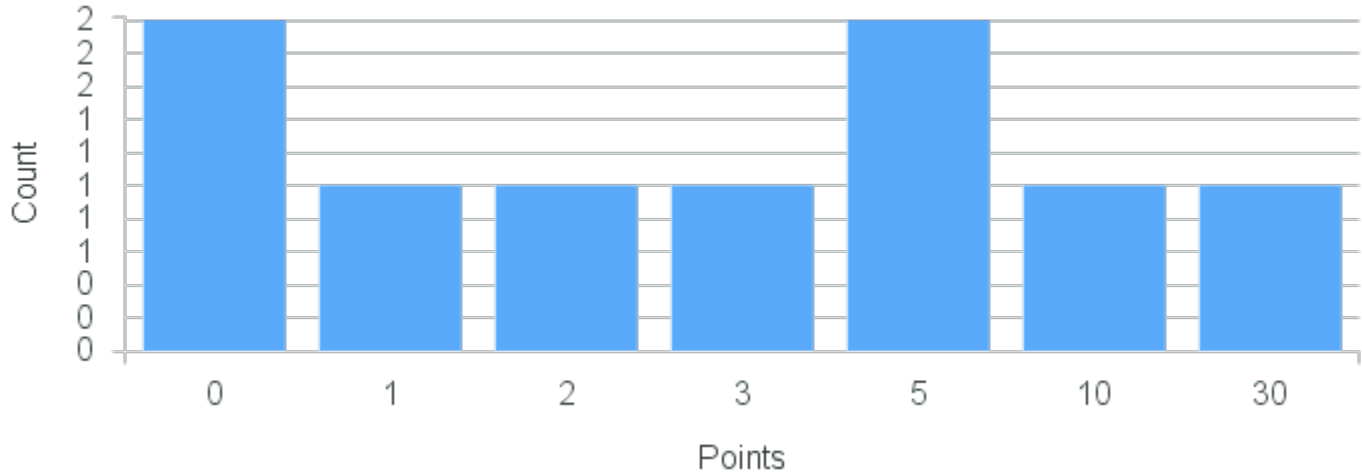

Course Point Distribution for Spring 2020

CRN: 20931

Course ID: AH255 Cross List: PA255 6611
6611

Limit: 25

The Art of Japan

Demand: 9

Waitlisted: 0

Department: Art

Term	Block(s)	CRN	Course ID	See Also	Course Limit	Course Demand	Count	Points
Spring 2020	6	20931	AH255 6611	PA255 6611	25	9	1	30
Spring 2020	6	20931	AH255 6611	PA255 6611	25	9	1	10
Spring 2020	6	20931	AH255 6611	PA255 6611	25	9	2	5
Spring 2020	6	20931	AH255 6611	PA255 6611	25	9	1	3
Spring 2020	6	20931	AH255 6611	PA255 6611	25	9	1	2
Spring 2020	6	20931	AH255 6611	PA255 6611	25	9	1	1
Spring 2020	6	20931	AH255 6611	PA255 6611	25	9	2	0