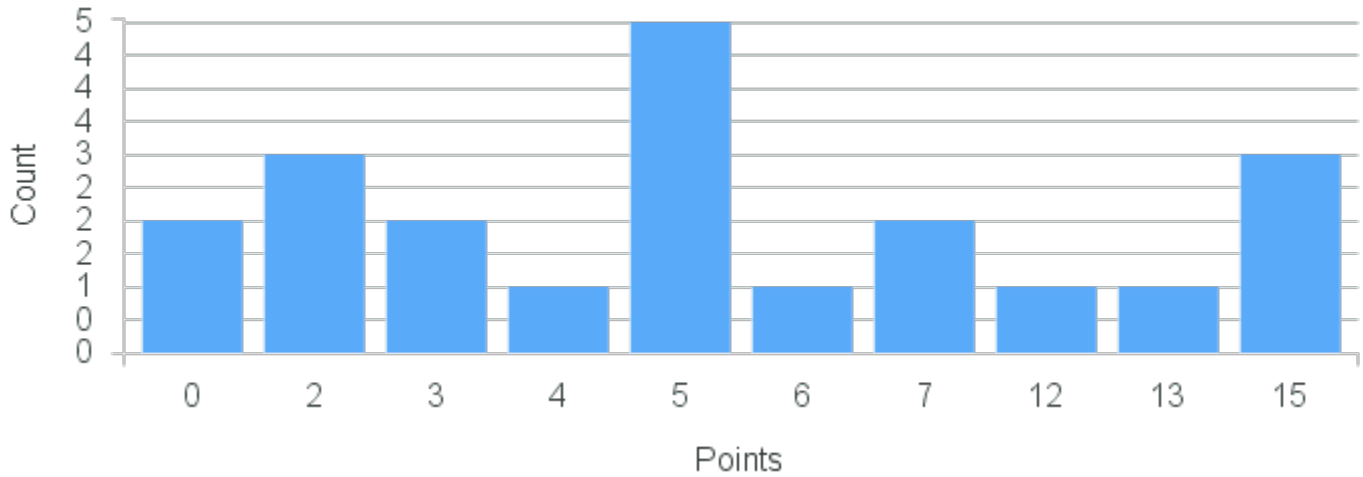

Course Point Distribution for Spring 2020

CRN: 20114

Course ID: SP201 Cross List:
6711

Limit: 25

Intermediate Spanish

Demand: 21

Waitlisted: 0

Department: Spanish &
Portuguese

Term	Block(s)	CRN	Course ID	See Also	Course Limit	Course Demand	Count	Points
Spring 2020	6-7	20114	SP201 6711		25	21	3	15
Spring 2020	6-7	20114	SP201 6711		25	21	1	13
Spring 2020	6-7	20114	SP201 6711		25	21	1	12
Spring 2020	6-7	20114	SP201 6711		25	21	2	7
Spring 2020	6-7	20114	SP201 6711		25	21	1	6
Spring 2020	6-7	20114	SP201 6711		25	21	5	5
Spring 2020	6-7	20114	SP201 6711		25	21	1	4
Spring 2020	6-7	20114	SP201 6711		25	21	2	3
Spring 2020	6-7	20114	SP201 6711		25	21	3	2
Spring 2020	6-7	20114	SP201 6711		25	21	2	0