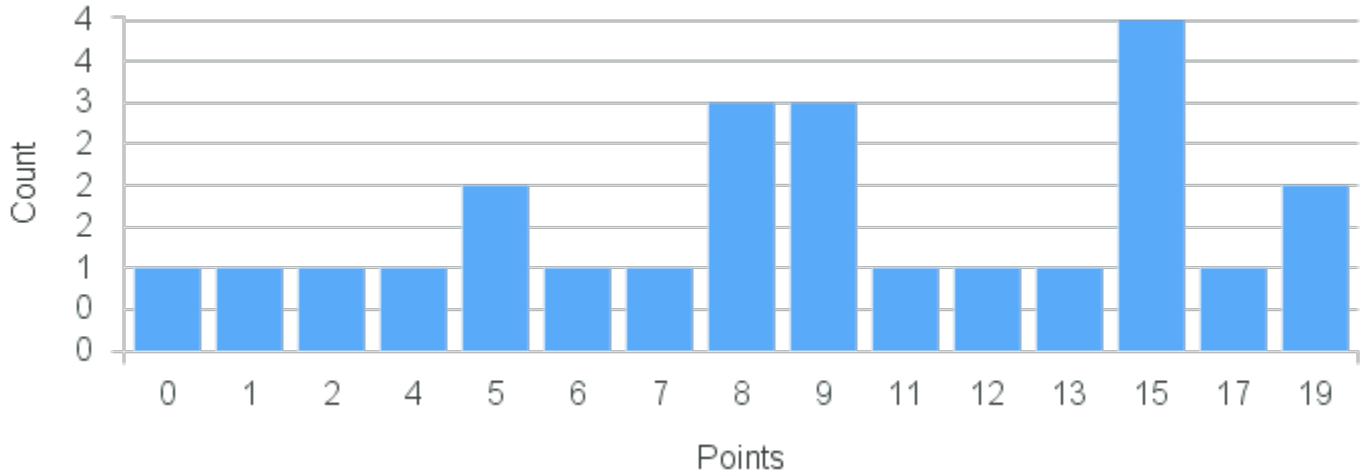

Course Point Distribution for Spring 2020

CRN: 20260

Course ID: EV271 Cross List:
5511

Limit: 25

Environmental Law and Policy

Demand: 24

Waitlisted: 0

Department: Environmental
Science