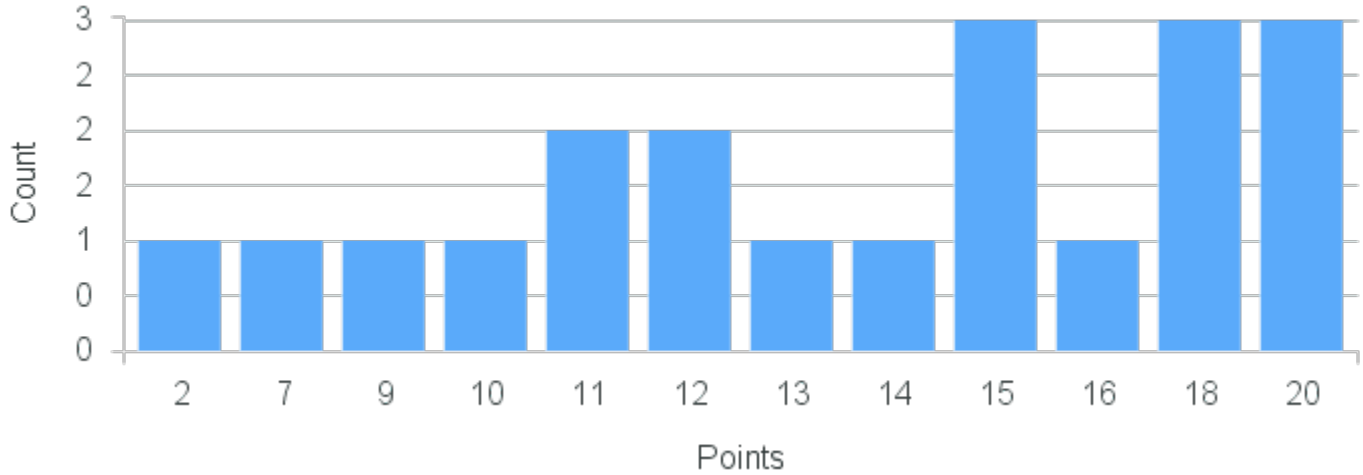

Course Point Distribution for Spring 2020

CRN: 20823

Course ID: MA126 Cross List:
6611

Limit: 25

Calculus 1

Demand: 20

Waitlisted: 0

Department: Mathematics &
Computer Science