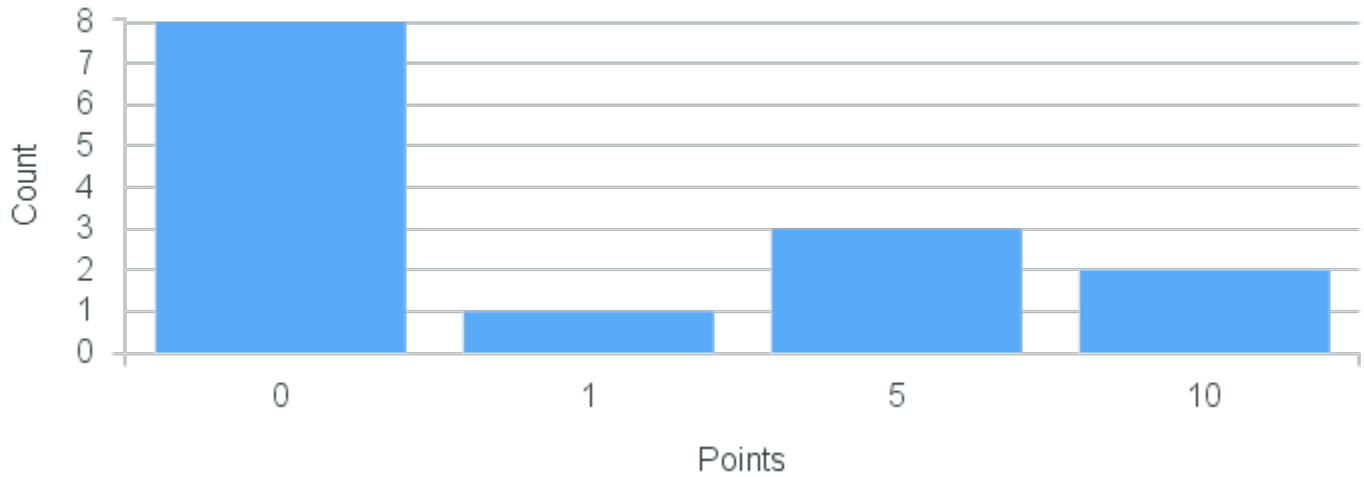

Course Point Distribution for Spring 2020

CRN: 20099

Course ID: SP326 Cross List:
8811

Limit: 25

Contemporary Hispanic American Literatures and Cultures

Demand: 14

Waitlisted: 0

Department: Romance
Languages