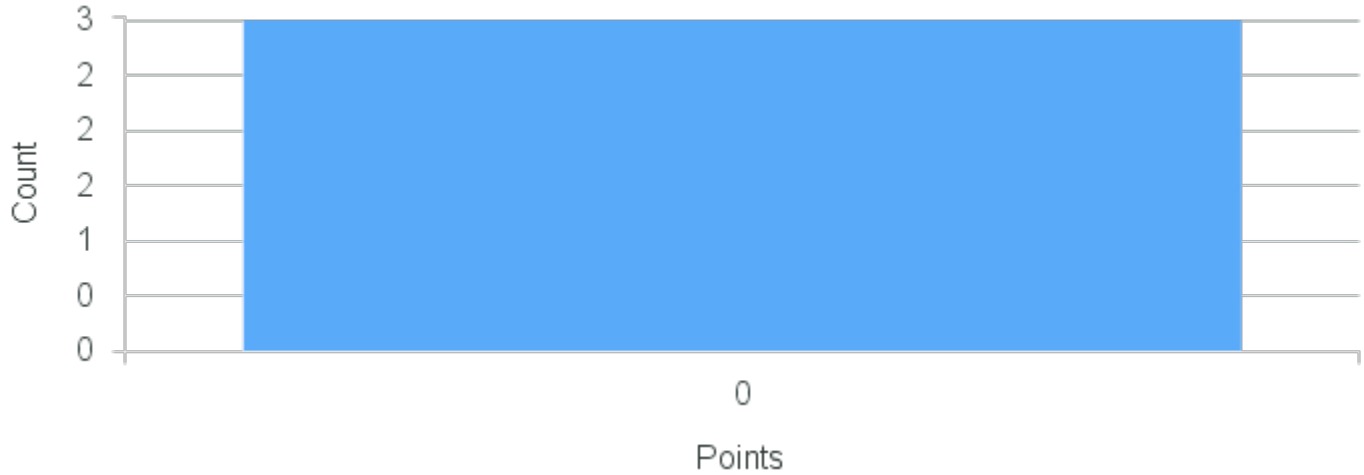

Course Point Distribution for Spring 2020

CRN: 20541

Course ID: DS218 Cross List: RM219 5612
5612

Limit: 25

West African Dance and Drumming

Demand: 3

Waitlisted: 0

Department: Theatre and Dance