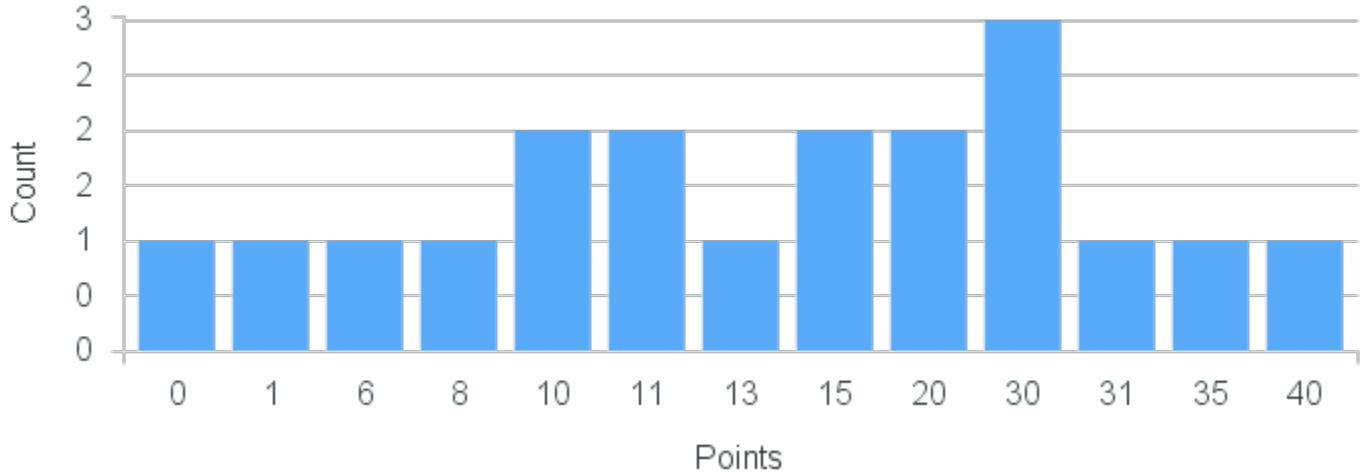

Course Point Distribution for Spring 2020

CRN: 20235

Course ID: PY100 Cross List:
8811

Limit: 25

Introduction to Psychology: Bases of Behavior

Demand: 19

Waitlisted: 0

Department: Psychology