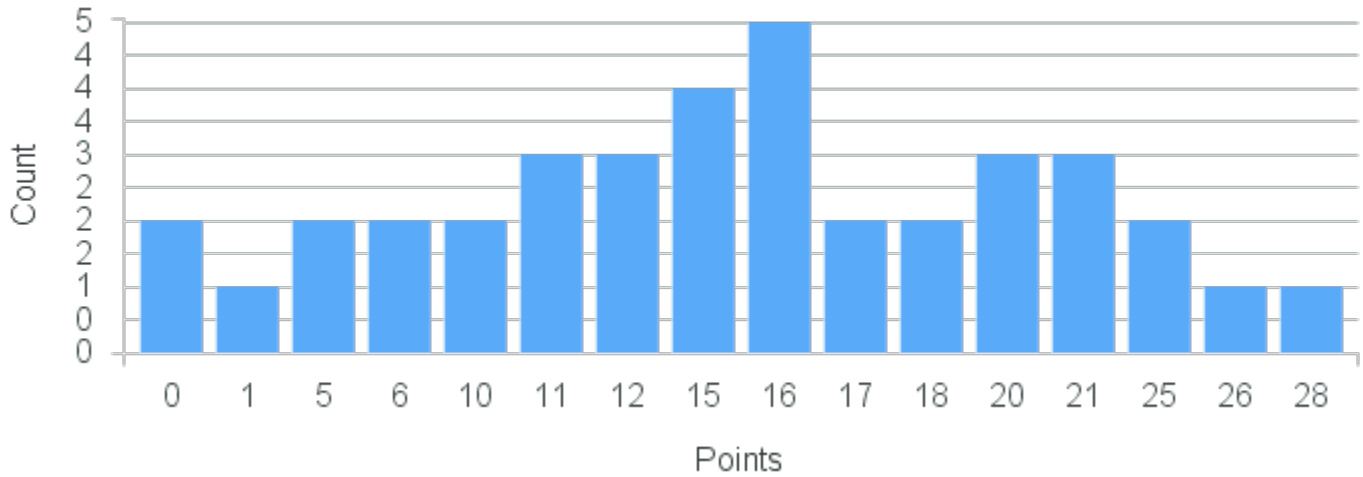

Course Point Distribution for Spring 2020

CRN: 20816

Course ID: MA117 Cross List:
5511

Limit: 25

Probability & Statistics

Demand: 38

Waitlisted: 13

Department: Mathematics &
Computer Science

Min Points: 12

Term	Block(s)	CRN	Course ID	See Also	Course Limit	Course Demand	Count	Points
Spring 2020	5	20816	MA117 5511		25	38	1	28
Spring 2020	5	20816	MA117 5511		25	38	1	26
Spring 2020	5	20816	MA117 5511		25	38	2	25
Spring 2020	5	20816	MA117 5511		25	38	3	21
Spring 2020	5	20816	MA117 5511		25	38	3	20
Spring 2020	5	20816	MA117 5511		25	38	2	18
Spring 2020	5	20816	MA117 5511		25	38	2	17
Spring 2020	5	20816	MA117 5511		25	38	5	16
Spring 2020	5	20816	MA117 5511		25	38	4	15
Spring 2020	5	20816	MA117 5511		25	38	3	12
Spring 2020	5	20816	MA117 5511		25	38	3	11
Spring 2020	5	20816	MA117 5511		25	38	2	10
Spring 2020	5	20816	MA117 5511		25	38	2	6