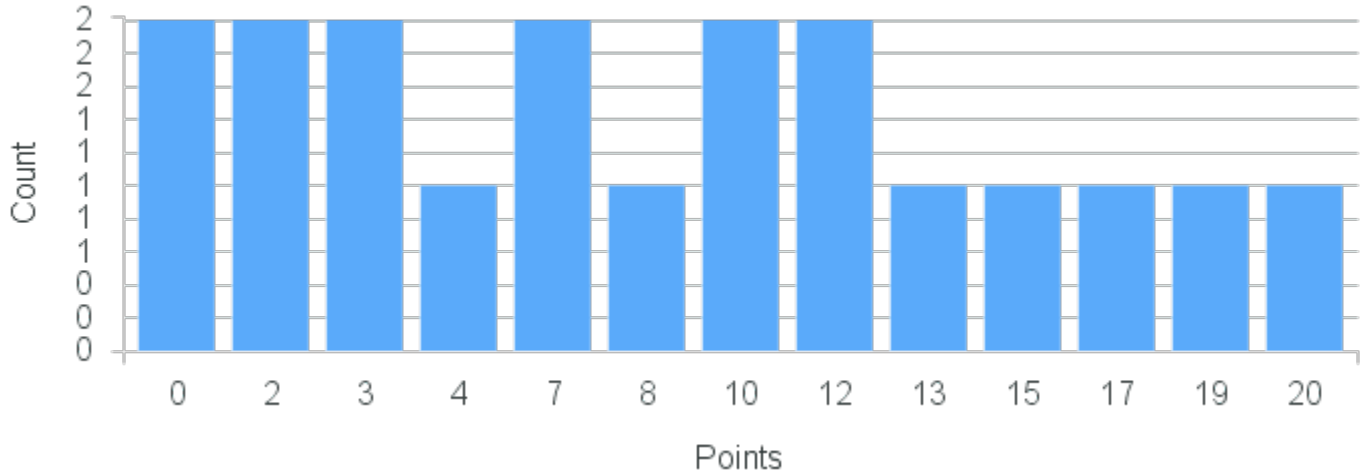

Course Point Distribution for Spring 2020

CRN: 21316

Course ID: FG218 Cross List: RM200 6641
6631

Limit: 25

The Discourse of the Veil

Demand: 19

Waitlisted: 0

Department: Feminist & Gender
Studies

Term	Block(s)	CRN	Course ID	See Also	Course Limit	Course Demand	Count	Points
Spring 2020	6	21316	FG218 6631	RM200 6641	25	19	1	20
Spring 2020	6	21316	FG218 6631	RM200 6641	25	19	1	19
Spring 2020	6	21316	FG218 6631	RM200 6641	25	19	1	17
Spring 2020	6	21316	FG218 6631	RM200 6641	25	19	1	15
Spring 2020	6	21316	FG218 6631	RM200 6641	25	19	1	13
Spring 2020	6	21316	FG218 6631	RM200 6641	25	19	2	12
Spring 2020	6	21316	FG218 6631	RM200 6641	25	19	2	10
Spring 2020	6	21316	FG218 6631	RM200 6641	25	19	1	8
Spring 2020	6	21316	FG218 6631	RM200 6641	25	19	2	7
Spring 2020	6	21316	FG218 6631	RM200 6641	25	19	1	4
Spring 2020	6	21316	FG218 6631	RM200 6641	25	19	2	3
Spring 2020	6	21316	FG218 6631	RM200 6641	25	19	2	2
Spring 2020	6	21316	FG218 6631	RM200 6641	25	19	2	0