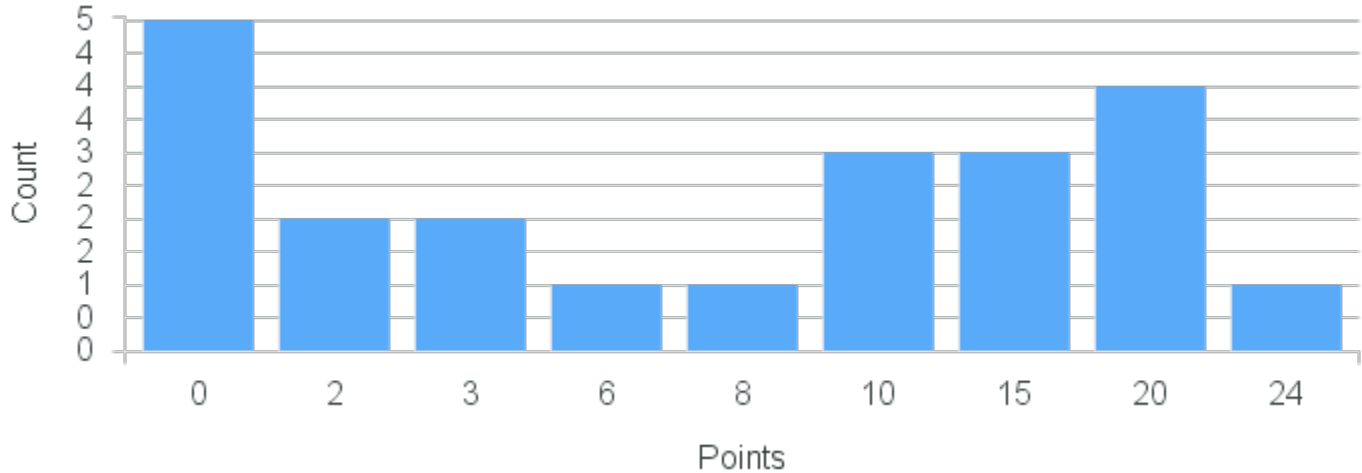

Course Point Distribution for Spring 2020

CRN: 20313

Course ID: EN251 Cross List:
8811

Limit: 25

Literature by Native American Writers

Demand: 22

Waitlisted: 0

Department: English

Term	Block(s)	CRN	Course ID	See Also	Course Limit	Course Demand	Count	Points
Spring 2020	8	20313	EN251 8811		25	22	1	24
Spring 2020	8	20313	EN251 8811		25	22	4	20
Spring 2020	8	20313	EN251 8811		25	22	3	15
Spring 2020	8	20313	EN251 8811		25	22	3	10
Spring 2020	8	20313	EN251 8811		25	22	1	8
Spring 2020	8	20313	EN251 8811		25	22	1	6
Spring 2020	8	20313	EN251 8811		25	22	2	3
Spring 2020	8	20313	EN251 8811		25	22	2	2
Spring 2020	8	20313	EN251 8811		25	22	5	0