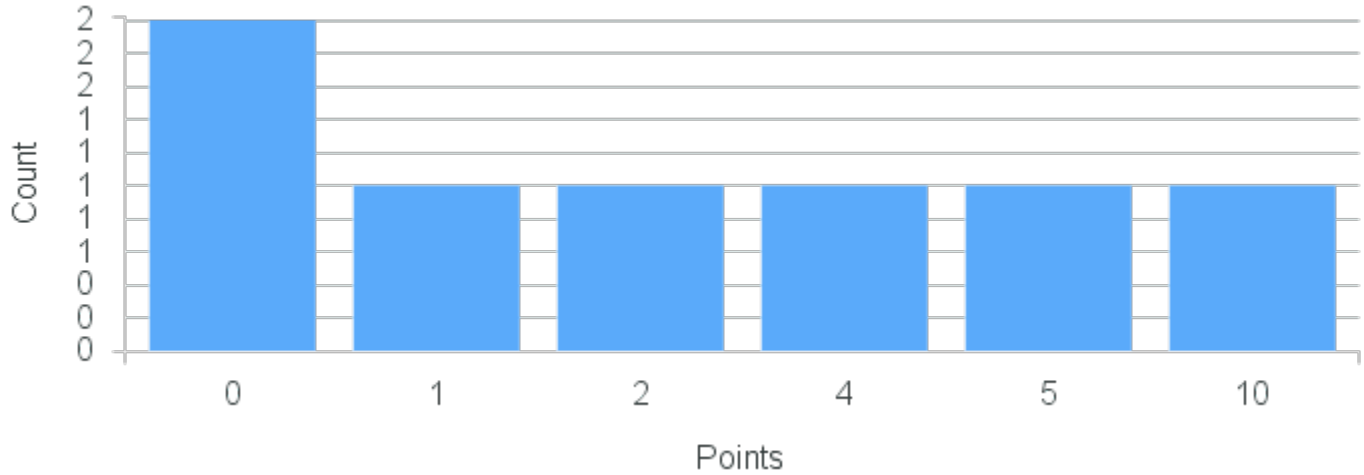

Course Point Distribution for Spring 2020

CRN: 20372

Course ID: RE140 Cross List: PA199 5511
5511

Limit: 25

Islam

Demand: 7

Waitlisted: 0

Department: Religion