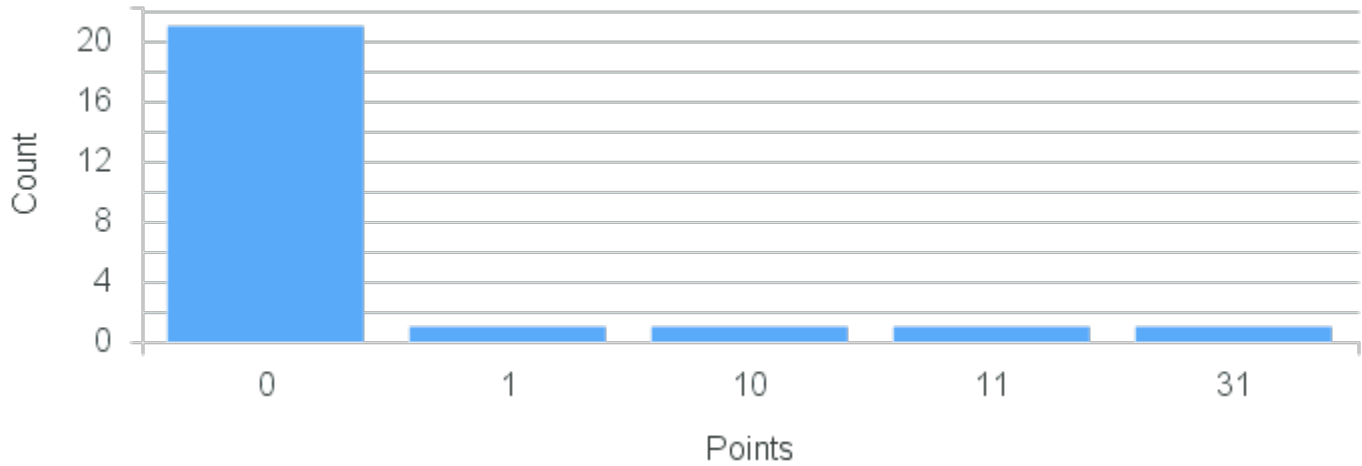

Course Point Distribution for Spring 2020

CRN: 20224

Course ID: BE100 Cross List:
6611

Limit: 16

Studies in Organismal Biology and Ecology: One with the Yeti: Exploring Colorado's Snow Ecology

Demand: 25

Waitlisted: 9

Department: Organismal Biology
& Ecology

Min Points: 0

Term	Block(s)	CRN	Course ID	See Also	Course Limit	Course Demand	Count	Points
Spring 2020	6	20224	BE100 6611		16	25	1	31
Spring 2020	6	20224	BE100 6611		16	25	1	11
Spring 2020	6	20224	BE100 6611		16	25	1	10
Spring 2020	6	20224	BE100 6611		16	25	1	1
Spring 2020	6	20224	BE100 6611		16	25	21	0