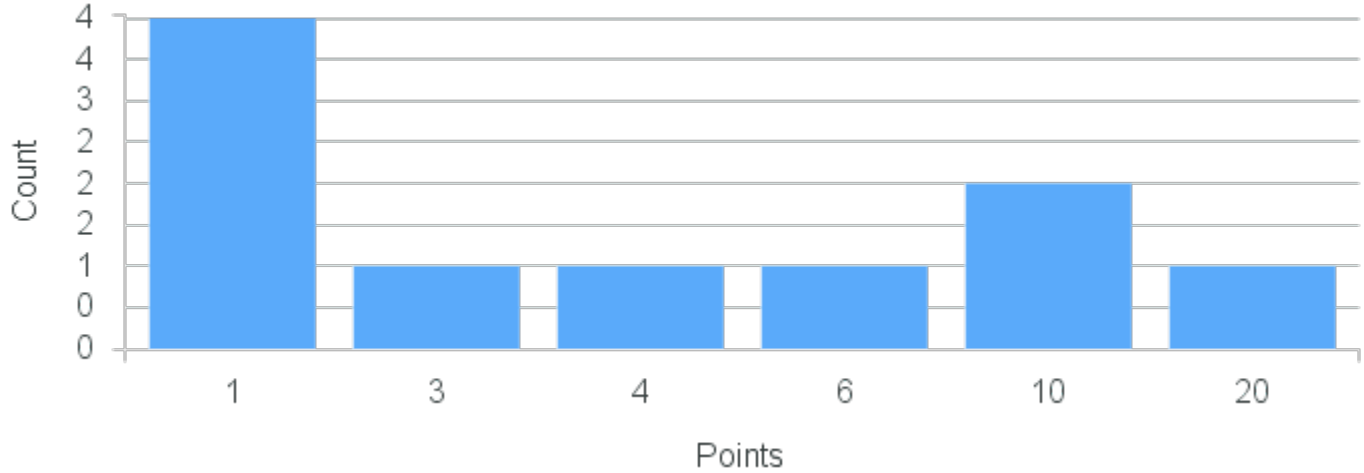

Course Point Distribution for Spring 2020

CRN: 21020

Course ID: HY206 Cross List:
5511

Limit: 25

US History since 1860

Demand: 10

Waitlisted: 0

Department: History

Term	Block(s)	CRN	Course ID	See Also	Course Limit	Course Demand	Count	Points
Spring 2020	5	21020	HY206 5511		25	10	1	20
Spring 2020	5	21020	HY206 5511		25	10	2	10
Spring 2020	5	21020	HY206 5511		25	10	1	6
Spring 2020	5	21020	HY206 5511		25	10	1	4
Spring 2020	5	21020	HY206 5511		25	10	1	3
Spring 2020	5	21020	HY206 5511		25	10	4	1