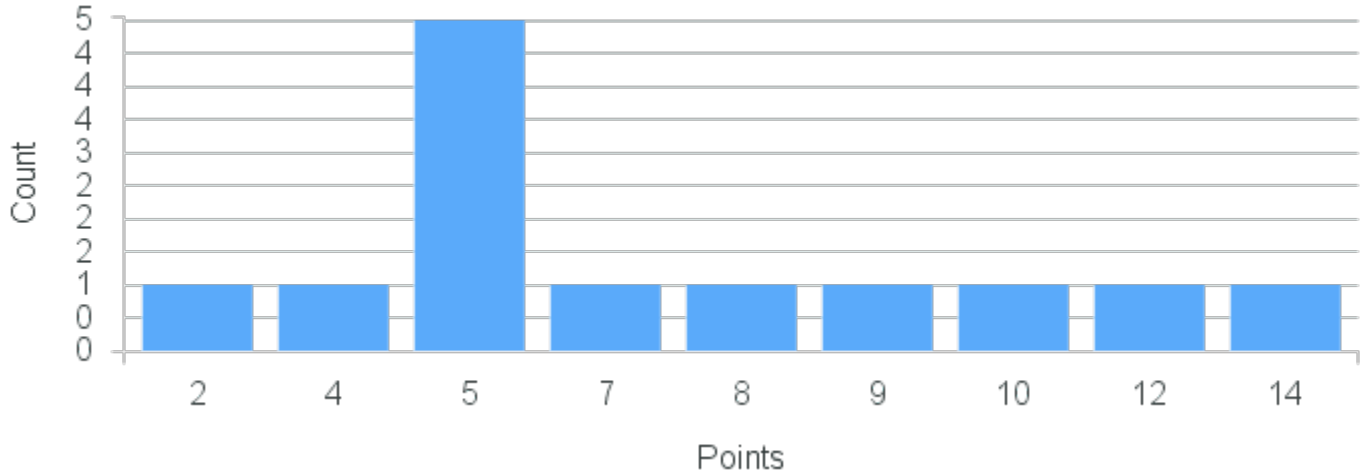

Course Point Distribution for Spring 2020

CRN: 20619

Course ID: TH107 Cross List:
8811

Limit: 25

Art, Spectacle, and Society

Demand: 13

Waitlisted: 0

Department: Theatre and Dance