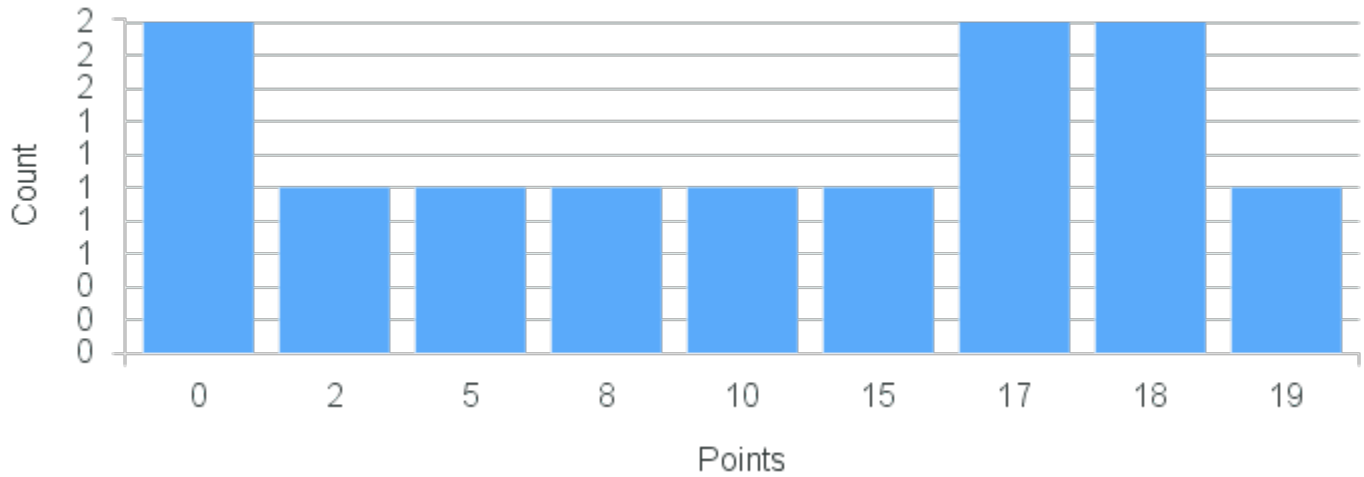

Course Point Distribution for Spring 2020

CRN: 20509

Course ID: EC403 Cross List:
5511

Limit: 25

Econometric Theory

Demand: 12

Waitlisted: 0

Department: Economics &
Business

Term	Block(s)	CRN	Course ID	See Also	Course Limit	Course Demand	Count	Points
Spring 2020	5	20509	EC403 5511		25	12	1	19
Spring 2020	5	20509	EC403 5511		25	12	2	18
Spring 2020	5	20509	EC403 5511		25	12	2	17
Spring 2020	5	20509	EC403 5511		25	12	1	15
Spring 2020	5	20509	EC403 5511		25	12	1	10
Spring 2020	5	20509	EC403 5511		25	12	1	8
Spring 2020	5	20509	EC403 5511		25	12	1	5
Spring 2020	5	20509	EC403 5511		25	12	1	2
Spring 2020	5	20509	EC403 5511		25	12	2	0