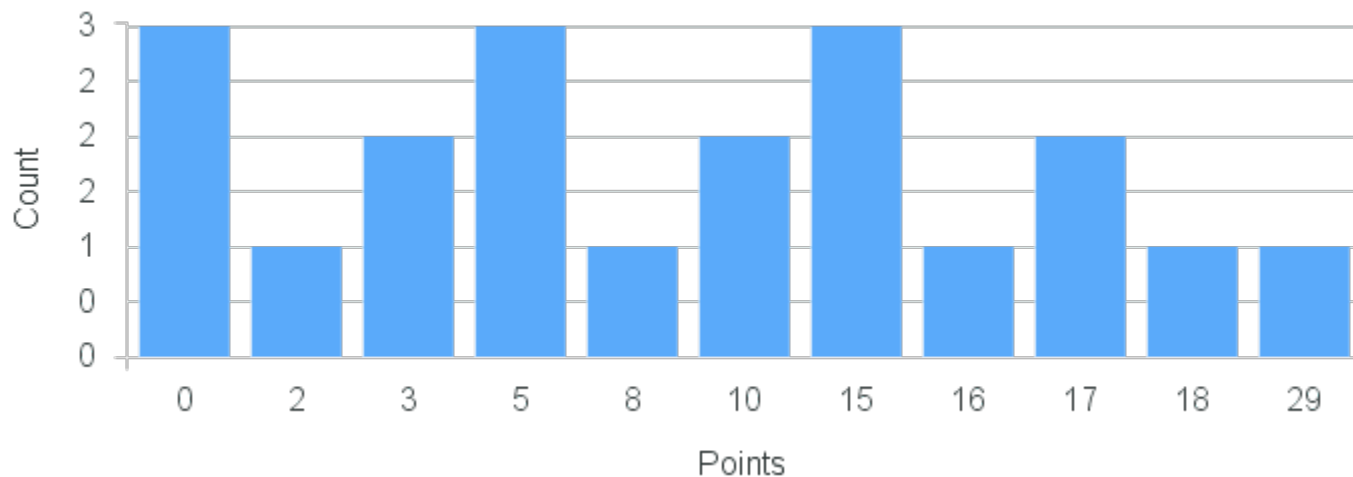

Course Point Distribution for Spring 2020

CRN: 20862

Course ID: PC151 Cross List: HK151 5511
5511

Limit: 32

Biophysics: Physics and Living Things

Demand: 20

Waitlisted: 0

Department: Physics