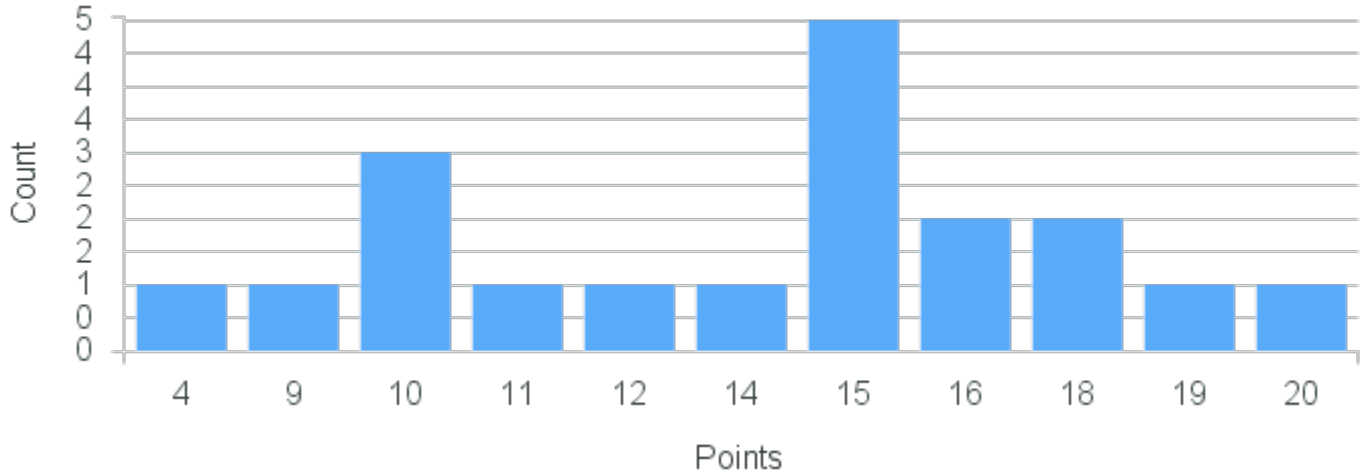

Course Point Distribution for Spring 2020

CRN: 20981

Course ID: CP222 Cross List:
7711

Limit: 25

Computer Science II

Demand: 19

Waitlisted: 0

Department: Mathematics &
Computer Science