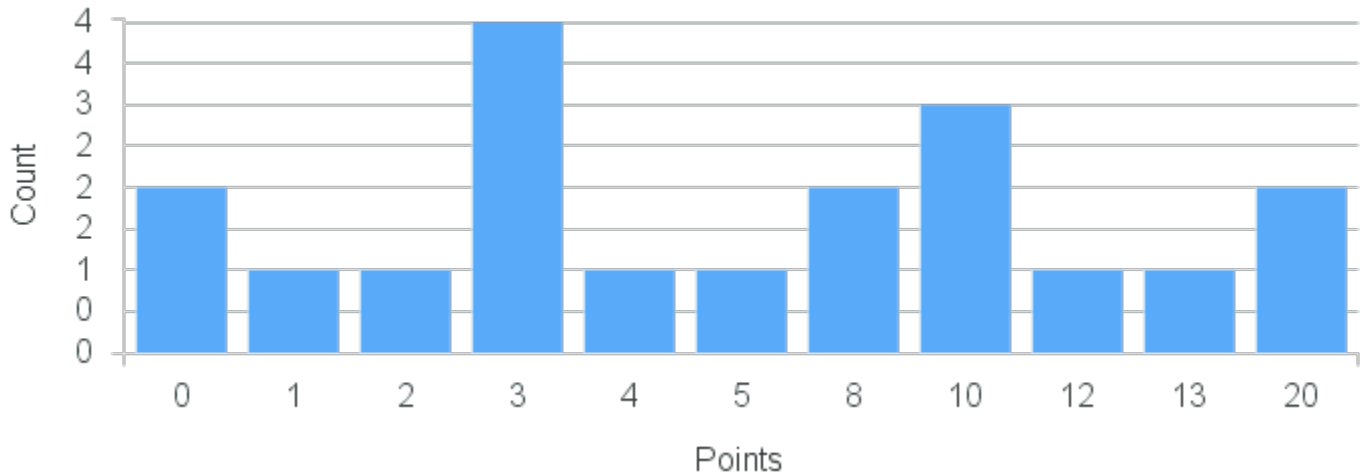

Course Point Distribution for Spring 2020

CRN: 20200

Course ID: ED250 Cross List: PH249 7711
7711

Limit: 12

Topics in Education: The Philosophy of Education

Demand: 19

Waitlisted: 7

Department: Education

Min Points: 3

Term	Block(s)	CRN	Course ID	See Also	Course Limit	Course Demand	Count	Points
Spring 2020	7	20200	ED250 7711	PH249 7711	12	19	2	20
Spring 2020	7	20200	ED250 7711	PH249 7711	12	19	1	13
Spring 2020	7	20200	ED250 7711	PH249 7711	12	19	1	12
Spring 2020	7	20200	ED250 7711	PH249 7711	12	19	3	10
Spring 2020	7	20200	ED250 7711	PH249 7711	12	19	2	8
Spring 2020	7	20200	ED250 7711	PH249 7711	12	19	1	5
Spring 2020	7	20200	ED250 7711	PH249 7711	12	19	1	4
Spring 2020	7	20200	ED250 7711	PH249 7711	12	19	4	3
Spring 2020	7	20200	ED250 7711	PH249 7711	12	19	1	2
Spring 2020	7	20200	ED250 7711	PH249 7711	12	19	1	1
Spring 2020	7	20200	ED250 7711	PH249 7711	12	19	2	0