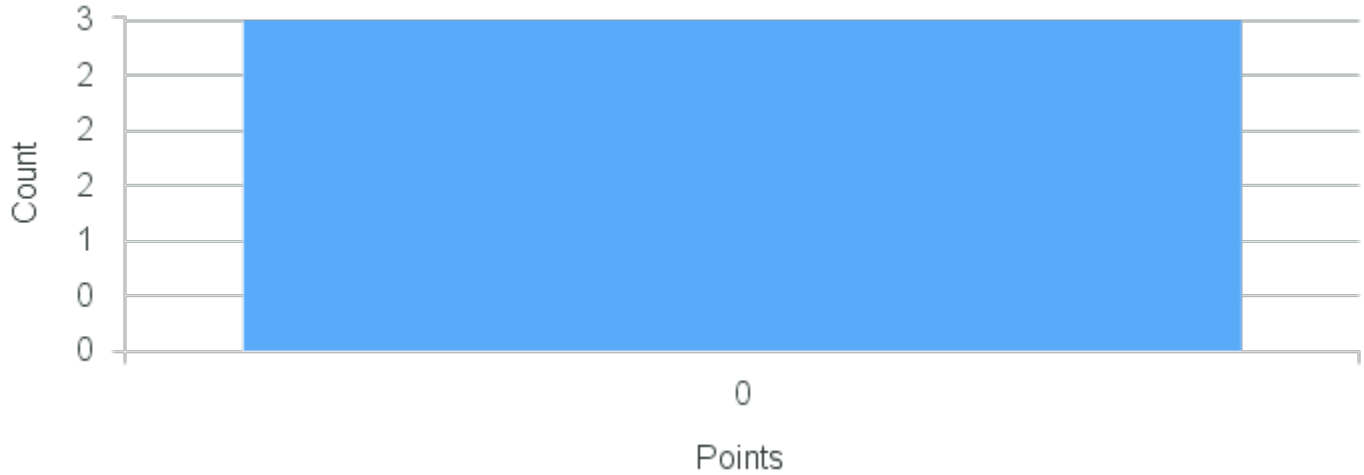

Course Point Distribution for Spring 2020

CRN: 20890

Course ID: PS419.2
Cross List: PS408.2 5813
5813

Limit: 25

Seminar in Political Philosophy:

Demand: 2

Waitlisted: 0

Department: Political Science

Term	Block(s)	CRN	Course ID	See Also	Course Limit	Course Demand	Count	Points
Spring 2020	5-8	20890	PS419.2 5813	PS408.2 5813	25	2	3	0