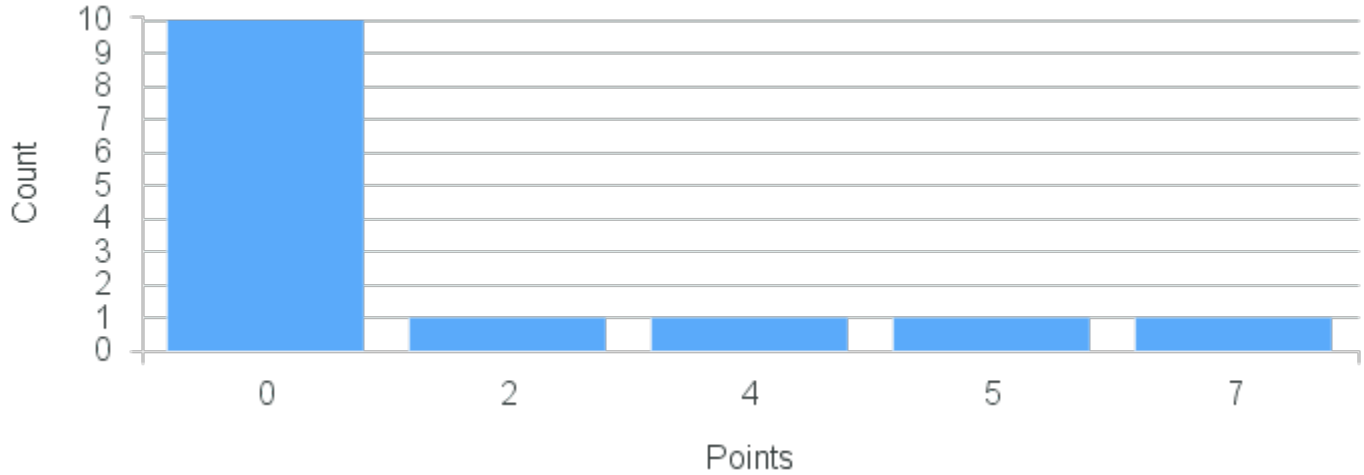

Course ID: GY370 Cross List:
8811

Limit: 25

Advanced Studies in Geology: Geofluids

Demand: 14

Waitlisted: 0

Department: Geology

Term	Block(s)	CRN	Course ID	See Also	Course Limit	Course Demand	Count	Points
Spring 2020	8	20325	GY370 8811		25	14	1	7
Spring 2020	8	20325	GY370 8811		25	14	1	5
Spring 2020	8	20325	GY370 8811		25	14	1	4
Spring 2020	8	20325	GY370 8811		25	14	1	2
Spring 2020	8	20325	GY370 8811		25	14	10	0