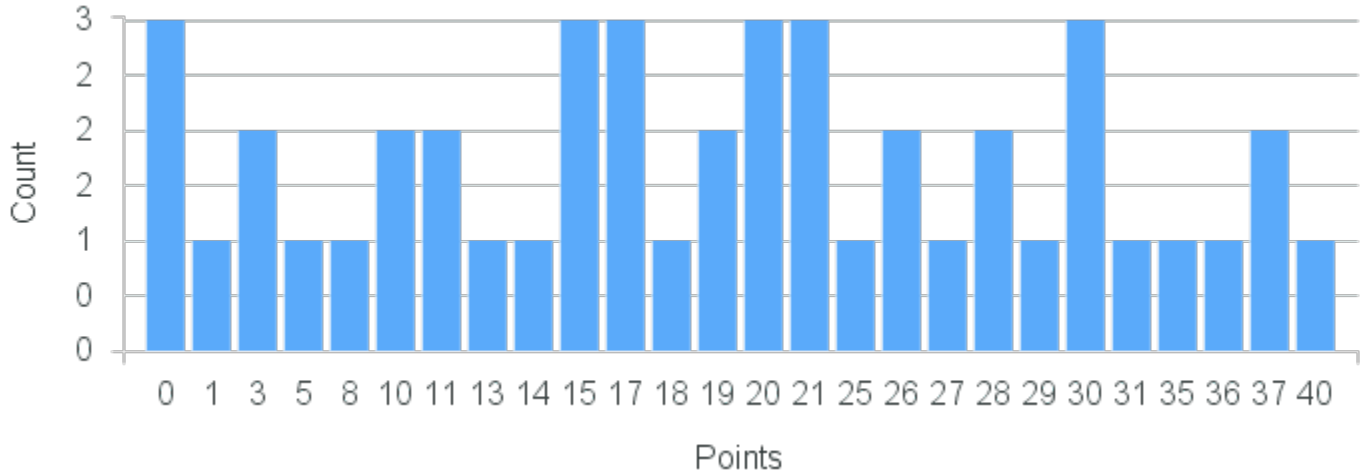

Course Point Distribution for Spring 2020

CRN: 20399

Course ID: FM102 Cross List:
5511

Limit: 18

Basic Filmmaking

Demand: 45

Department: Film and New Media
Studies

Waitlisted: 27

Min Points: 21

Term	Block(s)	CRN	Course ID	See Also	Course Limit	Course Demand	Count	Points
Spring 2020	5	20399	FM102 5511		18	45	1	40
Spring 2020	5	20399	FM102 5511		18	45	2	37
Spring 2020	5	20399	FM102 5511		18	45	1	36
Spring 2020	5	20399	FM102 5511		18	45	1	35
Spring 2020	5	20399	FM102 5511		18	45	1	31
Spring 2020	5	20399	FM102 5511		18	45	3	30
Spring 2020	5	20399	FM102 5511		18	45	1	29
Spring 2020	5	20399	FM102 5511		18	45	2	28
Spring 2020	5	20399	FM102 5511		18	45	1	27
Spring 2020	5	20399	FM102 5511		18	45	2	26
Spring 2020	5	20399	FM102 5511		18	45	1	25
Spring 2020	5	20399	FM102 5511		18	45	3	21
Spring 2020	5	20399	FM102 5511		18	45	3	20