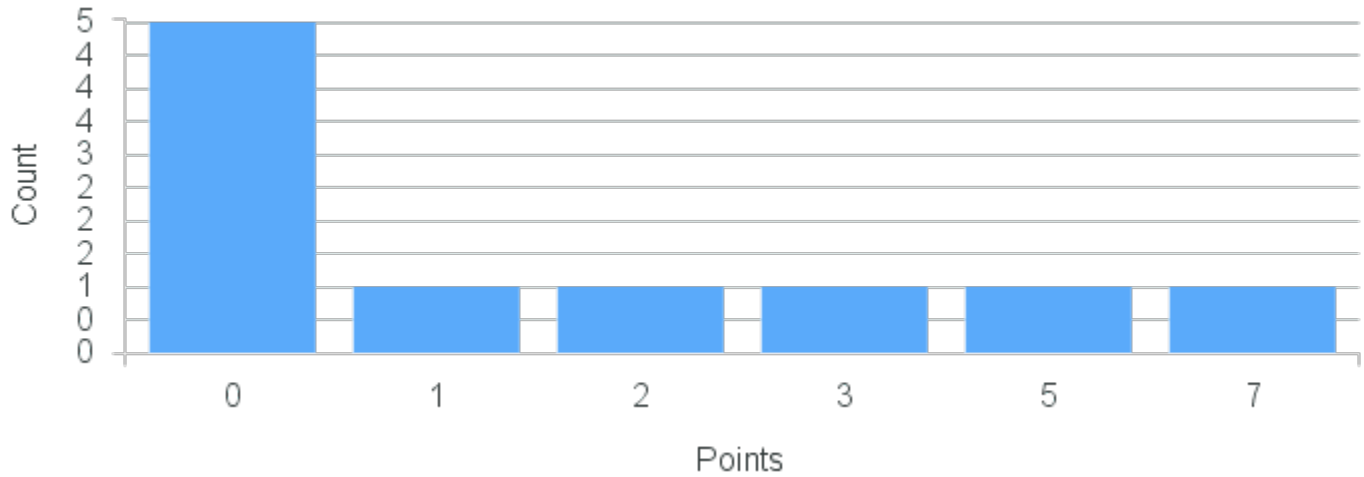

Course Point Distribution for Spring 2020

CRN: 20809

Course ID: MA421 Cross List:
6611

Limit: 25

Abstract Algebra II

Demand: 10

Waitlisted: 0

Department: Mathematics &
Computer Science