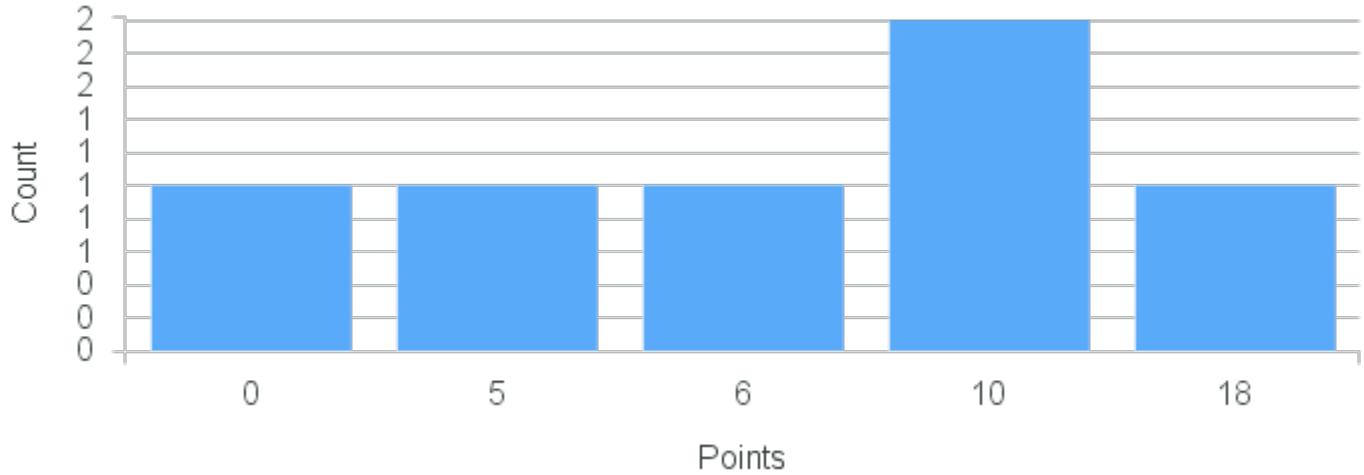

Course Point Distribution for Spring 2020

CRN: 20439

Course ID: PH203 Cross List:
6611

Limit: 10

Topics in Philosophy: History of Modern European Philosophy: Romanticism to Nihilism

Demand: 6

Waitlisted: 0

Department: Philosophy