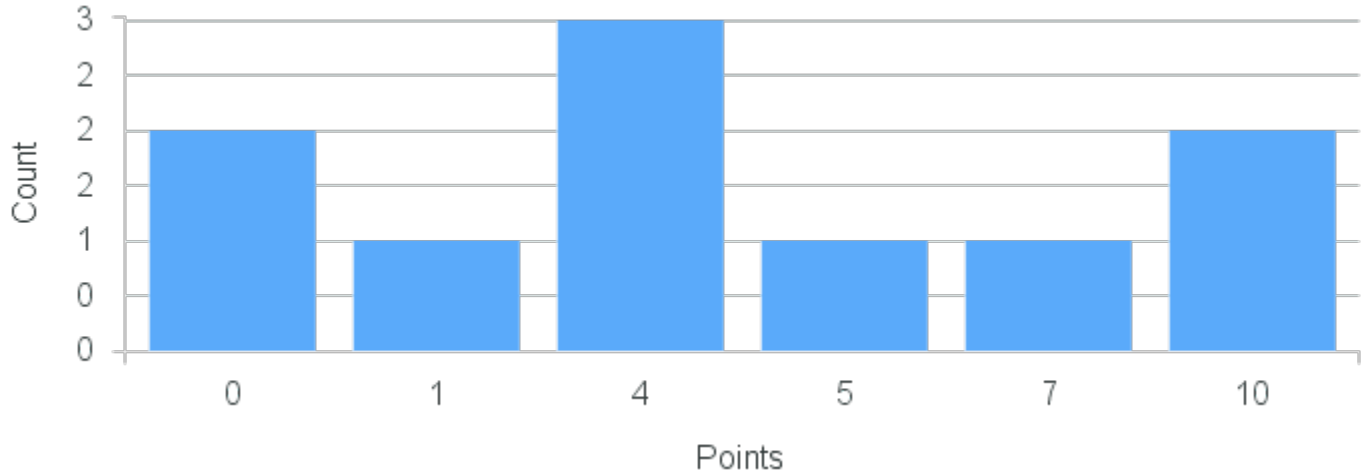

Course Point Distribution for Spring 2020

CRN: 20346

Course ID: RE160 Cross List: PA160 6611
6611

Limit: 25

Hinduism

Demand: 10

Waitlisted: 0

Department: Religion