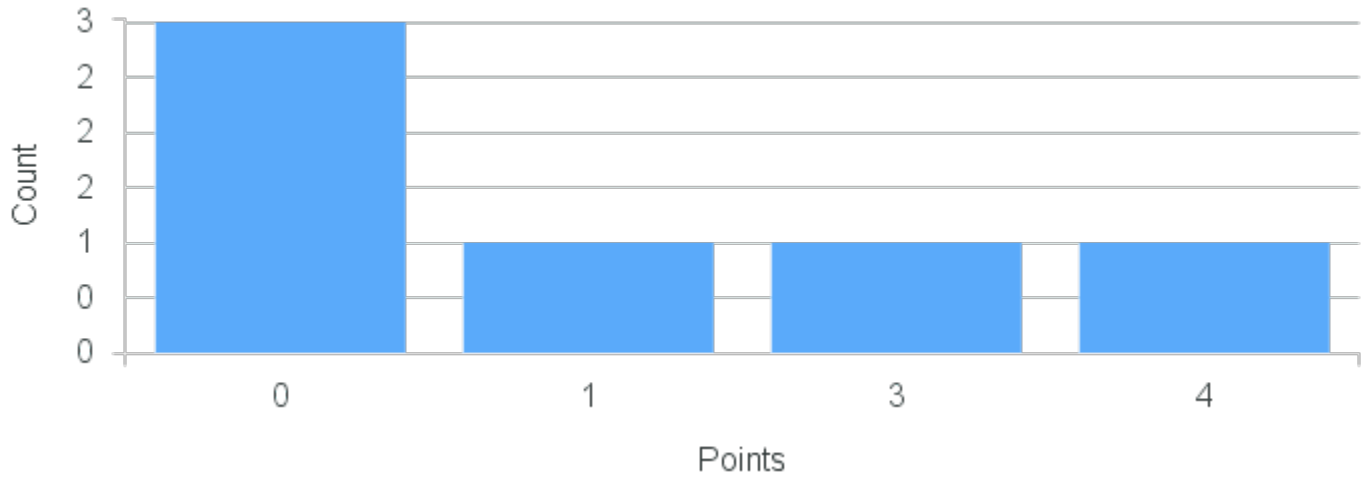

Course Point Distribution for Spring 2020

CRN: 20129

Course ID: RU202 Cross List:
8811

Limit: 25

Intermediate Russian II: Language through Film

Demand: 6

Waitlisted: 0

Department: German, Russian &
E Asian Lang

Term	Block(s)	CRN	Course ID	See Also	Course Limit	Course Demand	Count	Points
Spring 2020	8	20129	RU202 8811		25	6	1	4
Spring 2020	8	20129	RU202 8811		25	6	1	3
Spring 2020	8	20129	RU202 8811		25	6	1	1
Spring 2020	8	20129	RU202 8811		25	6	3	0