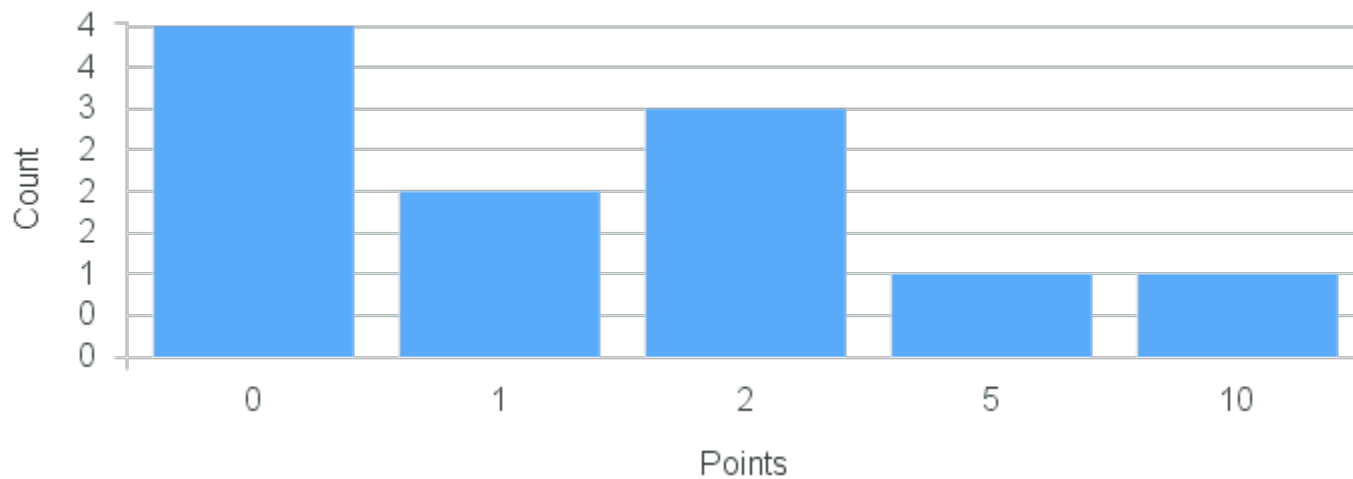

Course Point Distribution for Spring 2020

CRN: 20249

Course ID: EV431 Cross List:
8811

Limit: 25

Atmospheric Chemistry

Demand: 11

Waitlisted: 0

Department: Environmental
Science

Term	Block(s)	CRN	Course ID	See Also	Course Limit	Course Demand	Count	Points
Spring 2020	8	20249	EV431 8811		25	11	1	10
Spring 2020	8	20249	EV431 8811		25	11	1	5
Spring 2020	8	20249	EV431 8811		25	11	3	2
Spring 2020	8	20249	EV431 8811		25	11	2	1
Spring 2020	8	20249	EV431 8811		25	11	4	0