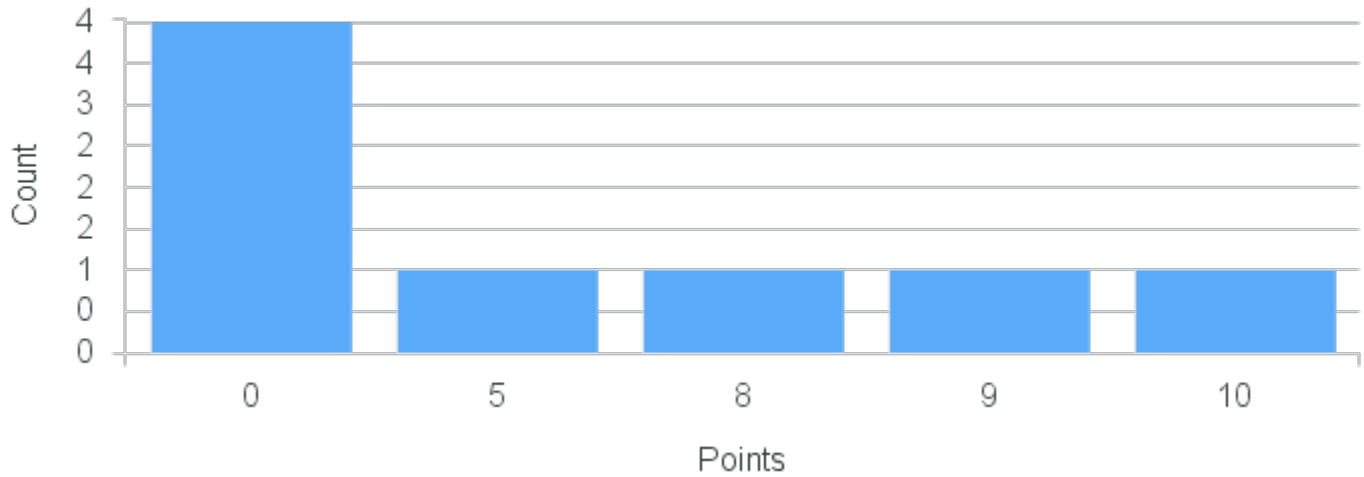

Course Point Distribution for Spring 2020

CRN: 20092

Course ID: IT203 7711 Cross List:

Limit: 25

Intermediate Italian I

Demand: 8
Waitlisted: 0

Department: Romance Languages

Term	Block(s)	CRN	Course ID	See Also	Course Limit	Course Demand	Count	Points
Spring 2020	7	20092	IT203 7711		25	8	1	10
Spring 2020	7	20092	IT203 7711		25	8	1	9
Spring 2020	7	20092	IT203 7711		25	8	1	8
Spring 2020	7	20092	IT203 7711		25	8	1	5
Spring 2020	7	20092	IT203 7711		25	8	4	0