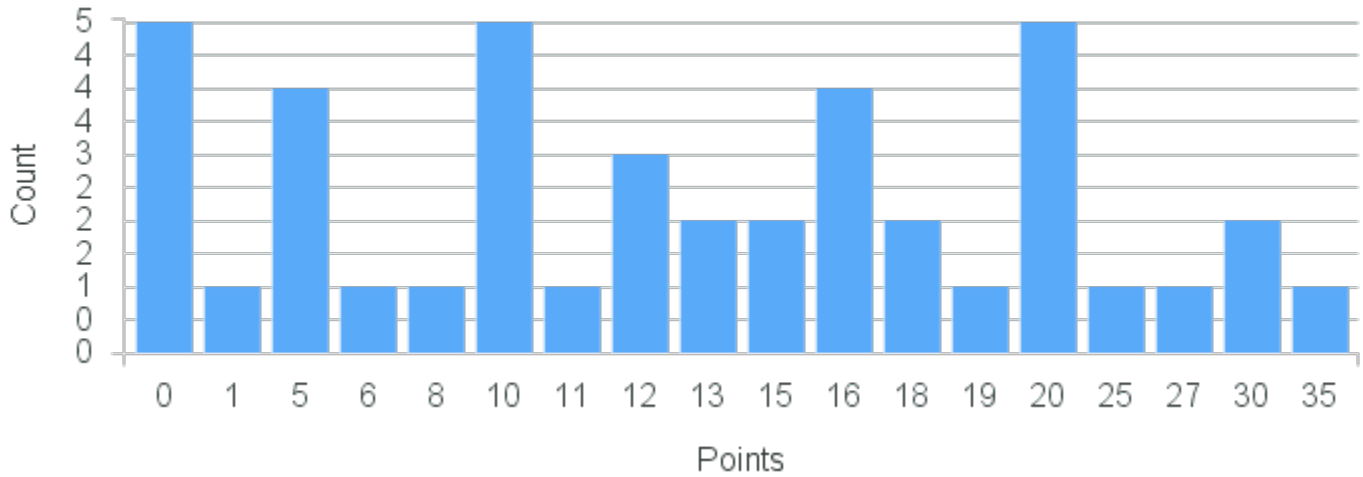

CRN: 20363

Course ID: HK130 Cross List:
8811

Limit: 16

Fundamentals of Kinesiology

Demand: 42
Waitlisted: 26

Department: Human Biology and
Kinesiology

Min Points: 16

Term	Block(s)	CRN	Course ID	See Also	Course Limit	Course Demand	Count	Points
Spring 2020	8	20363	HK130 8811		16	42	1	35
Spring 2020	8	20363	HK130 8811		16	42	2	30
Spring 2020	8	20363	HK130 8811		16	42	1	27
Spring 2020	8	20363	HK130 8811		16	42	1	25
Spring 2020	8	20363	HK130 8811		16	42	5	20
Spring 2020	8	20363	HK130 8811		16	42	1	19
Spring 2020	8	20363	HK130 8811		16	42	2	18
Spring 2020	8	20363	HK130 8811		16	42	4	16
Spring 2020	8	20363	HK130 8811		16	42	2	15
Spring 2020	8	20363	HK130 8811		16	42	2	13
Spring 2020	8	20363	HK130 8811		16	42	3	12
Spring 2020	8	20363	HK130 8811		16	42	1	11
Spring 2020	8	20363	HK130 8811		16	42	5	10