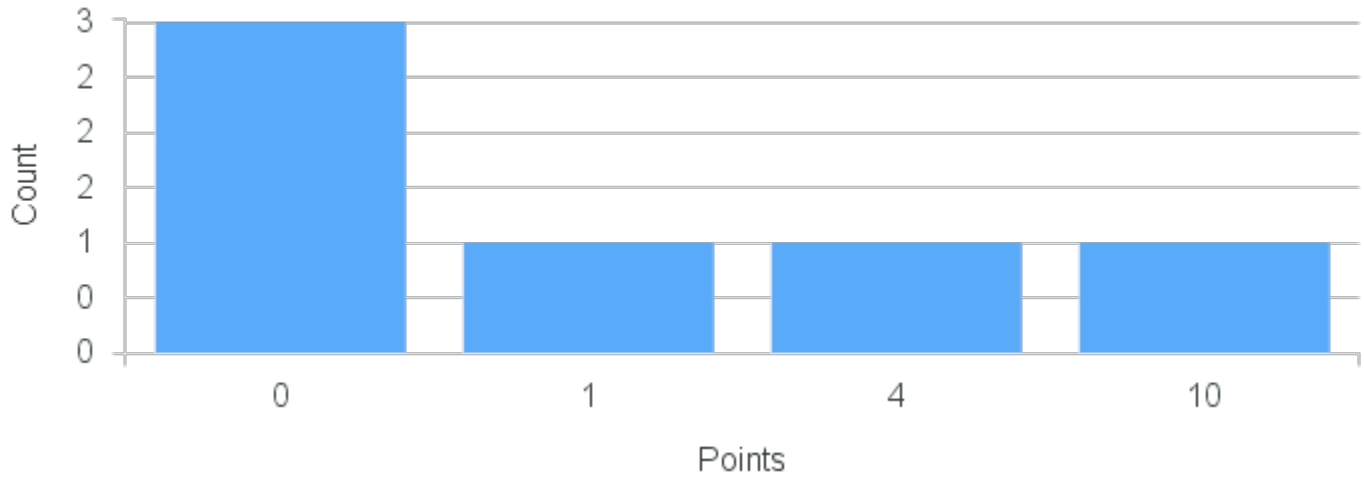

Course Point Distribution for Spring 2020

CRN: 20139

Course ID: RU201 Cross List:
7711

Limit: 25

Intermediate Russian I: Language through Film I

Demand: 6

Waitlisted: 0

Department: German, Russian &
E Asian Lang

Term	Block(s)	CRN	Course ID	See Also	Course Limit	Course Demand	Count	Points
Spring 2020	7	20139	RU201 7711		25	6	1	10
Spring 2020	7	20139	RU201 7711		25	6	1	4
Spring 2020	7	20139	RU201 7711		25	6	1	1
Spring 2020	7	20139	RU201 7711		25	6	3	0