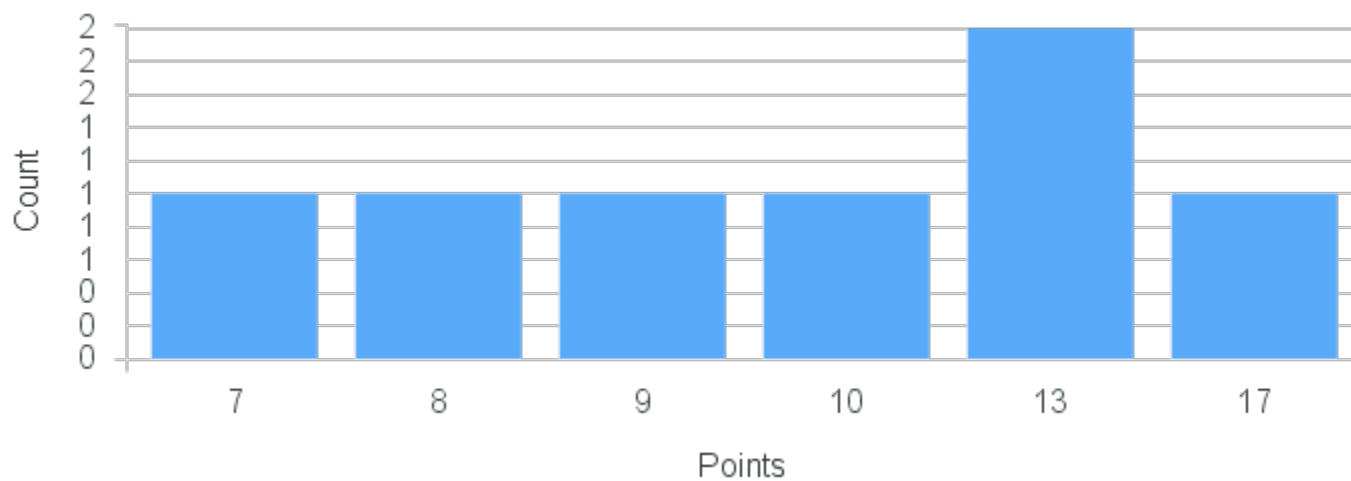

Course Point Distribution for Spring 2020

CRN: 20778

Course ID: CH382 Cross List:
8811

Limit: 16

Biochemistry I

Demand: 7
Waitlisted: 0

Department: Chemistry &
Biochemistry

Term	Block(s)	CRN	Course ID	See Also	Course Limit	Course Demand	Count	Points
Spring 2020	8	20778	CH382 8811		16	7	1	17
Spring 2020	8	20778	CH382 8811		16	7	2	13
Spring 2020	8	20778	CH382 8811		16	7	1	10
Spring 2020	8	20778	CH382 8811		16	7	1	9
Spring 2020	8	20778	CH382 8811		16	7	1	8
Spring 2020	8	20778	CH382 8811		16	7	1	7