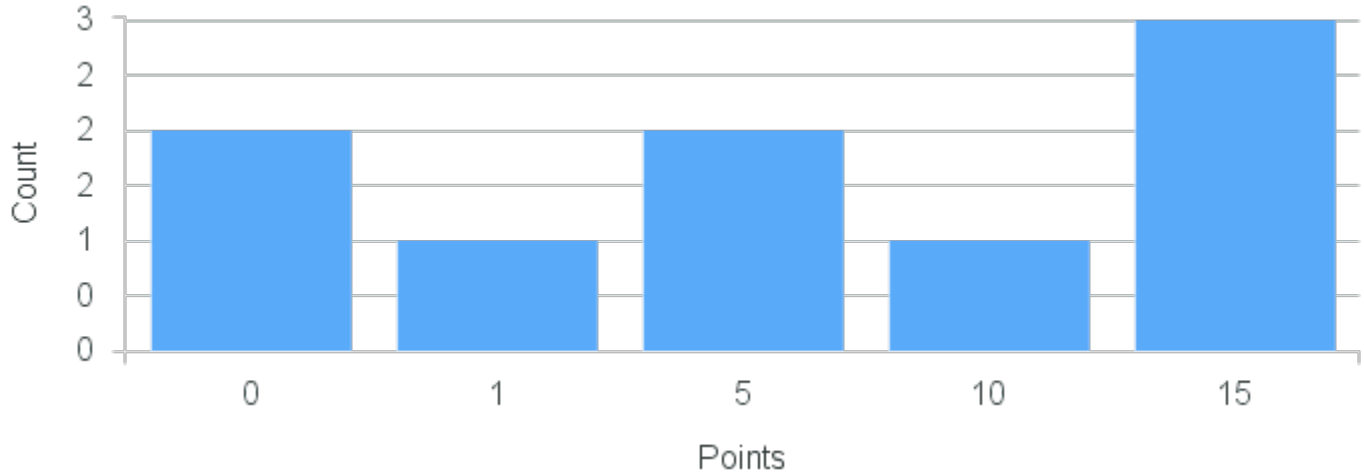

Course Point Distribution for Spring 2020

CRN: 20281

Course ID: PS339 Cross List:
5511

Limit: 25

The Politics of Sub-Saharan Africa

Demand: 9

Waitlisted: 0

Department: Political Science

Term	Block(s)	CRN	Course ID	See Also	Course Limit	Course Demand	Count	Points
Spring 2020	5	20281	PS339 5511		25	9	3	15
Spring 2020	5	20281	PS339 5511		25	9	1	10
Spring 2020	5	20281	PS339 5511		25	9	2	5
Spring 2020	5	20281	PS339 5511		25	9	1	1
Spring 2020	5	20281	PS339 5511		25	9	2	0