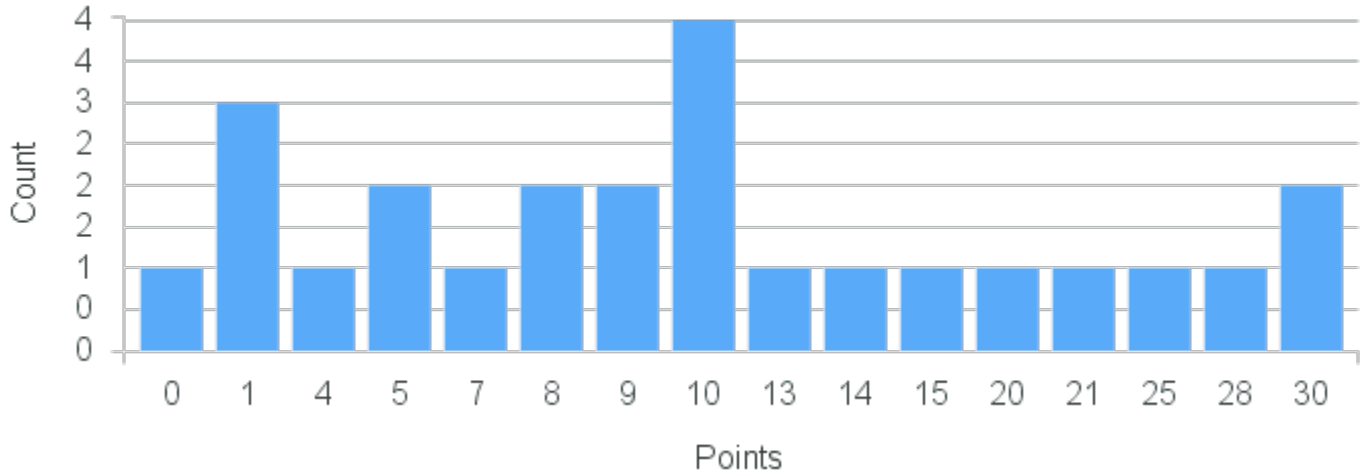

Course Point Distribution for Spring 2020

CRN: 20247

Course ID: EV333 Cross List:
5511

Limit: 25

Atmospheric Dynamics

Demand: 25

Waitlisted: 0

Department: Environmental
Science

Term	Block(s)	CRN	Course ID	See Also	Course Limit	Course Demand	Count	Points
Spring 2020	5	20247	EV333 5511		25	25	2	30
Spring 2020	5	20247	EV333 5511		25	25	1	28
Spring 2020	5	20247	EV333 5511		25	25	1	25
Spring 2020	5	20247	EV333 5511		25	25	1	21
Spring 2020	5	20247	EV333 5511		25	25	1	20
Spring 2020	5	20247	EV333 5511		25	25	1	15
Spring 2020	5	20247	EV333 5511		25	25	1	14
Spring 2020	5	20247	EV333 5511		25	25	1	13
Spring 2020	5	20247	EV333 5511		25	25	4	10
Spring 2020	5	20247	EV333 5511		25	25	2	9
Spring 2020	5	20247	EV333 5511		25	25	2	8
Spring 2020	5	20247	EV333 5511		25	25	1	7
Spring 2020	5	20247	EV333 5511		25	25	2	5