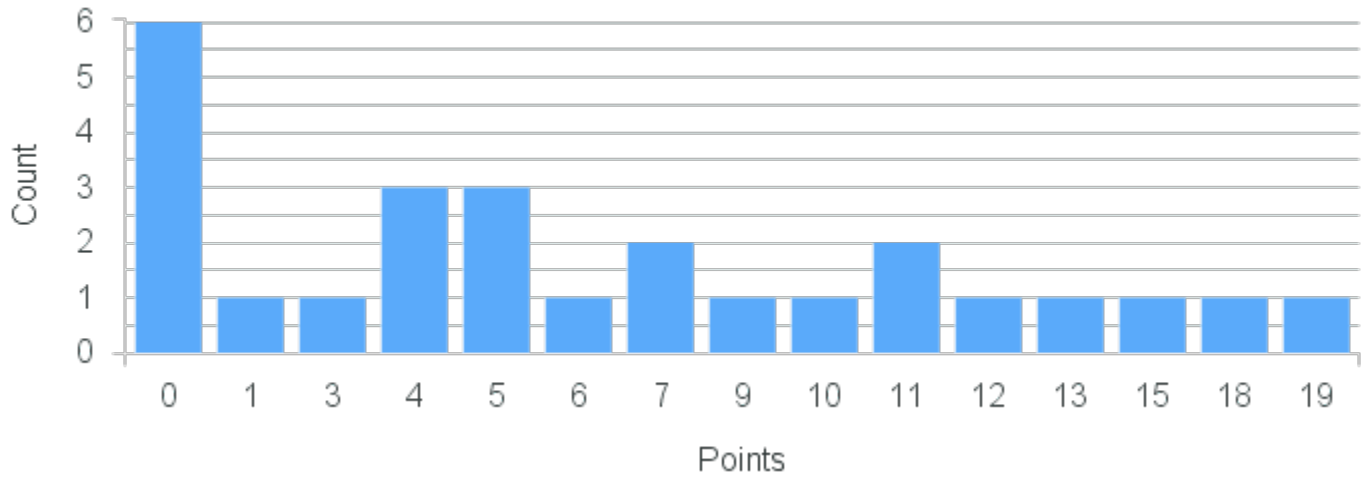

Course Point Distribution for Spring 2020

CRN: 20412

Course ID: FM200 Cross List: CO200 8811
8811

Limit: 32

Topics in Film Genre and History: Sci-Fi and the Posthuman

Demand: 26

Waitlisted: 0

Department: Film and New Media
Studies

Term	Block(s)	CRN	Course ID	See Also	Course Limit	Course Demand	Count	Points
Spring 2020	8	20412	FM200 8811	CO200 8811	32	26	1	19
Spring 2020	8	20412	FM200 8811	CO200 8811	32	26	1	18
Spring 2020	8	20412	FM200 8811	CO200 8811	32	26	1	15
Spring 2020	8	20412	FM200 8811	CO200 8811	32	26	1	13
Spring 2020	8	20412	FM200 8811	CO200 8811	32	26	1	12
Spring 2020	8	20412	FM200 8811	CO200 8811	32	26	2	11
Spring 2020	8	20412	FM200 8811	CO200 8811	32	26	1	10
Spring 2020	8	20412	FM200 8811	CO200 8811	32	26	1	9
Spring 2020	8	20412	FM200 8811	CO200 8811	32	26	2	7
Spring 2020	8	20412	FM200 8811	CO200 8811	32	26	1	6
Spring 2020	8	20412	FM200 8811	CO200 8811	32	26	3	5
Spring 2020	8	20412	FM200 8811	CO200 8811	32	26	3	4
Spring 2020	8	20412	FM200 8811	CO200 8811	32	26	1	3