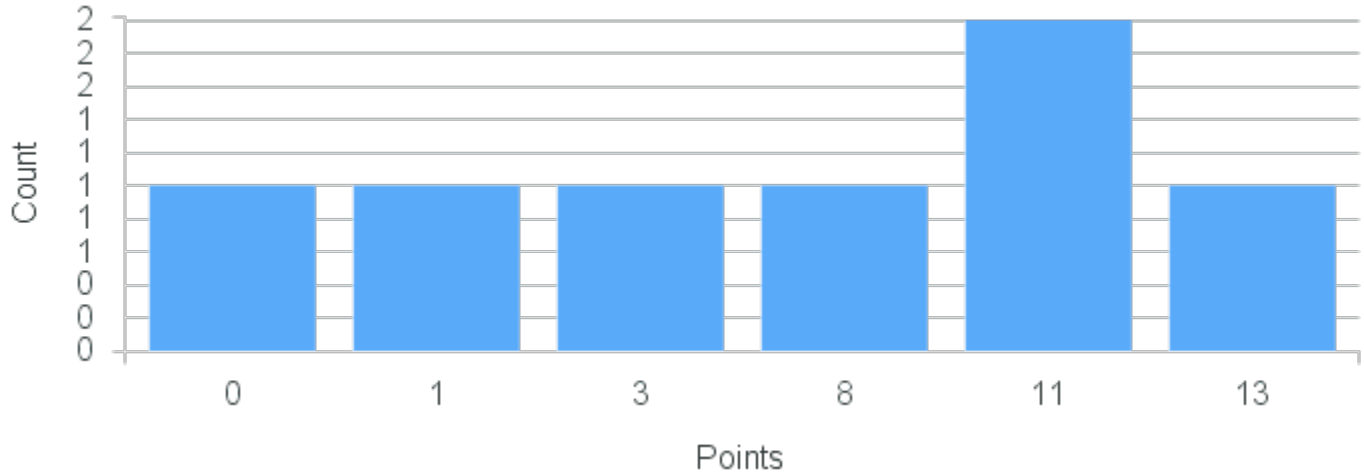

Course Point Distribution for Spring 2020

CRN: 20936

Course ID: AH111 Cross List:
7811

Limit: 25

History of Architecture

Demand: 7

Waitlisted: 0

Department: Art

Term	Block(s)	CRN	Course ID	See Also	Course Limit	Course Demand	Count	Points
Spring 2020	7-8	20936	AH111 7811		25	7	1	13
Spring 2020	7-8	20936	AH111 7811		25	7	2	11
Spring 2020	7-8	20936	AH111 7811		25	7	1	8
Spring 2020	7-8	20936	AH111 7811		25	7	1	3
Spring 2020	7-8	20936	AH111 7811		25	7	1	1
Spring 2020	7-8	20936	AH111 7811		25	7	1	0