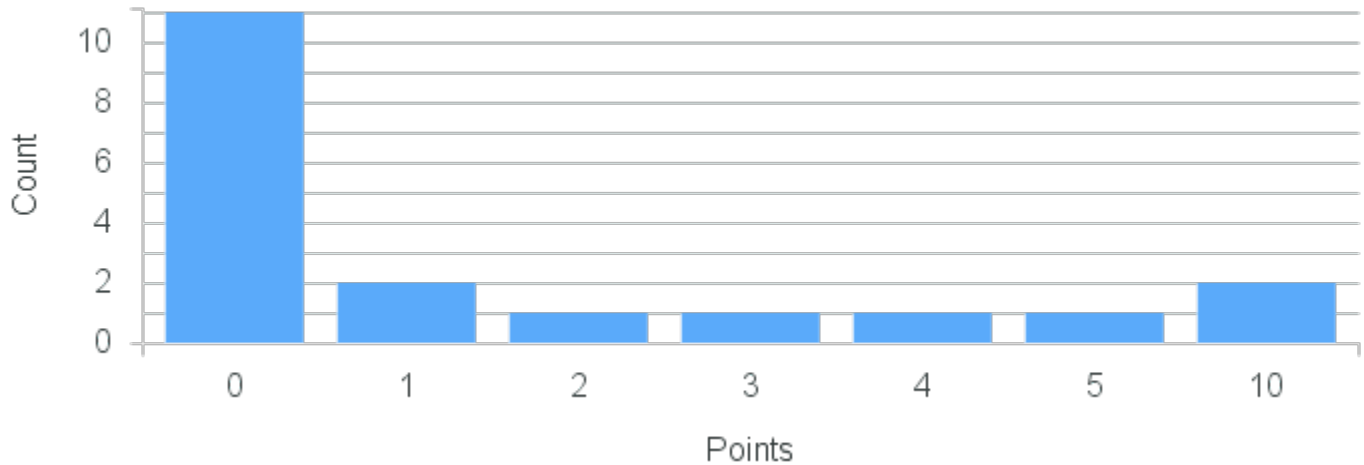

Course Point Distribution for Spring 2020

CRN: 20917

Course ID: DS244 Cross List:
5612

Limit: 25

Somatic Practices : Yoga

Demand: 19

Waitlisted: 0

Department: Drama & Dance