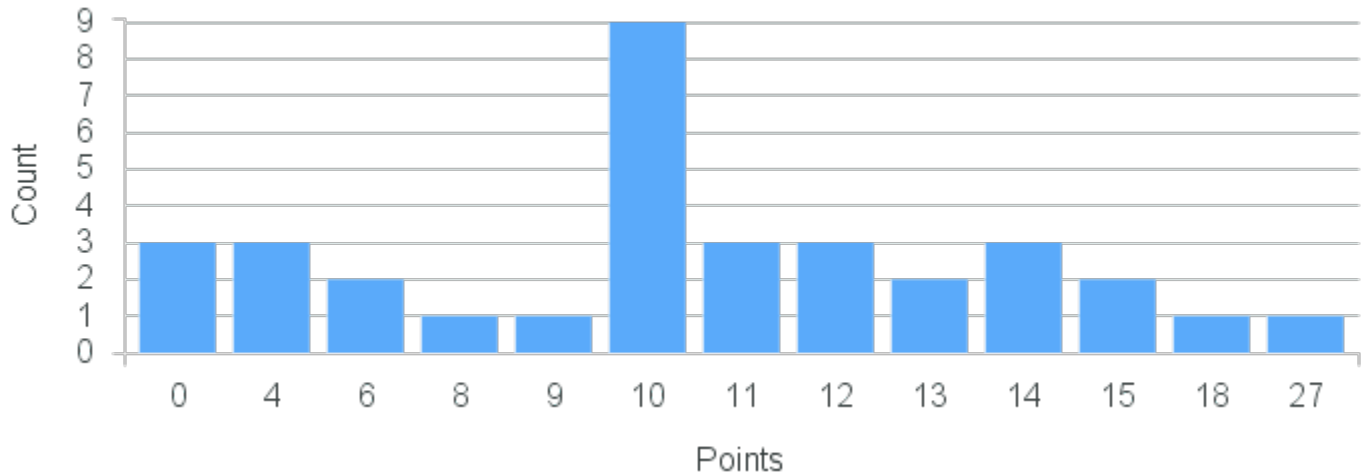

Course Point Distribution for Spring 2020

CRN: 20844

Course ID: PS205 Cross List:
7711

Limit: 25

Foundations of Political Economy

Demand: 34

Waitlisted: 9

Department: Political Science

Min Points: 9

Term	Block(s)	CRN	Course ID	See Also	Course Limit	Course Demand	Count	Points
Spring 2020	7	20844	PS205 7711		25	34	1	27
Spring 2020	7	20844	PS205 7711		25	34	1	18
Spring 2020	7	20844	PS205 7711		25	34	2	15
Spring 2020	7	20844	PS205 7711		25	34	3	14
Spring 2020	7	20844	PS205 7711		25	34	2	13
Spring 2020	7	20844	PS205 7711		25	34	3	12
Spring 2020	7	20844	PS205 7711		25	34	3	11
Spring 2020	7	20844	PS205 7711		25	34	9	10
Spring 2020	7	20844	PS205 7711		25	34	1	9
Spring 2020	7	20844	PS205 7711		25	34	1	8
Spring 2020	7	20844	PS205 7711		25	34	2	6
Spring 2020	7	20844	PS205 7711		25	34	3	4
Spring 2020	7	20844	PS205 7711		25	34	3	0