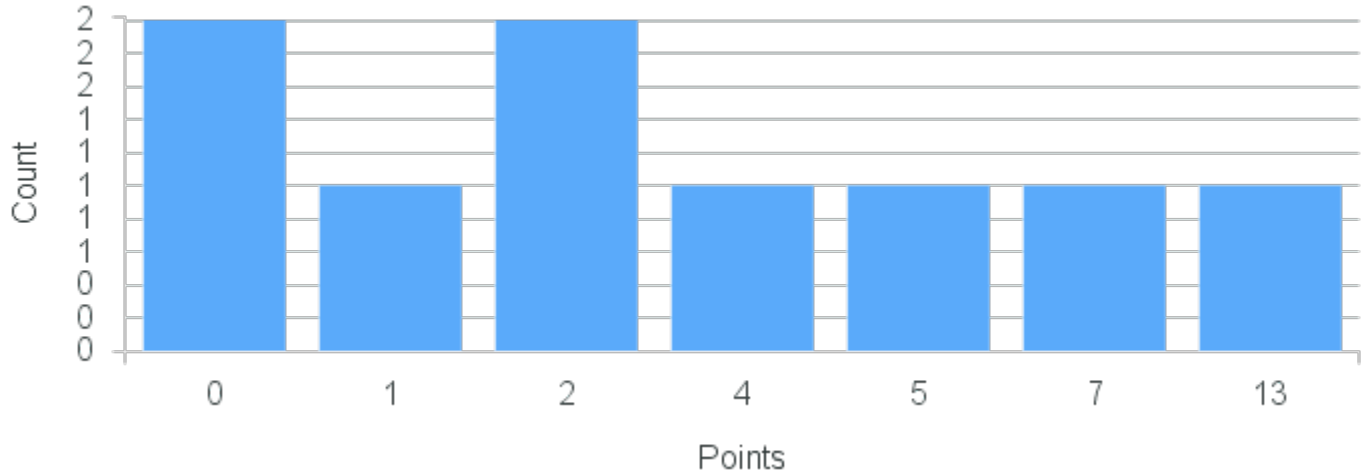

Limit: 15

Cultural Context and Written Expression

Demand: 9

Waitlisted: 0

Department: French & Italian

Term	Block(s)	CRN	Course ID	See Also	Course Limit	Course Demand	Count	Points
Spring 2020	5	20072	FR305 5511		15	9	1	13
Spring 2020	5	20072	FR305 5511		15	9	1	7
Spring 2020	5	20072	FR305 5511		15	9	1	5
Spring 2020	5	20072	FR305 5511		15	9	1	4
Spring 2020	5	20072	FR305 5511		15	9	2	2
Spring 2020	5	20072	FR305 5511		15	9	1	1
Spring 2020	5	20072	FR305 5511		15	9	2	0