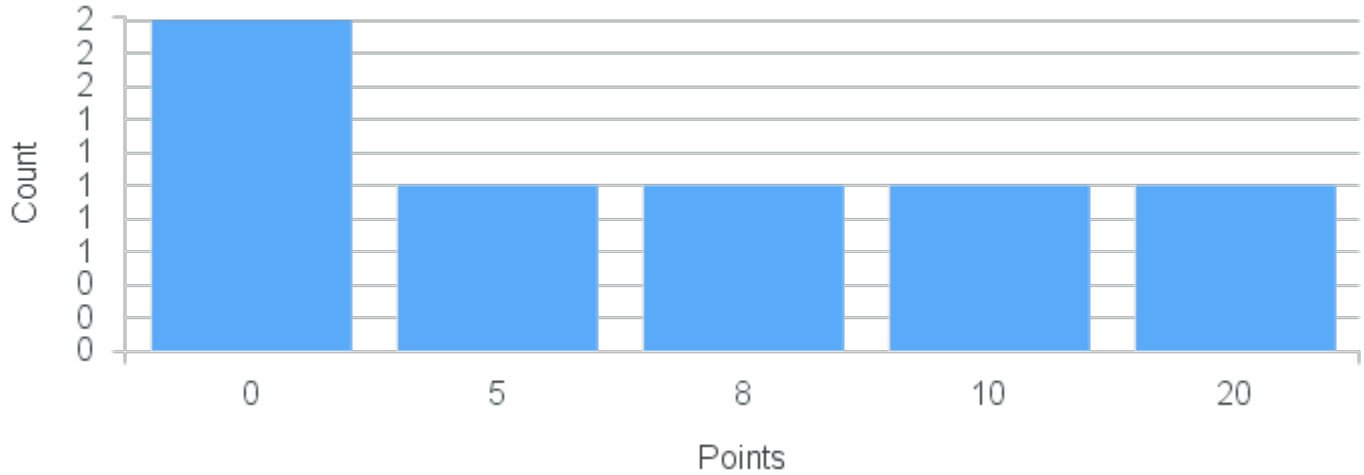

Limit: 25

Origins of the Modern State System

Demand: 6

Waitlisted: 0

Department: Political Science

Term	Block(s)	CRN	Course ID	See Also	Course Limit	Course Demand	Count	Points
Spring 2020	5	20299	PS309 5511		25	6	1	20
Spring 2020	5	20299	PS309 5511		25	6	1	10
Spring 2020	5	20299	PS309 5511		25	6	1	8
Spring 2020	5	20299	PS309 5511		25	6	1	5
Spring 2020	5	20299	PS309 5511		25	6	2	0