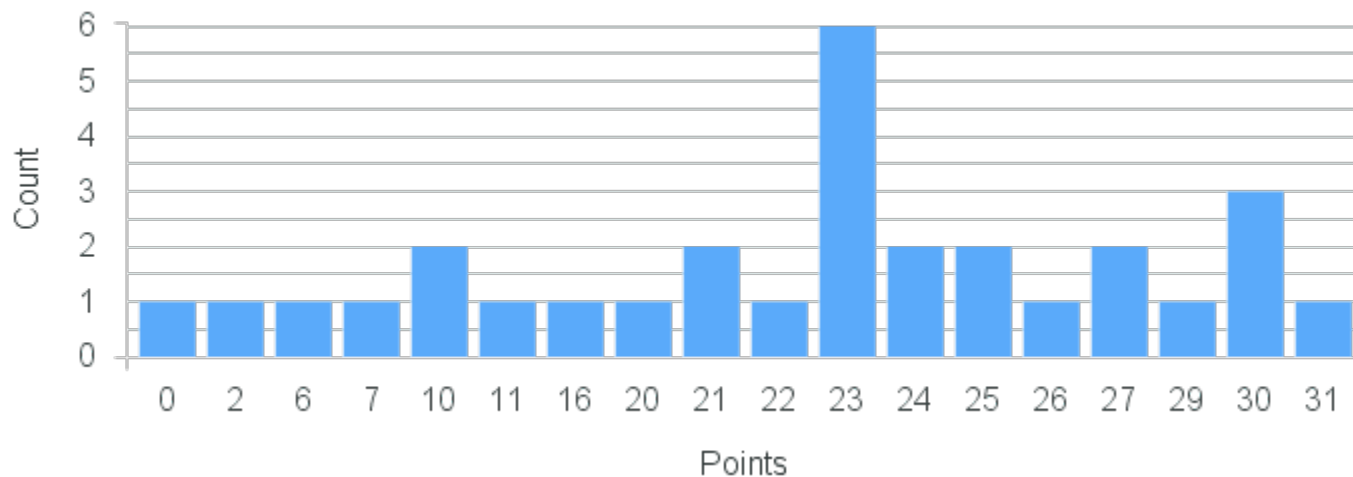

CRN: 20770

Course ID: CH250 Cross List:
7711

Limit: 24

Structures of Organic Molecules

Demand: 30

Waitlisted: 6

Department: Chemistry &
Biochemistry

Min Points: 11