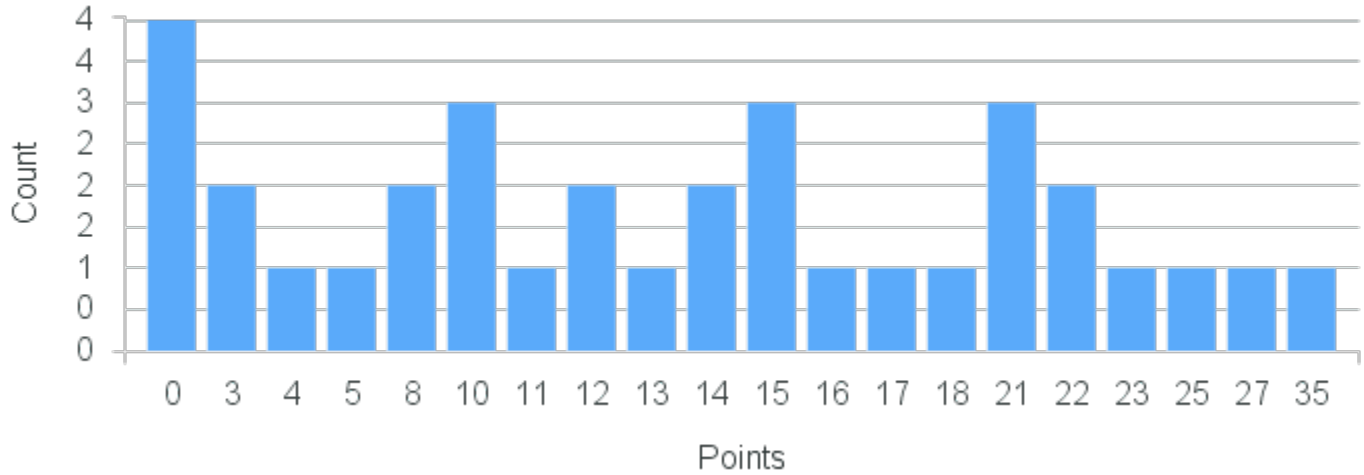

Course Point Distribution for Spring 2020

CRN: 20264

Course ID: EV128 Cross List:
8811

Limit: 25

Introduction to Global Climate Change

Demand: 34

Waitlisted: 9

Department: Environmental
Science

Min Points: 8

Term	Block(s)	CRN	Course ID	See Also	Course Limit	Course Demand	Count	Points
Spring 2020	8	20264	EV128 8811		25	34	1	35
Spring 2020	8	20264	EV128 8811		25	34	1	27
Spring 2020	8	20264	EV128 8811		25	34	1	25
Spring 2020	8	20264	EV128 8811		25	34	1	23
Spring 2020	8	20264	EV128 8811		25	34	2	22
Spring 2020	8	20264	EV128 8811		25	34	3	21
Spring 2020	8	20264	EV128 8811		25	34	1	18
Spring 2020	8	20264	EV128 8811		25	34	1	17
Spring 2020	8	20264	EV128 8811		25	34	1	16
Spring 2020	8	20264	EV128 8811		25	34	3	15
Spring 2020	8	20264	EV128 8811		25	34	2	14
Spring 2020	8	20264	EV128 8811		25	34	1	13
Spring 2020	8	20264	EV128 8811		25	34	2	12