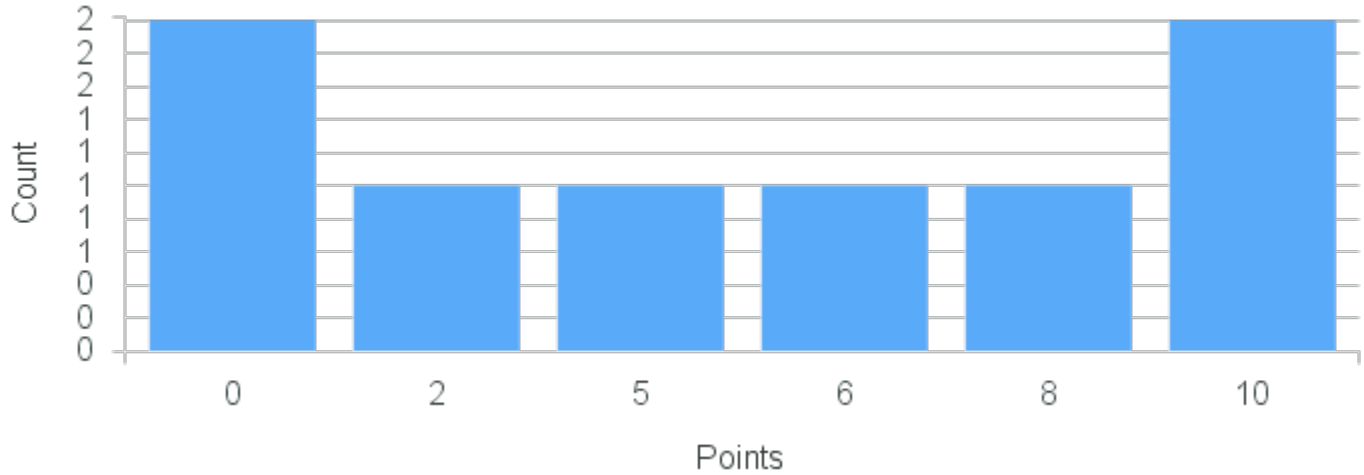

Course Point Distribution for Spring 2020

CRN: 20274

Course ID: PS404 Cross List:
6611

Limit: 10

Tutorial in United States

Demand: 8

Waitlisted: 0

Department: Political Science

Term	Block(s)	CRN	Course ID	See Also	Course Limit	Course Demand	Count	Points
Spring 2020	6	20274	PS404 6611		10	8	2	10
Spring 2020	6	20274	PS404 6611		10	8	1	8
Spring 2020	6	20274	PS404 6611		10	8	1	6
Spring 2020	6	20274	PS404 6611		10	8	1	5
Spring 2020	6	20274	PS404 6611		10	8	1	2
Spring 2020	6	20274	PS404 6611		10	8	2	0