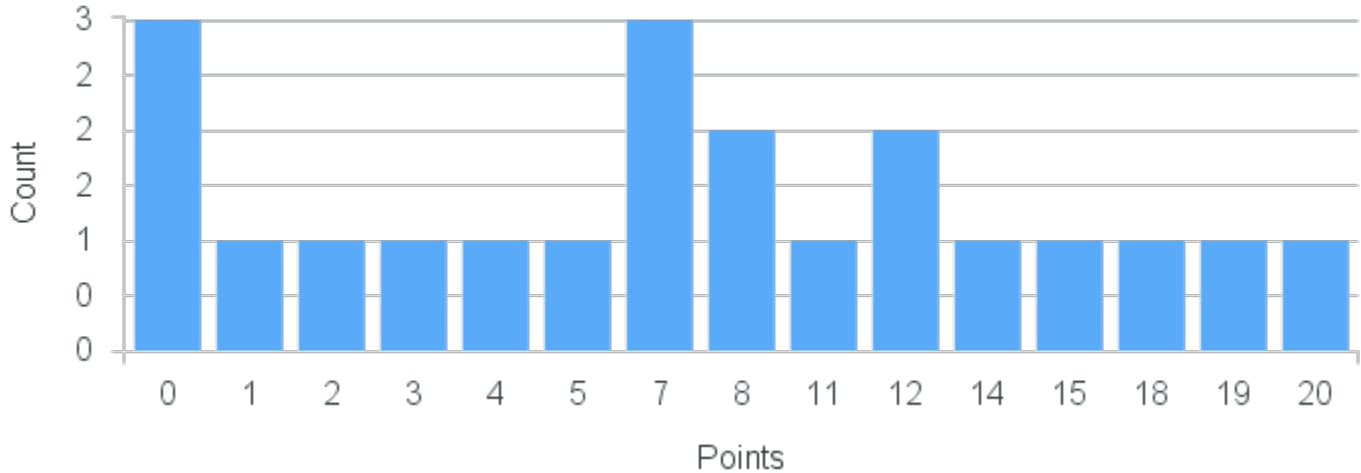

Course Point Distribution for Spring 2020

CRN: 20498

Course ID: EN230 Cross List: EV285 7721
7711

Limit: 25

Introduction to Literature and Environment: Climate Fiction

Demand: 21

Waitlisted: 0

Department: English