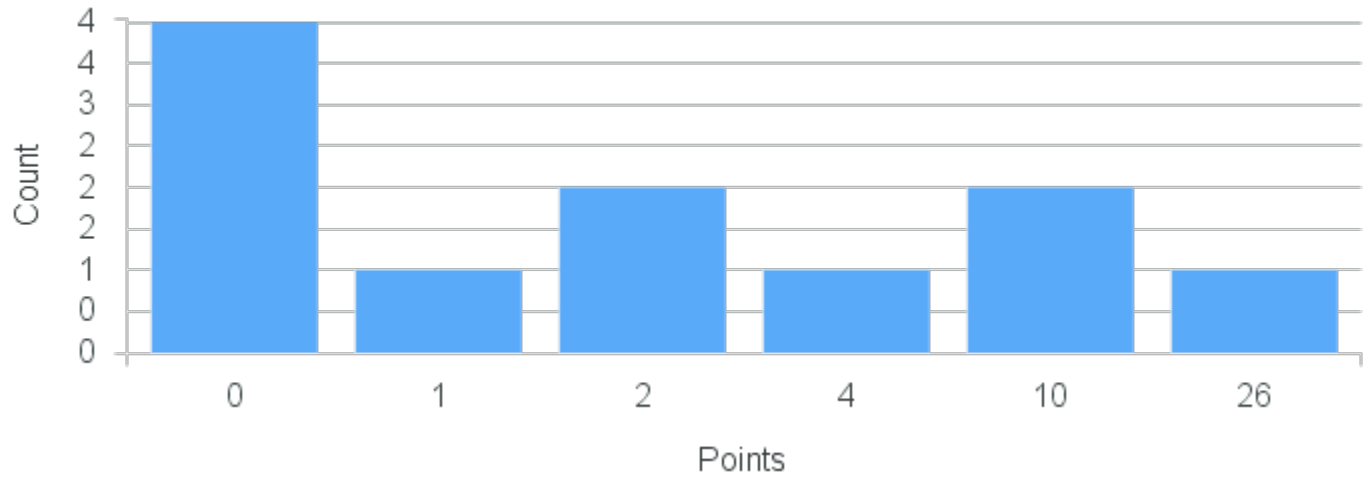

Course Point Distribution for Spring 2020

CRN: 20122

Course ID: SP316 Cross List:
7711

Limit: 25

Topics in Hispanic Literature and Culture: Poetry and Knowledge in Latin America

Demand: 11

Waitlisted: 0

Department: Romance
Languages

Term	Block(s)	CRN	Course ID	See Also	Course Limit	Course Demand	Count	Points
Spring 2020	7	20122	SP316 7711		25	11	1	26
Spring 2020	7	20122	SP316 7711		25	11	2	10
Spring 2020	7	20122	SP316 7711		25	11	1	4
Spring 2020	7	20122	SP316 7711		25	11	2	2
Spring 2020	7	20122	SP316 7711		25	11	1	1
Spring 2020	7	20122	SP316 7711		25	11	4	0