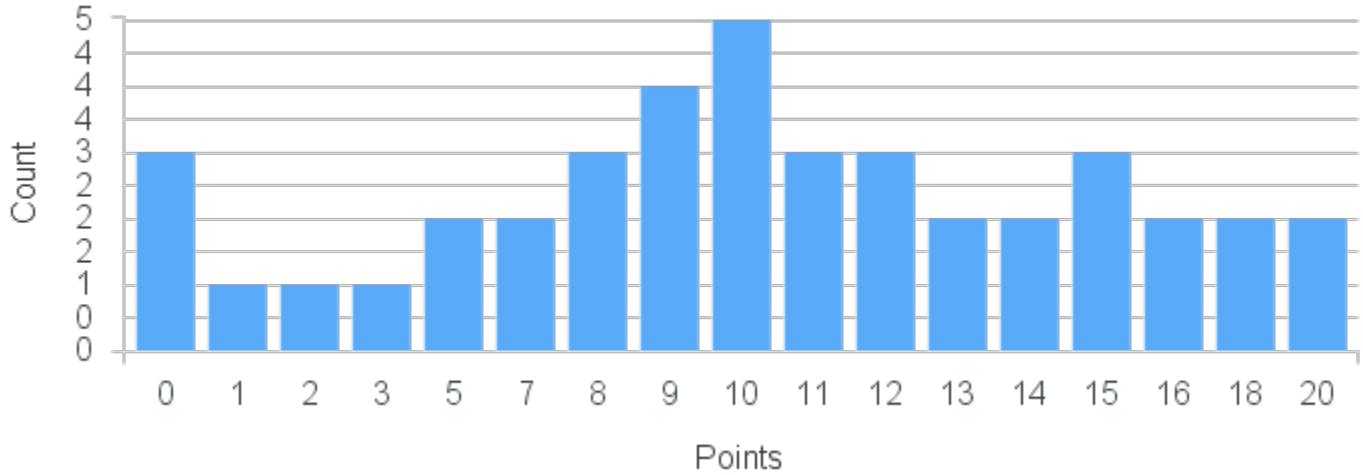

Course Point Distribution for Spring 2020

CRN: 20815

Course ID: MA220 Cross List:
7711

Limit: 28

Linear Algebra

Demand: 41
Waitlisted: 13

Department: Mathematics &
Computer Science

Min Points: 9

Term	Block(s)	CRN	Course ID	See Also	Course Limit	Course Demand	Count	Points
Spring 2020	7	20815	MA220 7711		28	41	2	20
Spring 2020	7	20815	MA220 7711		28	41	2	18
Spring 2020	7	20815	MA220 7711		28	41	2	16
Spring 2020	7	20815	MA220 7711		28	41	3	15
Spring 2020	7	20815	MA220 7711		28	41	2	14
Spring 2020	7	20815	MA220 7711		28	41	2	13
Spring 2020	7	20815	MA220 7711		28	41	3	12
Spring 2020	7	20815	MA220 7711		28	41	3	11
Spring 2020	7	20815	MA220 7711		28	41	5	10
Spring 2020	7	20815	MA220 7711		28	41	4	9
Spring 2020	7	20815	MA220 7711		28	41	3	8
Spring 2020	7	20815	MA220 7711		28	41	2	7
Spring 2020	7	20815	MA220 7711		28	41	2	5