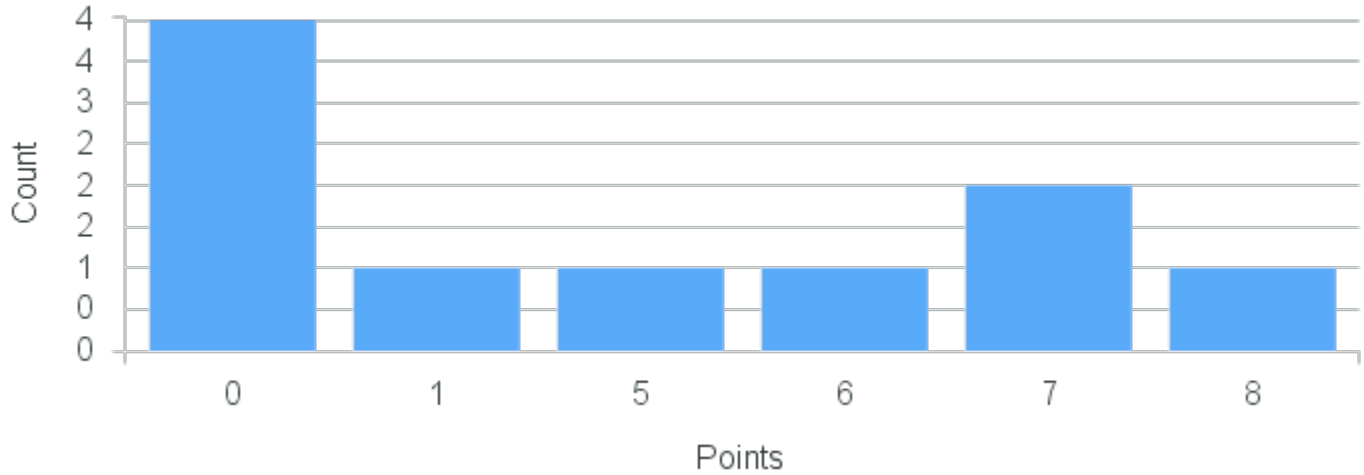

Course Point Distribution for Spring 2020

CRN: 20674

Course ID: MB355 Cross List:
6611

Limit: 24

Laboratory Advanced Genetics

Demand: 10

Waitlisted: 0

Department: Molecular Biology