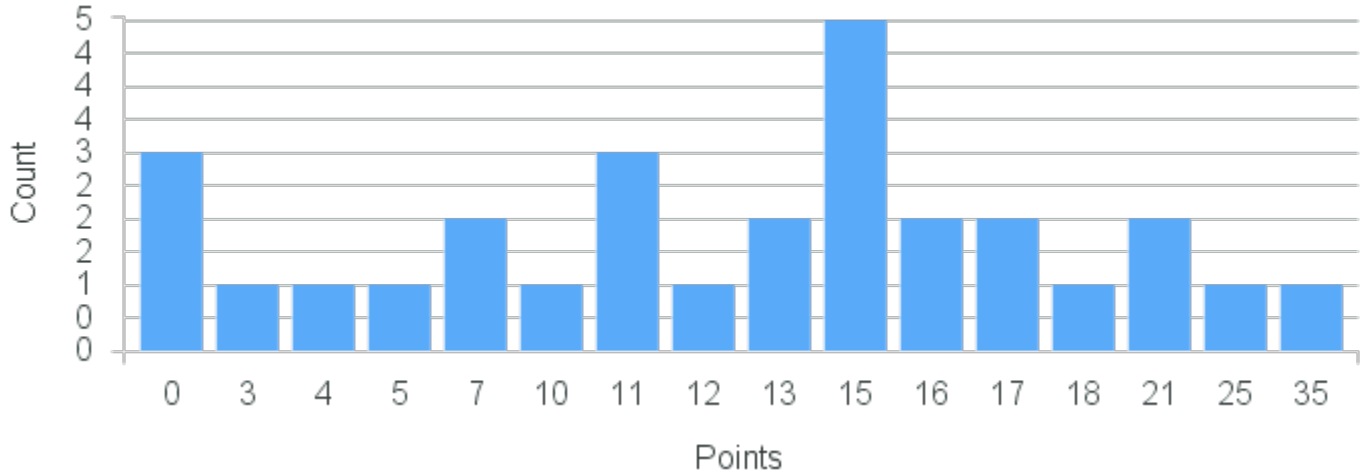

Course Point Distribution for Spring 2020

CRN: 20865

Course ID: PC241 Cross List:
7711

Limit: 32

Physics for the Physical Sciences I: Mechanics

Demand: 29

Waitlisted: 0

Department: Physics

Term	Block(s)	CRN	Course ID	See Also	Course Limit	Course Demand	Count	Points
Spring 2020	7	20865	PC241 7711		32	29	1	35
Spring 2020	7	20865	PC241 7711		32	29	1	25
Spring 2020	7	20865	PC241 7711		32	29	2	21
Spring 2020	7	20865	PC241 7711		32	29	1	18
Spring 2020	7	20865	PC241 7711		32	29	2	17
Spring 2020	7	20865	PC241 7711		32	29	2	16
Spring 2020	7	20865	PC241 7711		32	29	5	15
Spring 2020	7	20865	PC241 7711		32	29	2	13
Spring 2020	7	20865	PC241 7711		32	29	1	12
Spring 2020	7	20865	PC241 7711		32	29	3	11
Spring 2020	7	20865	PC241 7711		32	29	1	10
Spring 2020	7	20865	PC241 7711		32	29	2	7
Spring 2020	7	20865	PC241 7711		32	29	1	5
Spring 2020	7	20865	PC241 7711		32	29	1	4