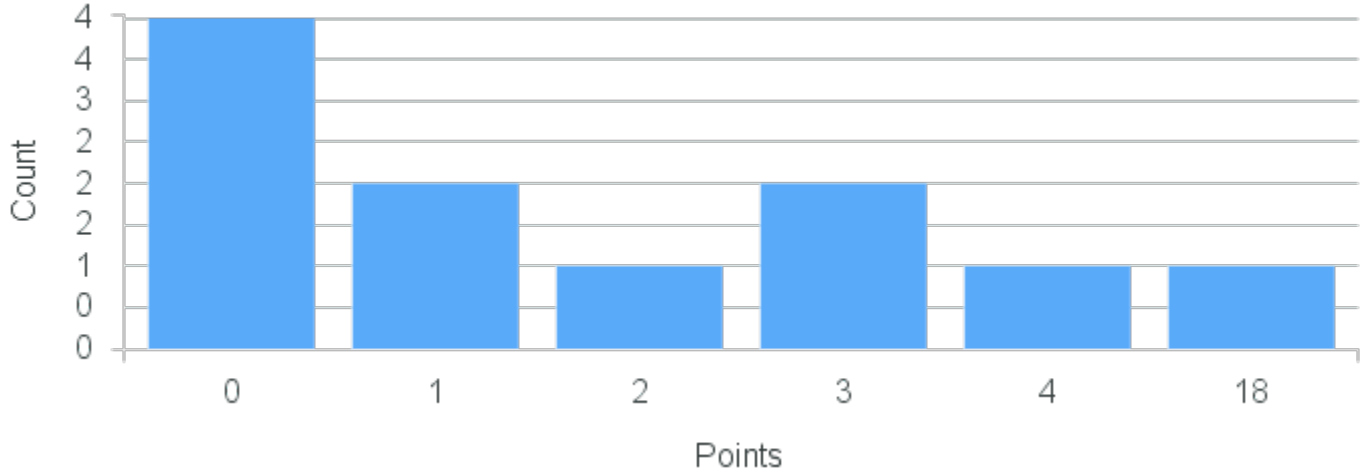

Course Point Distribution for Spring 2020

CRN: 20324

Course ID: GY250 Cross List:
8811

Limit: 25

Studies in Geology: Life & Death of Dinosaurs

Demand: 11

Waitlisted: 0

Department: Geology