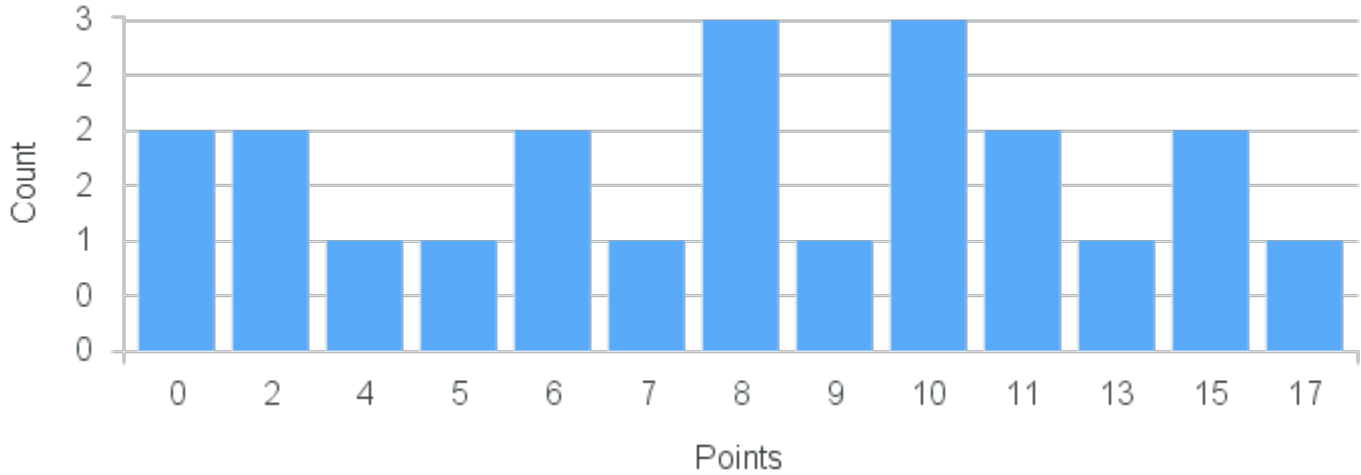

Course Point Distribution for Spring 2020

CRN: 20265

Course ID: EV273 Cross List: HY212 7711
7711

Limit: 30

American Environmental History

Demand: 22

Waitlisted: 0

Department: Environmental
Science

Term	Block(s)	CRN	Course ID	See Also	Course Limit	Course Demand	Count	Points
Spring 2020	7	20265	EV273 7711	HY212 7711	30	22	1	17
Spring 2020	7	20265	EV273 7711	HY212 7711	30	22	2	15
Spring 2020	7	20265	EV273 7711	HY212 7711	30	22	1	13
Spring 2020	7	20265	EV273 7711	HY212 7711	30	22	2	11
Spring 2020	7	20265	EV273 7711	HY212 7711	30	22	3	10
Spring 2020	7	20265	EV273 7711	HY212 7711	30	22	1	9
Spring 2020	7	20265	EV273 7711	HY212 7711	30	22	3	8
Spring 2020	7	20265	EV273 7711	HY212 7711	30	22	1	7
Spring 2020	7	20265	EV273 7711	HY212 7711	30	22	2	6
Spring 2020	7	20265	EV273 7711	HY212 7711	30	22	1	5
Spring 2020	7	20265	EV273 7711	HY212 7711	30	22	1	4
Spring 2020	7	20265	EV273 7711	HY212 7711	30	22	2	2
Spring 2020	7	20265	EV273 7711	HY212 7711	30	22	2	0